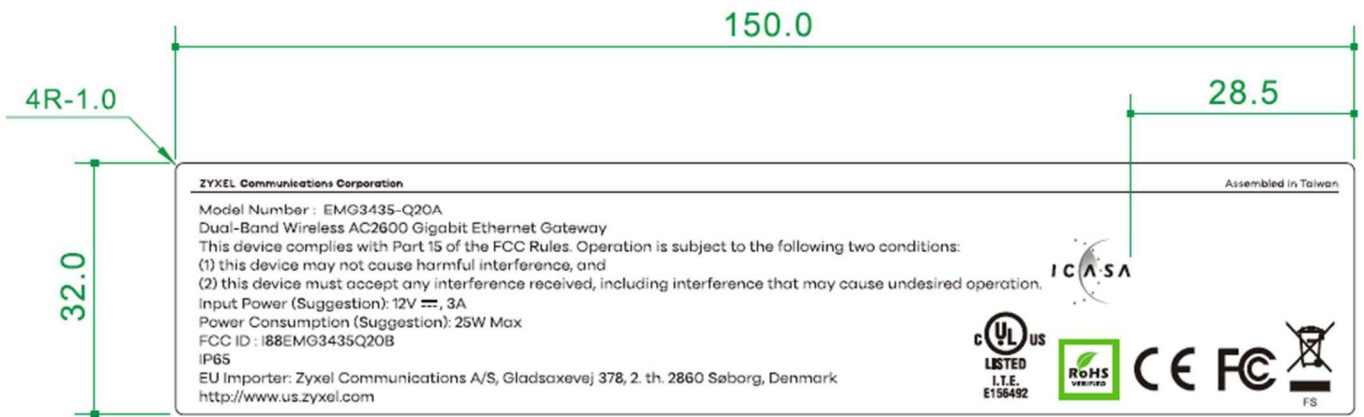

FCC ID: I88EMG3435Q20B

Label:

Unit: mm

Label Location: