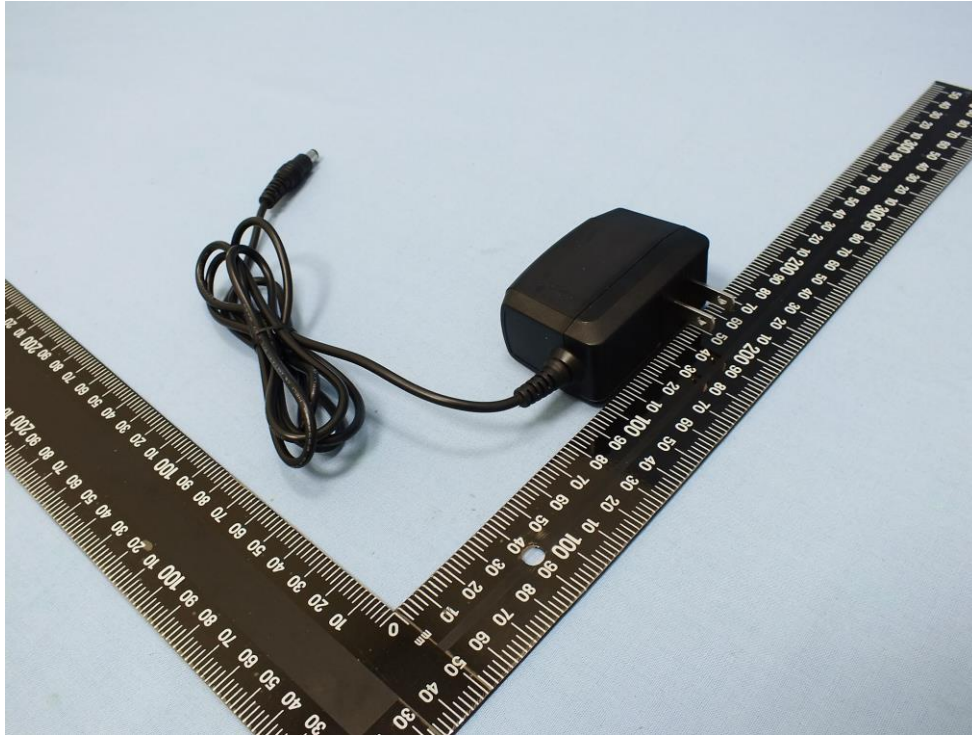

Photographs of EUT

Adapter: WA-30J12FU

Adapter: F30L2-120250SPAU