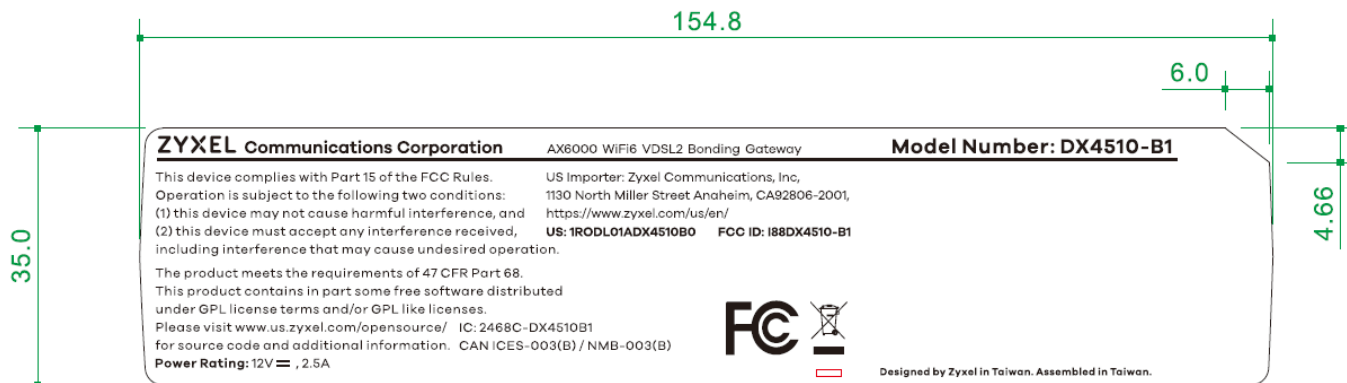

FCC ID: I88DX4510-B1

IC: 2468C-DX4510B1

Label:

Unit: mm

Label Location:

Bottom