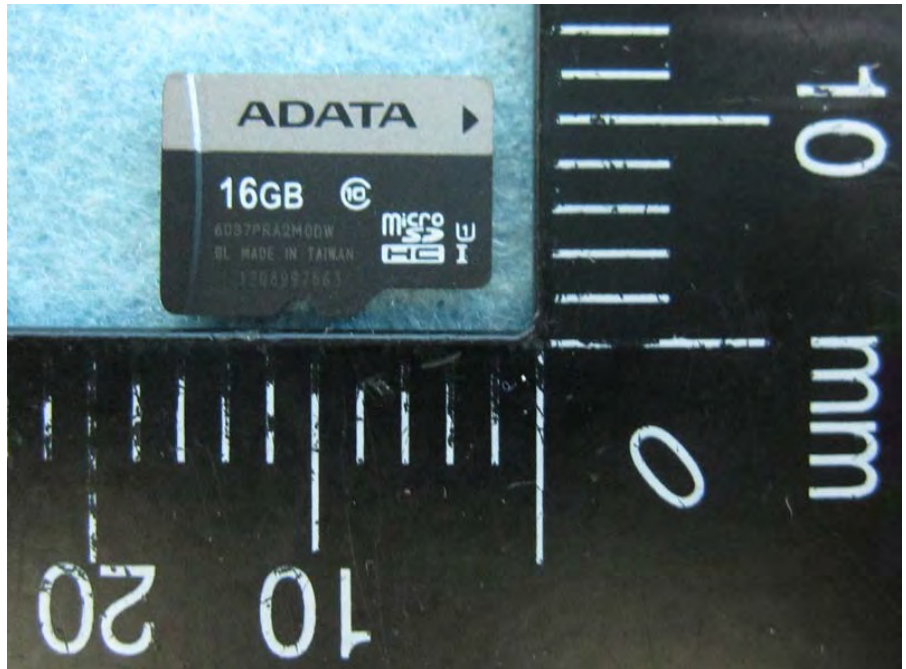

Brand Name: ZYXEL Model No.: CAM3115

Main source micro SD card
Brand Name.: ADATA

Second source micro SD card
Brand Name.: Phison