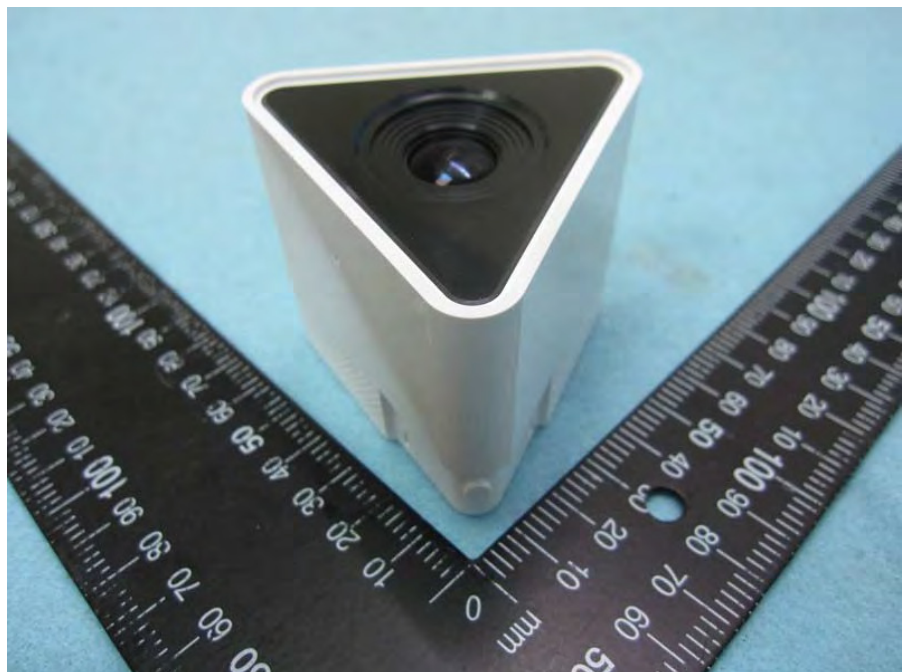

Brand Name: ZYXEL Model No.: CAM3115

Adapter

Model No.: WB-10E05R

Plug

USB cable

Pedestal