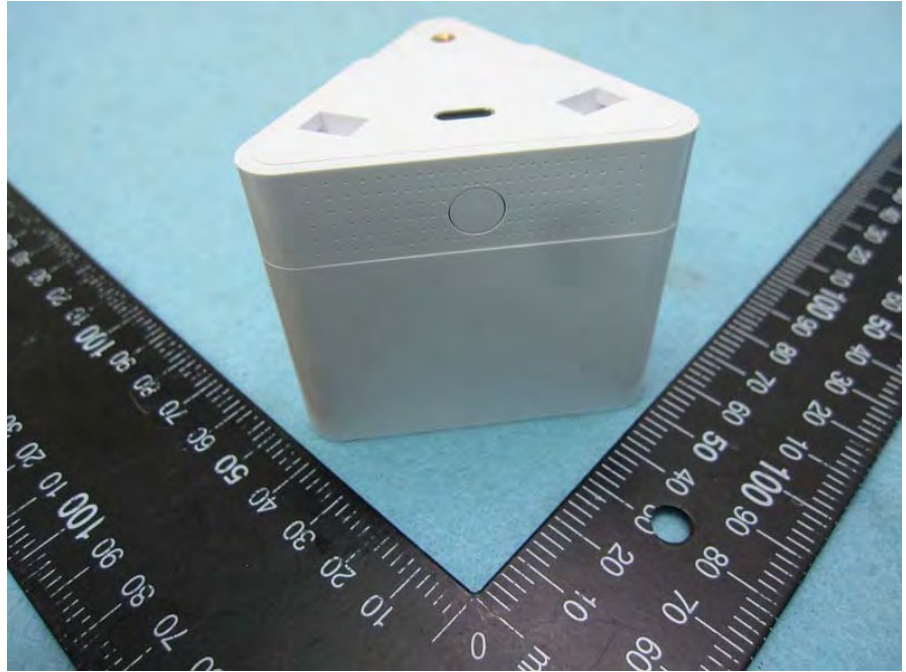

Brand Name: ZYXEL Model No.: CAM3115

Adapter

Model No.: WB-10E05R

Plug

USB cable

Pedestal