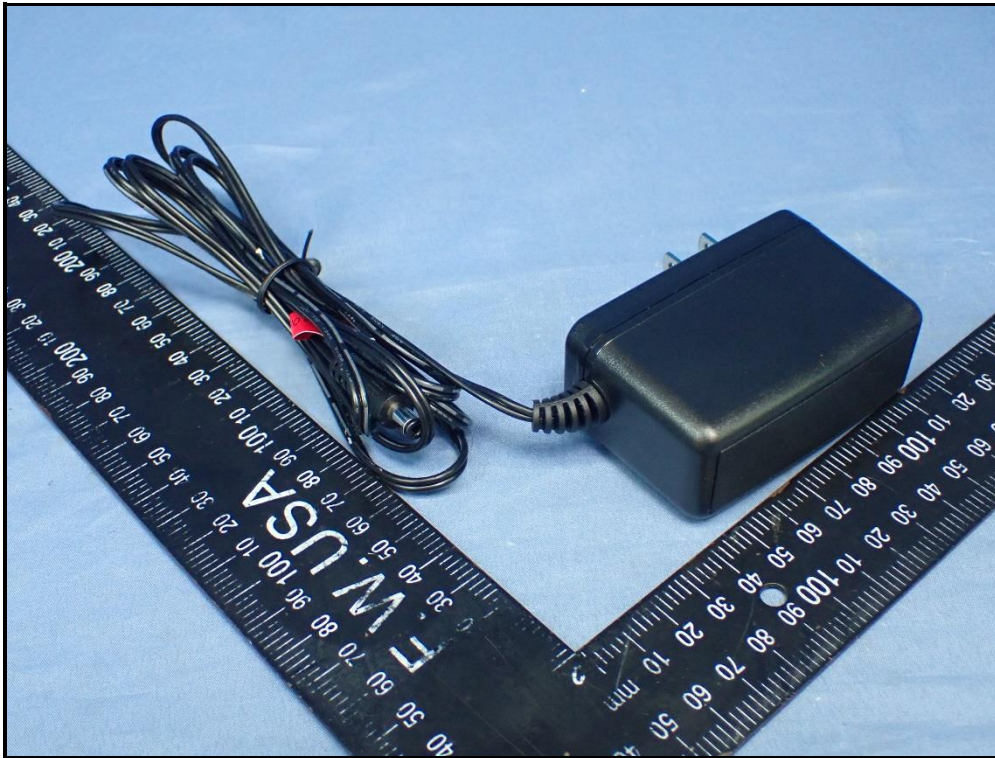

## CONSTRUCTION PHOTOS OF EUT

Adapter: DSA-24PFS-12 FUS 120200

Adapter: MAUS-120200

Adapter: UP0251M-12PA