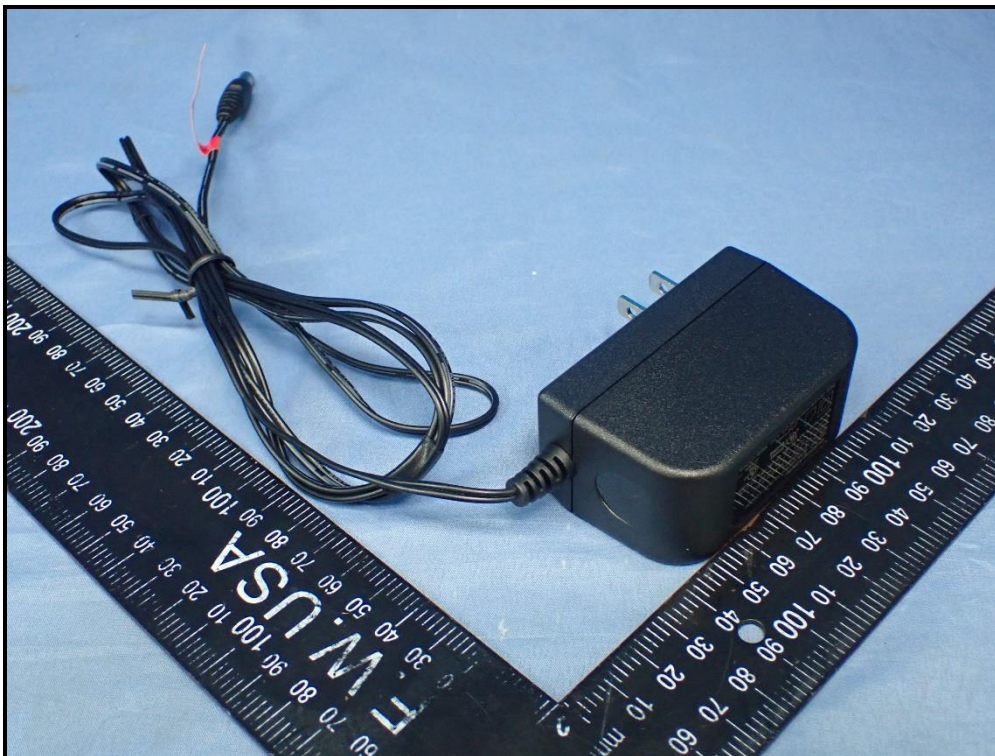

## CONSTRUCTION PHOTOS OF EUT

Adapter: DSA-24PFS-12 FUS 120200

Adapter: MAUS-120200

Adapter: UP0251M-12PA