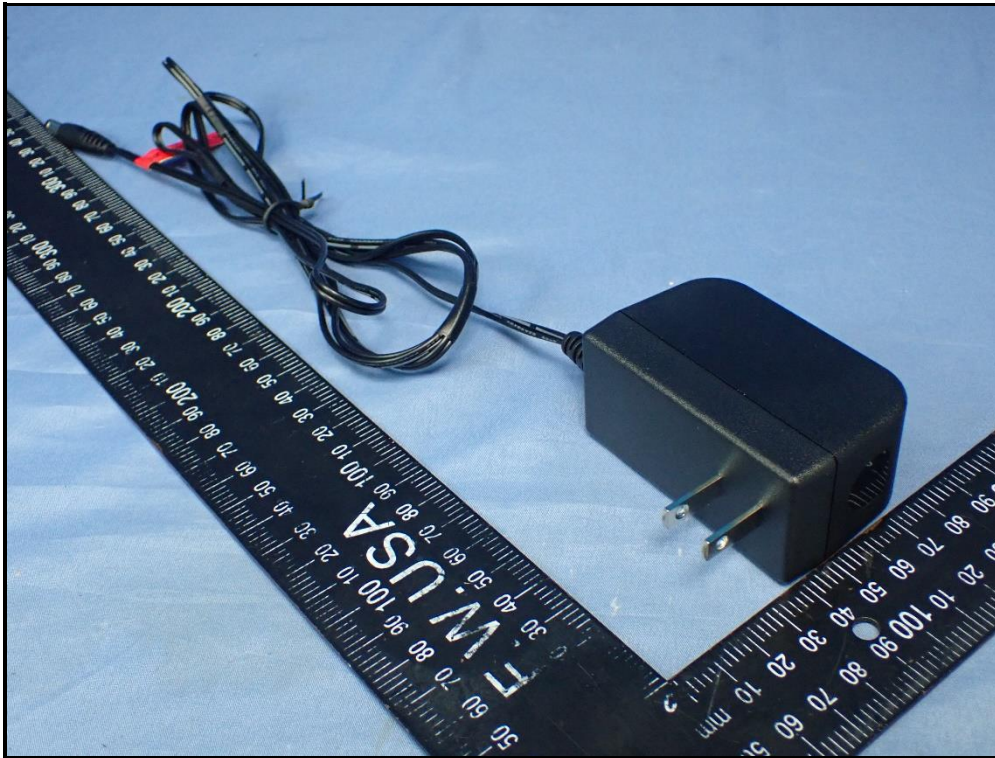

## CONSTRUCTION PHOTOS OF EUT

Adapter: DSA-24PFS-12 FUS 120200

Adapter: MAUS-120200

Adapter: UP0251M-12PA