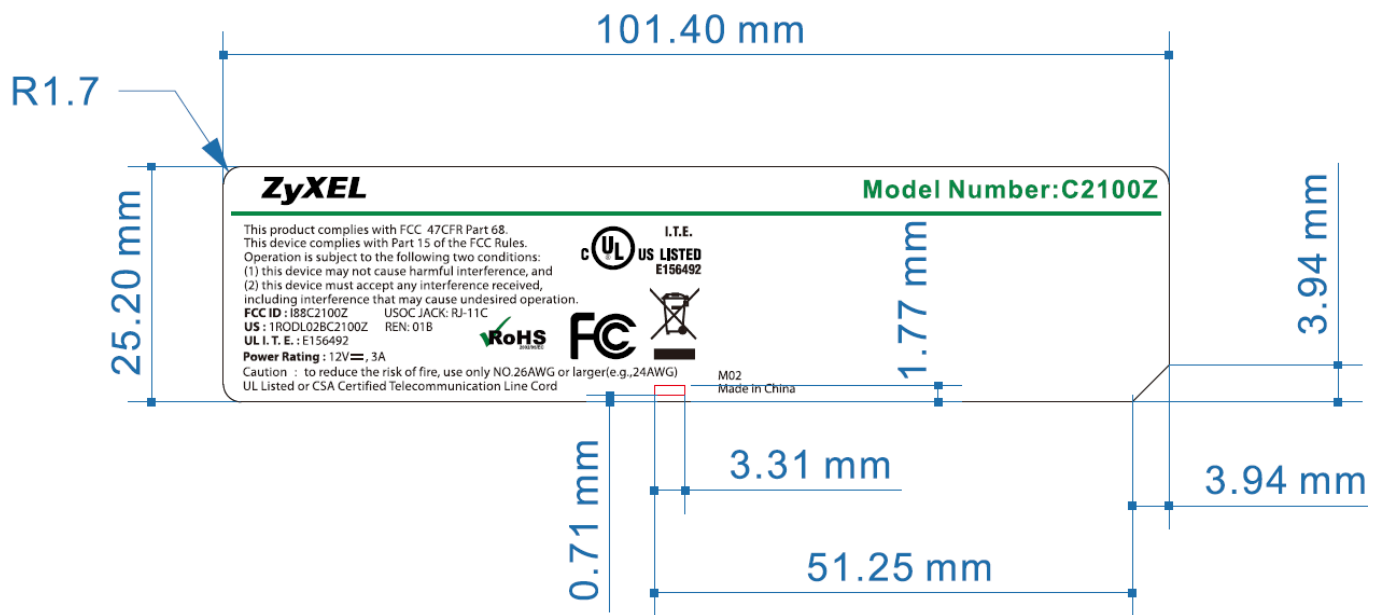

FCC ID: I88C2100Z

Label:

Label Location: