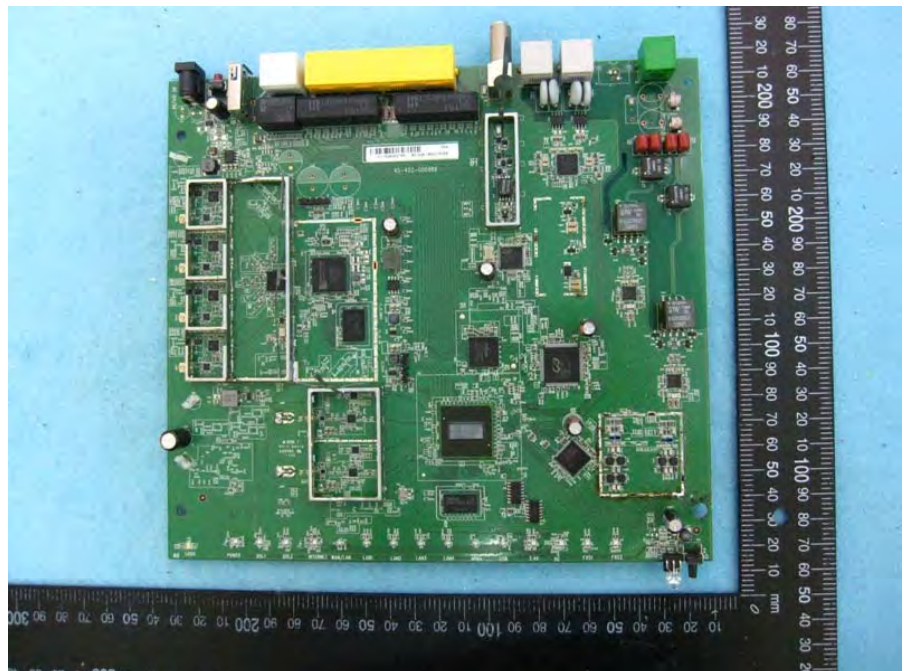

Photographs of EUT

Model No.: C2100Z

Model No.: VMG4825-B10A