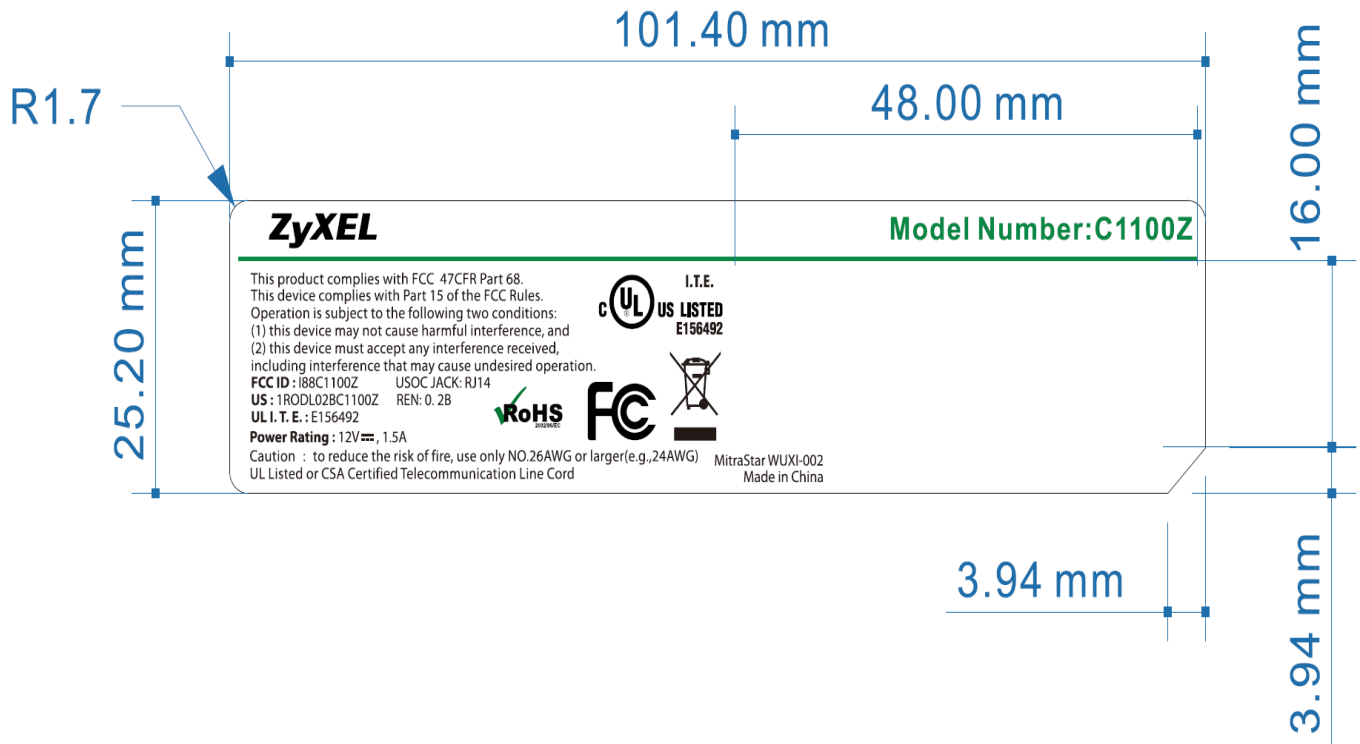

FCC ID: I88C1100Z

Label:

Label Location:

LABEL HERE