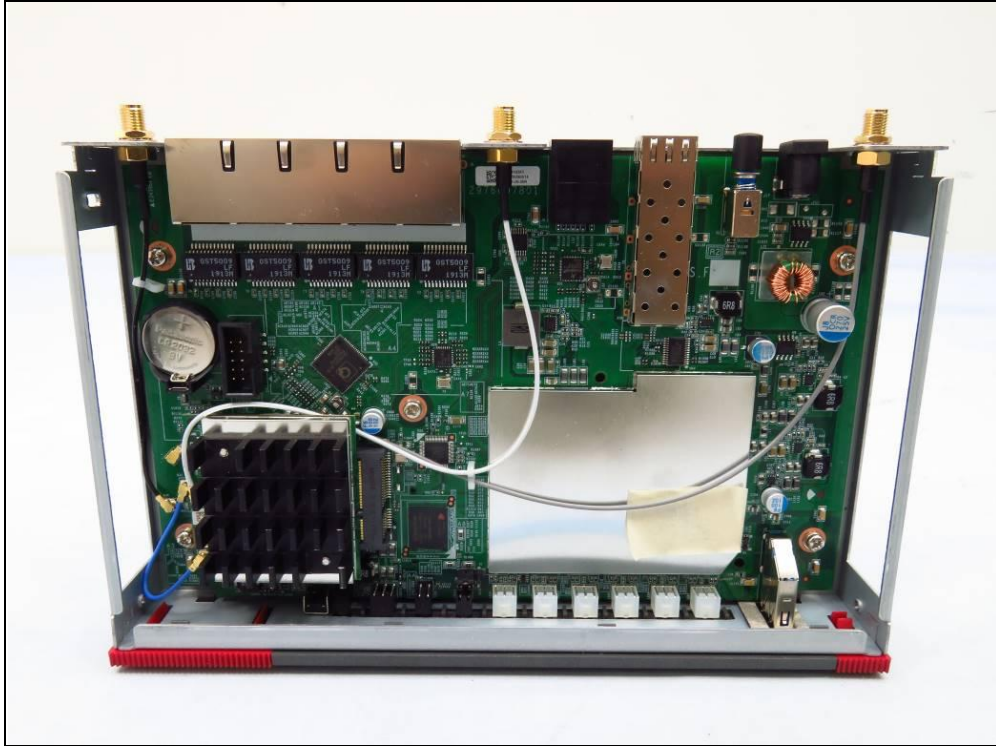

CONSTRUCTION PHOTOS OF EUT

Brand Name: ZYXEL / Model Name: ATP100W

1st DDR

2nd DDR