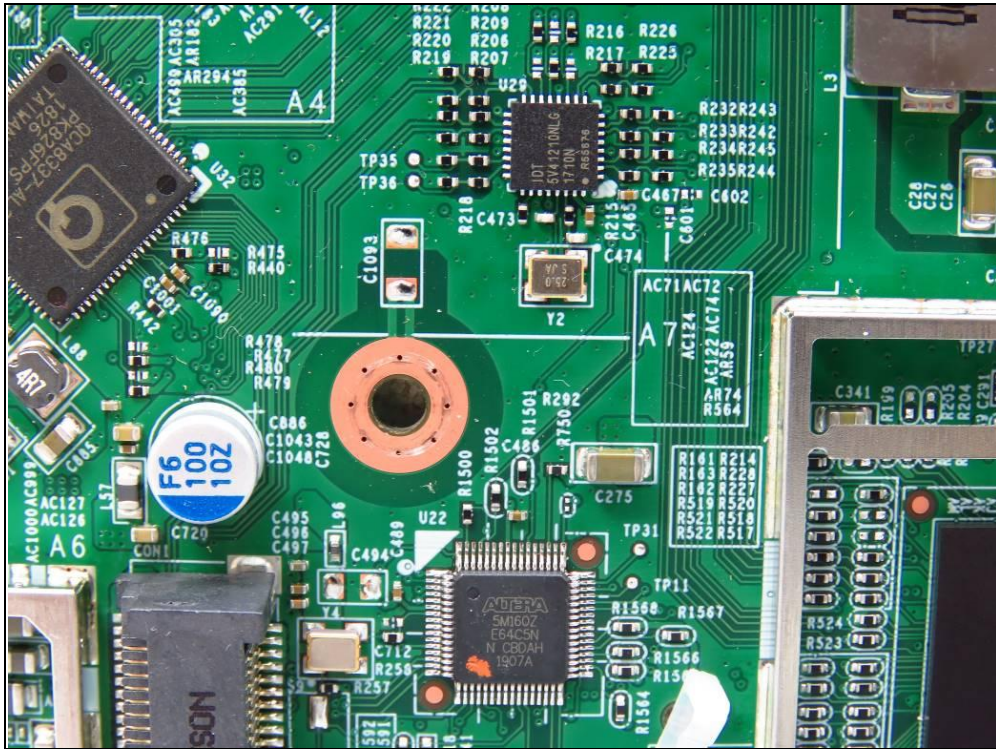

CONSTRUCTION PHOTOS OF EUT

Brand Name: ZYXEL / Model Name: ATP100W

1st DDR

2nd DDR