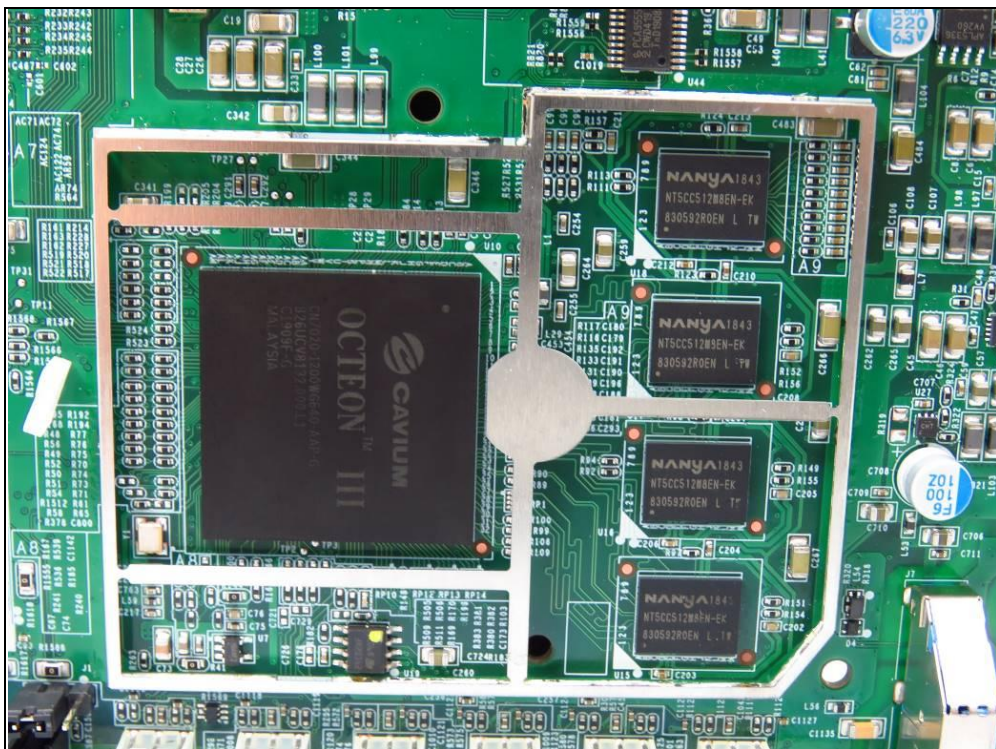

CONSTRUCTION PHOTOS OF EUT

Brand Name: ZYXEL / Model Name: ATP100W

1st DDR

2nd DDR