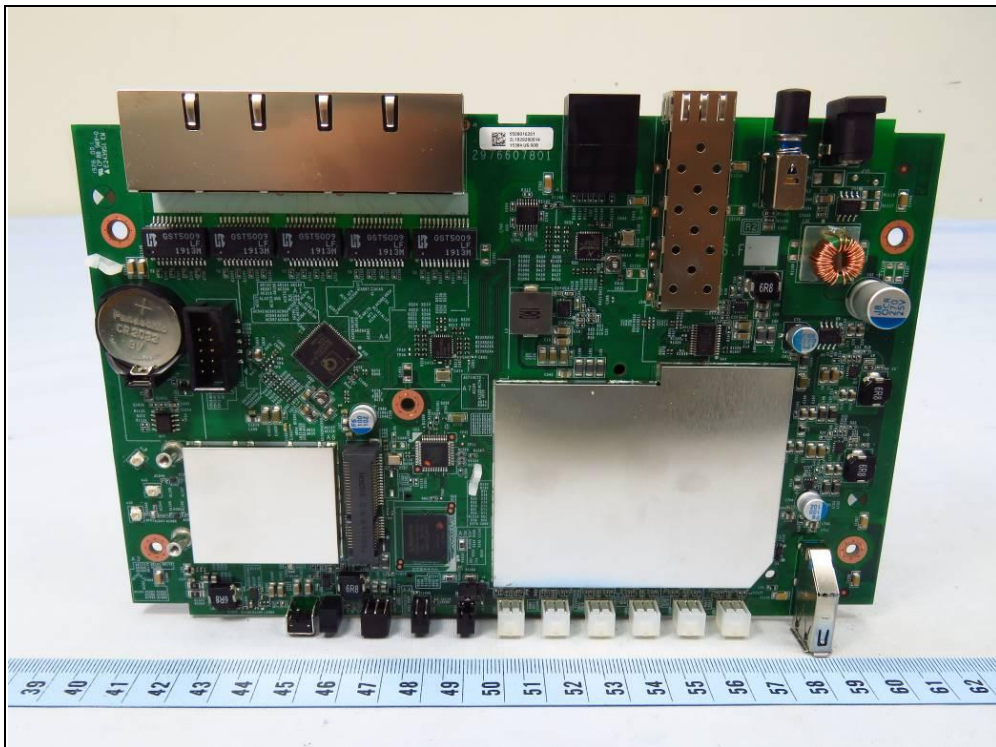

CONSTRUCTION PHOTOS OF EUT

Brand Name: ZYXEL / Model Name: ATP100W

1st DDR

2nd DDR