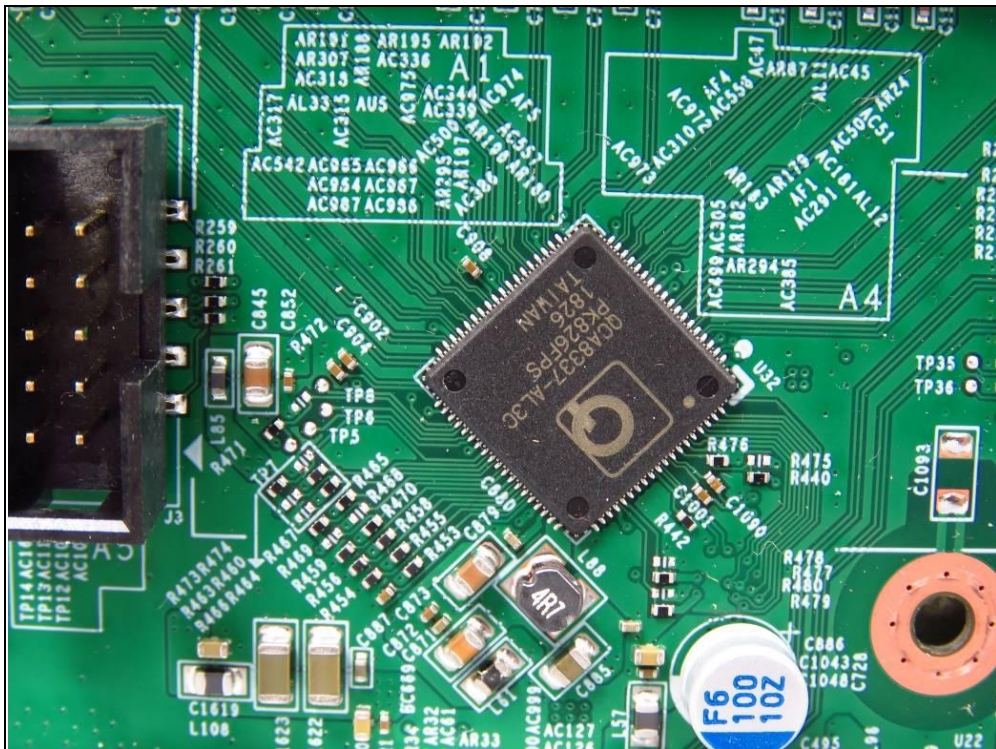

CONSTRUCTION PHOTOS OF EUT

Brand Name: ZYXEL / Model Name: ATP100W

1st DDR

2nd DDR