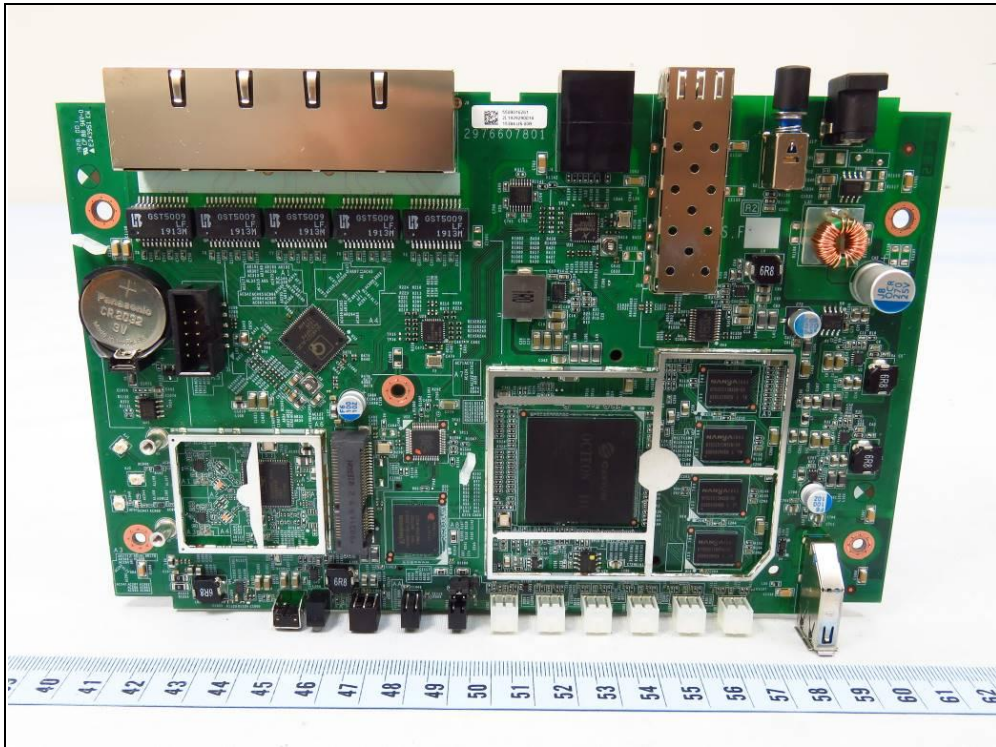

CONSTRUCTION PHOTOS OF EUT

Brand Name: ZYXEL / Model Name: ATP100W

1st DDR

2nd DDR