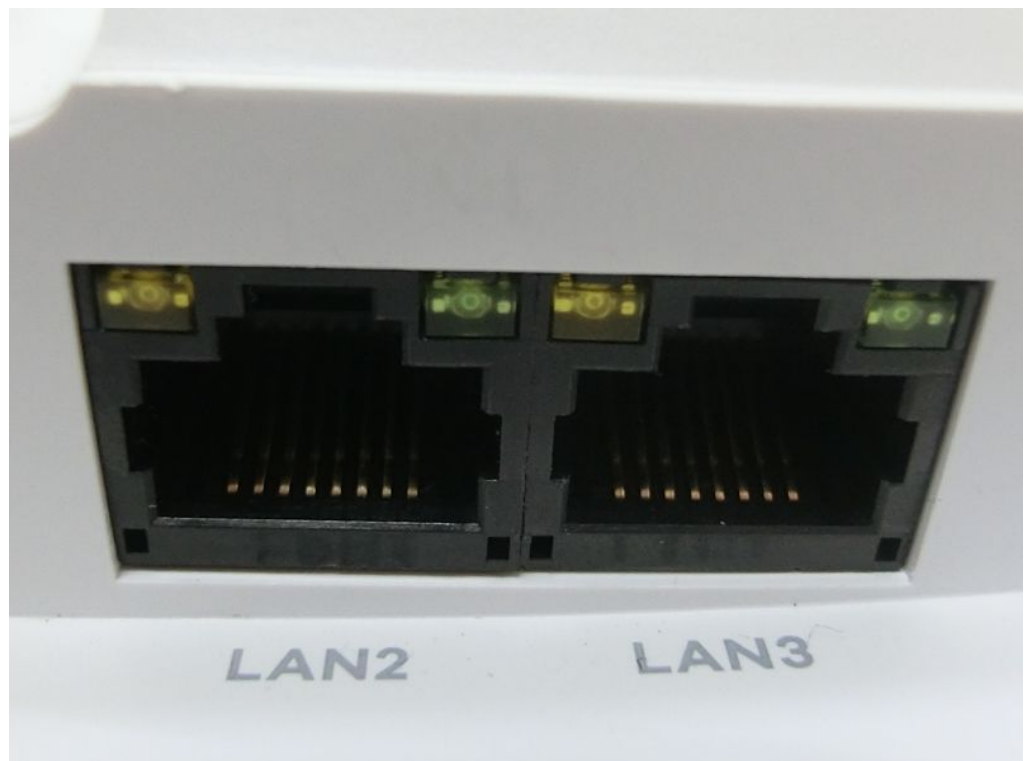

Brand Name: ZYXEL Model Name: WAX300H

Wall Bracket