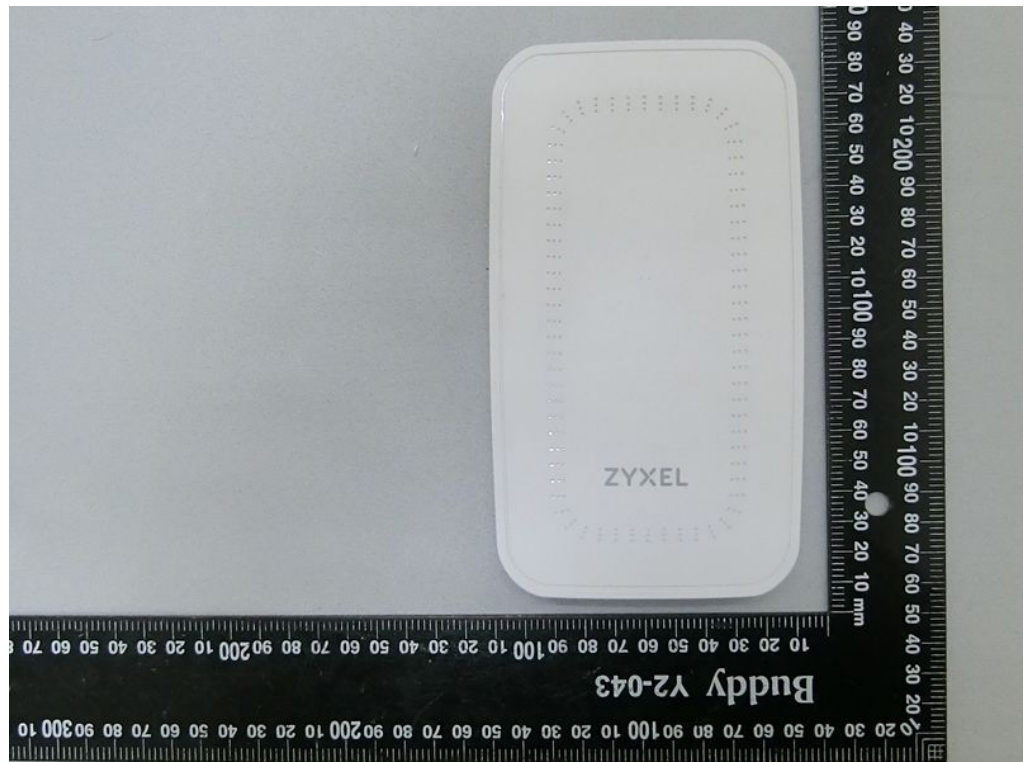

Brand Name: ZYXEL Model Name: WAX300H

Wall Bracket