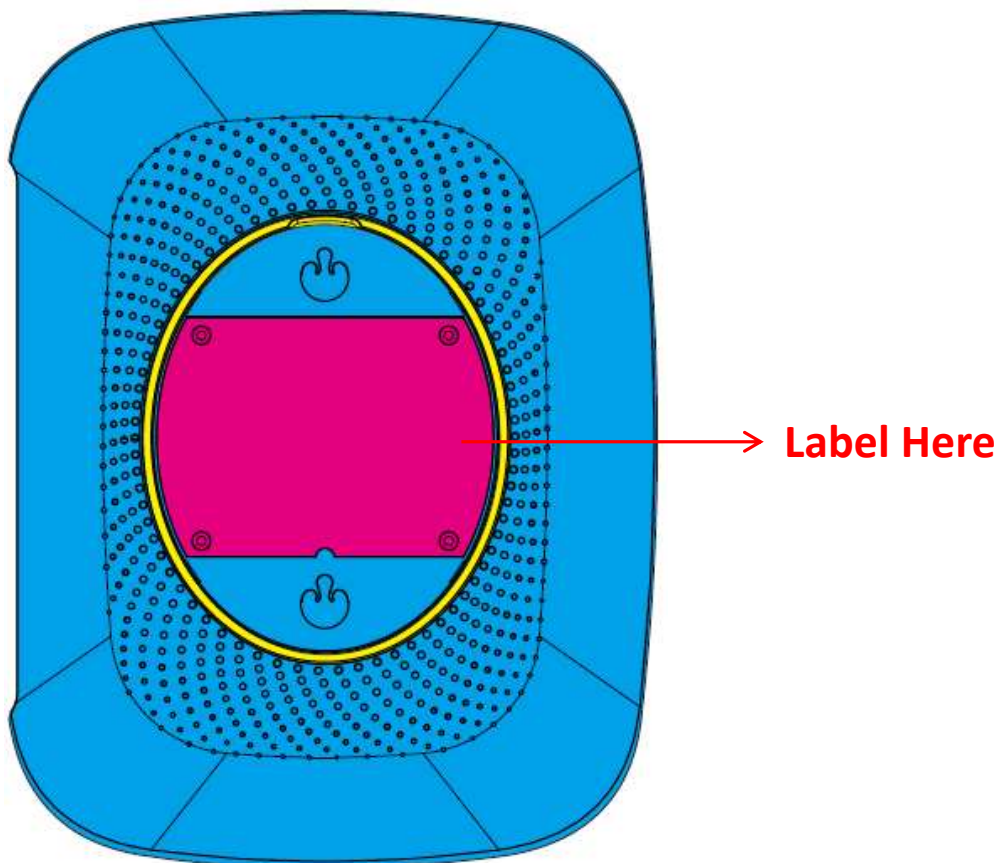

FCC ID: I8803891

Label:

ZYXEL Communications Corporation 合勤設計, 中國製造.
合勤科技股份有限公司 Designed by Zyxel in Taiwan. Assembled in China.

Model Number(機種): WSQ65
產品名稱: AXE5400 三頻Wi-Fi 6E無線延伸系統
Default IP Address: 192.168.212.1
Power Rating(額定電源): 12V  2A
Power Consumption: 21 Watt max.
Indoor Use only
FCC ID:I8803891

This device complies with Part 15 of the FCC Rules. Operation is subject to the following two conditions:(1) this device may not cause harmful interference,and (2) this device must accept any interference received, including interference that may cause undesired operation.

Label Location:

Back