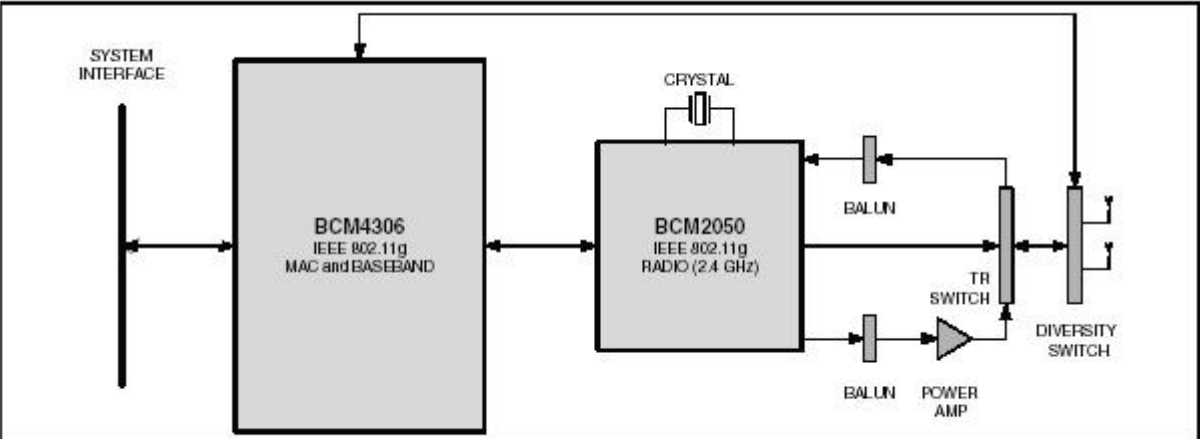

# P964S Cable Sharing Gateway with USB, 4 port Switch and Wireless 802.11G AP Block Diagram

ZyGATE Communications, Inc.		
Title P964S Cable Sharing Gateway with USB, 4 port Switch and Wireless 802.11G AP		
Size C	Document Number Block Diagram	Rev 3.8
Date: Monday, May 03, 2004	Sheet 2	of 12

Figure 1: BCM4306 System Diagram