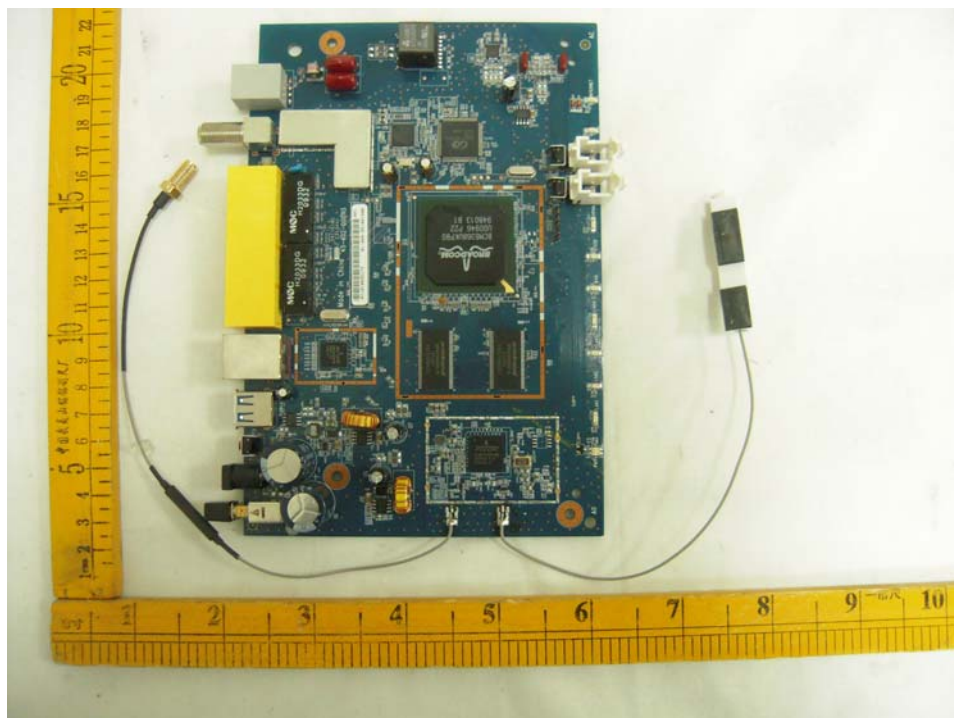

Wireless router with VDSL2/ADSL broadband access
(Model name: P-870HNP-51b)

Inside photo:

1)

2)

3)