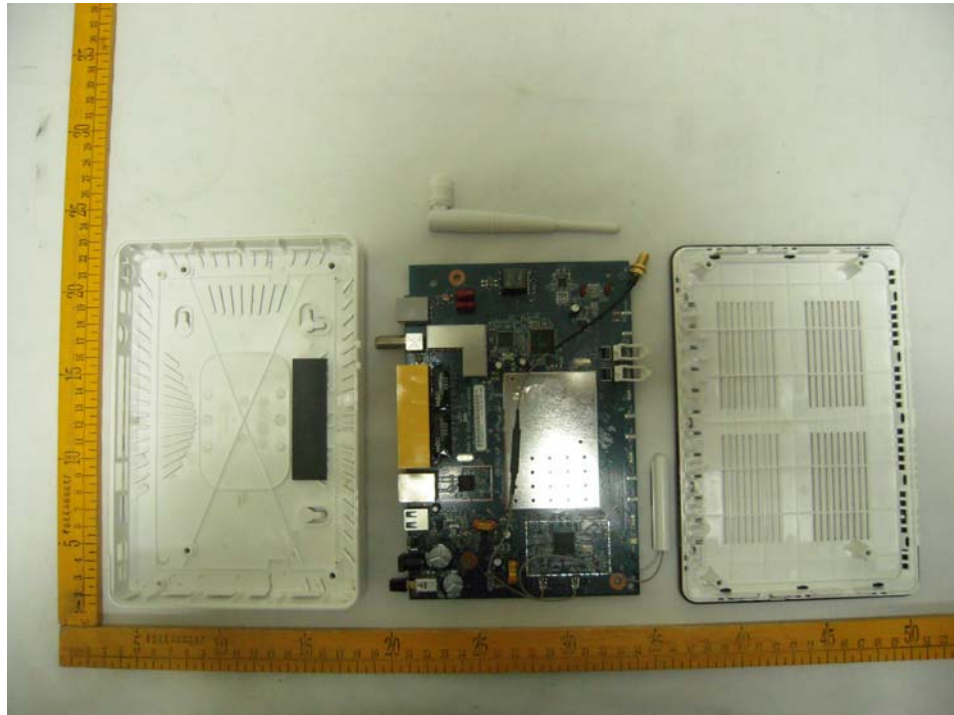

Wireless router with VDSL2/ADSL broadband access
(Model name: P-870HNP-51b)

Inside photo:

1)

2)

3)