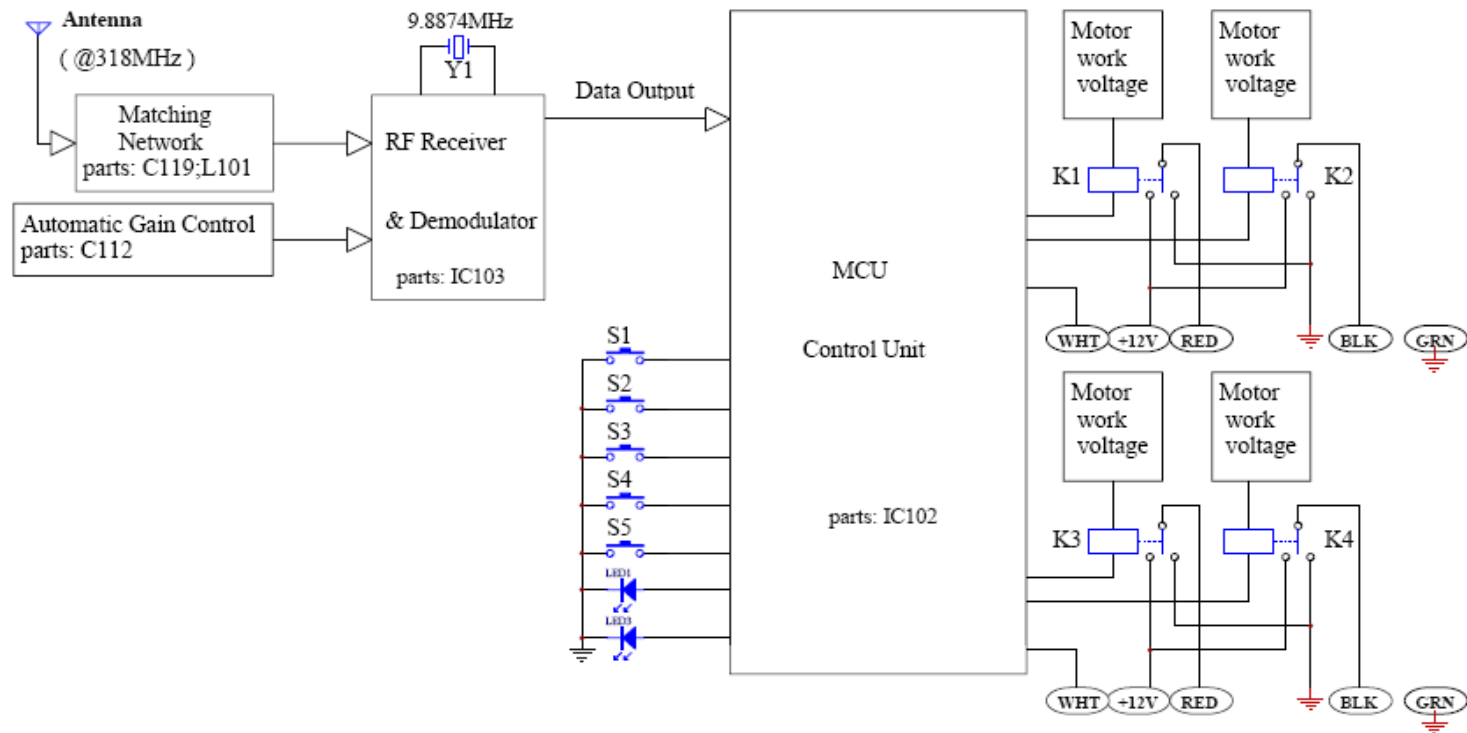

DOC NAME:	Block Diagram	SMART ELECTRONIC INDUSTRIAL (DONG GUAN) CO.LTD		
DESIGN:		MODEL:	MM202	DOC NO:
CHECKED BY:		NAME:	Gate Opener Controller Box	REV: A
PERMITTED BY:		DATE:		PAGE: 2 of 1

DOC NAME:	Block Diagram	SMART ELECTRONIC INDUSTRIAL (DONG GUAN) CO.LTD		
DESIGN:		MODEL:	MM202	DOC NO:
CHECKED BY:		NAME:	Gate Opener Controller Box	REV: A
PERMITTED BY:		DATE:		PAGE: 2 of 2