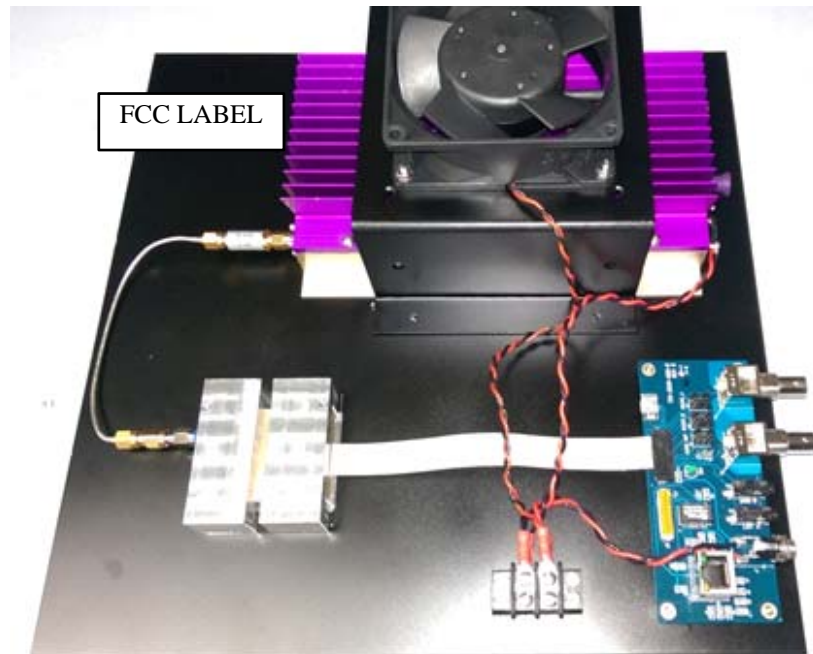

Section 11. FCC ID Labeling

FCC ID: I4U-25VST-AMP

This device complies with Part 2, 90 of the FCC Rules.

FCC ID Label

Location of Label on Base