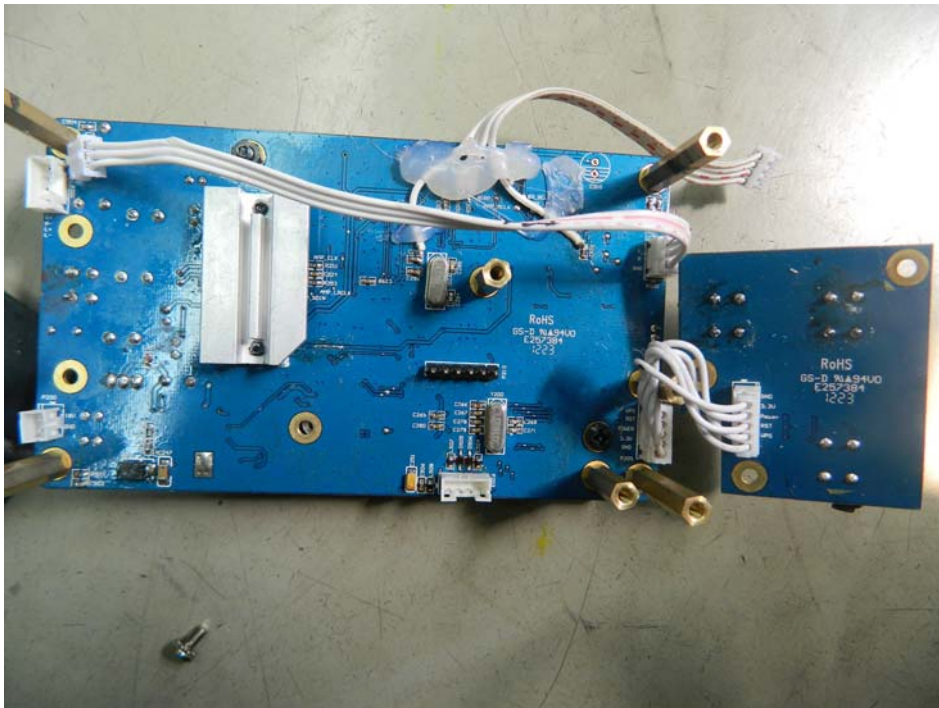

**FCC ID: I4S-WFS370**  
**IC: 3642A-WFS370**

# Internal Picture

Inside View for Right Speaker

FCC ID: I4S-WFS370  
IC: 3642A-WFS370

FCC ID: I4S-WFS370  
IC: 3642A-WFS370

RF module

Inside View for Left Speaker