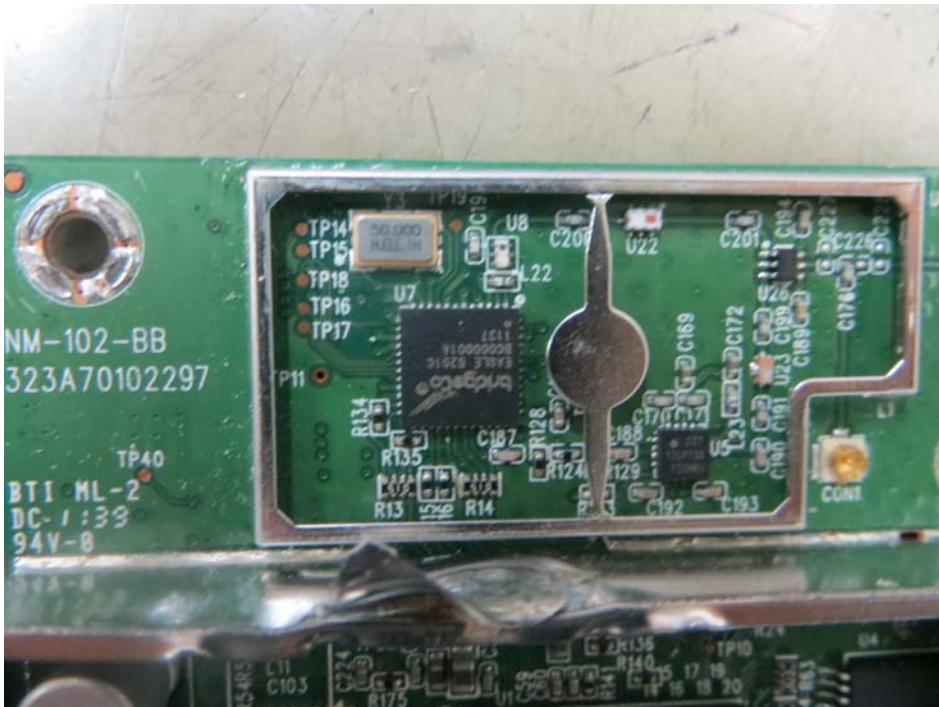

**FCC ID: I4S-WFS370**  
**IC: 3642A-WFS370**

# Internal Picture

Inside View for Right Speaker

FCC ID: I4S-WFS370  
IC: 3642A-WFS370

FCC ID: I4S-WFS370  
IC: 3642A-WFS370

RF module

Inside View for Left Speaker