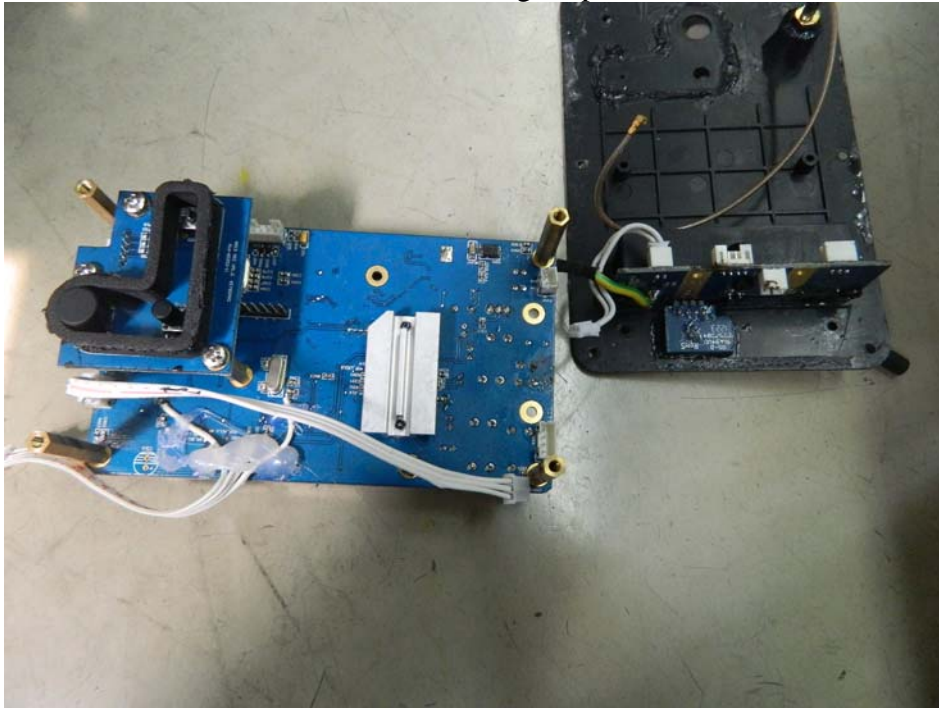

**FCC ID: I4S-WFS370**  
**IC: 3642A-WFS370**

# Internal Picture

Inside View for Right Speaker

FCC ID: I4S-WFS370  
IC: 3642A-WFS370

FCC ID: I4S-WFS370  
IC: 3642A-WFS370

RF module

Inside View for Left Speaker