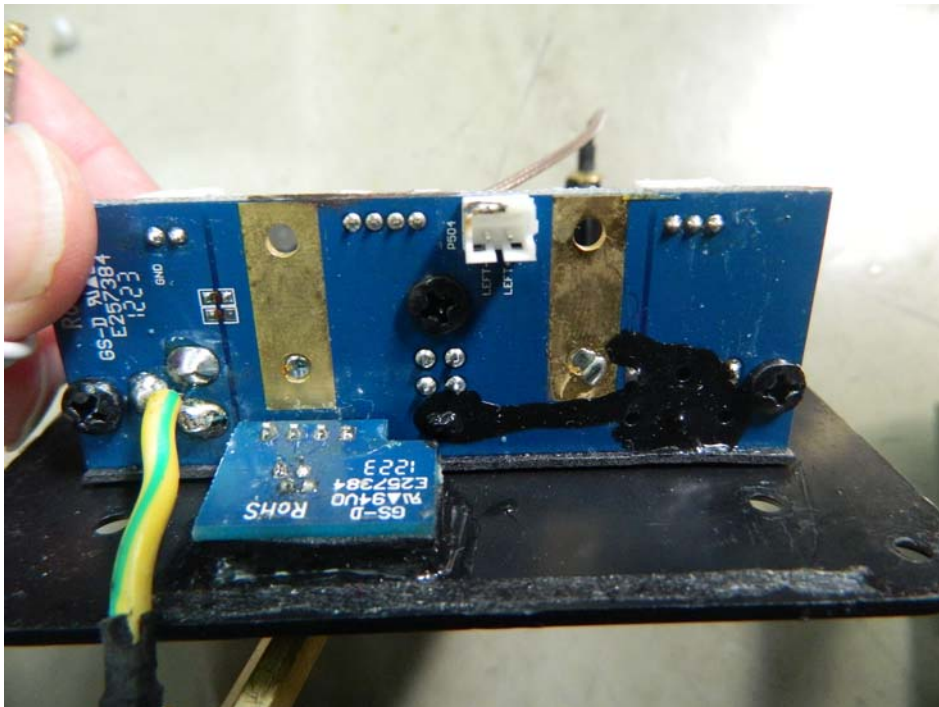

**FCC ID: I4S-WFS370**  
**IC: 3642A-WFS370**

# Internal Picture

Inside View for Right Speaker

FCC ID: I4S-WFS370  
IC: 3642A-WFS370

FCC ID: I4S-WFS370  
IC: 3642A-WFS370

RF module

Inside View for Left Speaker