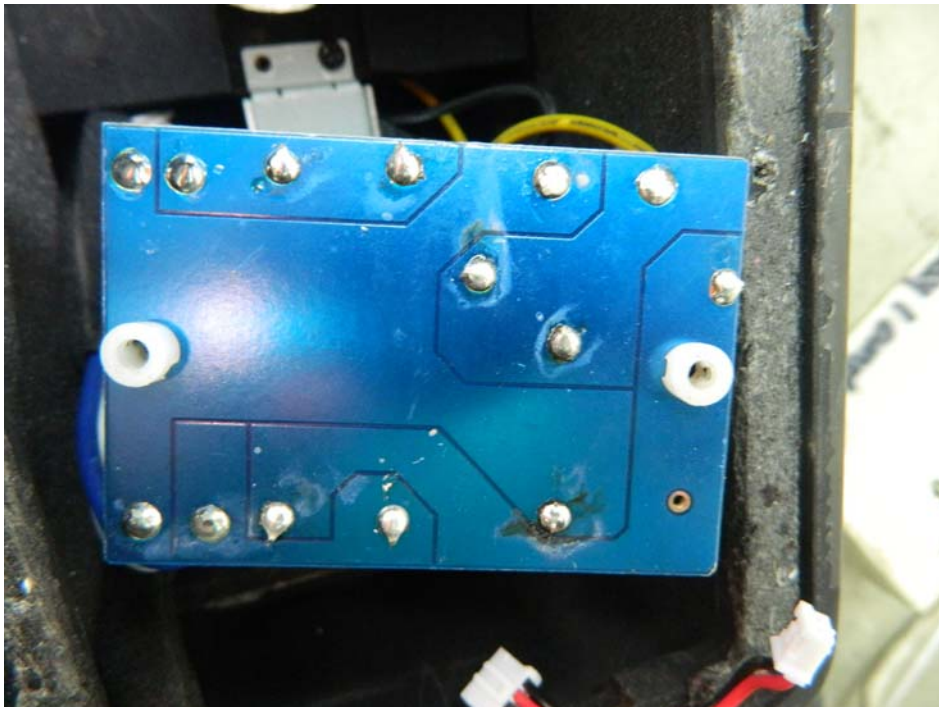

**FCC ID: I4S-WFS370**  
**IC: 3642A-WFS370**

# Internal Picture

Inside View for Right Speaker

FCC ID: I4S-WFS370  
IC: 3642A-WFS370

FCC ID: I4S-WFS370  
IC: 3642A-WFS370

RF module

Inside View for Left Speaker