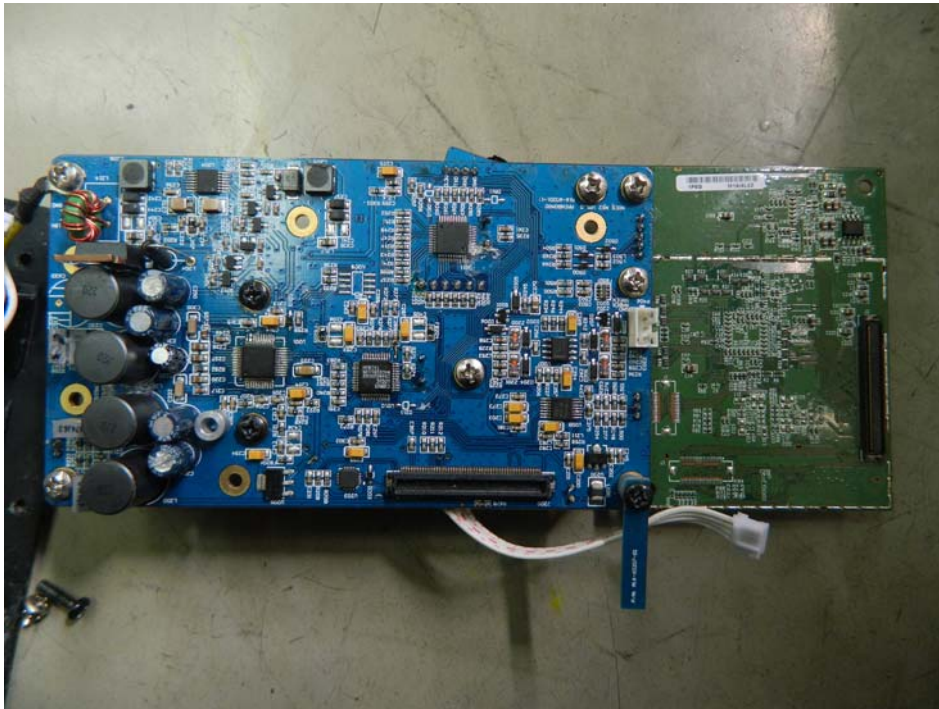

**FCC ID: I4S-WFS370**  
**IC: 3642A-WFS370**

# Internal Picture

Inside View for Right Speaker

FCC ID: I4S-WFS370  
IC: 3642A-WFS370

FCC ID: I4S-WFS370  
IC: 3642A-WFS370

RF module

Inside View for Left Speaker