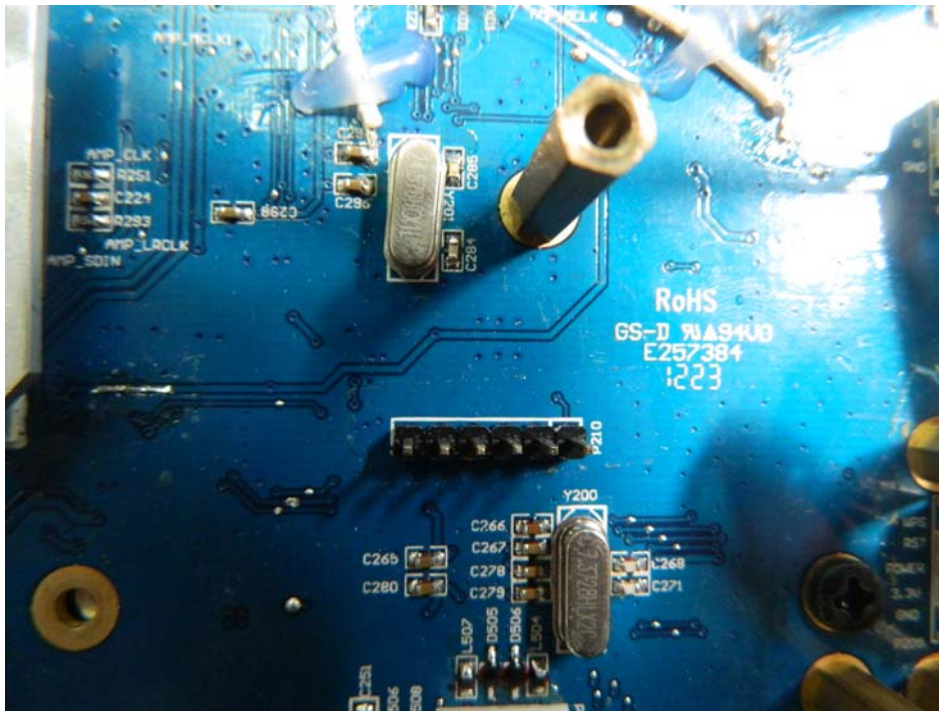

**FCC ID: I4S-WFS370**  
**IC: 3642A-WFS370**

# Internal Picture

Inside View for Right Speaker

FCC ID: I4S-WFS370  
IC: 3642A-WFS370

FCC ID: I4S-WFS370  
IC: 3642A-WFS370

RF module

Inside View for Left Speaker