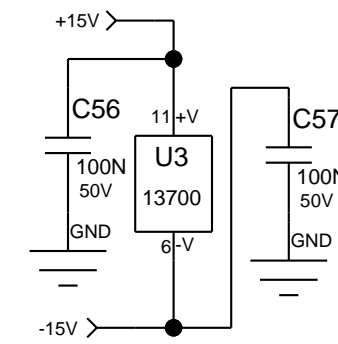

AU7860音频地 (AGND) 和数字地 (DGND) 要独立分开

FocusAV TECH LTD.			
Title	<Title> AU7860		
Size	Document Number	WWW.FAV-TECH.COM	
A3	<Doc>	Rev <RevCode>	
Date:	Thursday, August 23, 2012	Sheet	1 of 1

PEAVEY
Peavey Electronics Corp.
P. O. Box 2898
Meridian, MS 39301