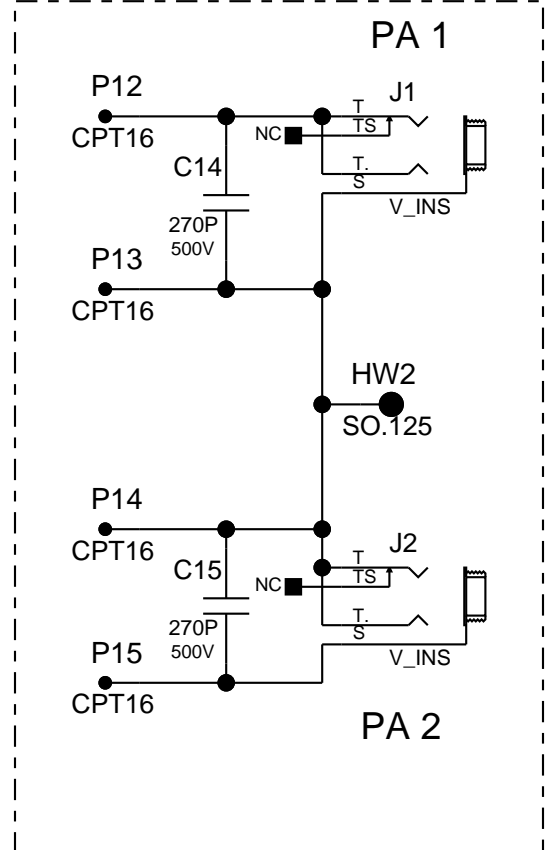

Title: **PVI_AMPLIFIER_PVI5300**
Sheet Title: **INPUT/LIMITER**

C Sheet 2 of 4 Date: 2-2-2011_16:03

HW?
MICA

PEAVEY
Peavey Electronics Corp.
P. O. Box 2898
Meridian, MS 39301

Title: PVI_AMPLIFIER_PVI5300
Sheet Title: AMPLIFIER