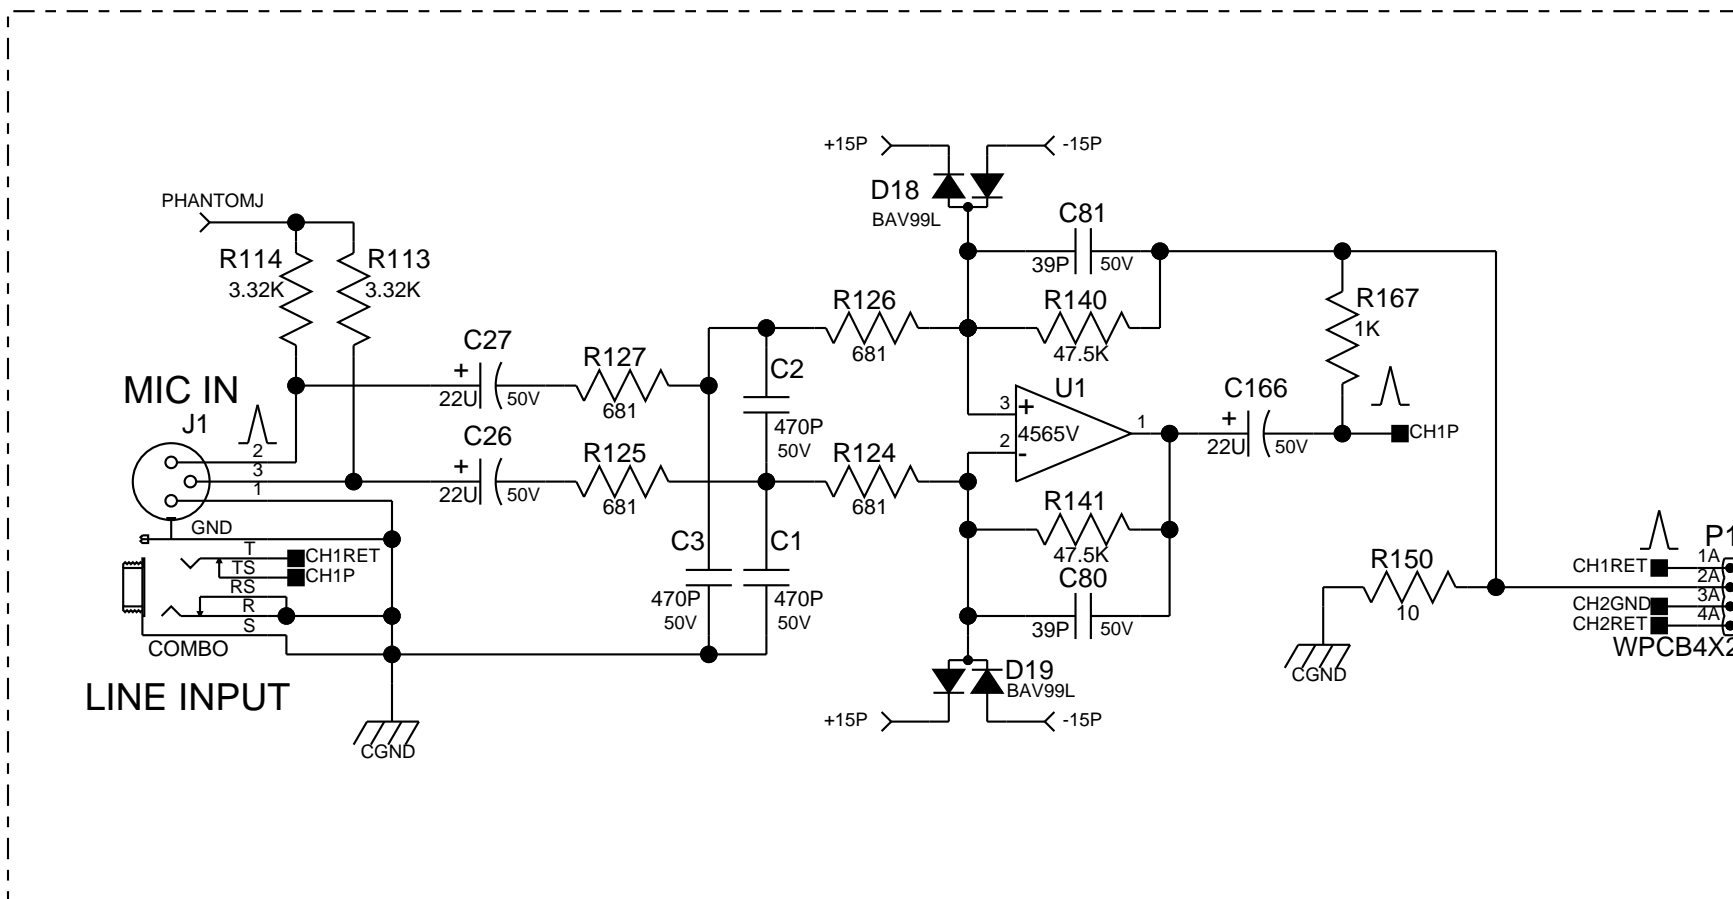

C Sheet 3 of 4 Date: 2-2-2011_15:59

CHECK TO SEE IF 2200uF @ 50v WILL WORK.

POWER AMP INTERCONNECT

Title: PVI_AMPLIFIER_PVI5300
 Sheet Title: POWER SUPPLY

PEAVEY
 Peavey Electronics Corp.
 P. O. Box 2898
 Meridian, MS 39301