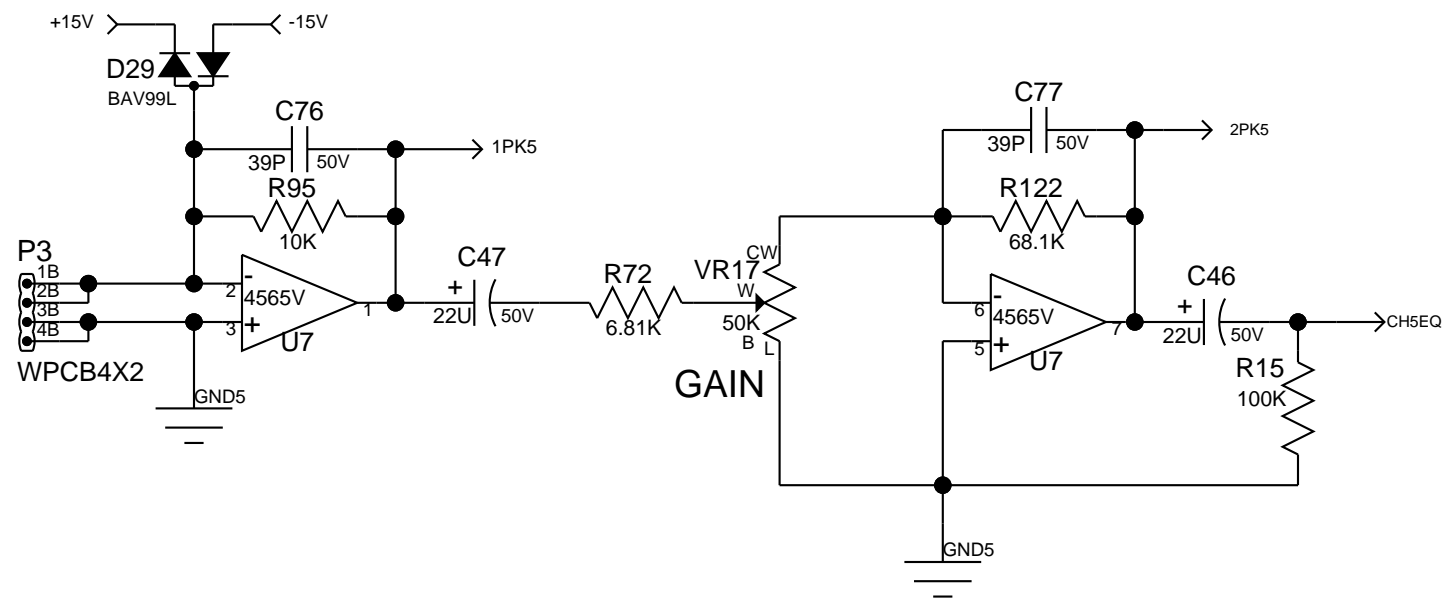

PEAVEY
Peavey Electronics Corp.
P. O. Box 2898
Meridian, MS 39301

Title: **PVI5300**
Sheet Title: **CHANNEL 5**

C Sheet 6 of 10 Date: 2-3-2011_14:55