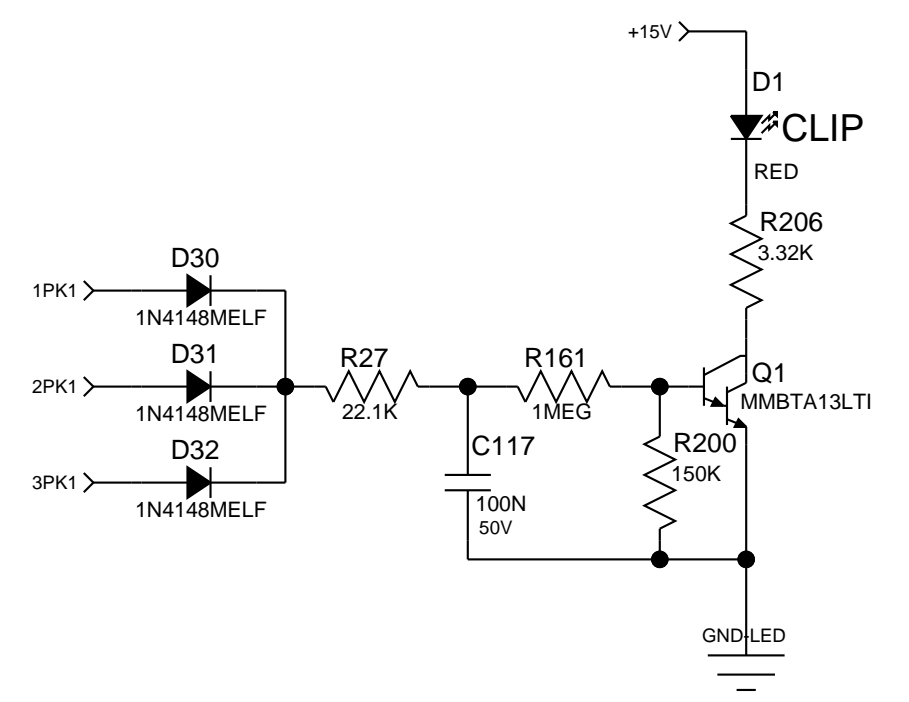

C Sheet 3 of 4 Date: 2-2-2011_15:59

CHECK TO SEE IF 2200uF @ 50v WILL WORK.

POWER AMP INTERCONNECT

Title: PVI_AMPLIFIER_PVI5300
 Sheet Title: POWER SUPPLY

PEAVEY
 Peavey Electronics Corp.
 P. O. Box 2898
 Meridian, MS 39301