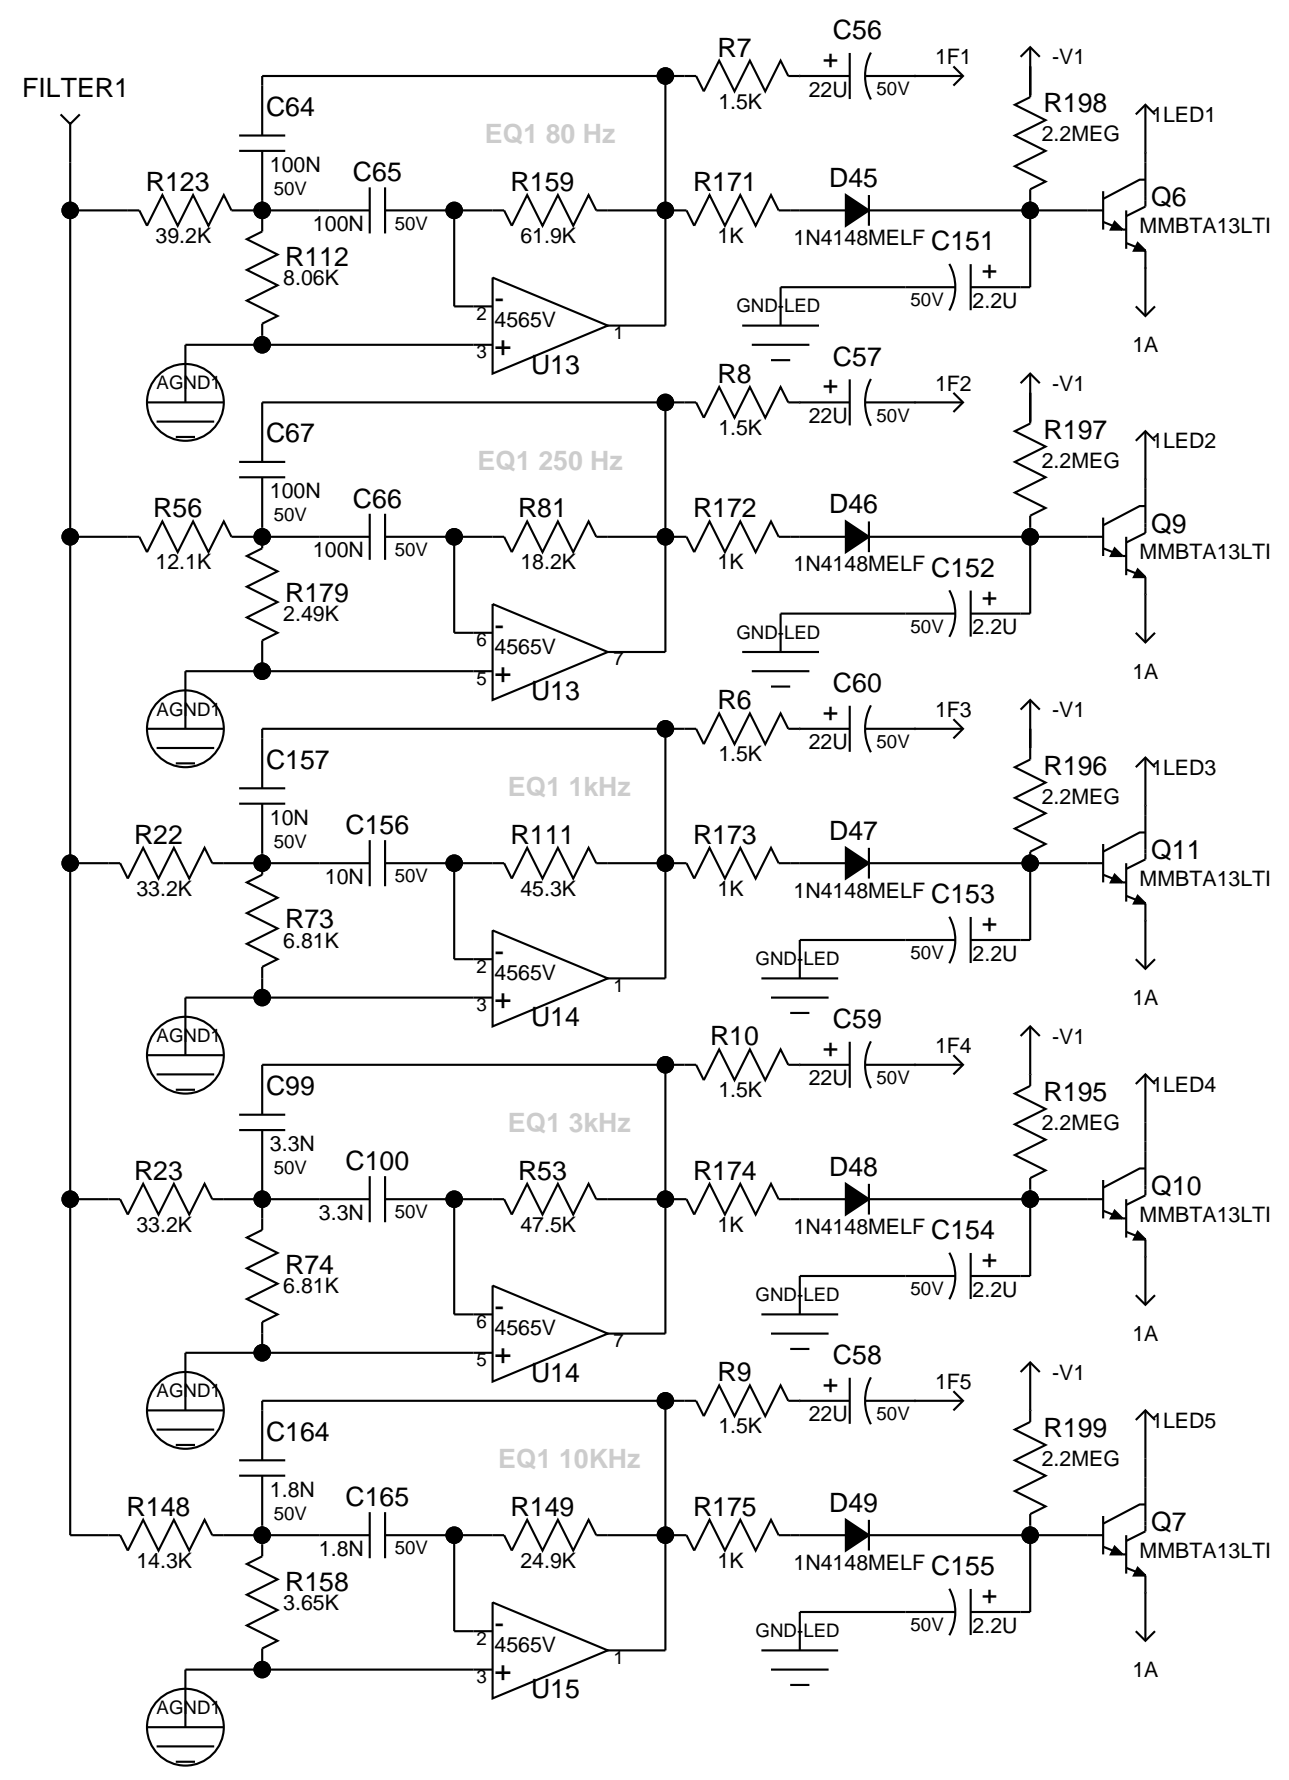

POWER AMP INTERCONNECT

Title: PVI5300
Sheet Title: MASTER
C Sheet 7 of 10 Date: 2-3-2011_14:55

Title: PVI5300
Sheet Title: EQ/FLS SECTION

MAIN METER

 Peavey Electronics Corp. P. O. Box 2898 Meridian, MS 39301	
Title: PVI5300 Sheet Title: LED ARRAY	
C Sheet 9 of 10	Date: 2-21-2011_15:50