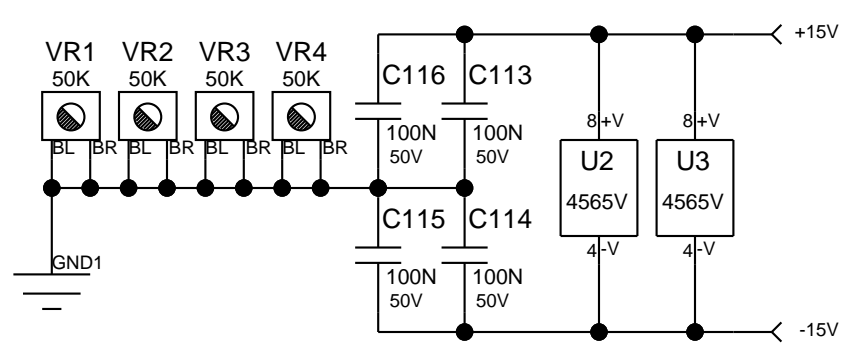

C Sheet 3 of 4 Date: 2-2-2011_15:59

CHECK TO SEE IF 2200uF @ 50v WILL WORK.

POWER AMP INTERCONNECT

Title: PVI_AMPLIFIER_PVI5300
 Sheet Title: POWER SUPPLY

PEAVEY
 Peavey Electronics Corp.
 P. O. Box 2898
 Meridian, MS 39301