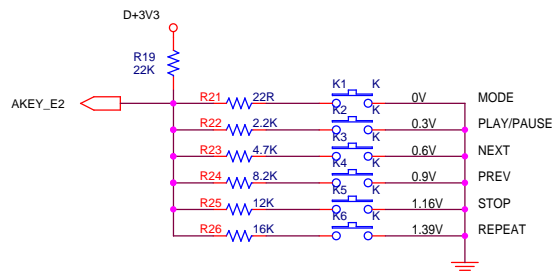

FocusAV TECH LTD.			
Title	<Title> AU7860		
Size	Document Number	WWW.FAV-TECH.COM	
A3	<Doc>	Rev <RevCode>	
Date:	Thursday, August 23, 2012	Sheet	1 of 1