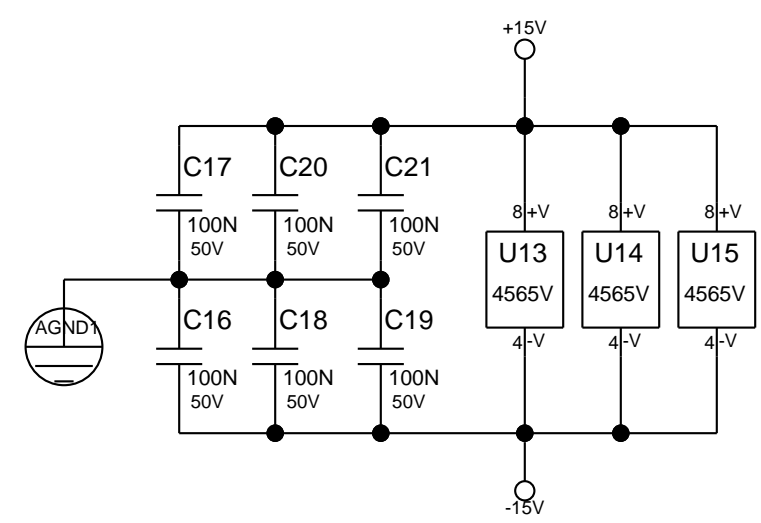

Title: PVI5300
Sheet Title: EQ/FLS SECTION