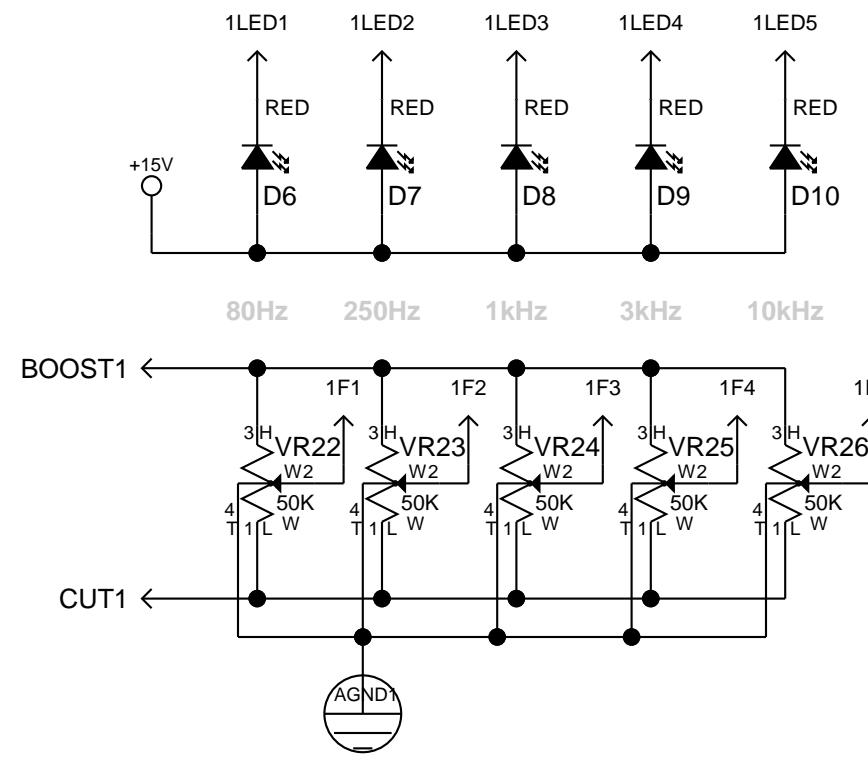

POWER AMP INTERCONNECT

Title: PVI5300
Sheet Title: MASTER
C Sheet 7 of 10 Date: 2-3-2011_14:55

Title: PVI5300
Sheet Title: EQ/FLS SECTION

MAIN METER

 Peavey Electronics Corp. P. O. Box 2898 Meridian, MS 39301	
Title: PVI5300 Sheet Title: LED ARRAY	
C Sheet 9 of 10	Date: 2-21-2011_15:50