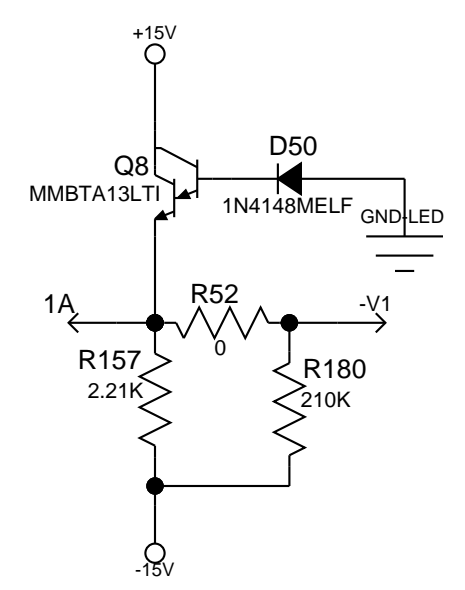

Title: **PVI5300**
Sheet Title: **CHANNEL 4**

C Sheet 5 of 10 Date: 2-3-2011_14:55

PEAVEY
 Peavey Electronics Corp.
 P. O. Box 2898
 Meridian, MS 39301

Title: **PVI5300**
 Sheet Title: **CHANNEL 5**

C Sheet 6 of 10 Date: 2-3-2011_14:55

POWER AMP INTERCONNECT

Title: PVI5300
Sheet Title: MASTER
C Sheet 7 of 10 Date: 2-3-2011_14:55

Title: PVI5300
Sheet Title: EQ/FLS SECTION

MAIN METER

 Peavey Electronics Corp. P. O. Box 2898 Meridian, MS 39301	
Title: PVI5300 Sheet Title: LED ARRAY	
C Sheet 9 of 10	Date: 2-21-2011_15:50