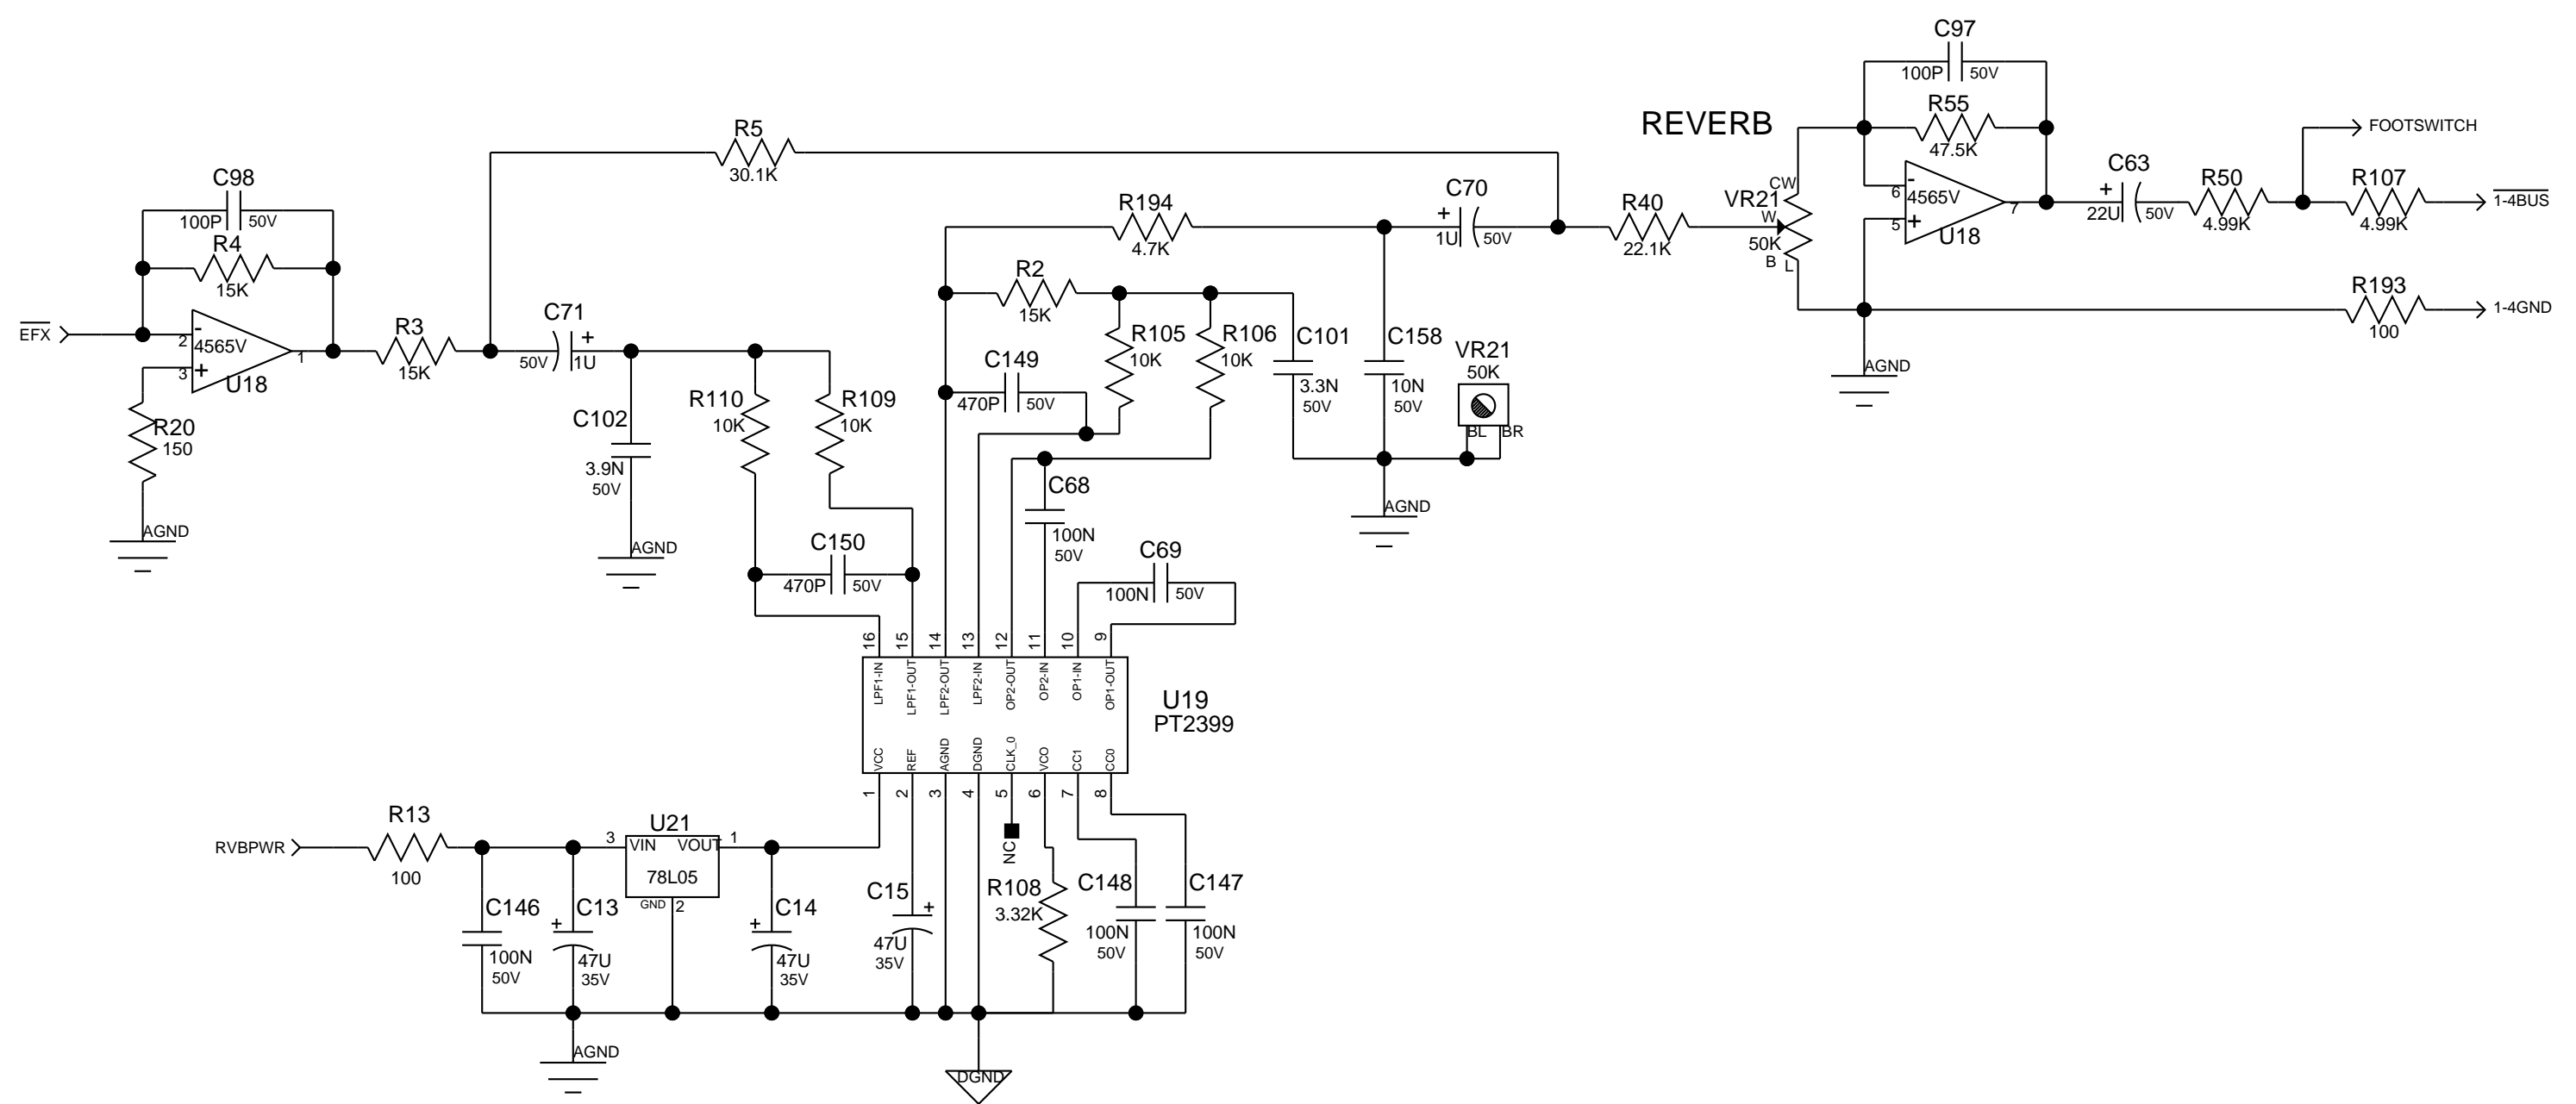

POWER AMP INTERCONNECT

Title: PVI5300
Sheet Title: MASTER
C Sheet 7 of 10 Date: 2-3-2011_14:55

Title: PVI5300
Sheet Title: EQ/FLS SECTION

MAIN METER

 Peavey Electronics Corp. P. O. Box 2898 Meridian, MS 39301	
Title: PVI5300 Sheet Title: LED ARRAY	
C Sheet 9 of 10	Date: 2-21-2011_15:50