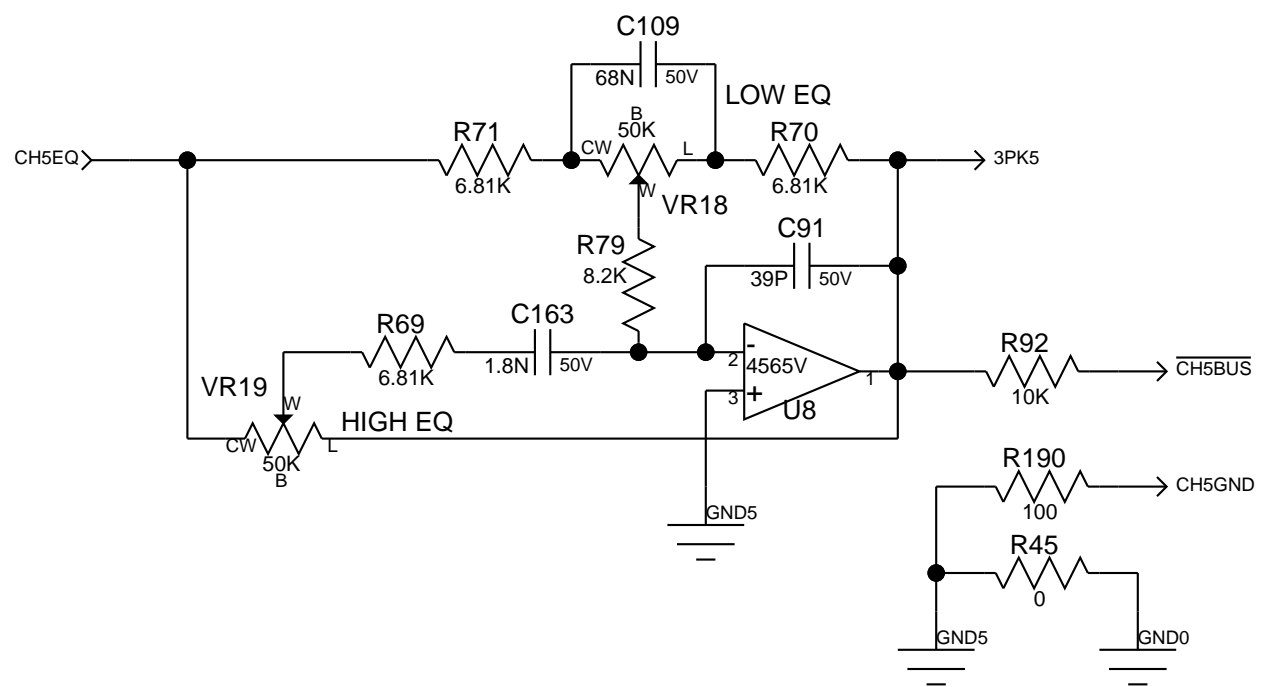

PEAVEY
Peavey Electronics Corp.
P. O. Box 2898
Meridian, MS 39301

Title: **PVI5300**
Sheet Title: **CHANNEL 5**

C Sheet 6 of 10 Date: 2-3-2011_14:55