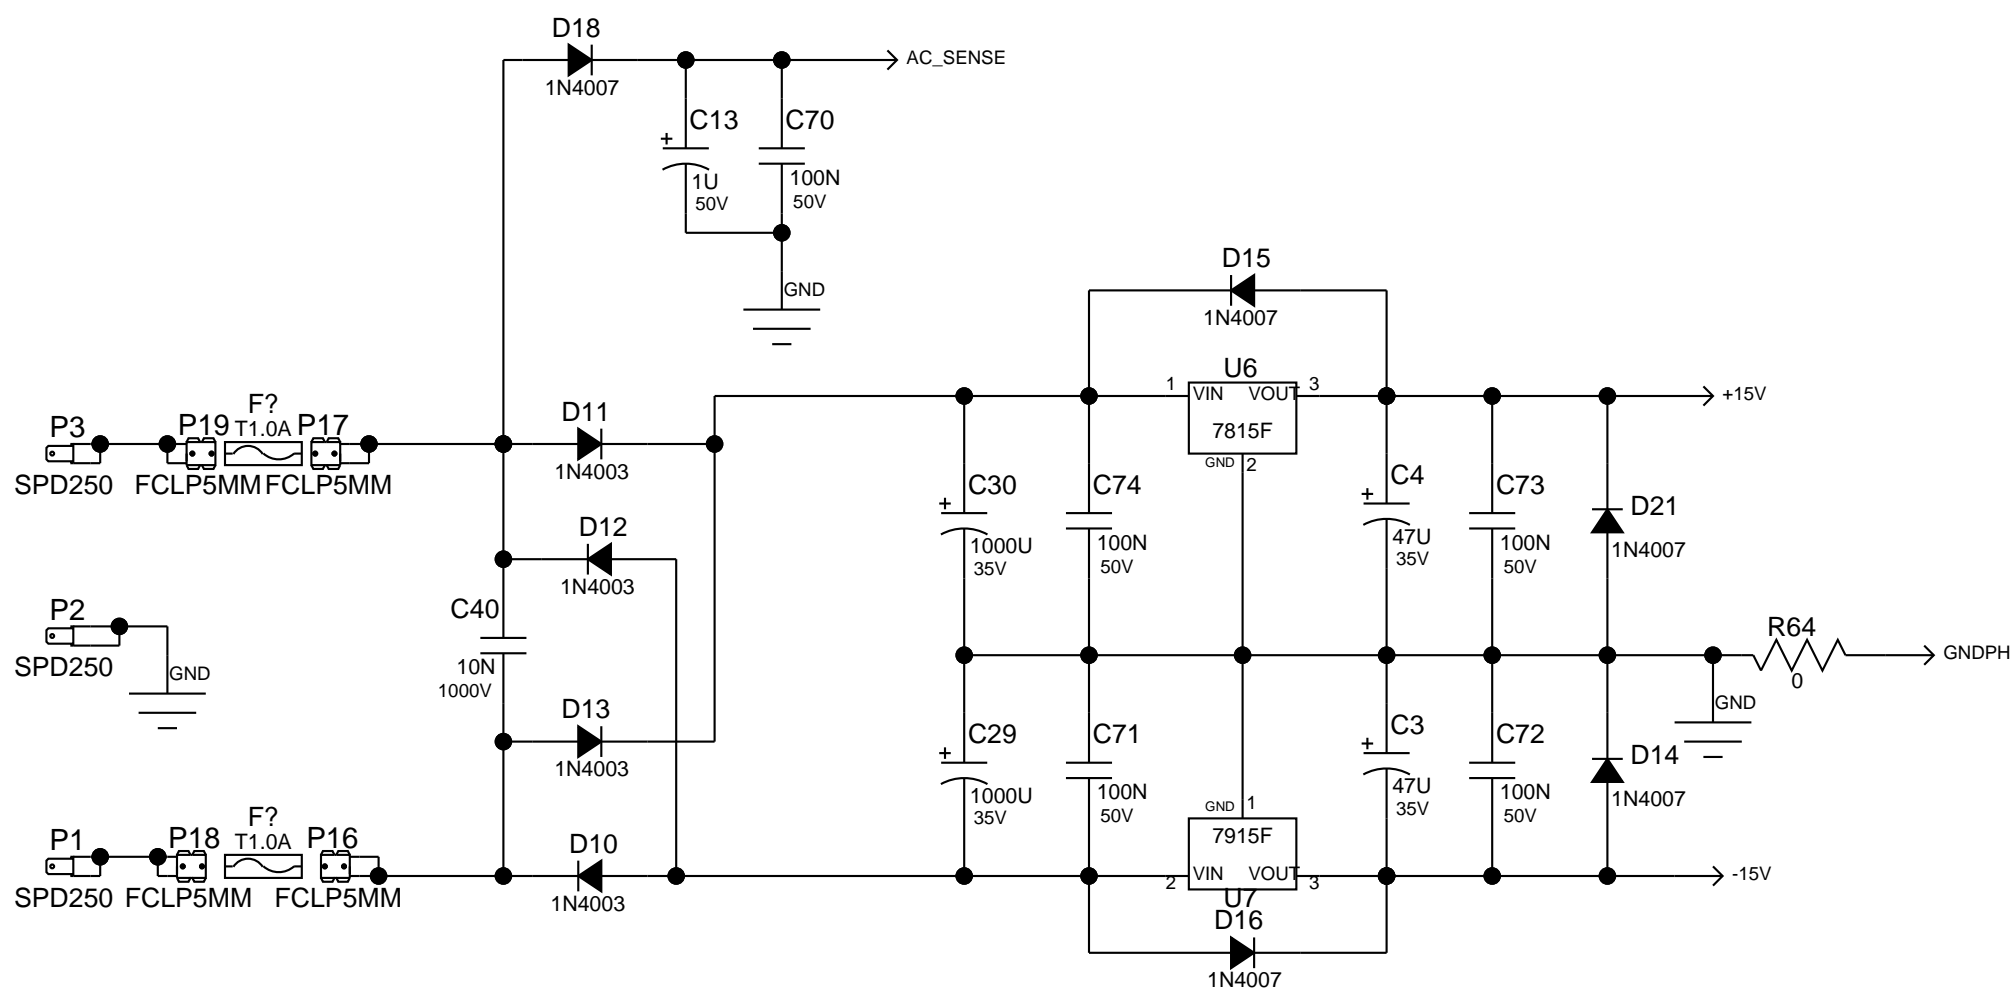

Title: PVI_AMPLIFIER_PVI5300
Sheet Title: POWER SUPPLY