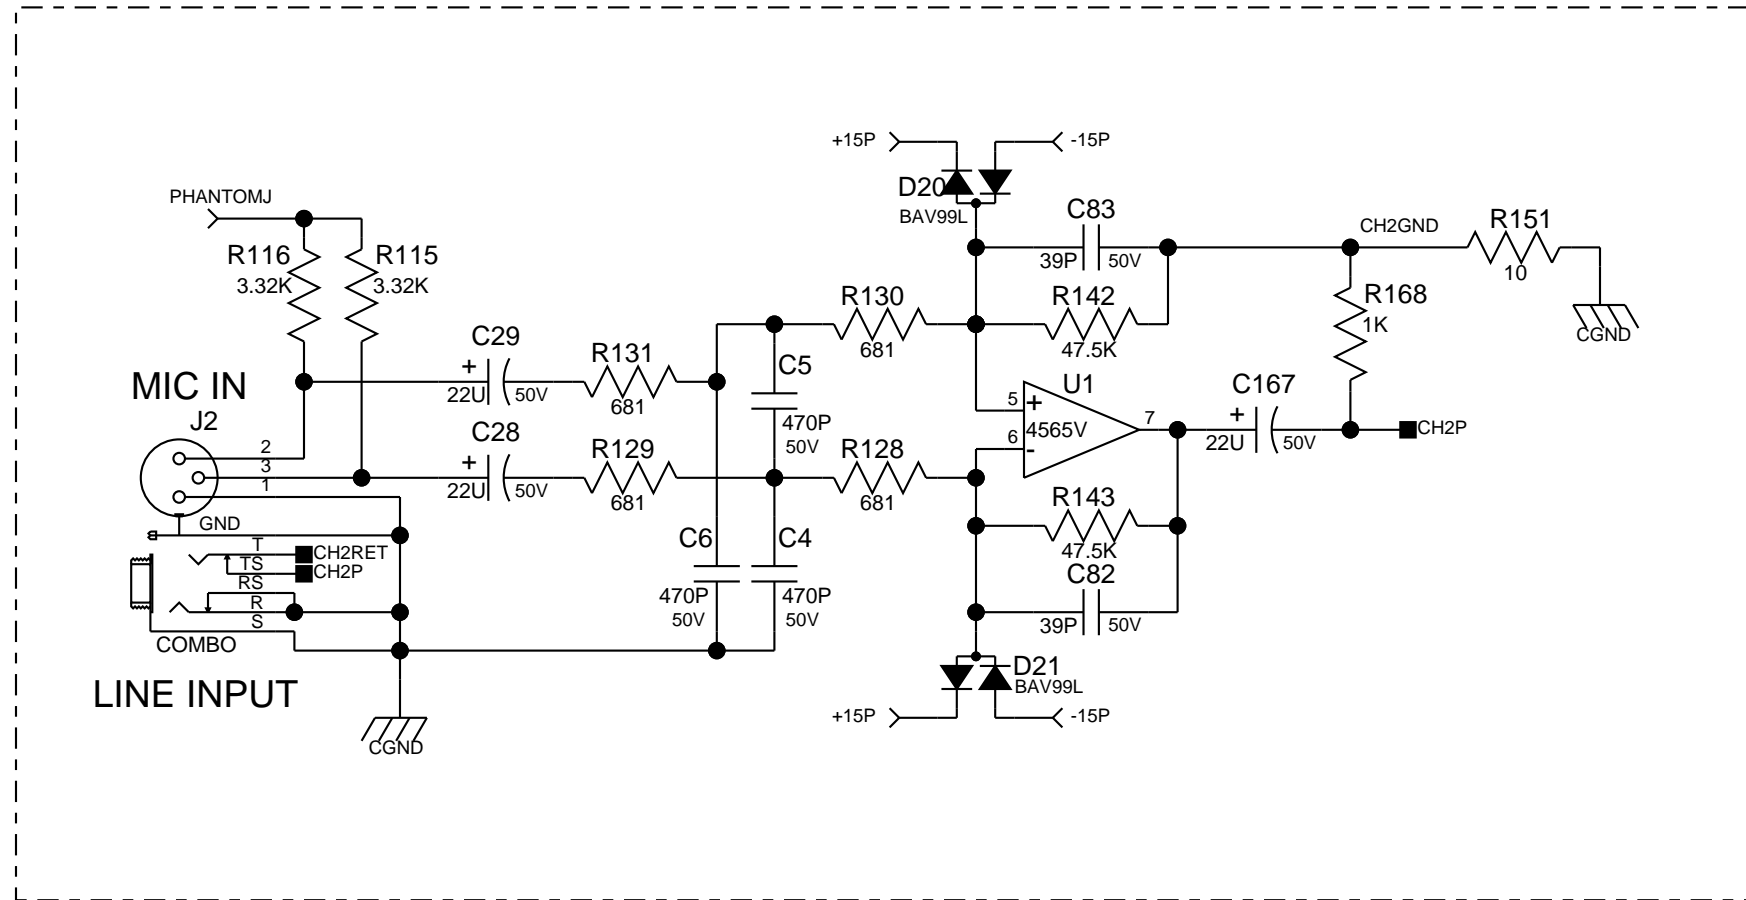

PEAVEY
Peavey Electronics Corp.
P. O. Box 2898
Meridian, MS 39301

Title: **PVI5300**
Sheet Title: **CHANNEL 2**

C Sheet 3 of 10 Date: 2-3-2011_14:55