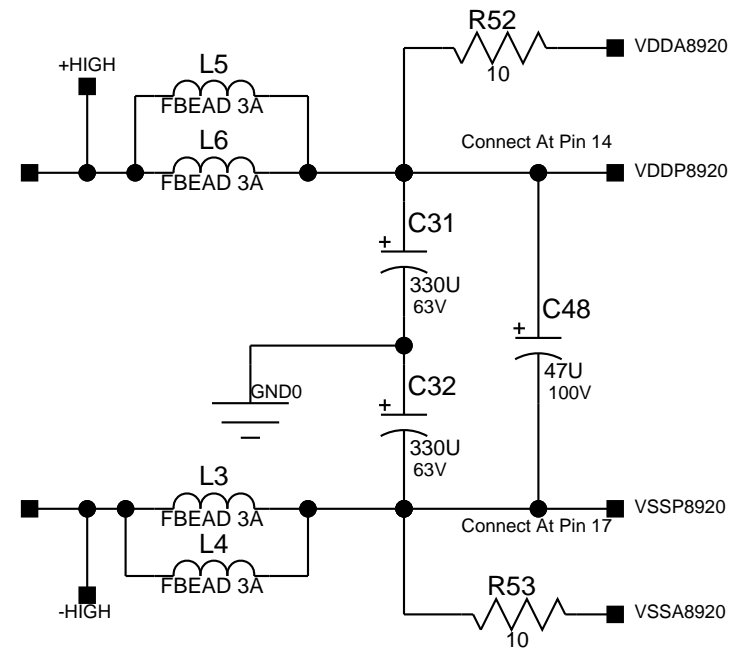

HW?
MICA

PEAVEY
Peavey Electronics Corp.
P. O. Box 2898
Meridian, MS 39301

Title: PVI_AMPLIFIER_PVI5300
Sheet Title: AMPLIFIER

C Sheet 3 of 4 Date: 2-2-2011_15:59