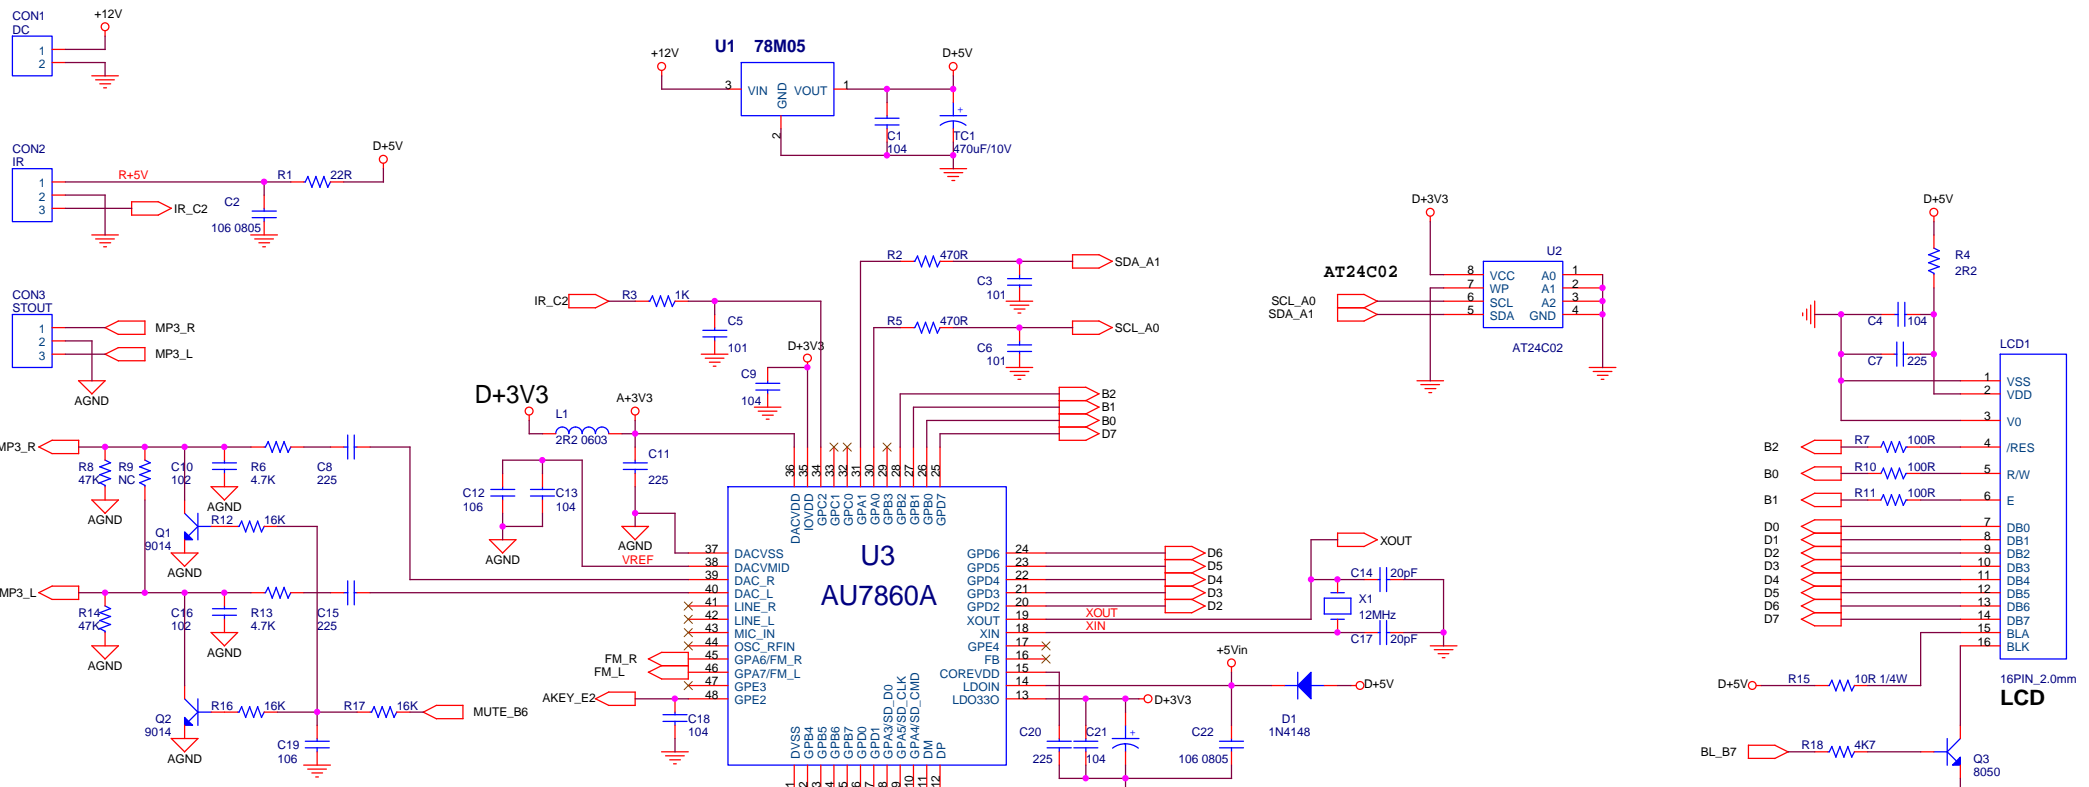

AU7860音频地 (AGND) 和数字地 (DGND) 要独立分开