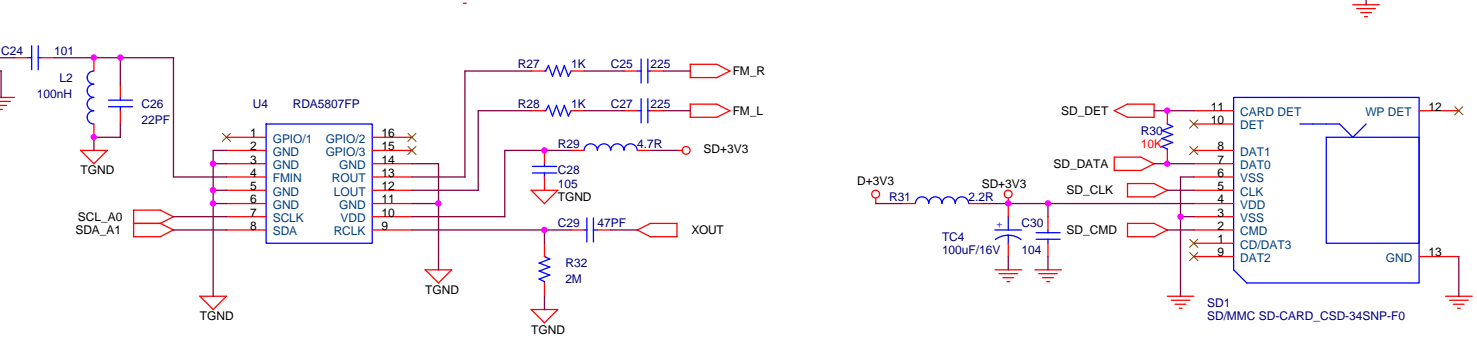

FocusAV TECH LTD.			
Title	<Title> AU7860		
Size	Document Number	WWW.FAV-TECH.COM	
A3	<Doc>	Rev <RevCode>	
Date:	Thursday, August 23, 2012	Sheet	1 of 1