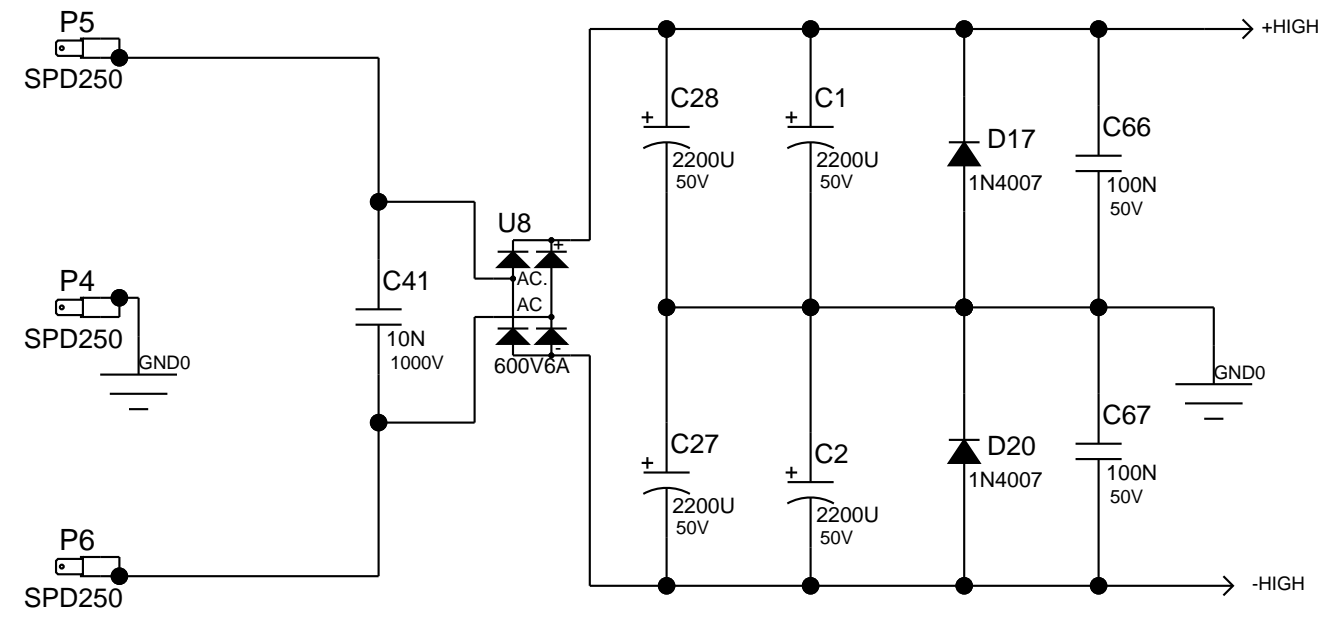

CHECK TO SEE IF 2200uF @ 50v WILL WORK.

POWER AMP INTERCONNECT