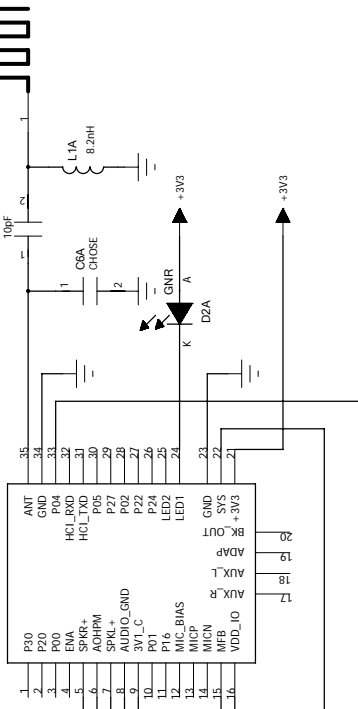

1

2

3

4

5

6

REVISION RECORD	
LTR	APPROVED:
ECO NO.	DATE:

D

C

B

A

ANT1

PVI5300: C183(10uF)
PVI6500/8500: C20A(10uF)