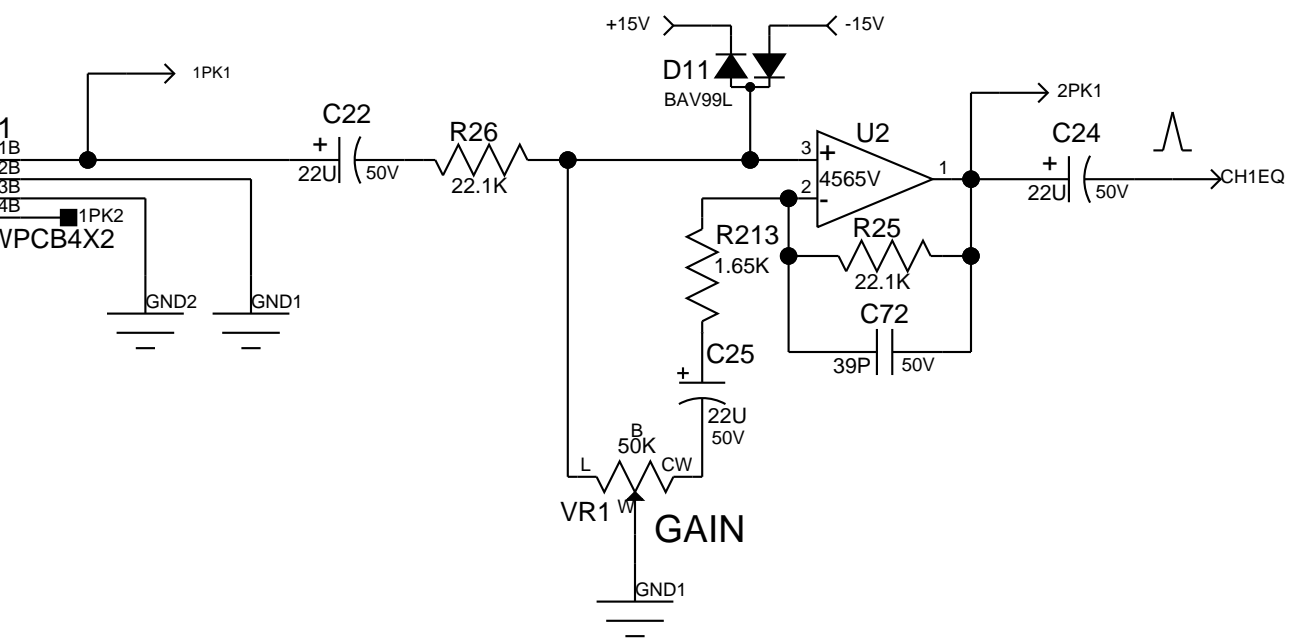

C Sheet 3 of 4 Date: 2-2-2011_15:59

CHECK TO SEE IF 2200uF @ 50v WILL WORK.

POWER AMP INTERCONNECT

Title: PVI_AMPLIFIER_PVI5300
 Sheet Title: POWER SUPPLY

PEAVEY
 Peavey Electronics Corp.
 P. O. Box 2898
 Meridian, MS 39301