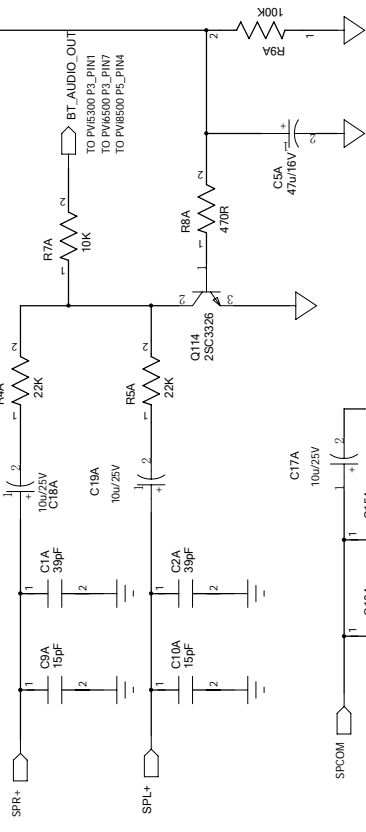

COMPANY: Shen zhen Uniwisdom Technology co,LTD

TITLE: PVI5300/6500/8500BT	
CODE: B	DRAWING NO:
SIZE: B	REV:
SCALE:	SHEET: 1 of 1

DRAWN:	DATED:
CHECKED:	DATED:
QUALITY CONTROL:	DATED:
RELEASED:	DATED:

D

C

B

A