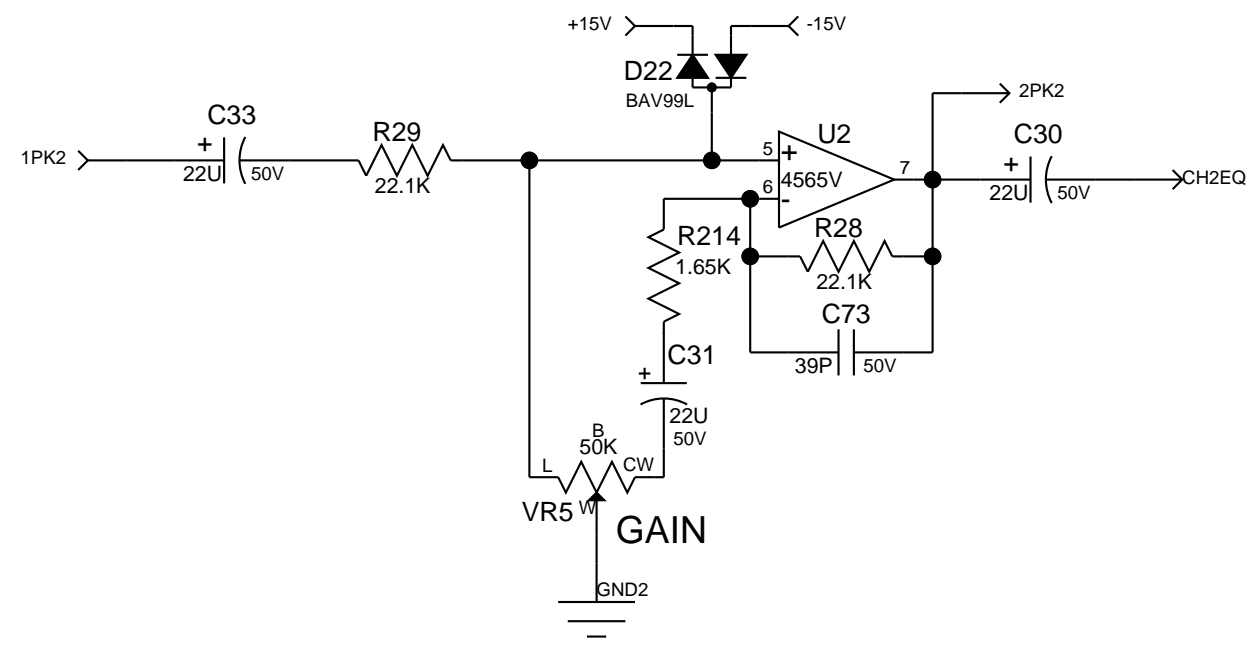

PEAVEY
Peavey Electronics Corp.
P. O. Box 2898
Meridian, MS 39301

Title: **PVI5300**
Sheet Title: **CHANNEL 2**

C Sheet 3 of 10 Date: 2-3-2011_14:55