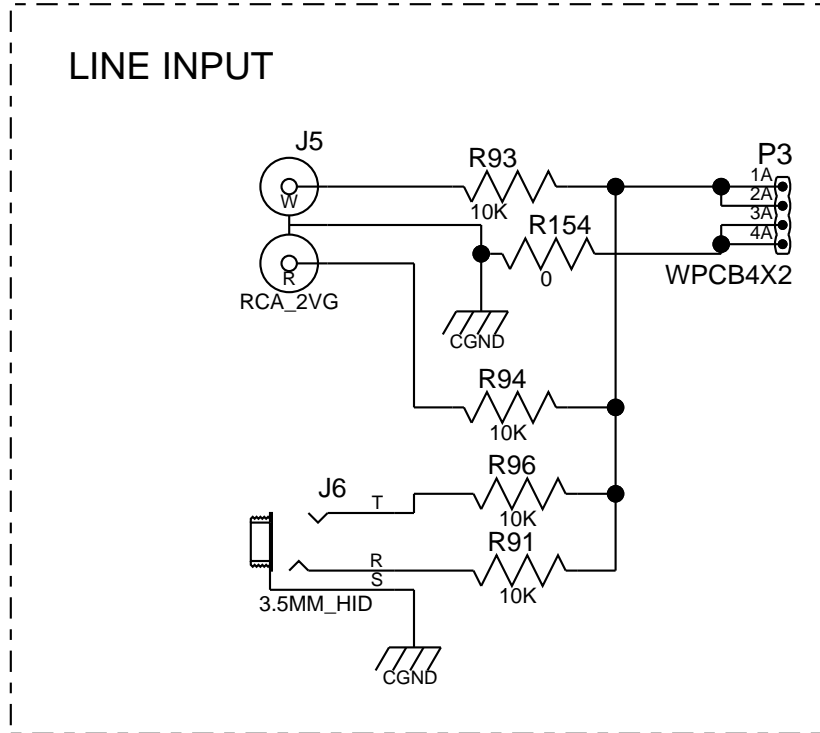

PEAVEY
Peavey Electronics Corp.
P. O. Box 2898
Meridian, MS 39301

Title: **PVI5300**
Sheet Title: **CHANNEL 5**

C Sheet 6 of 10 Date: 2-3-2011_14:55