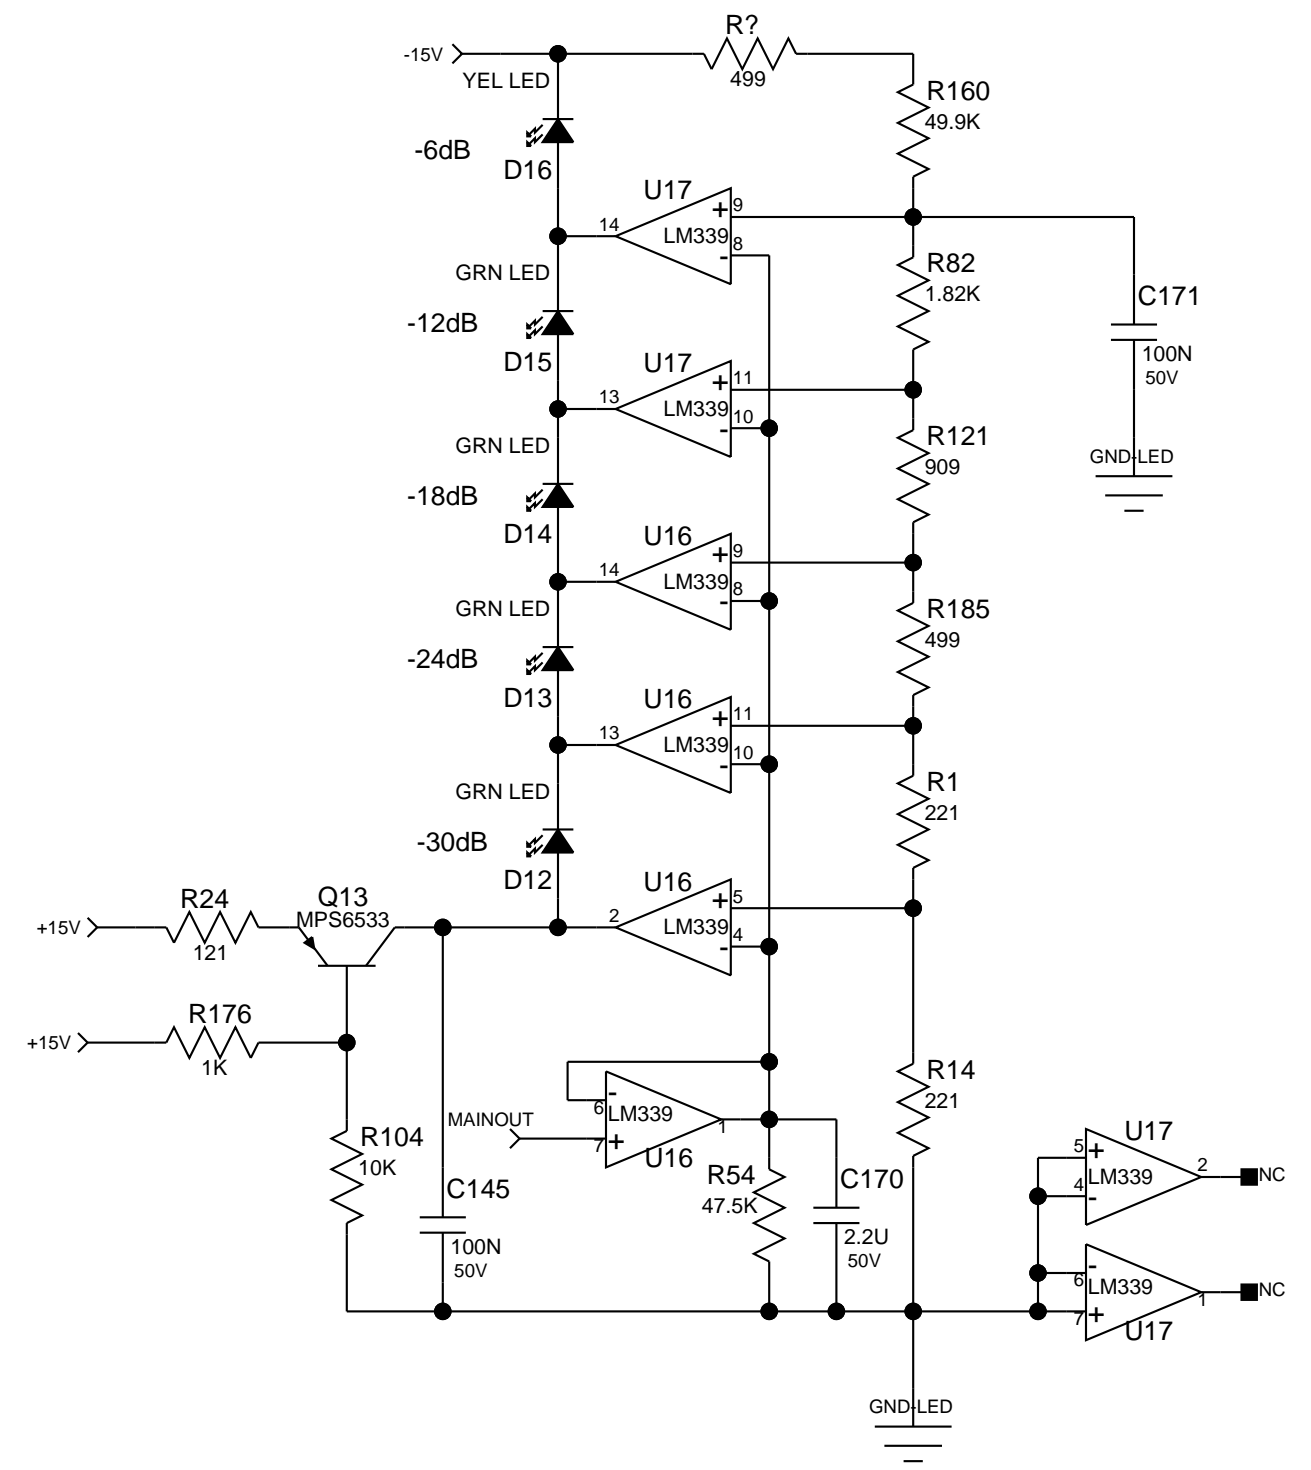

POWER AMP INTERCONNECT

Title: PVI5300
Sheet Title: MASTER
C Sheet 7 of 10 Date: 2-3-2011_14:55

Title: PVI5300
Sheet Title: EQ/FLS SECTION

MAIN METER

 Peavey Electronics Corp. P. O. Box 2898 Meridian, MS 39301	
Title: PVI5300 Sheet Title: LED ARRAY	
C Sheet 9 of 10	Date: 2-21-2011_15:50