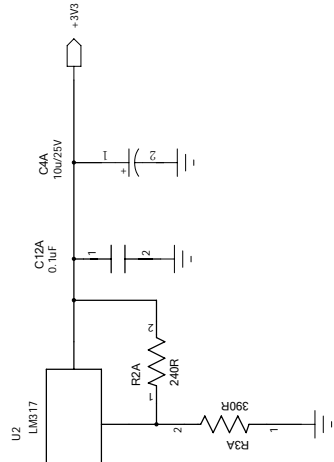

COMPANY: Shen zhen Uniwisdom Technology co,LTD

TITLE: PVI5300/6500/8500BT	
CODE: B	DRAWING NO:
SIZE: B	REV:
SCALE:	SHEET: 1 of 1

DRAWN:	DATED:
CHECKED:	DATED:
QUALITY CONTROL:	DATED:
RELEASED:	DATED:

D

C

B

A