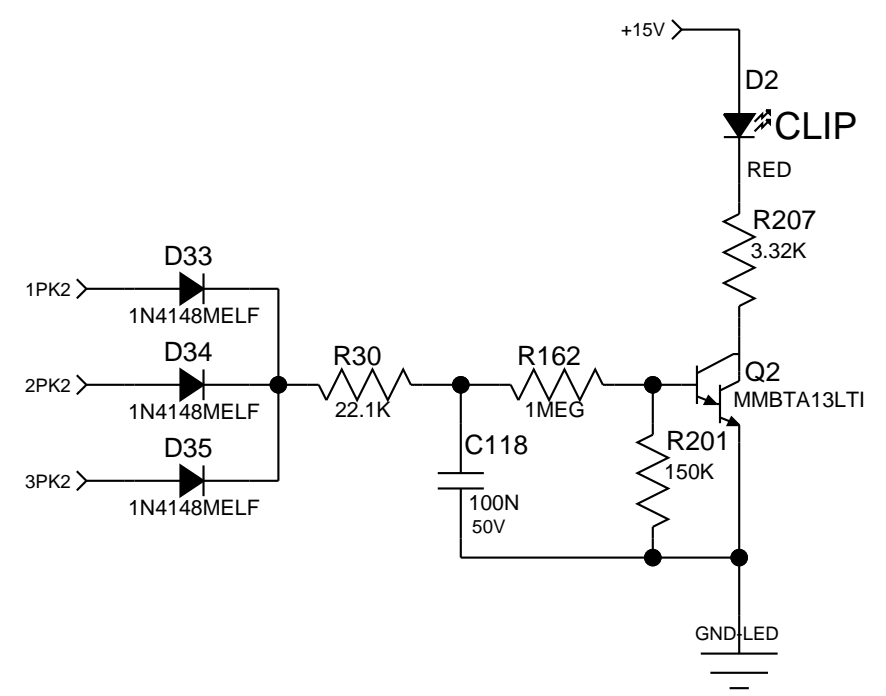

PEAVEY
Peavey Electronics Corp.
P. O. Box 2898
Meridian, MS 39301

Title: **PVI5300**
Sheet Title: **CHANNEL 2**

C Sheet 3 of 10 Date: 2-3-2011_14:55