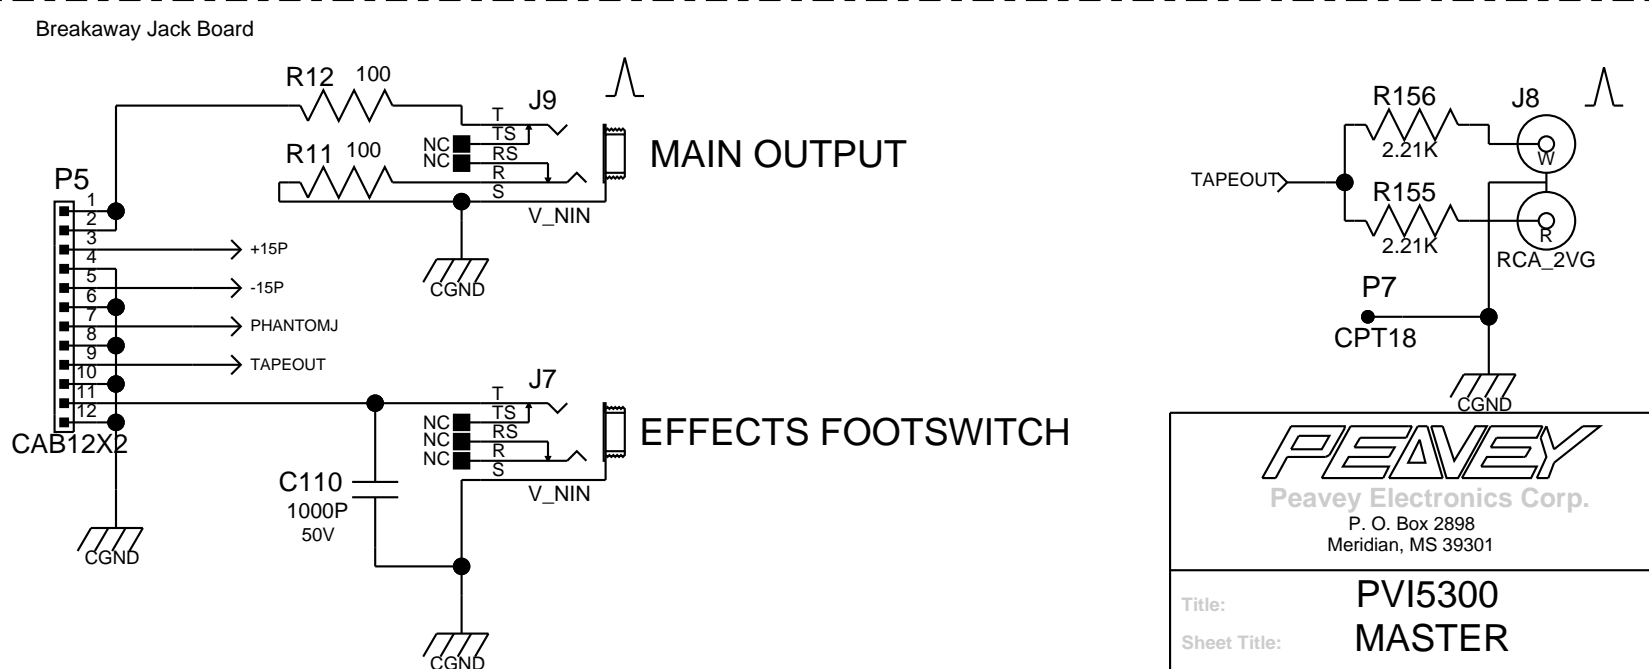

POWER AMP INTERCONNECT

Title: PVI5300
Sheet Title: MASTER
C Sheet 7 of 10 Date: 2-3-2011_14:55

Title: PVI5300
Sheet Title: EQ/FLS SECTION

MAIN METER

 Peavey Electronics Corp. P. O. Box 2898 Meridian, MS 39301	
Title: PVI5300 Sheet Title: LED ARRAY	
C Sheet 9 of 10	Date: 2-21-2011_15:50