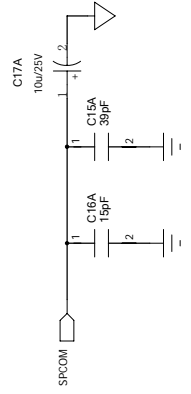

COMPANY: Shen zhen Uniwisdom Technology co,LTD

TITLE: PVI5300/6500/8500BT	
CODE: B	DRAWING NO:
SIZE: B	REV:
SCALE:	SHEET: 1 of 1

DRAWN:	DATED:
CHECKED:	DATED:
QUALITY CONTROL:	DATED:
RELEASED:	DATED:

D

C

B

A