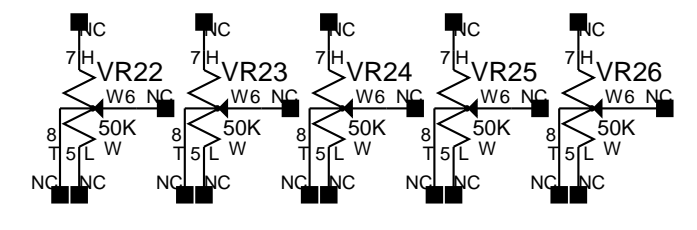

Title: **PVI5300**
Sheet Title: **CHANNEL 4**

C Sheet 5 of 10 Date: 2-3-2011_14:55

PEAVEY
 Peavey Electronics Corp.
 P. O. Box 2898
 Meridian, MS 39301

Title: **PVI5300**
 Sheet Title: **CHANNEL 5**

C Sheet 6 of 10 Date: 2-3-2011_14:55

POWER AMP INTERCONNECT

Title: PVI5300
Sheet Title: MASTER
C Sheet 7 of 10 Date: 2-3-2011_14:55

Title: PVI5300
Sheet Title: EQ/FLS SECTION

MAIN METER

 Peavey Electronics Corp. P. O. Box 2898 Meridian, MS 39301	
Title: PVI5300 Sheet Title: LED ARRAY	
C Sheet 9 of 10	Date: 2-21-2011_15:50