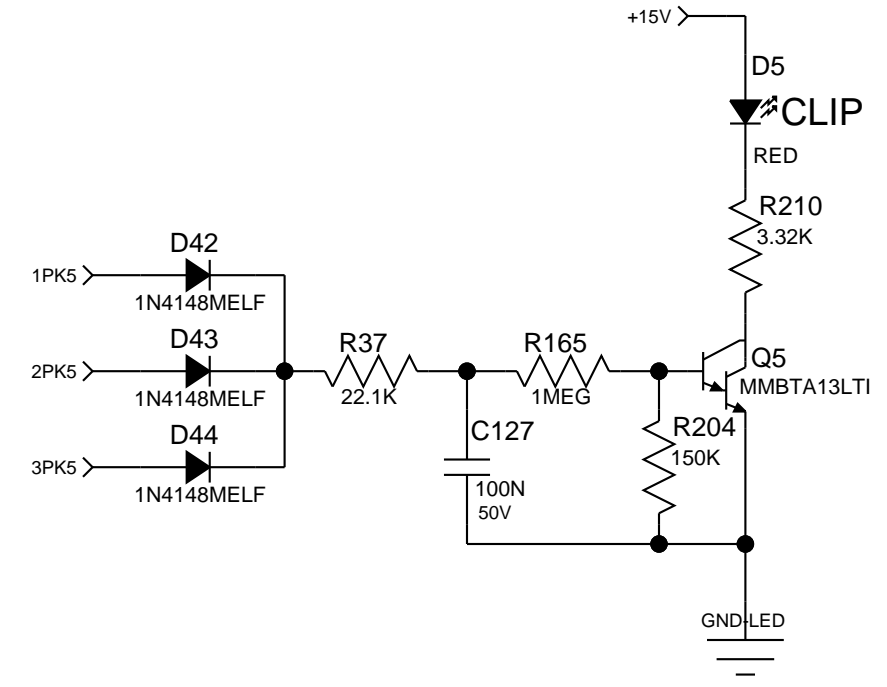

PEAVEY
Peavey Electronics Corp.
P. O. Box 2898
Meridian, MS 39301

Title: **PVI5300**
Sheet Title: **CHANNEL 5**

C Sheet 6 of 10 Date: 2-3-2011_14:55