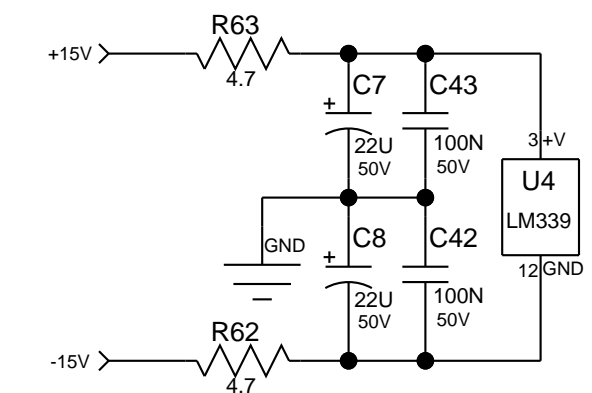

PEAVEY
Peavey Electronics Corp.
P. O. Box 2898
Meridian, MS 39301

Title: **PVI_AMPLIFIER_PVI5300**
Sheet Title: **INPUT/LIMITER**

C Sheet 2 of 4 Date: 2-2-2011_16:03