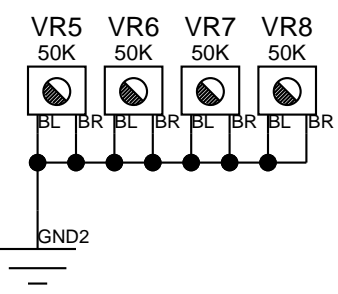

PEAVEY
Peavey Electronics Corp.
P. O. Box 2898
Meridian, MS 39301

Title: **PVI5300**
Sheet Title: **CHANNEL 2**

C Sheet 3 of 10 Date: 2-3-2011_14:55