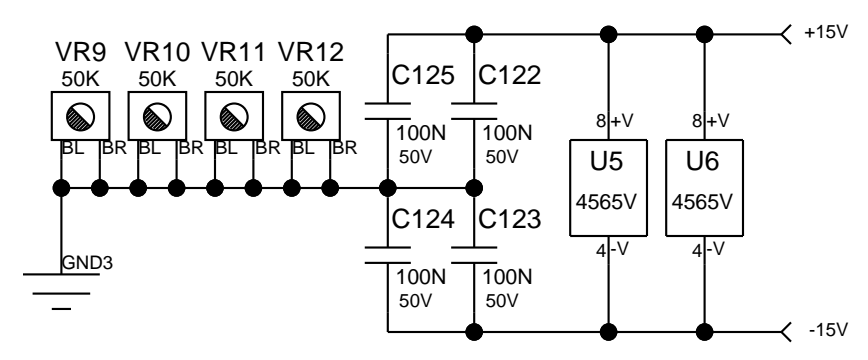

Title: **PVI5300**
 Sheet Title: **CHANNEL 1**

C Sheet 2 of 10 Date: 2-3-2011_14:55

PEAVEY
 Peavey Electronics Corp.
 P. O. Box 2898
 Meridian, MS 39301

Title: **PVI5300**
 Sheet Title: **CHANNEL 2**

C Sheet 3 of 10 Date: 2-3-2011_14:55