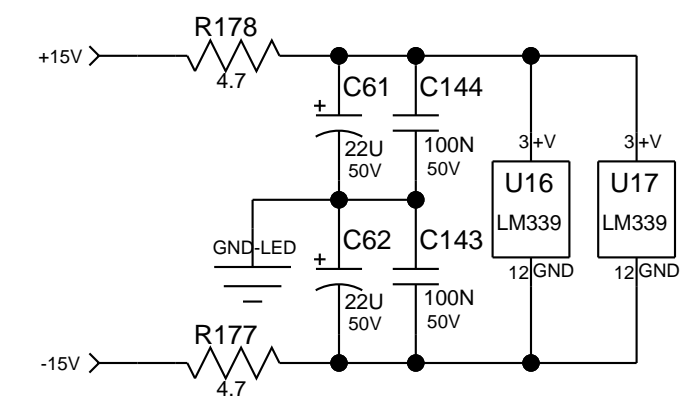

POWER AMP INTERCONNECT

Title: PVI5300
Sheet Title: MASTER
C Sheet 7 of 10 Date: 2-3-2011_14:55

Title: PVI5300
Sheet Title: EQ/FLS SECTION

MAIN METER

 Peavey Electronics Corp. P. O. Box 2898 Meridian, MS 39301	
Title: PVI5300 Sheet Title: LED ARRAY	
C Sheet 9 of 10	Date: 2-21-2011_15:50