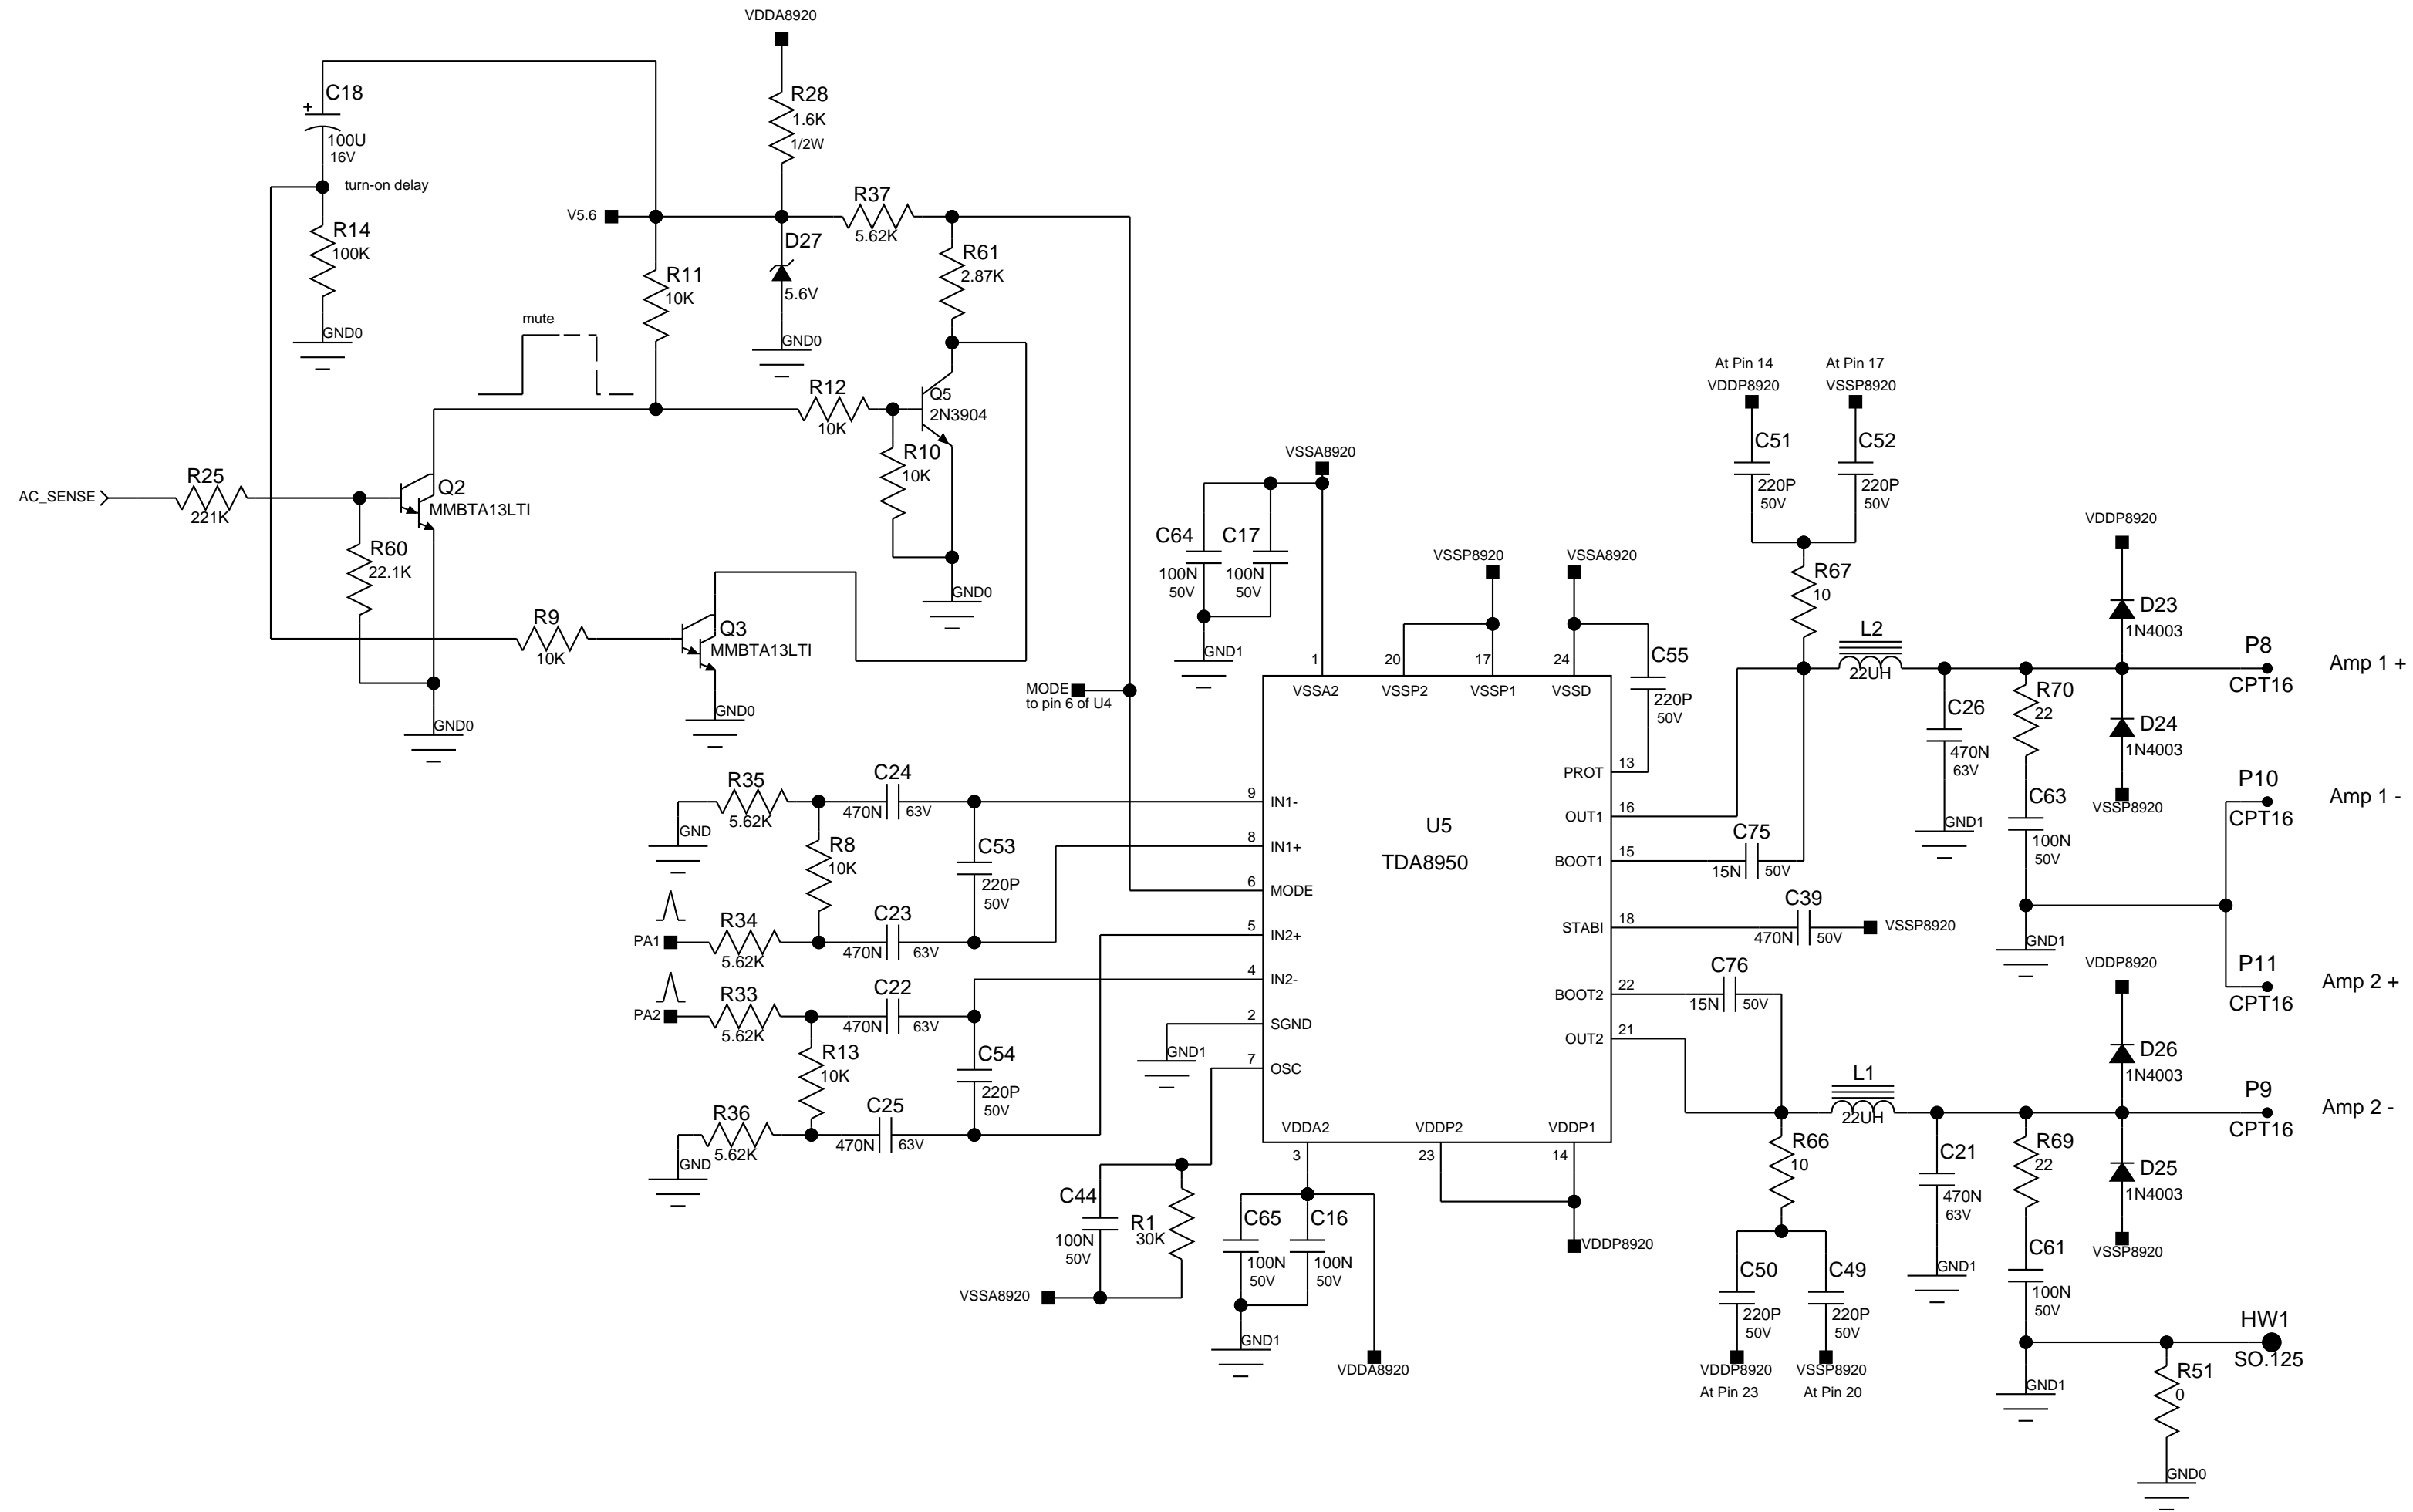

Title: **PVI_AMPLIFIER_PVI5300**
Sheet Title: **INPUT/LIMITER**

C Sheet 2 of 4 Date: 2-2-2011_16:03

HW?
MICA

PEAVEY
Peavey Electronics Corp.
P. O. Box 2898
Meridian, MS 39301

Title: PVI_AMPLIFIER_PVI5300
Sheet Title: AMPLIFIER