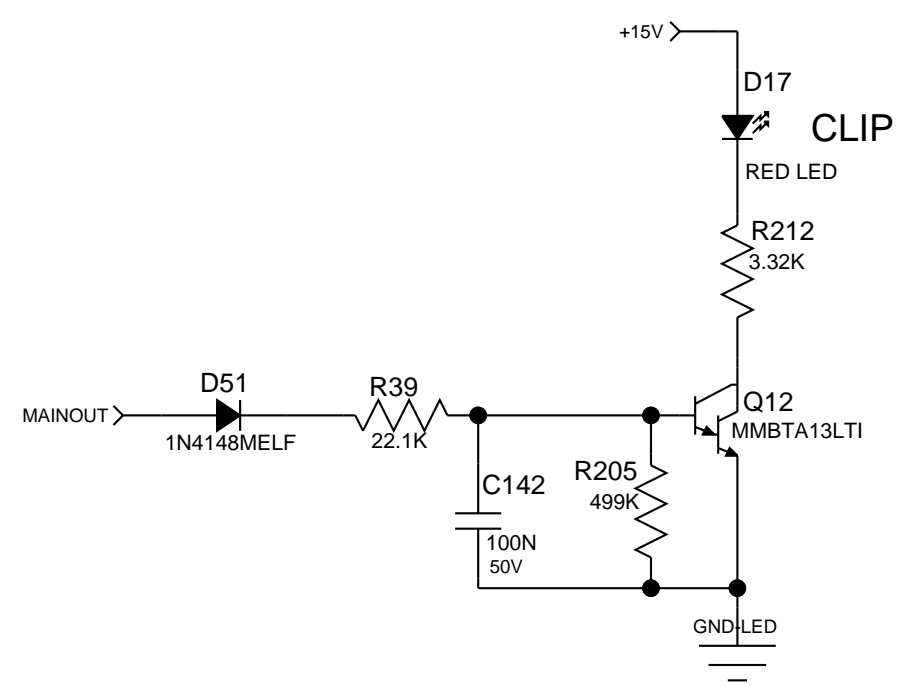

POWER AMP INTERCONNECT

Title: PVI5300
Sheet Title: MASTER
C Sheet 7 of 10 Date: 2-3-2011_14:55

Title: PVI5300
Sheet Title: EQ/FLS SECTION

MAIN METER

 Peavey Electronics Corp. P. O. Box 2898 Meridian, MS 39301	
Title: PVI5300 Sheet Title: LED ARRAY	
C Sheet 9 of 10	Date: 2-21-2011_15:50