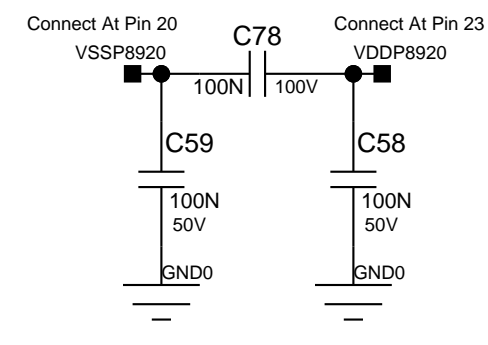

HW?
MICA

PEAVEY
Peavey Electronics Corp.
P. O. Box 2898
Meridian, MS 39301

Title: PVI_AMPLIFIER_PVI5300
Sheet Title: AMPLIFIER

C Sheet 3 of 4 Date: 2-2-2011_15:59