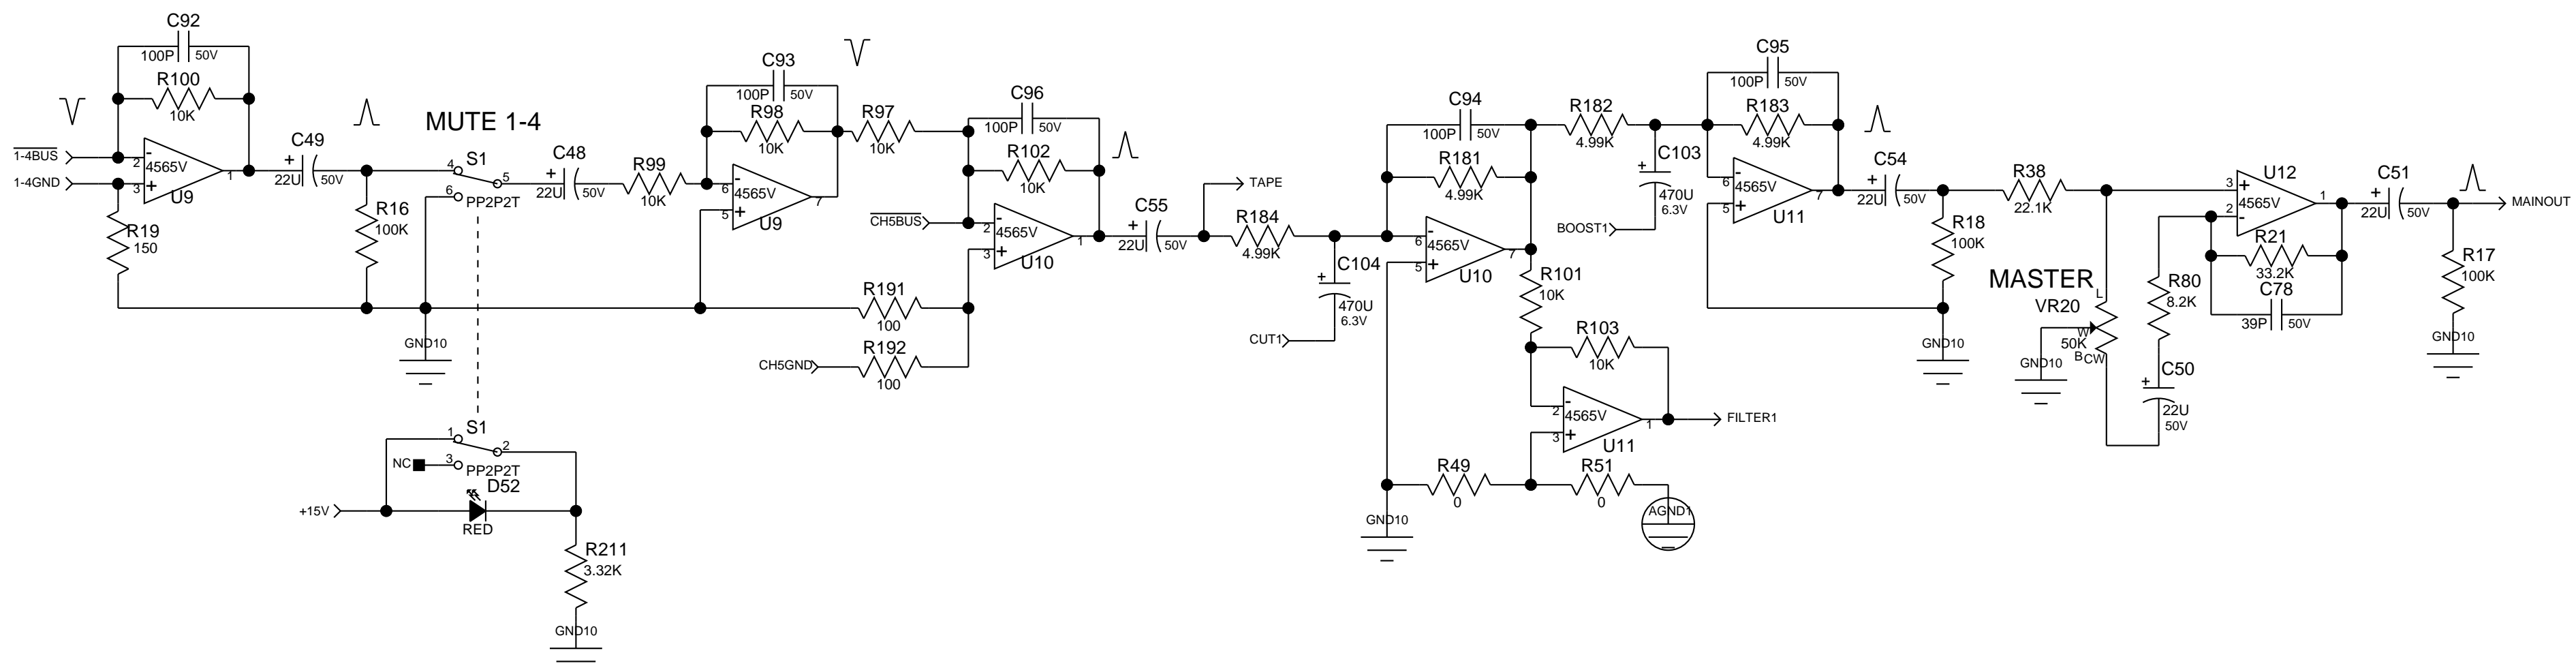

POWER AMP INTERCONNECT

Title: PVI5300
Sheet Title: MASTER
C Sheet 7 of 10 Date: 2-3-2011_14:55

Title: PVI5300
Sheet Title: EQ/FLS SECTION

MAIN METER

 Peavey Electronics Corp. P. O. Box 2898 Meridian, MS 39301	
Title: PVI5300 Sheet Title: LED ARRAY	
C Sheet 9 of 10	Date: 2-21-2011_15:50