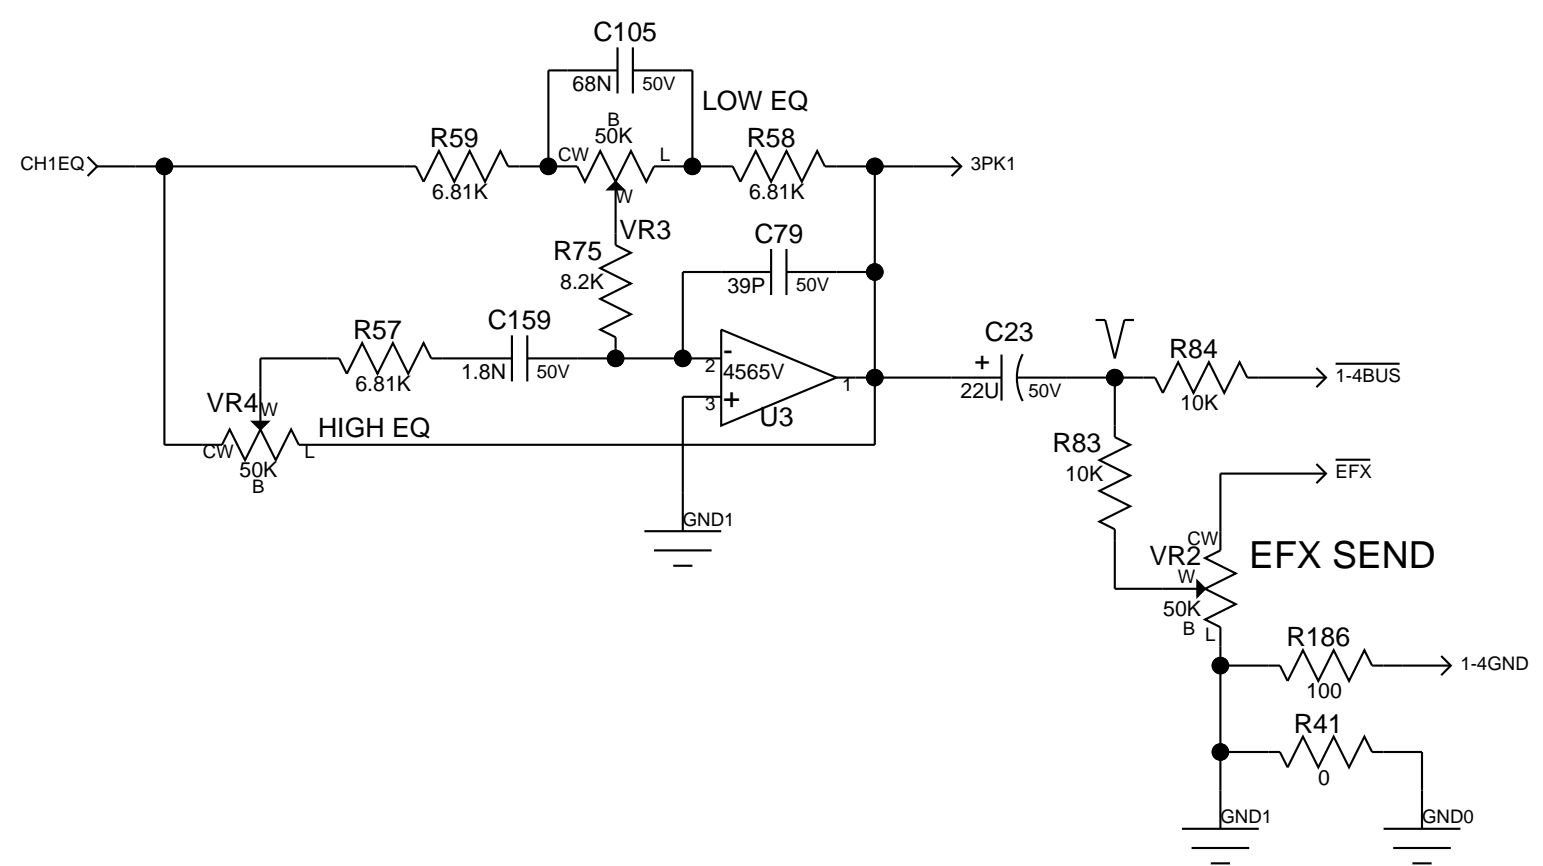

C Sheet 3 of 4 Date: 2-2-2011_15:59

CHECK TO SEE IF 2200uF @ 50v WILL WORK.

POWER AMP INTERCONNECT

Title: PVI_AMPLIFIER_PVI5300
 Sheet Title: POWER SUPPLY

PEAVEY
 Peavey Electronics Corp.
 P. O. Box 2898
 Meridian, MS 39301