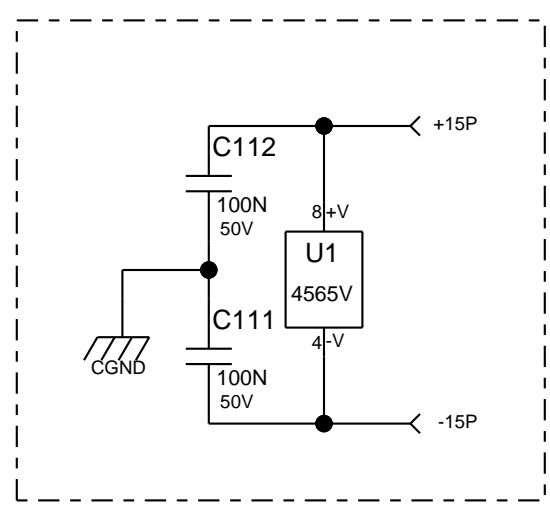

C Sheet 3 of 4 Date: 2-2-2011_15:59

CHECK TO SEE IF 2200uF @ 50v WILL WORK.

POWER AMP INTERCONNECT

Title: PVI_AMPLIFIER_PVI5300
 Sheet Title: POWER SUPPLY

PEAVEY
 Peavey Electronics Corp.
 P. O. Box 2898
 Meridian, MS 39301