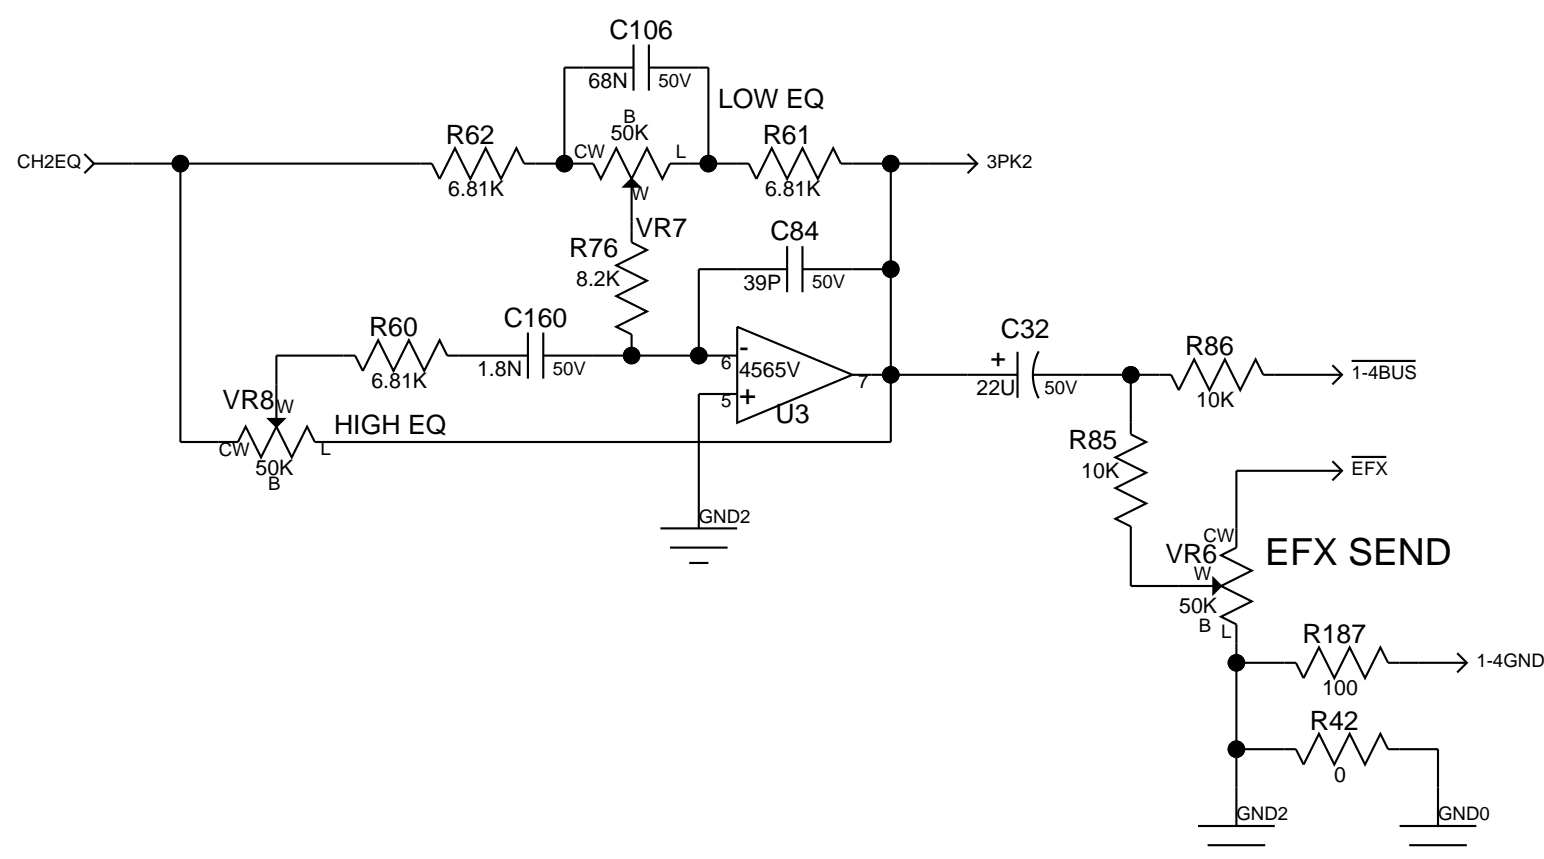

PEAVEY
Peavey Electronics Corp.
P. O. Box 2898
Meridian, MS 39301

Title: **PVI5300**
Sheet Title: **CHANNEL 2**

C Sheet 3 of 10 Date: 2-3-2011_14:55