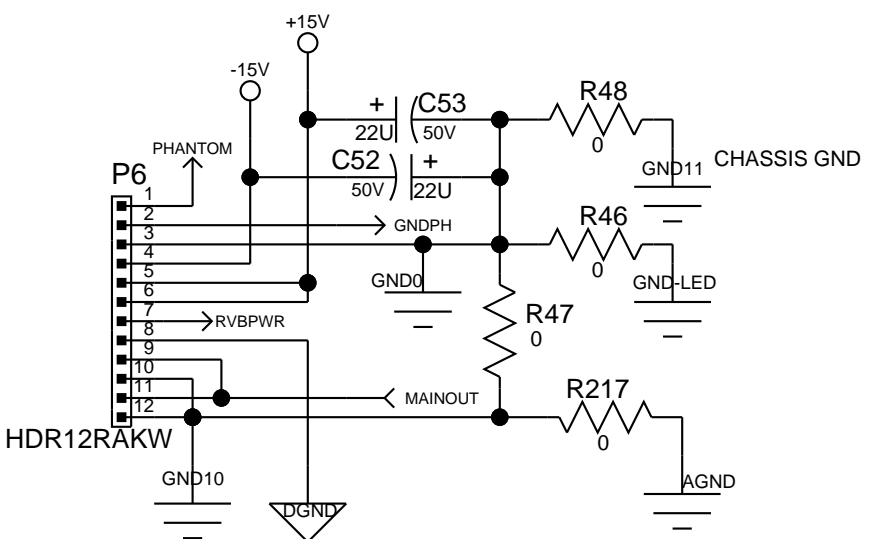

POWER AMP INTERCONNECT

Title: PVI5300
Sheet Title: MASTER
C Sheet 7 of 10 Date: 2-3-2011_14:55

Title: PVI5300
Sheet Title: EQ/FLS SECTION

MAIN METER

 Peavey Electronics Corp. P. O. Box 2898 Meridian, MS 39301	
Title: PVI5300 Sheet Title: LED ARRAY	
C Sheet 9 of 10	Date: 2-21-2011_15:50