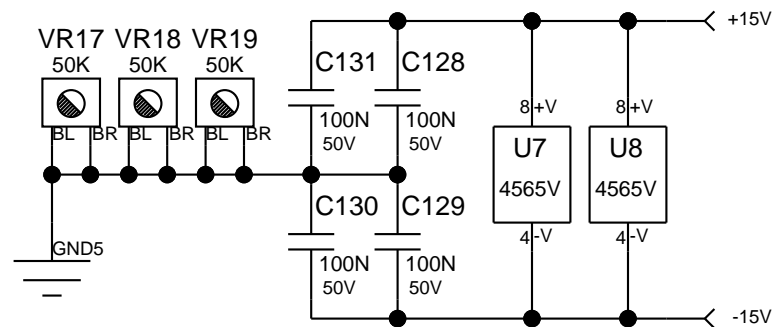

PEAVEY
Peavey Electronics Corp.
P. O. Box 2898
Meridian, MS 39301

Title: **PVI5300**
Sheet Title: **CHANNEL 5**

C Sheet 6 of 10 Date: 2-3-2011_14:55