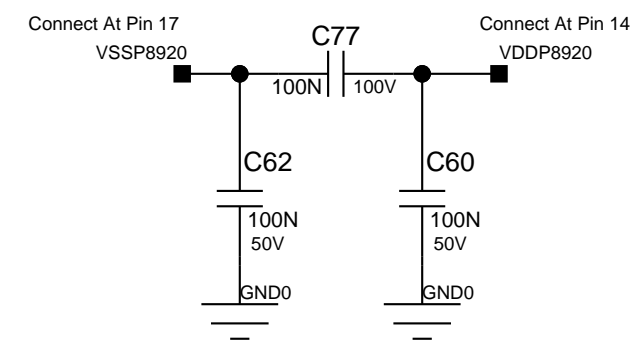

HW?
MICA

PEAVEY
Peavey Electronics Corp.
P. O. Box 2898
Meridian, MS 39301

Title: PVI_AMPLIFIER_PVI5300
Sheet Title: AMPLIFIER

C Sheet 3 of 4 Date: 2-2-2011_15:59