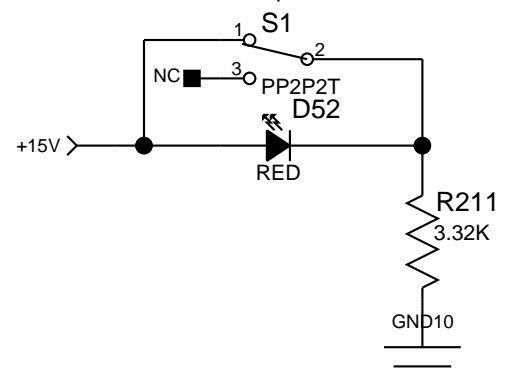

Title: **PVI5300**
Sheet Title: **CHANNEL 4**

C Sheet 5 of 10 Date: 2-3-2011_14:55

PEAVEY
 Peavey Electronics Corp.
 P. O. Box 2898
 Meridian, MS 39301

Title: **PVI5300**
 Sheet Title: **CHANNEL 5**

C Sheet 6 of 10 Date: 2-3-2011_14:55

POWER AMP INTERCONNECT

Title: PVI5300
Sheet Title: MASTER
C Sheet 7 of 10 Date: 2-3-2011_14:55

Title: PVI5300
Sheet Title: EQ/FLS SECTION

MAIN METER

 Peavey Electronics Corp. P. O. Box 2898 Meridian, MS 39301	
Title: PVI5300 Sheet Title: LED ARRAY	
C Sheet 9 of 10	Date: 2-21-2011_15:50