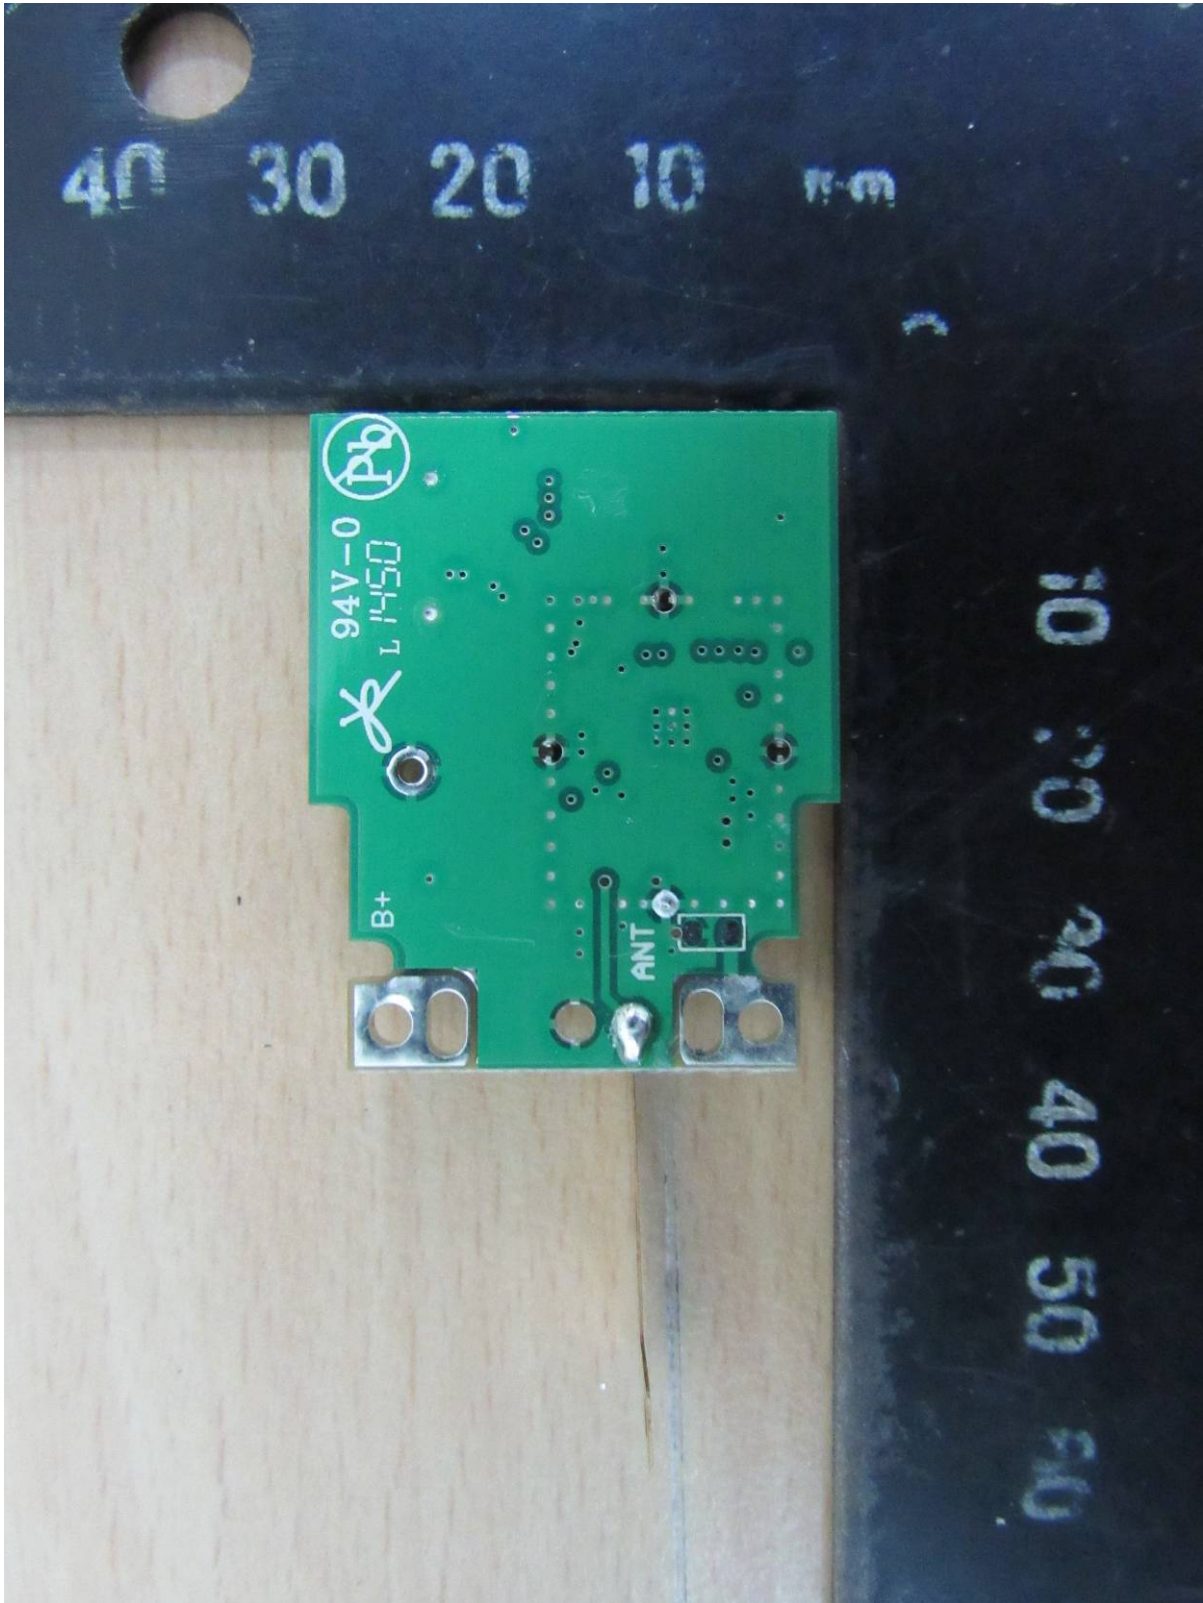

Worldwide Testing Services(Taiwan) Co., Ltd.

Registration number: W6M21601-15530-C-1
FCC ID: I4S-PCXDHT
IC: 3642A-PCXDHT