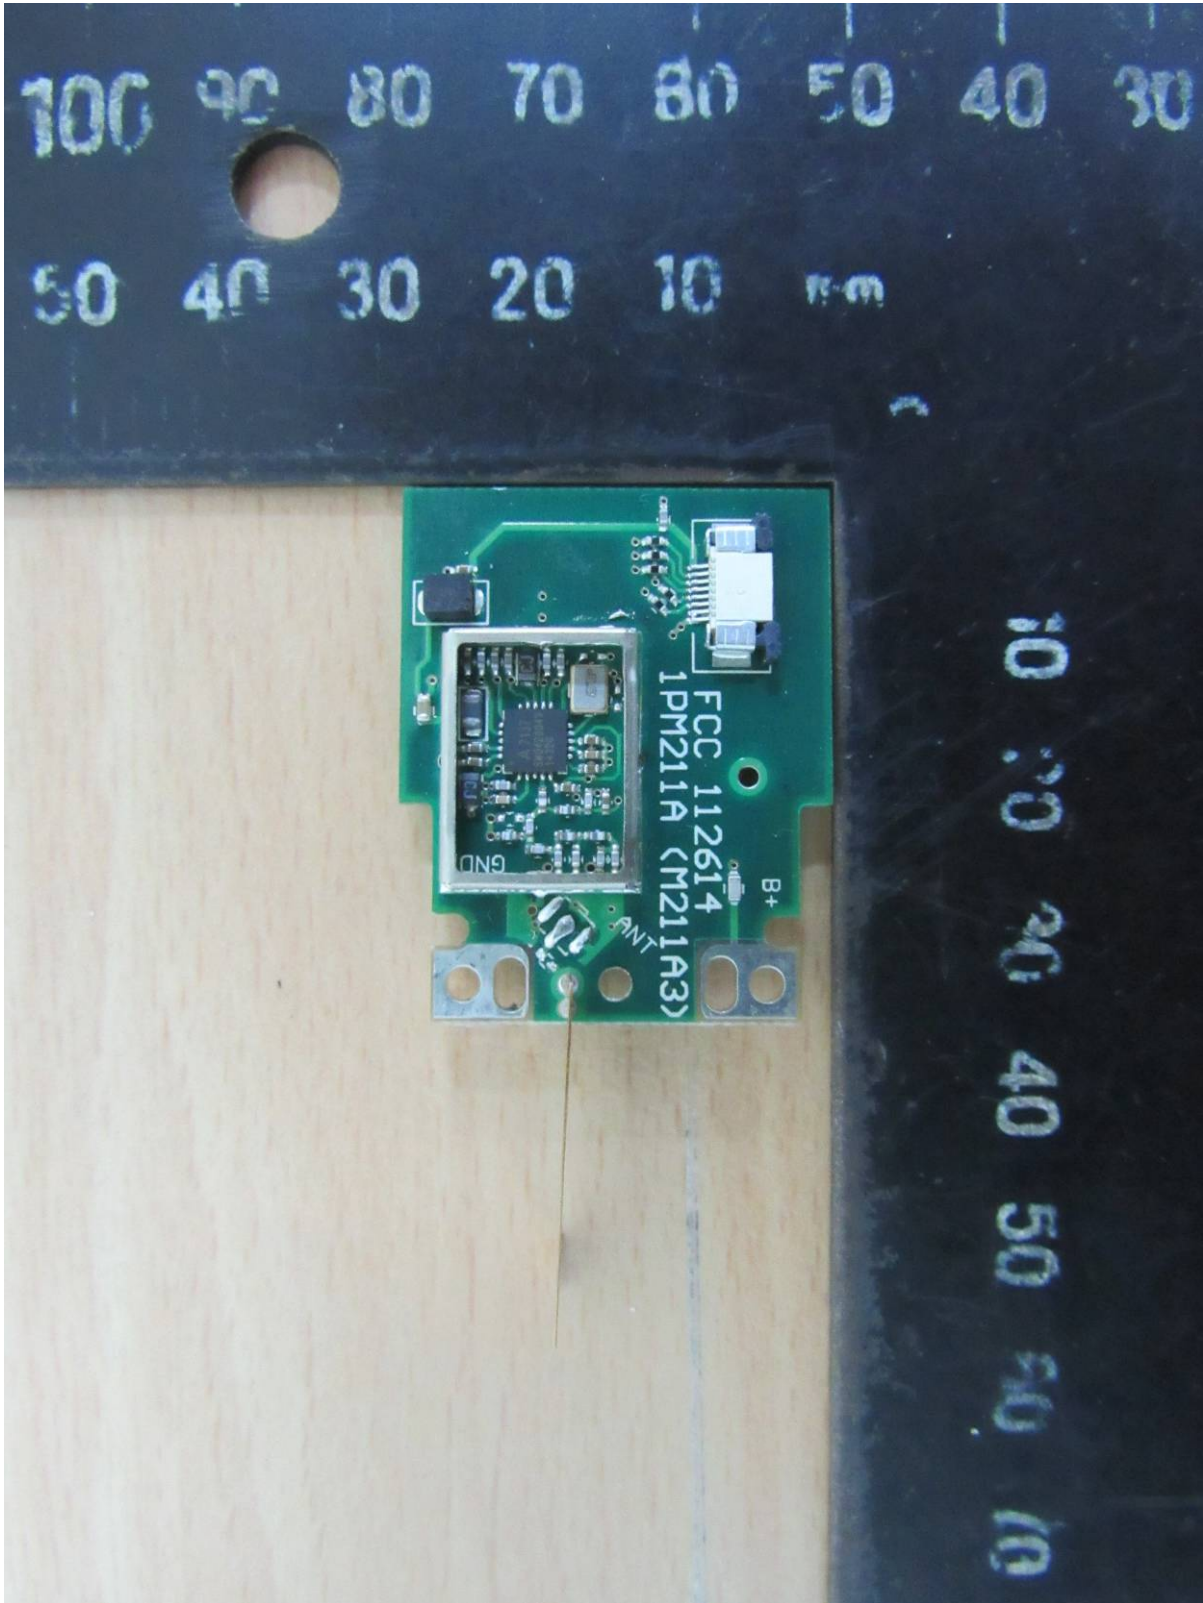

Worldwide Testing Services(Taiwan) Co., Ltd.

Registration number: W6M21601-15530-C-1
FCC ID: I4S-PCXDHT
IC: 3642A-PCXDHT