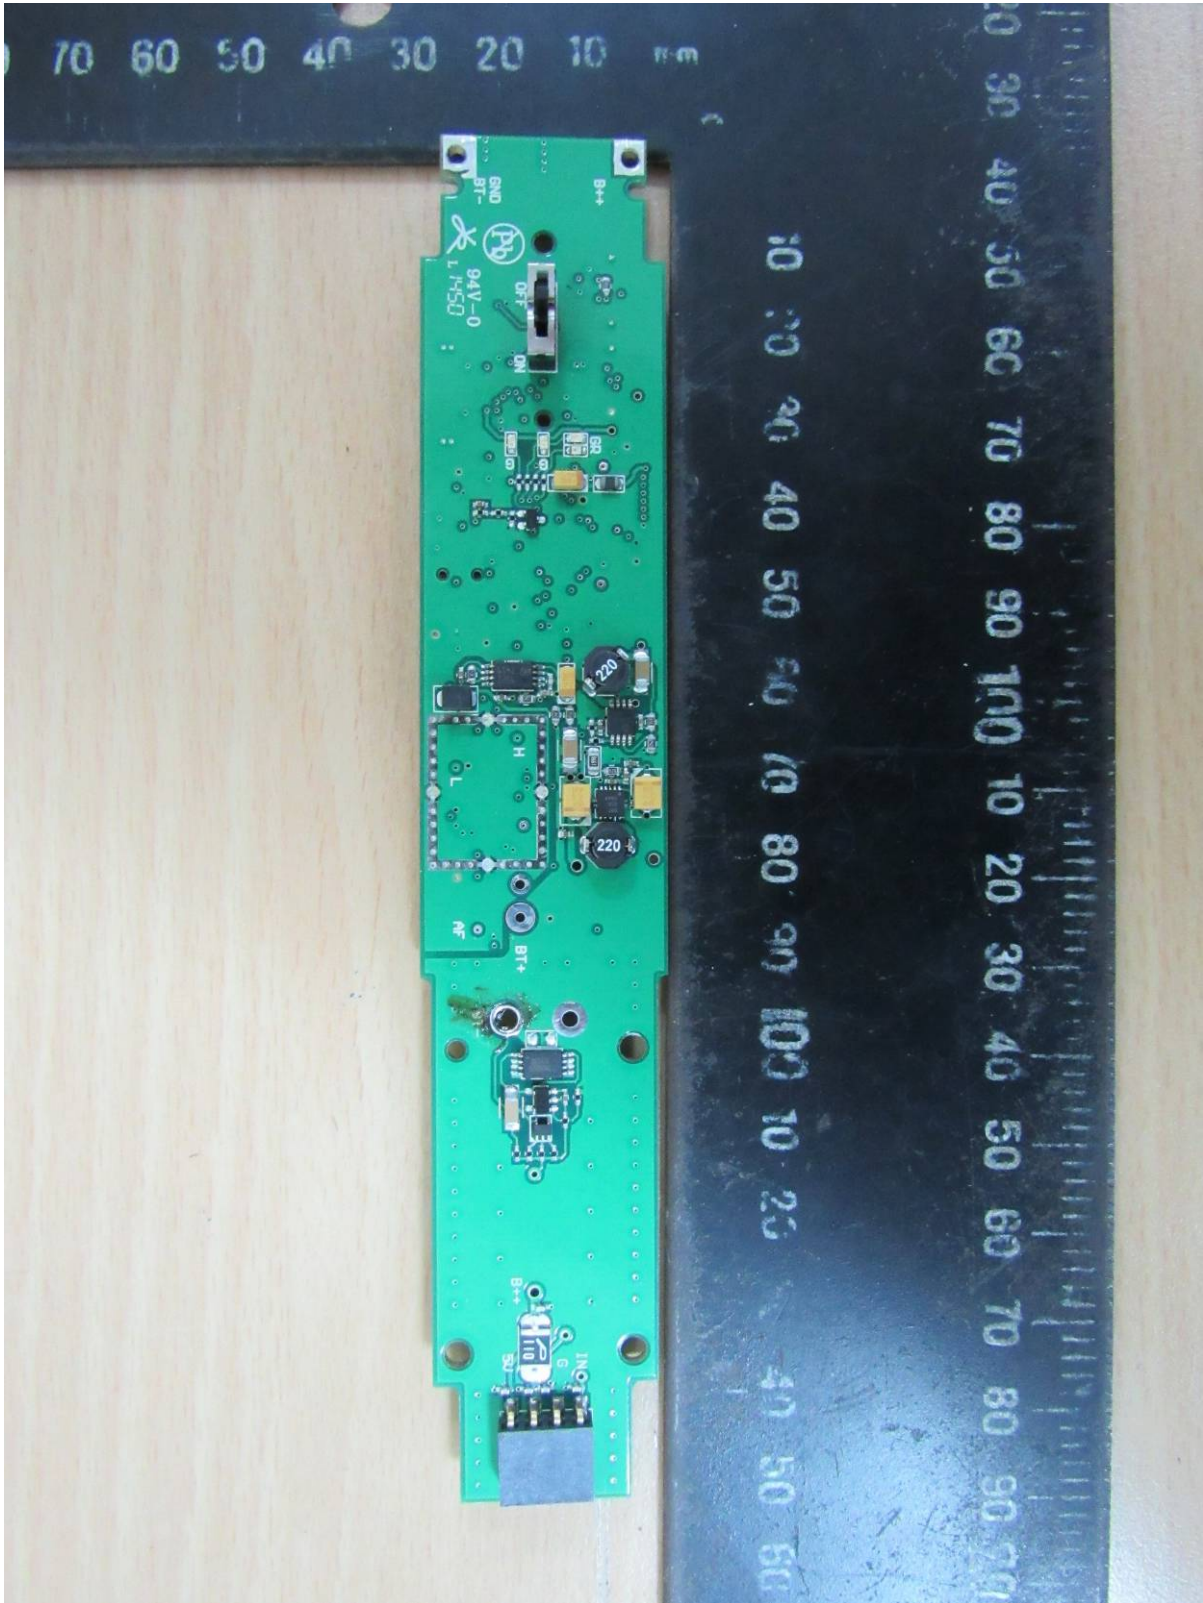

Registration number: W6M21601-15530-C-1
FCC ID: I4S-PCXDHT
IC: 3642A-PCXDHT

Internal Photos

Worldwide Testing Services(Taiwan) Co., Ltd.

Registration number: W6M21601-15530-C-1
FCC ID: I4S-PCXDHT
IC: 3642A-PCXDHT

Registration number: W6M21601-15530-C-1
FCC ID: I4S-PCXDHT
IC: 3642A-PCXDHT

Worldwide Testing Services(Taiwan) Co., Ltd.

Registration number: W6M21601-15530-C-1
FCC ID: I4S-PCXDHT
IC: 3642A-PCXDHT

Worldwide Testing Services(Taiwan) Co., Ltd.

Registration number: W6M21601-15530-C-1
FCC ID: I4S-PCXDHT
IC: 3642A-PCXDHT

Registration number: W6M21601-15530-C-1
FCC ID: I4S-PCXDHT
IC: 3642A-PCXDHT

Worldwide Testing Services(Taiwan) Co., Ltd.

Registration number: W6M21601-15530-C-1
FCC ID: I4S-PCXDHT
IC: 3642A-PCXDHT