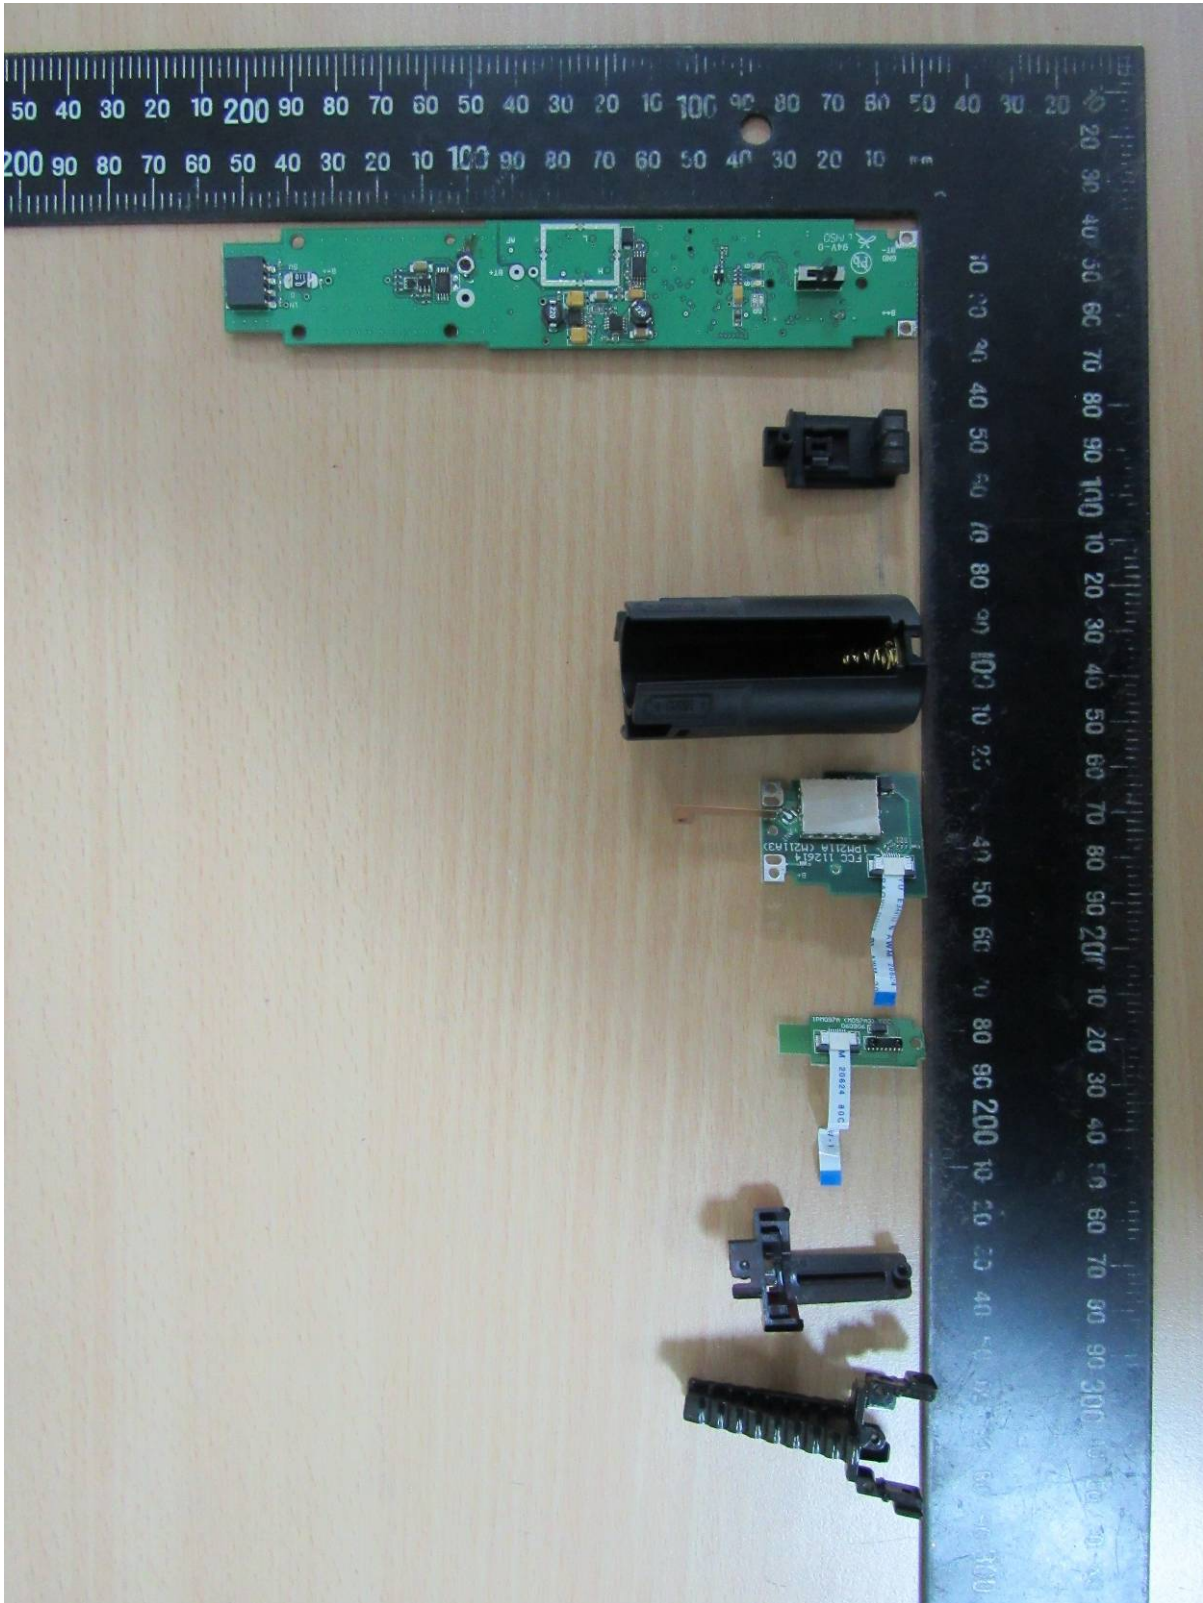

Worldwide Testing Services(Taiwan) Co., Ltd.

Registration number: W6M21601-15530-C-1
FCC ID: I4S-PCXDHT
IC: 3642A-PCXDHT