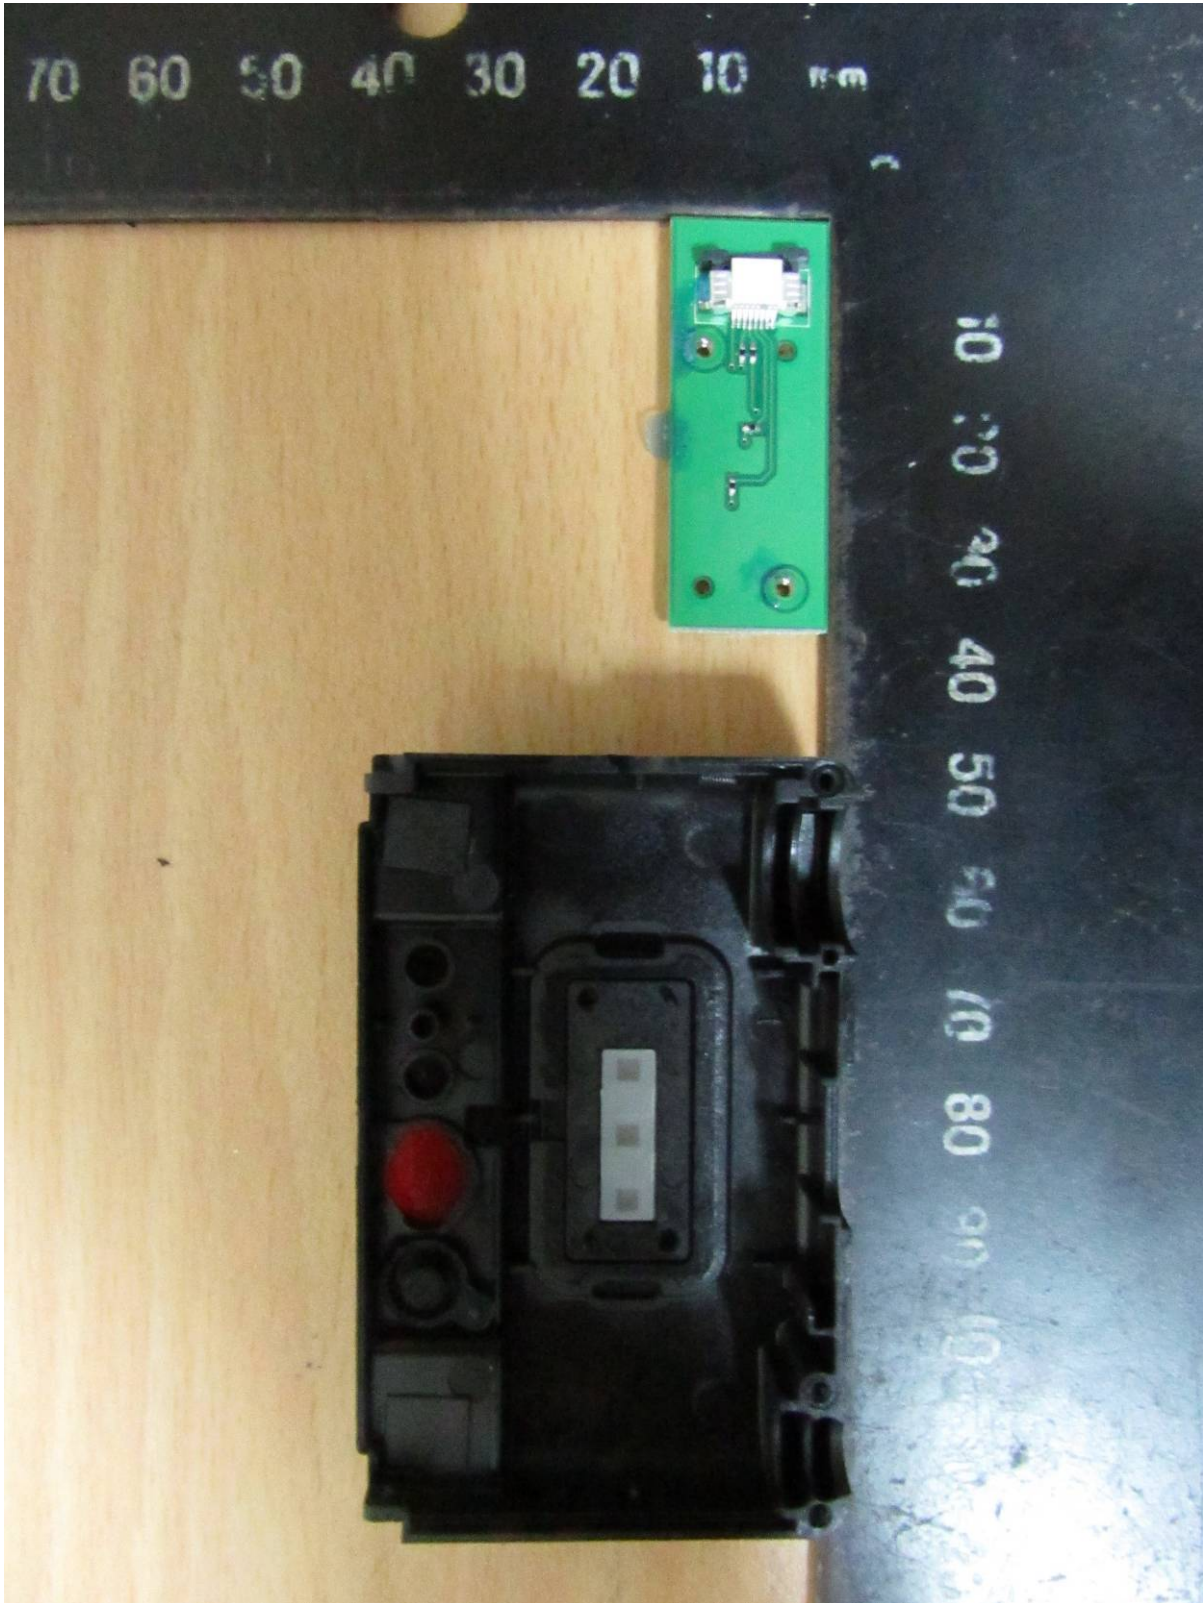

Worldwide Testing Services(Taiwan) Co., Ltd.

Registration number: W6M21601-15531-C-1
FCC ID: I4S-PCXDBP
IC: 3642A-PCXDBP