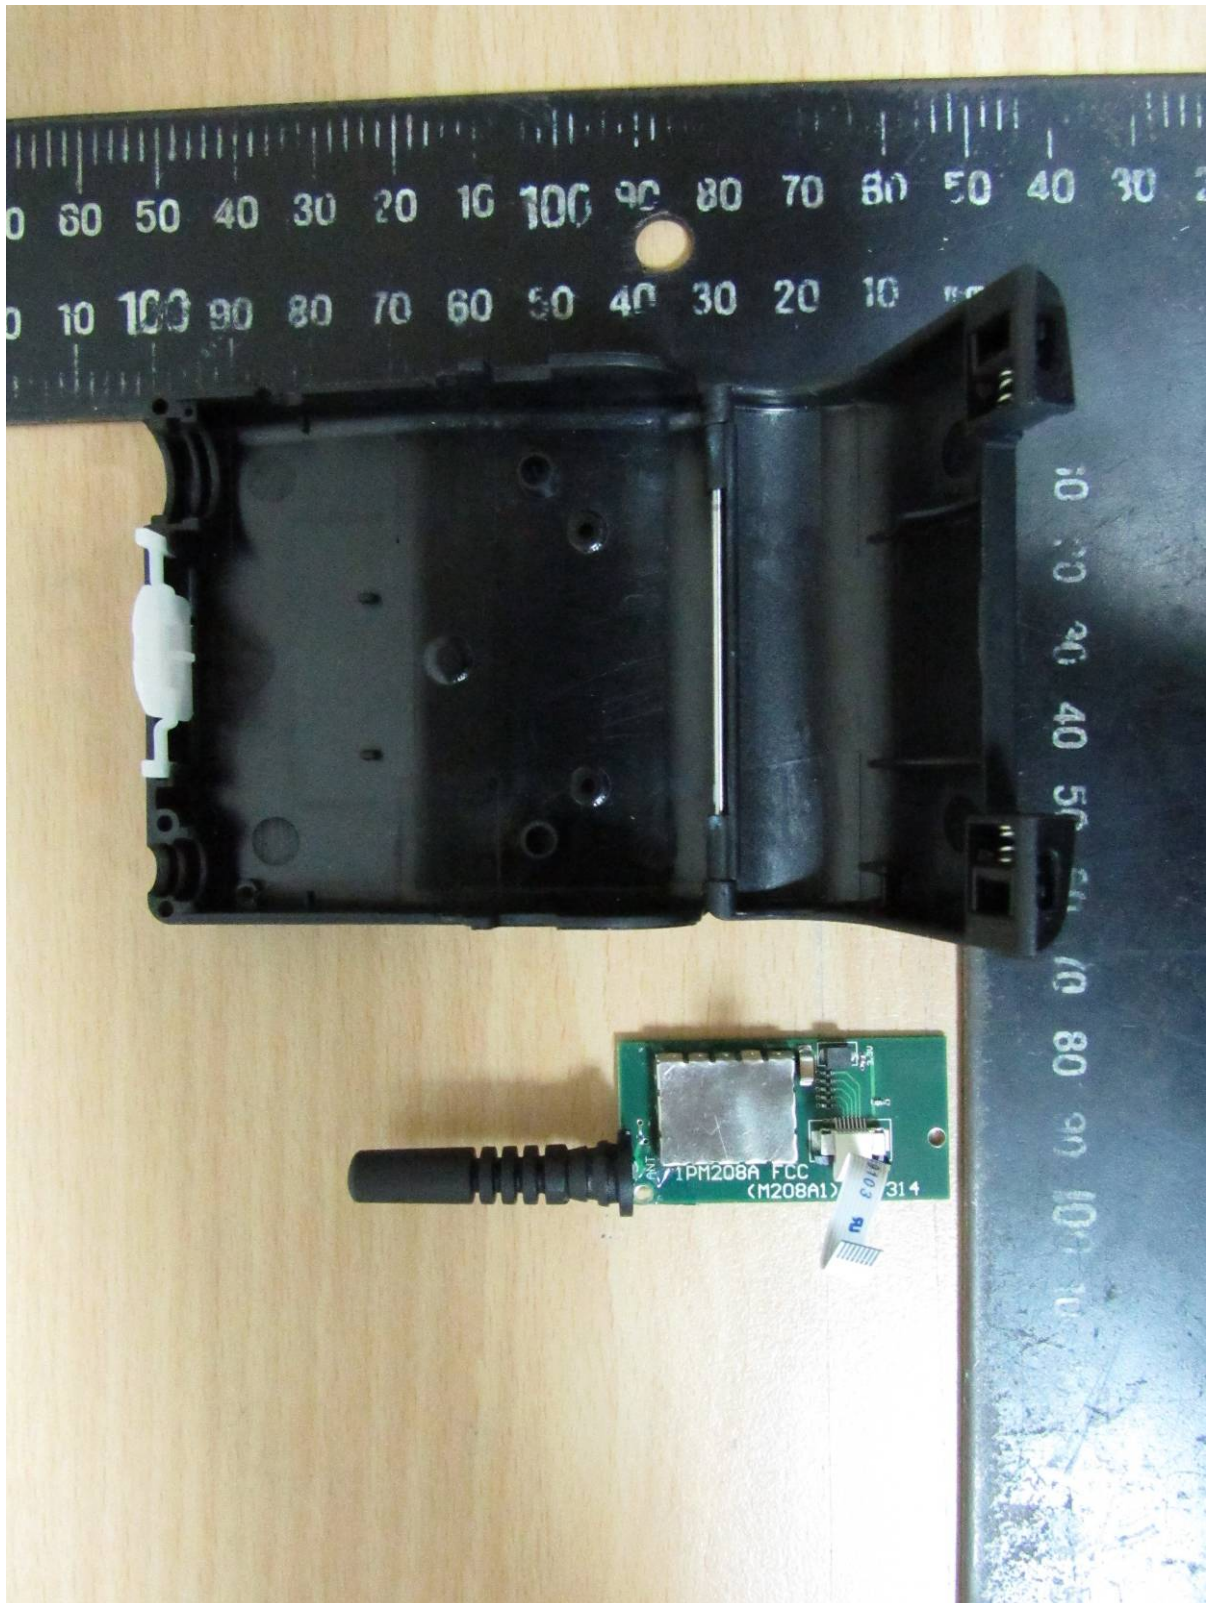

Registration number: W6M21601-15531-C-1
FCC ID: I4S-PCXDBP
IC: 3642A-PCXDBP

Internal Photos

Worldwide Testing Services(Taiwan) Co., Ltd.

Registration number: W6M21601-15531-C-1
FCC ID: I4S-PCXDBP
IC: 3642A-PCXDBP

Registration number: W6M21601-15531-C-1
FCC ID: I4S-PCXDBP
IC: 3642A-PCXDBP

Worldwide Testing Services(Taiwan) Co., Ltd.

Registration number: W6M21601-15531-C-1
FCC ID: I4S-PCXDBP
IC: 3642A-PCXDBP

Worldwide Testing Services(Taiwan) Co., Ltd.