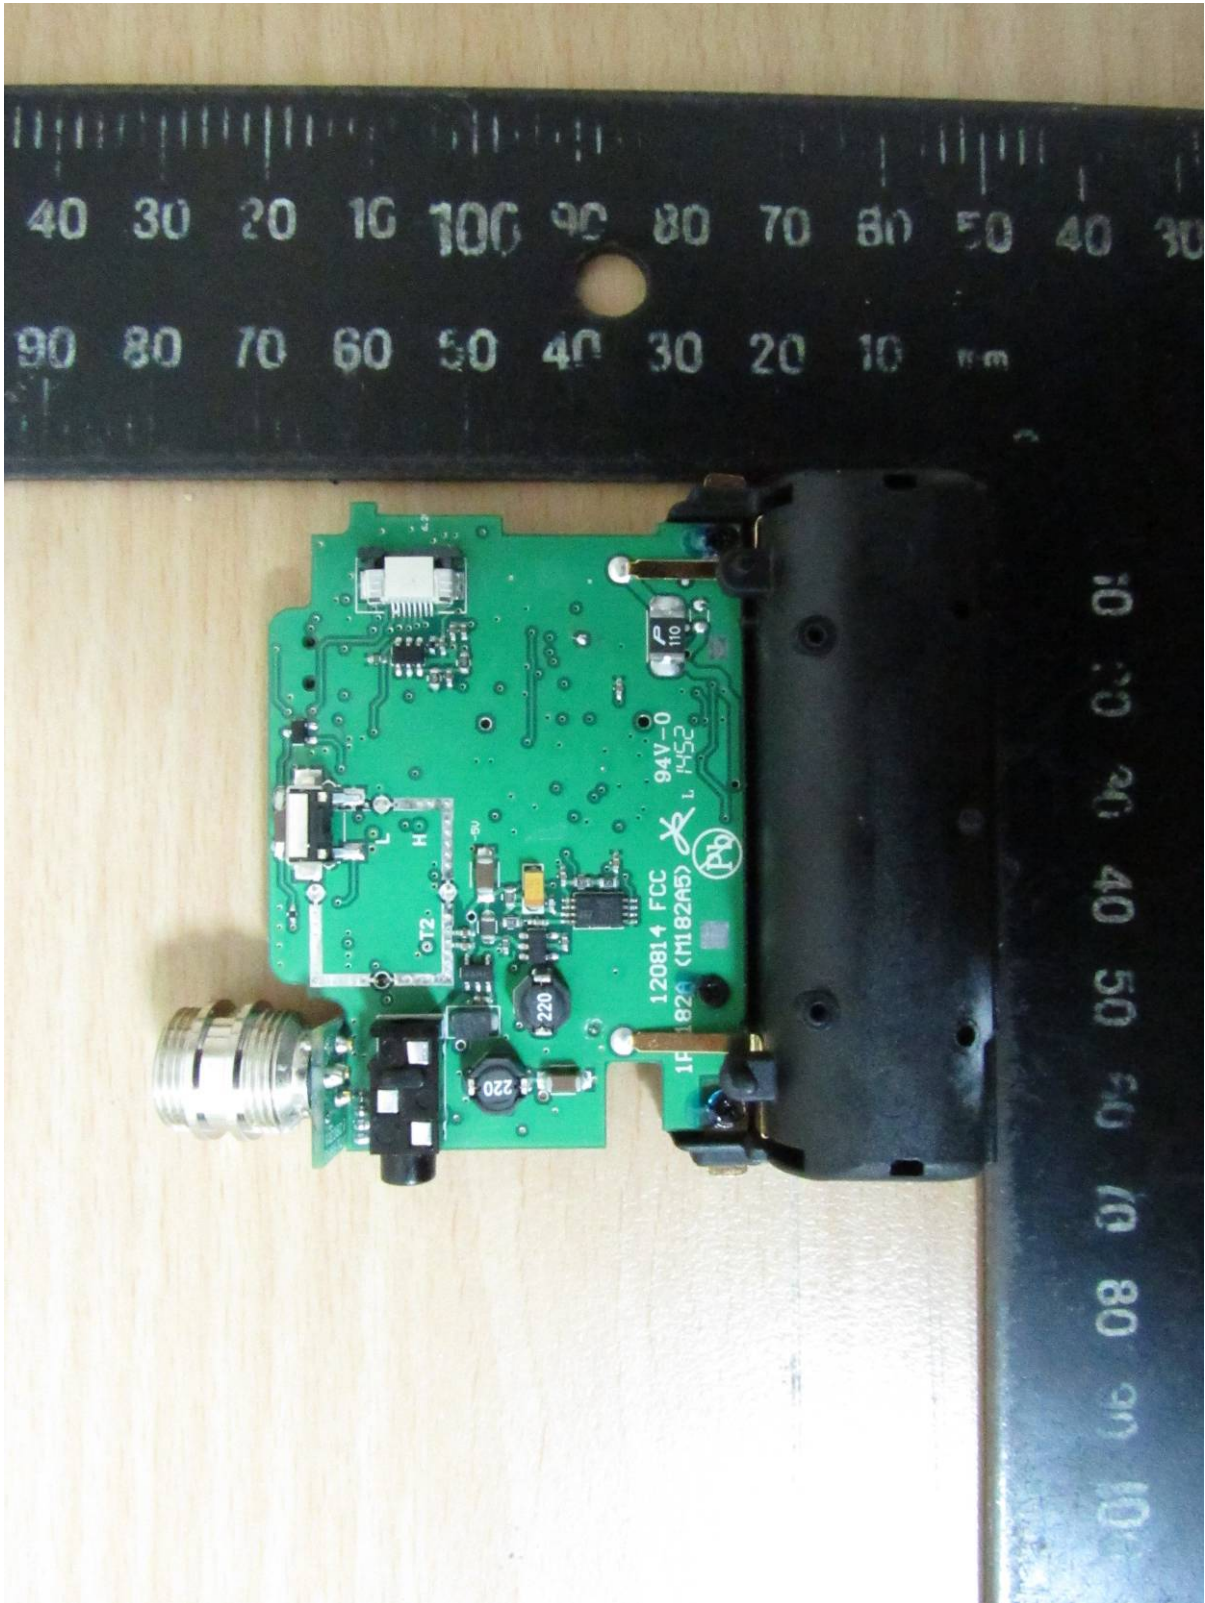

Worldwide Testing Services(Taiwan) Co., Ltd.

Registration number: W6M21601-15531-C-1
FCC ID: I4S-PCXDBP
IC: 3642A-PCXDBP