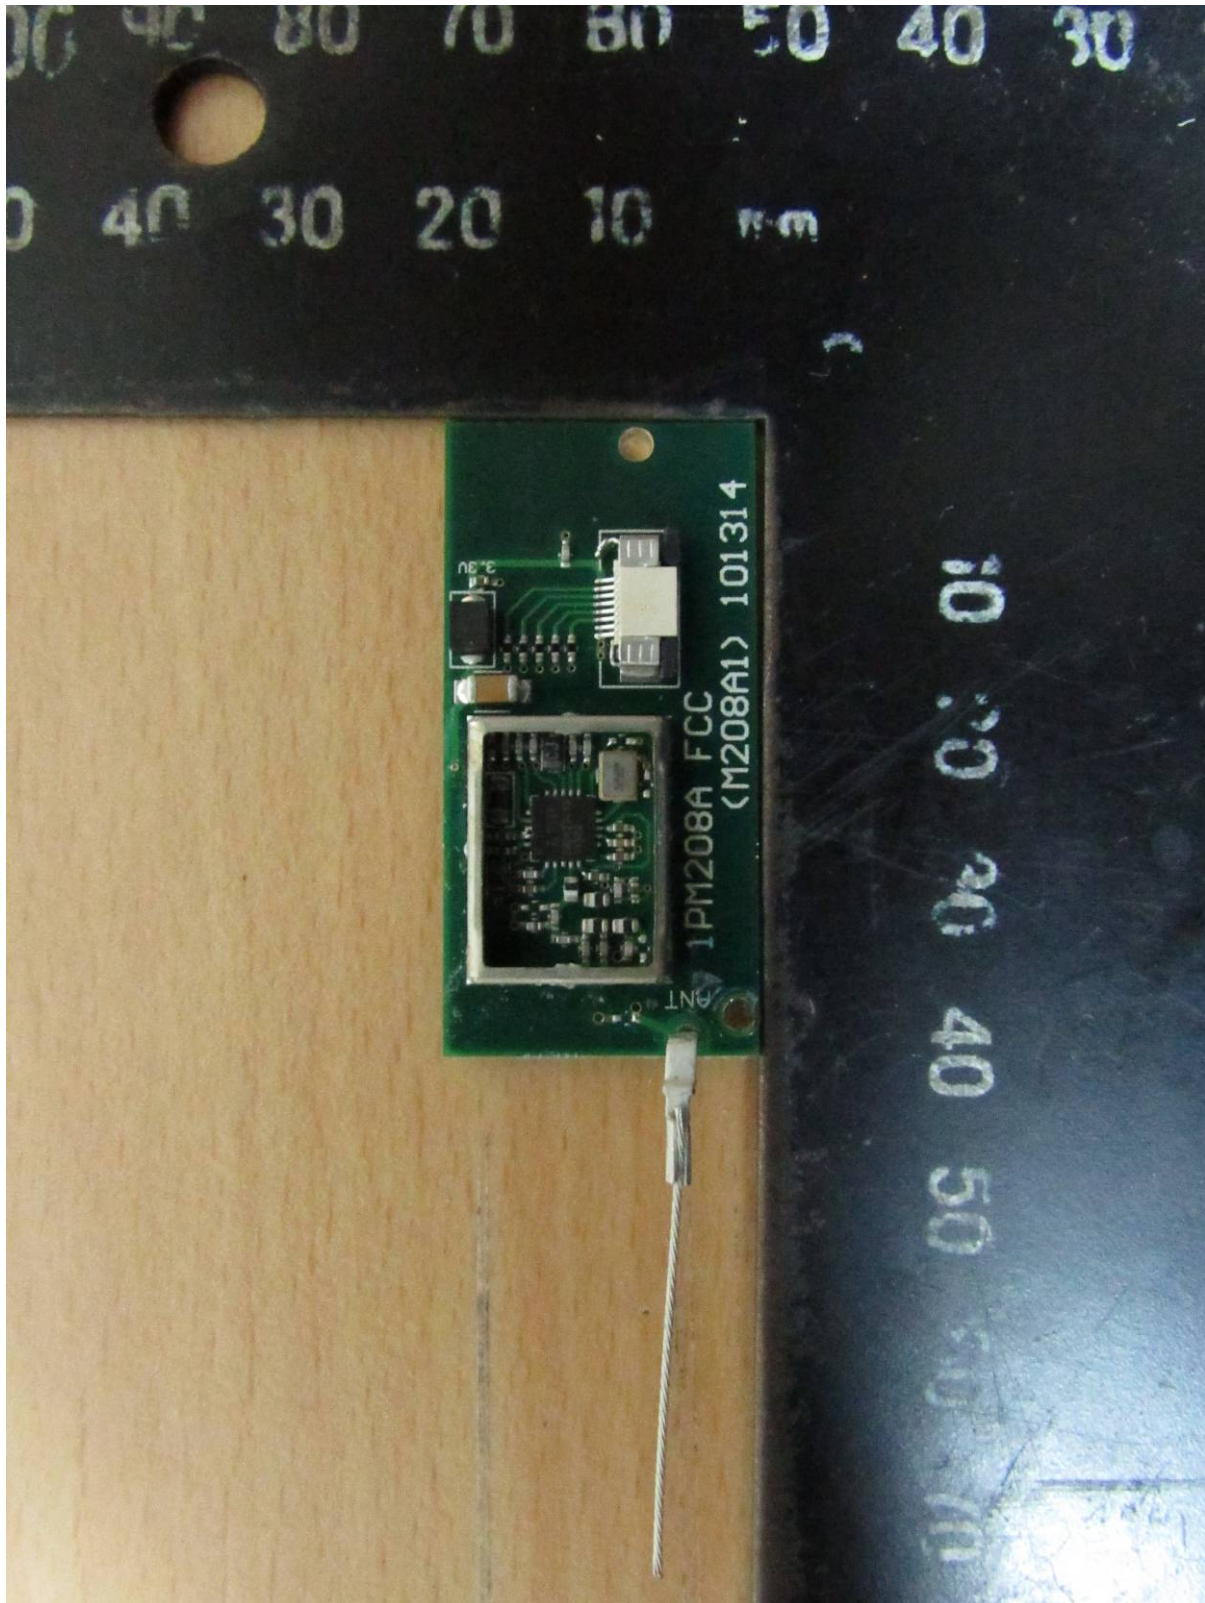

Registration number: W6M21601-15531-C-1
FCC ID: I4S-PCXDBP
IC: 3642A-PCXDBP

Internal Photos

Worldwide Testing Services(Taiwan) Co., Ltd.

Registration number: W6M21601-15531-C-1
FCC ID: I4S-PCXDBP
IC: 3642A-PCXDBP

Registration number: W6M21601-15531-C-1
FCC ID: I4S-PCXDBP
IC: 3642A-PCXDBP

Worldwide Testing Services(Taiwan) Co., Ltd.

Registration number: W6M21601-15531-C-1
FCC ID: I4S-PCXDBP
IC: 3642A-PCXDBP

Worldwide Testing Services(Taiwan) Co., Ltd.