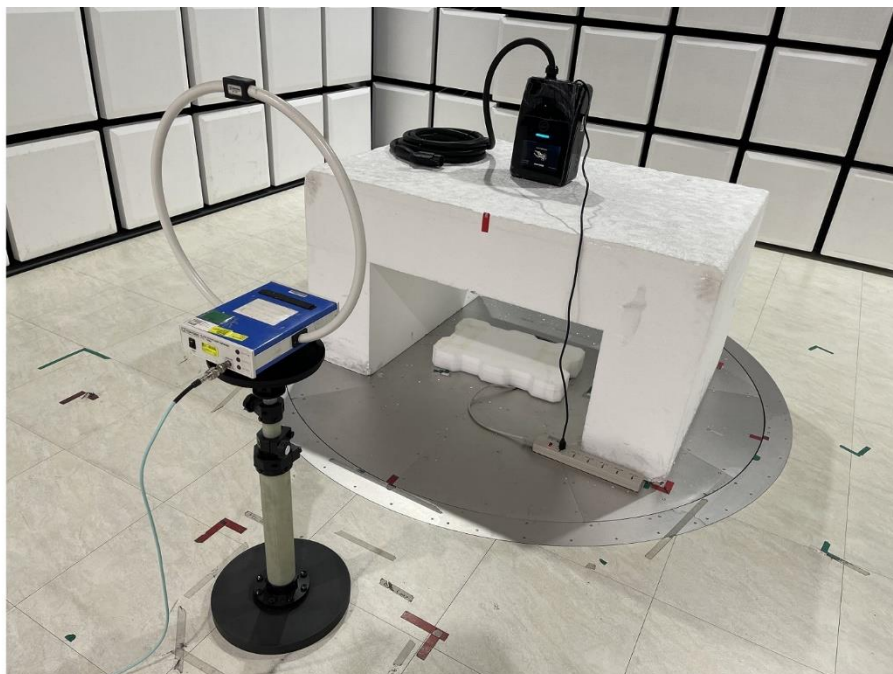

## Appendix A. Test Setup Photographs

### Conducted Emissions Test Configuration:

Front View

Rear View

**Radiated Emissions Test Configuration:**

**9 kHz ~ 30 MHz \_ Front View**

**9 kHz ~ 30 MHz \_ Rear View**

30 MHz ~ 1 GHz \_ Front View

30 MHz ~ 1 GHz \_ Rear View