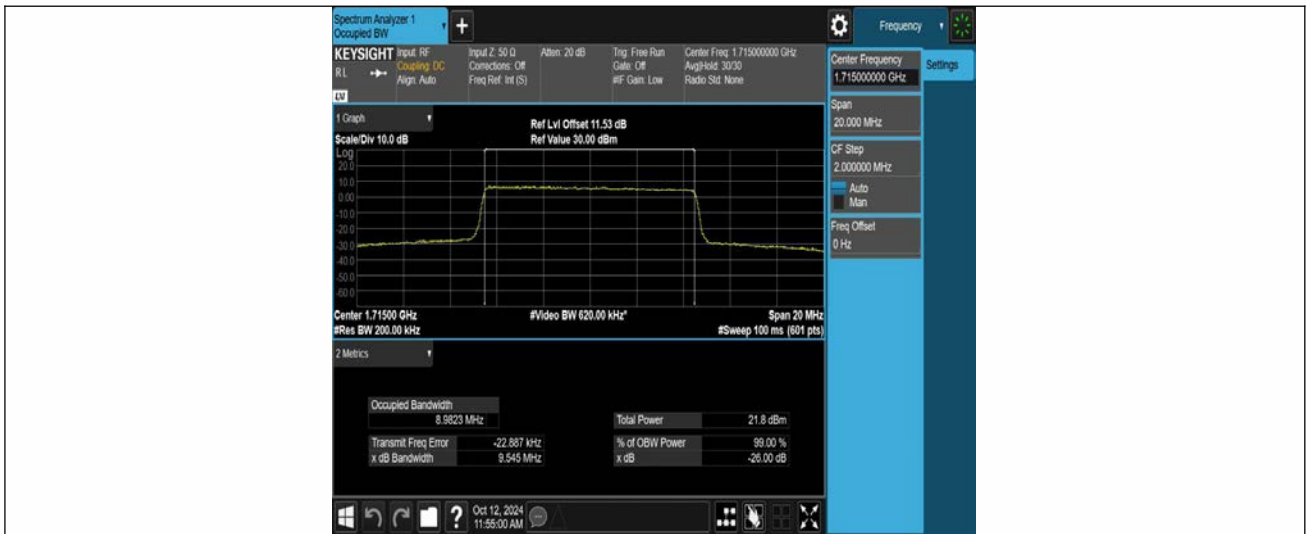

Band66-10MHz-16QAM-132322-50RB#0