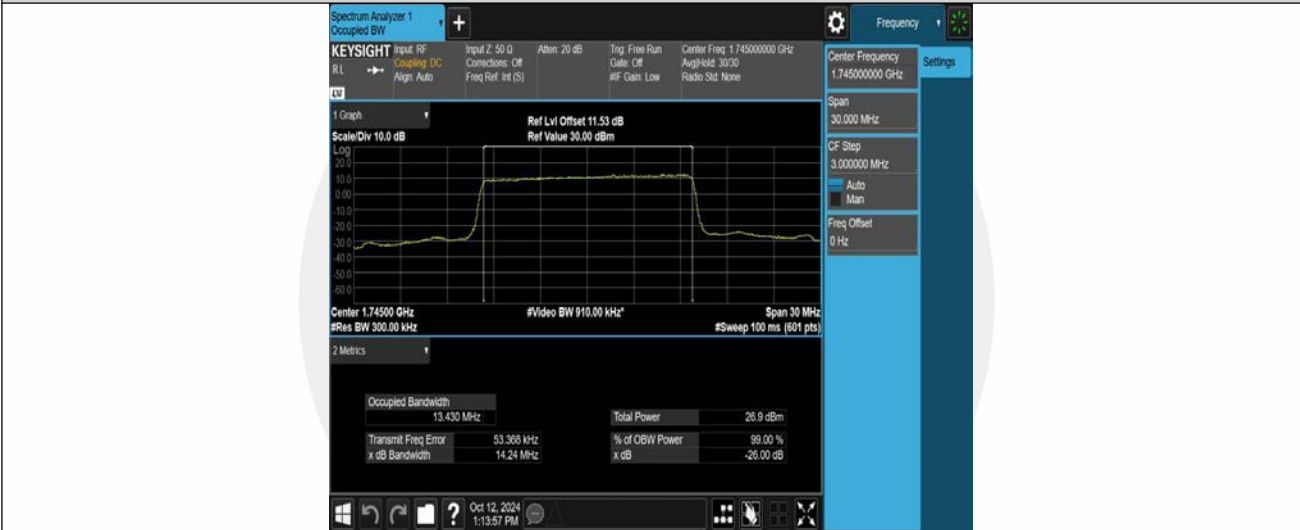

Band66-15MHz-16QAM-132597-75RB#0