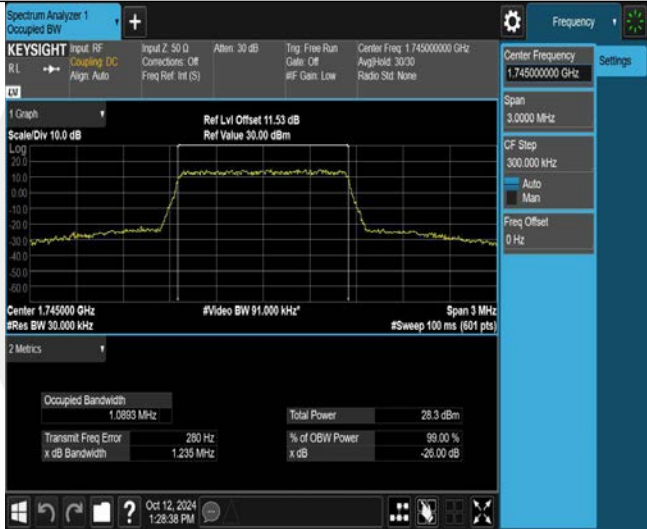

Band66-1.4MHz-16QAM-132322-6RB#0