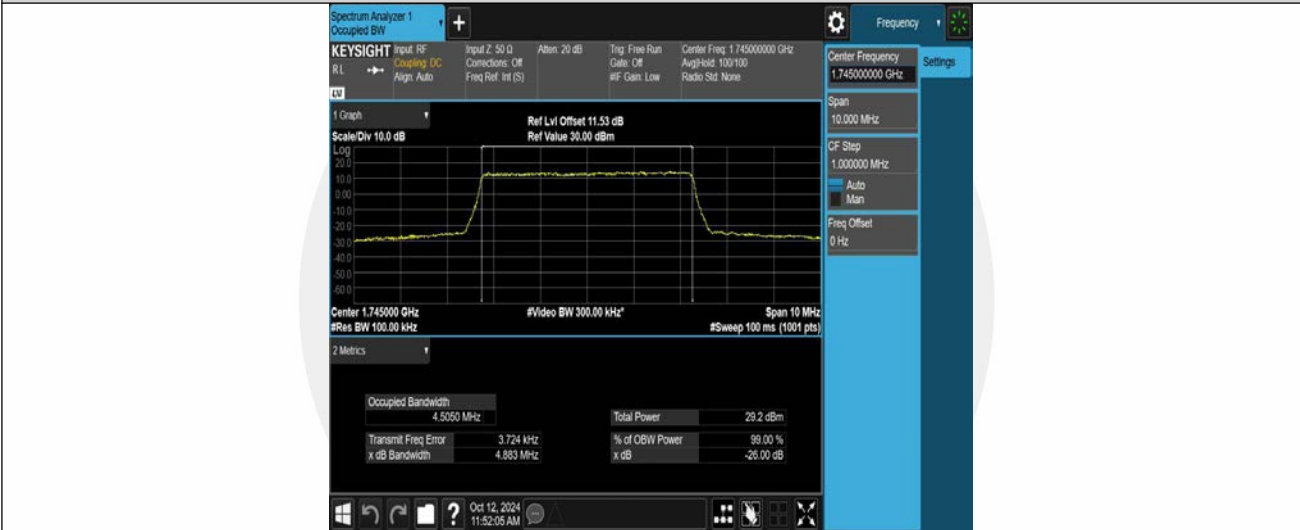

Band66-3MHz-16QAM-132322-15RB#0

Band66-3MHz-16QAM-132657-15RB#0

Band66-5MHz-QPSK-131997-25RB#0

Band66-5MHz-QPSK-132322-25RB#0

Band66-5MHz-QPSK-132647-25RB#0

Band66-5MHz-16QAM-131997-25RB#0

Band66-5MHz-16QAM-132322-25RB#0