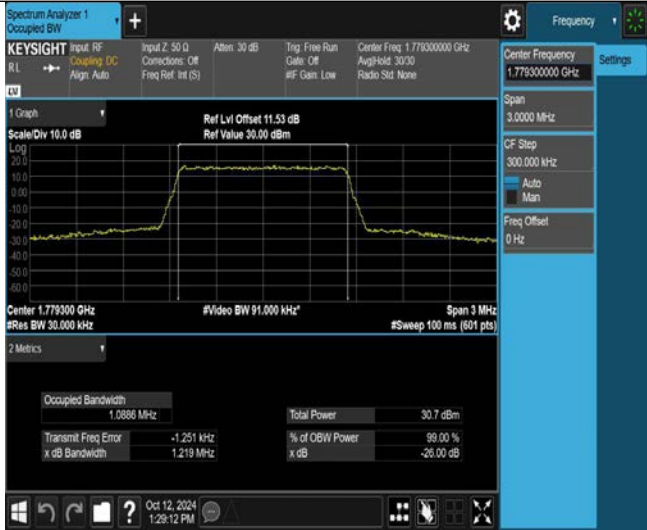

Test Graphs

Band66-1.4MHz-16QAM-131979-6RB#0

Band66-1.4MHz-16QAM-132322-6RB#0

Band66-1.4MHz-16QAM-132665-6RB#0

Band66-3MHz-QPSK-131987-15RB#0

Band66-3MHz-QPSK-132322-15RB#0

Band66-3MHz-QPSK-132657-15RB#0

Band66-3MHz-16QAM-131987-15RB#0