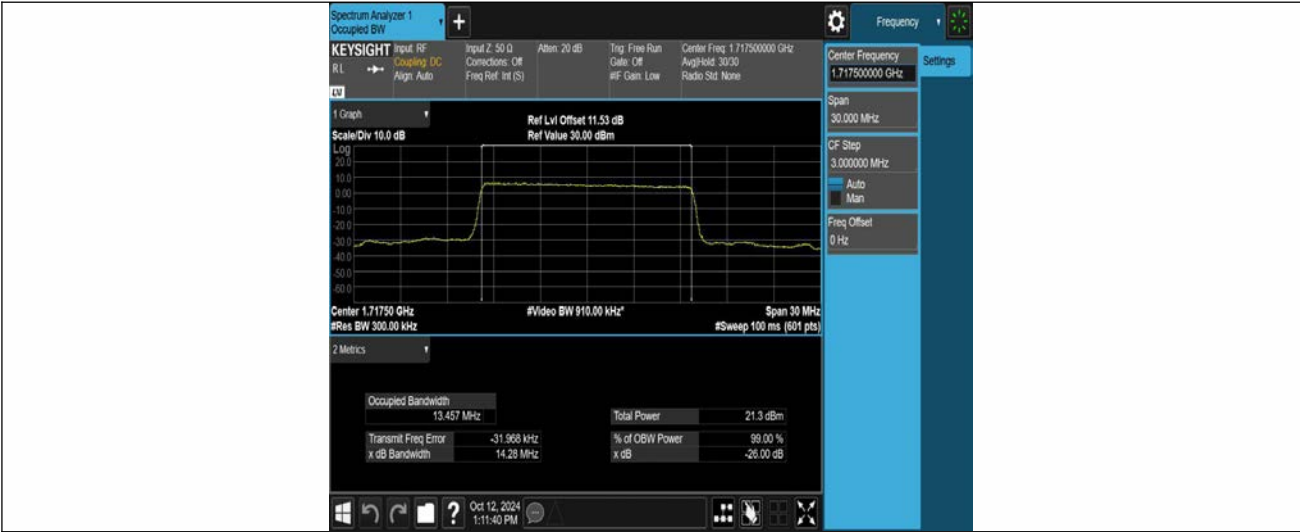

Band66-15MHz-16QAM-132322-75RB#0