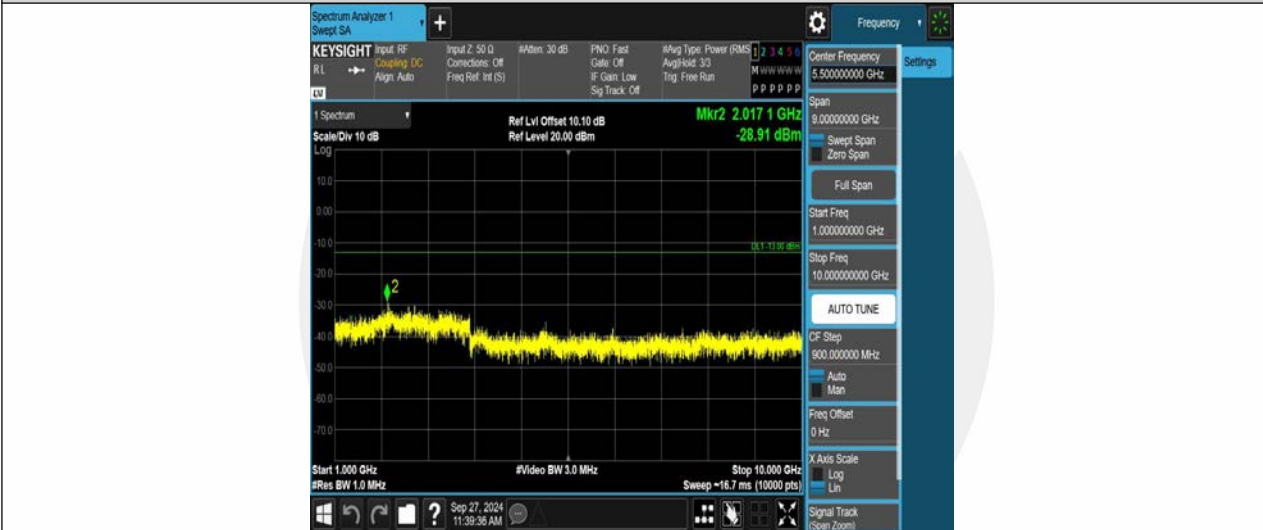

Band66-5MHz-16QAM-132322-25RB#0-Range1:30~1000MHz