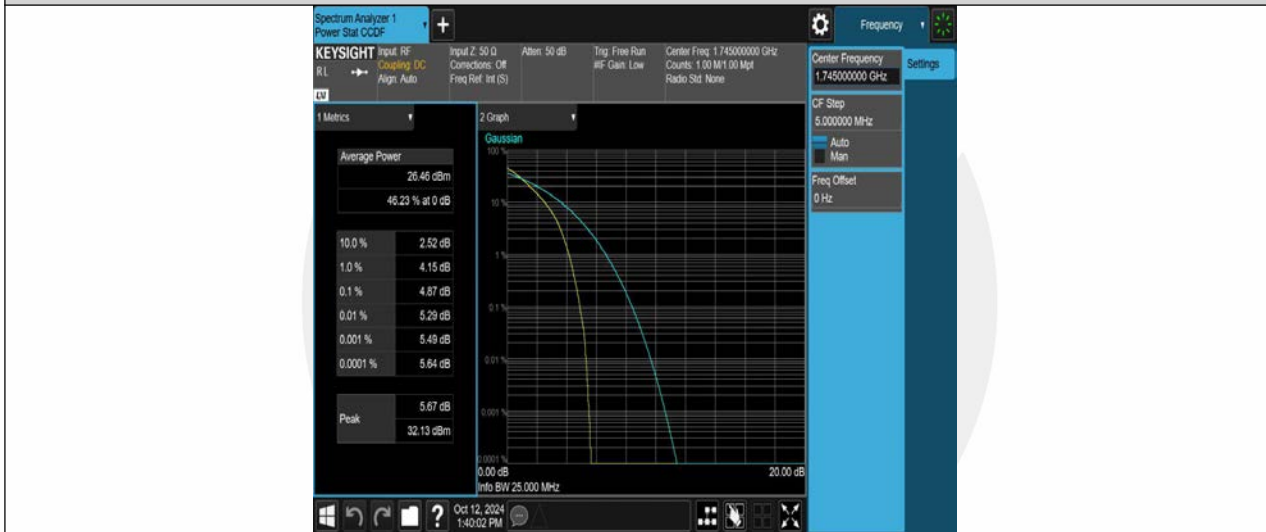

Band66-10MHz-QPSK-132622-50RB#0

Band66-10MHz-16QAM-132022-50RB#0

Band66-15MHz-QPSK-132322-75RB#0

Band66-15MHz-QPSK-132597-75RB#0

Band66-15MHz-16QAM-132047-75RB#0

Band66-15MHz-16QAM-132322-75RB#0

Band66-15MHz-16QAM-132597-75RB#0