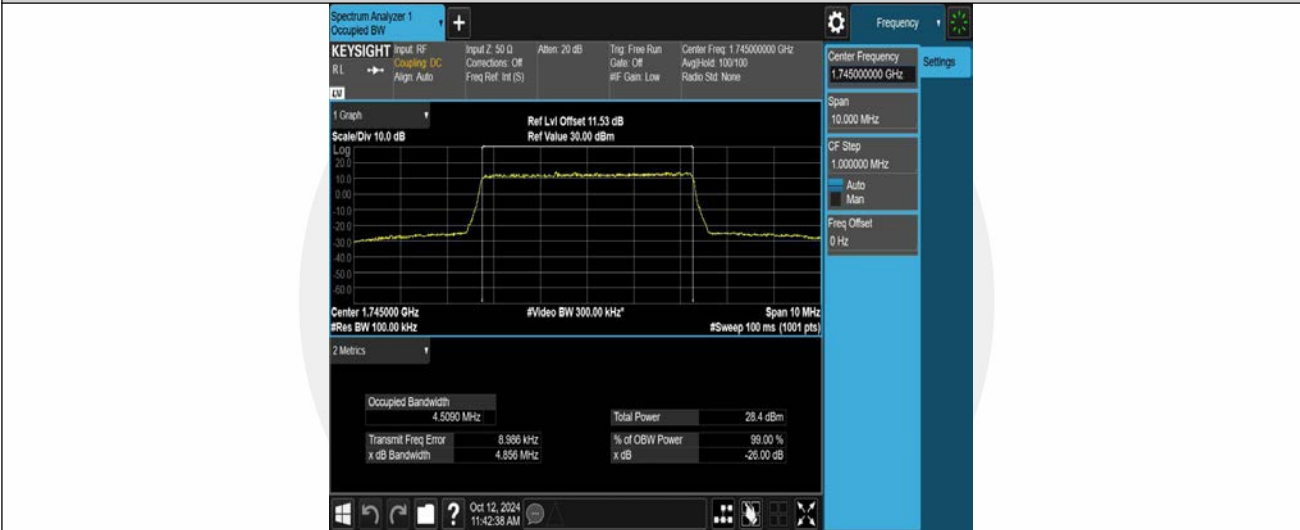

Band66-3MHz-16QAM-132322-15RB#0

Band66-3MHz-16QAM-132657-15RB#0

Band66-5MHz-QPSK-131997-25RB#0

Band66-5MHz-QPSK-132322-25RB#0

Band66-5MHz-QPSK-132647-25RB#0

Band66-5MHz-16QAM-131997-25RB#0

Band66-5MHz-16QAM-132322-25RB#0