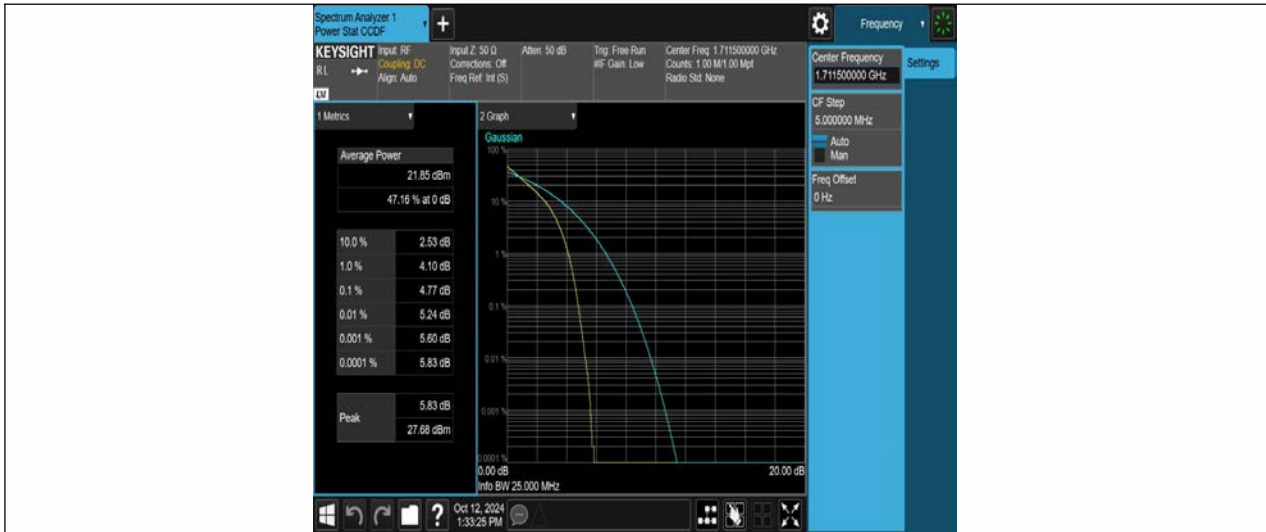

Test Graphs

Band66-1.4MHz-16QAM-131979-6RB#0

Band66-1.4MHz-16QAM-132322-6RB#0

Band66-1.4MHz-16QAM-132665-6RB#0

Band66-3MHz-QPSK-131987-15RB#0

Band66-3MHz-QPSK-132322-15RB#0

Band66-3MHz-QPSK-132657-15RB#0

Band66-3MHz-16QAM-131987-15RB#0