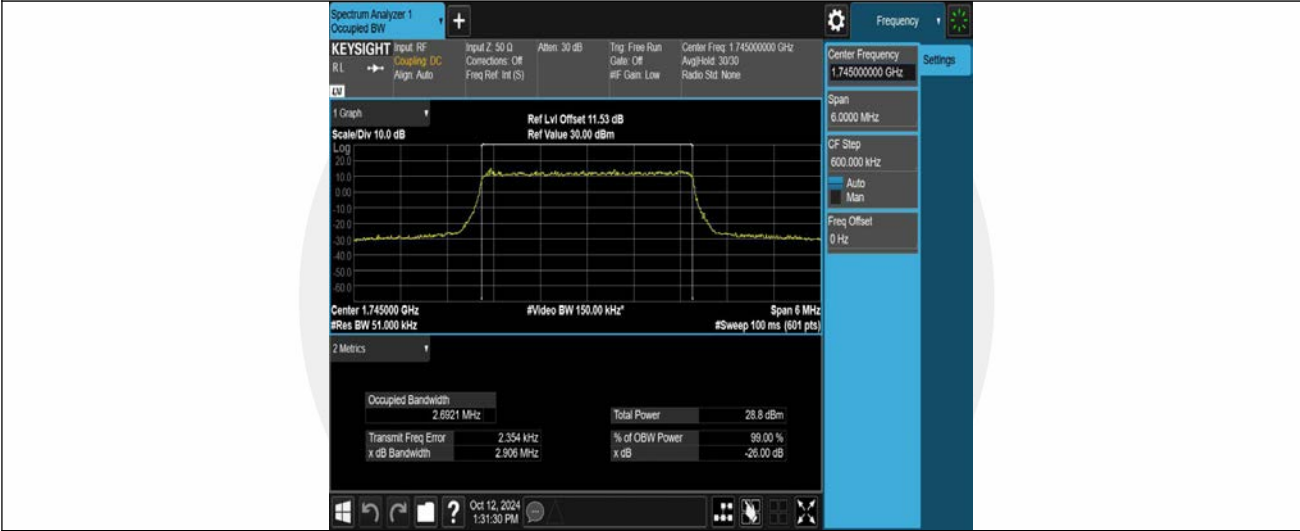

Test Graphs

Band66-1.4MHz-16QAM-131979-6RB#0

Band66-1.4MHz-16QAM-132322-6RB#0

Band66-1.4MHz-16QAM-132665-6RB#0

Band66-3MHz-QPSK-131987-15RB#0

Band66-3MHz-QPSK-132322-15RB#0

Band66-3MHz-QPSK-132657-15RB#0

Band66-3MHz-16QAM-131987-15RB#0