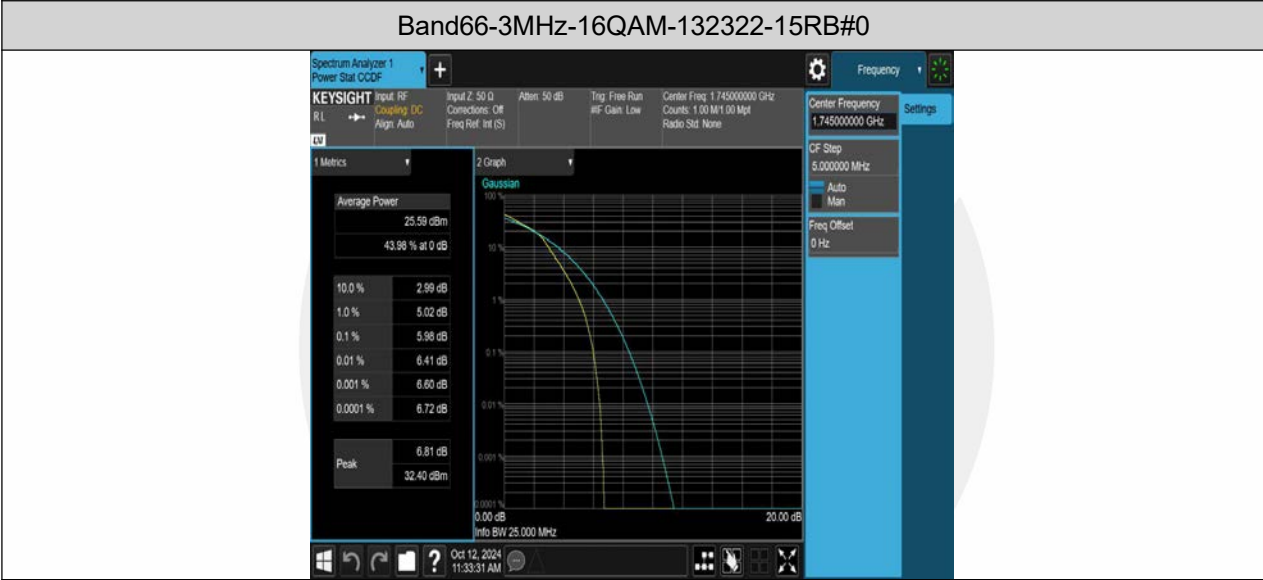

Test Graphs

Band66-1.4MHz-16QAM-131979-6RB#0

Band66-1.4MHz-16QAM-132322-6RB#0

Band66-1.4MHz-16QAM-132665-6RB#0

Band66-3MHz-QPSK-131987-15RB#0

Band66-3MHz-QPSK-132322-15RB#0

Band66-3MHz-QPSK-132657-15RB#0

Band66-3MHz-16QAM-131987-15RB#0