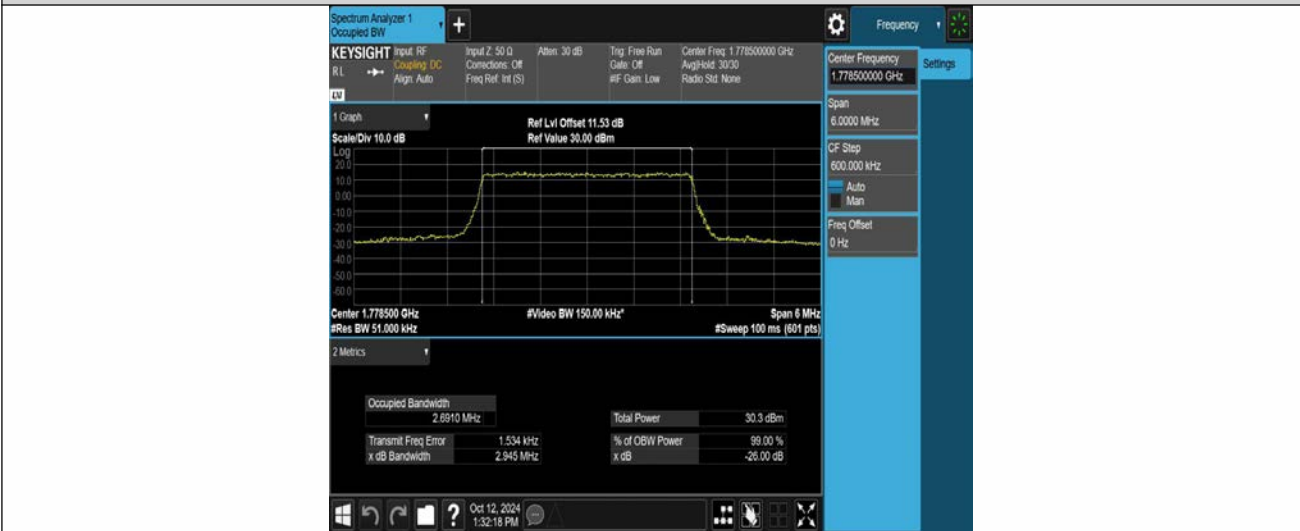

Band66-5MHz-QPSK-131997-25RB#0