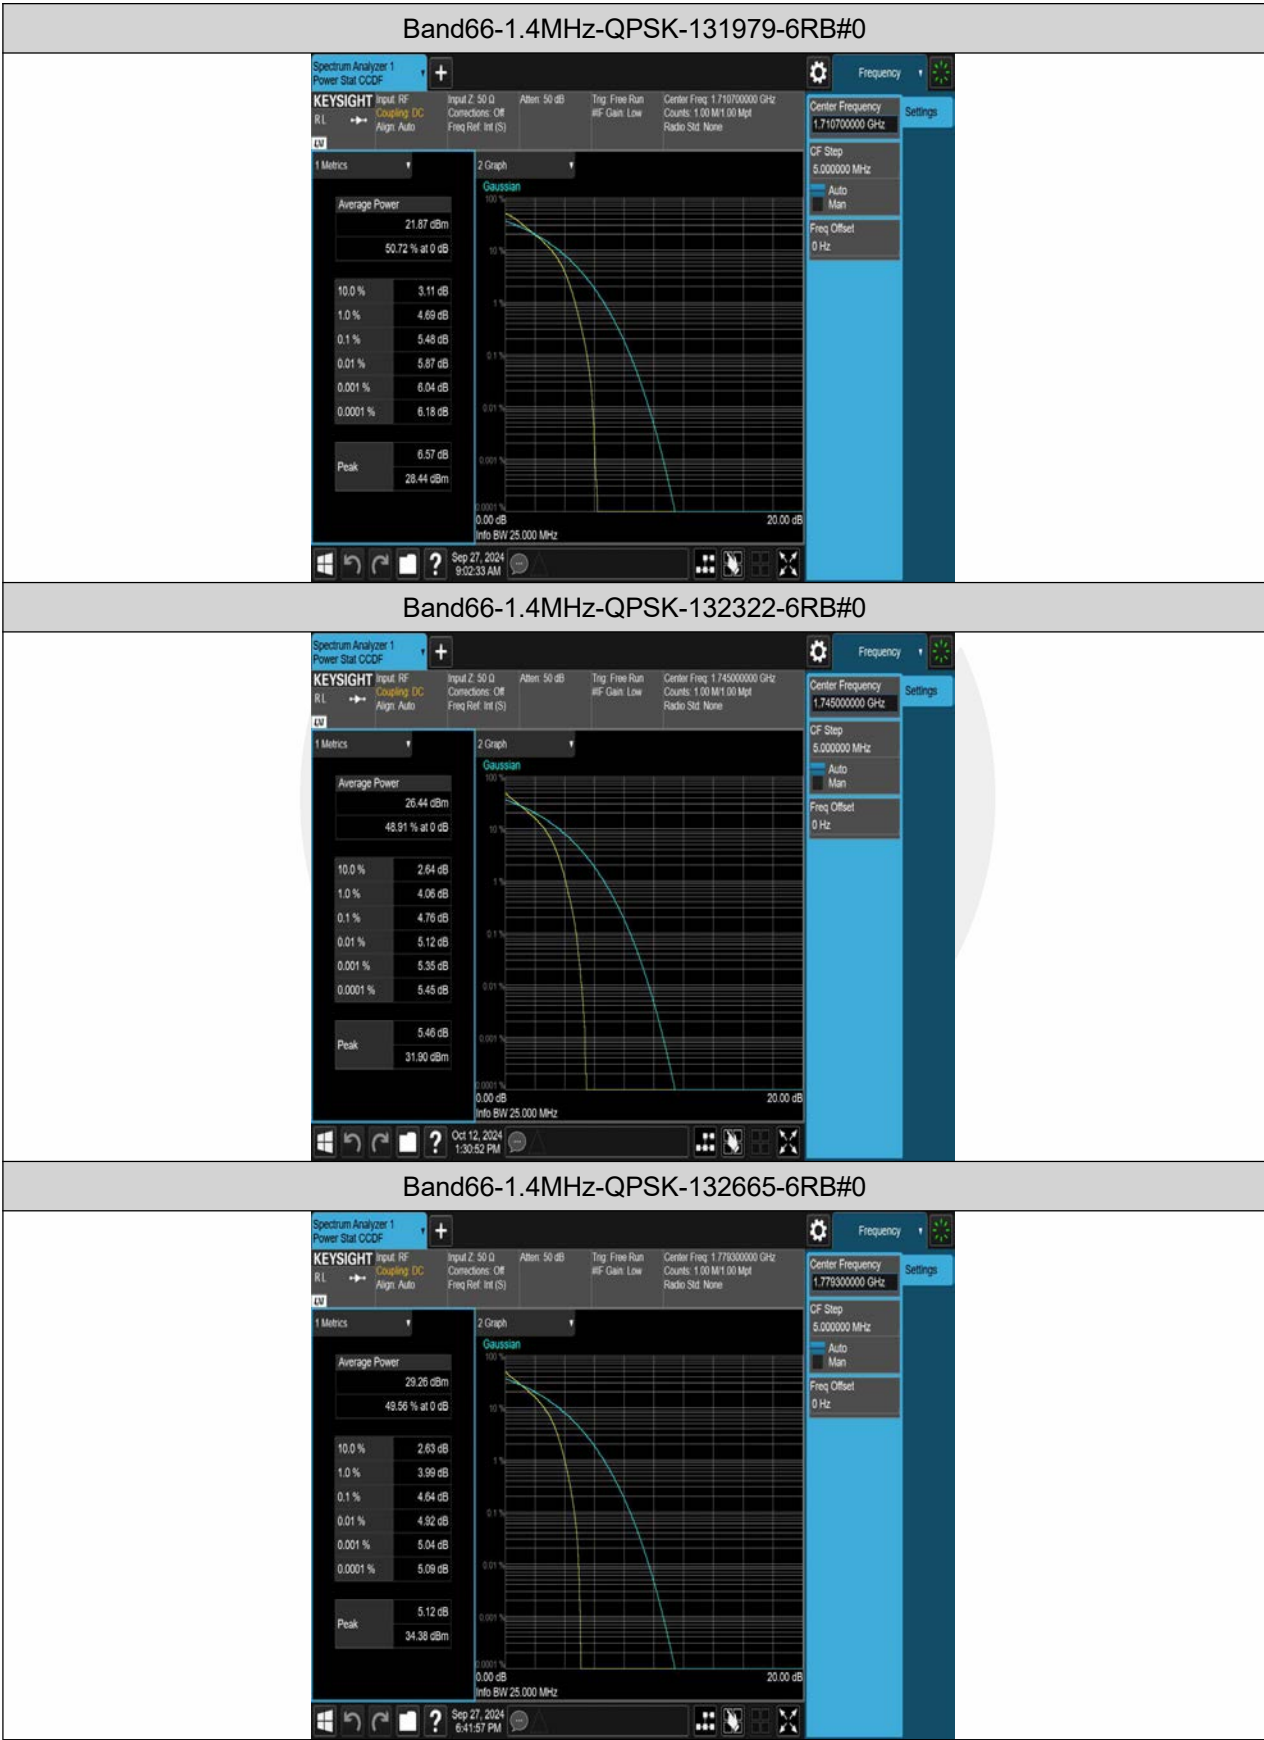

Test Graphs