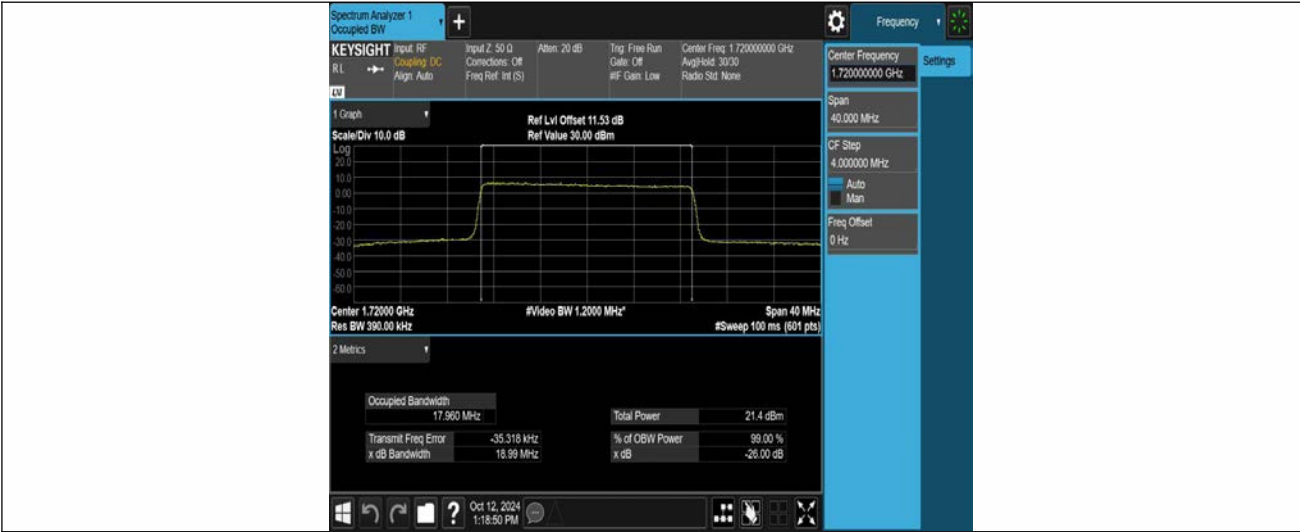

Band66-20MHz-16QAM-132322-100RB#0