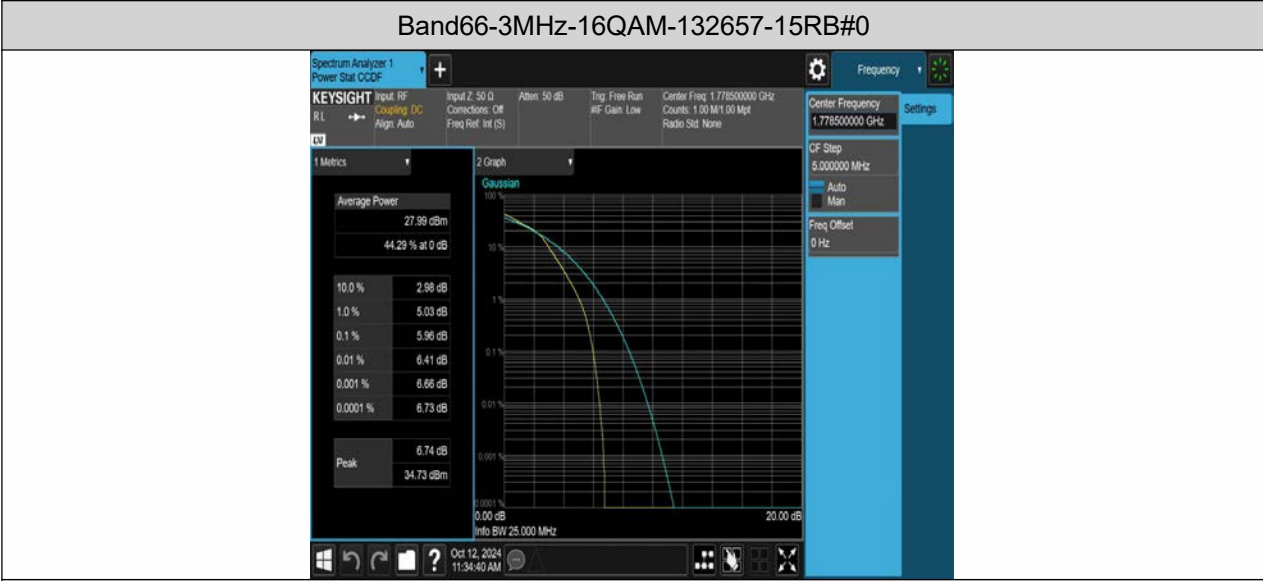

Test Graphs

Band66-1.4MHz-16QAM-131979-6RB#0

Band66-1.4MHz-16QAM-132322-6RB#0

Band66-1.4MHz-16QAM-132665-6RB#0

Band66-3MHz-QPSK-131987-15RB#0

Band66-3MHz-QPSK-132322-15RB#0

Band66-3MHz-QPSK-132657-15RB#0

Band66-3MHz-16QAM-131987-15RB#0