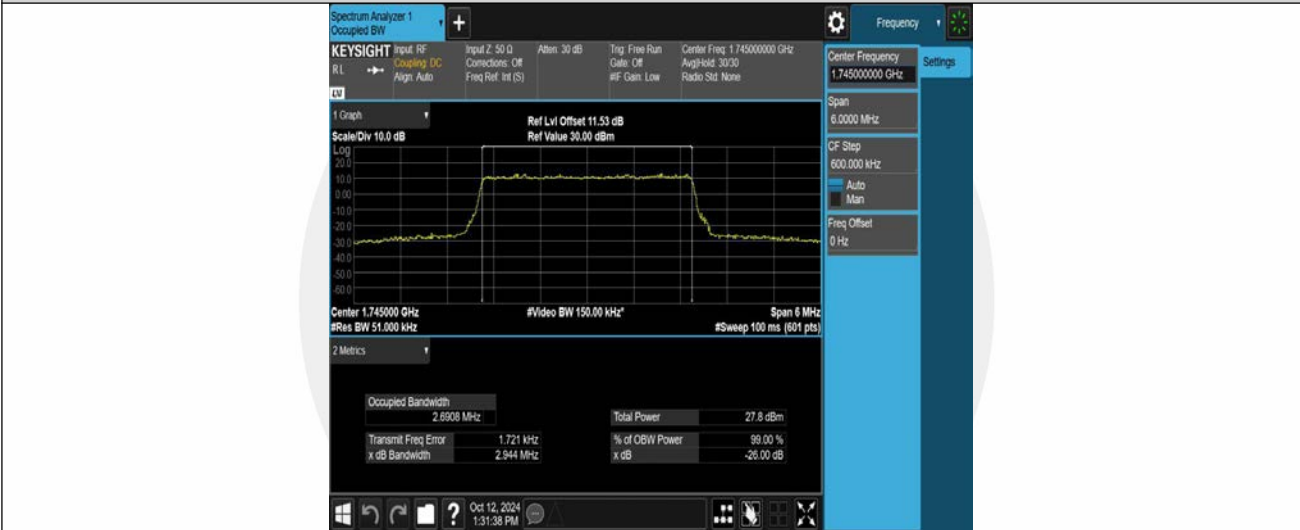

Band66-3MHz-16QAM-132657-15RB#0