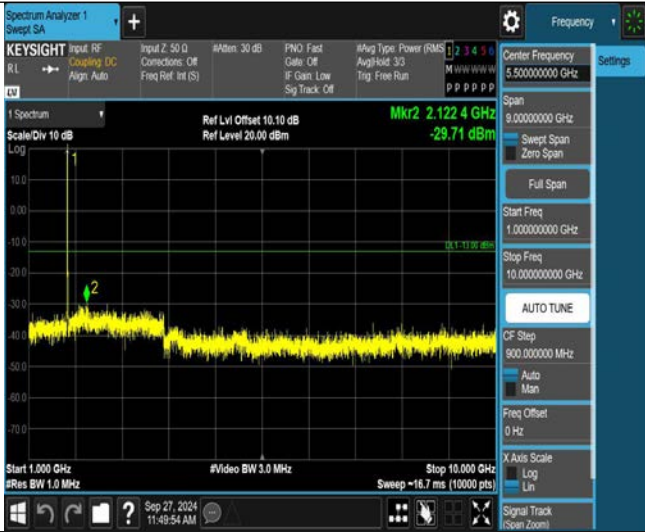

Band66-5MHz-16QAM-131997-25RB#0-Range1:30~1000MHz

Band66-5MHz-16QAM-131997-25RB#0-Range2:1000~10000MHz

Band66-5MHz-16QAM-132322-25RB#0-Range1:30~1000MHz

Band66-5MHz-16QAM-132322-25RB#0-Range2:1000~10000MHz