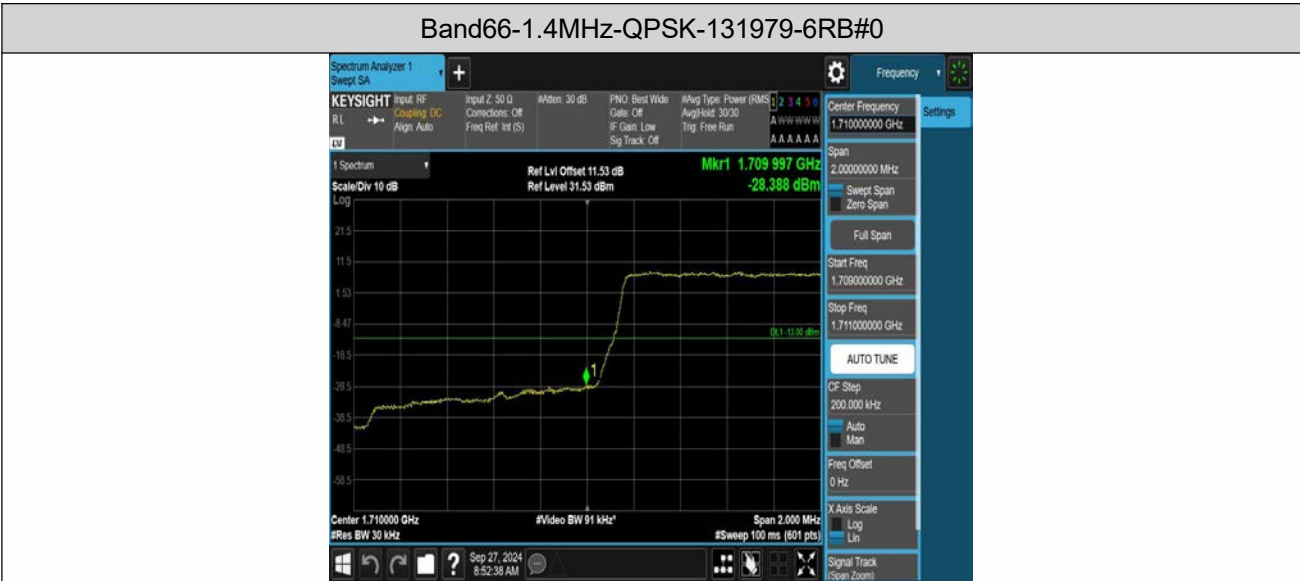

Band66-1.4MHz-QPSK-132665-6RB#0

Test Graphs

Band66-1.4MHz-QPSK-131979-6RB#0