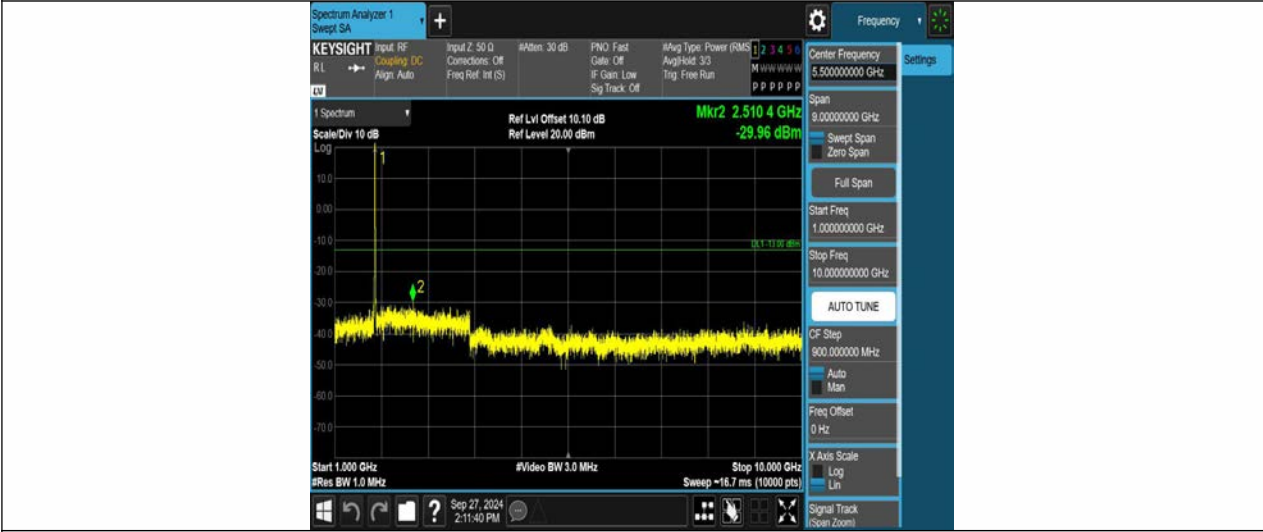

Band66-15MHz-QPSK-132047-75RB#0-Range1:30~1000MHz