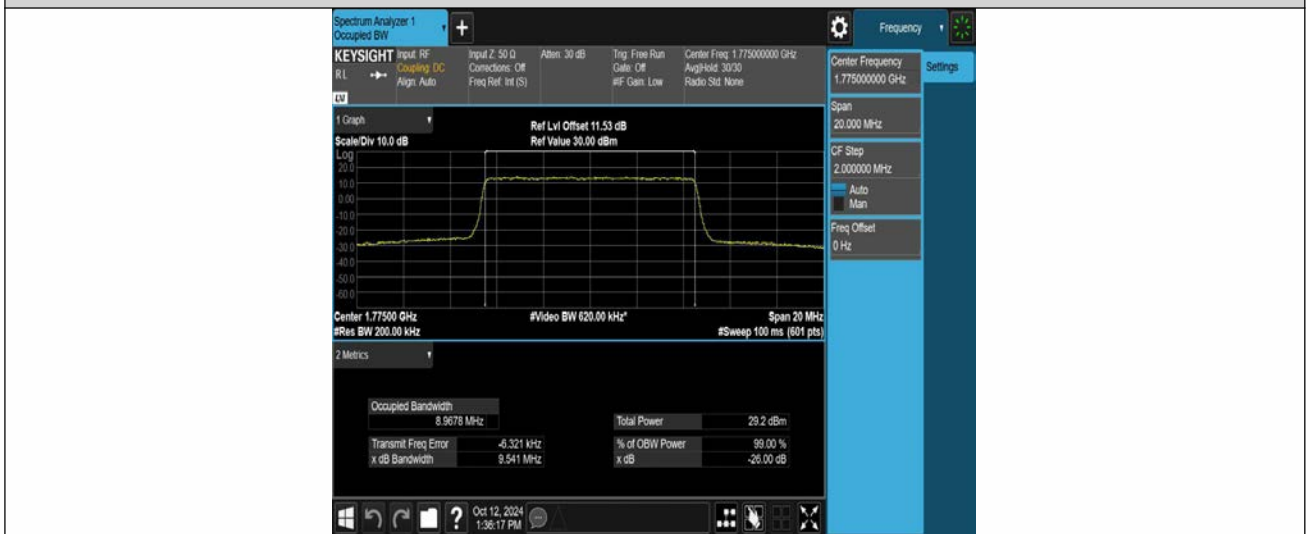

Band66-15MHz-QPSK-132047-75RB#0