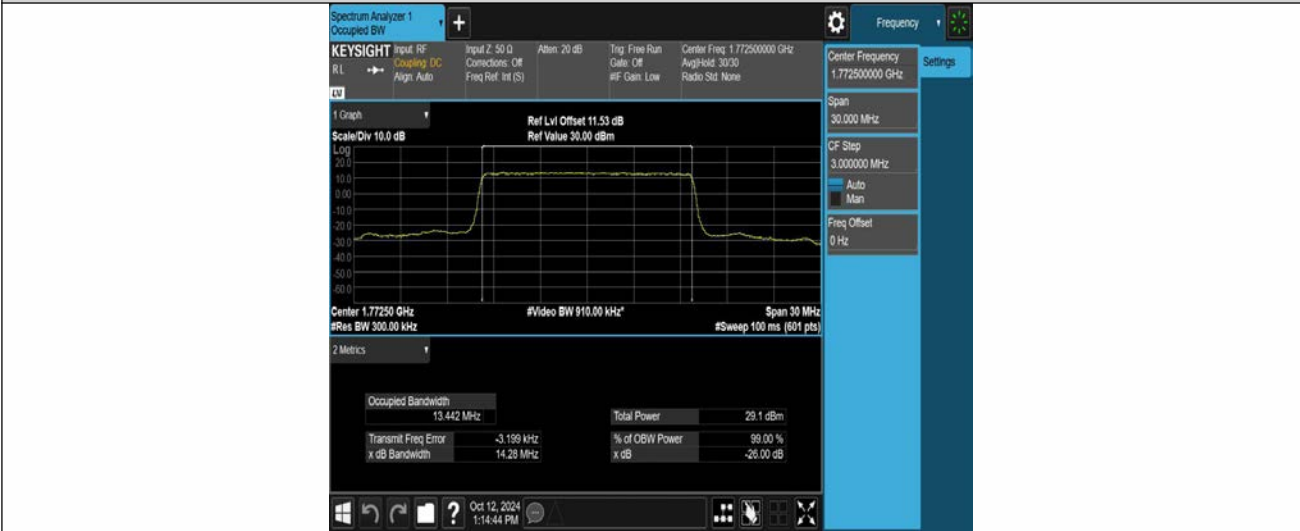

Band66-20MHz-QPSK-132072-100RB#0