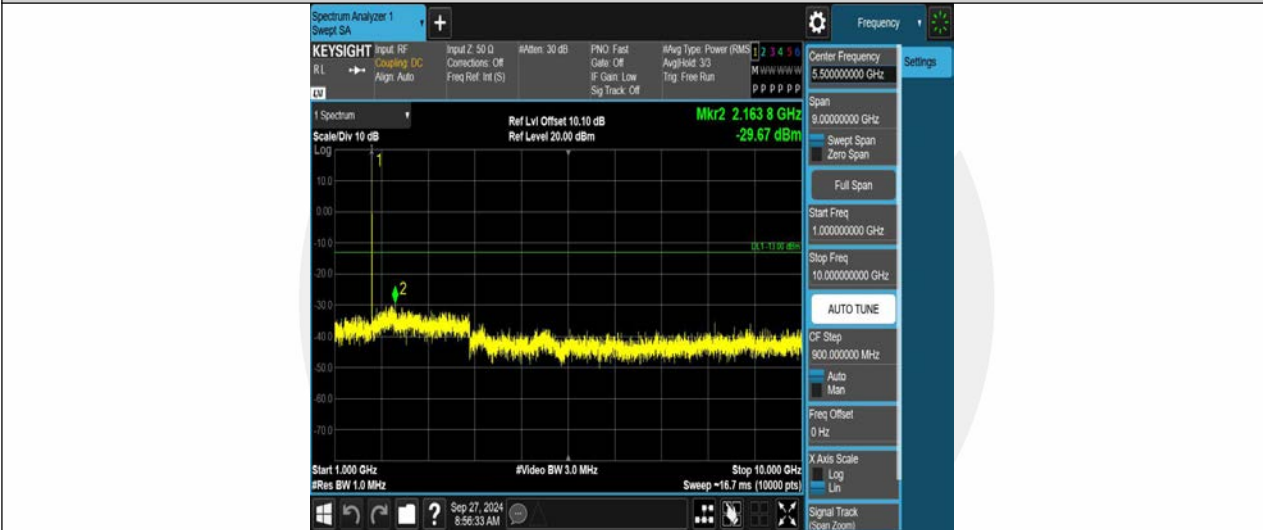

Band66-1.4MHz-QPSK-132665-6RB#0-Range1:30~1000MHz

Band66-1.4MHz-QPSK-132665-6RB#0-Range2:1000~10000MHz

Band66-1.4MHz-16QAM-131979-6RB#0-Range1:30~1000MHz

Band66-1.4MHz-16QAM-131979-6RB#0-Range2:1000~10000MHz