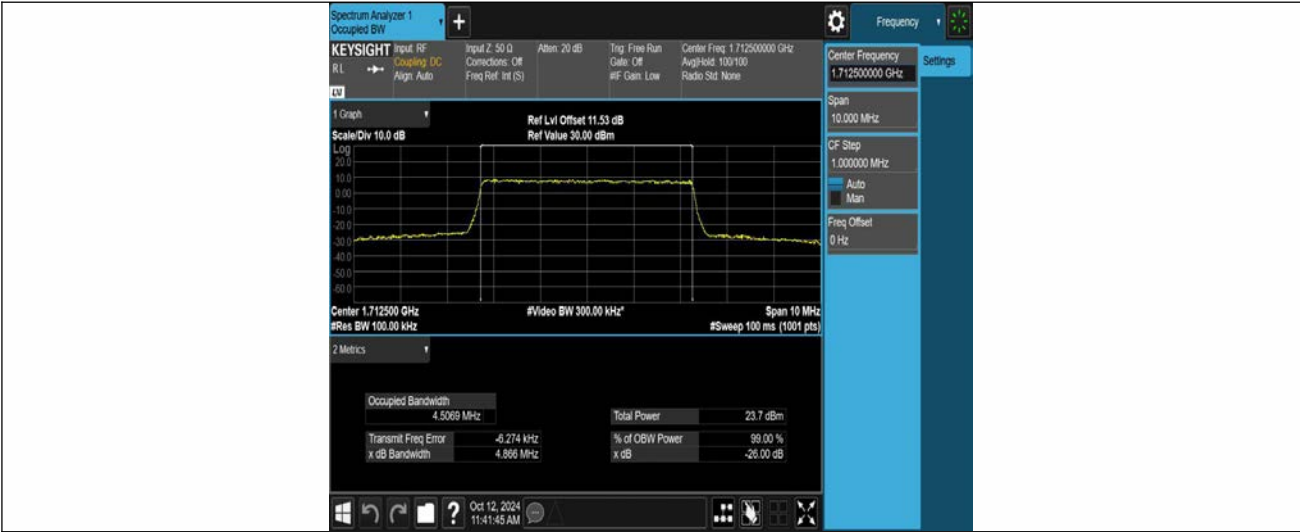

Band66-5MHz-16QAM-132322-25RB#0