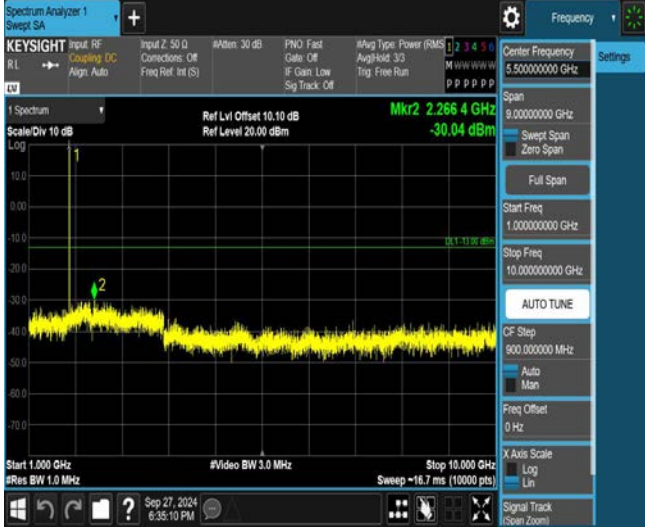

Band66-1.4MHz-QPSK-132665-6RB#0-Range2:1000~10000MHz

Band66-1.4MHz-16QAM-131979-6RB#0-Range1:30~1000MHz