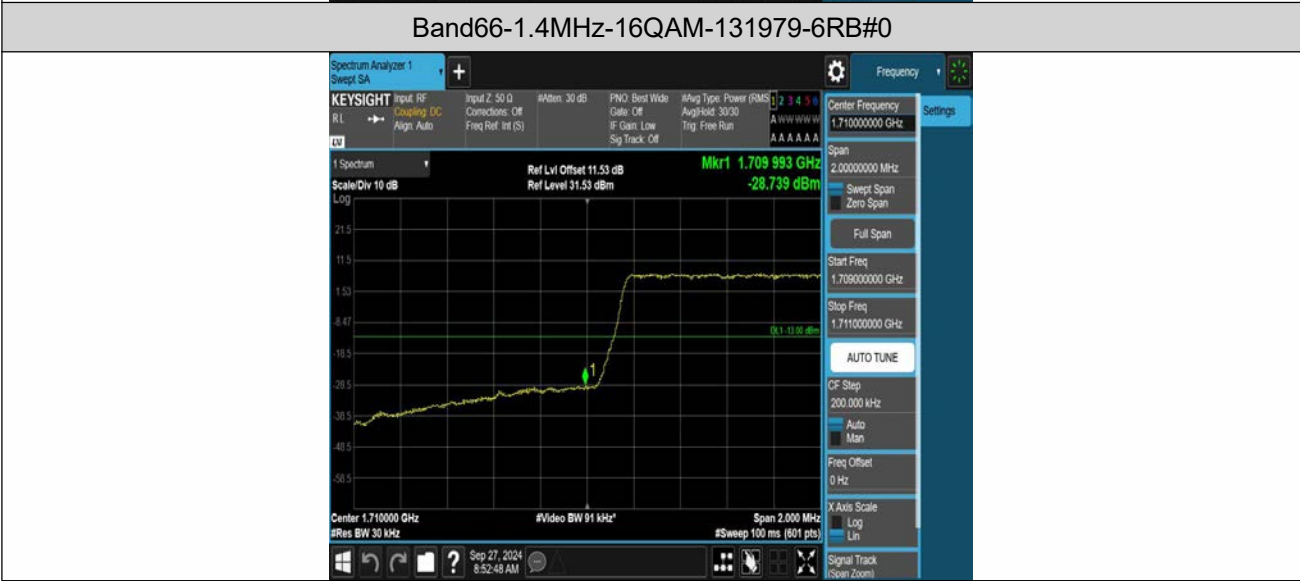

Test Graphs

Band66-1.4MHz-QPSK-131979-6RB#0

Band66-1.4MHz-QPSK-132665-6RB#0

Band66-1.4MHz-16QAM-131979-6RB#0

Band66-1.4MHz-16QAM-132665-6RB#0

Band66-3MHz-QPSK-131987-15RB#0

Band66-3MHz-QPSK-132657-15RB#0

Band66-3MHz-16QAM-131987-15RB#0