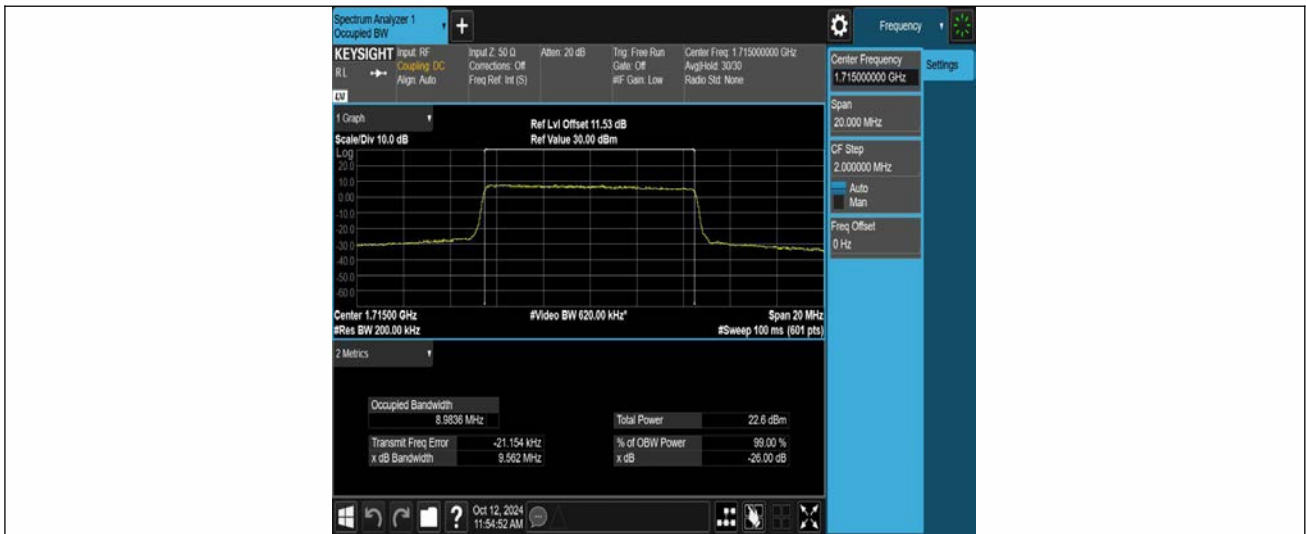

Band66-10MHz-QPSK-132322-50RB#0