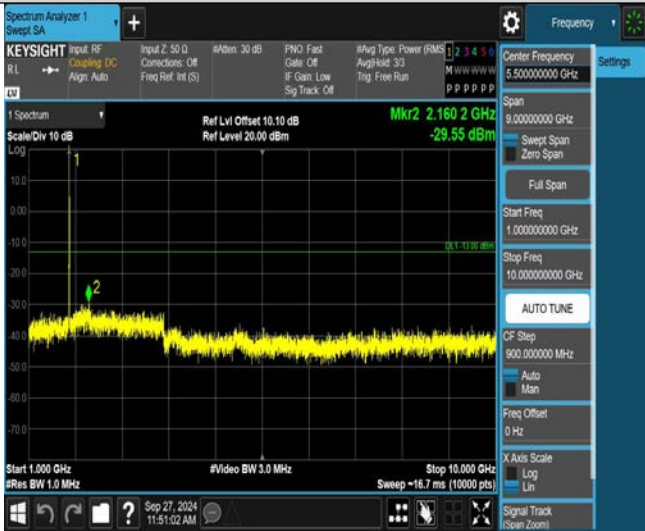

Band66-10MHz-QPSK-132022-50RB#0-Range1:30~1000MHz