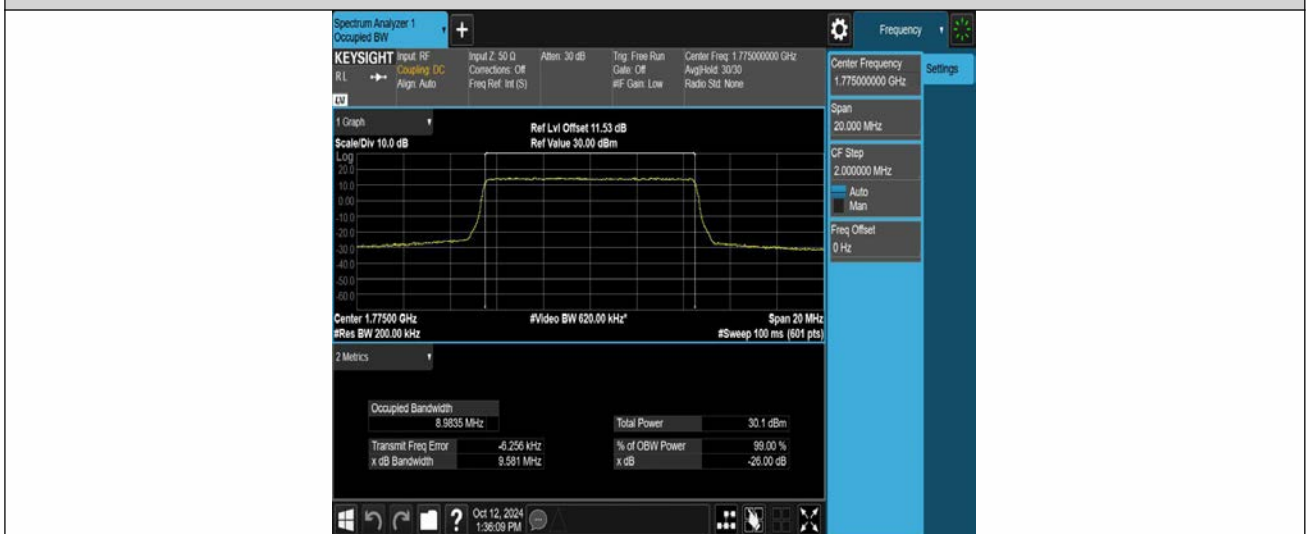

Band66-10MHz-16QAM-132022-50RB#0