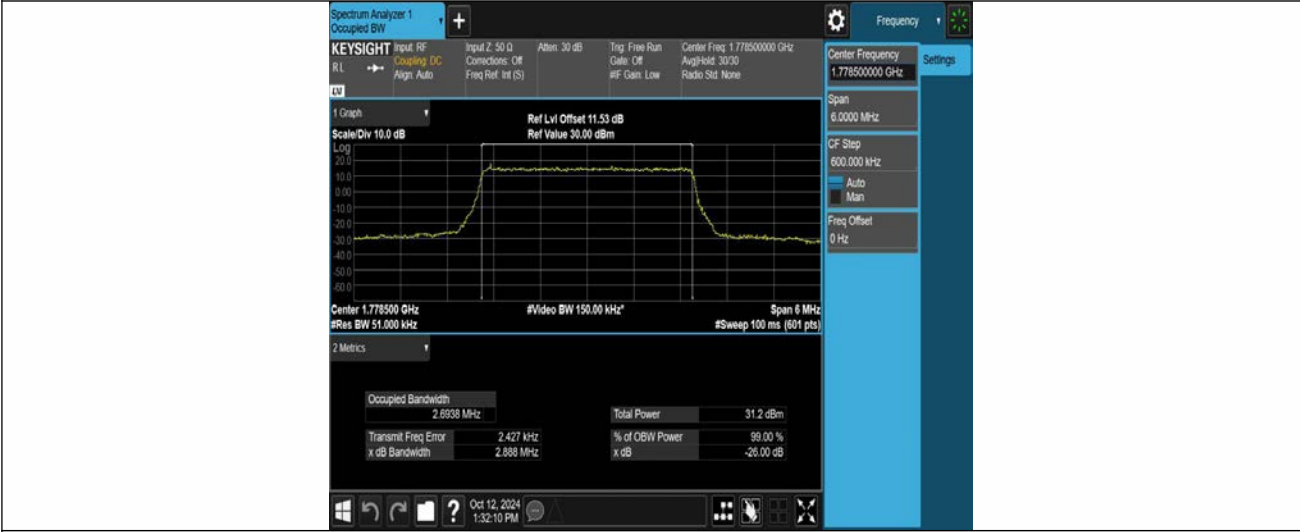

Test Graphs

Band66-1.4MHz-16QAM-131979-6RB#0

Band66-1.4MHz-16QAM-132322-6RB#0

Band66-1.4MHz-16QAM-132665-6RB#0

Band66-3MHz-QPSK-131987-15RB#0

Band66-3MHz-QPSK-132322-15RB#0

Band66-3MHz-QPSK-132657-15RB#0

Band66-3MHz-16QAM-131987-15RB#0