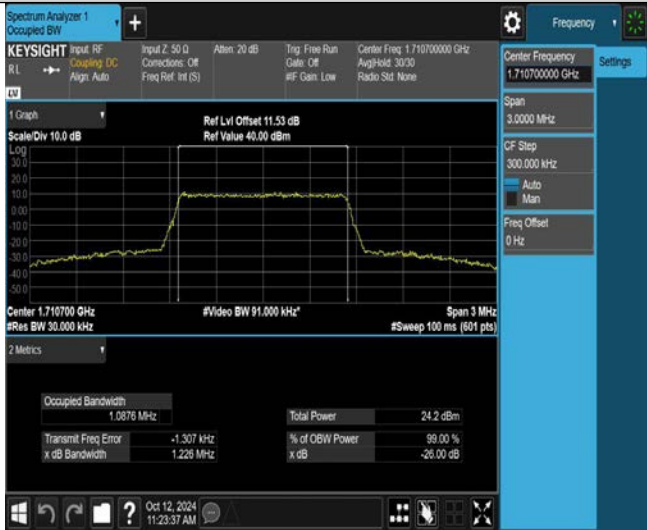

Band66-1.4MHz-16QAM-131979-6RB#0