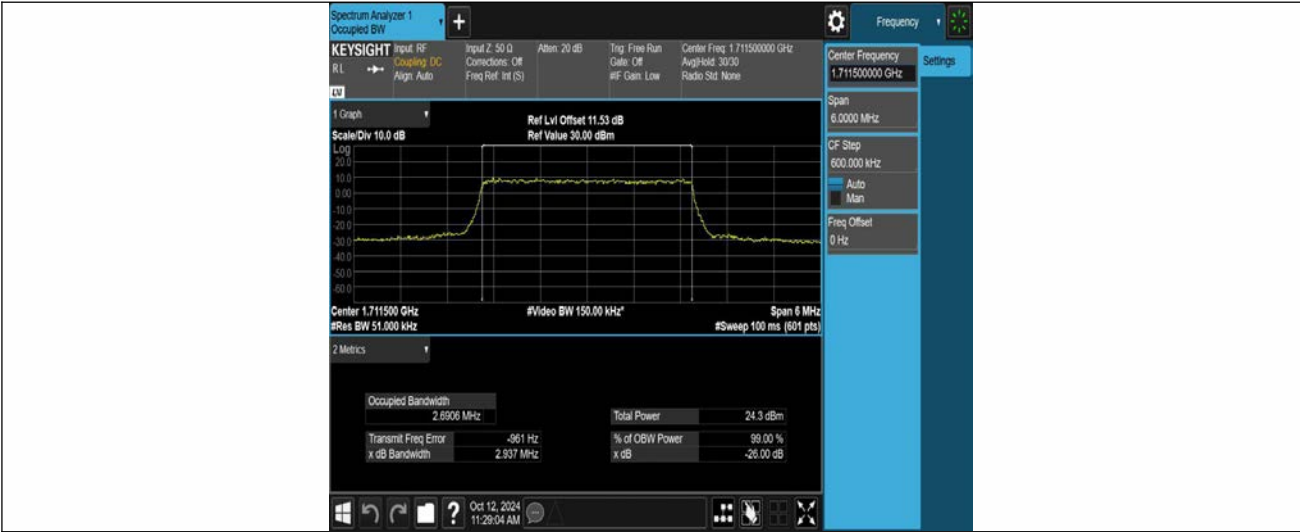

Test Graphs

Band66-1.4MHz-16QAM-131979-6RB#0

Band66-1.4MHz-16QAM-132322-6RB#0

Band66-1.4MHz-16QAM-132665-6RB#0

Band66-3MHz-QPSK-131987-15RB#0

Band66-3MHz-QPSK-132322-15RB#0

Band66-3MHz-QPSK-132657-15RB#0

Band66-3MHz-16QAM-131987-15RB#0