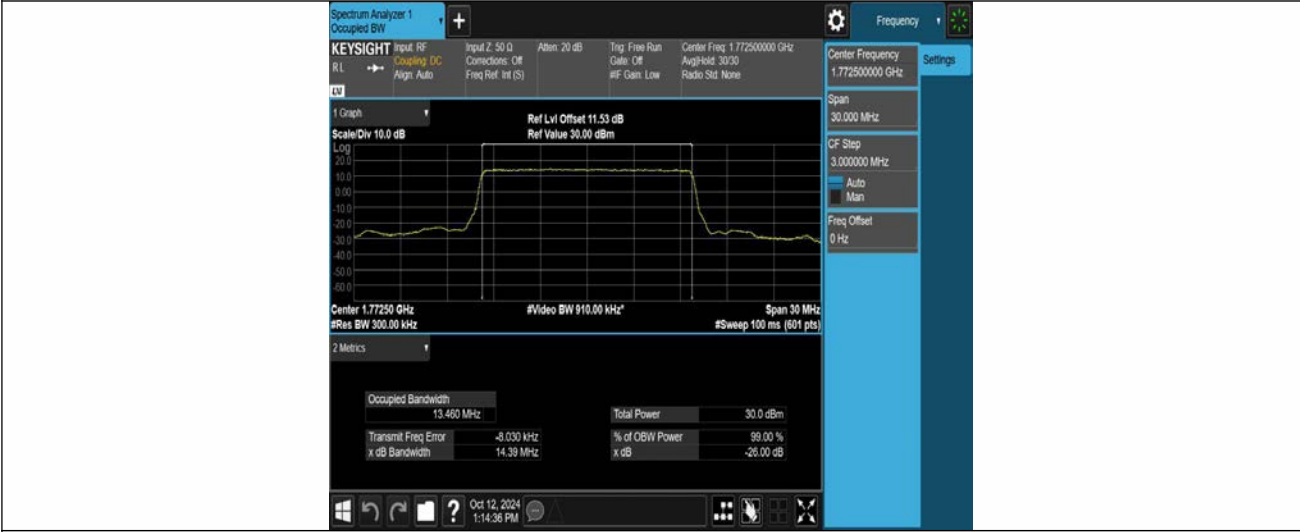

Band66-15MHz-16QAM-132047-75RB#0