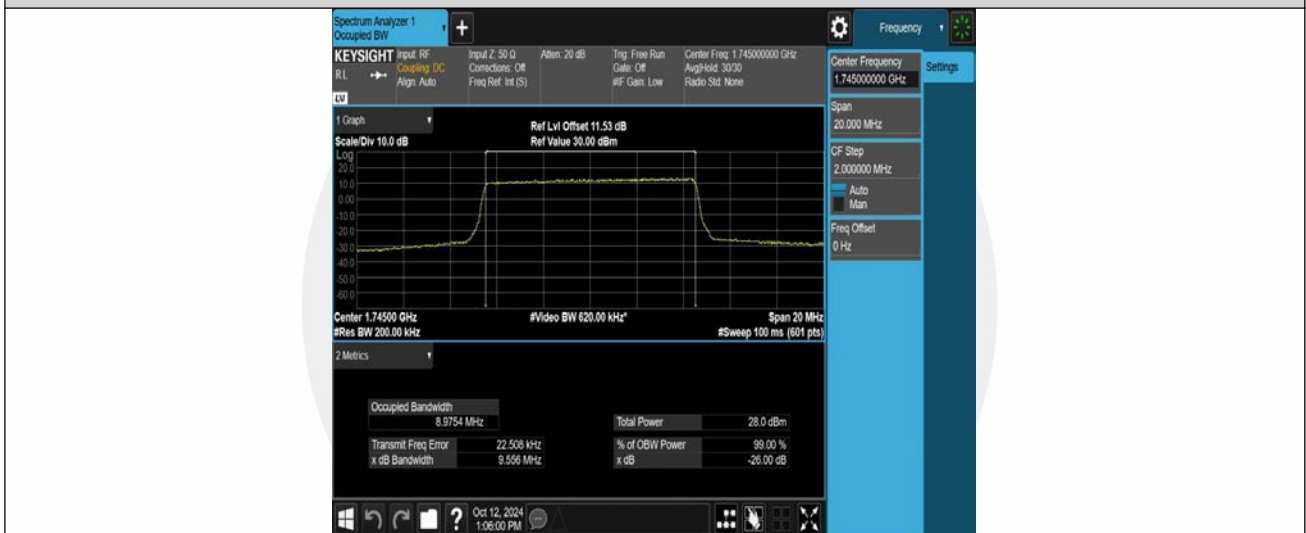

Band66-10MHz-QPSK-132622-50RB#0