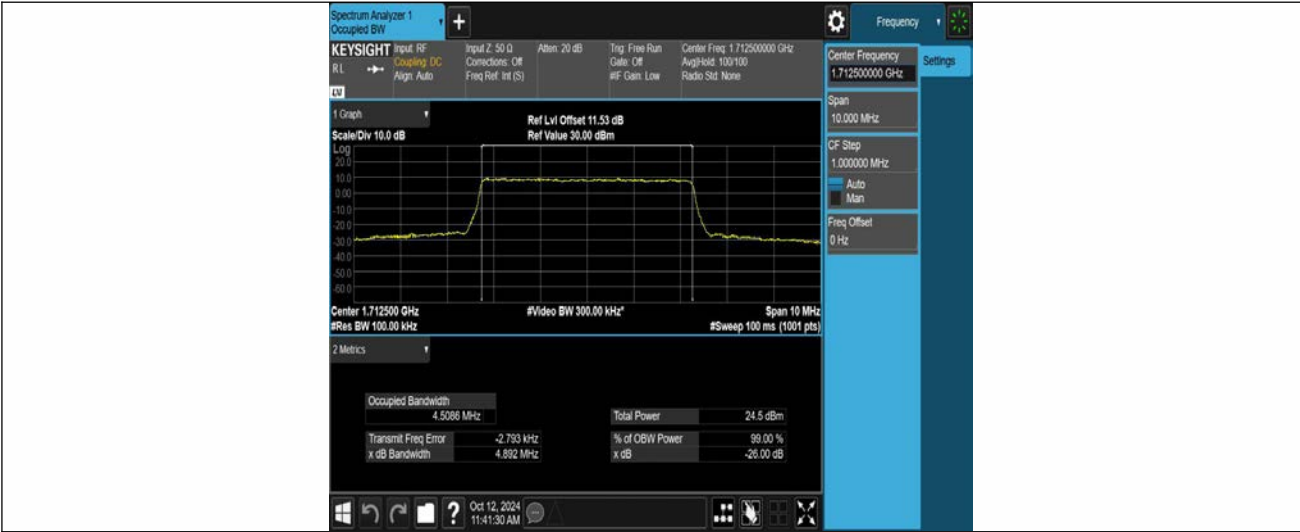

Band66-5MHz-QPSK-132322-25RB#0