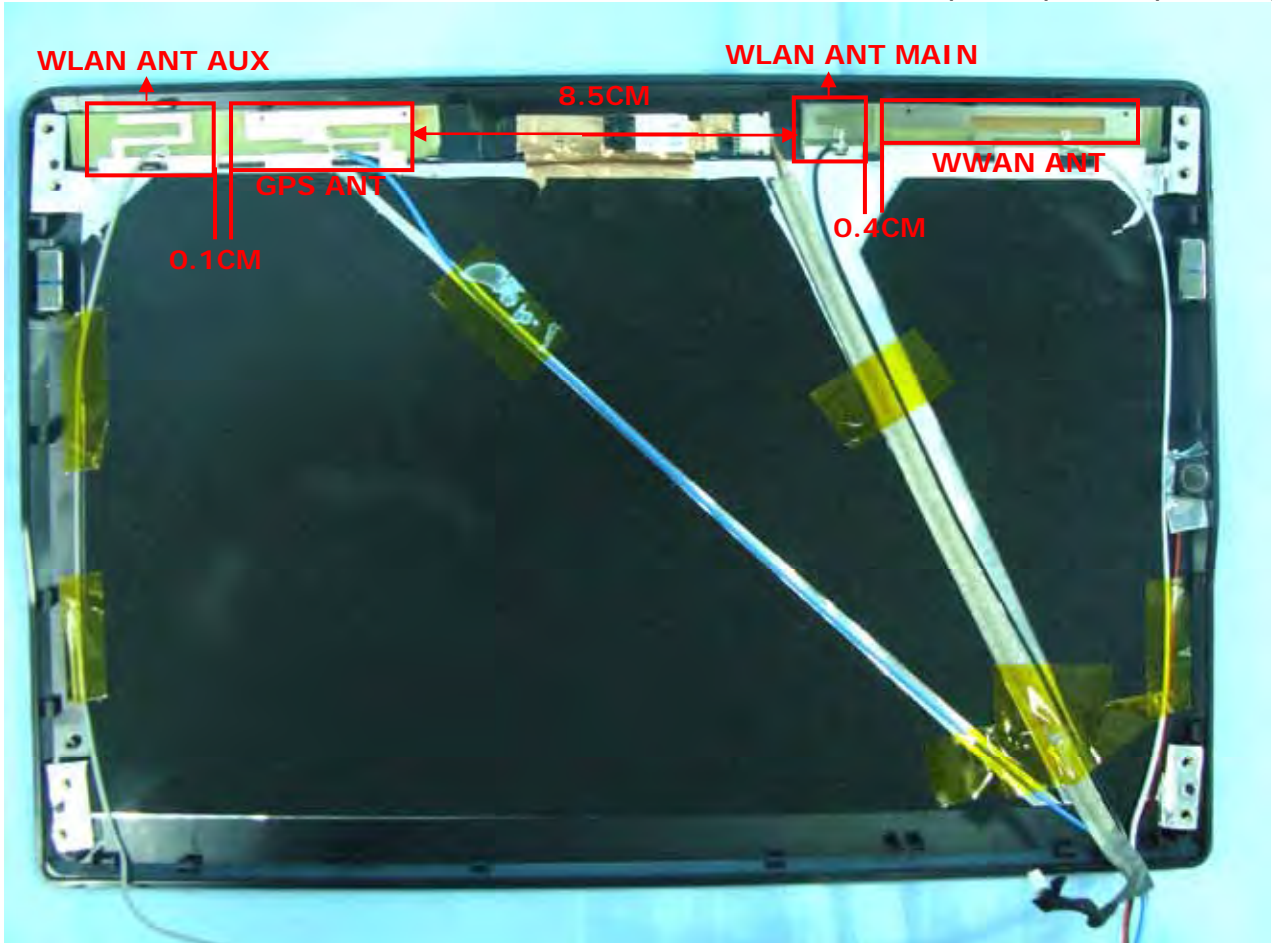

Model Name: MS-N031 , U120H(W/3.5G) , U120(W/O3.5G)

Model Name: MS-N031 , U120H(W/3.5G) , U120(W/O3.5G)

**Model Name: MS-N031 , U120H(W/3.5G) , U120(W/O3.5G)**

Model Name: MS-N031 , U120H(W/3.5G) , U120(W/O3.5G)