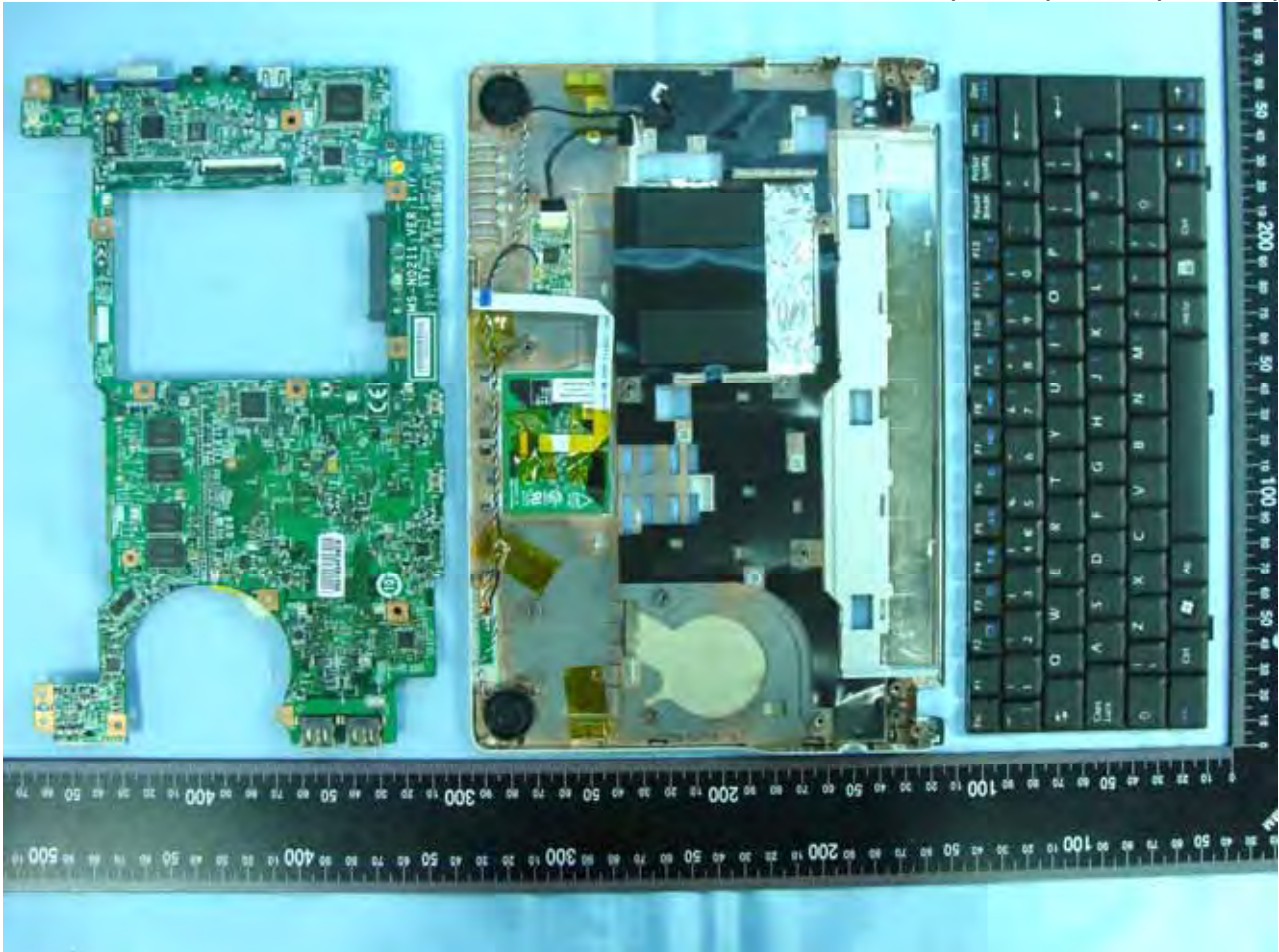

Model Name: MS-N031 , U120H(W/3.5G) , U120(W/O3.5G)