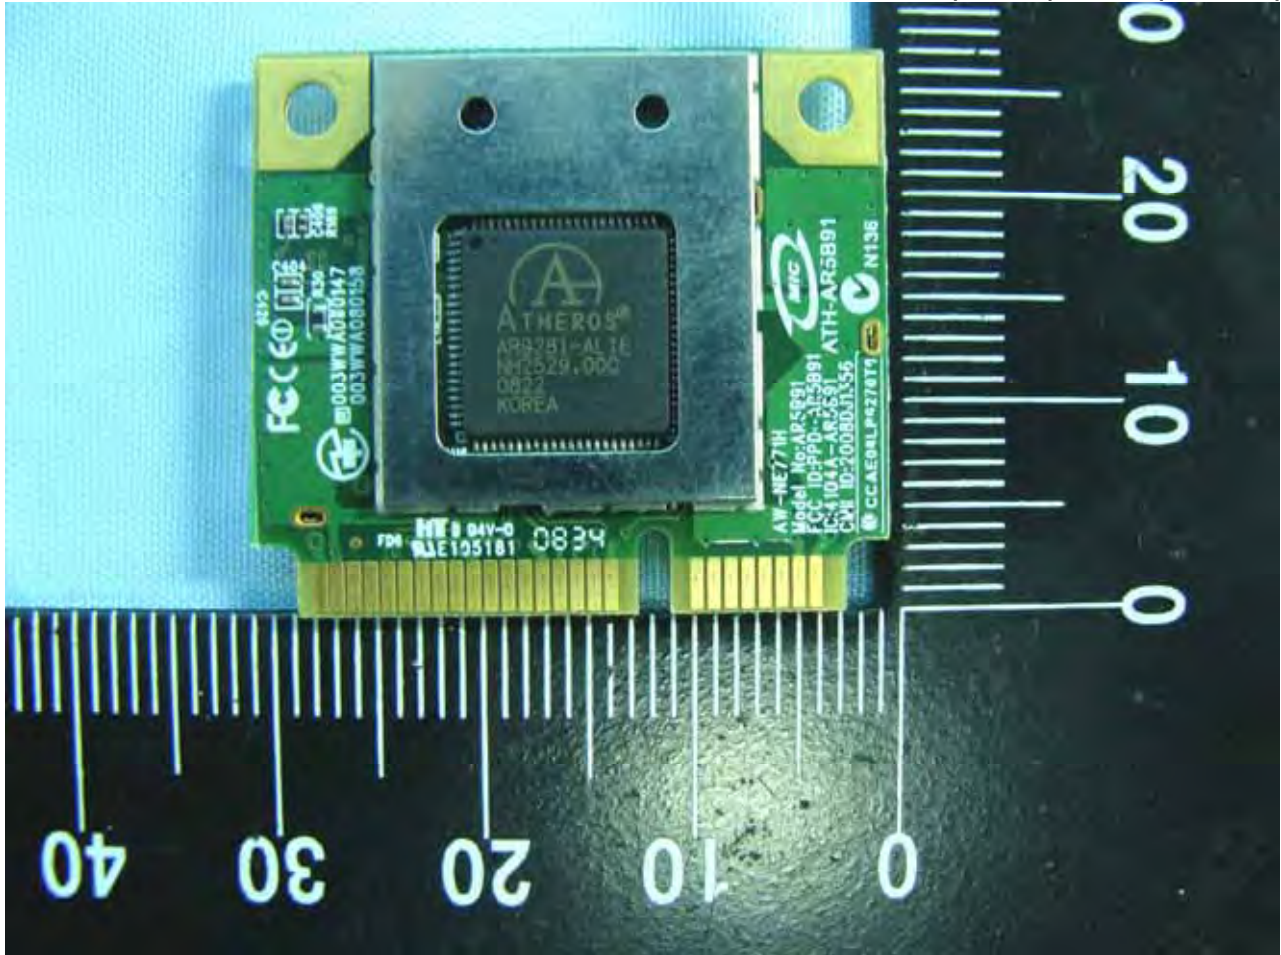

Model Name: MS-N031 , U120H(W/3.5G) , U120(W/O3.5G)

Model Name: MS-N031 , U120H(W/3.5G) , U120(W/O3.5G)

**WLAN Module**

Model Name: MS-N031 , U120H(W/3.5G) , U120(W/O3.5G)

Model Name: MS-N031 , U120H(W/3.5G) , U120(W/O3.5G)