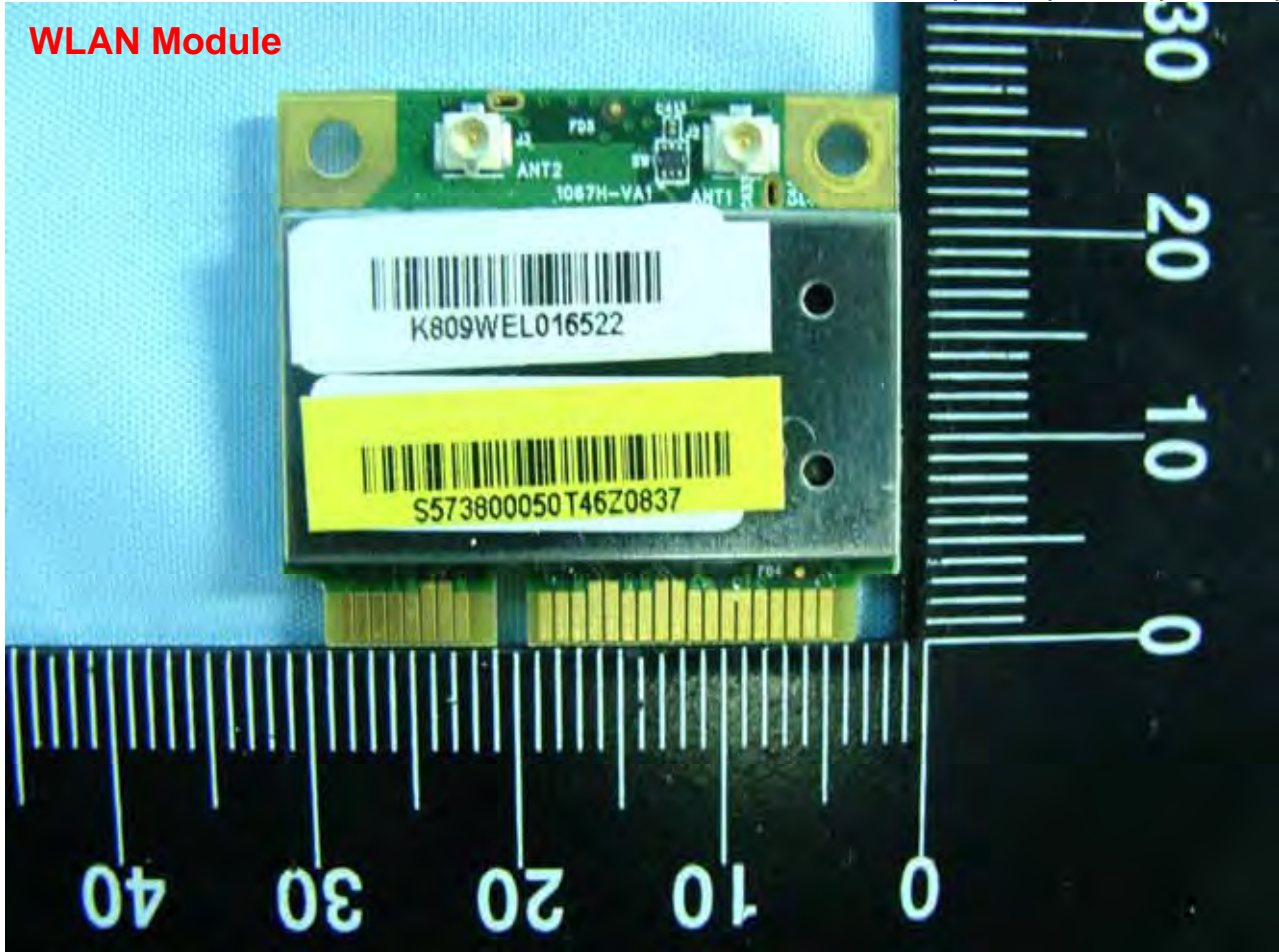

Model Name: MS-N031 , U120H(W/3.5G) , U120(W/O3.5G)

WLAN Module