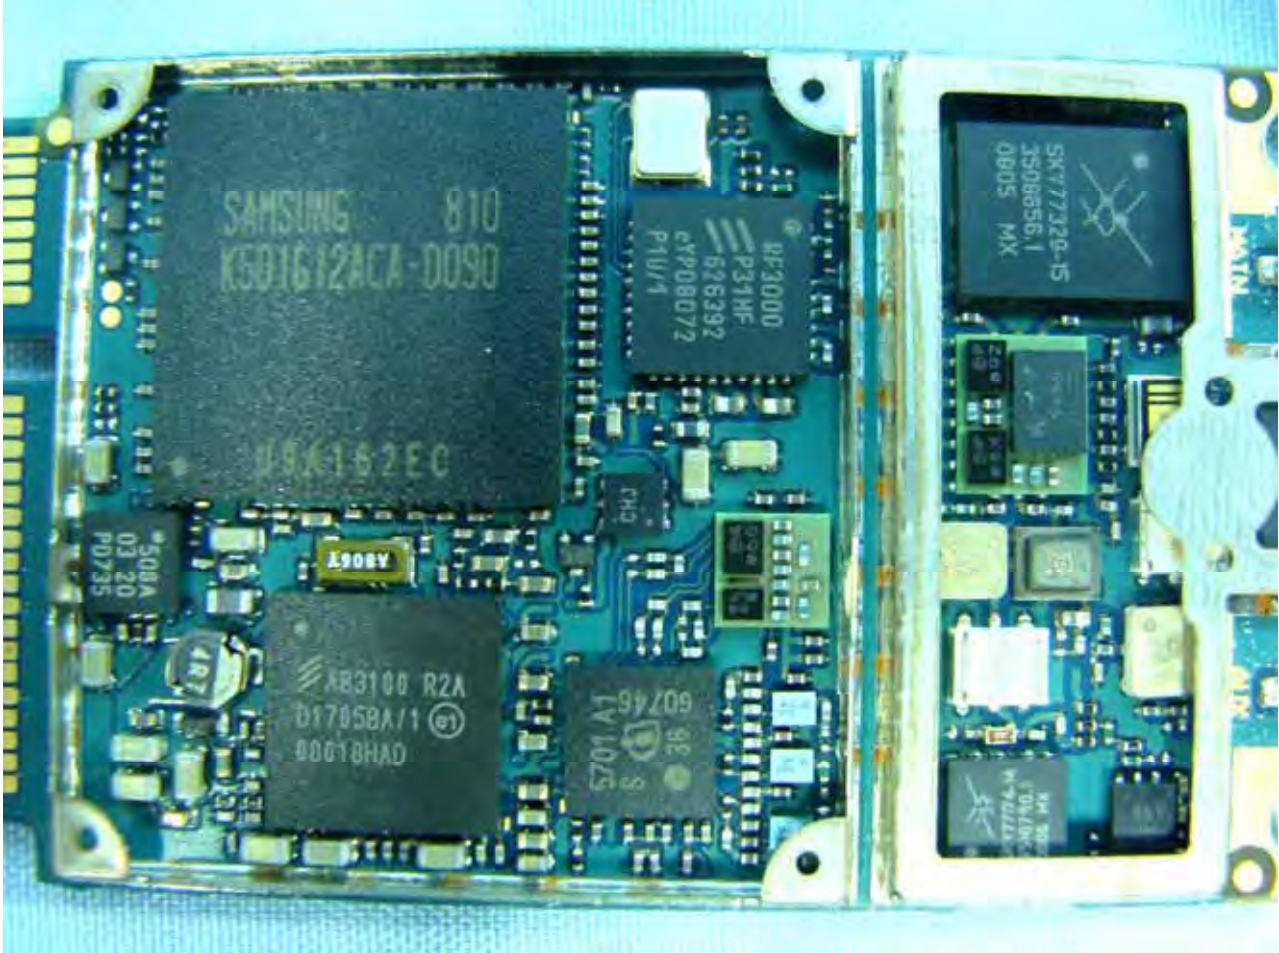

**BT Antenna**

**Model Name: MS-N031 , U120H(W/3.5G) , U120(W/O3.5G)**

Model Name: MS-N031 , U120H(W/3.5G) , U120(W/O3.5G)

**WWAN Module**

Model Name: MS-N031 , U120H(W/3.5G) , U120(W/O3.5G)

Model Name: MS-N031 , U120H(W/3.5G) , U120(W/O3.5G)