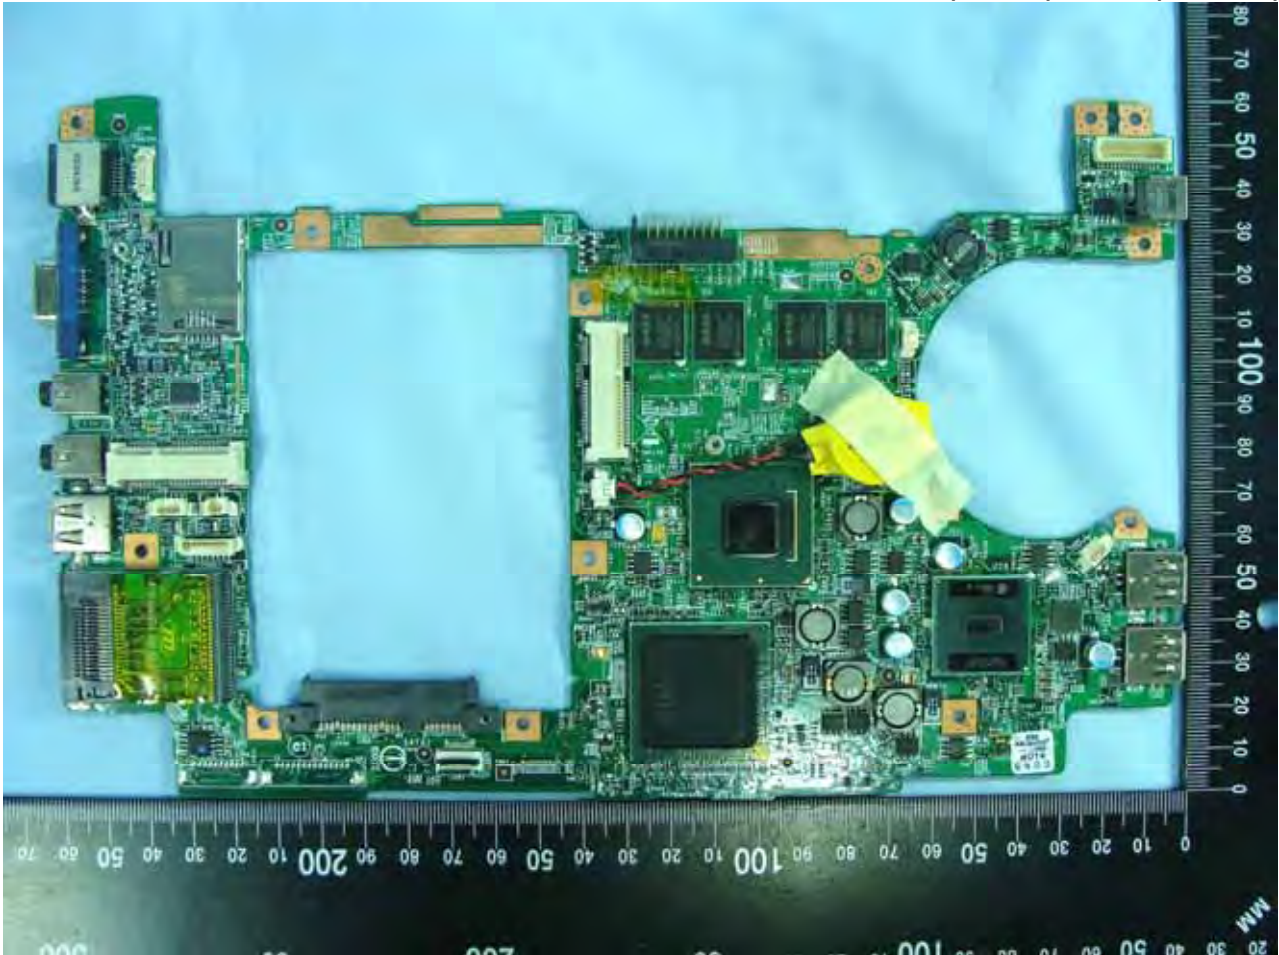

Model Name: MS-N031 , U120H(W/3.5G) , U120(W/O3.5G)