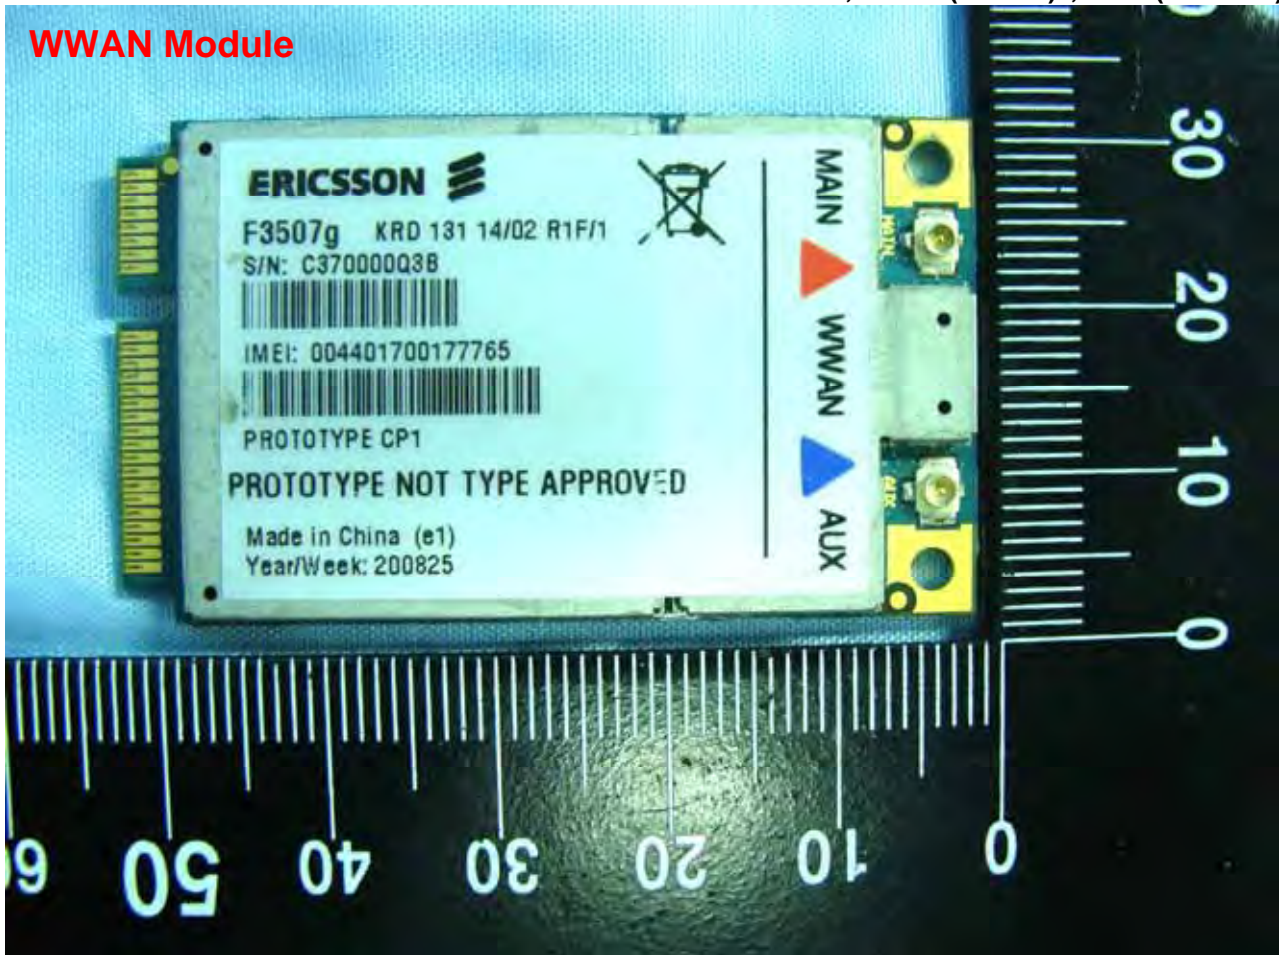

**BT Antenna**

**Model Name: MS-N031 , U120H(W/3.5G) , U120(W/O3.5G)**

Model Name: MS-N031 , U120H(W/3.5G) , U120(W/O3.5G)

**WWAN Module**

Model Name: MS-N031 , U120H(W/3.5G) , U120(W/O3.5G)

Model Name: MS-N031 , U120H(W/3.5G) , U120(W/O3.5G)