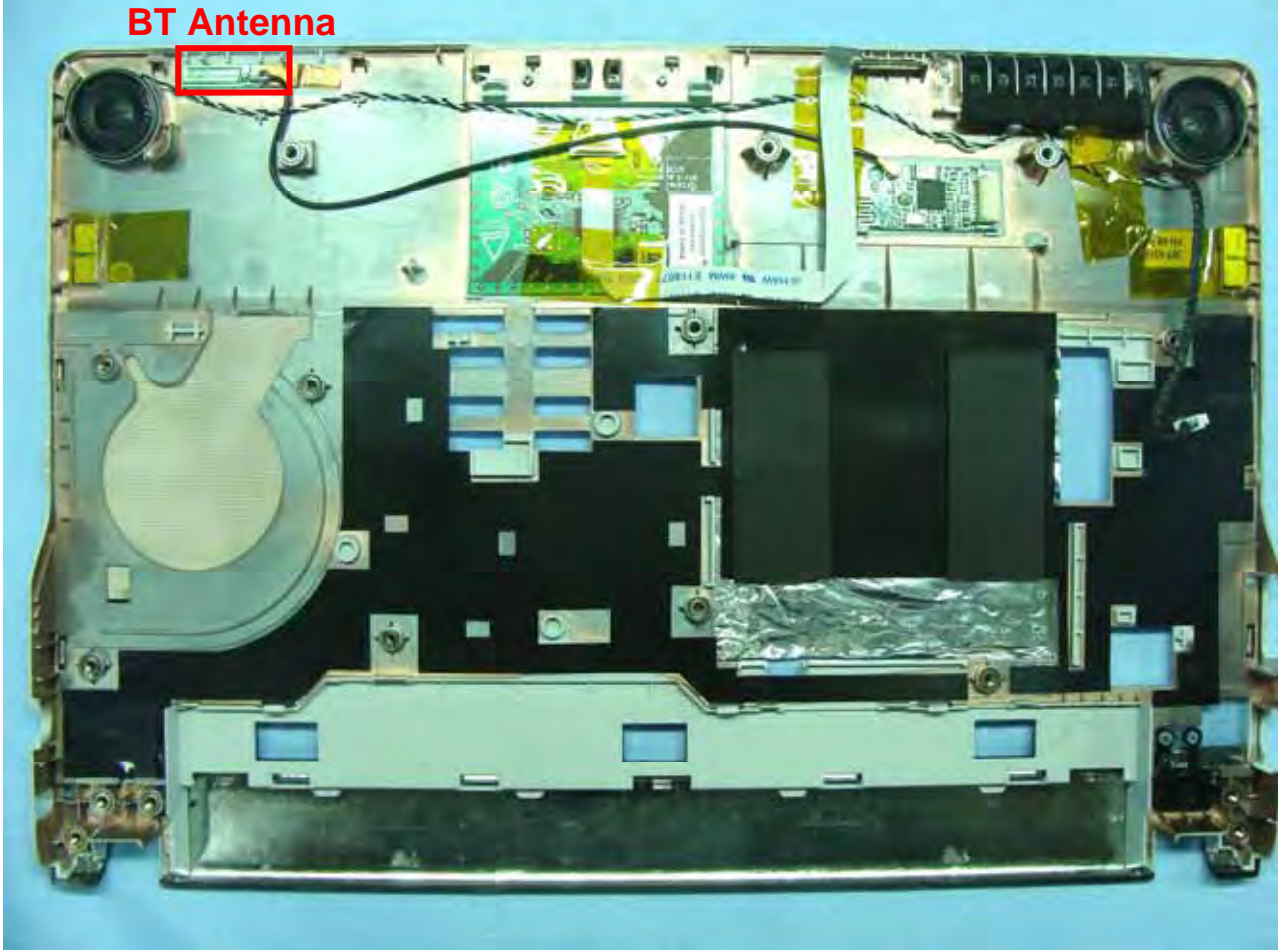

Model Name: MS-N031 , U120H(W/3.5G) , U120(W/O3.5G)

BT Antenna