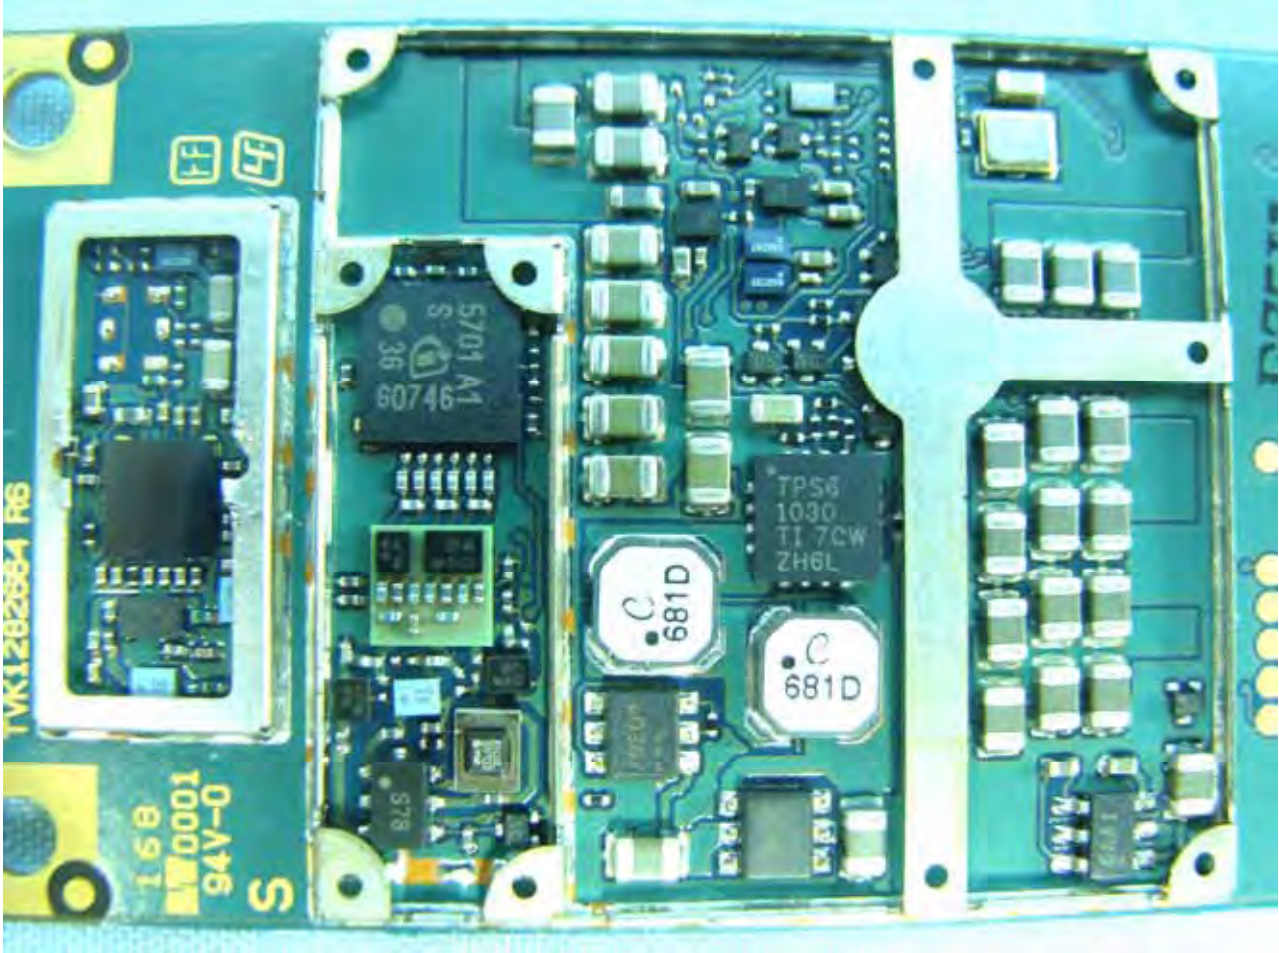

Model Name: MS-N031 , U120H(W/3.5G) , U120(W/O3.5G)