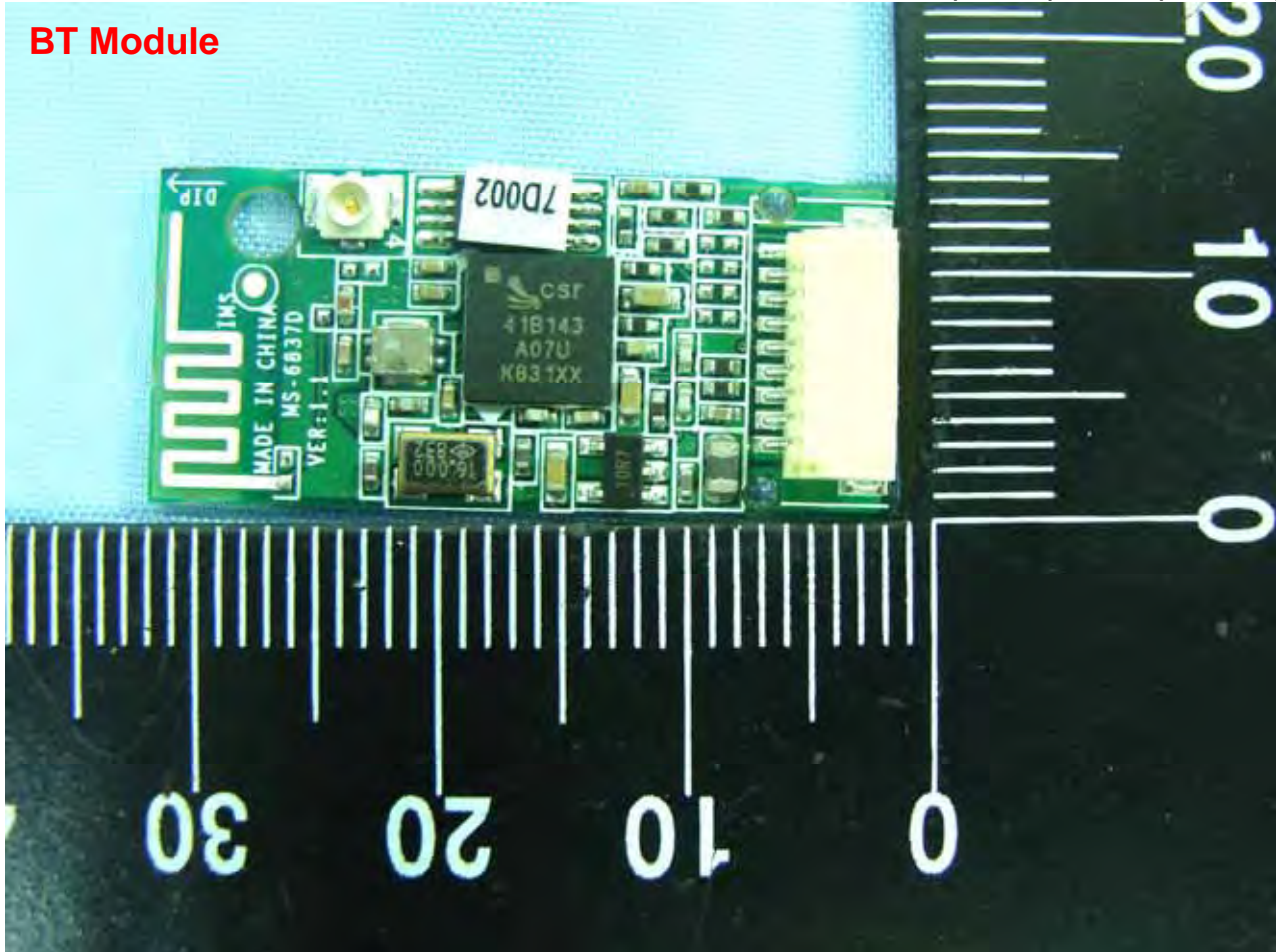

Model Name: MS-N031 , U120H(W/3.5G) , U120(W/O3.5G)

BT Module