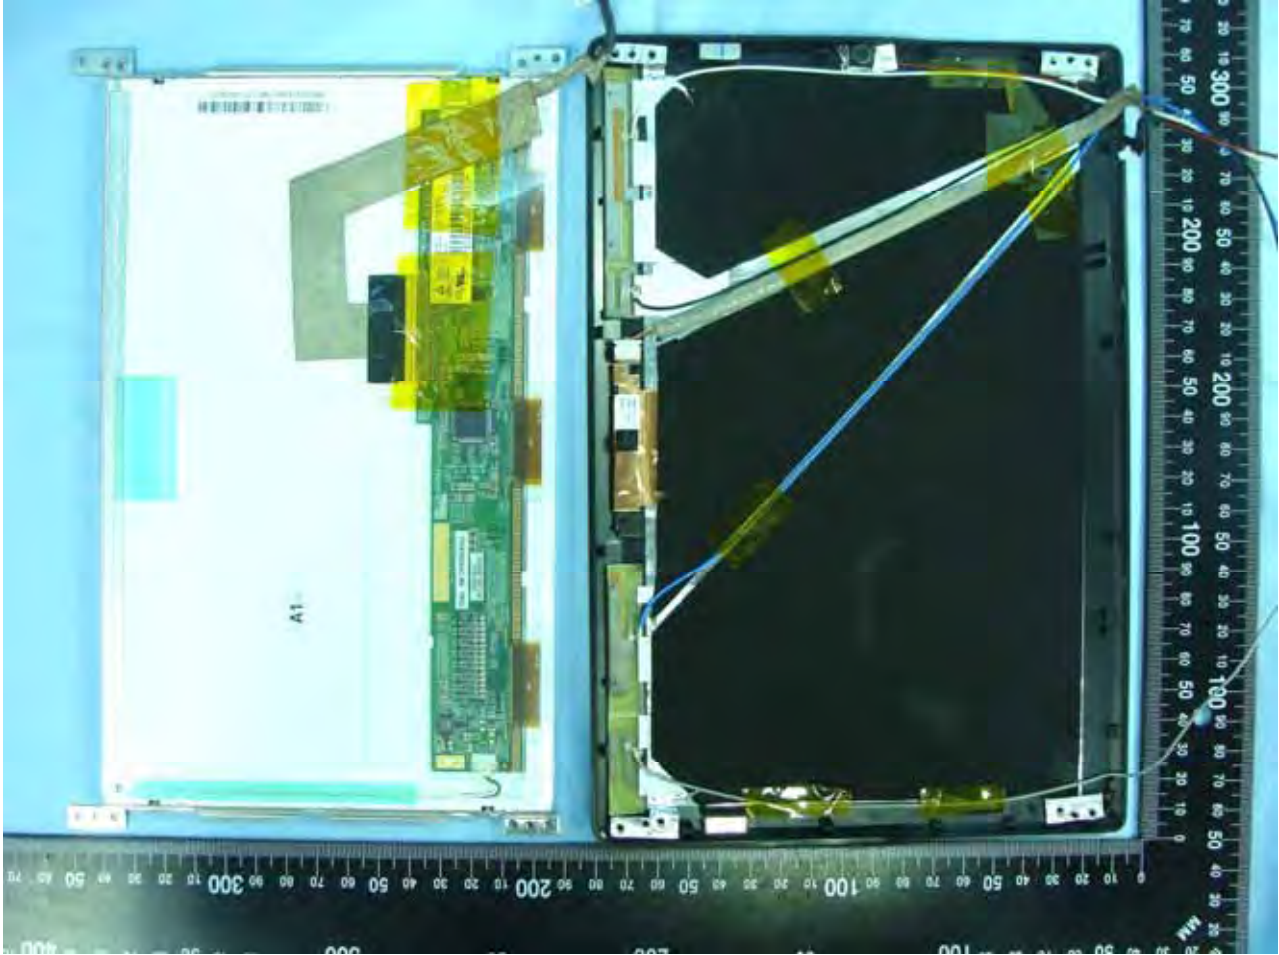

Model Name: MS-N031 , U120H(W/3.5G) , U120(W/O3.5G)

Model Name: MS-N031 , U120H(W/3.5G) , U120(W/O3.5G)

**Model Name: MS-N031 , U120H(W/3.5G) , U120(W/O3.5G)**

Model Name: MS-N031 , U120H(W/3.5G) , U120(W/O3.5G)