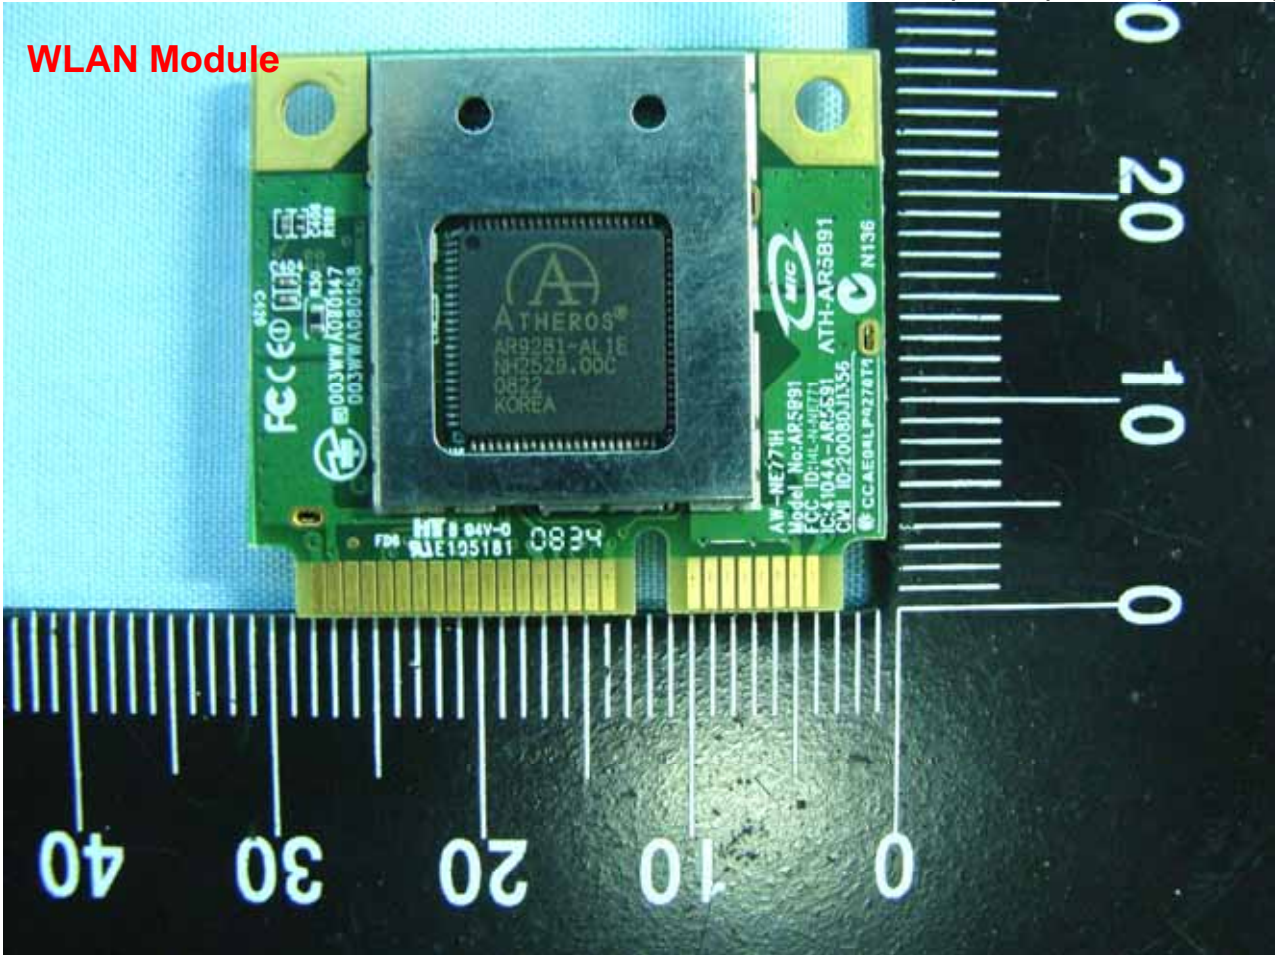

Model Name: MS-N031 , U120H(W/3.5G) , U120(W/O3.5G)

WLAN Module

Model Name: MS-N031 , U120H(W/3.5G) , U120(W/O3.5G)

Model Name: MS-N031 , U120H(W/3.5G) , U120(W/O3.5G)