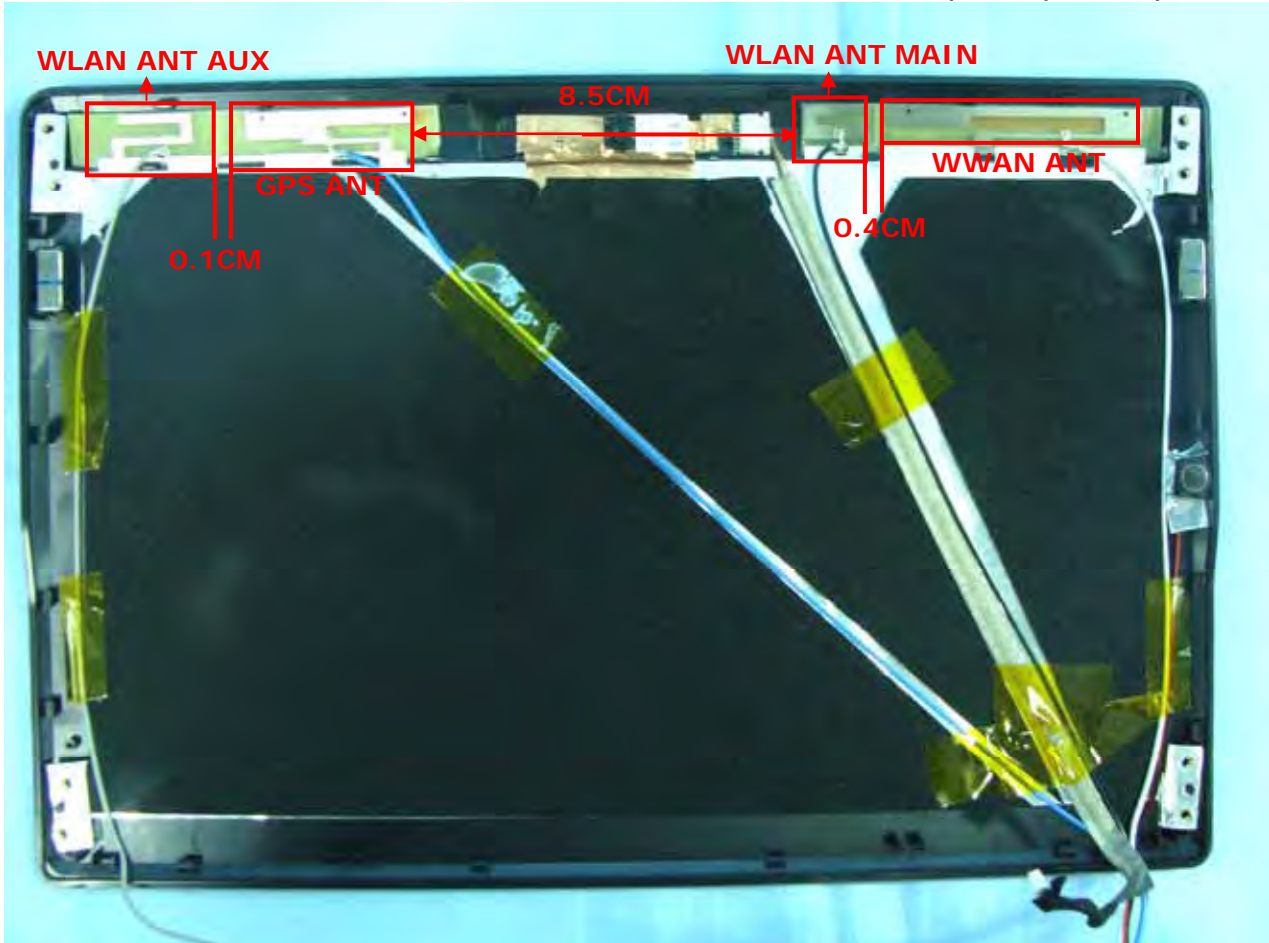

**Model Name: MS-N031 , U120H(W/3.5G) , U120(W/O3.5G)**

**WLAN Ant Main & WWAN Ant**

Model Name: MS-N031 , U120H(W/3.5G) , U120(W/O3.5G)

**WLAN Ant AUX & GPS Ant**

Model Name: MS-N031 , U120H(W/3.5G) , U120(W/O3.5G)