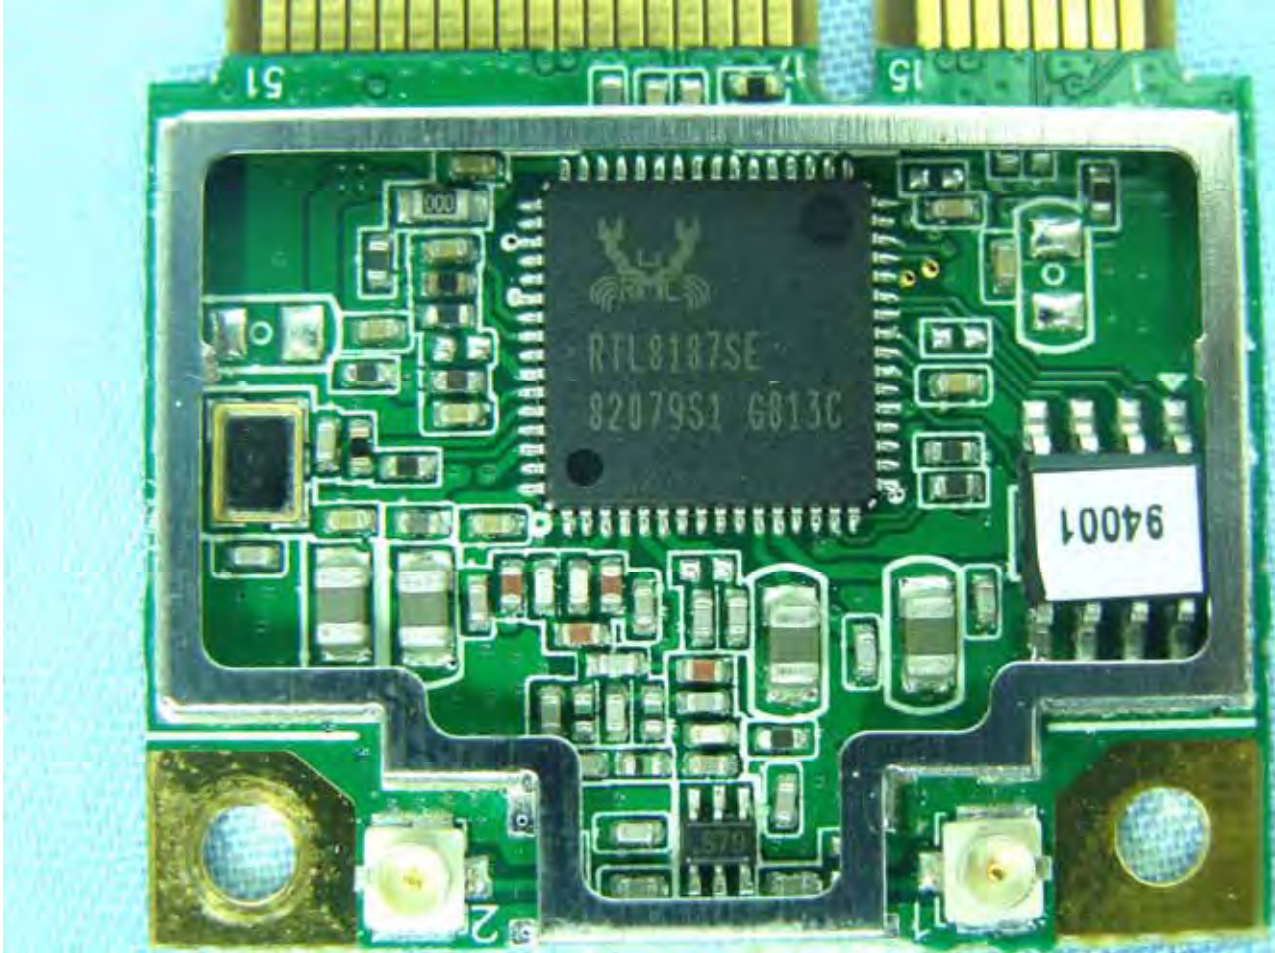

Model Name: MS-N031 , U120H(W/3.5G) , U120(W/O3.5G)

Model Name: MS-N031 , U120H(W/3.5G) , U120(W/O3.5G)

**WLAN Module**

Model Name: MS-N031 , U120H(W/3.5G) , U120(W/O3.5G)

Model Name: MS-N031 , U120H(W/3.5G) , U120(W/O3.5G)