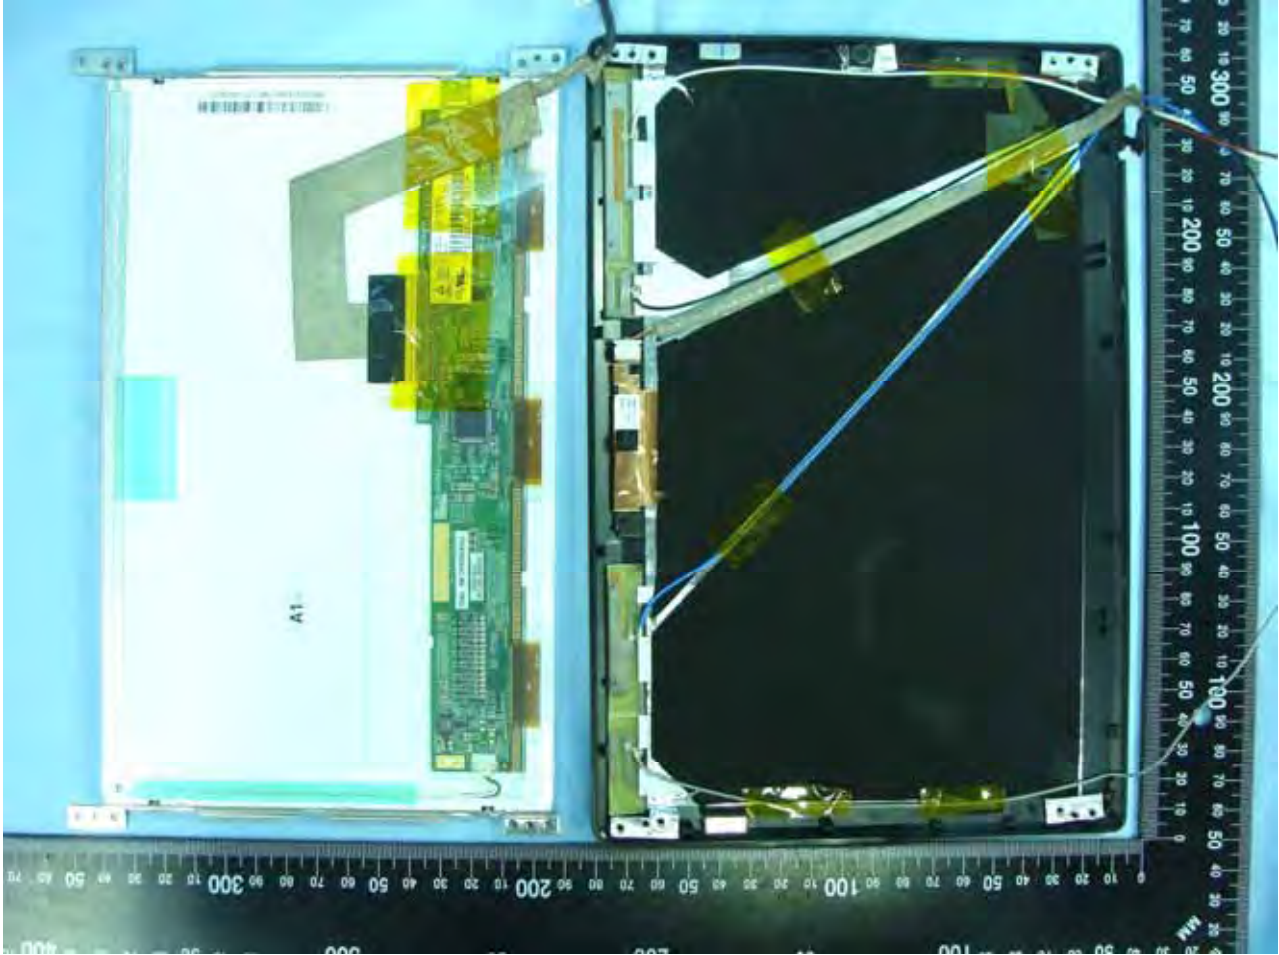

Model Name: MS-N031 , U120H(W/3.5G) , U120(W/O3.5G)

Model Name: MS-N031 , U120H(W/3.5G) , U120(W/O3.5G)

Model Name: MS-N031 , U120H(W/3.5G) , U120(W/O3.5G)

Model Name: MS-N031 , U120H(W/3.5G) , U120(W/O3.5G)