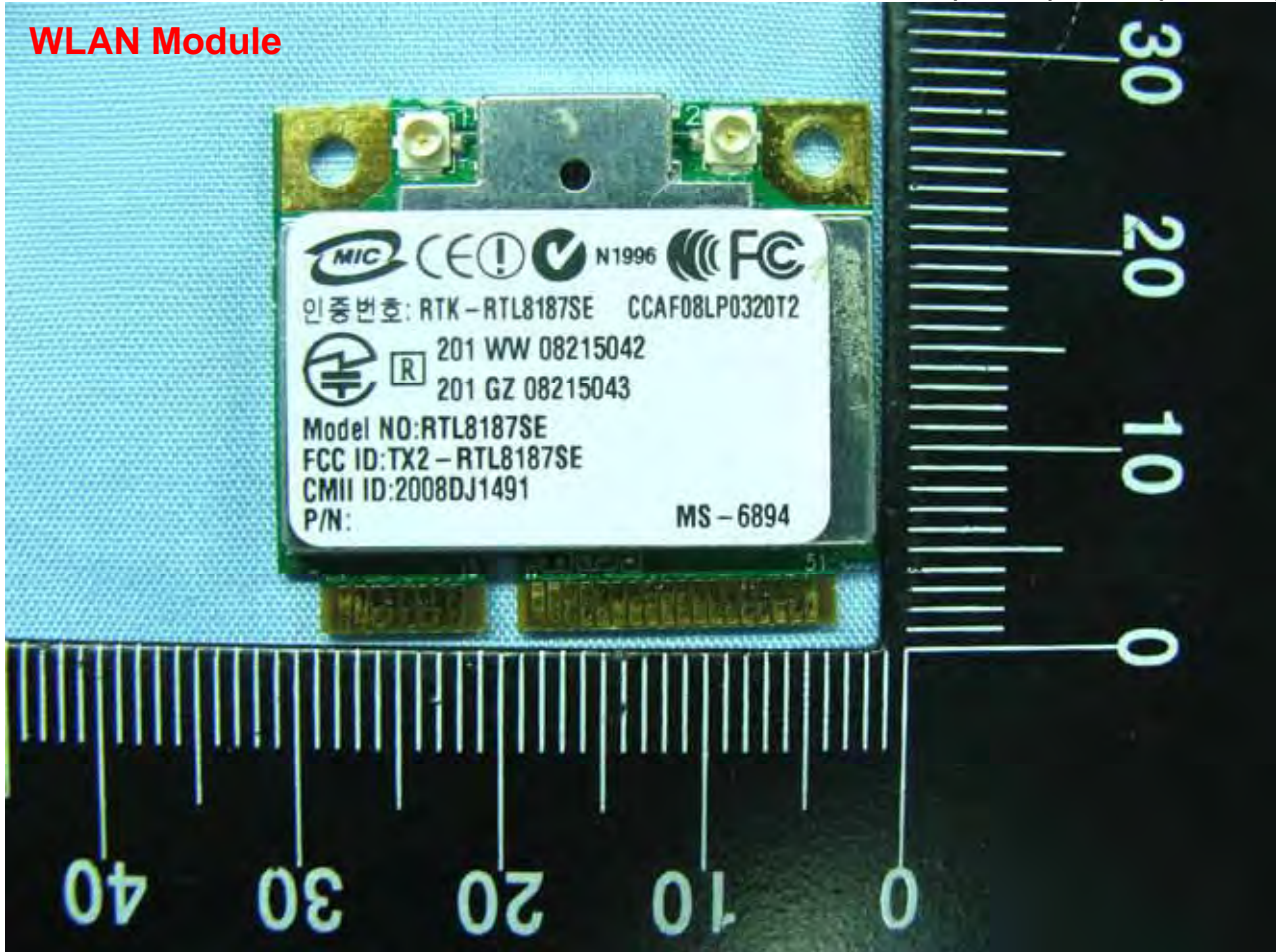

Model Name: MS-N031 , U120H(W/3.5G) , U120(W/O3.5G)

WLAN Module