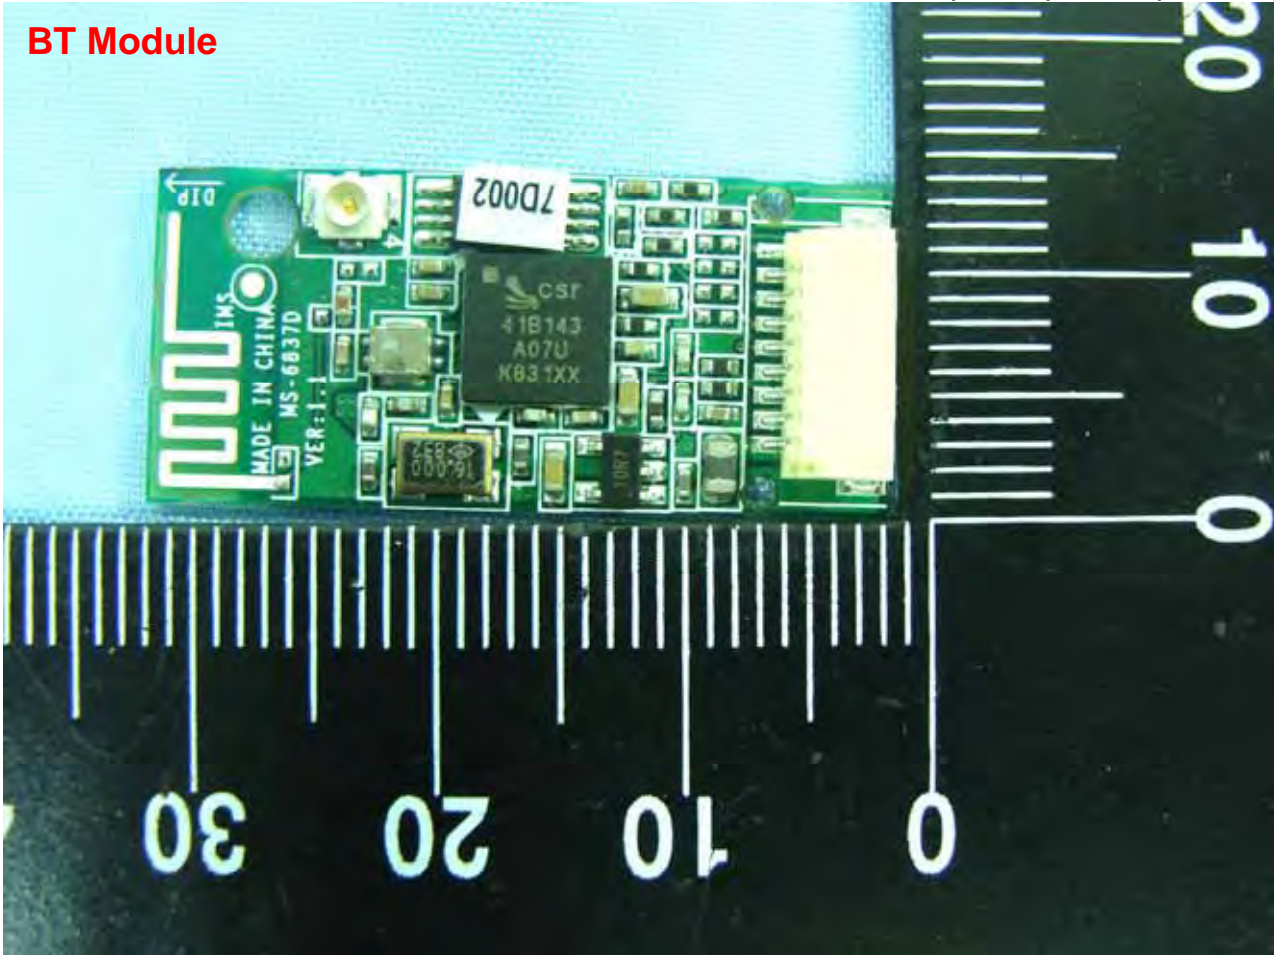

Model Name: MS-N031 , U120H(W/3.5G) , U120(W/O3.5G)

BT Module