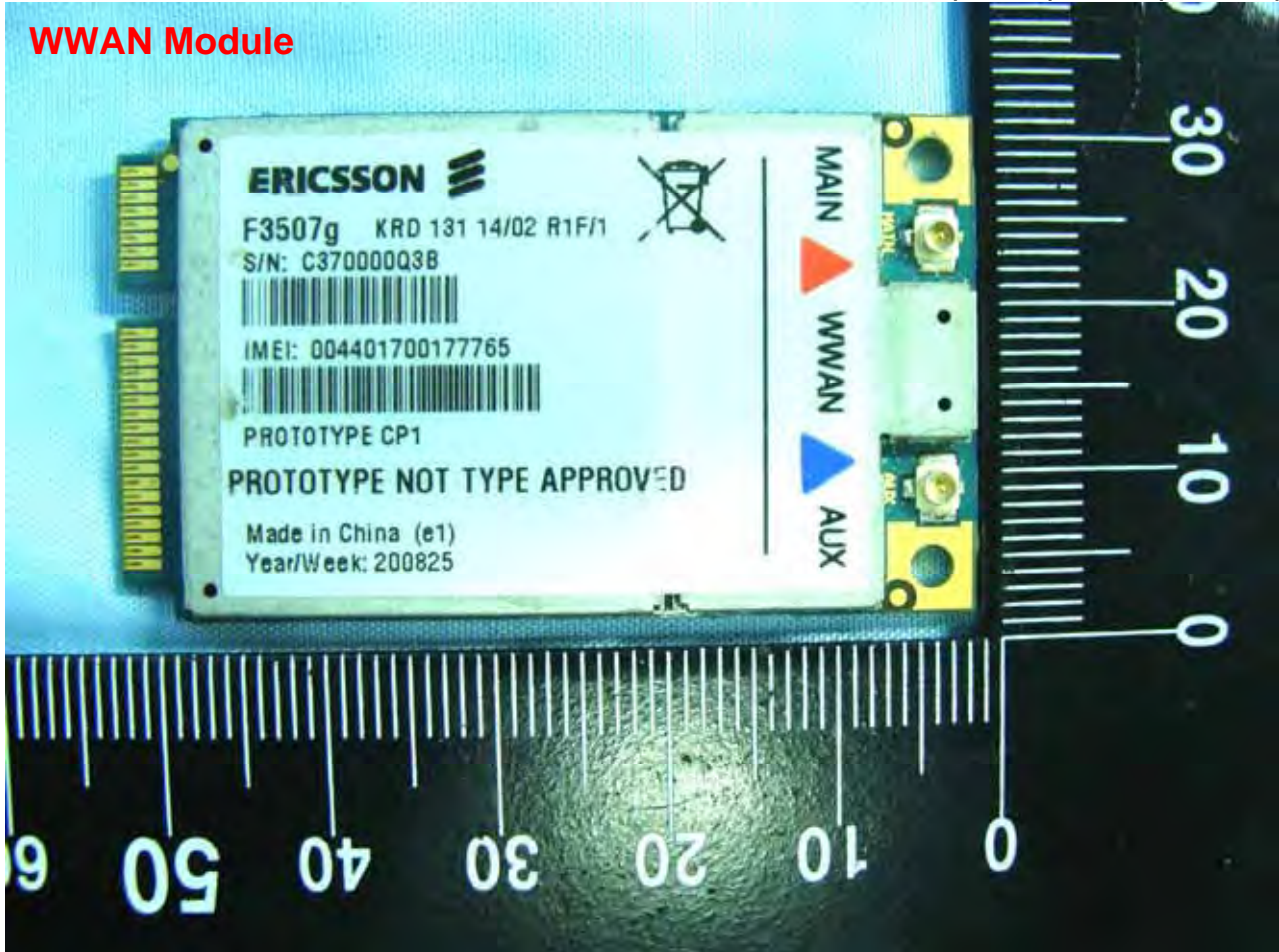

**BT Antenna**

**Model Name: MS-N031 , U120H(W/3.5G) , U120(W/O3.5G)**

Model Name: MS-N031 , U120H(W/3.5G) , U120(W/O3.5G)

**WWAN Module**

Model Name: MS-N031 , U120H(W/3.5G) , U120(W/O3.5G)

Model Name: MS-N031 , U120H(W/3.5G) , U120(W/O3.5G)