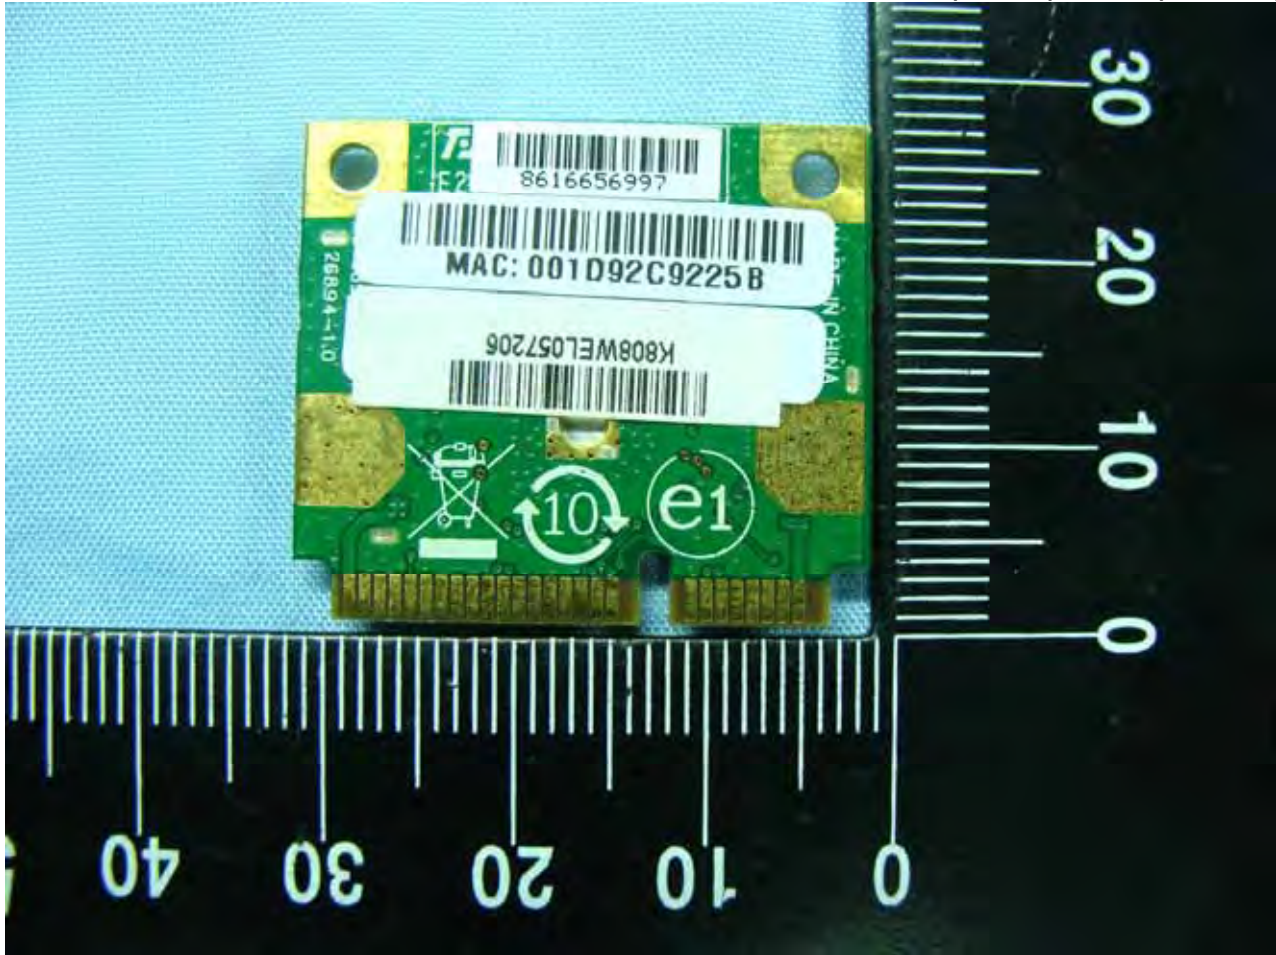

Model Name: MS-N031 , U120H(W/3.5G) , U120(W/O3.5G)

Model Name: MS-N031 , U120H(W/3.5G) , U120(W/O3.5G)

**WLAN Module**

Model Name: MS-N031 , U120H(W/3.5G) , U120(W/O3.5G)

Model Name: MS-N031 , U120H(W/3.5G) , U120(W/O3.5G)