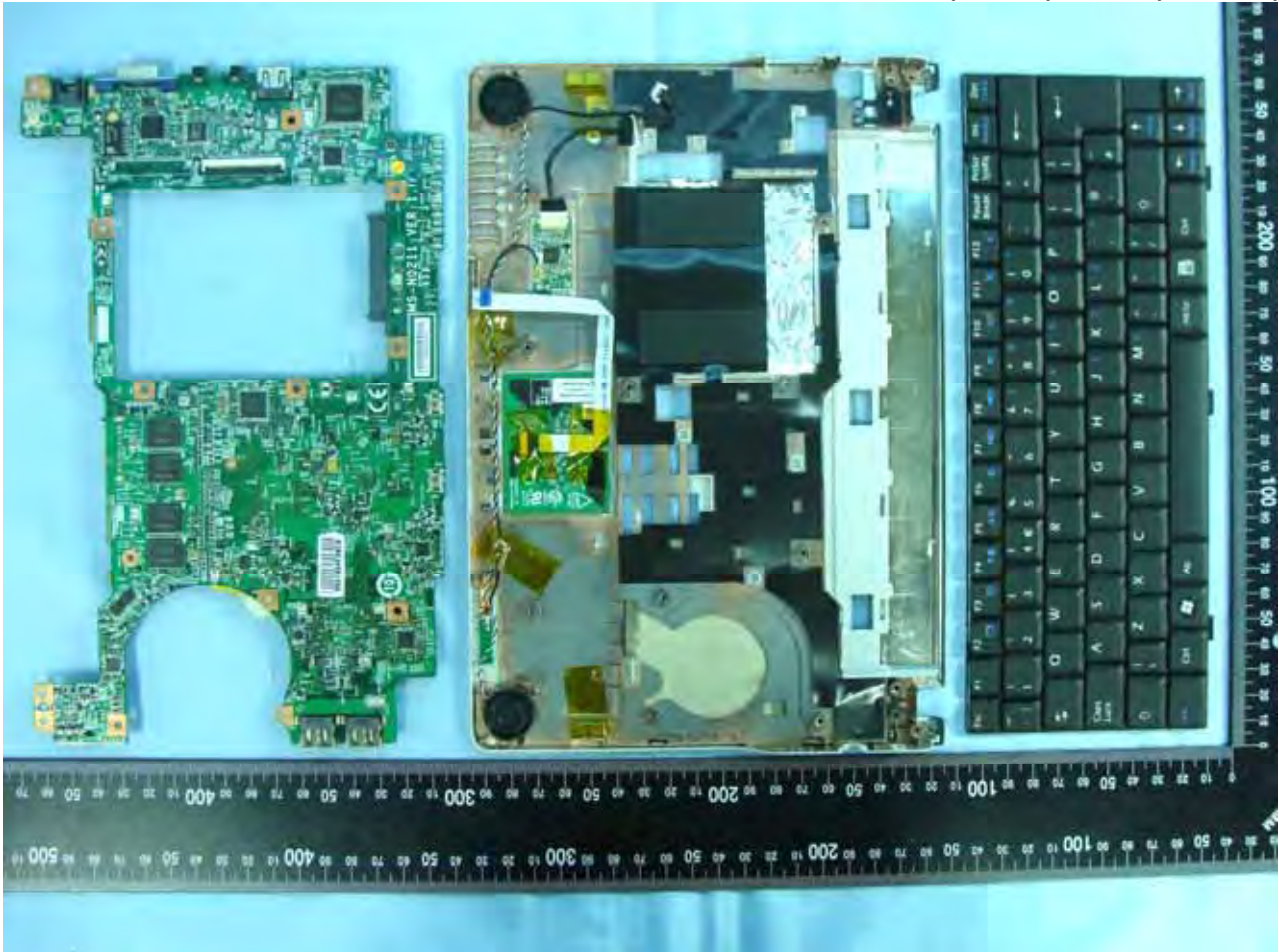

Model Name: MS-N031 , U120H(W/3.5G) , U120(W/O3.5G)

Model Name: MS-N031 , U120H(W/3.5G) , U120(W/O3.5G)

Model Name: MS-N031 , U120H(W/3.5G) , U120(W/O3.5G)

Model Name: MS-N031 , U120H(W/3.5G) , U120(W/O3.5G)