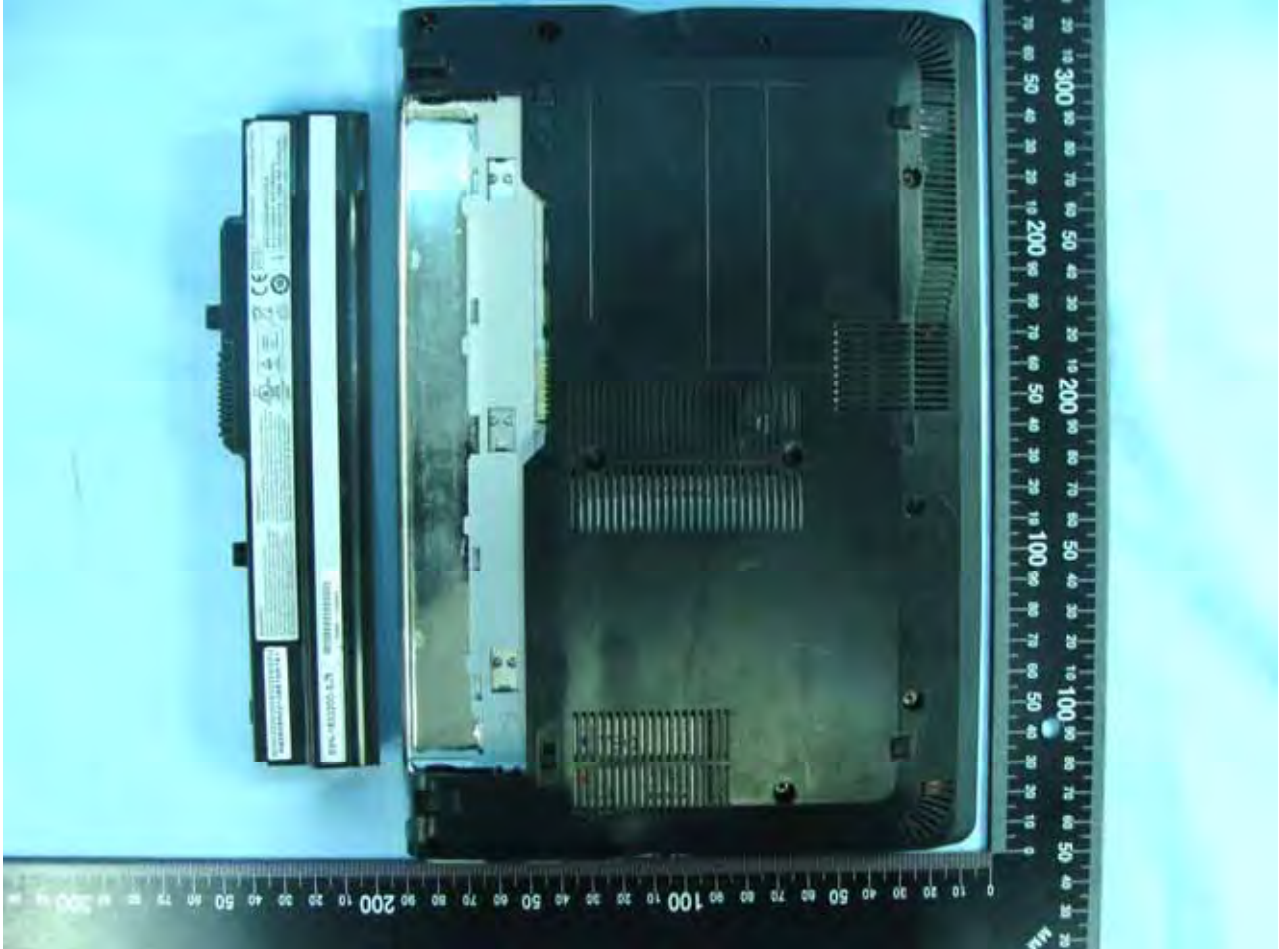

### 3. Internal Photographs of EUT

Model Name: MS-N031 , U120H(W/3.5G) , U120(W/O3.5G)

Model Name: MS-N031 , U120H(W/3.5G) , U120(W/O3.5G)

Model Name: MS-N031 , U120H(W/3.5G) , U120(W/O3.5G)

Model Name: MS-N031 , U120H(W/3.5G) , U120(W/O3.5G)