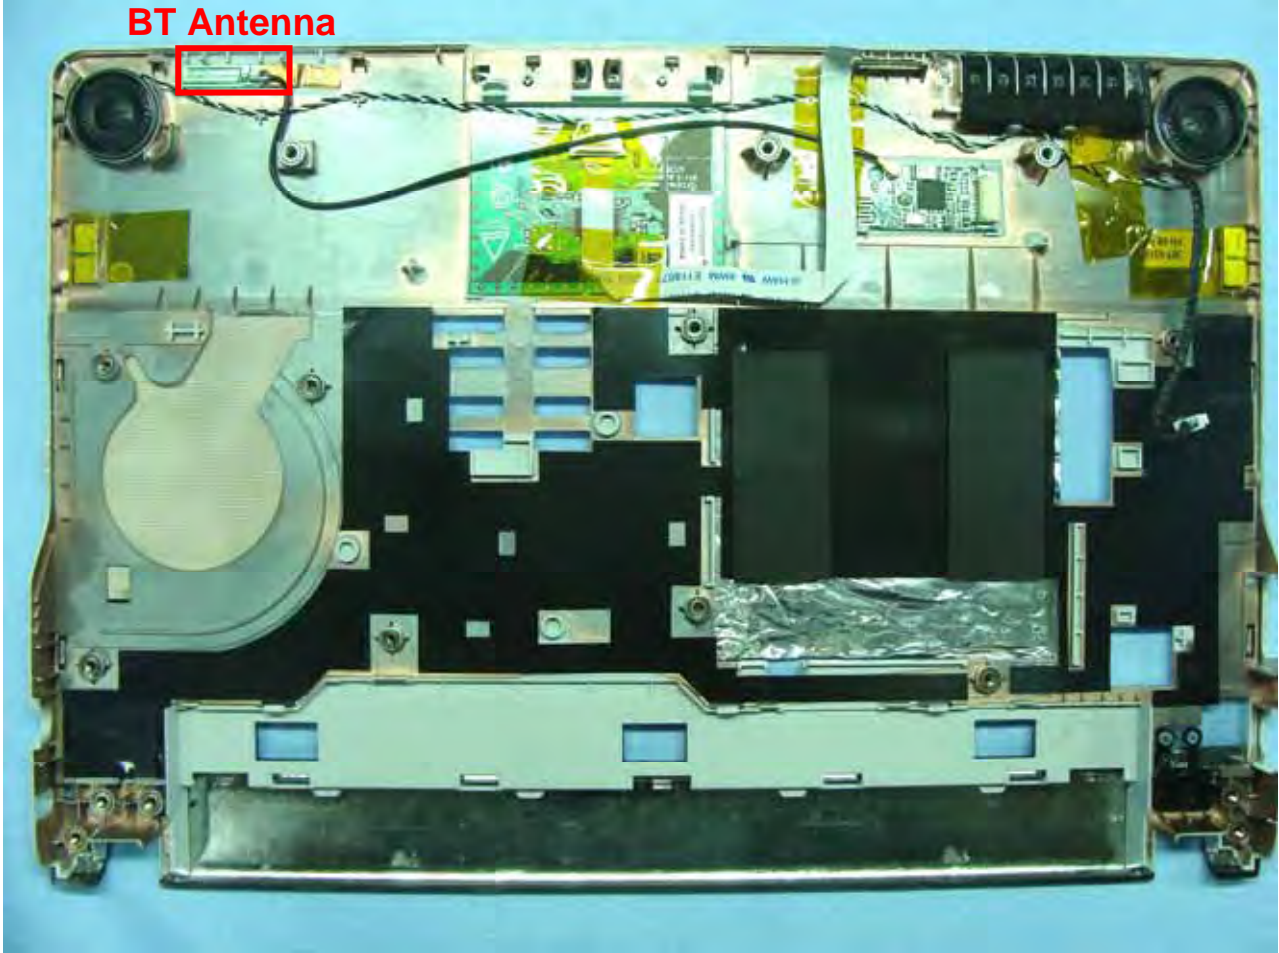

Model Name: MS-N031 , U120H(W/3.5G) , U120(W/O3.5G)

BT Antenna