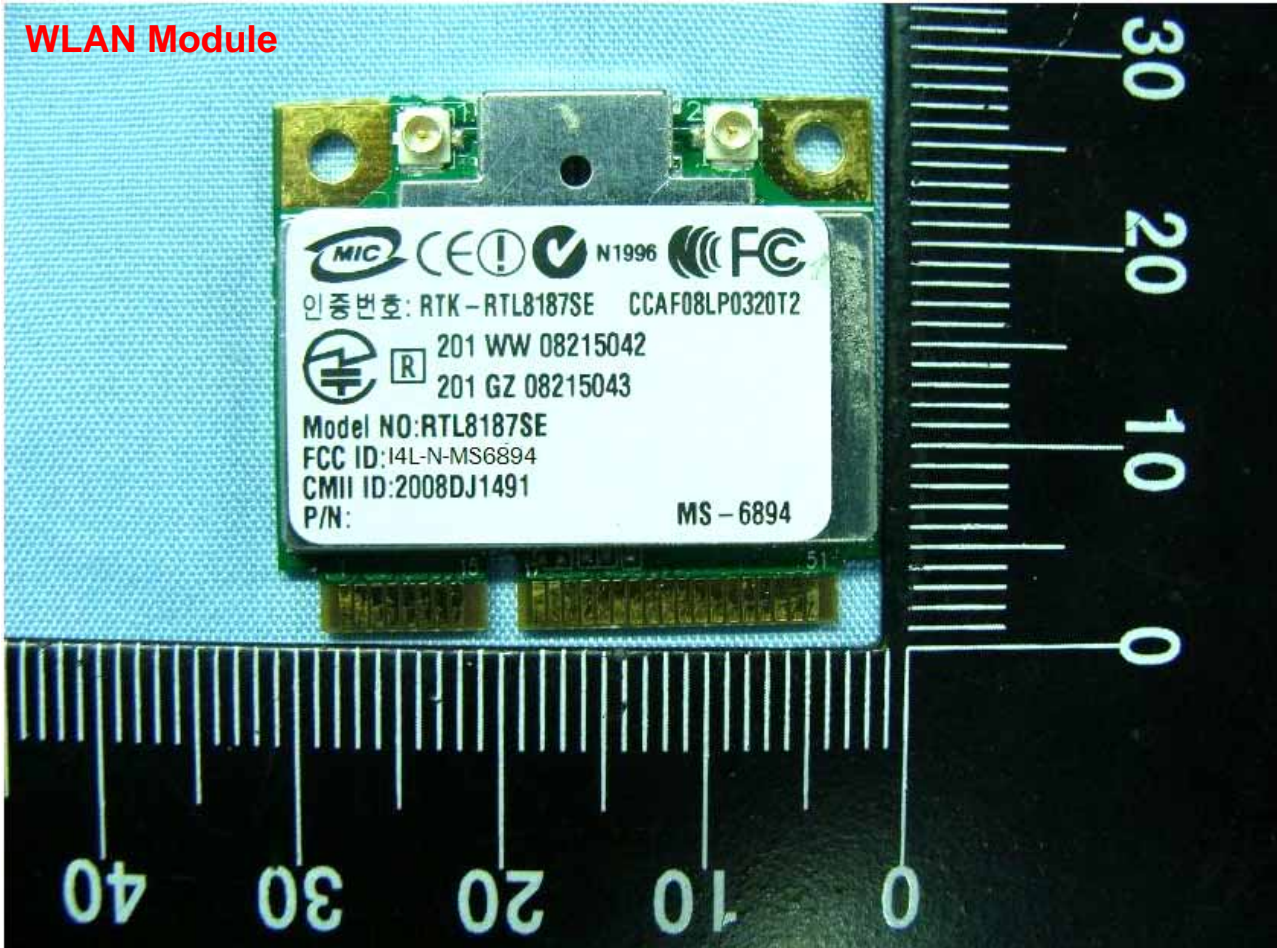

Model Name: MS-N031 , U120H(W/3.5G)

WLAN Module

Model Name: MS-N031 , U120H(W/3.5G)

Model Name: MS-N031 , U120H(W/3.5G)