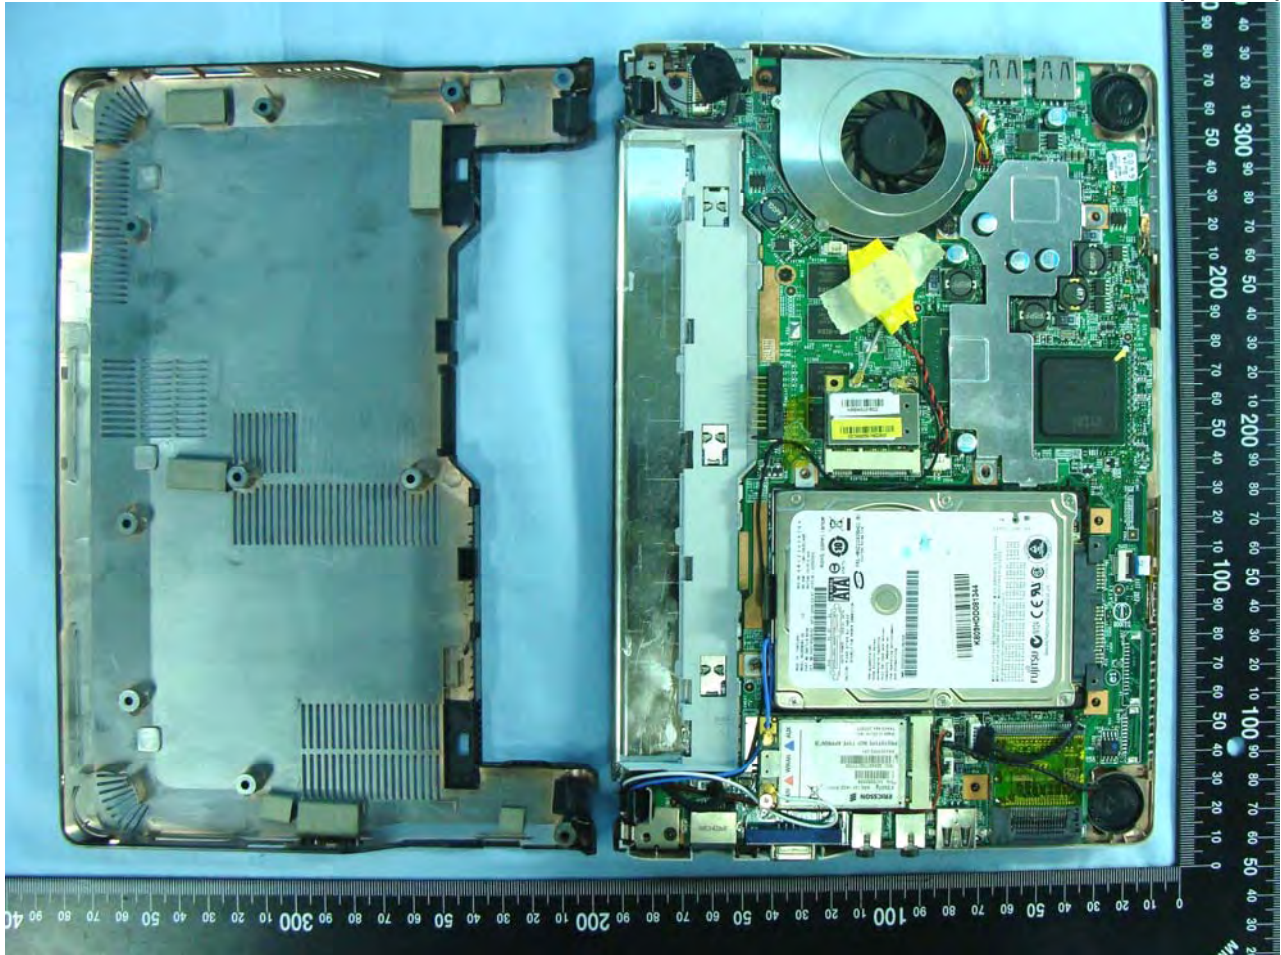

**3. Internal Photographs of EUT**

**Model Name: MS-N031 , U120H(W/3.5G)**

Model Name: MS-N031 , U120H(W/3.5G)

Model Name: MS-N031 , U120H(W/3.5G)

Model Name: MS-N031 , U120H(W/3.5G)

Model Name: MS-N031 , U120H(W/3.5G)