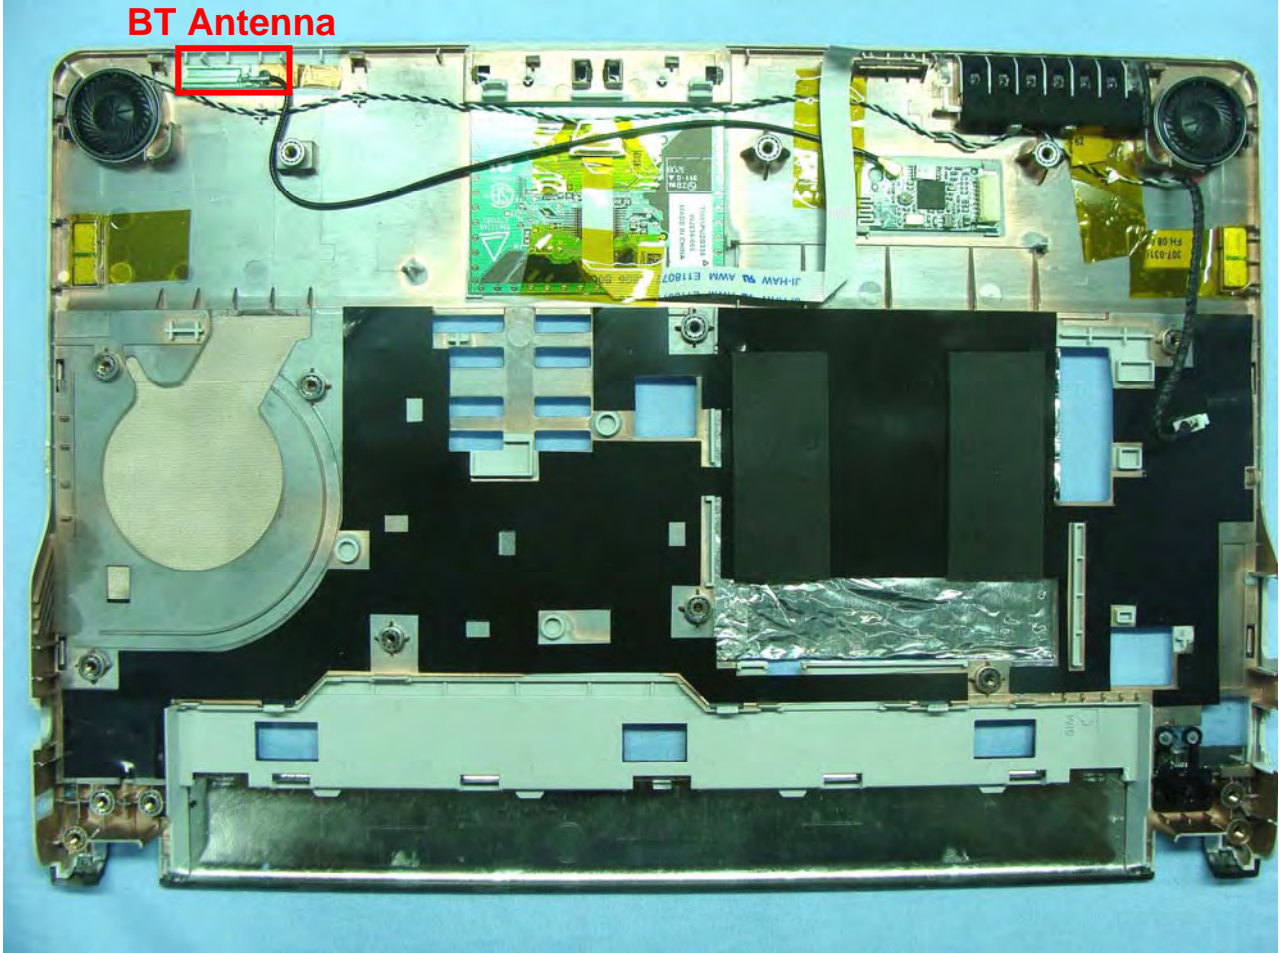

Model Name: MS-N031 , U120H(W/3.5G)

BT Antenna