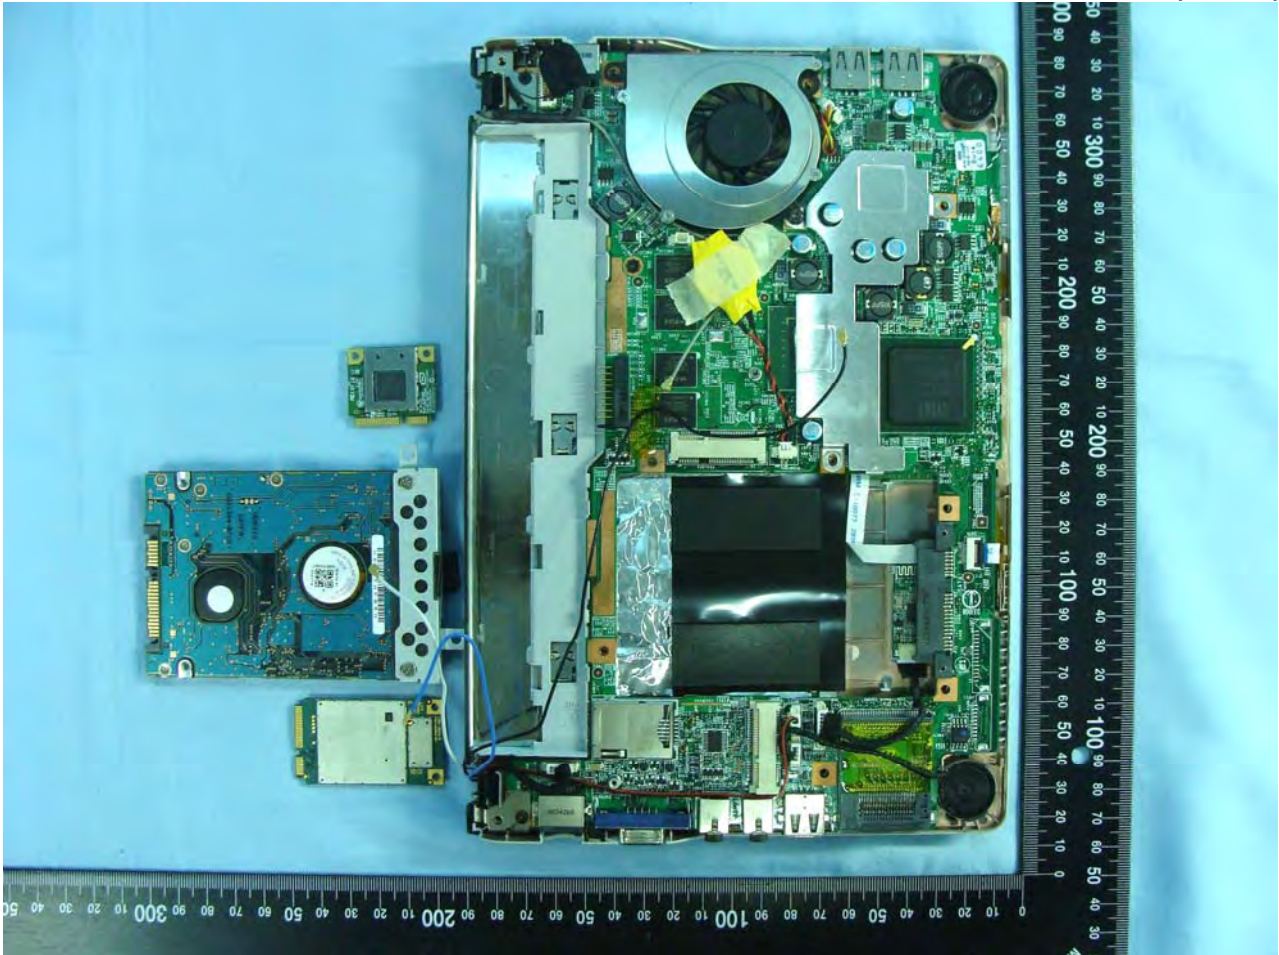

**3. Internal Photographs of EUT**

**Model Name: MS-N031 , U120H(W/3.5G)**

Model Name: MS-N031 , U120H(W/3.5G)

Model Name: MS-N031 , U120H(W/3.5G)

Model Name: MS-N031 , U120H(W/3.5G)

Model Name: MS-N031 , U120H(W/3.5G)