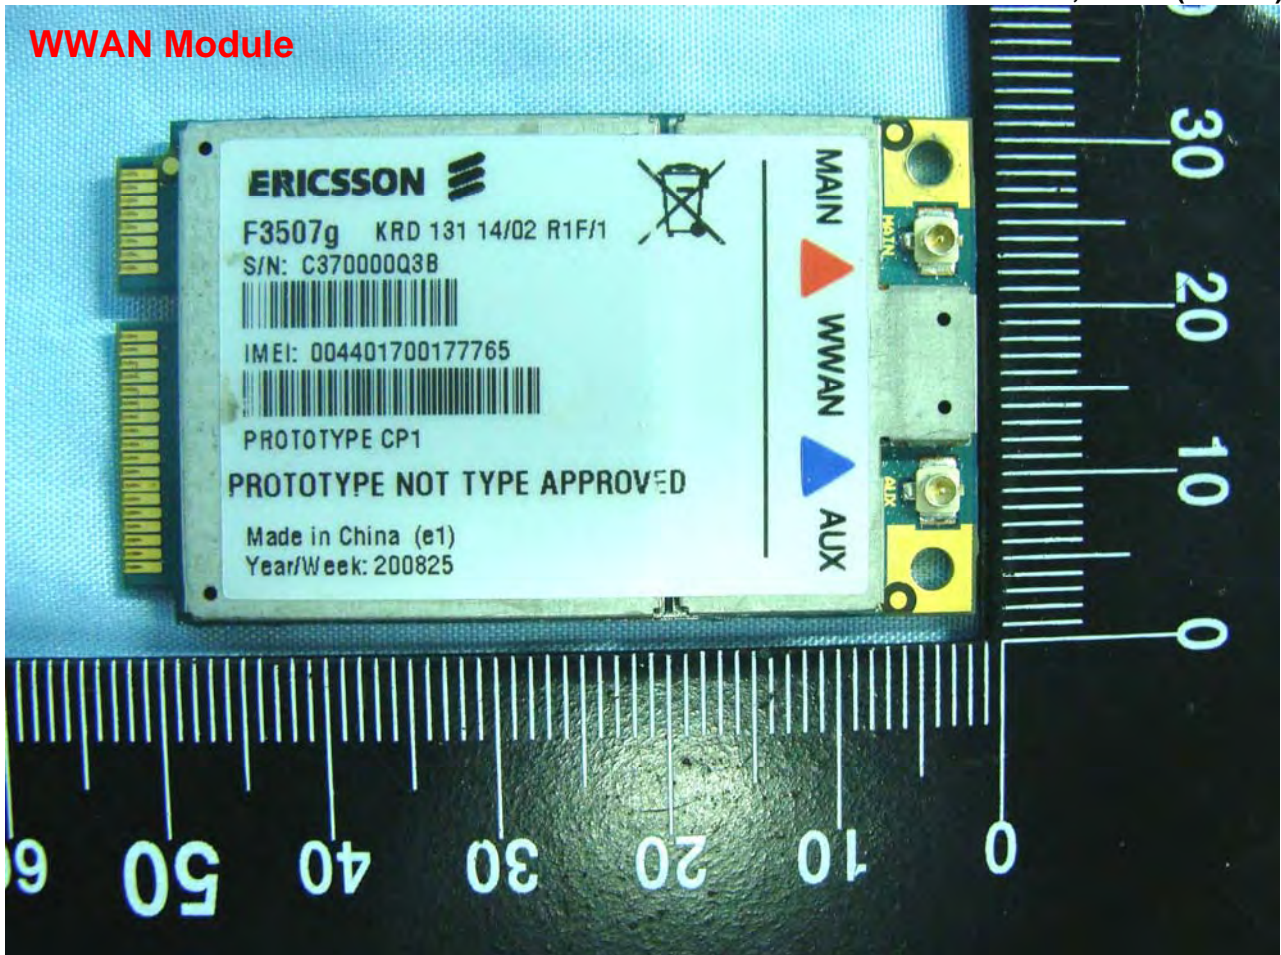

**BT Antenna**

**Model Name: MS-N031 , U120H(W/3.5G)**

Model Name: MS-N031 , U120H(W/3.5G)

**WWAN Module**

Model Name: MS-N031 , U120H(W/3.5G)

Model Name: MS-N031 , U120H(W/3.5G)

Model Name: MS-N031 , U120H(W/3.5G)