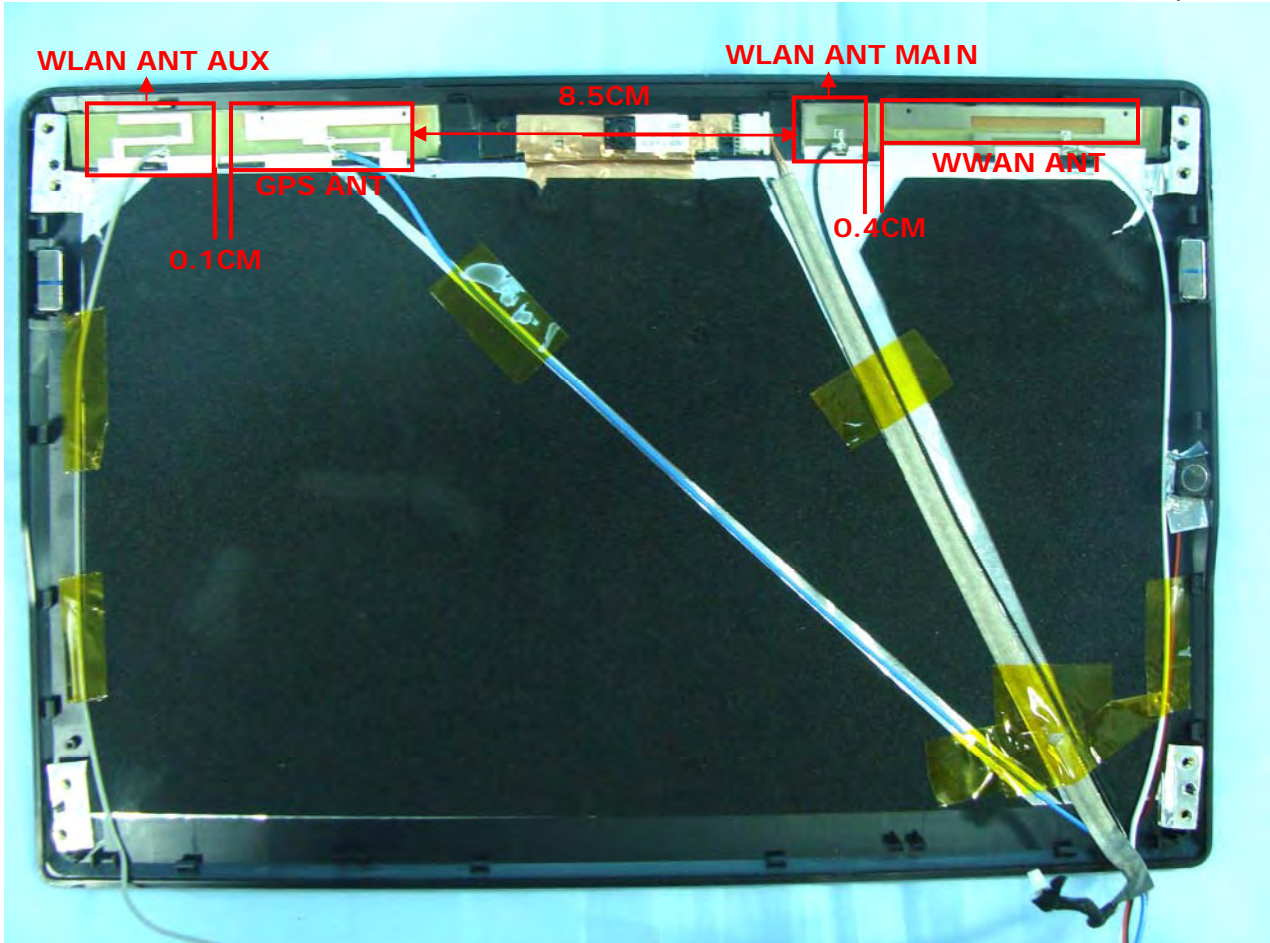

Model Name: MS-N031 , U120H(W/3.5G)