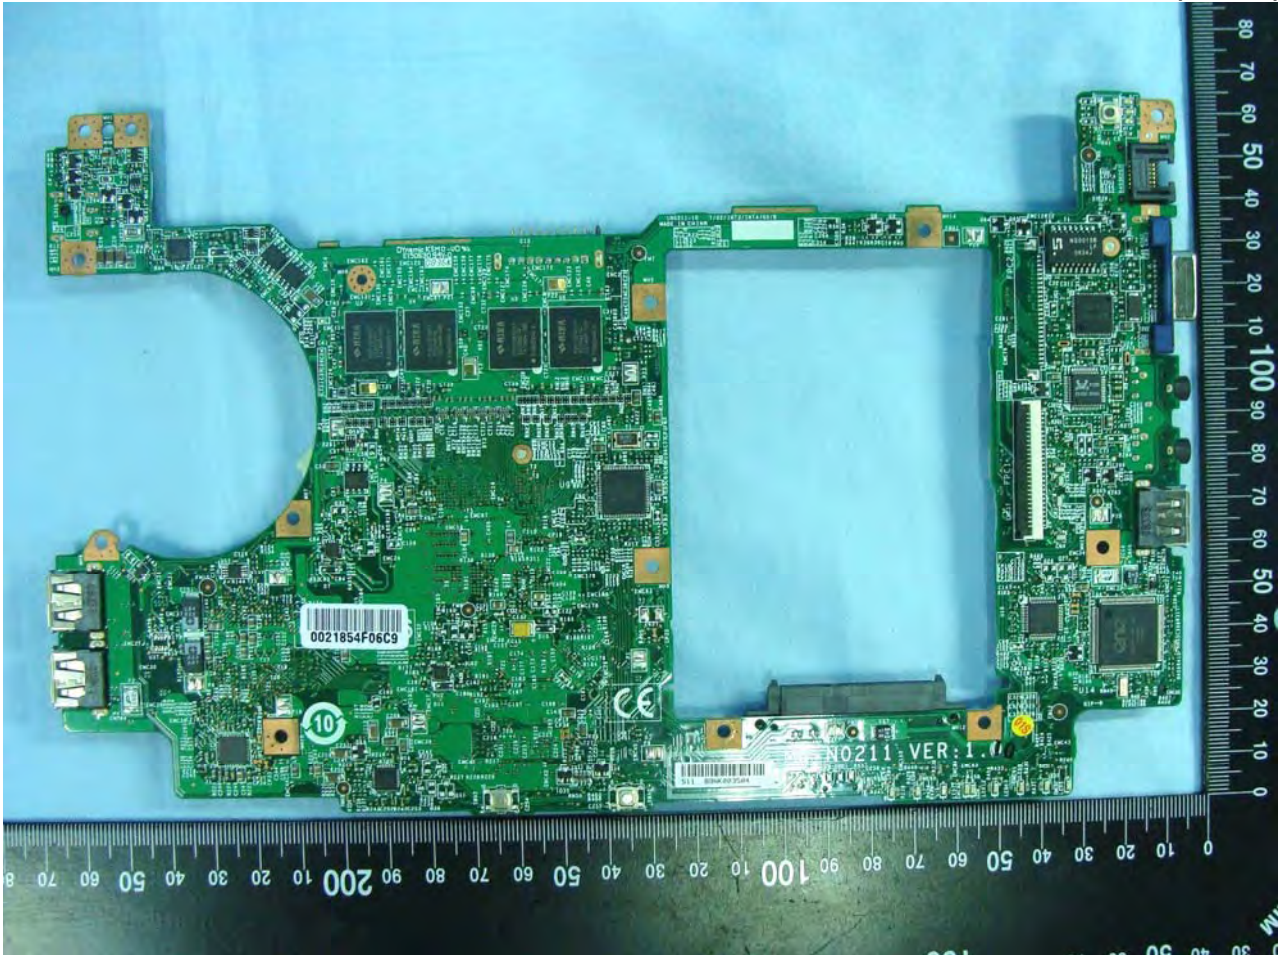

Model Name: MS-N031 , U120H(W/3.5G)

Model Name: MS-N031 , U120H(W/3.5G)

Model Name: MS-N031 , U120H(W/3.5G)

Model Name: MS-N031 , U120H(W/3.5G)

**Model Name: MS-N031 , U120H(W/3.5G)**

**Model Name: MS-N031 , U120H(W/3.5G)**