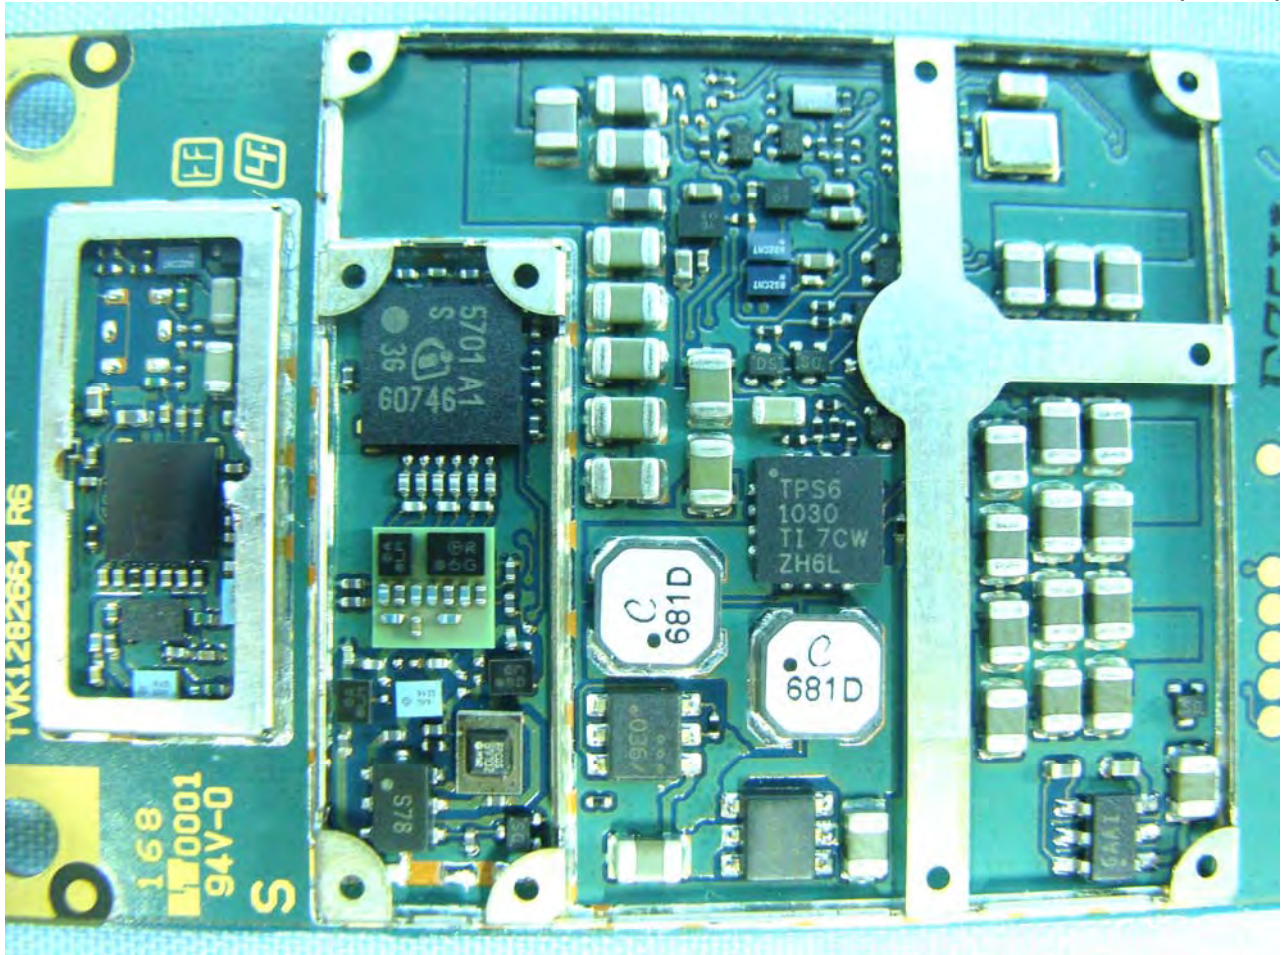

**BT Antenna**

**Model Name: MS-N031 , U120H(W/3.5G)**

Model Name: MS-N031 , U120H(W/3.5G)

**WWAN Module**

Model Name: MS-N031 , U120H(W/3.5G)

Model Name: MS-N031 , U120H(W/3.5G)

Model Name: MS-N031 , U120H(W/3.5G)