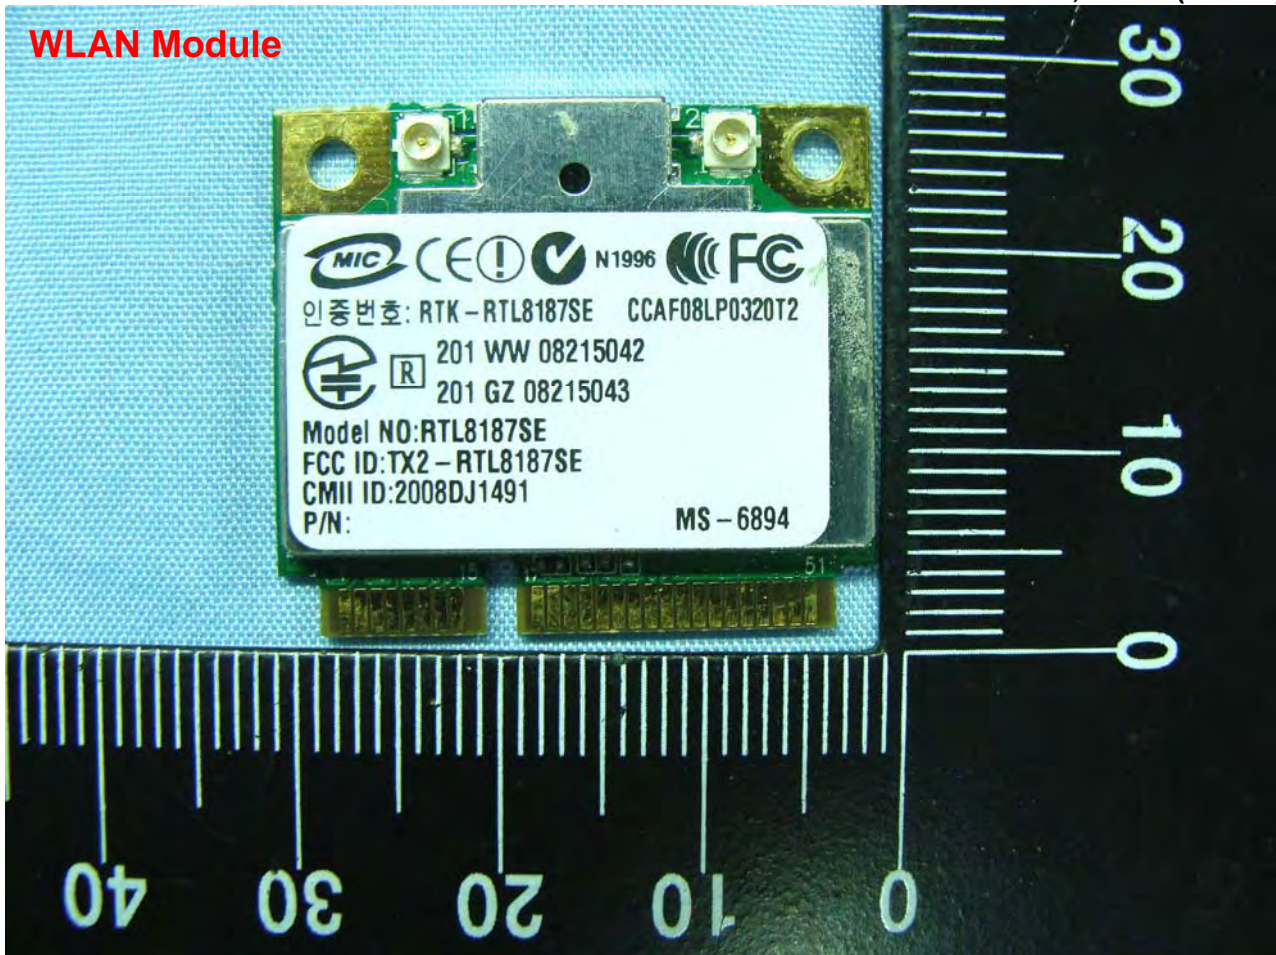

Model Name: MS-N031 , U120H(W/3.5G)

WLAN Module