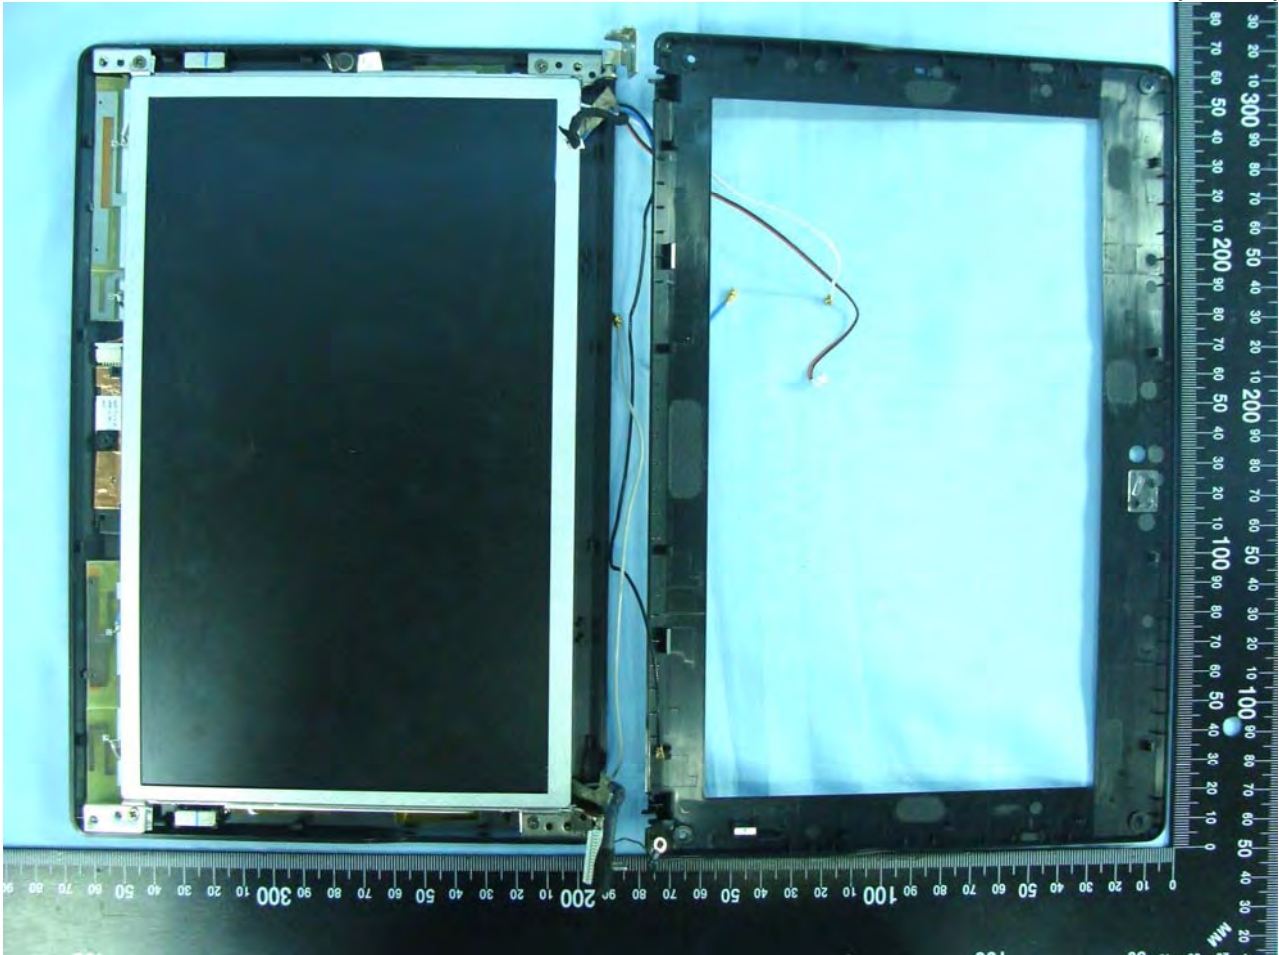

Model Name: MS-N031 , U120H(W/3.5G)