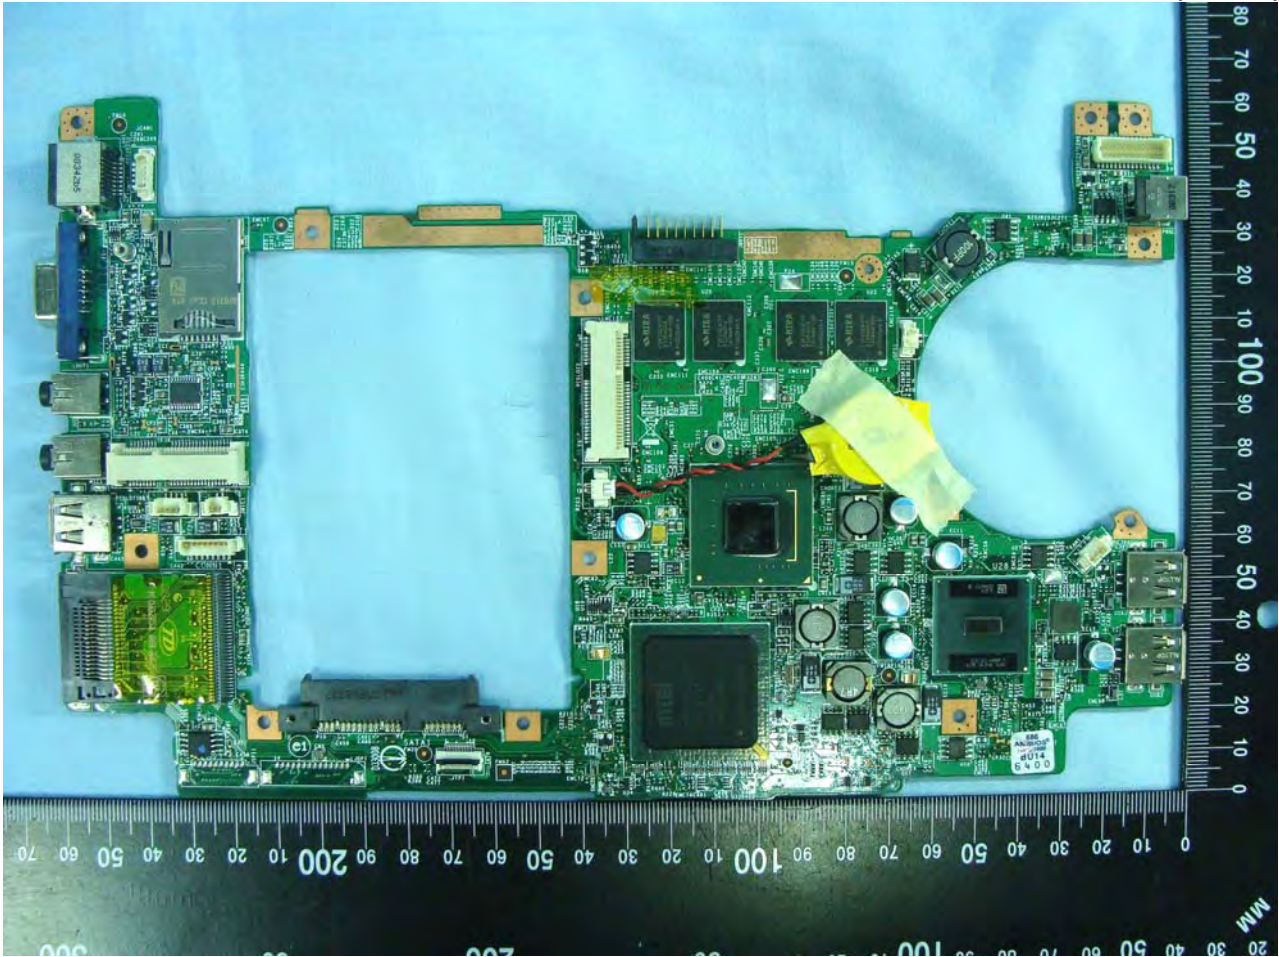

Model Name: MS-N031 , U120H(W/3.5G)

Model Name: MS-N031 , U120H(W/3.5G)

Model Name: MS-N031 , U120H(W/3.5G)

Model Name: MS-N031 , U120H(W/3.5G)

**Model Name: MS-N031 , U120H(W/3.5G)**

**Model Name: MS-N031 , U120H(W/3.5G)**