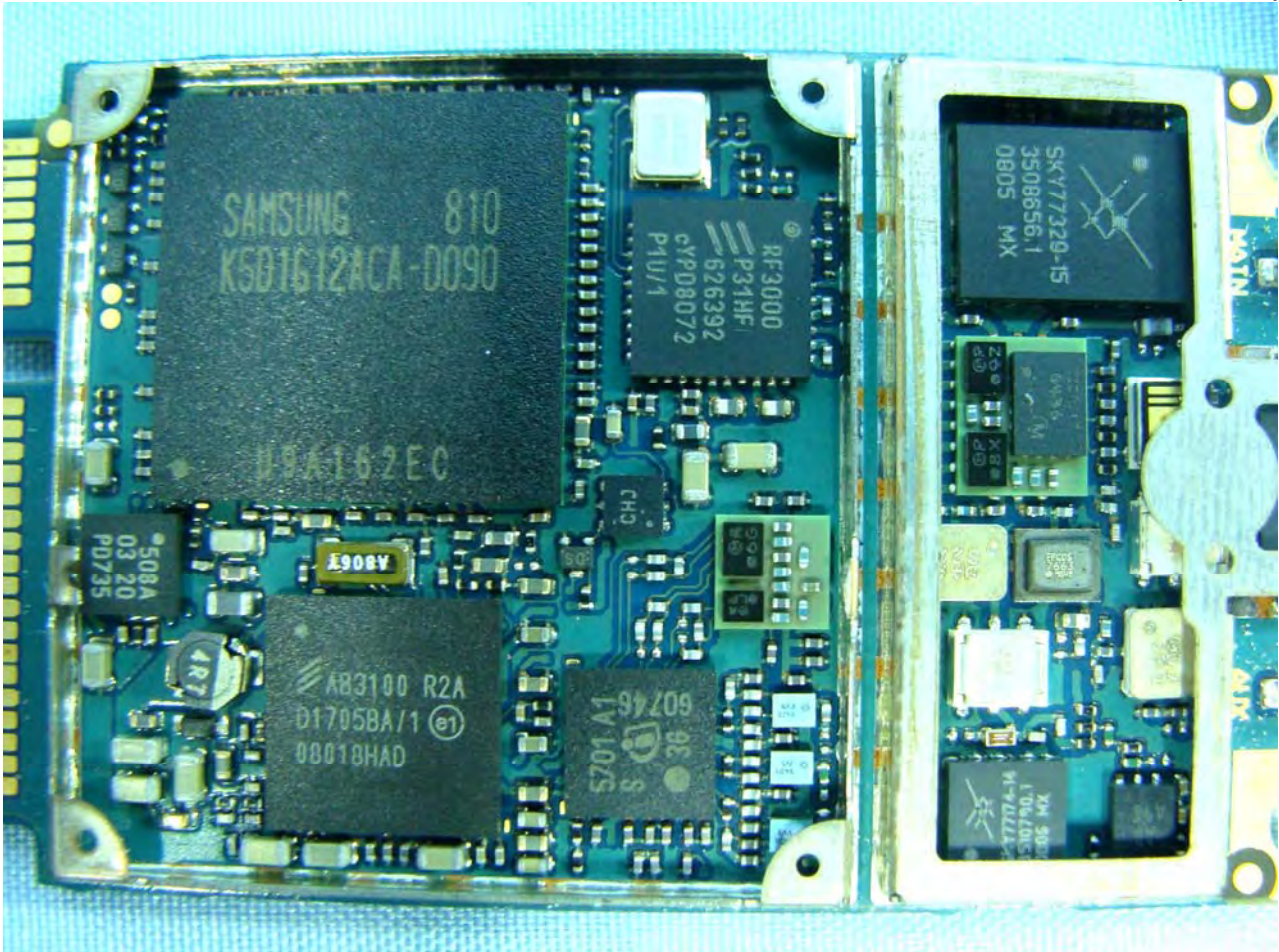

**BT Antenna**

**Model Name: MS-N031 , U120H(W/3.5G)**

Model Name: MS-N031 , U120H(W/3.5G)

**WWAN Module**

Model Name: MS-N031 , U120H(W/3.5G)

Model Name: MS-N031 , U120H(W/3.5G)

Model Name: MS-N031 , U120H(W/3.5G)