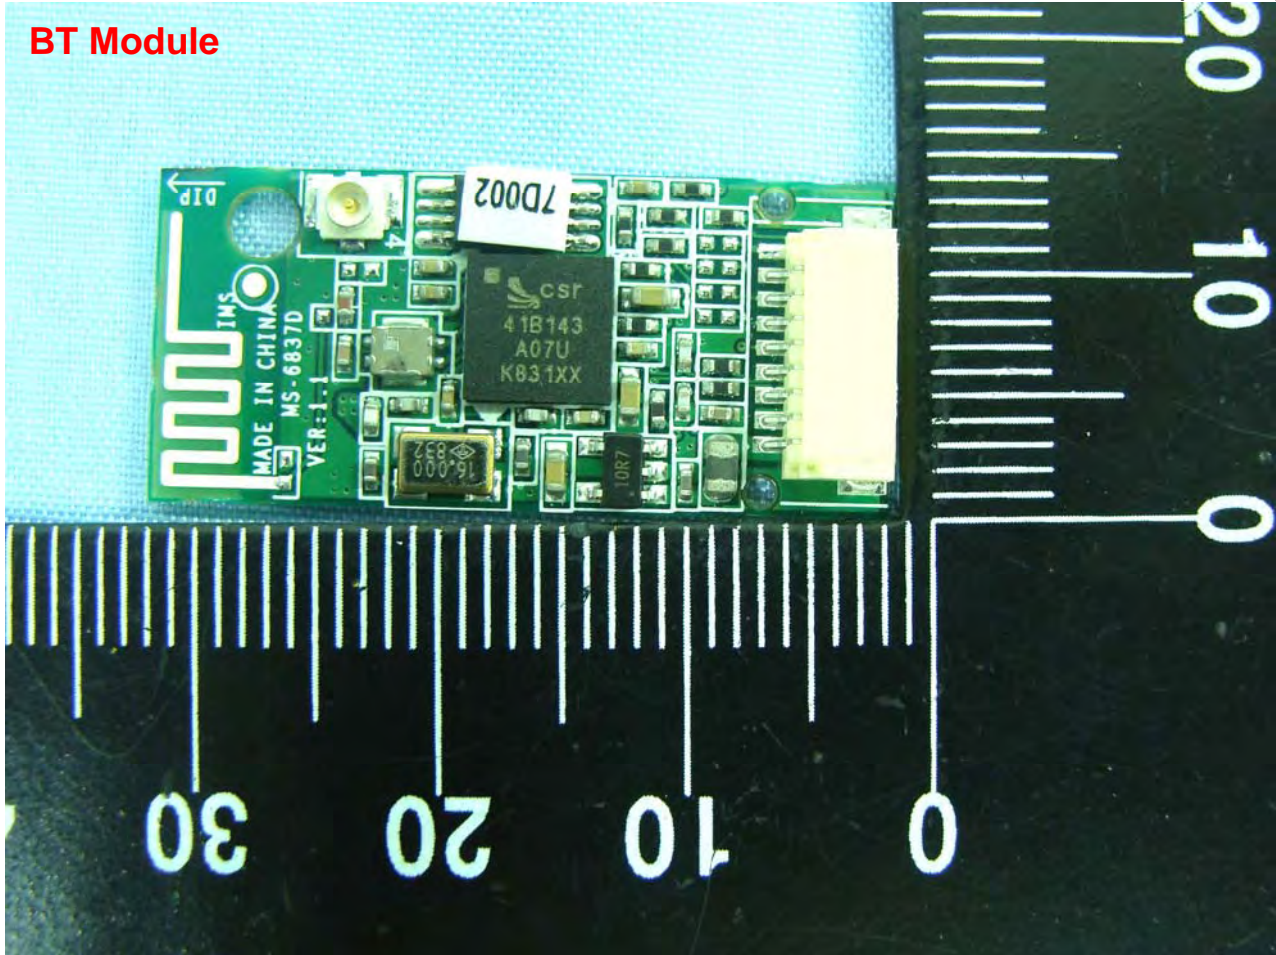

Model Name: MS-N031 , U120H(W/3.5G)

**WLAN Module**

Model Name: MS-N031 , U120H(W/3.5G)

Model Name: MS-N031 , U120H(W/3.5G)

Model Name: MS-N031 , U120H(W/3.5G)

**BT Module**

Model Name: MS-N031 , U120H(W/3.5G)