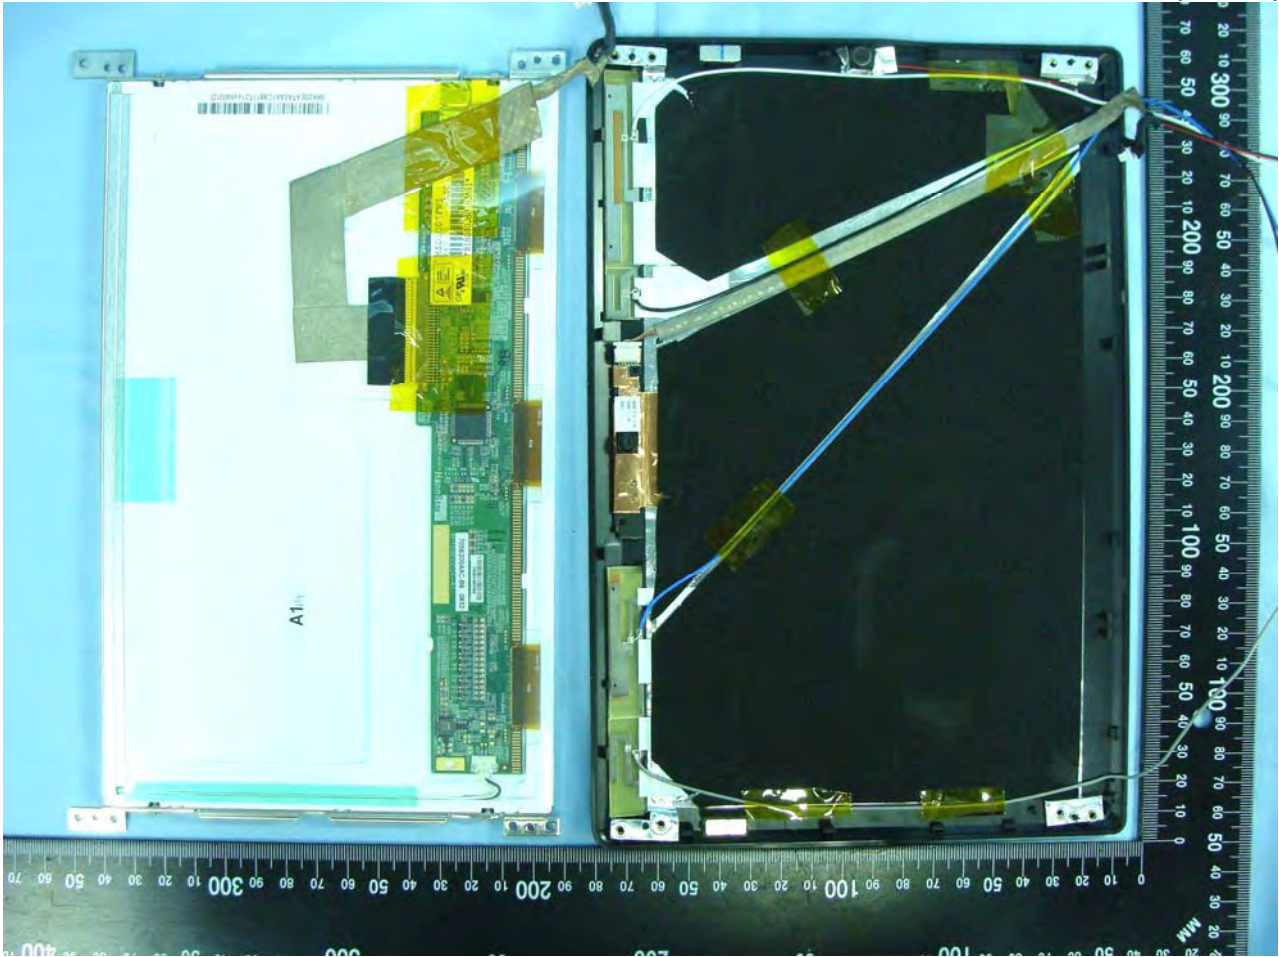

Model Name: MS-N031 , U120H(W/3.5G)