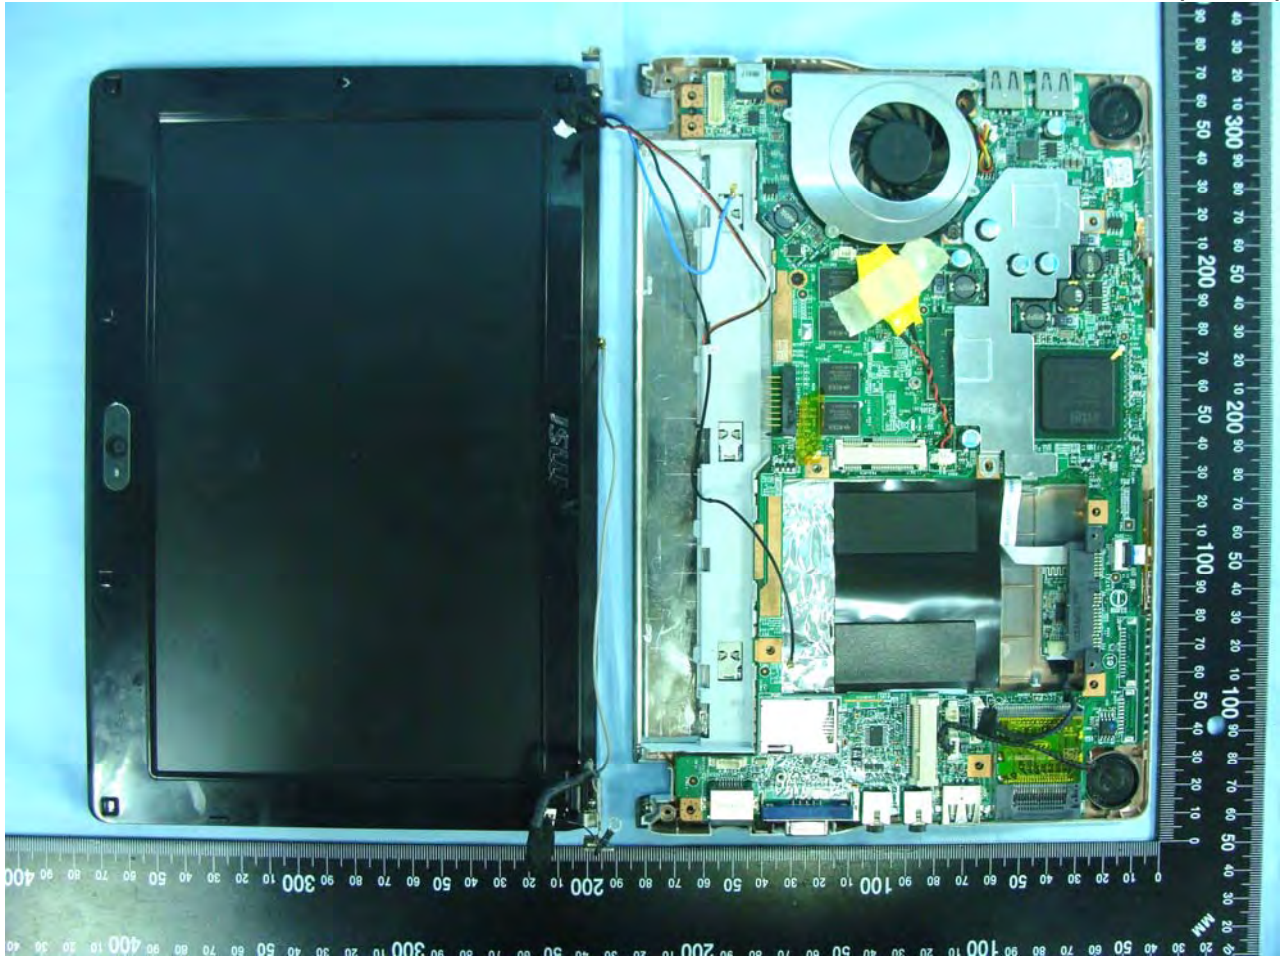

Model Name: MS-N031 , U120H(W/3.5G)