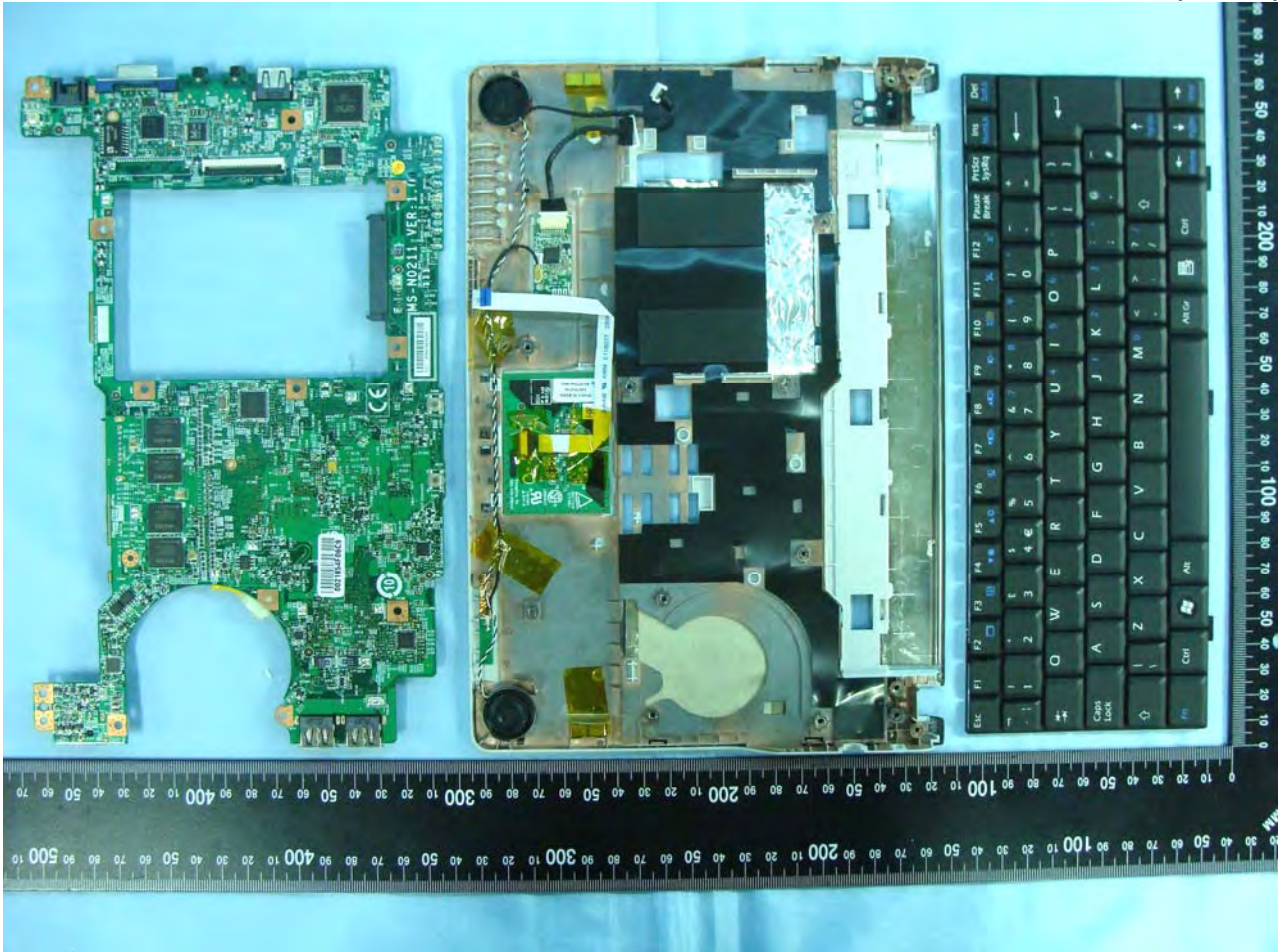

**3. Internal Photographs of EUT**

**Model Name: MS-N031 , U120H(W/3.5G)**

Model Name: MS-N031 , U120H(W/3.5G)

Model Name: MS-N031 , U120H(W/3.5G)

Model Name: MS-N031 , U120H(W/3.5G)

Model Name: MS-N031 , U120H(W/3.5G)

Model Name: MS-N031 , U120H(W/3.5G)

Model Name: MS-N031 , U120H(W/3.5G)

Model Name: MS-N031 , U120H(W/3.5G)

Model Name: MS-N031 , U120H(W/3.5G)

**Model Name: MS-N031 , U120H(W/3.5G)**

**Model Name: MS-N031 , U120H(W/3.5G)**