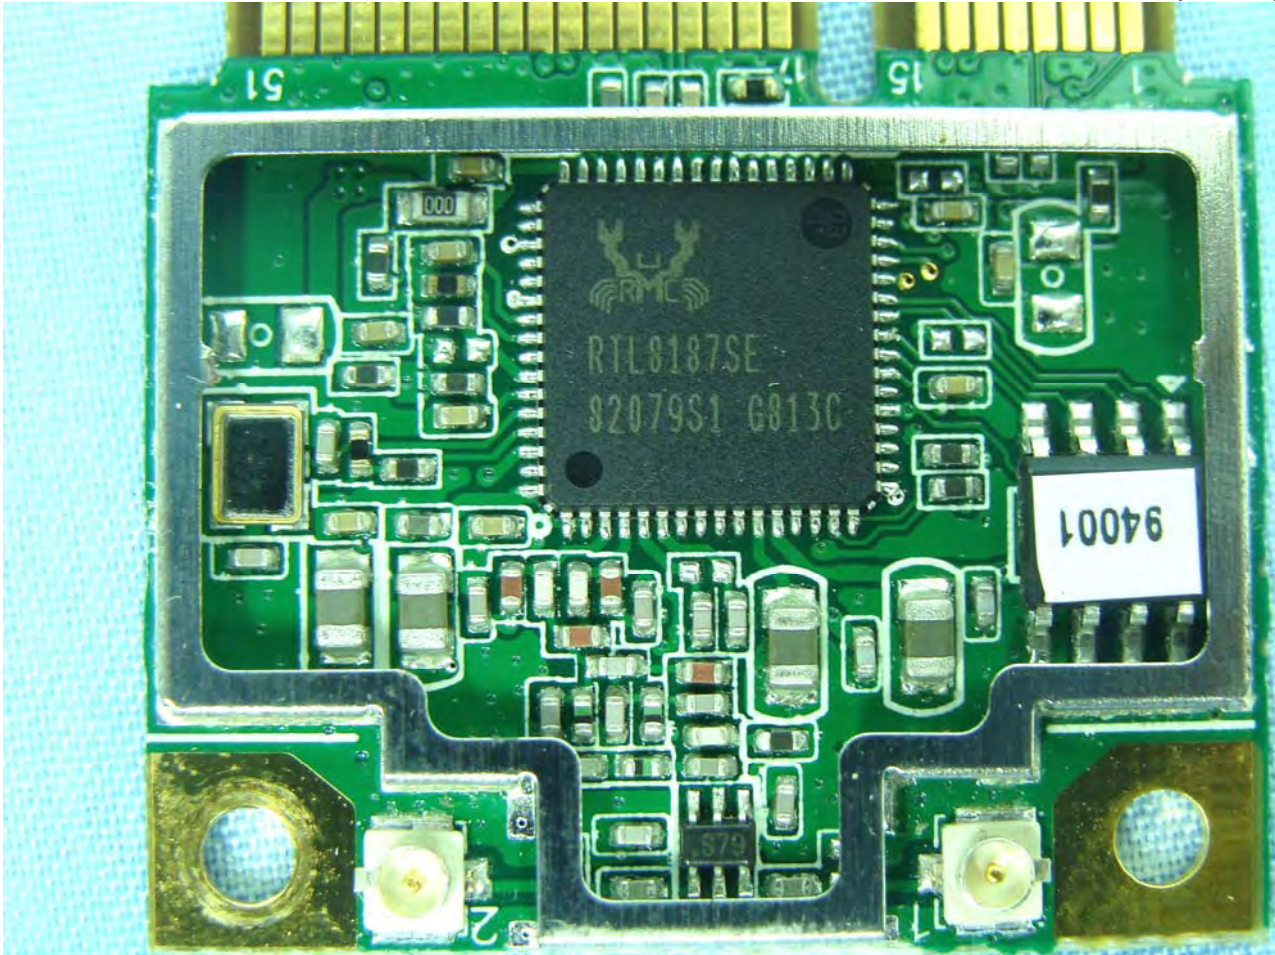

Model Name: MS-N031 , U120H(W/3.5G)