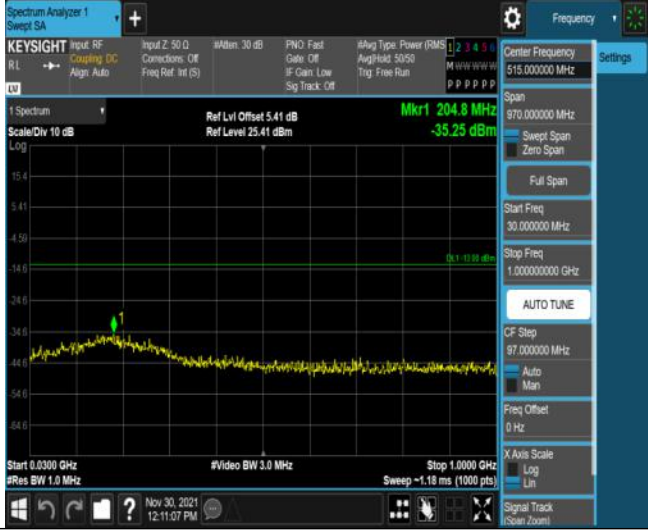

Band66-15MHz-16QAM-132322-75RB#0-Range1:30~1000MHz