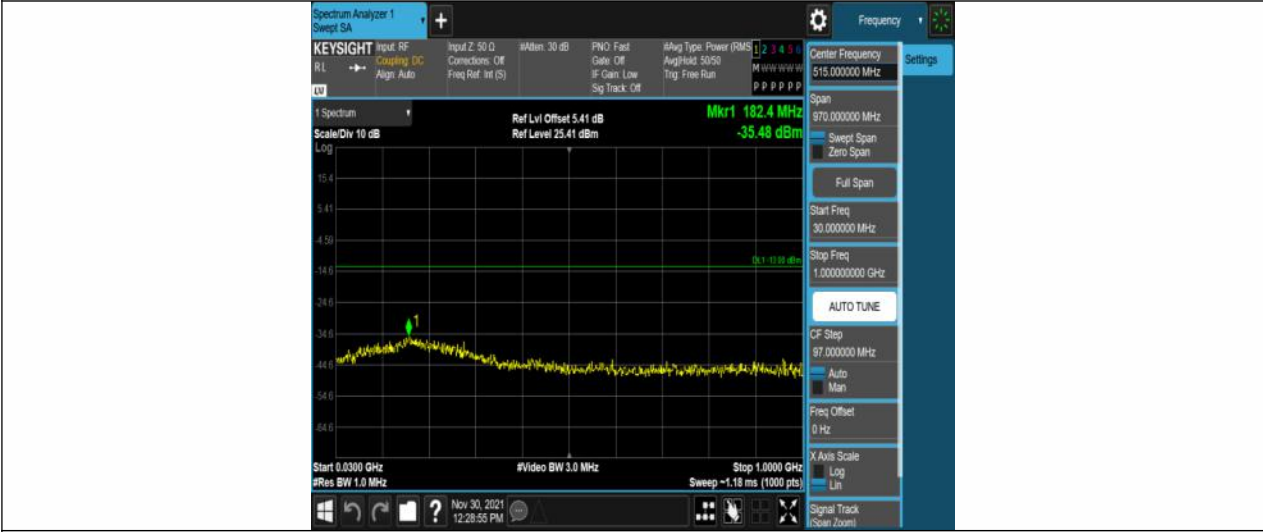

Band66-20MHz-QPSK-132322-100RB#0-Range1:30~1000MHz