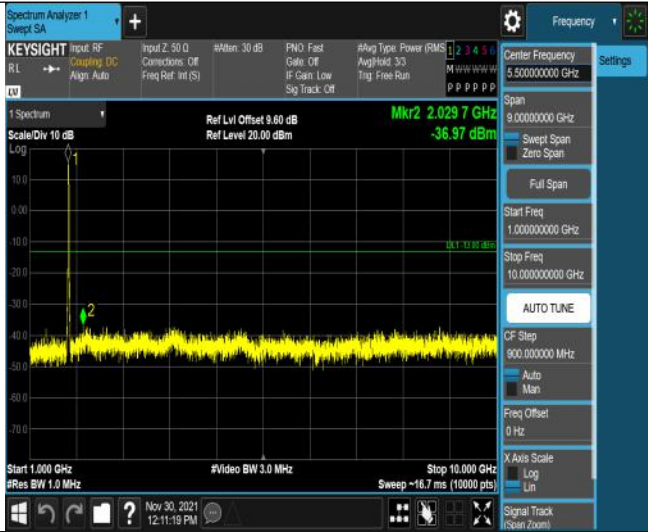

Band66-15MHz-QPSK-132597-75RB#0-Range2:1000~10000MHz

Band66-15MHz-16QAM-132047-75RB#0-Range1:30~1000MHz

Band66-15MHz-16QAM-132047-75RB#0-Range2:1000~10000MHz

Band66-15MHz-16QAM-132322-75RB#0-Range1:30~1000MHz