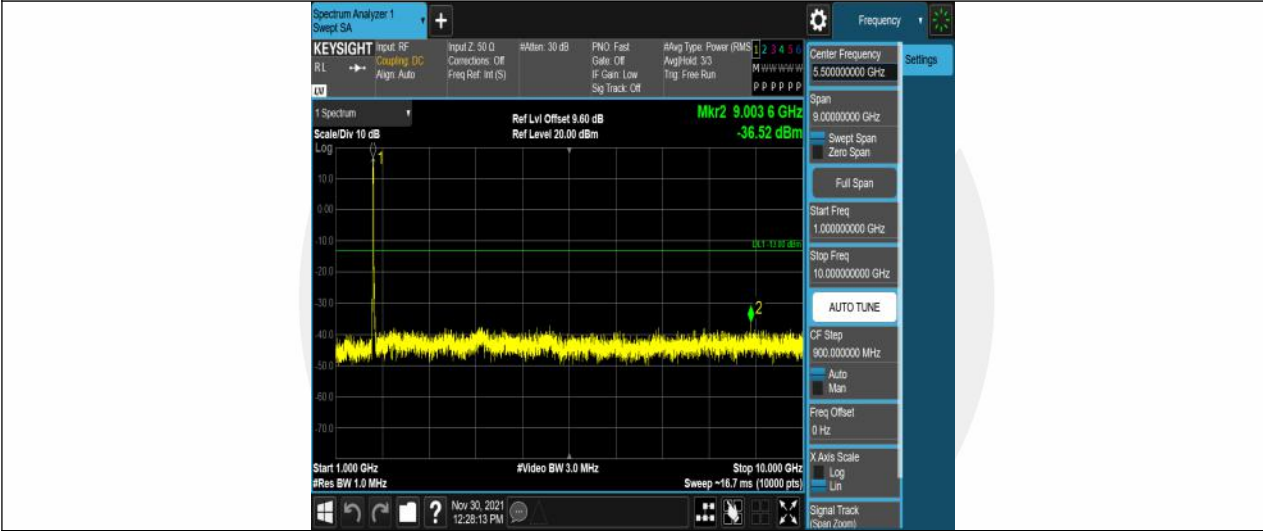

Band66-15MHz-16QAM-132322-75RB#0-Range2:1000~10000MHz

Band66-15MHz-16QAM-132597-75RB#0-Range1:30~1000MHz

Band66-15MHz-16QAM-132597-75RB#0-Range2:1000~10000MHz

Band66-20MHz-QPSK-132072-100RB#0-Range1:30~1000MHz