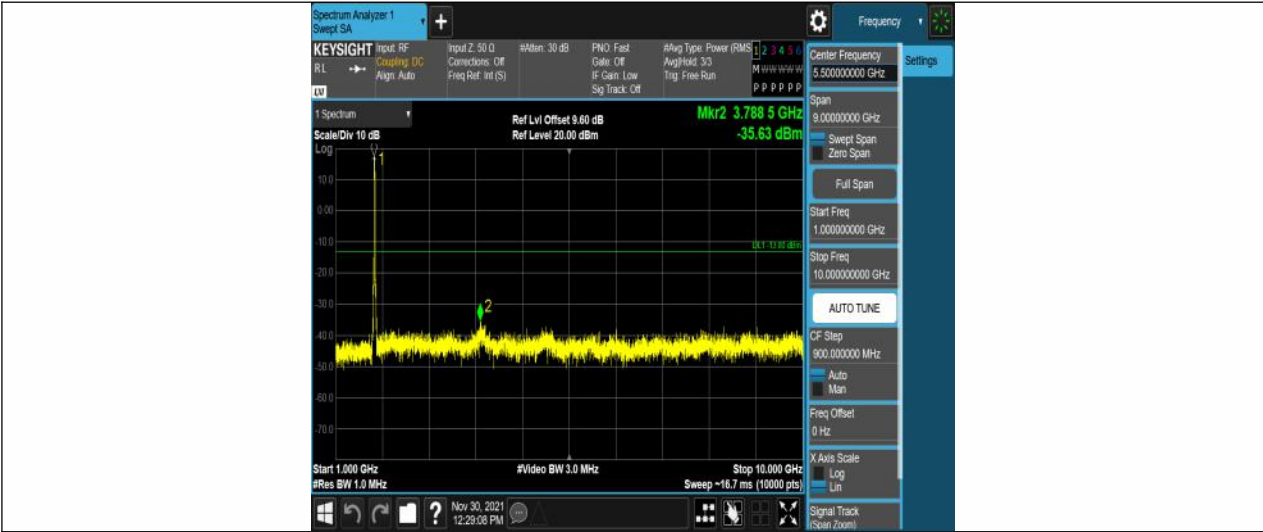

Band66-20MHz-QPSK-132322-100RB#0-Range2:1000~10000MHz