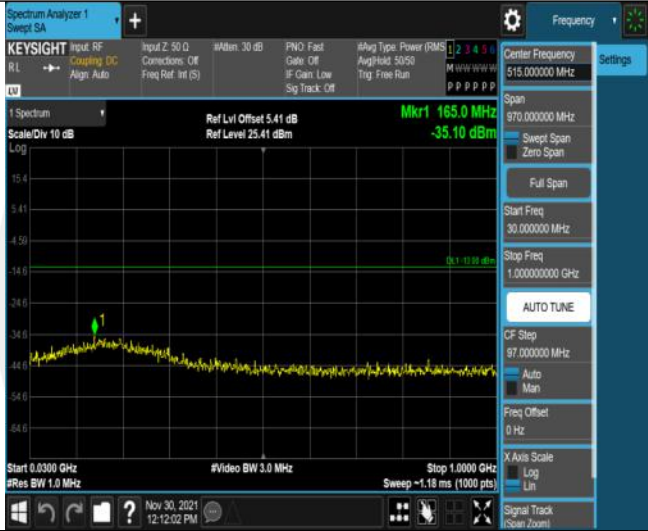

Band66-15MHz-16QAM-132597-75RB#0-Range1:30~1000MHz