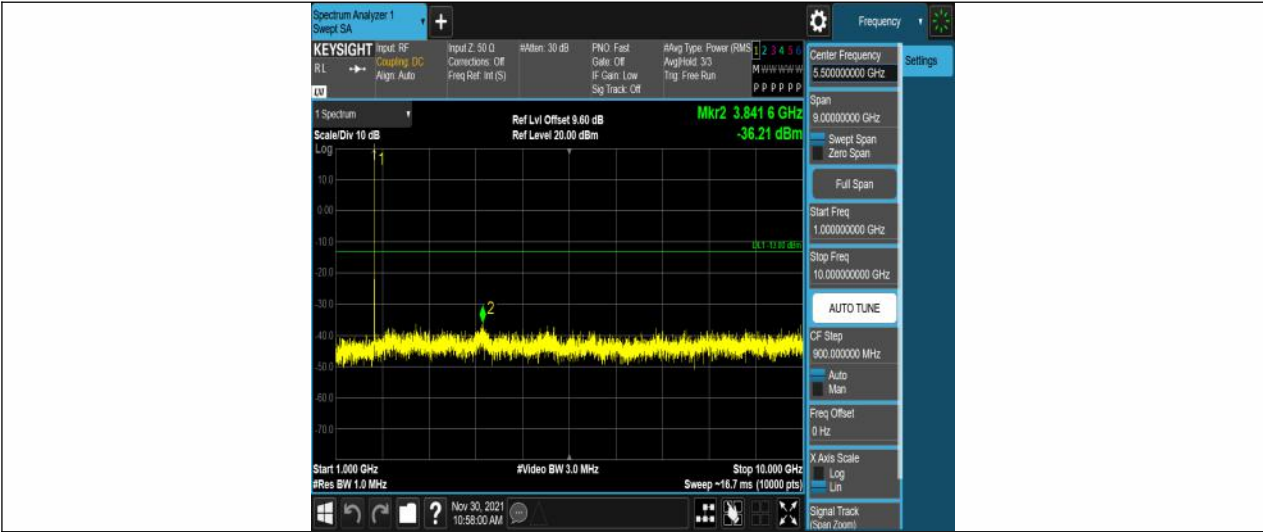

Band66-1.4MHz-16QAM-132322-6RB#0-Range2:1000~10000MHz