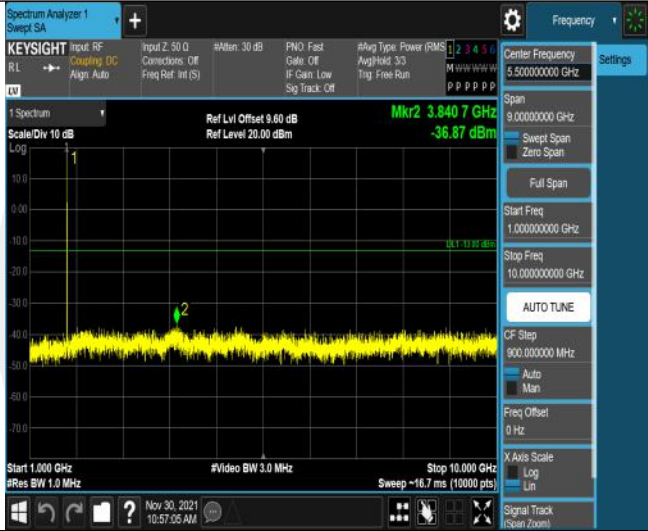

Band66-1.4MHz-16QAM-131979-6RB#0-Range2:1000~10000MHz