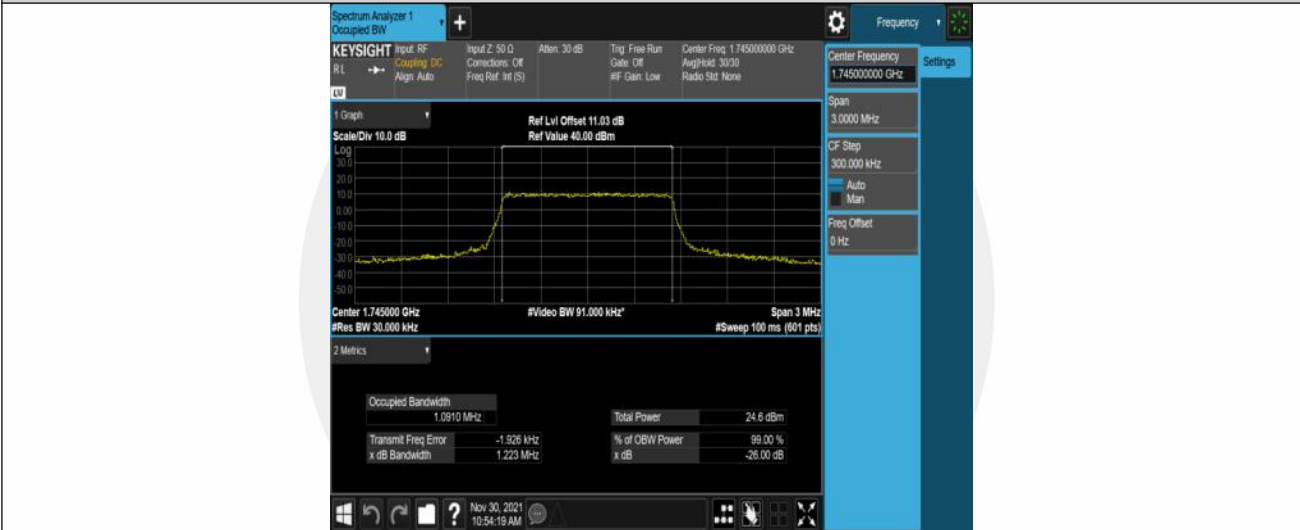

Test Graphs

Band66-1.4MHz-QPSK-131979-6RB#0

Band66-1.4MHz-QPSK-132322-6RB#0

Band66-1.4MHz-QPSK-132665-6RB#0

Band66-1.4MHz-16QAM-131979-6RB#0

Band66-1.4MHz-16QAM-132322-6RB#0

Band66-1.4MHz-16QAM-132665-6RB#0