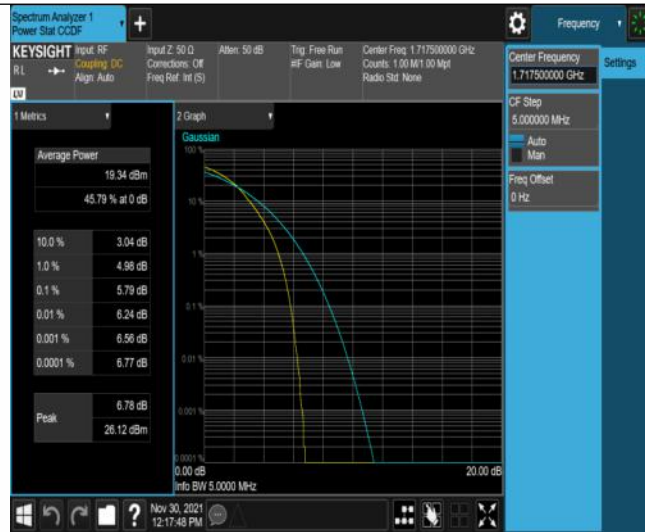

Band66-15MHz-QPSK-132047-75RB#0