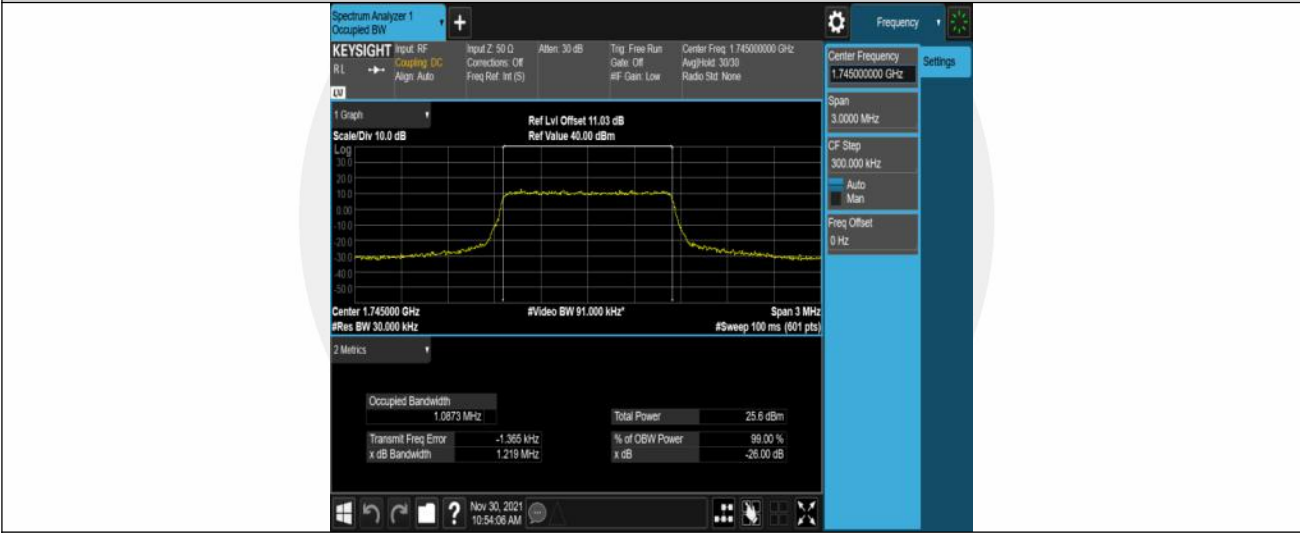

Band66-1.4MHz-QPSK-132322-6RB#0