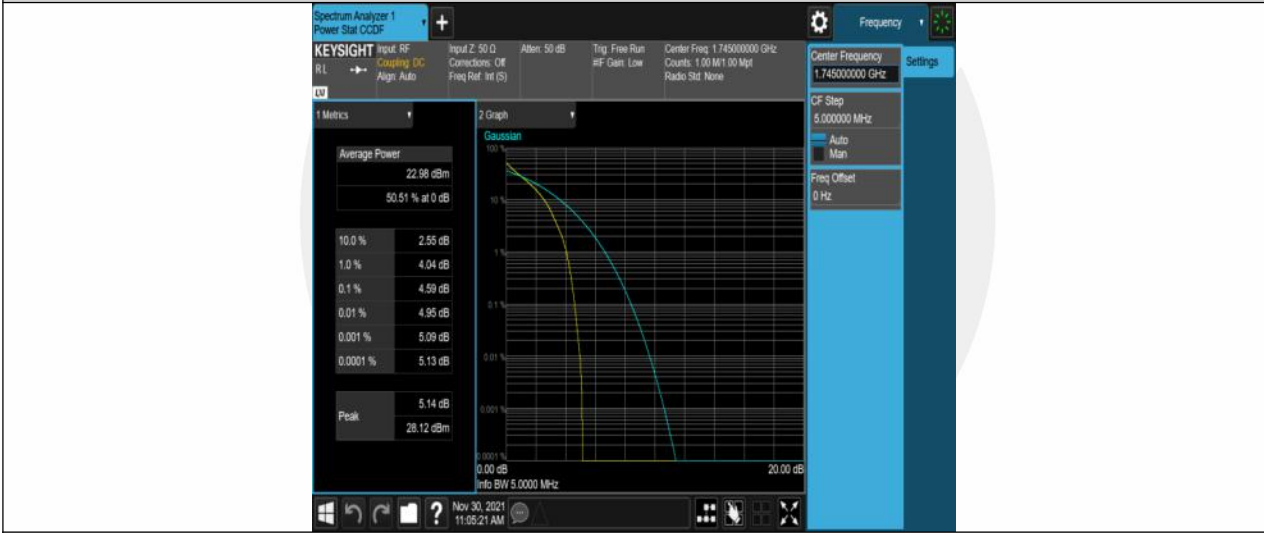

Band66-1.4MHz-QPSK-132322-6RB#0