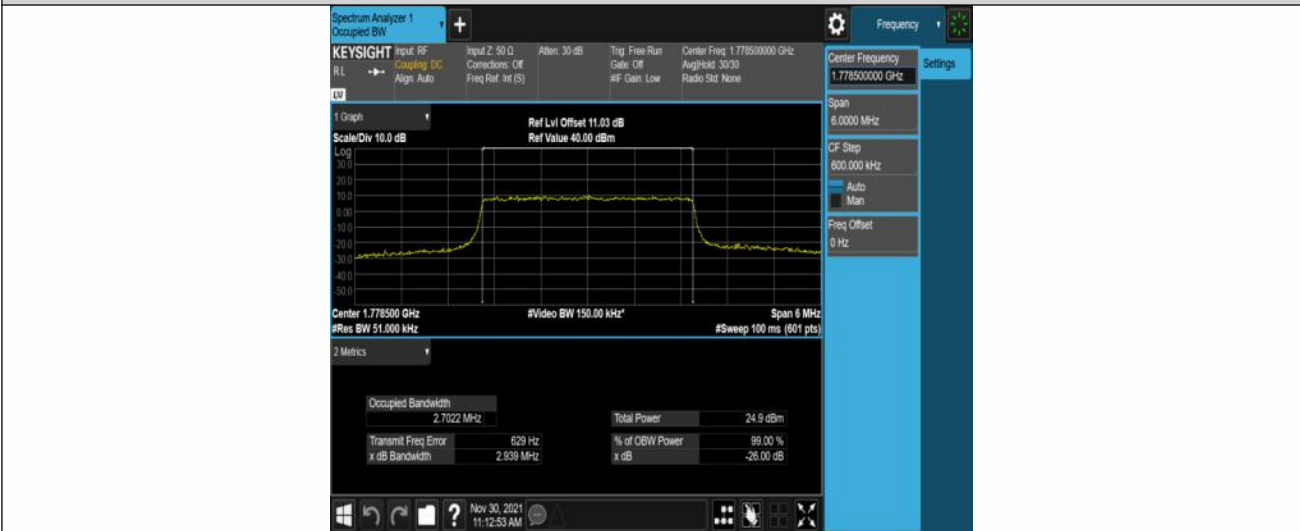

Band66-3MHz-QPSK-132657-15RB#0