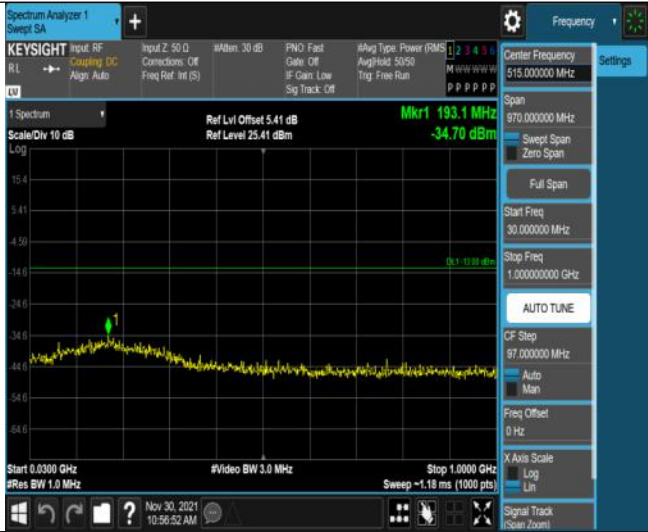

Band66-1.4MHz-16QAM-131979-6RB#0-Range1:30~100MHz