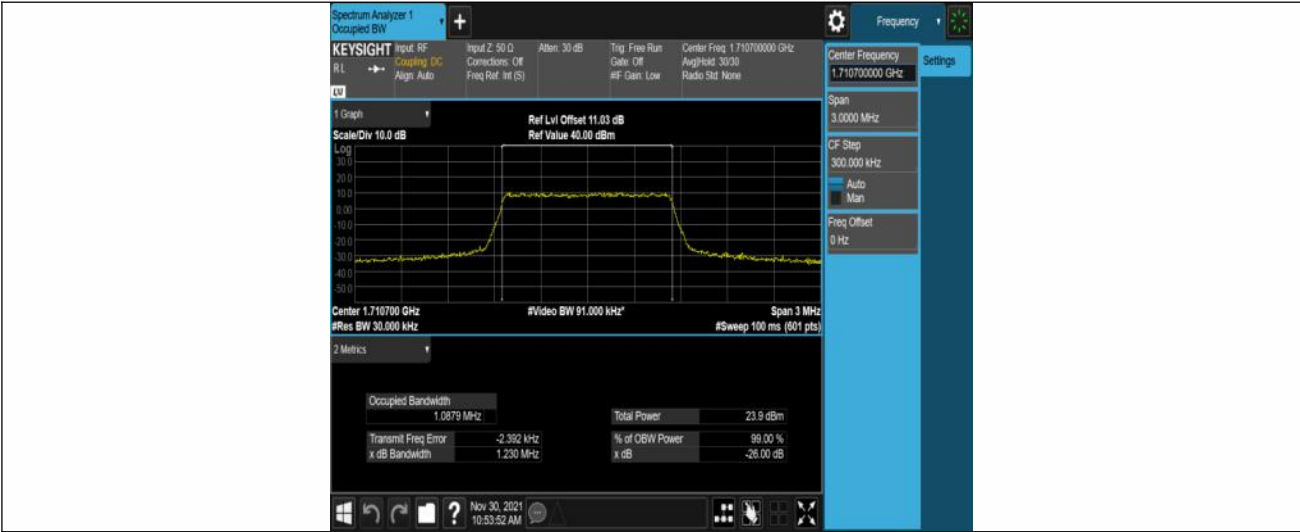

Test Graphs

Band66-1.4MHz-QPSK-131979-6RB#0

Band66-1.4MHz-QPSK-132322-6RB#0

Band66-1.4MHz-QPSK-132665-6RB#0

Band66-1.4MHz-16QAM-131979-6RB#0

Band66-1.4MHz-16QAM-132322-6RB#0

Band66-1.4MHz-16QAM-132665-6RB#0