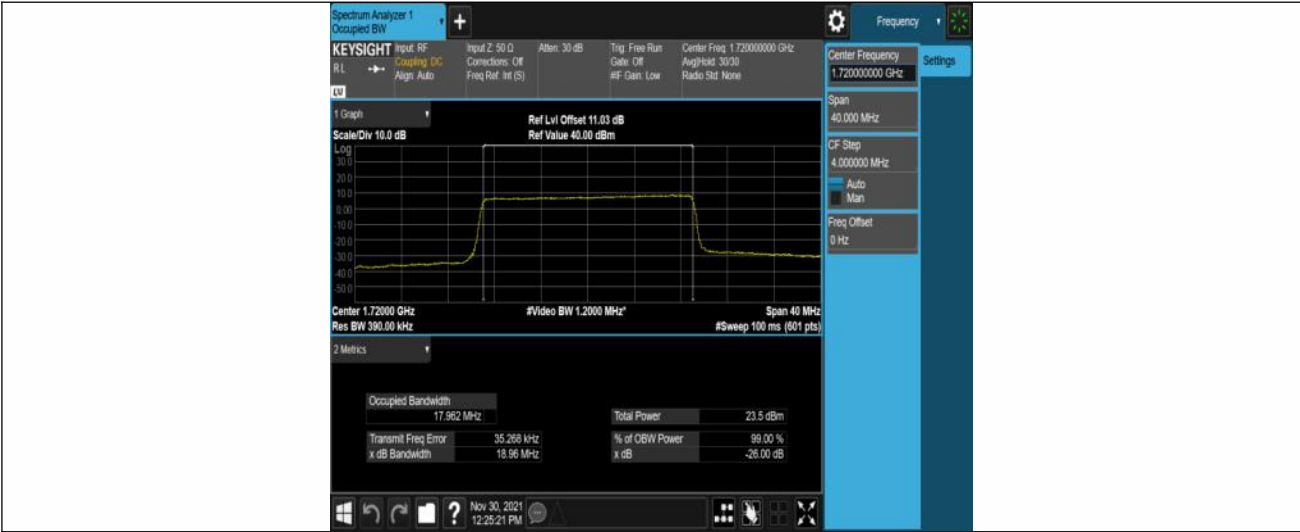

Band66-20MHz-QPSK-132072-100RB#0