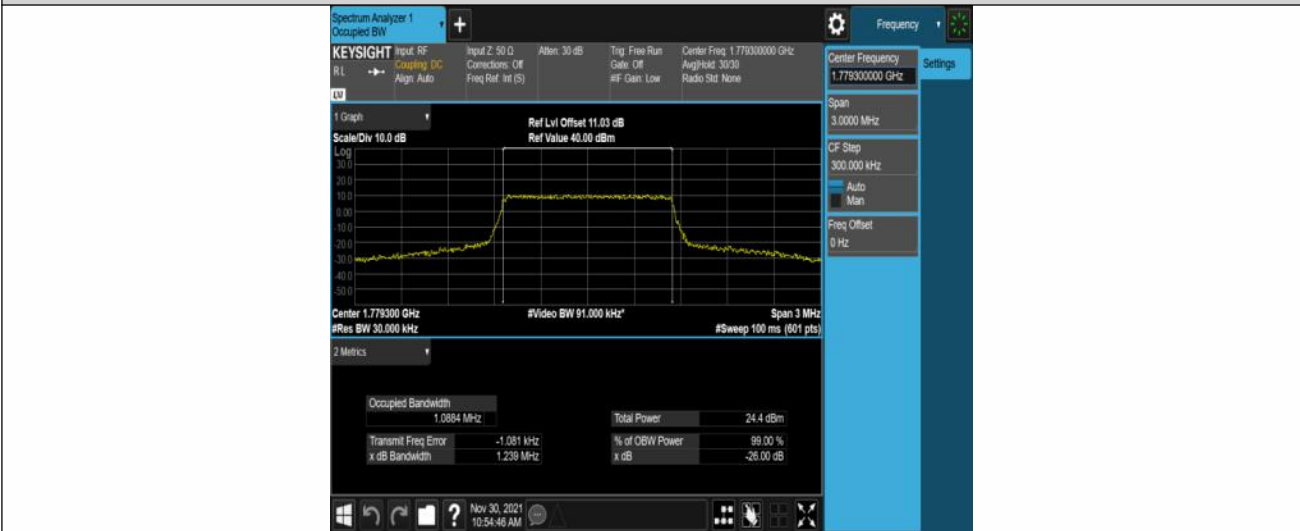

Test Graphs

Band66-1.4MHz-QPSK-131979-6RB#0

Band66-1.4MHz-QPSK-132322-6RB#0

Band66-1.4MHz-QPSK-132665-6RB#0

Band66-1.4MHz-16QAM-131979-6RB#0

Band66-1.4MHz-16QAM-132322-6RB#0

Band66-1.4MHz-16QAM-132665-6RB#0