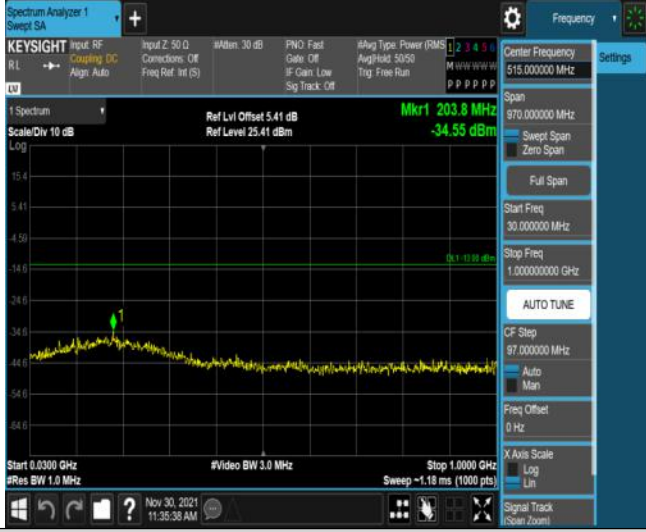

Band66-5MHz-16QAM-132322-25RB#0-Range1:30~1000MHz