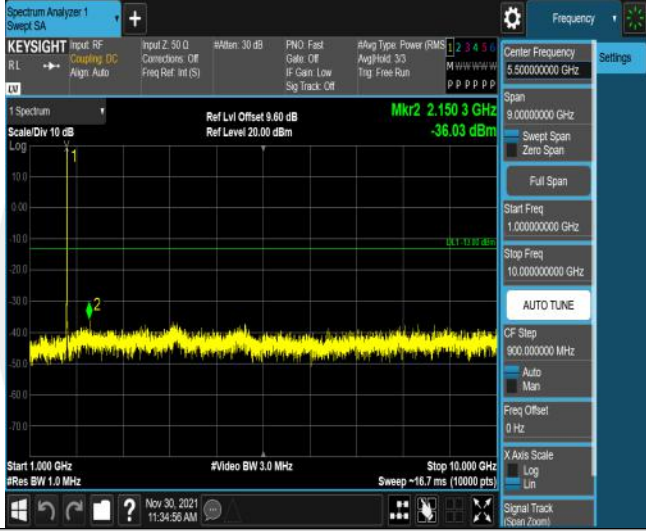

Band66-5MHz-16QAM-131997-25RB#0-Range2:1000~10000MHz