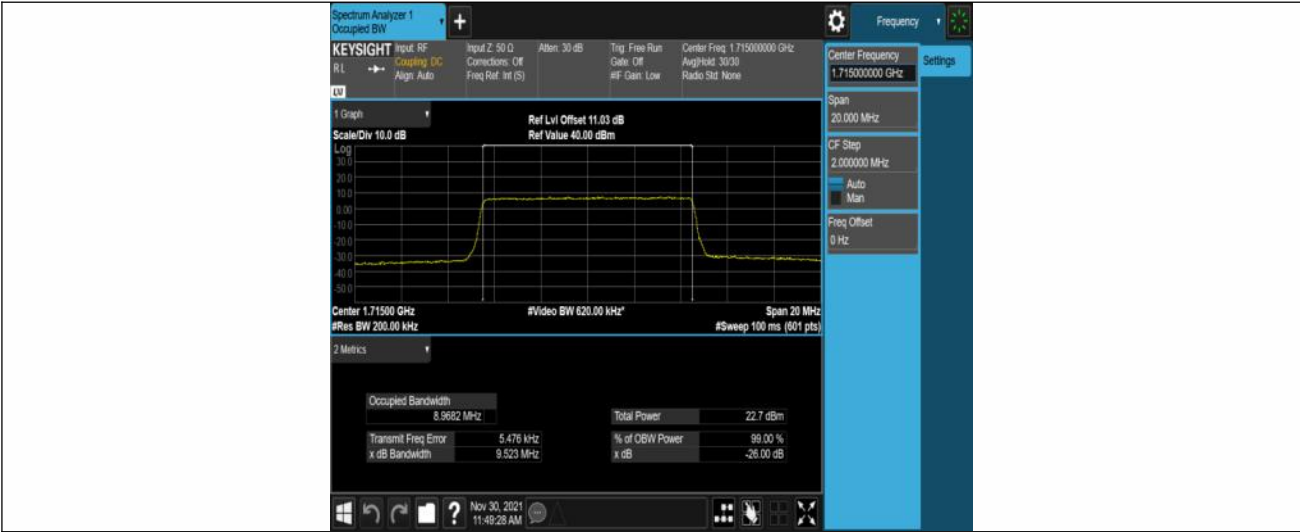

Band66-10MHz-16QAM-132022-50RB#0