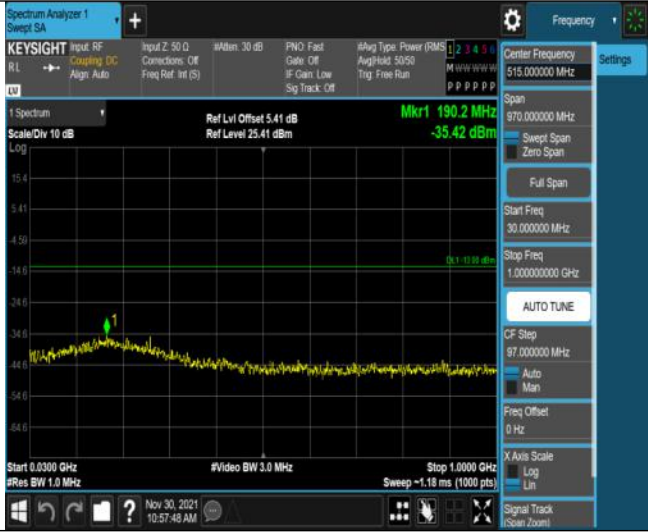

Band66-1.4MHz-QPSK-132665-6RB#0-Range1:30~1000MHz

Band66-1.4MHz-QPSK-132665-6RB#0-Range2:1000~1000MHz

Band66-1.4MHz-16QAM-131979-6RB#0-Range1:30~100MHz

Band66-1.4MHz-16QAM-131979-6RB#0-Range2:1000~10000MHz