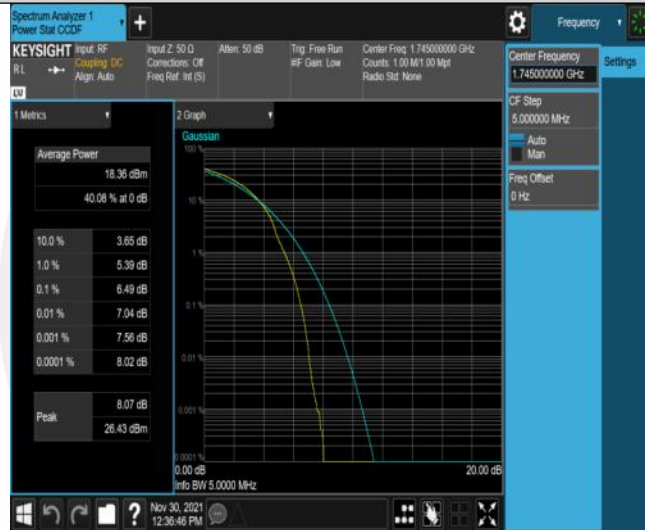

Band66-20MHz-QPSK-132322-100RB#0