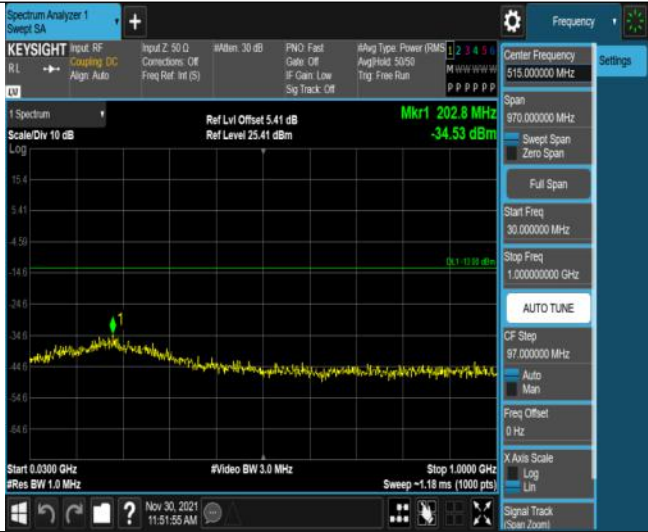

Band66-10MHz-QPSK-132022-50RB#0-Range1:30~1000MHz