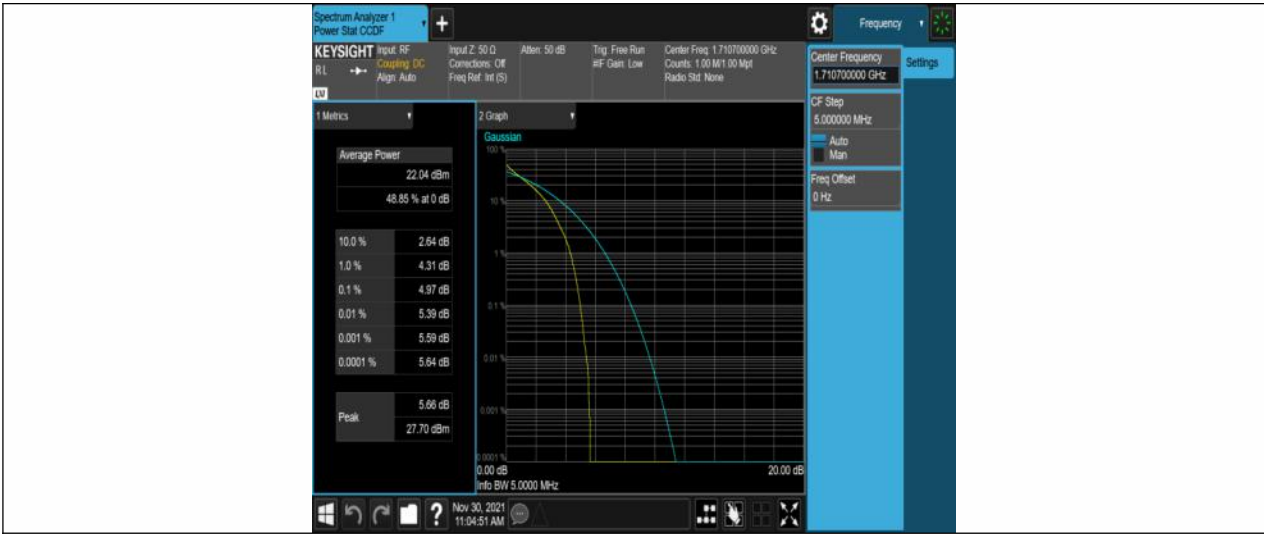

Test Graphs

Band66-1.4MHz-QPSK-131979-6RB#0