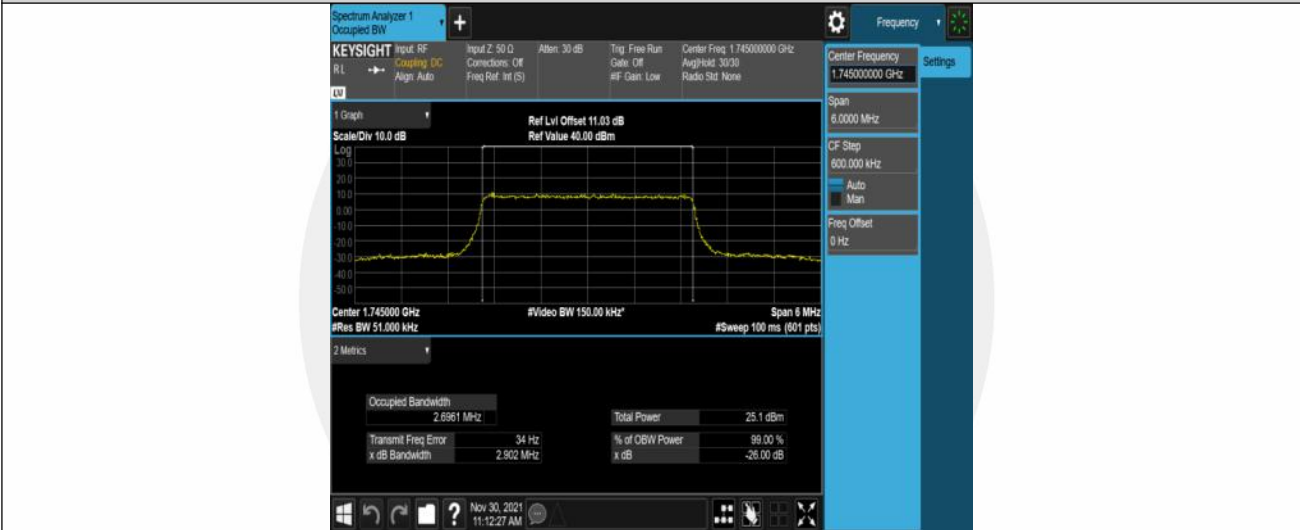

Band66-3MHz-QPSK-132322-15RB#0