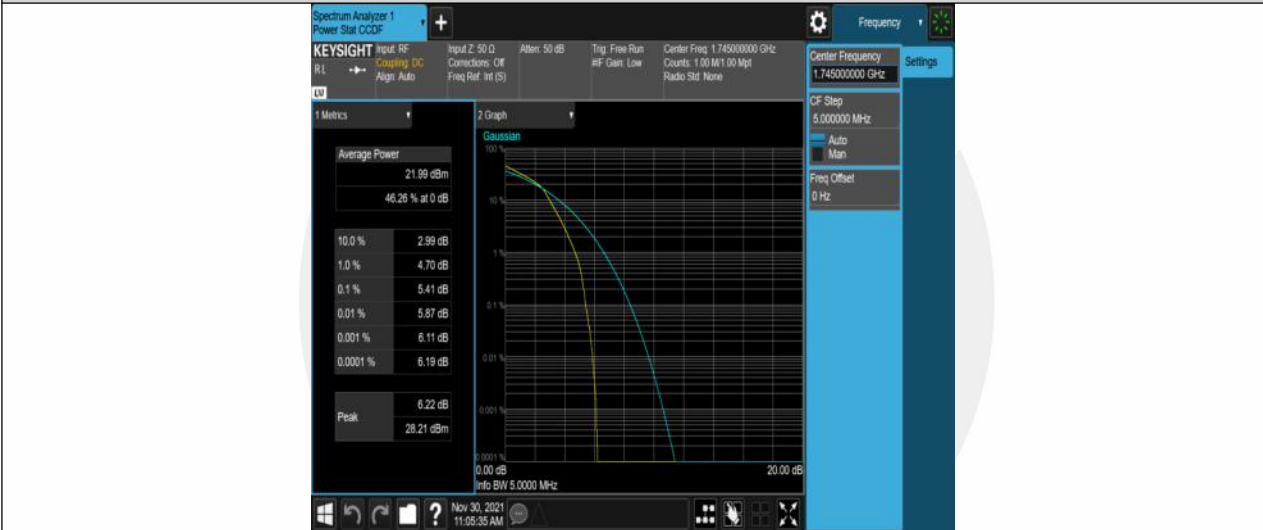

Test Graphs

Band66-1.4MHz-QPSK-131979-6RB#0

Band66-1.4MHz-QPSK-132322-6RB#0

Band66-1.4MHz-QPSK-132665-6RB#0

Band66-1.4MHz-16QAM-131979-6RB#0

Band66-1.4MHz-16QAM-132322-6RB#0

Band66-1.4MHz-16QAM-132665-6RB#0