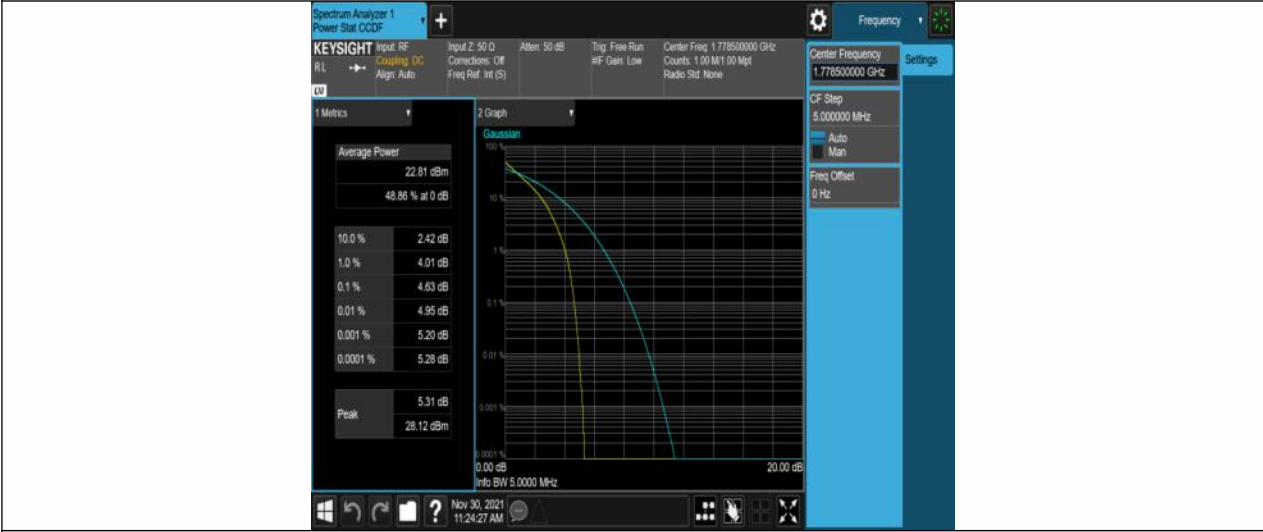

Band66-3MHz-QPSK-132657-15RB#0