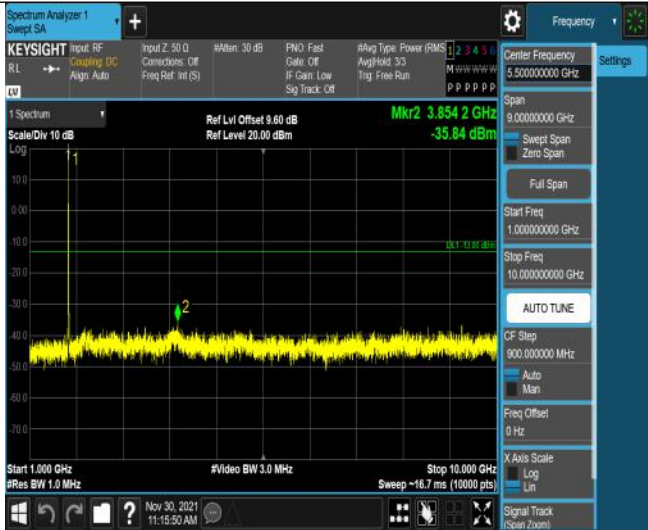

Band66-3MHz-QPSK-132322-15RB#0-Range2:1000~10000MHz