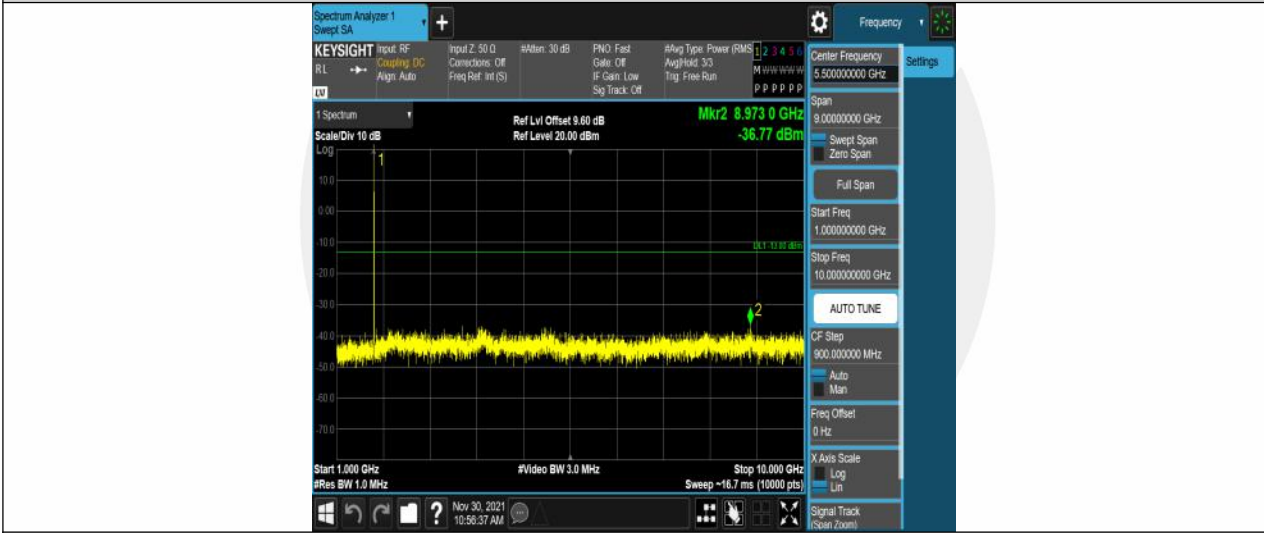

Band66-1.4MHz-QPSK-131979-6RB#0-Range2:1000~10000MHz