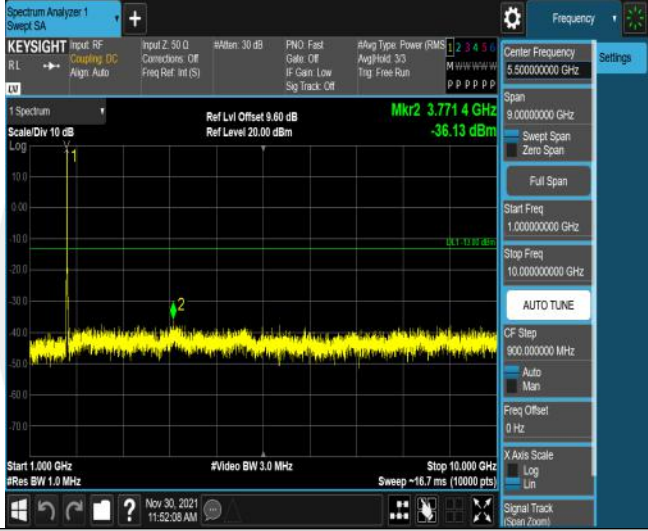

Band66-10MHz-QPSK-132022-50RB#0-Range2:1000~10000MHz