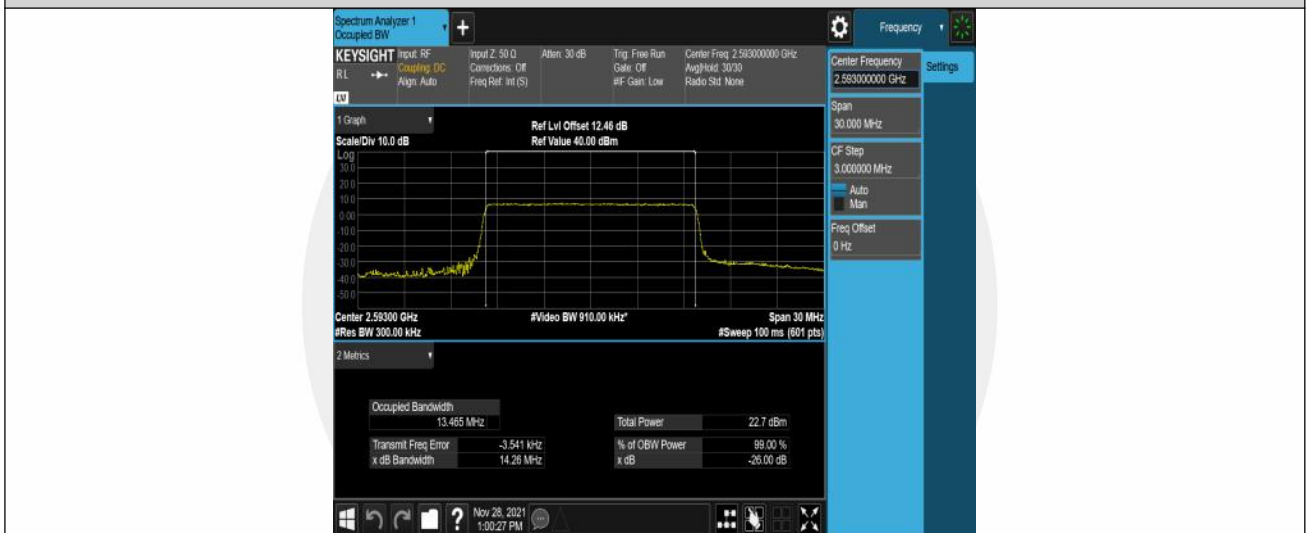

Band41-15MHz-16QAM-40620-75RB#0