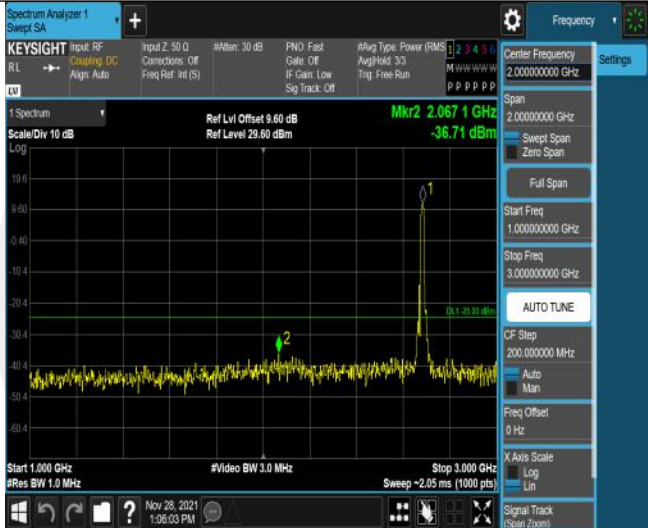

Band41-15MHz-16QAM-40620-75RB#0-Range1:30~100MHz

Band41-15MHz-16QAM-40620-75RB#0-Range2:100~3000MHz

Band41-15MHz-16QAM-40620-75RB#0-Range3:3000~26500MHz

Band41-15MHz-16QAM-41515-75RB#0-Range1:30~1000MHz

Band41-15MHz-16QAM-41515-75RB#0-Range2:1000~3000MHz