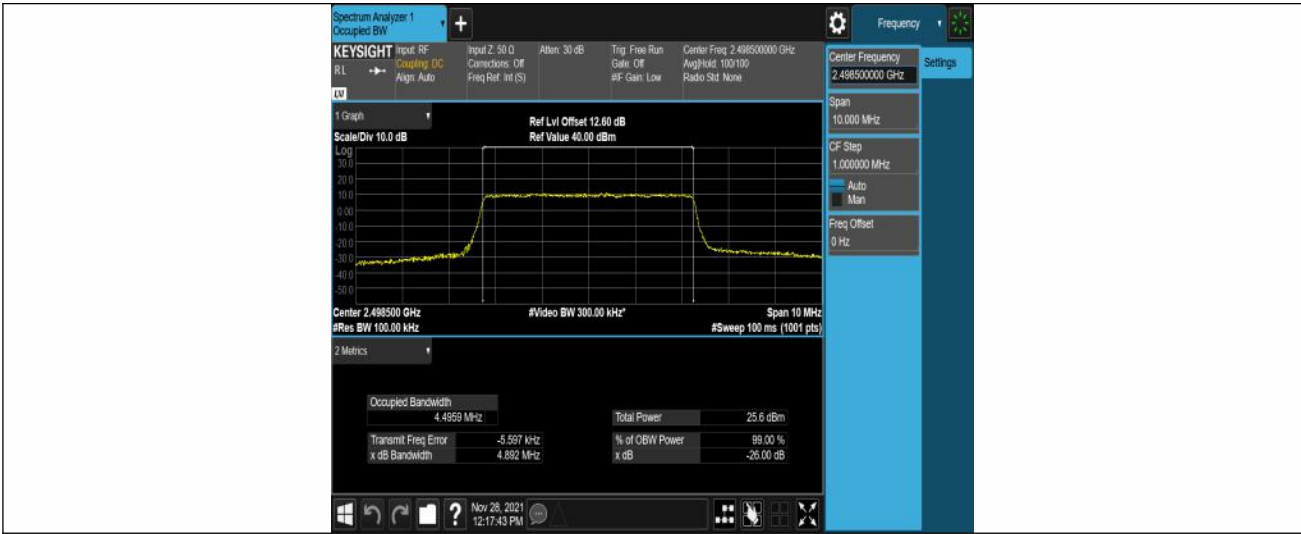

Test Graphs

Band41-5MHz-QPSK-39675-25RB#0