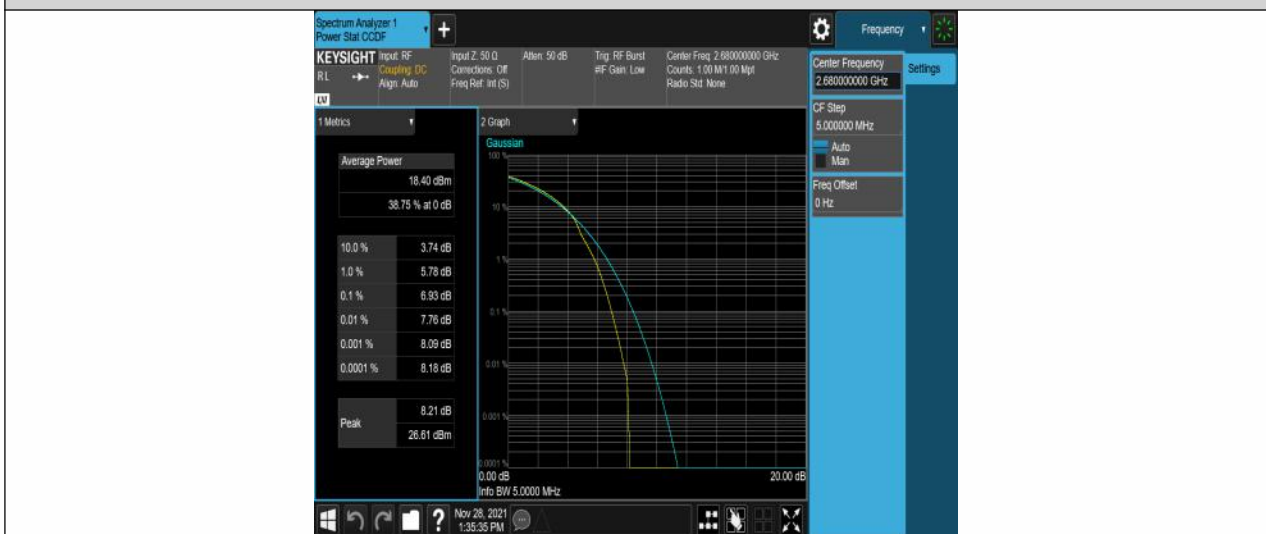

Band41-20MHz-16QAM-41490-100RB#0