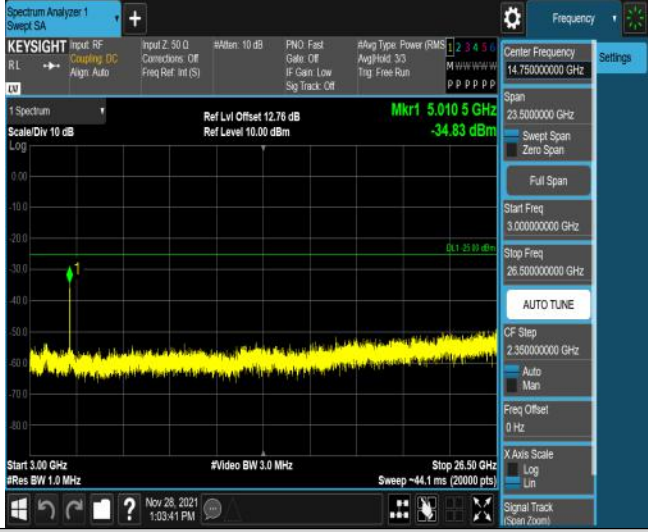

Band41-15MHz-16QAM-39725-75RB#0-Range3:3000~26500MHz