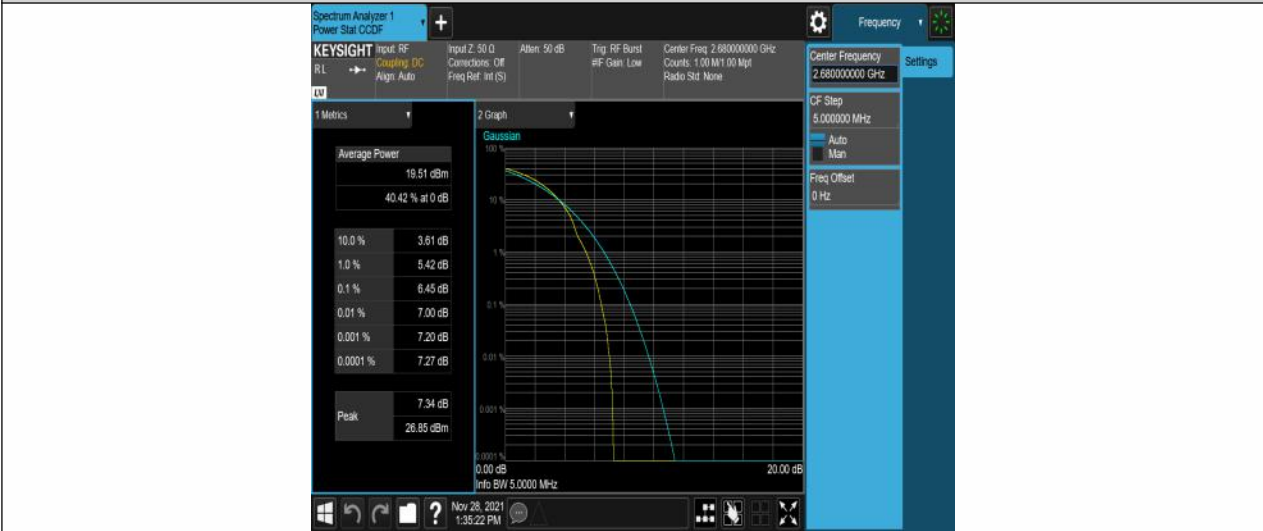

Band41-15MHz-QPSK-41515-75RB#0

Band41-15MHz-16QAM-39725-75RB#0

Band41-15MHz-16QAM-40620-75RB#0

Band41-15MHz-16QAM-41515-75RB#0

Band41-20MHz-QPSK-39750-100RB#0

Band41-20MHz-QPSK-40620-100RB#0

Band41-20MHz-QPSK-41490-100RB#0