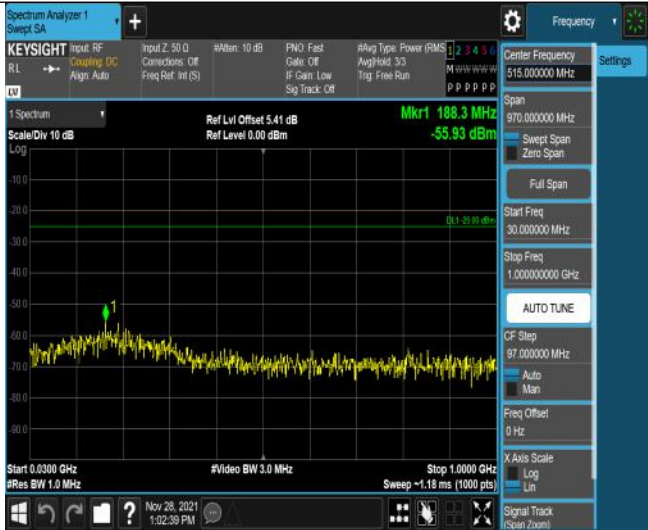

Band41-15MHz-QPSK-39725-75RB#0-Range1:30~1000MHz