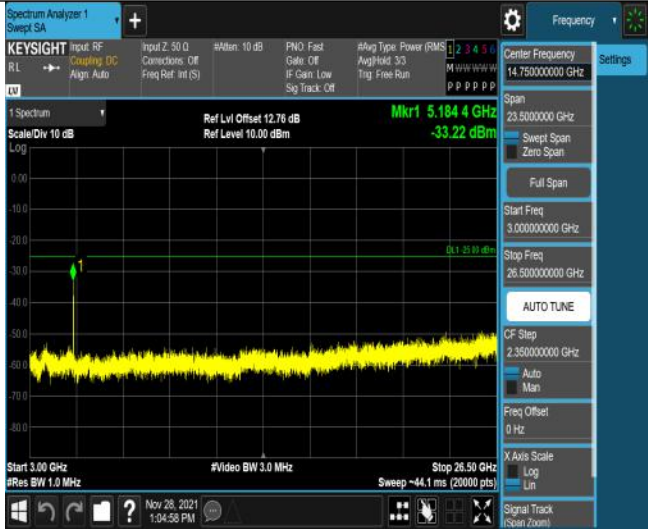

Band41-15MHz-16QAM-40620-75RB#0-Range3:3000~26500MHz