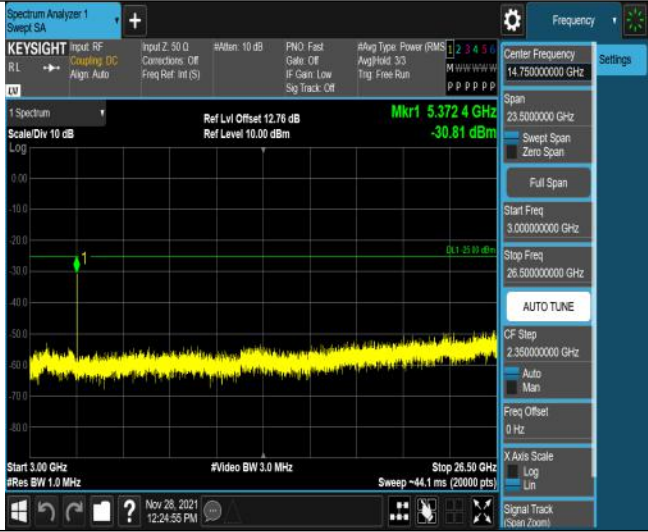

Band41-5MHz-16QAM-41565-25RB#0-Range3:3000~26500MHz