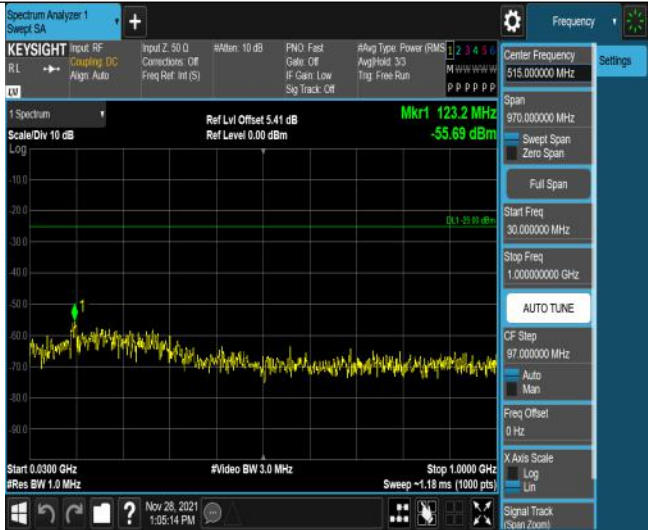

Band41-15MHz-QPSK-41515-75RB#0-Range1:30~1000MHz