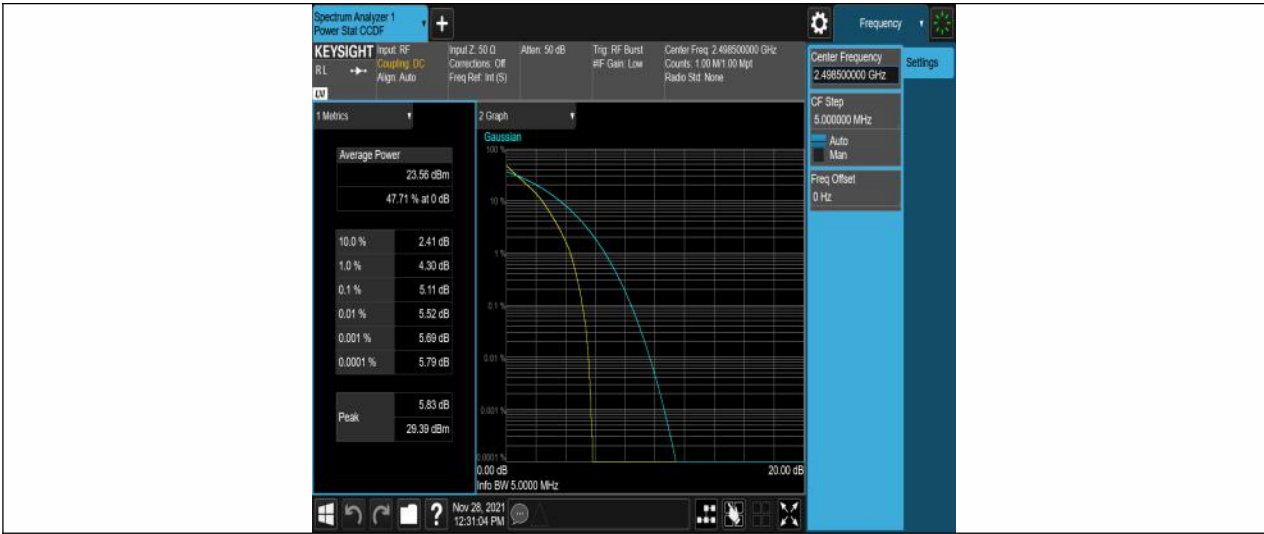

Test Graphs

Band41-5MHz-QPSK-39675-25RB#0