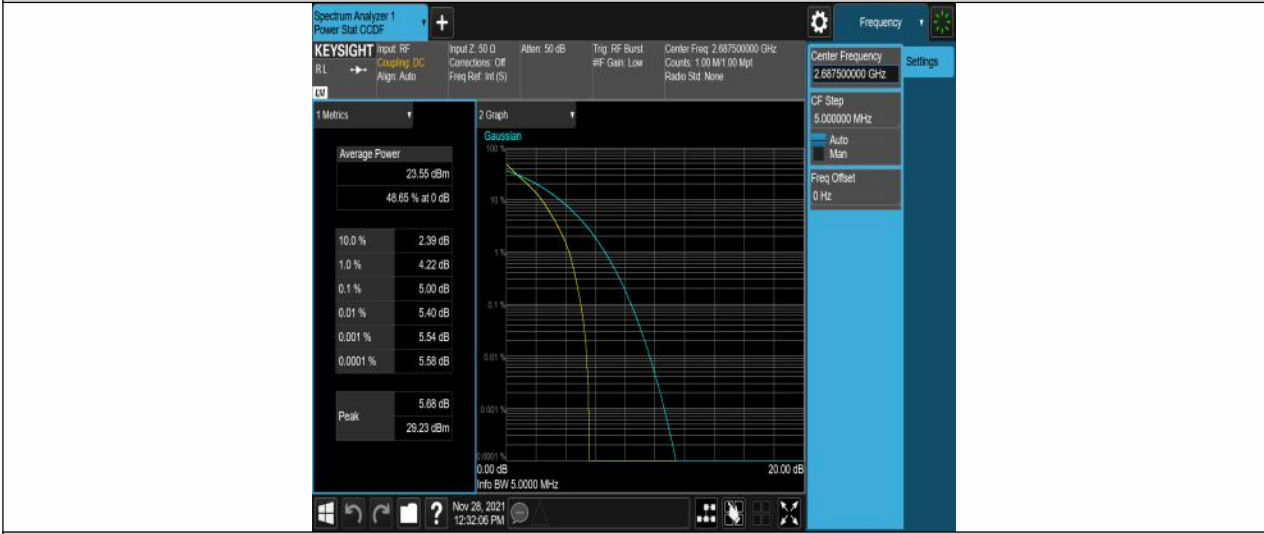

Band41-5MHz-QPSK-41565-25RB#0