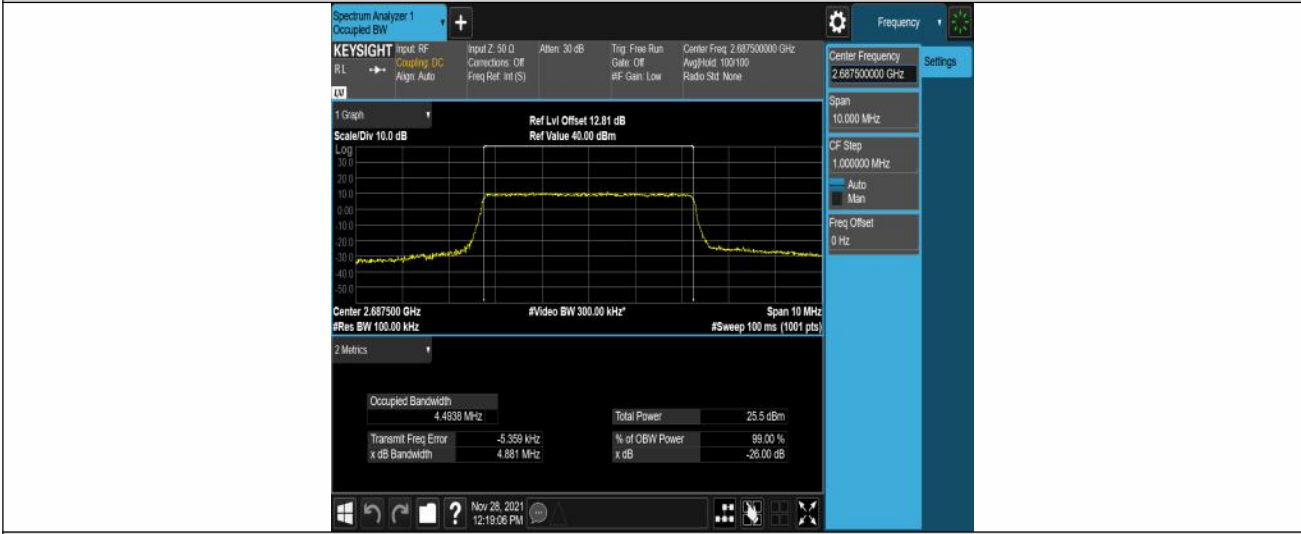

Band41-5MHz-QPSK-41565-25RB#0