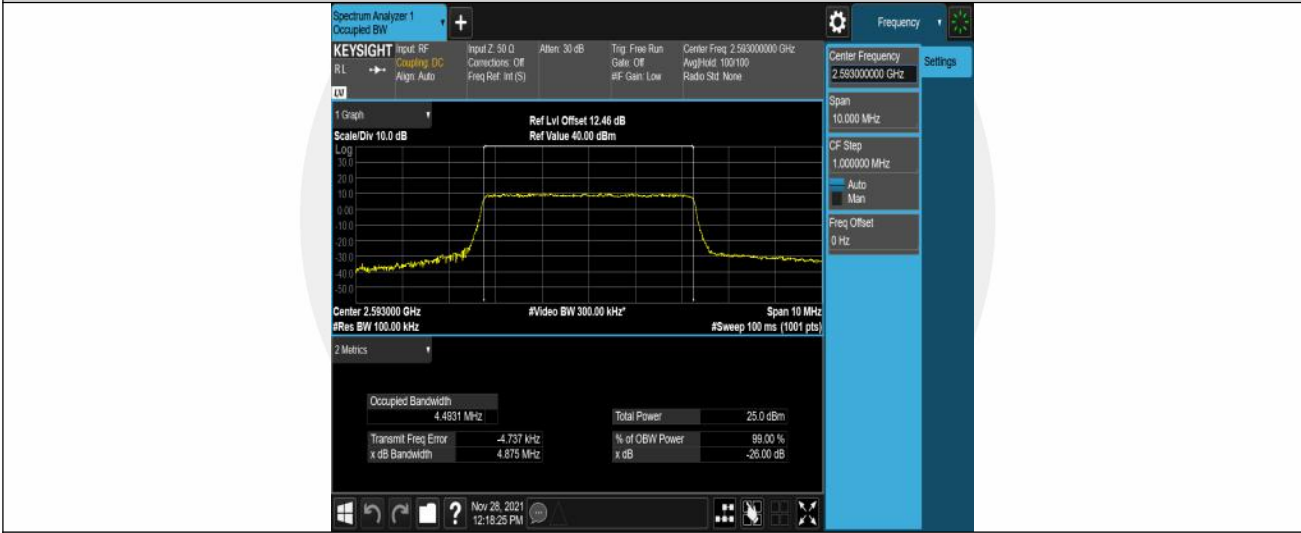

Band41-5MHz-QPSK-40620-25RB#0