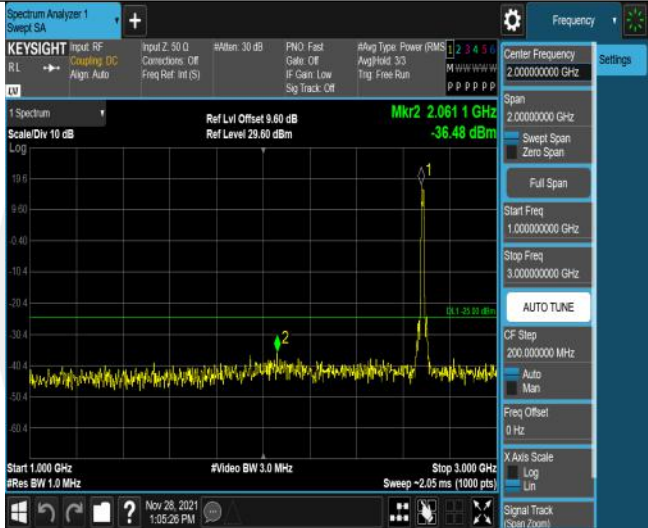

Band41-15MHz-QPSK-41515-75RB#0-Range2:1000~3000MHz