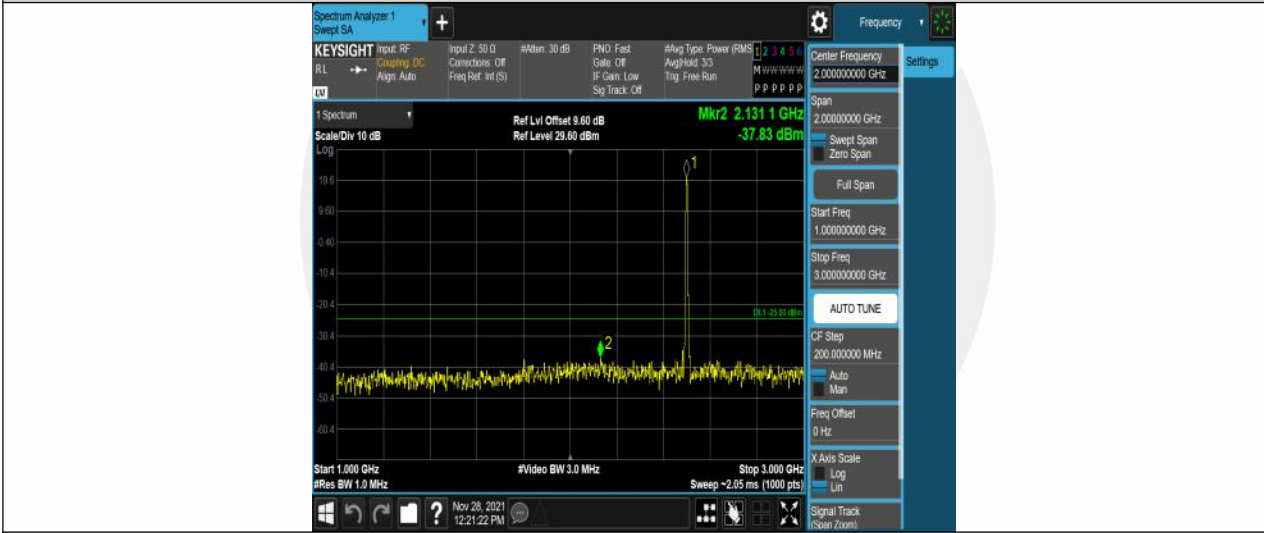

Band41-5MHz-QPSK-39675-25RB#0-Range2:1000~3000MHz