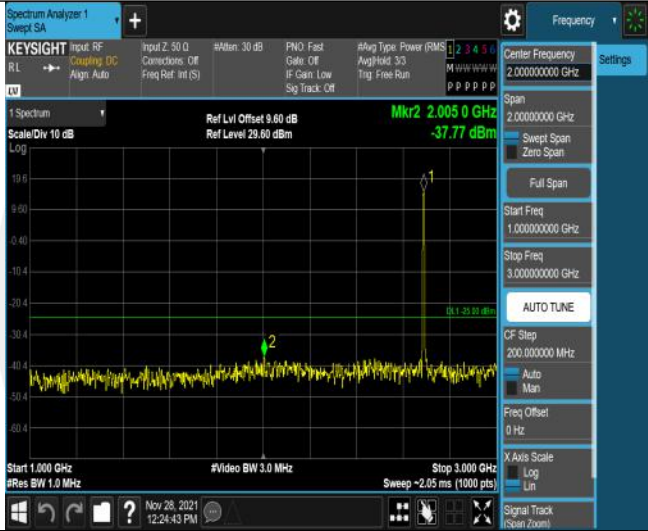

Band41-5MHz-16QAM-41565-25RB#0-Range2:1000~3000MHz