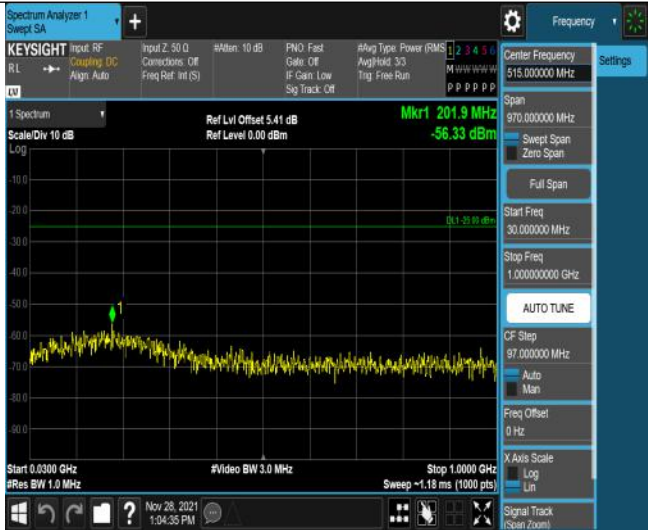

Band41-15MHz-QPSK-41515-75RB#0-Range3:3000~26500MHz

Band41-15MHz-16QAM-39725-75RB#0-Range1:30~1000MHz

Band41-15MHz-16QAM-39725-75RB#0-Range2:1000~3000MHz

Band41-15MHz-16QAM-39725-75RB#0-Range3:3000~26500MHz