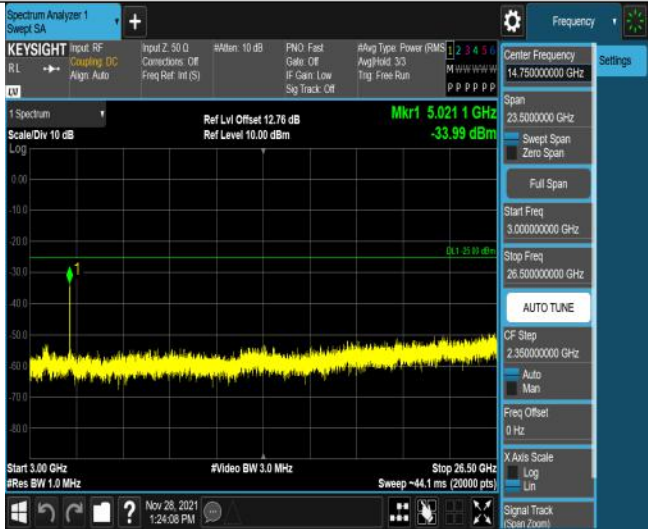

Band41-20MHz-QPSK-39750-100RB#0-Range3:3000~26500MHz