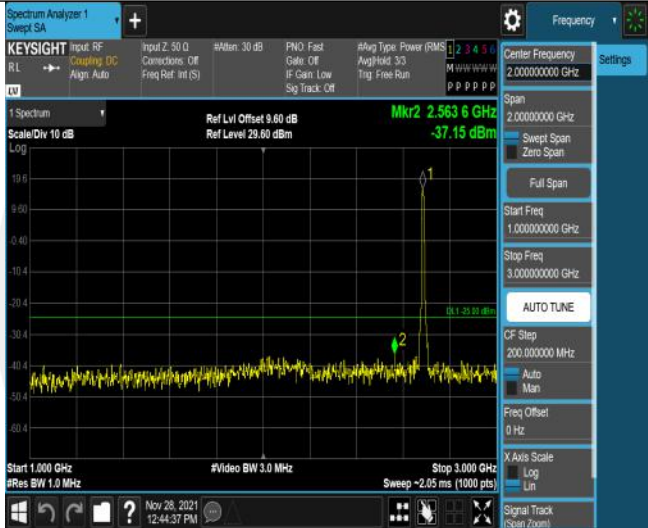

Band41-10MHz-QPSK-41540-50RB#0-Range2:1000~3000MHz