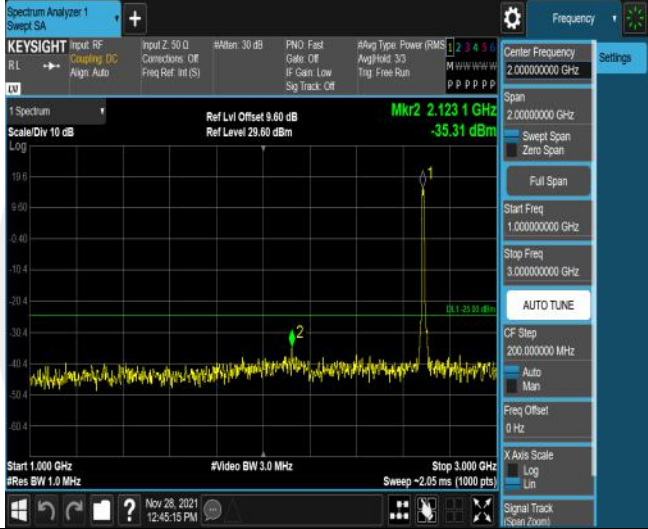

Band41-10MHz-16QAM-41540-50RB#0-Range2:1000~3000MHz