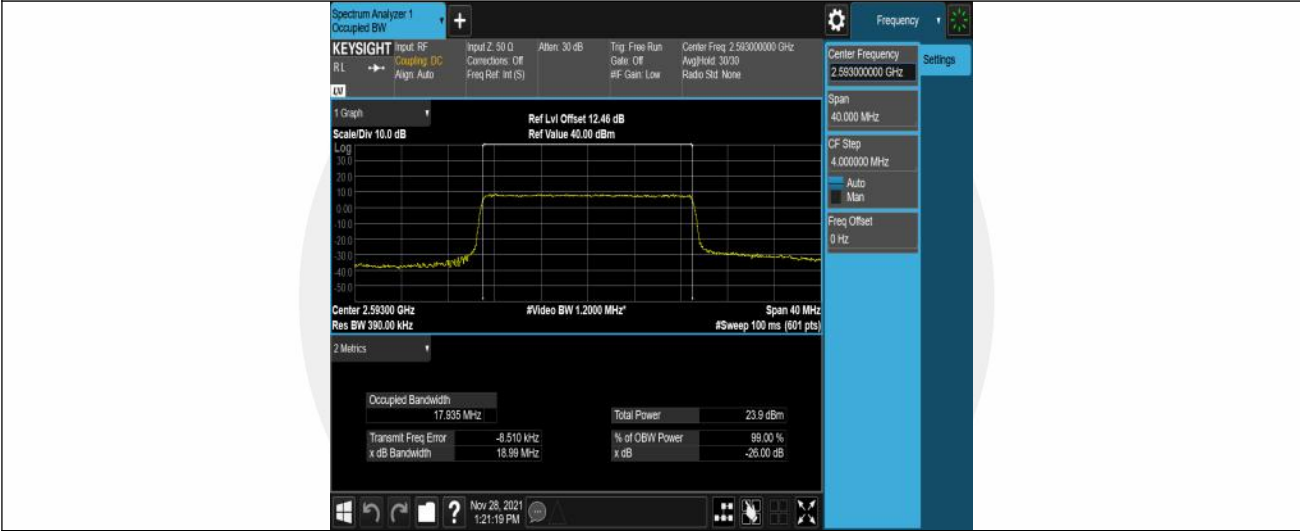

Band41-15MHz-QPSK-41515-75RB#0

Band41-15MHz-16QAM-39725-75RB#0

Band41-15MHz-16QAM-40620-75RB#0

Band41-15MHz-16QAM-41515-75RB#0

Band 41-20MHz-QPSK-39750-100RB#0

Band 41-20MHz-QPSK-40620-100RB#0

Band 41-20MHz-QPSK-41490-100RB#0