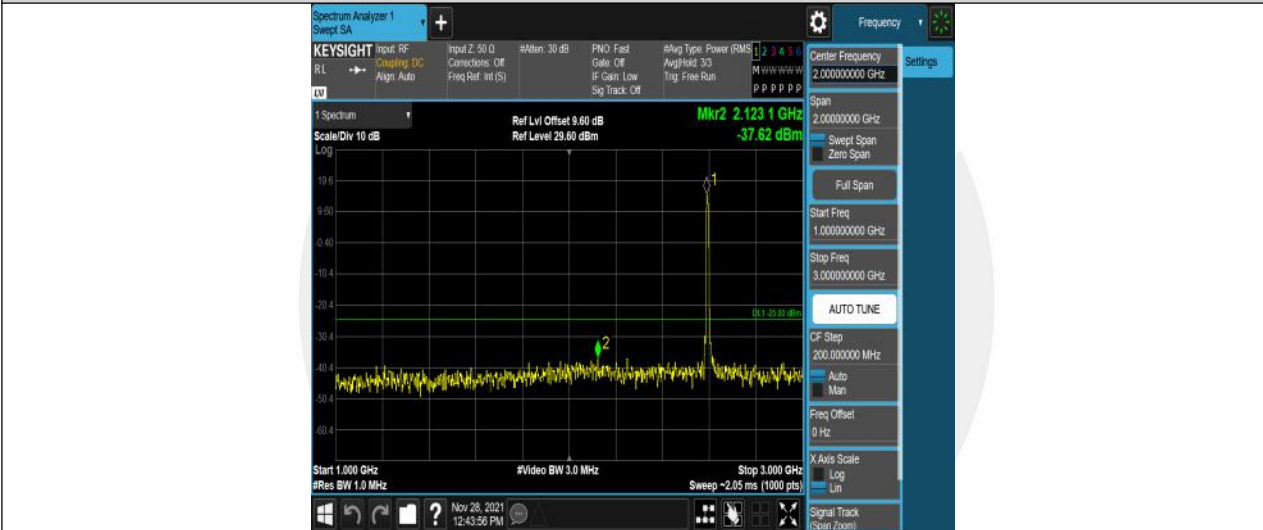

Band41-10MHz-16QAM-40620-50RB#0-Range2:1000~3000MHz