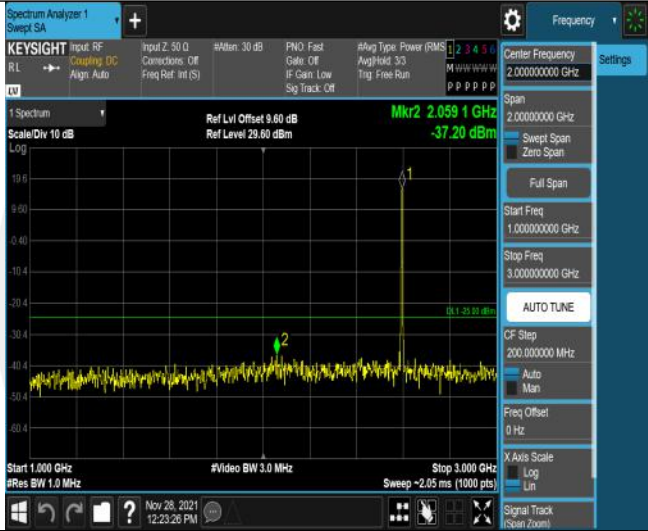

Band41-5MHz-16QAM-40620-25RB#0-Range2:1000~3000MHz