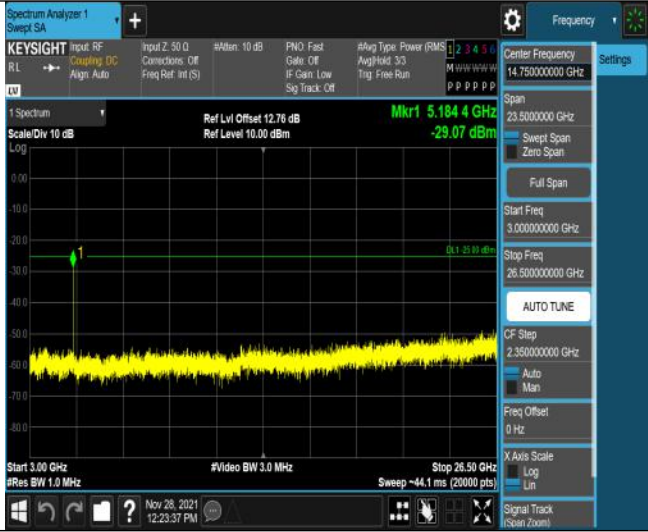

Band41-5MHz-16QAM-40620-25RB#0-Range3:3000~26500MHz