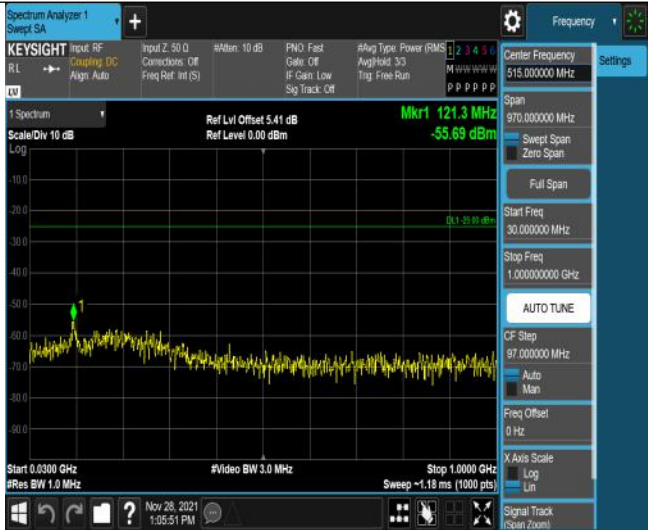

Band41-15MHz-16QAM-41515-75RB#0-Range1:30~1000MHz