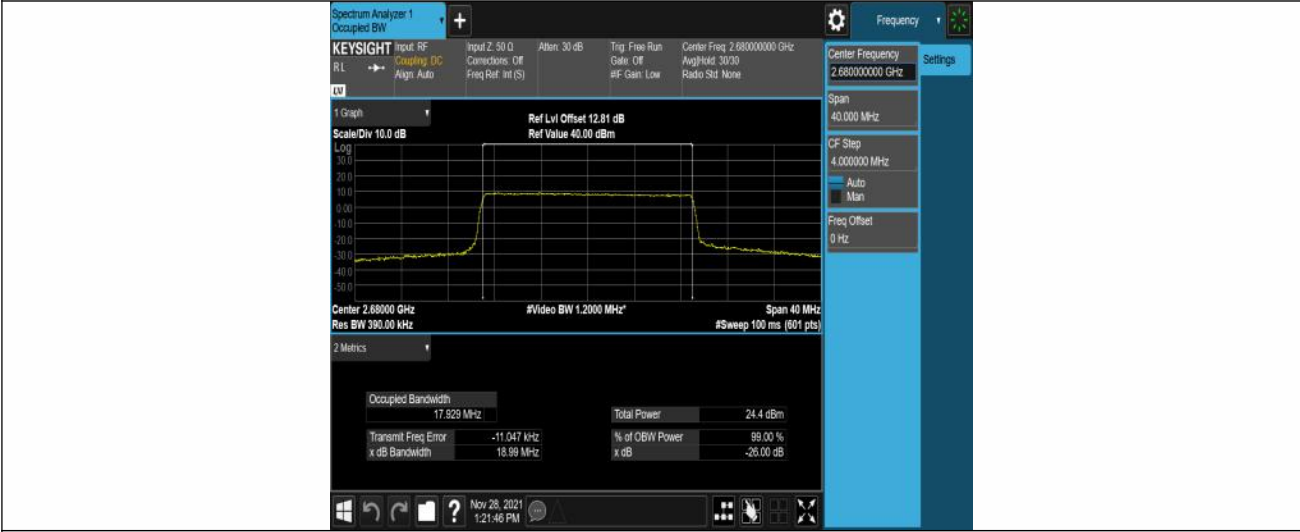

Band41-15MHz-QPSK-41515-75RB#0

Band41-15MHz-16QAM-39725-75RB#0

Band41-15MHz-16QAM-40620-75RB#0

Band41-15MHz-16QAM-41515-75RB#0

Band 41-20MHz-QPSK-39750-100RB#0

Band 41-20MHz-QPSK-40620-100RB#0

Band 41-20MHz-QPSK-41490-100RB#0