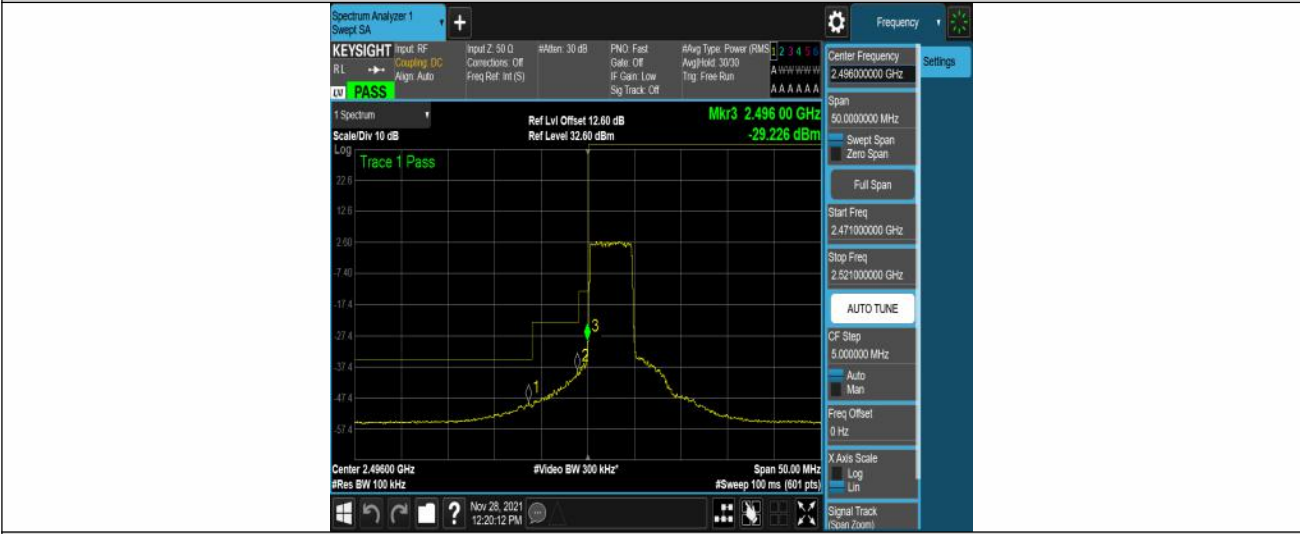

Band41-5MHz-16QAM-39675-25RB#0