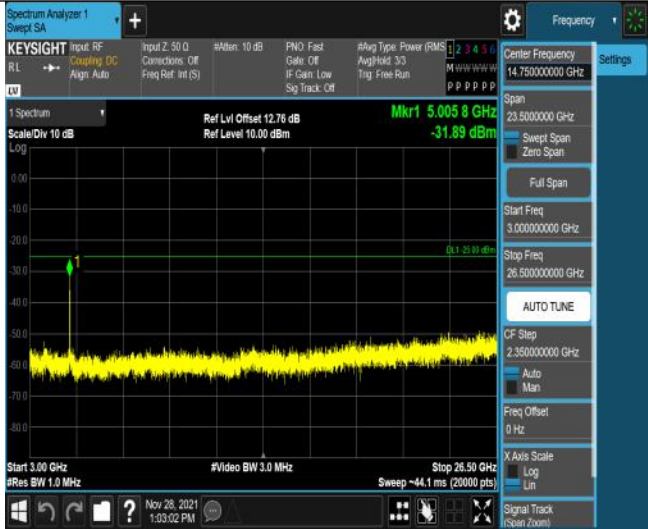

Band41-15MHz-QPSK-39725-75RB#0-Range3:3000~26500MHz