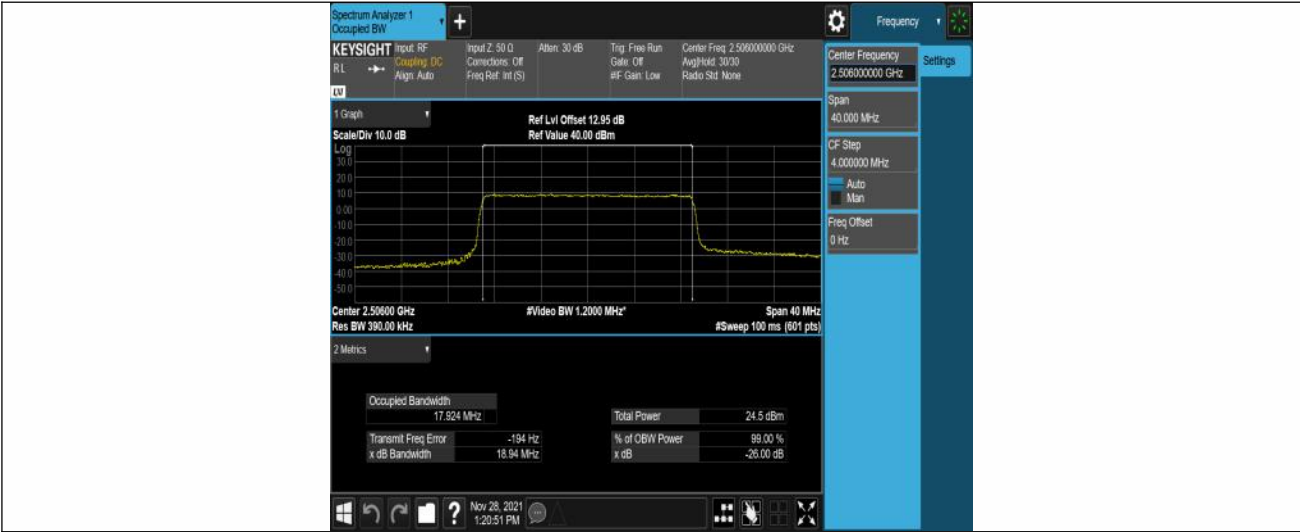

Band41-15MHz-QPSK-41515-75RB#0

Band41-15MHz-16QAM-39725-75RB#0

Band41-15MHz-16QAM-40620-75RB#0

Band41-15MHz-16QAM-41515-75RB#0

Band 41-20MHz-QPSK-39750-100RB#0

Band 41-20MHz-QPSK-40620-100RB#0

Band 41-20MHz-QPSK-41490-100RB#0