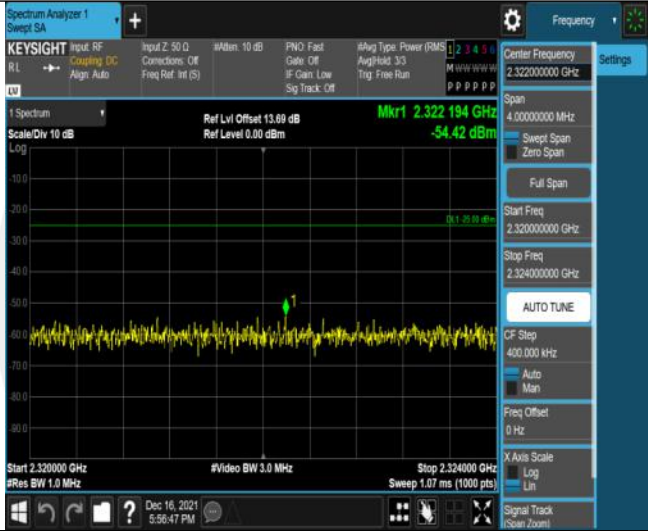

Band30-10MHz-16QAM-27710-50RB#0-Range7:2320~2324MHz