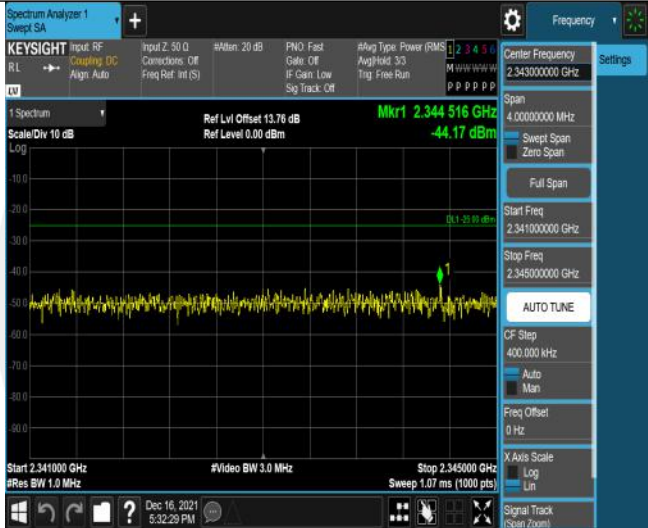

Band30-5MHz-QPSK-27685-25RB#0-Range11:2341~2345MHz