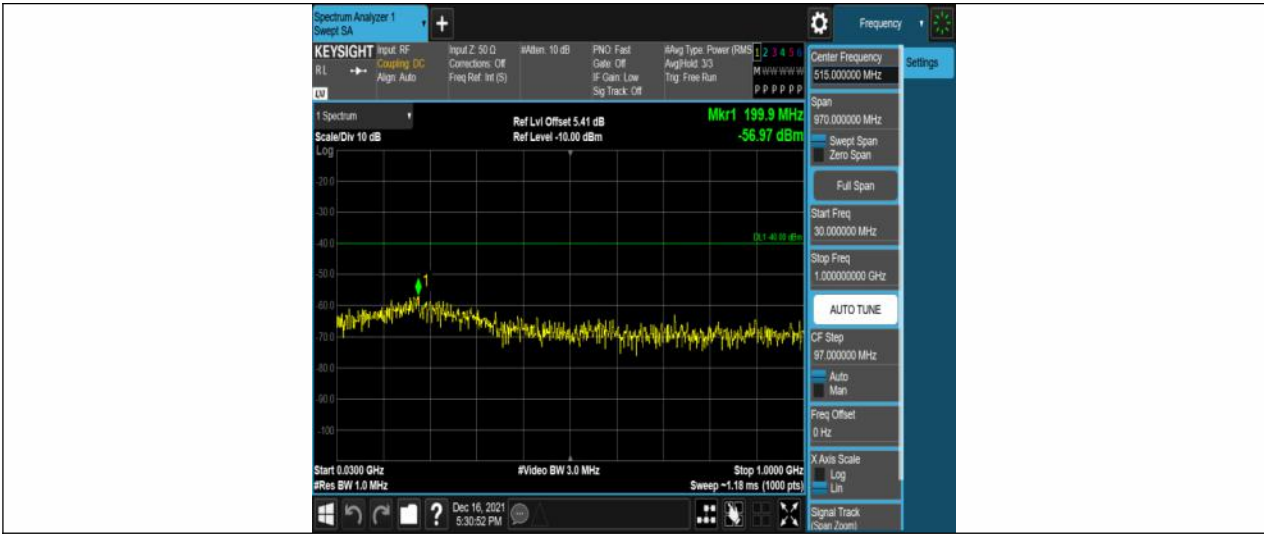

Test Graphs

Band30-5MHz-QPSK-27685-25RB#0-Range1:30~1000MHz