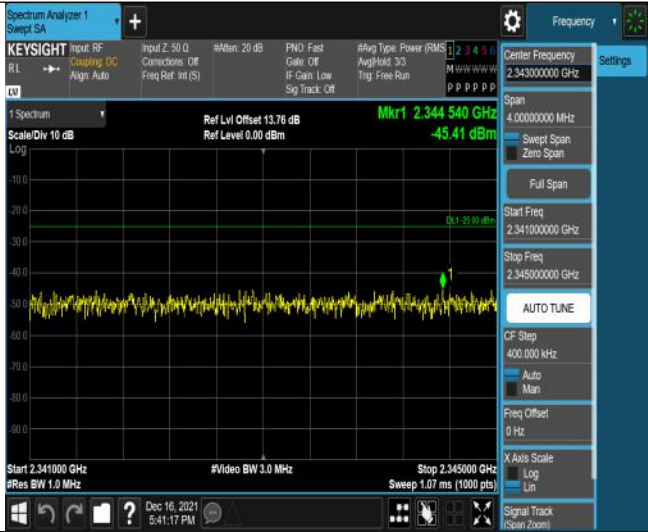

Band30-5MHz-QPSK-27735-25RB#0-Range11:2341~2345MHz