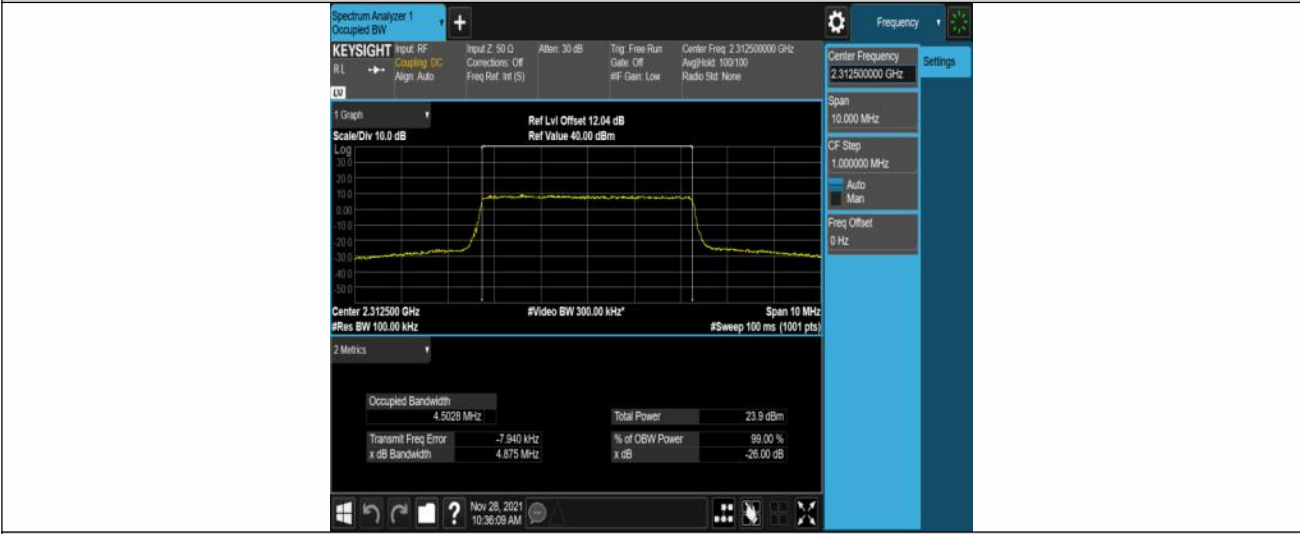

Band30-5MHz-QPSK-27735-25RB#0