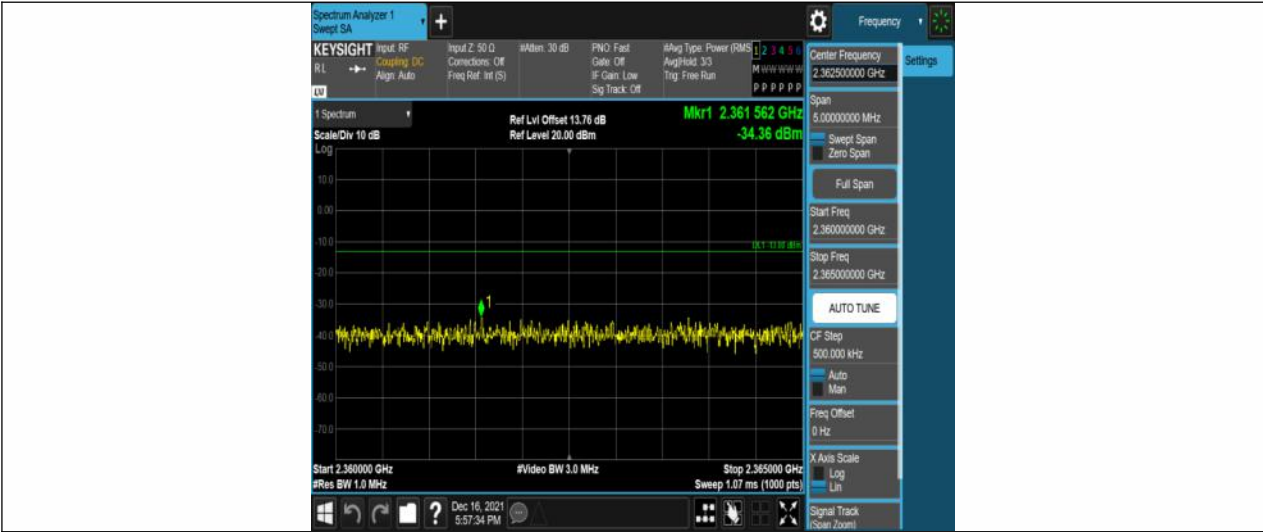

Band30-10MHz-16QAM-27710-50RB#0-Range12:2360~2365MHz