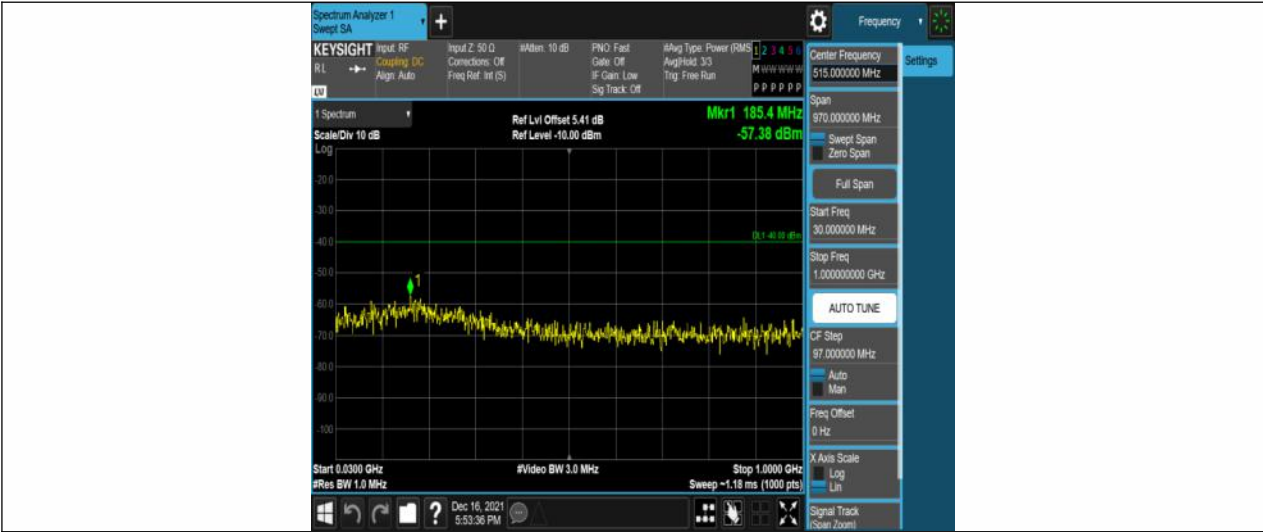

Band30-5MHz-16QAM-27735-25RB#0-Range11:2341~2345MHz

Band30-5MHz-16QAM-27735-25RB#0-Range12:2360~2365MHz

Band30-5MHz-16QAM-27735-25RB#0-Range13:2365~26500MHz

Band30-10MHz-QPSK-27710-50RB#0-Range1:30~1000MHz