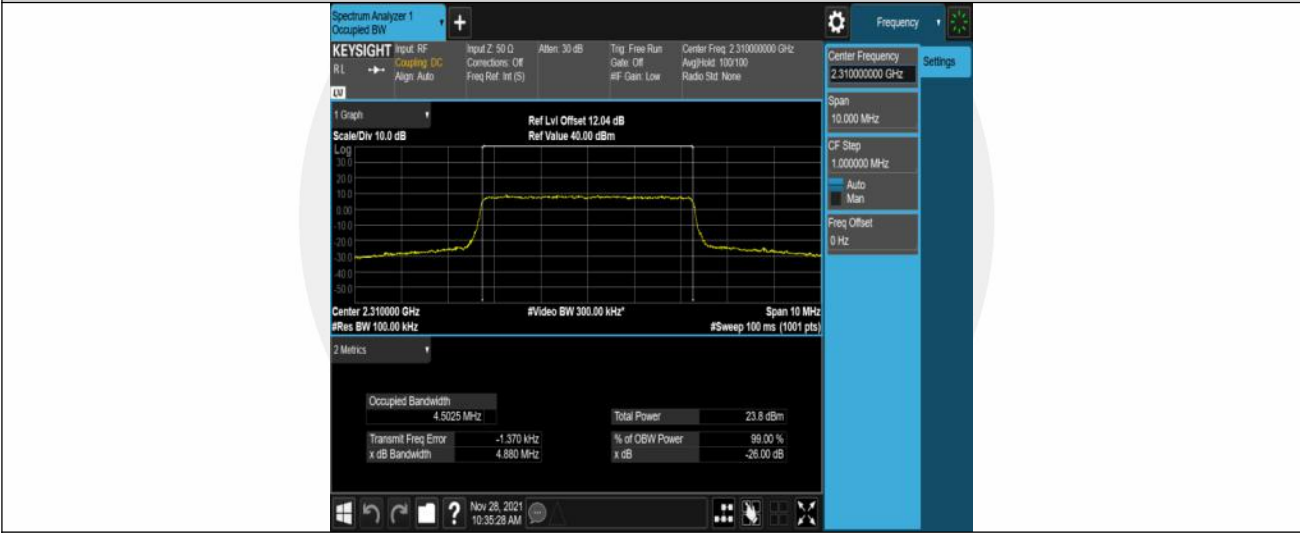

Band30-5MHz-QPSK-27710-25RB#0