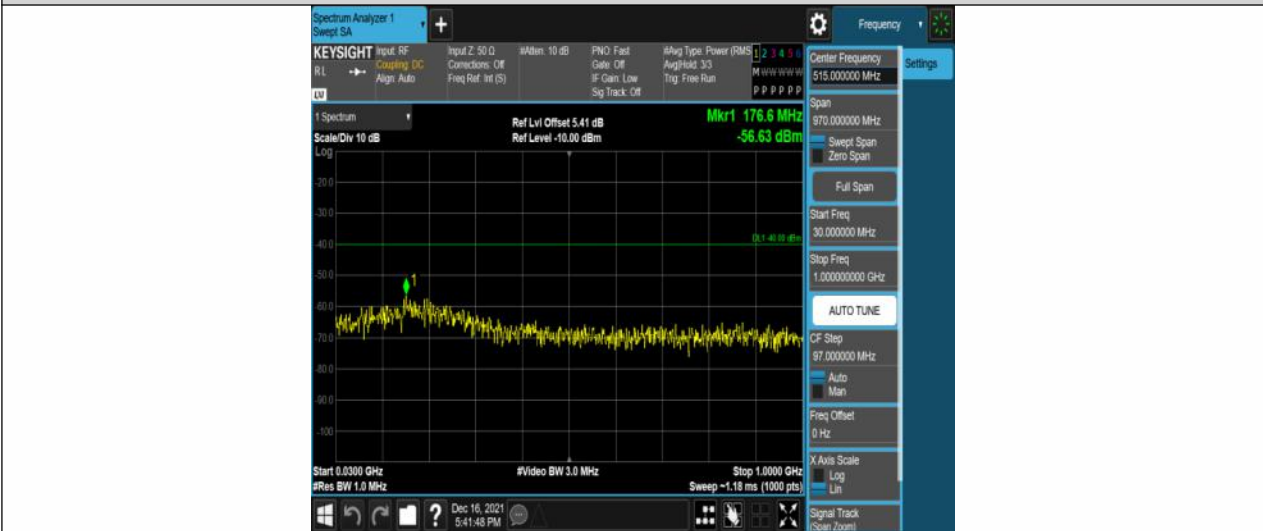

Band30-5MHz-16QAM-27735-25RB#0-Range1:30~1000MHz