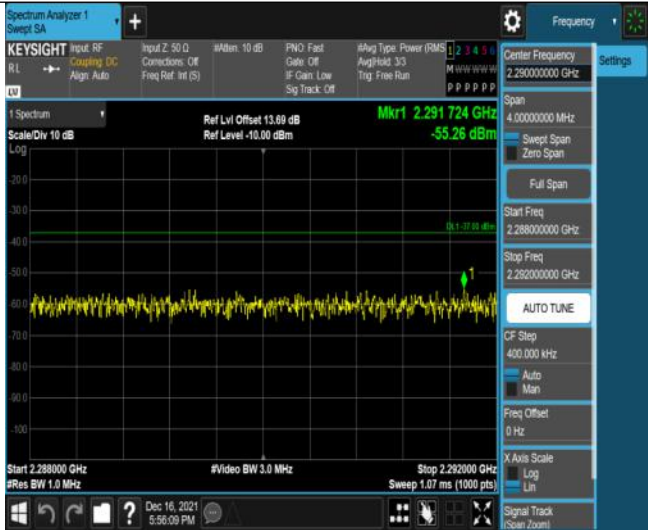

Band30-10MHz-16QAM-27710-50RB#0-Range3:2288~2292MHz