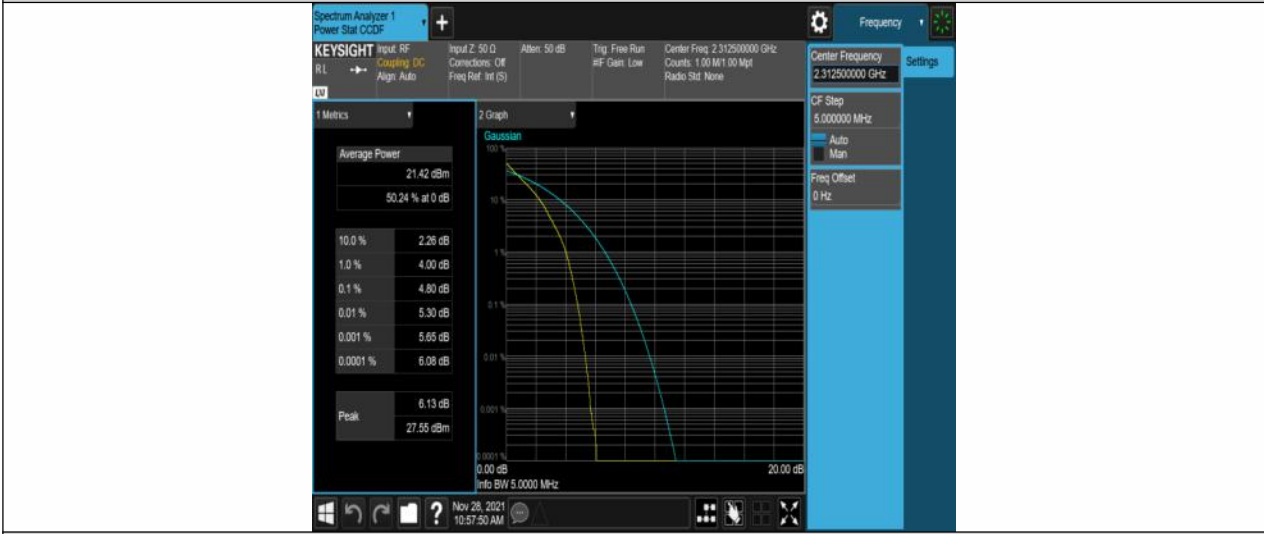

Band30-5MHz-QPSK-27735-25RB#0