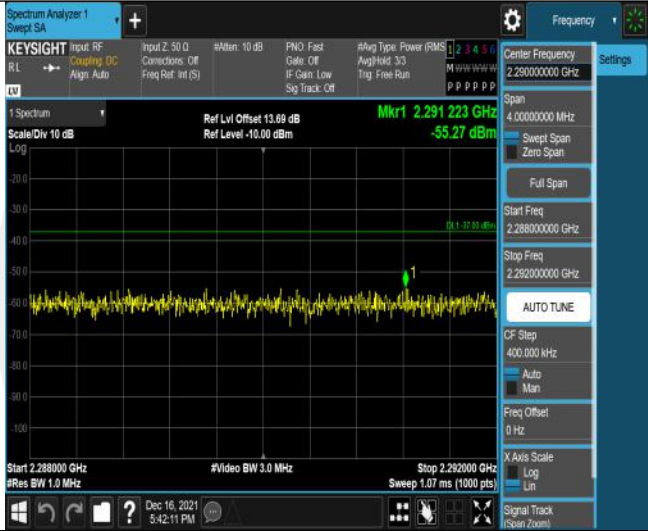

Band30-5MHz-16QAM-27710-25RB#0-Range12:2360~2365MHz

Band30-5MHz-16QAM-27710-25RB#0-Range13:2365~26500MHz

Band30-5MHz-16QAM-27735-25RB#0-Range1:30~1000MHz

Band30-5MHz-16QAM-27735-25RB#0-Range2:1000~2288MHz