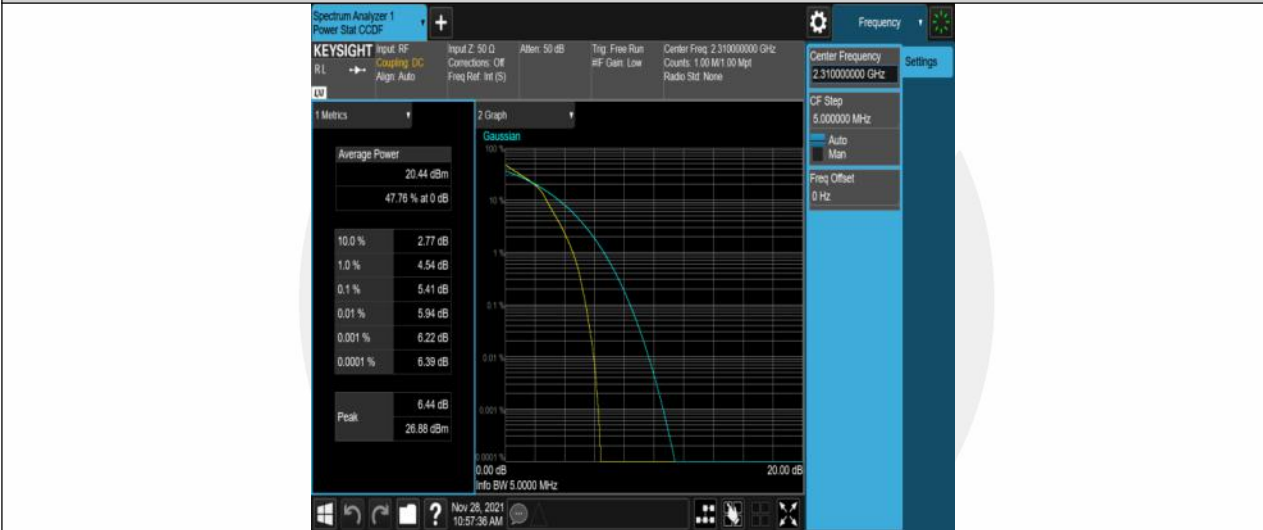

### Test Graphs

Band30-5MHz-QPSK-27685-25RB#0

Band30-5MHz-QPSK-27710-25RB#0

Band30-5MHz-QPSK-27735-25RB#0

Band30-5MHz-16QAM-27685-25RB#0

Band30-5MHz-16QAM-27710-25RB#0

Band30-5MHz-16QAM-27735-25RB#0

Band30-10MHz-QPSK-27710-50RB#0