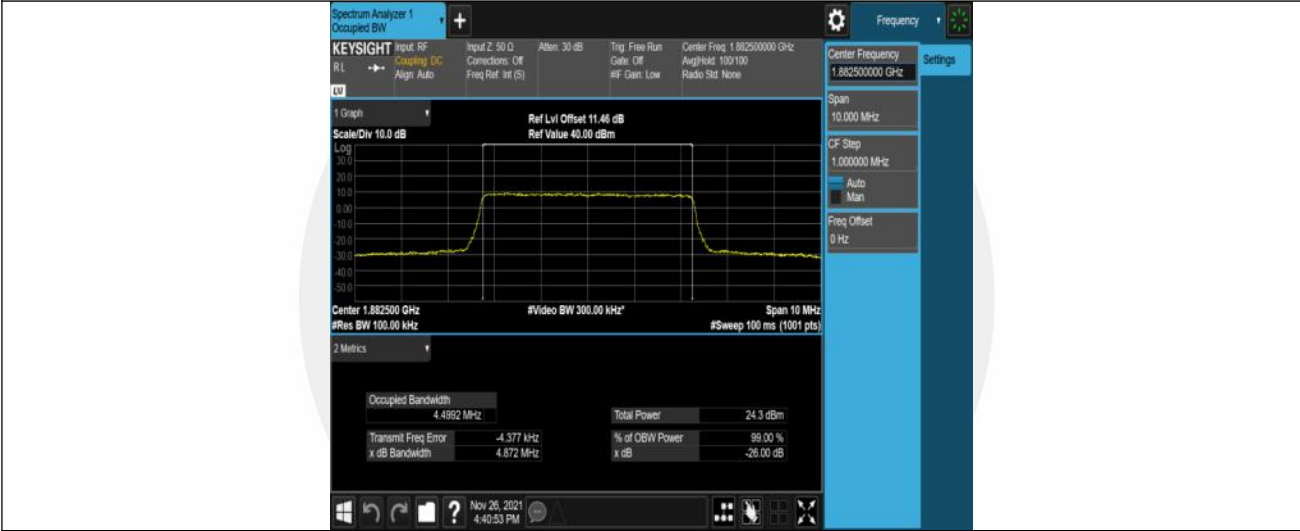

Band25-5MHz-QPSK-26365-25RB#0