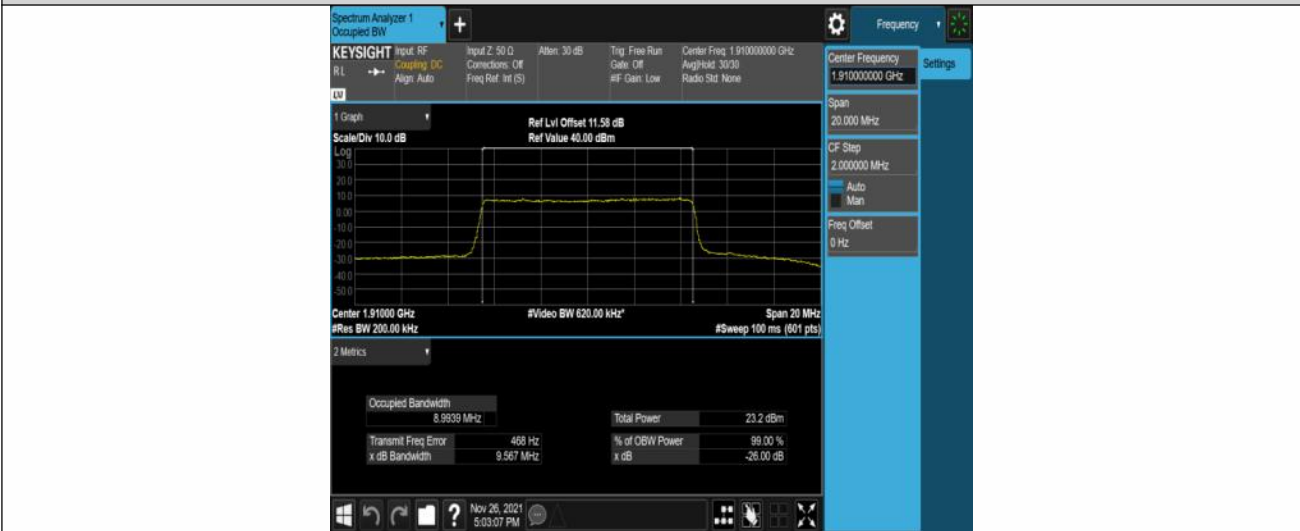

Band25-10MHz-QPSK-26640-50RB#0