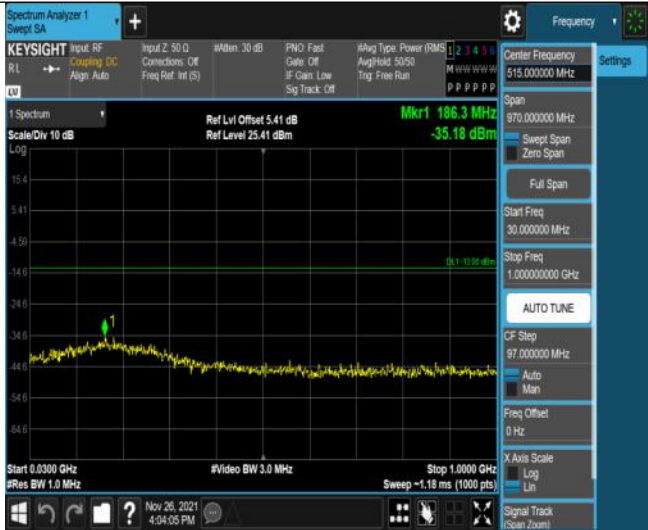

Band25-1.4MHz-16QAM-26683-6RB#0-Range1:30~1000MHz