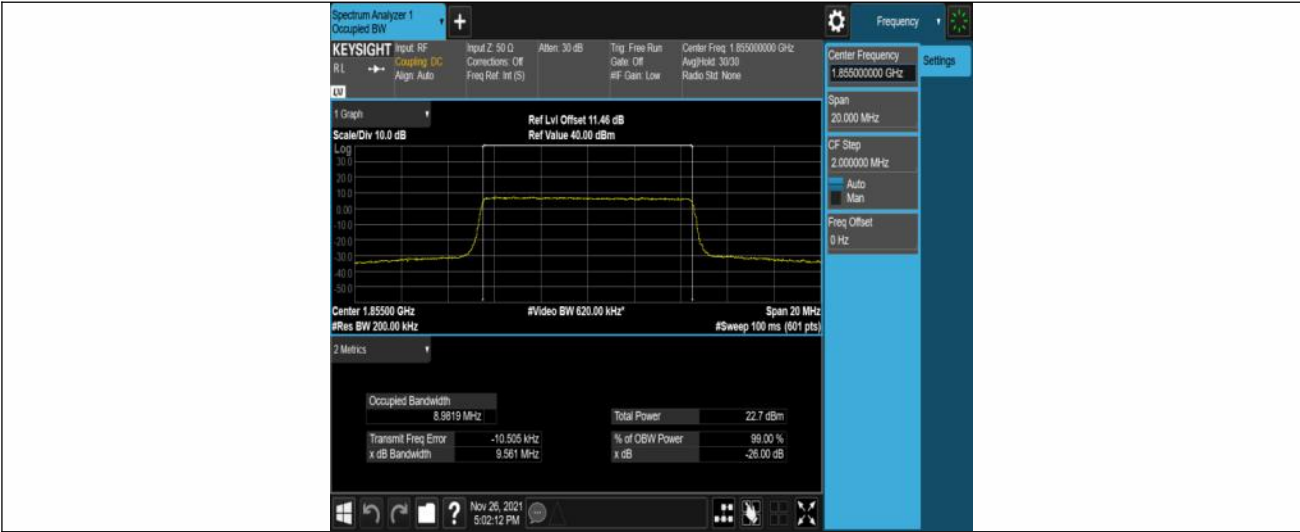

Band25-10MHz-QPSK-26090-50RB#0