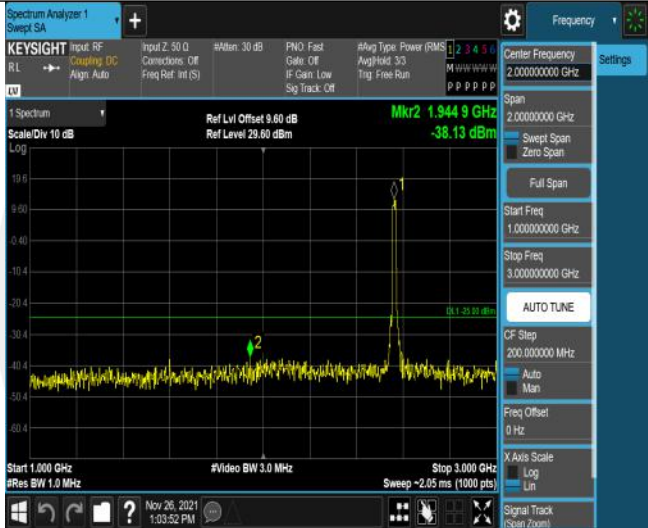

Band7-15MHz-16QAM-21100-75RB#0-Range1:30~1000MHz

Band7-15MHz-16QAM-21100-75RB#0-Range2:1000~3000MHz

Band7-15MHz-16QAM-21100-75RB#0-Range3:3000~26500MHz

Band7-15MHz-16QAM-21375-75RB#0-Range1:30~1000MHz

Band7-15MHz-16QAM-21375-75RB#0-Range2:1000~3000MHz