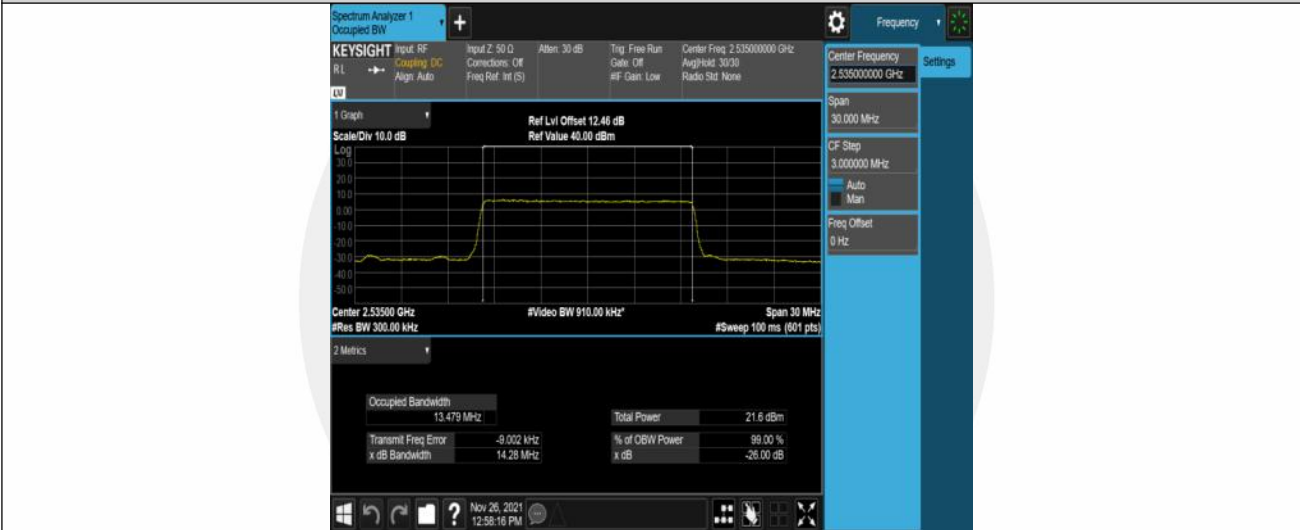

Band7-15MHz-16QAM-21100-75RB#0