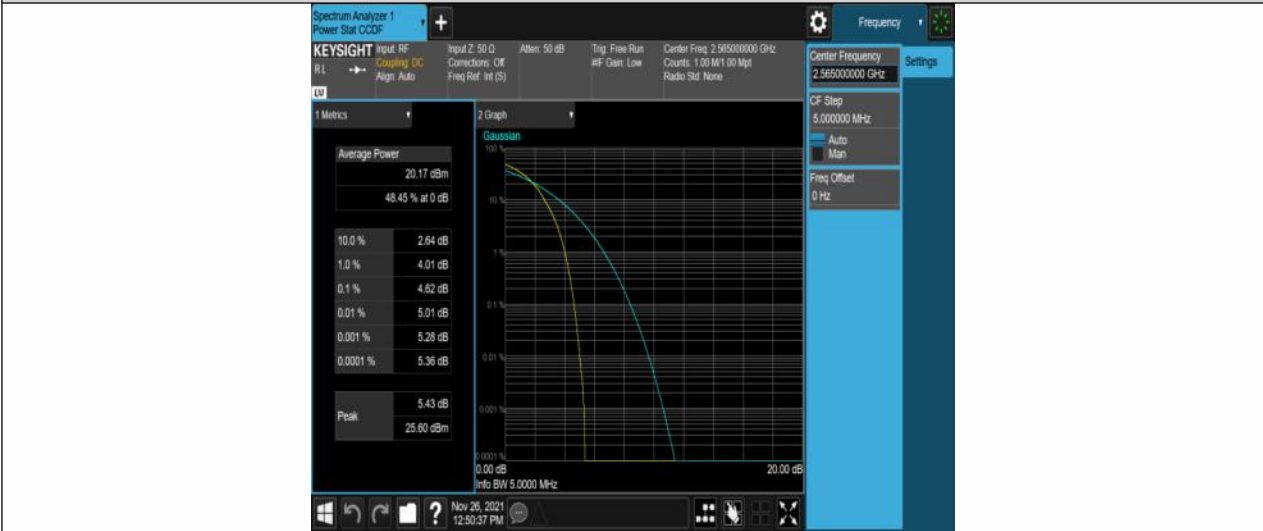

Band7-10MHz-QPSK-21400-50RB#0