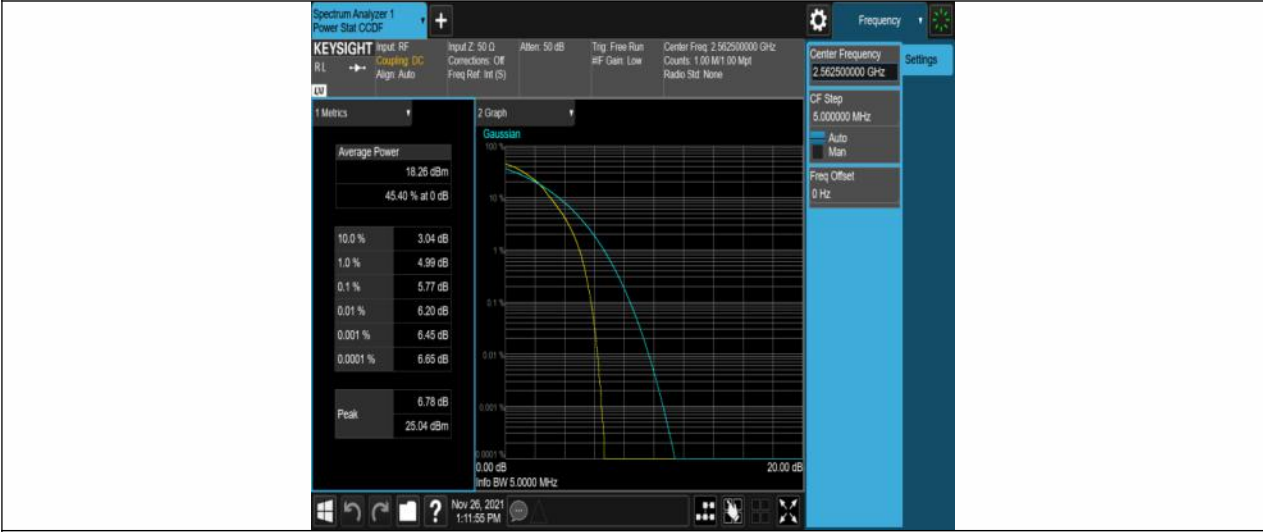

Band7-10MHz-QPSK-21100-50RB#0

Band7-10MHz-QPSK-21400-50RB#0

Band7-10MHz-16QAM-20800-50RB#0

Band7-10MHz-16QAM-21100-50RB#0

Band7-10MHz-16QAM-21400-50RB#0

Band7-15MHz-QPSK-20825-75RB#0

Band7-15MHz-QPSK-21100-75RB#0