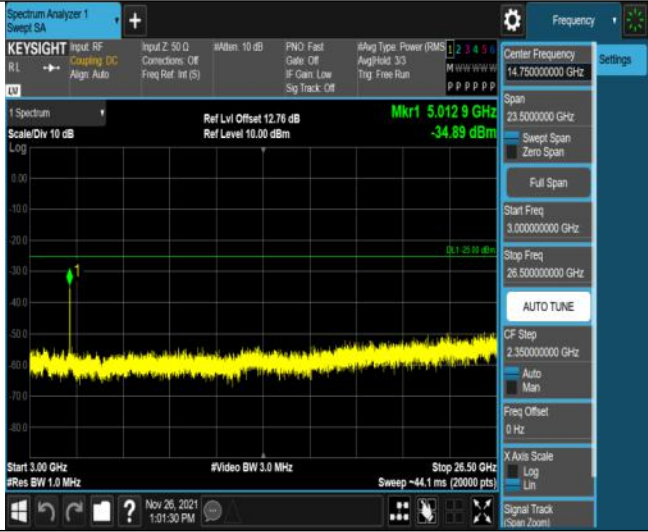

Band7-15MHz-16QAM-20825-75RB#0-Range3:3000~26500MHz