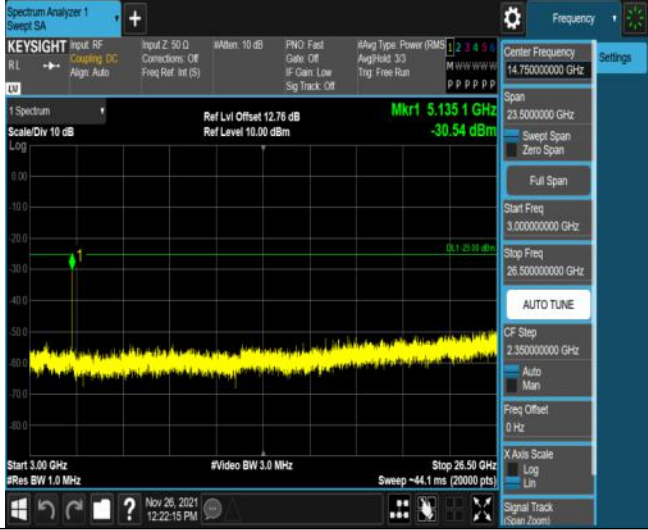

Band7-5MHz-16QAM-21425-25RB#0-Range3:3000~26500MHz