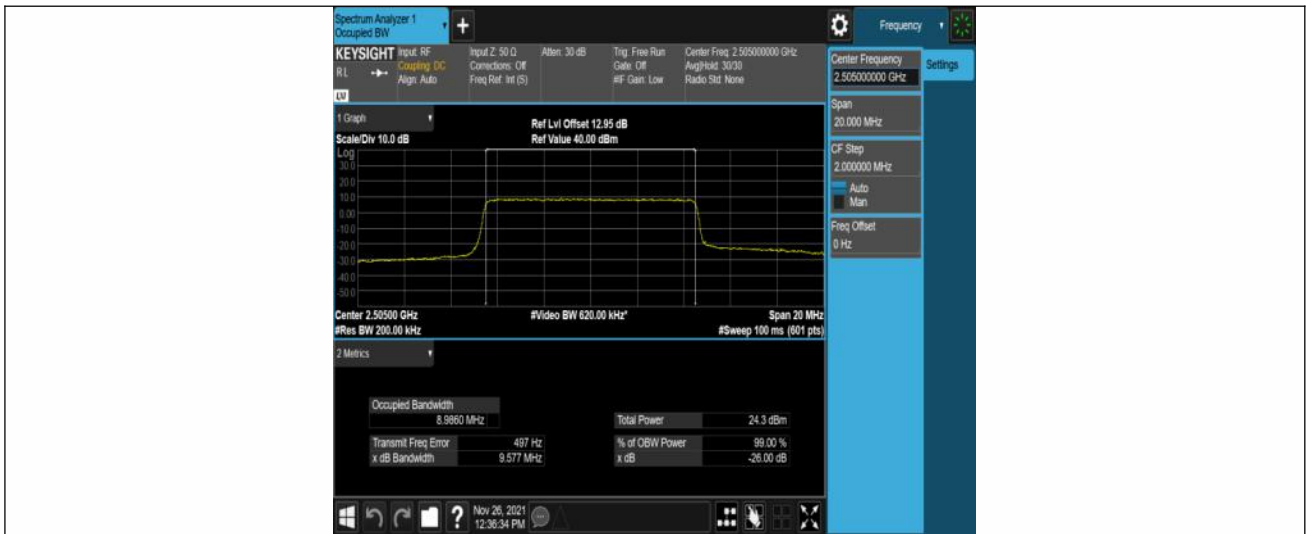

Test Graphs

Band7-5MHz-QPSK-20775-25RB#0

Band7-5MHz-QPSK-21100-25RB#0

Band7-5MHz-QPSK-21425-25RB#0

Band7-5MHz-16QAM-20775-25RB#0

Band7-5MHz-16QAM-21100-25RB#0

Band7-5MHz-16QAM-21425-25RB#0

Band7-10MHz-QPSK-20800-50RB#0