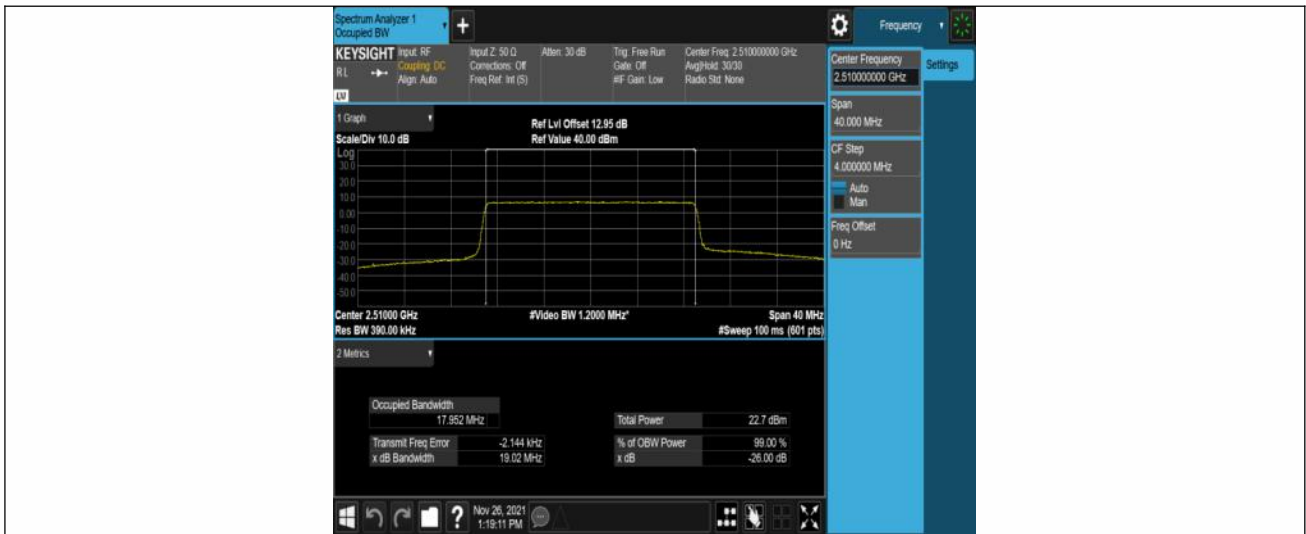

Band7-15MHz-QPSK-21375-75RB#0

Band7-15MHz-16QAM-20825-75RB#0

Band7-15MHz-16QAM-21100-75RB#0

Band7-15MHz-16QAM-21375-75RB#0

Band7-20MHz-QPSK-20850-100RB#0

Band7-20MHz-QPSK-21100-100RB#0

Band7-20MHz-QPSK-21350-100RB#0