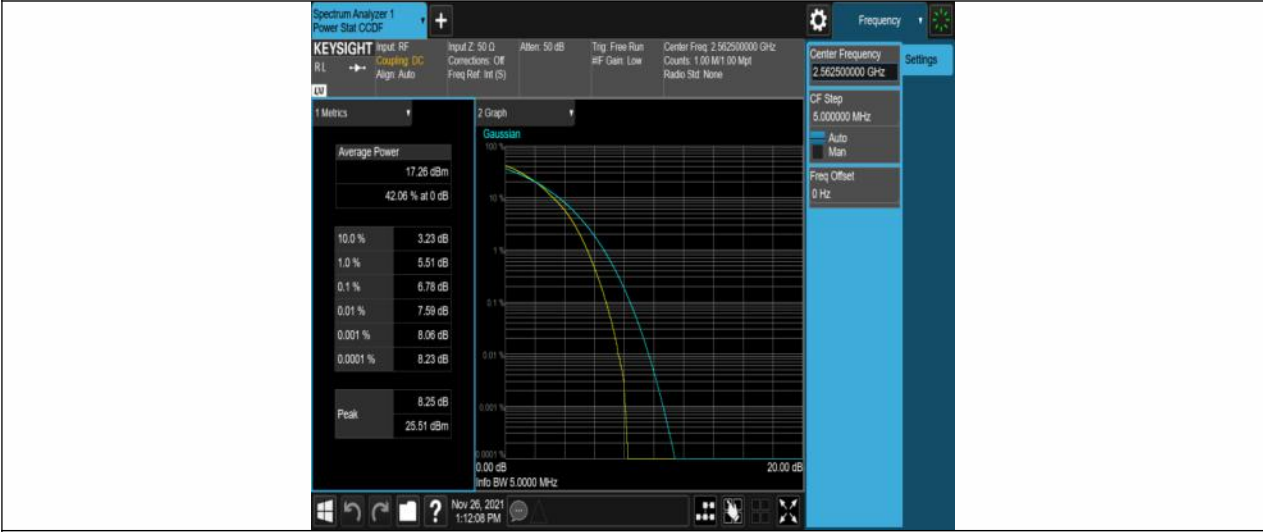

Band7-15MHz-16QAM-21375-75RB#0