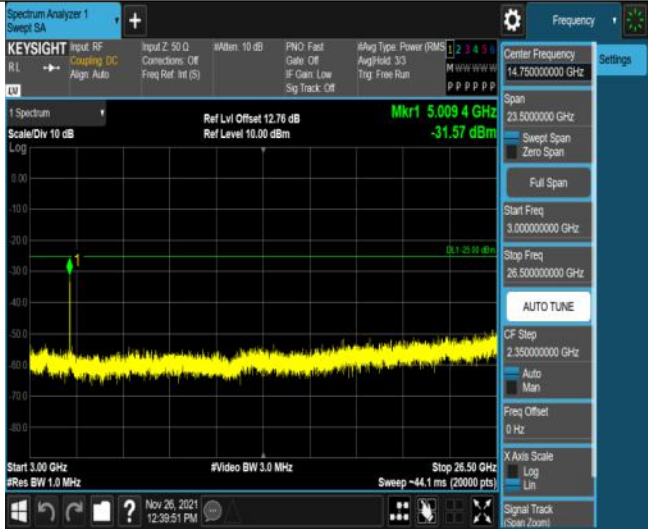

Band7-10MHz-QPSK-20800-50RB#0-Range3:3000~26500MHz