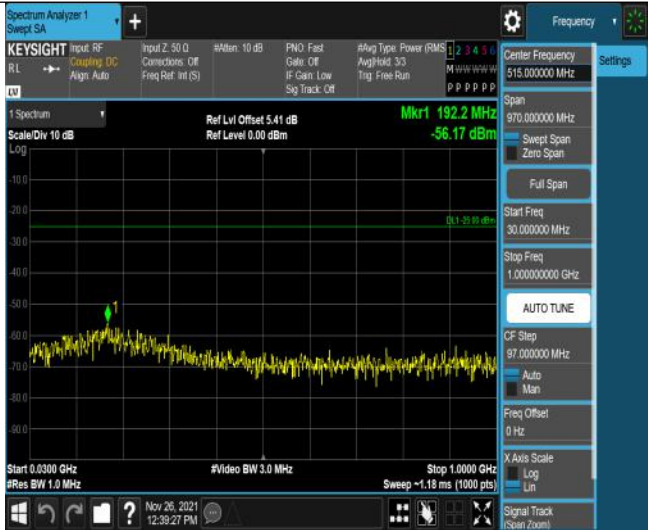

Band7-10MHz-QPSK-20800-50RB#0-Range1:30~1000MHz