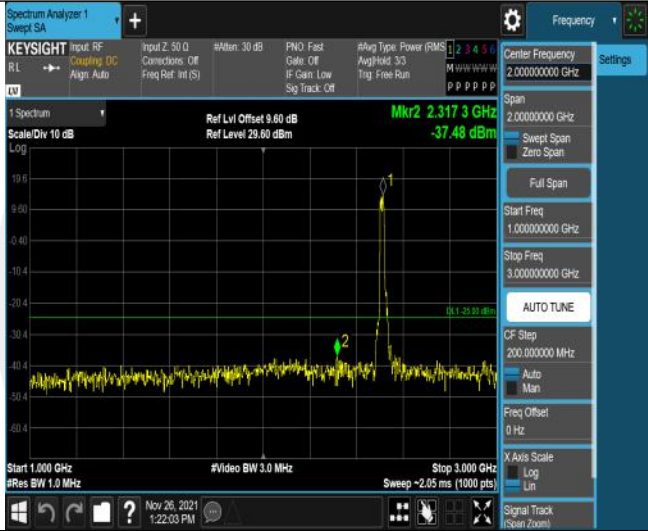

Band7-20MHz-QPSK-20850-100RB#0-Range2:1000~3000MHz