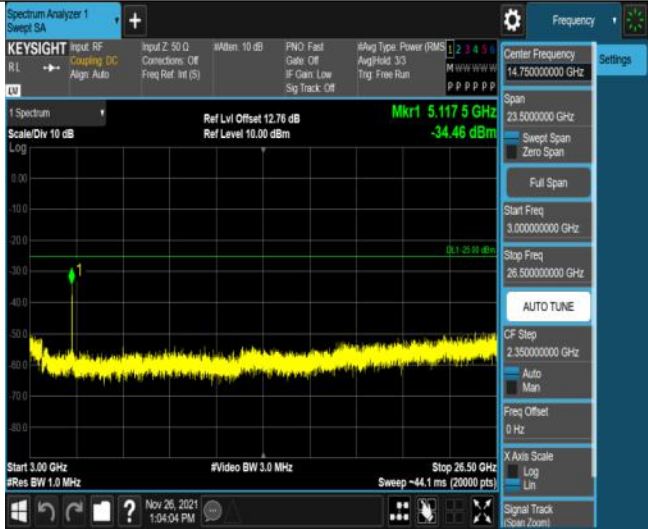

Band7-15MHz-16QAM-21100-75RB#0-Range1:30~1000MHz

Band7-15MHz-16QAM-21100-75RB#0-Range2:1000~3000MHz

Band7-15MHz-16QAM-21100-75RB#0-Range3:3000~26500MHz

Band7-15MHz-16QAM-21375-75RB#0-Range1:30~1000MHz

Band7-15MHz-16QAM-21375-75RB#0-Range2:1000~3000MHz