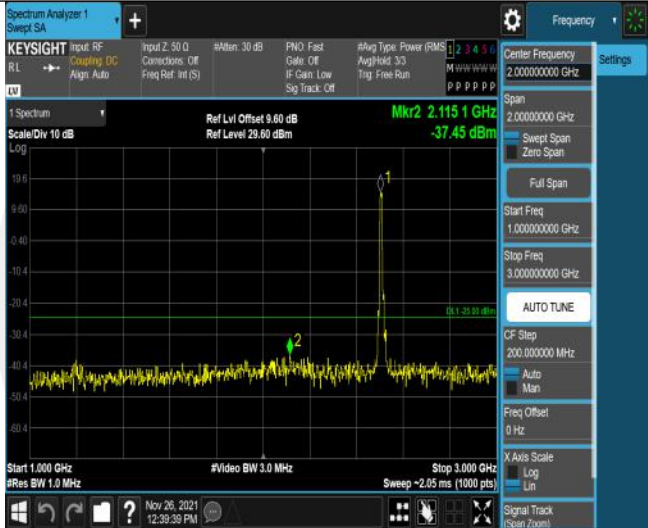

Band7-10MHz-QPSK-20800-50RB#0-Range2:1000~3000MHz