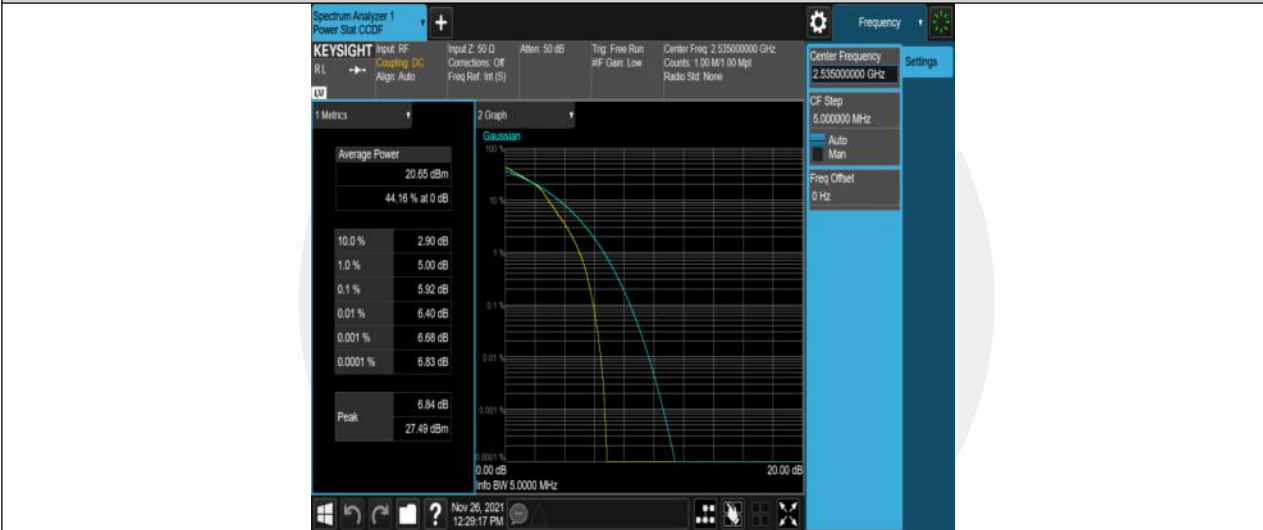

Test Graphs

Band7-5MHz-QPSK-20775-25RB#0

Band7-5MHz-QPSK-21100-25RB#0

Band7-5MHz-QPSK-21425-25RB#0

Band7-5MHz-16QAM-20775-25RB#0

Band7-5MHz-16QAM-21100-25RB#0

Band7-5MHz-16QAM-21425-25RB#0

Band7-10MHz-QPSK-20800-50RB#0