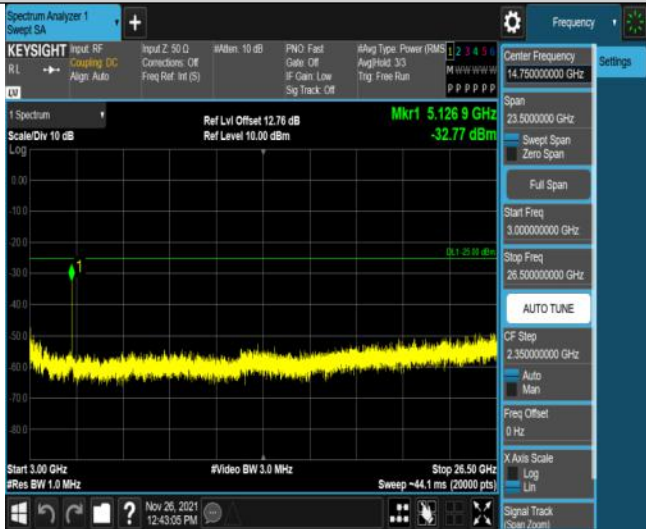

Band7-10MHz-16QAM-21400-50RB#0-Range3:3000~26500MHz