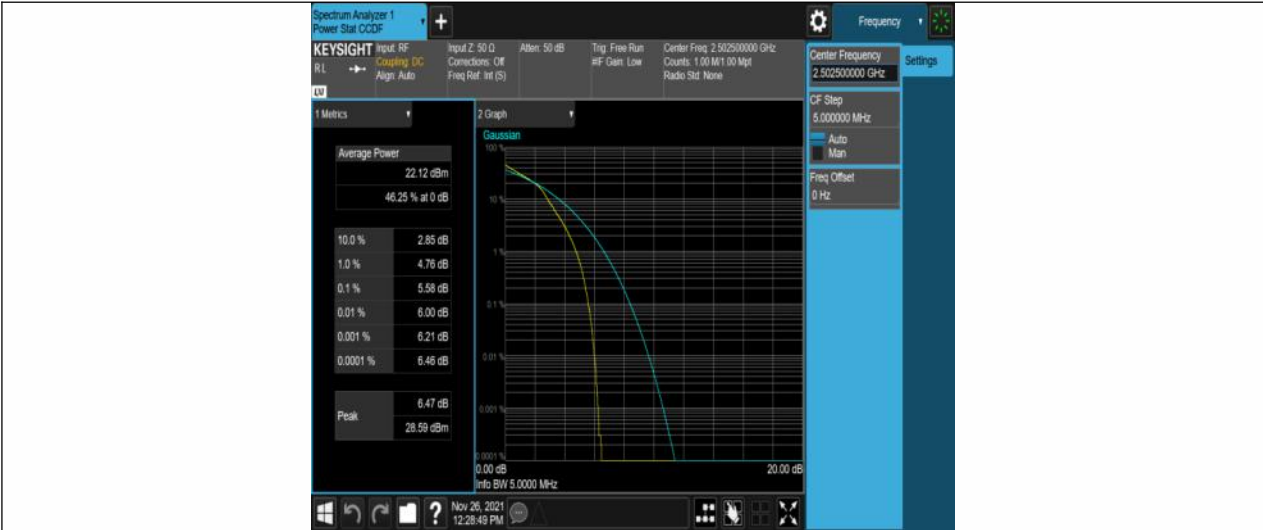

Test Graphs

Band7-5MHz-QPSK-20775-25RB#0

Band7-5MHz-QPSK-21100-25RB#0

Band7-5MHz-QPSK-21425-25RB#0

Band7-5MHz-16QAM-20775-25RB#0

Band7-5MHz-16QAM-21100-25RB#0

Band7-5MHz-16QAM-21425-25RB#0

Band7-10MHz-QPSK-20800-50RB#0