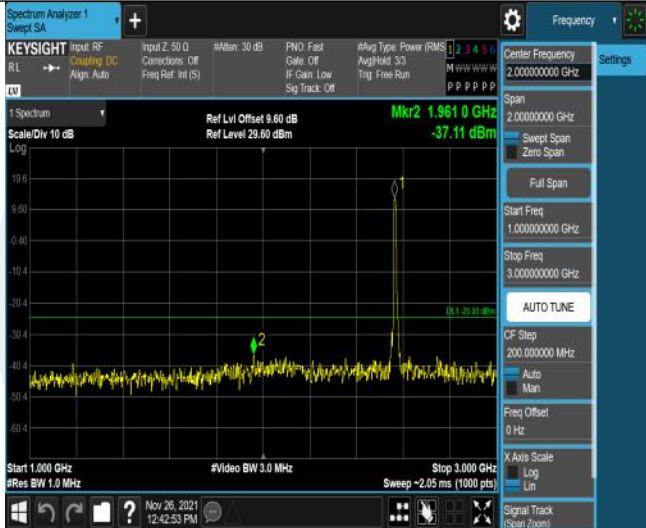

Band7-10MHz-16QAM-21400-50RB#0-Range2:1000~3000MHz