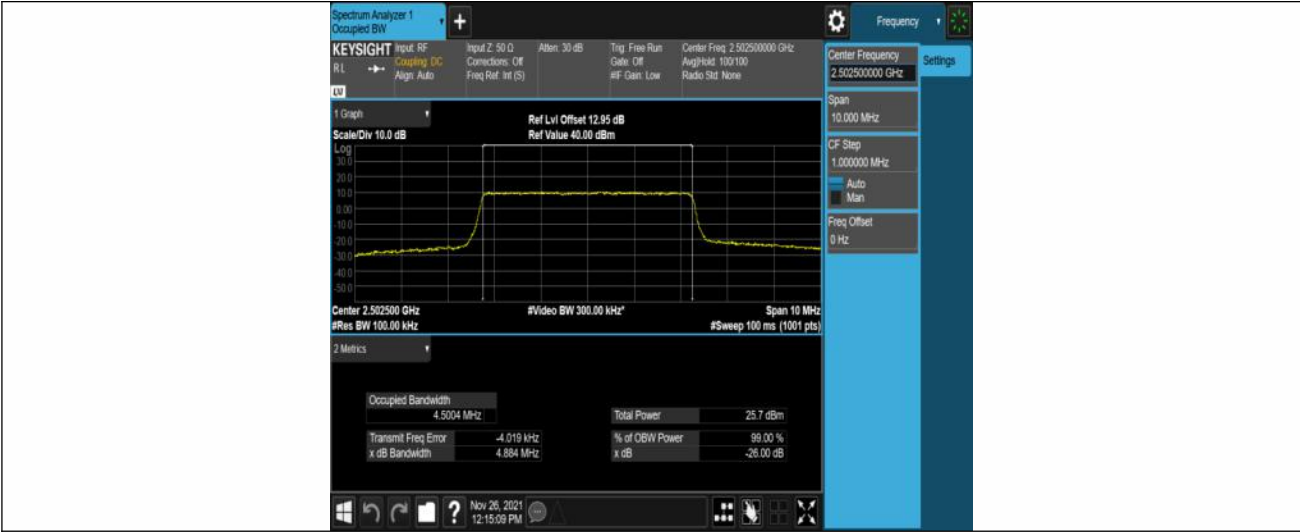

Test Graphs

Band7-5MHz-QPSK-20775-25RB#0