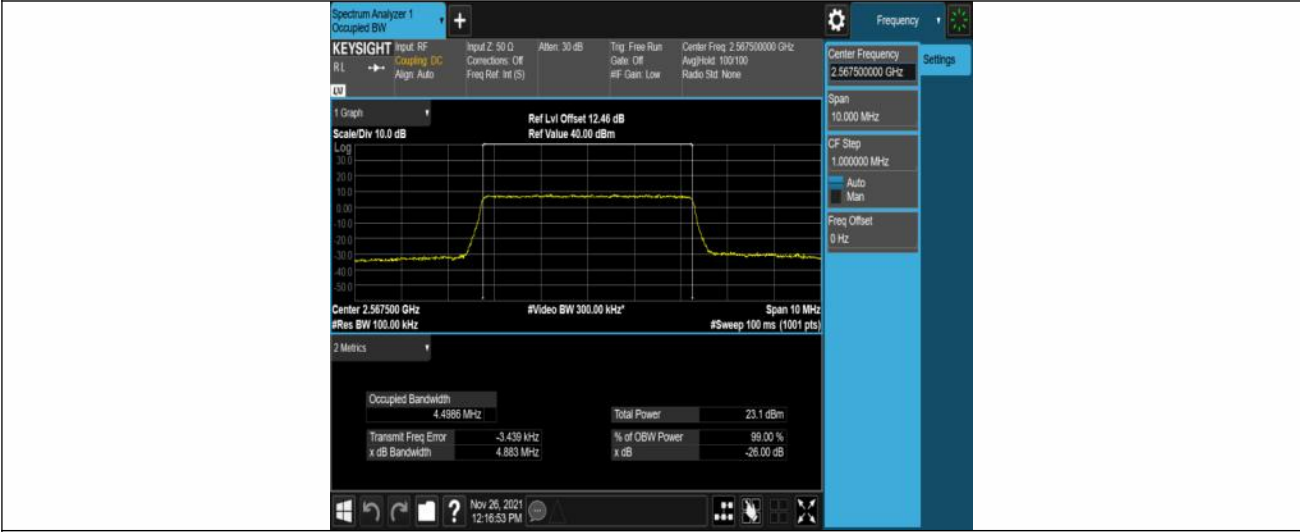

Test Graphs

Band7-5MHz-QPSK-20775-25RB#0

Band7-5MHz-QPSK-21100-25RB#0

Band7-5MHz-QPSK-21425-25RB#0

Band7-5MHz-16QAM-20775-25RB#0

Band7-5MHz-16QAM-21100-25RB#0

Band7-5MHz-16QAM-21425-25RB#0

Band7-10MHz-QPSK-20800-50RB#0