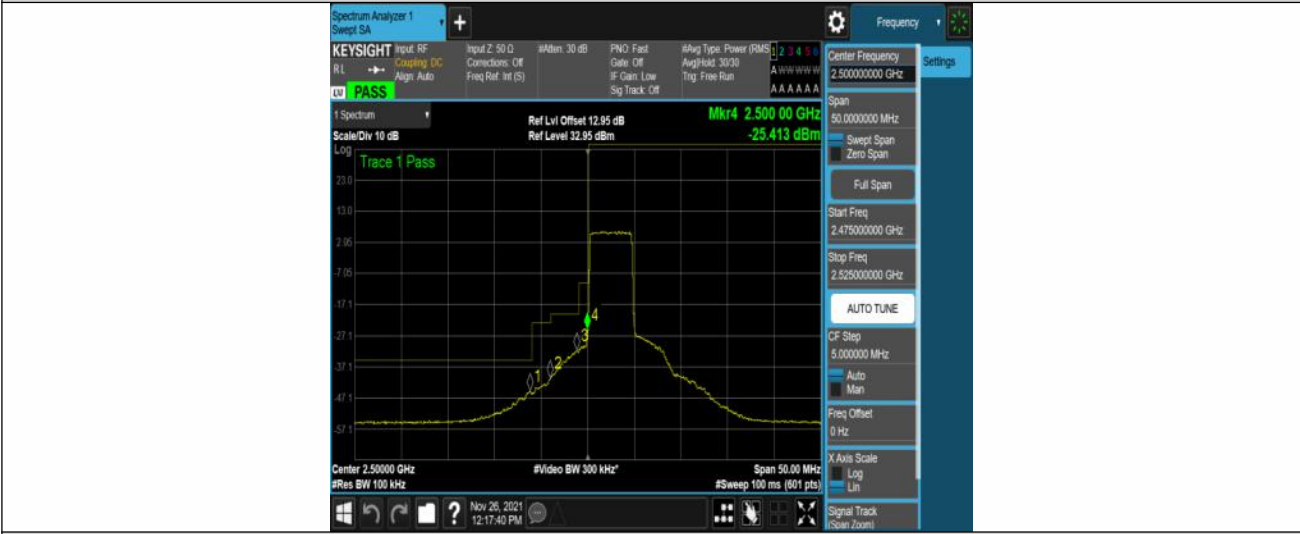

Band7-5MHz-16QAM-20775-25RB#0