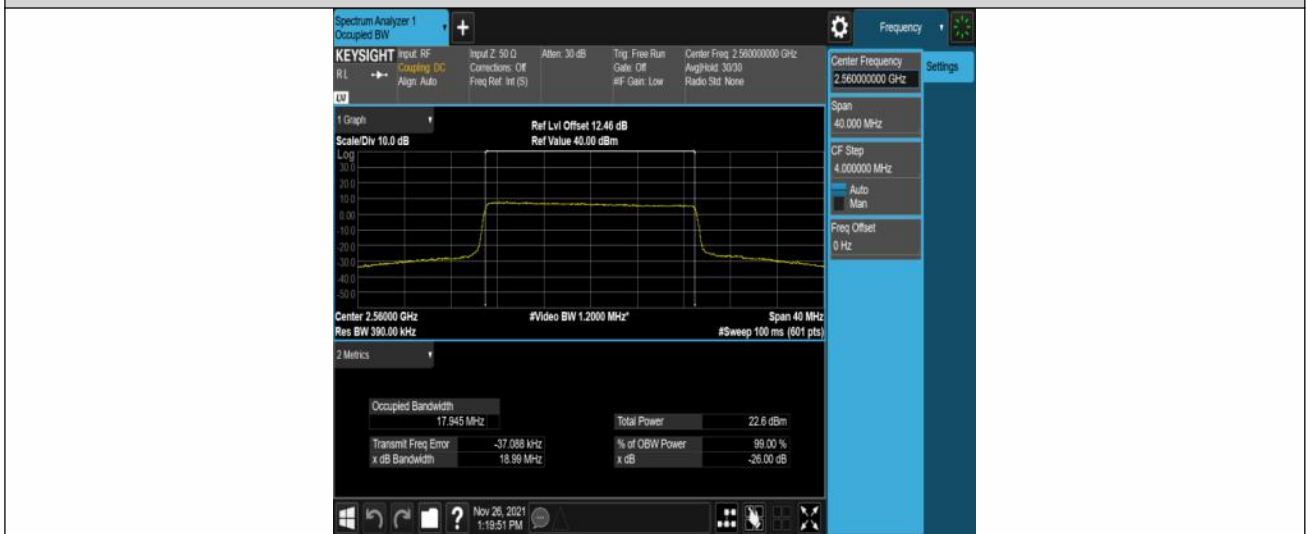

Band7-15MHz-QPSK-21375-75RB#0

Band7-15MHz-16QAM-20825-75RB#0

Band7-15MHz-16QAM-21100-75RB#0

Band7-15MHz-16QAM-21375-75RB#0

Band7-20MHz-QPSK-20850-100RB#0

Band7-20MHz-QPSK-21100-100RB#0

Band7-20MHz-QPSK-21350-100RB#0