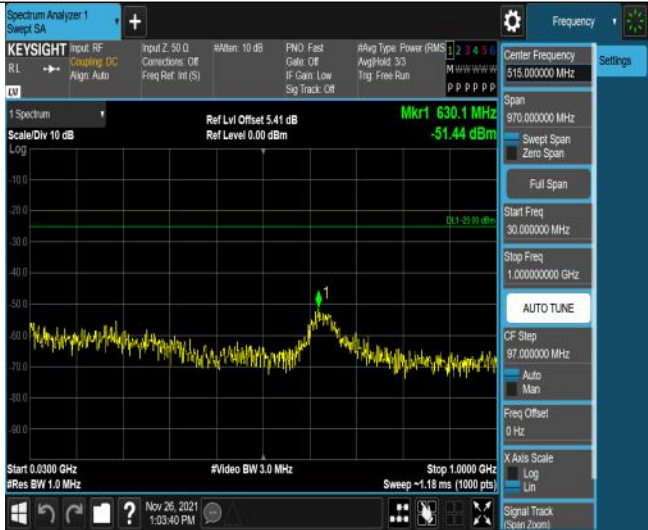

Band7-15MHz-16QAM-21375-75RB#0-Range1:30~1000MHz