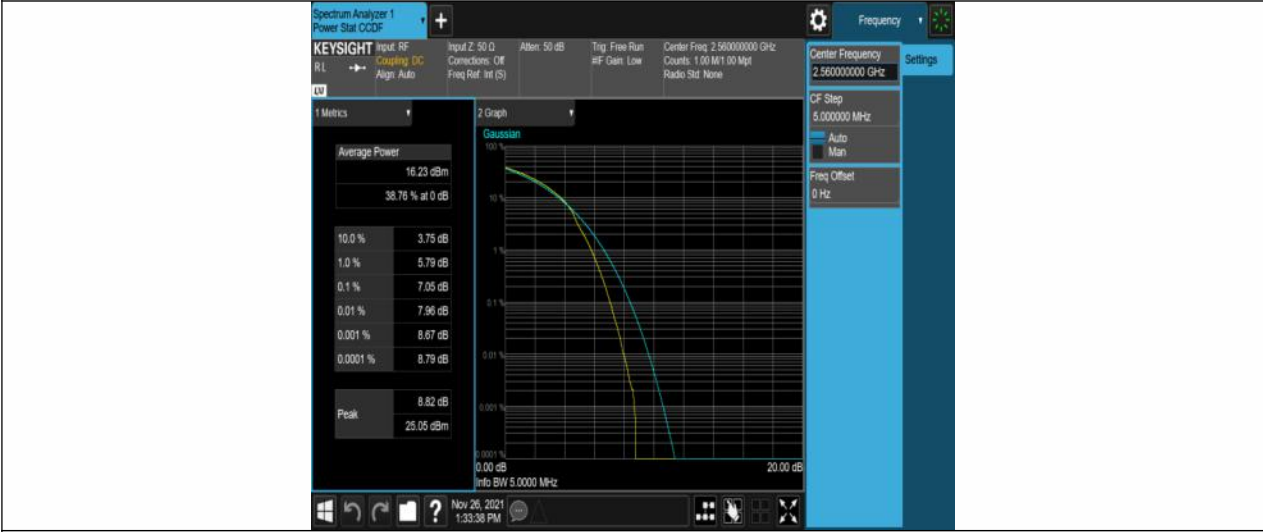

Band7-20MHz-16QAM-21350-100RB#0