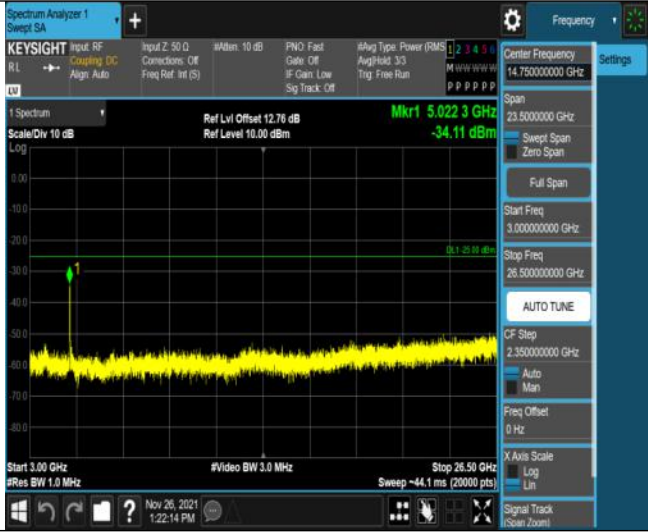

Band7-20MHz-QPSK-20850-100RB#0-Range3:3000~26500MHz