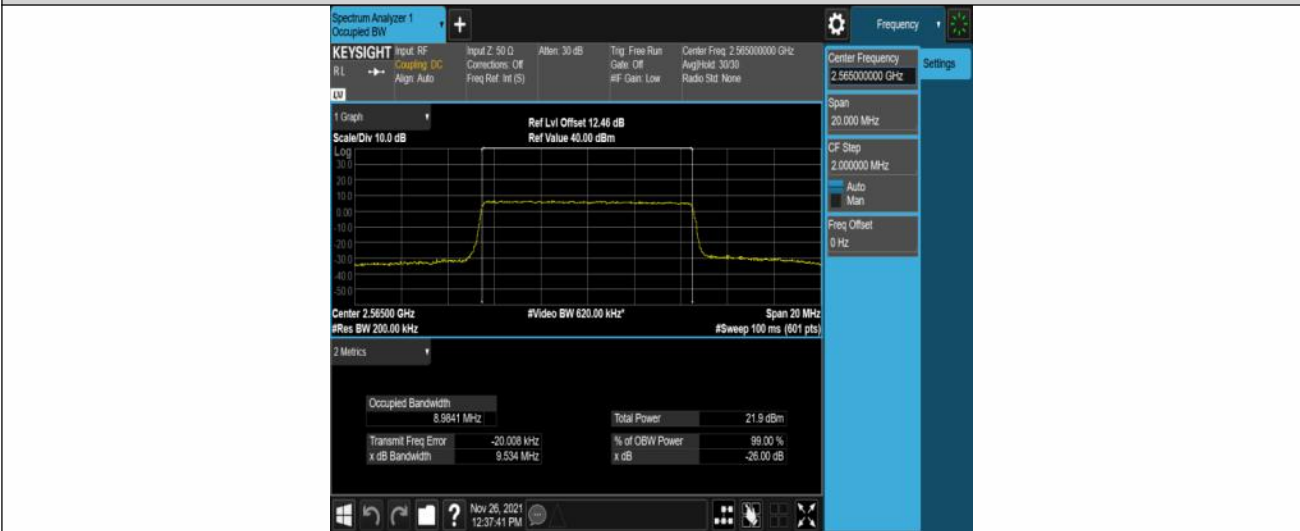

Band7-10MHz-16QAM-21400-50RB#0