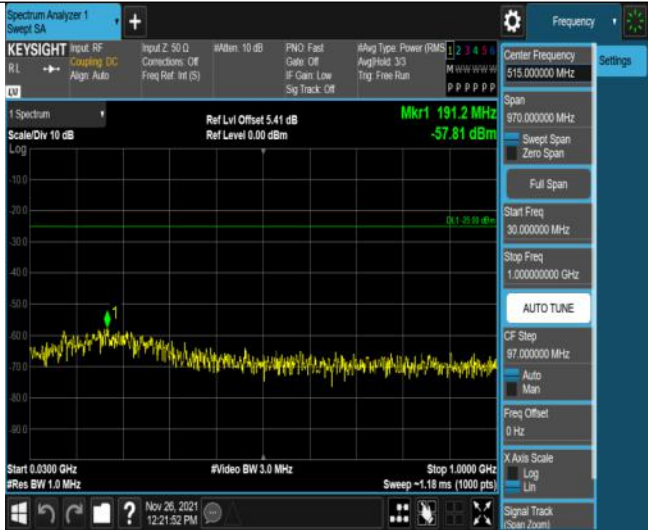

Band7-5MHz-16QAM-21425-25RB#0-Range1:30~1000MHz