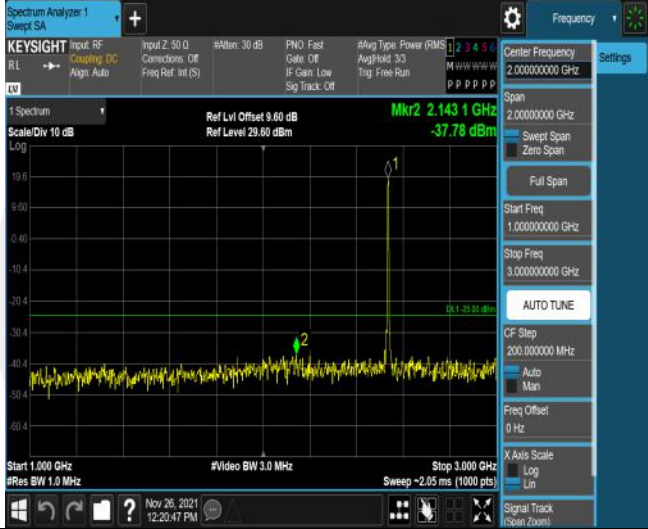

Band7-5MHz-16QAM-21100-25RB#0-Range2:1000~3000MHz