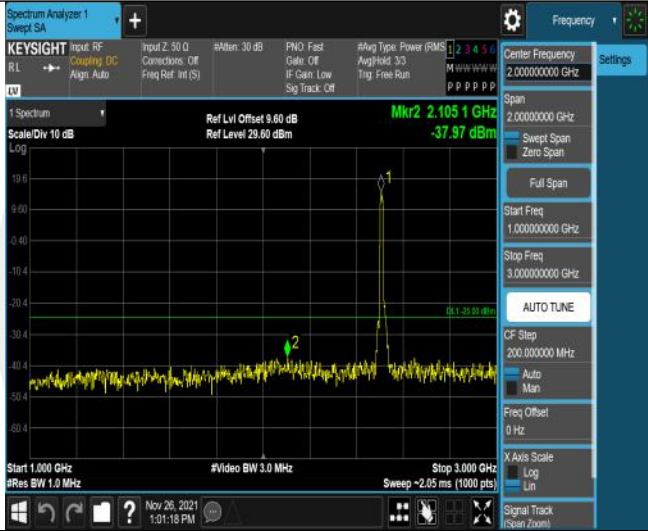

Band7-15MHz-16QAM-20825-75RB#0-Range2:1000~3000MHz