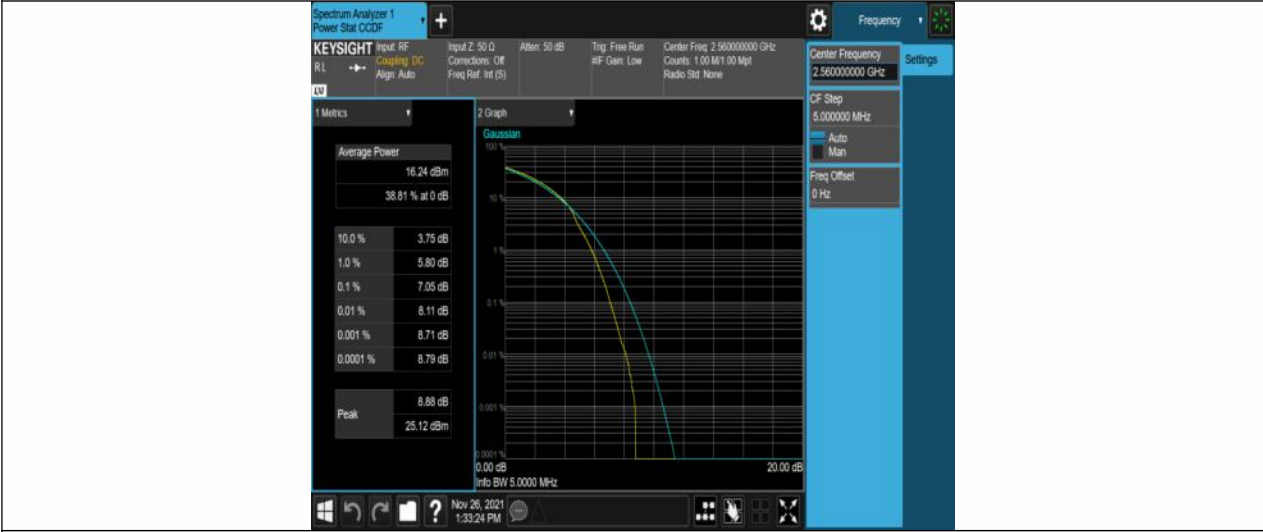

Band7-15MHz-QPSK-21375-75RB#0

Band7-15MHz-16QAM-20825-75RB#0

Band7-15MHz-16QAM-21100-75RB#0

Band7-15MHz-16QAM-21375-75RB#0

Band7-20MHz-QPSK-20850-100RB#0

Band7-20MHz-QPSK-21100-100RB#0

Band7-20MHz-QPSK-21350-100RB#0