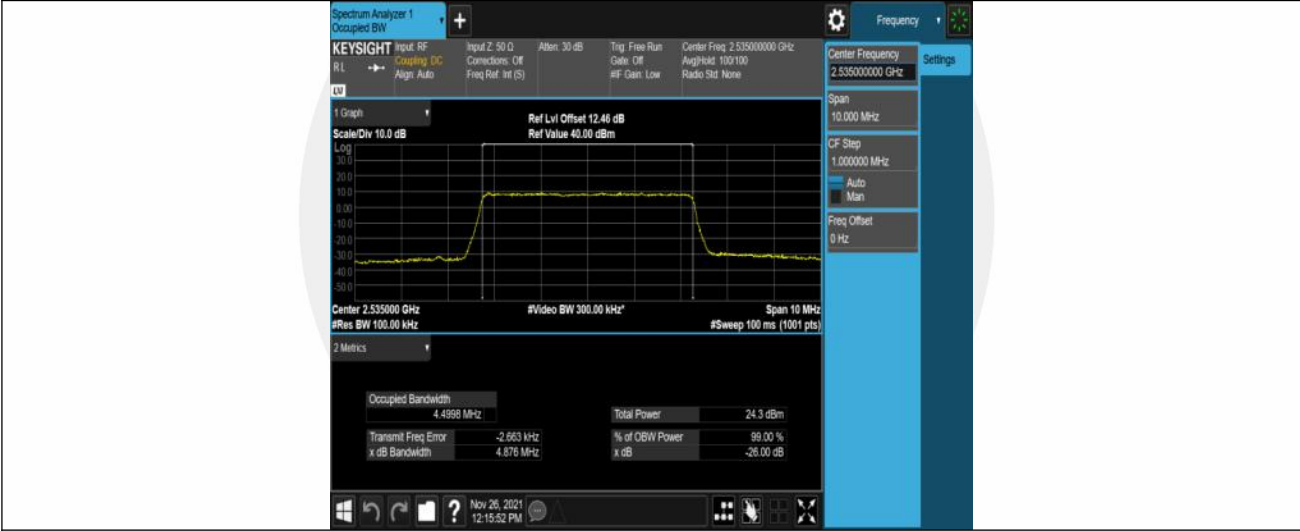

Band7-5MHz-QPSK-21100-25RB#0