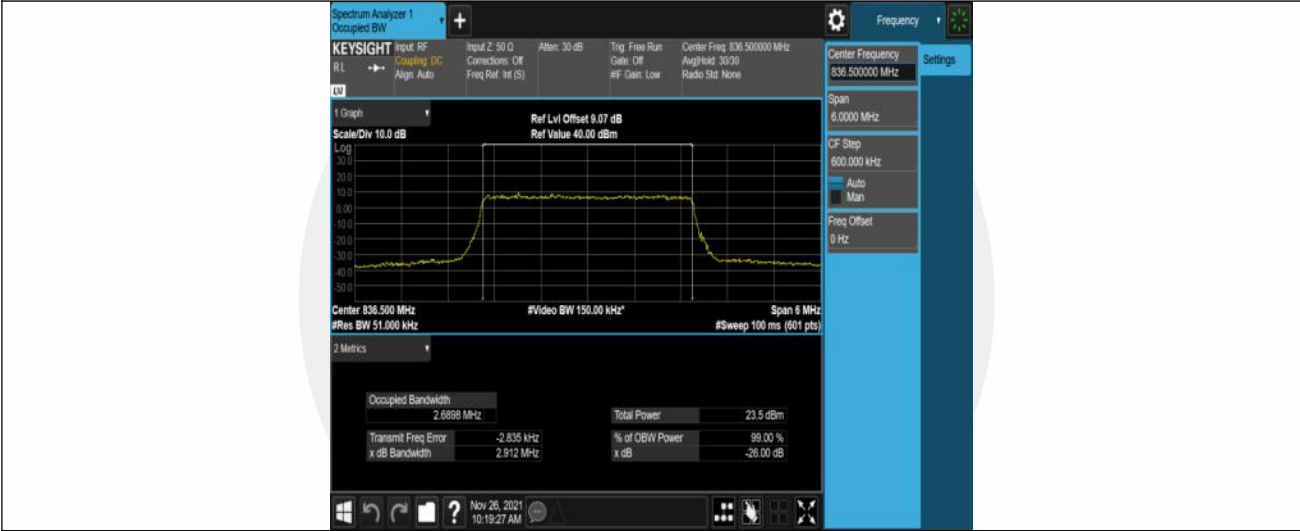

Band5-3MHz-16QAM-20525-15RB#0