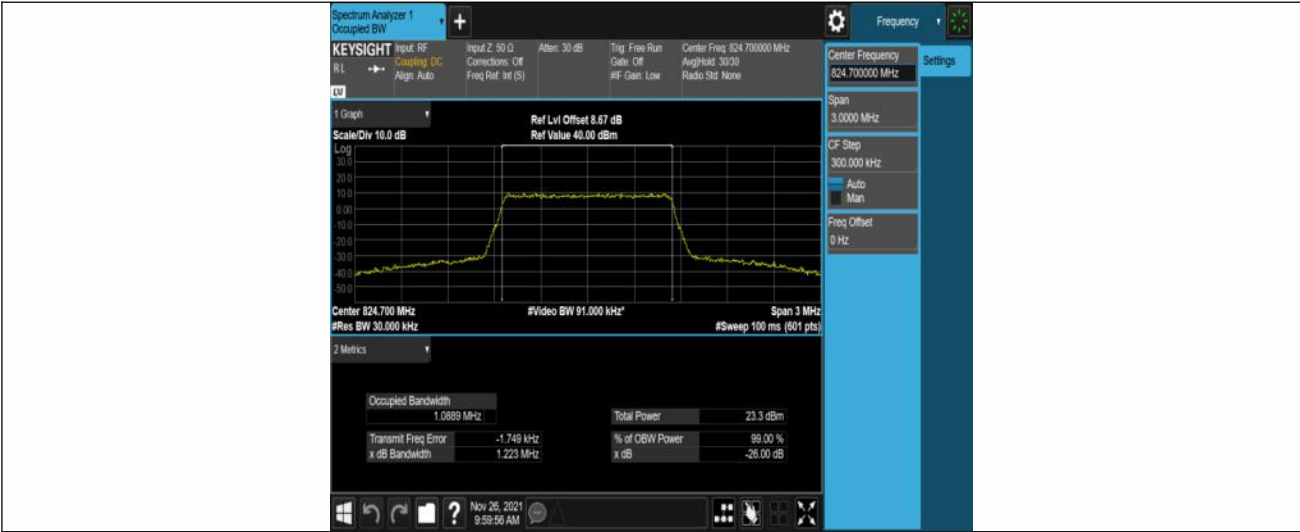

Test Graphs

Band5-1.4MHz-QPSK-20407-6RB#0

Band5-1.4MHz-QPSK-20525-6RB#0

Band5-1.4MHz-QPSK-20643-6RB#0

Band5-1.4MHz-16QAM-20407-6RB#0

Band5-1.4MHz-16QAM-20525-6RB#0

Band5-1.4MHz-16QAM-20643-6RB#0

Band5-3MHz-QPSK-20415-15RB#0