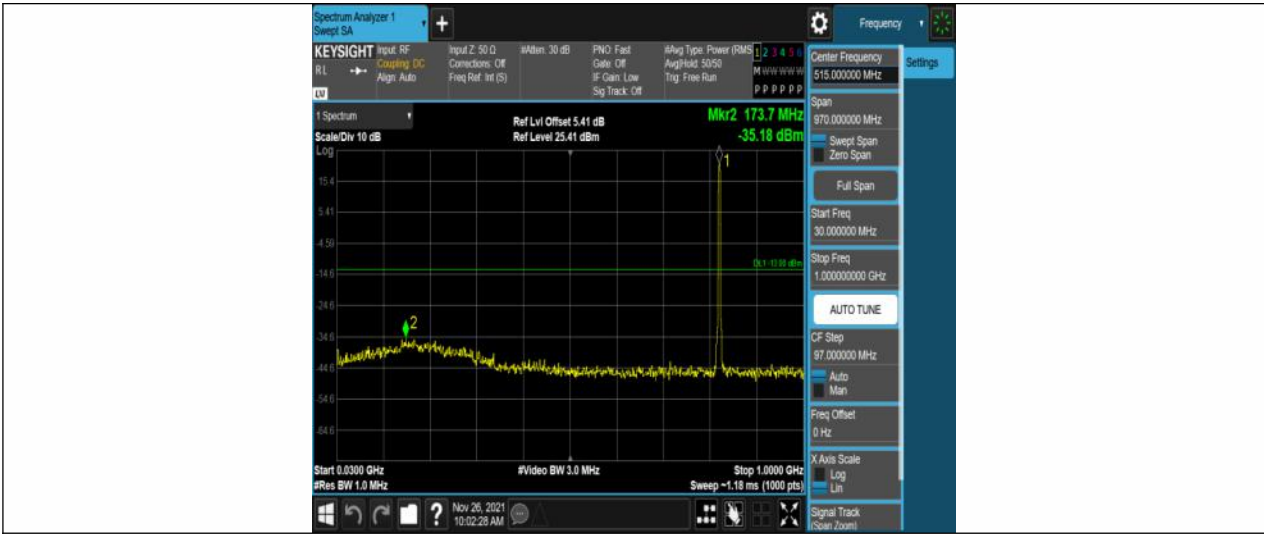

Test Graphs

Band5-1.4MHz-QPSK-20407-6RB#0-Range1:30~1000MHz