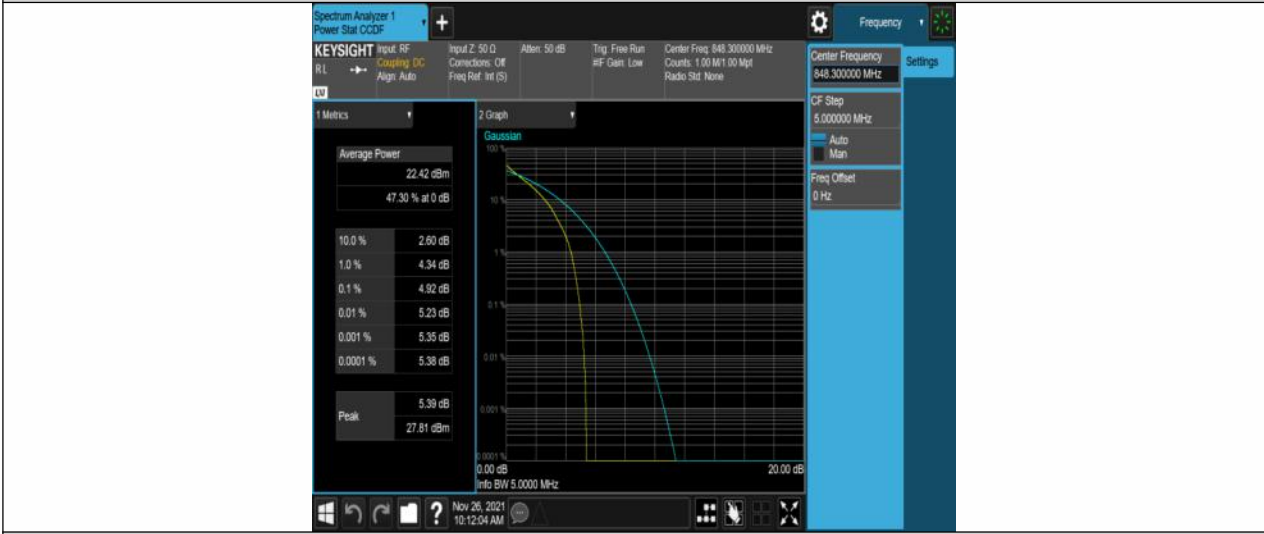

Band5-1.4MHz-QPSK-20643-6RB#0