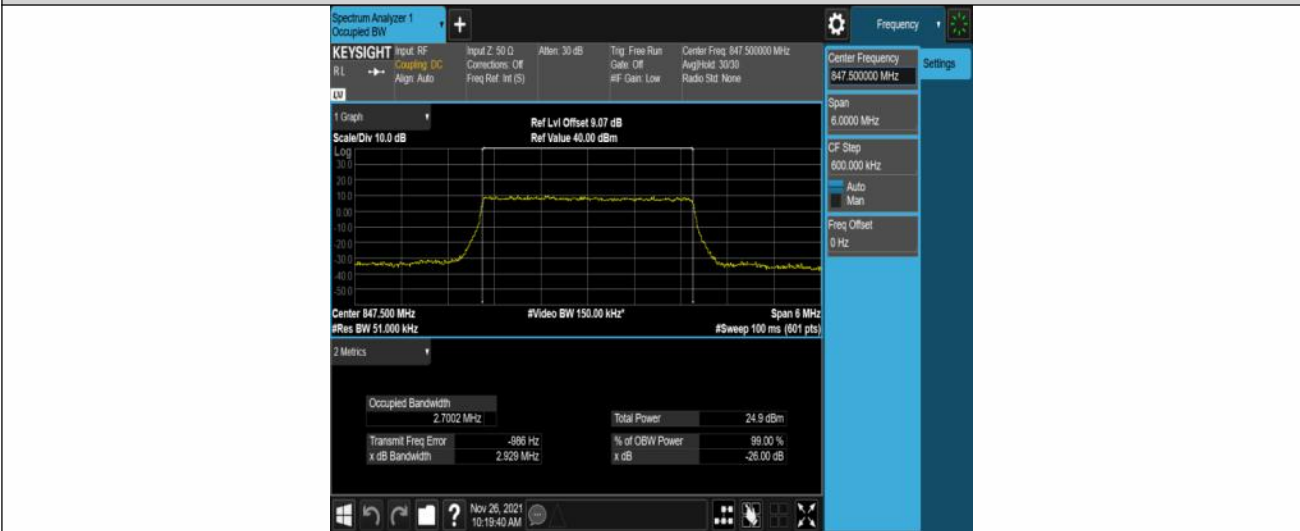

Band5-3MHz-QPSK-20635-15RB#0