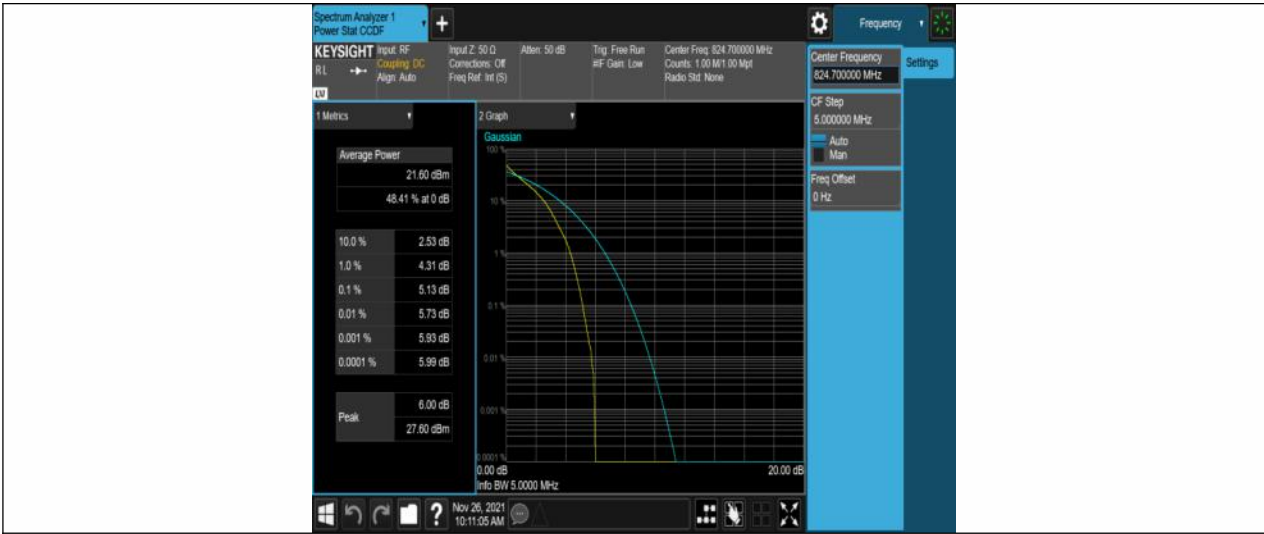

Test Graphs

Band5-1.4MHz-QPSK-20407-6RB#0