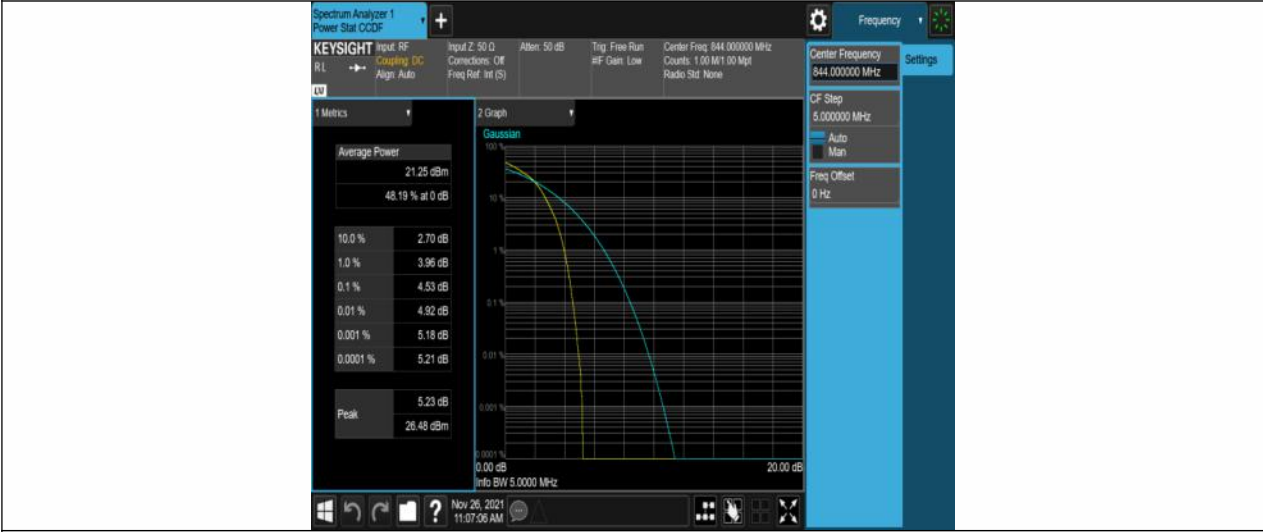

Band5-5MHz-16QAM-20425-25RB#0

Band5-5MHz-16QAM-20525-25RB#0

Band5-5MHz-16QAM-20625-25RB#0

Band5-10MHz-QPSK-20450-50RB#0

Band5-10MHz-QPSK-20525-50RB#0

Band5-10MHz-QPSK-20600-50RB#0

Appendix C: 26dB Bandwidth and Occupied Bandwidth