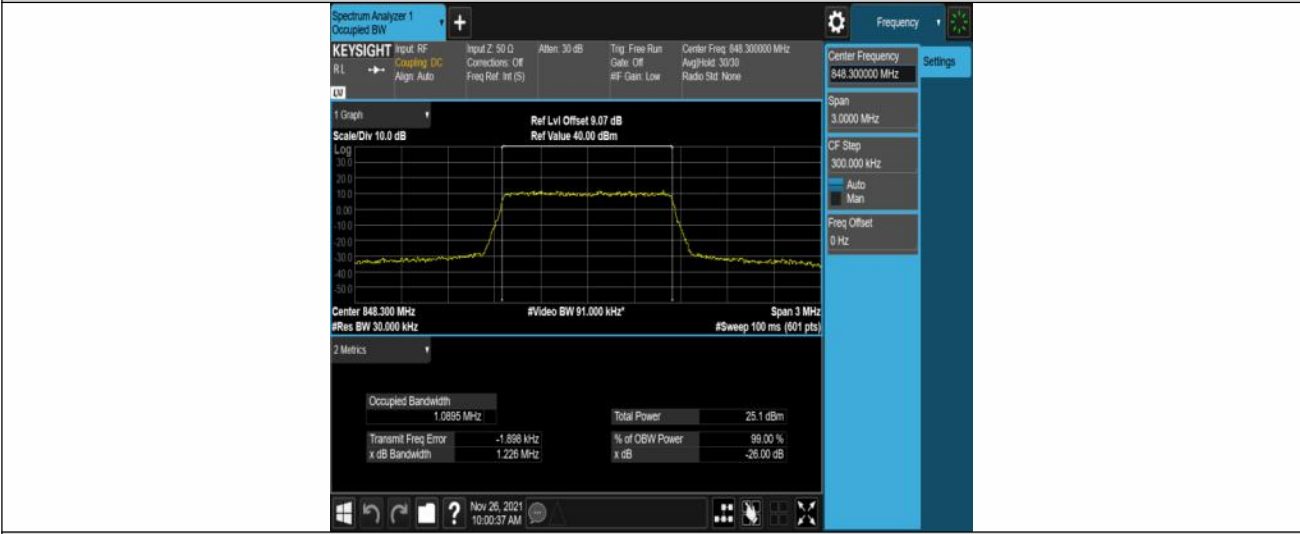

Band5-1.4MHz-QPSK-20643-6RB#0