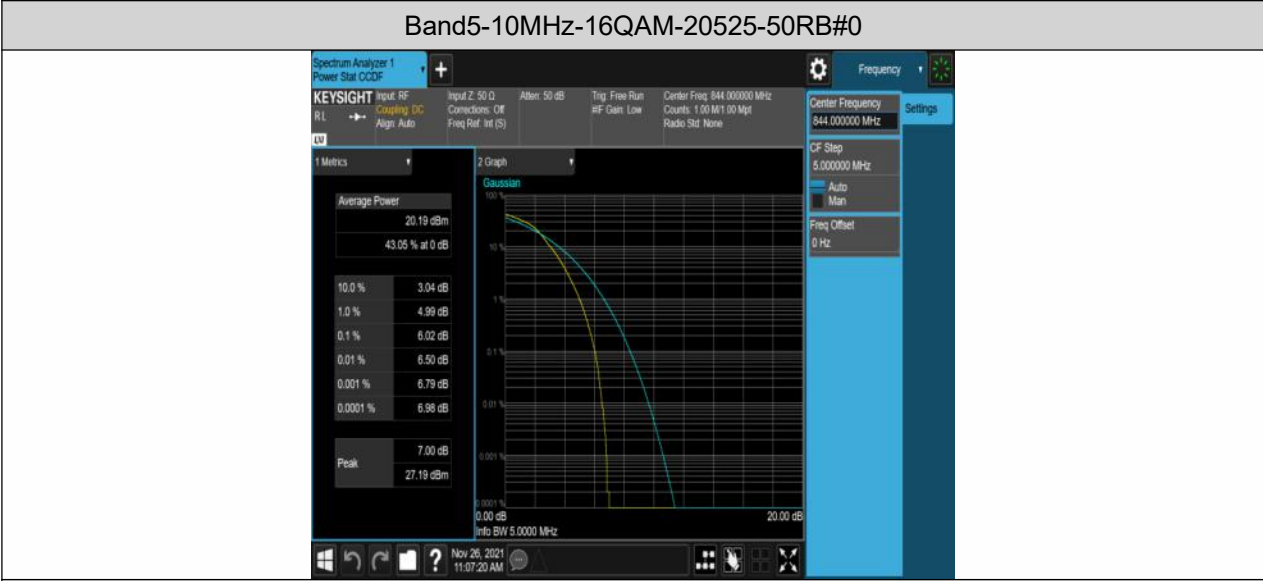

Band5-5MHz-16QAM-20425-25RB#0

Band5-5MHz-16QAM-20525-25RB#0

Band5-5MHz-16QAM-20625-25RB#0

Band5-10MHz-QPSK-20450-50RB#0

Band5-10MHz-QPSK-20525-50RB#0

Band5-10MHz-QPSK-20600-50RB#0

Appendix C: 26dB Bandwidth and Occupied Bandwidth