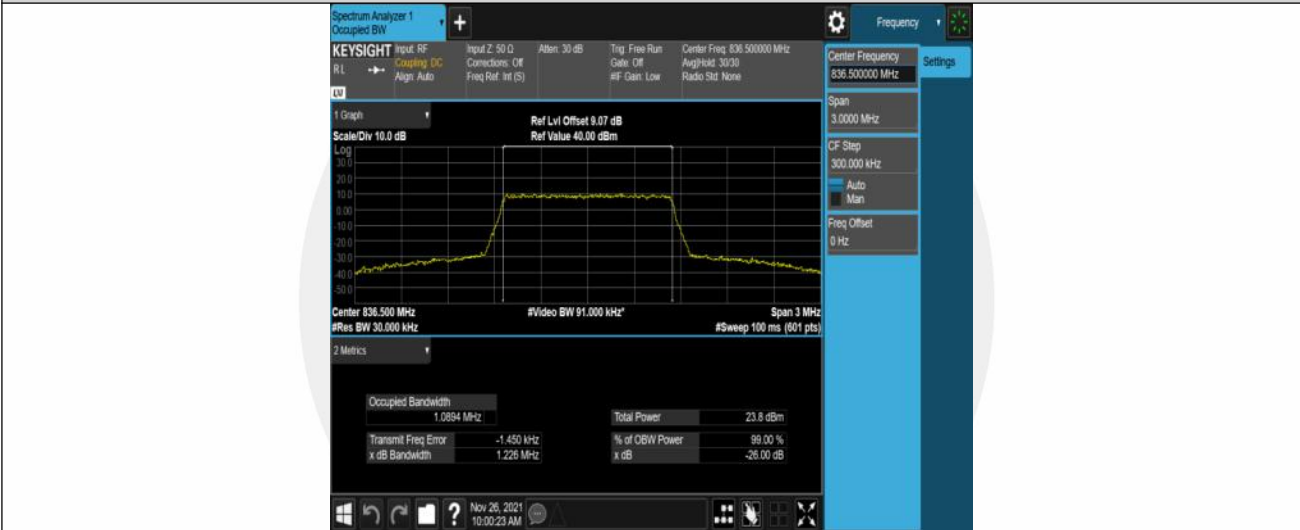

Test Graphs

Band5-1.4MHz-QPSK-20407-6RB#0

Band5-1.4MHz-QPSK-20525-6RB#0

Band5-1.4MHz-QPSK-20643-6RB#0

Band5-1.4MHz-16QAM-20407-6RB#0

Band5-1.4MHz-16QAM-20525-6RB#0

Band5-1.4MHz-16QAM-20643-6RB#0

Band5-3MHz-QPSK-20415-15RB#0