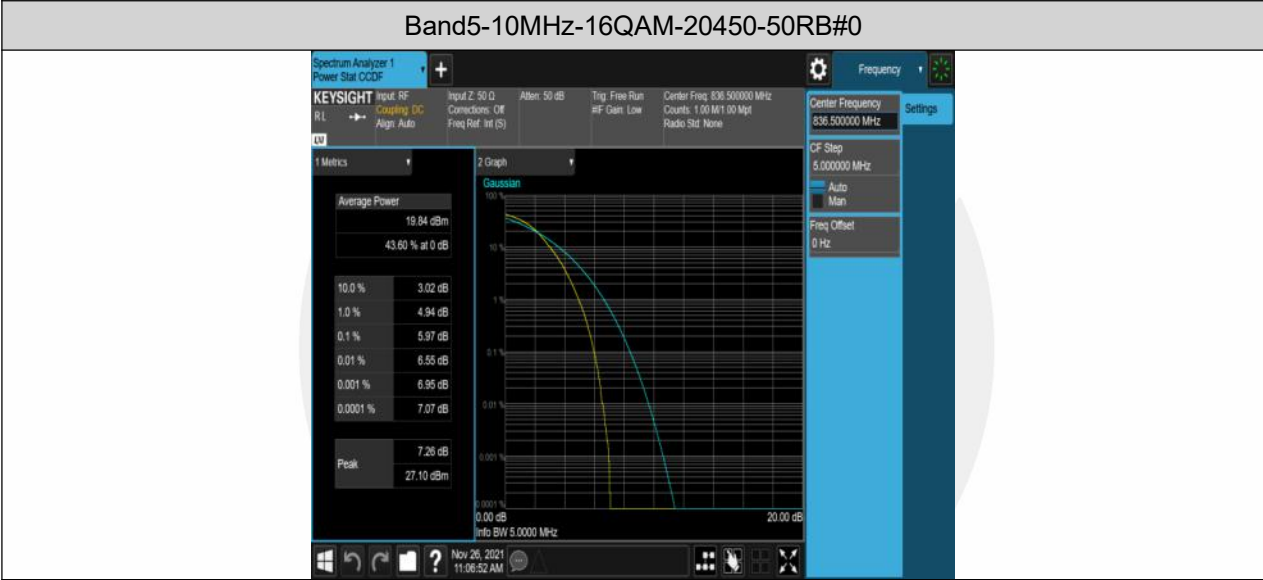

Band5-5MHz-16QAM-20425-25RB#0

Band5-5MHz-16QAM-20525-25RB#0

Band5-5MHz-16QAM-20625-25RB#0

Band5-10MHz-QPSK-20450-50RB#0

Band5-10MHz-QPSK-20525-50RB#0

Band5-10MHz-QPSK-20600-50RB#0

Appendix C: 26dB Bandwidth and Occupied Bandwidth