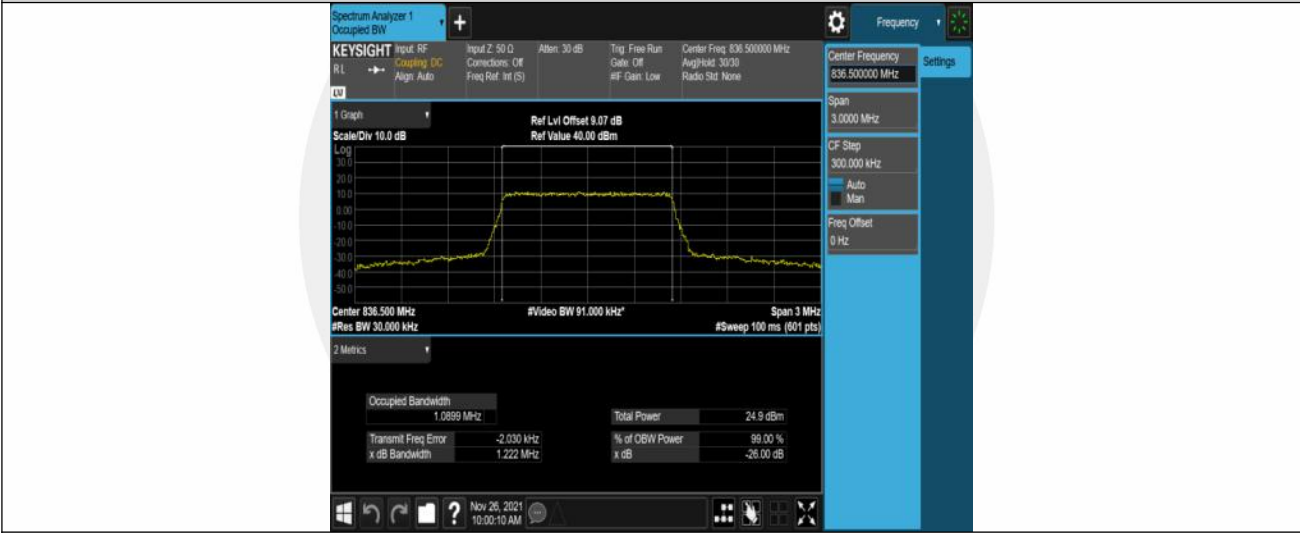

Band5-1.4MHz-QPSK-20525-6RB#0