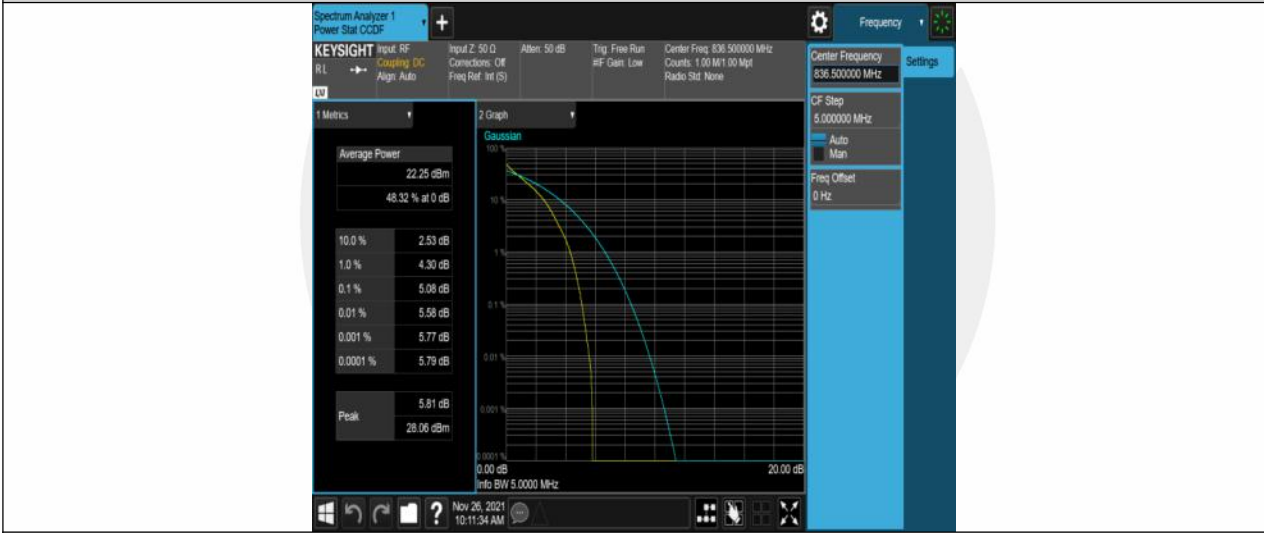

Band5-1.4MHz-QPSK-20525-6RB#0