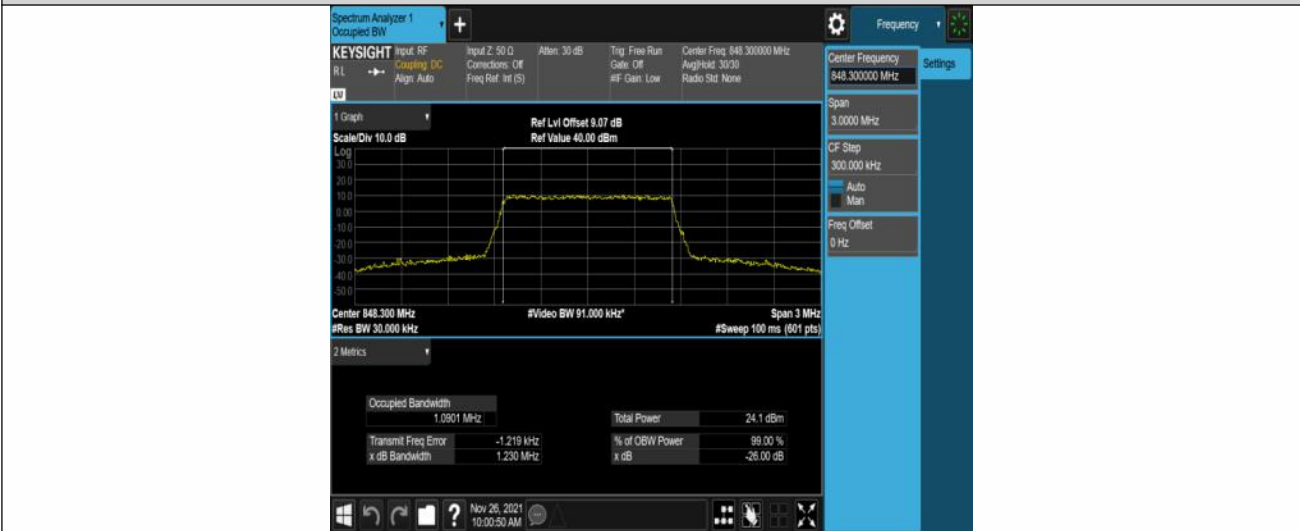

Test Graphs

Band5-1.4MHz-QPSK-20407-6RB#0

Band5-1.4MHz-QPSK-20525-6RB#0

Band5-1.4MHz-QPSK-20643-6RB#0

Band5-1.4MHz-16QAM-20407-6RB#0

Band5-1.4MHz-16QAM-20525-6RB#0

Band5-1.4MHz-16QAM-20643-6RB#0

Band5-3MHz-QPSK-20415-15RB#0