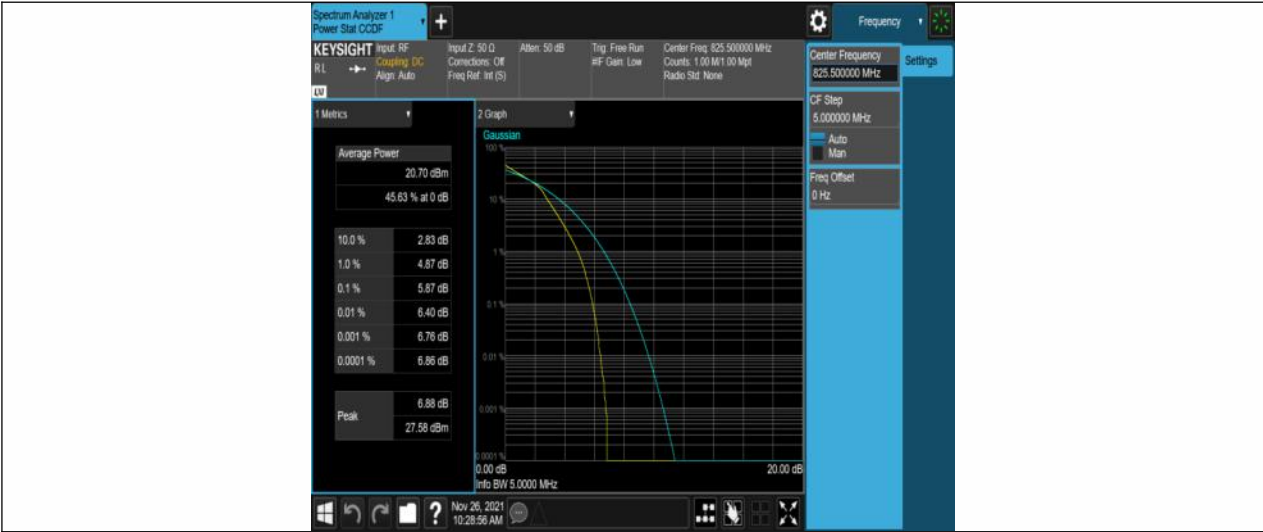

Band5-3MHz-16QAM-20415-15RB#0