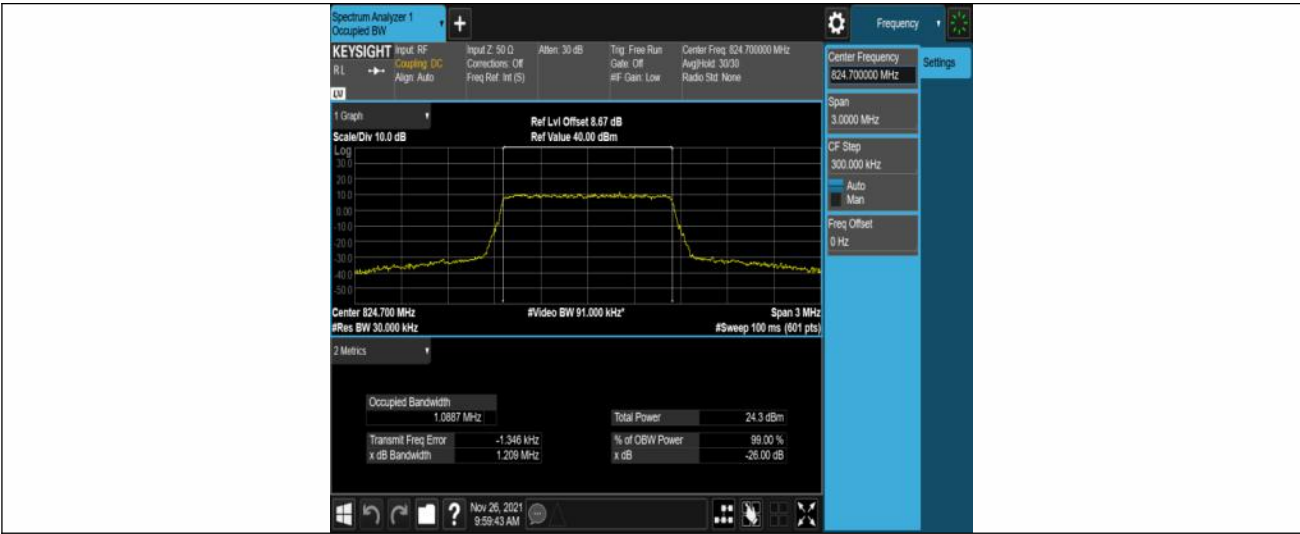

Test Graphs

Band5-1.4MHz-QPSK-20407-6RB#0