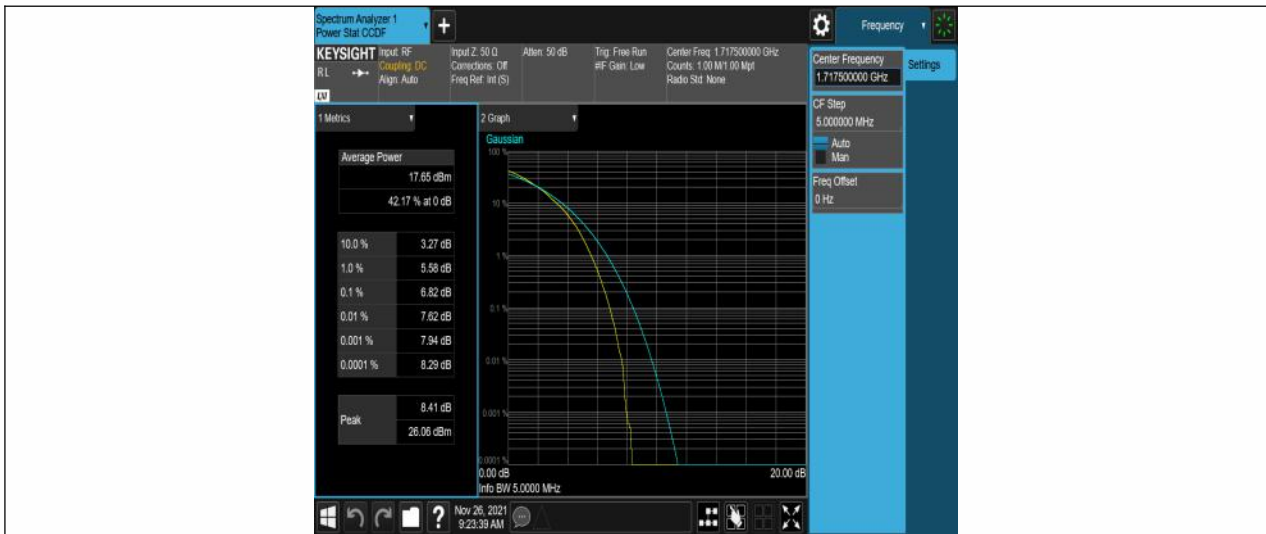

Band4-10MHz-16QAM-20175-50RB#0

Band4-10MHz-16QAM-20350-50RB#0

Band4-15MHz-QPSK-20025-75RB#0

Band4-15MHz-QPSK-20175-75RB#0

Band4-15MHz-QPSK-20325-75RB#0

Band4-15MHz-16QAM-20025-75RB#0

Band4-15MHz-16QAM-20175-75RB#0