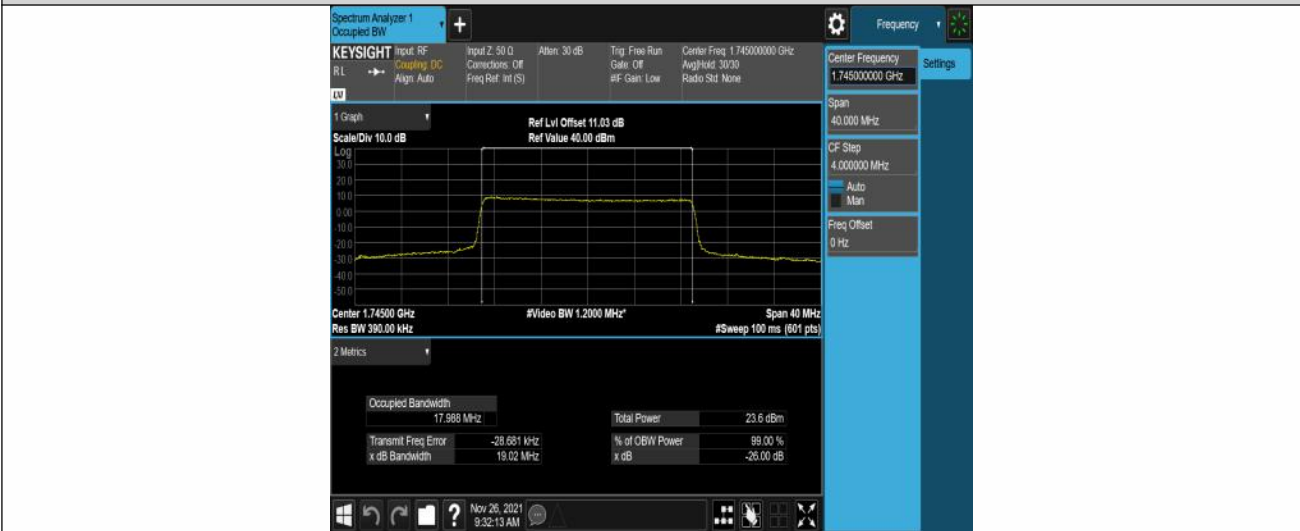

Band4-20MHz-QPSK-20300-100RB#0