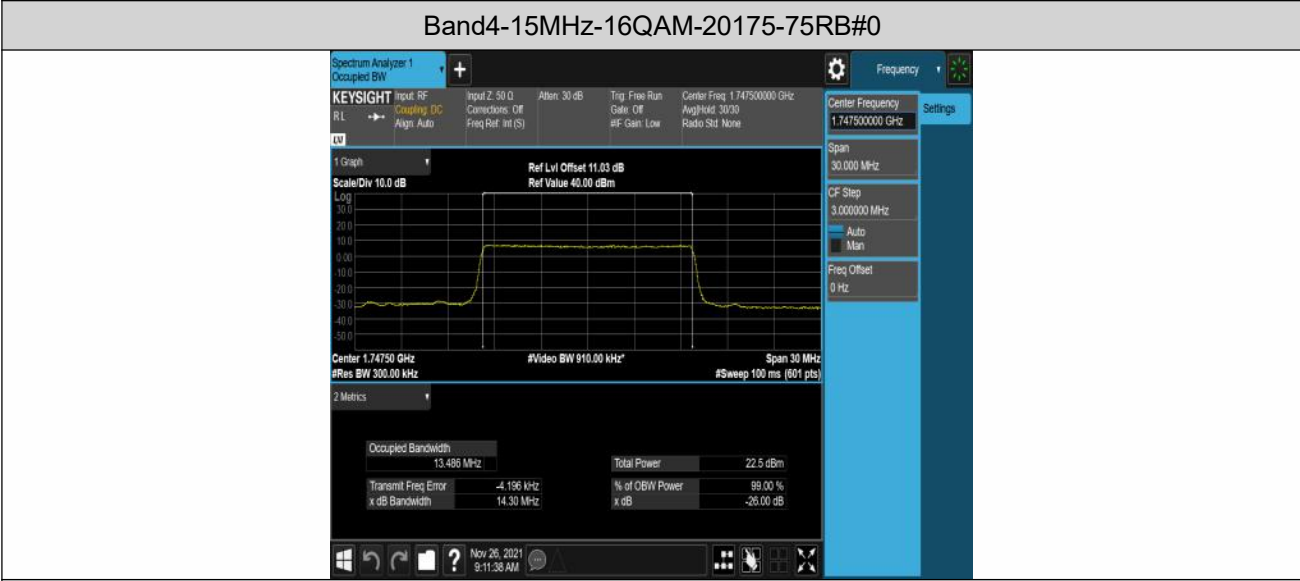

Band4-10MHz-16QAM-2000-50RB#0

Band4-10MHz-16QAM-20175-50RB#0

Band4-10MHz-16QAM-20350-50RB#0

Band4-15MHz-QPSK-2025-75RB#0

Band4-15MHz-QPSK-20175-75RB#0

Band4-15MHz-QPSK-20325-75RB#0

Band4-20MHz-QPSK-20050-100RB#0