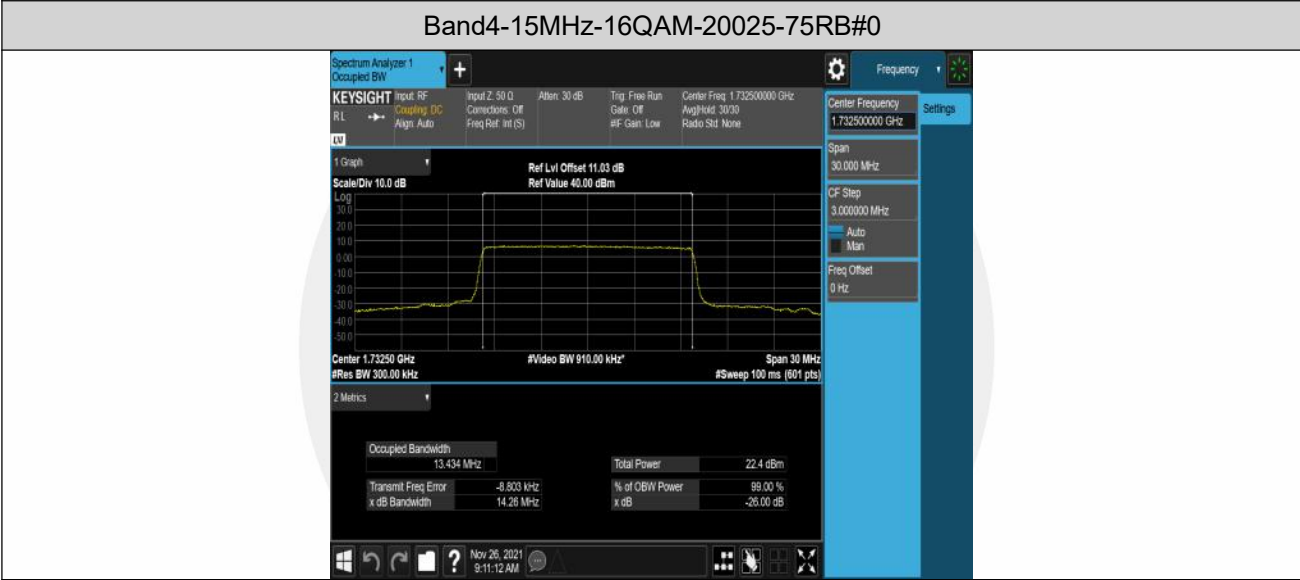

Band4-10MHz-16QAM-2000-50RB#0

Band4-10MHz-16QAM-20175-50RB#0

Band4-10MHz-16QAM-20350-50RB#0

Band4-15MHz-QPSK-2025-75RB#0

Band4-15MHz-QPSK-20175-75RB#0

Band4-15MHz-QPSK-20325-75RB#0

Band4-20MHz-QPSK-20050-100RB#0