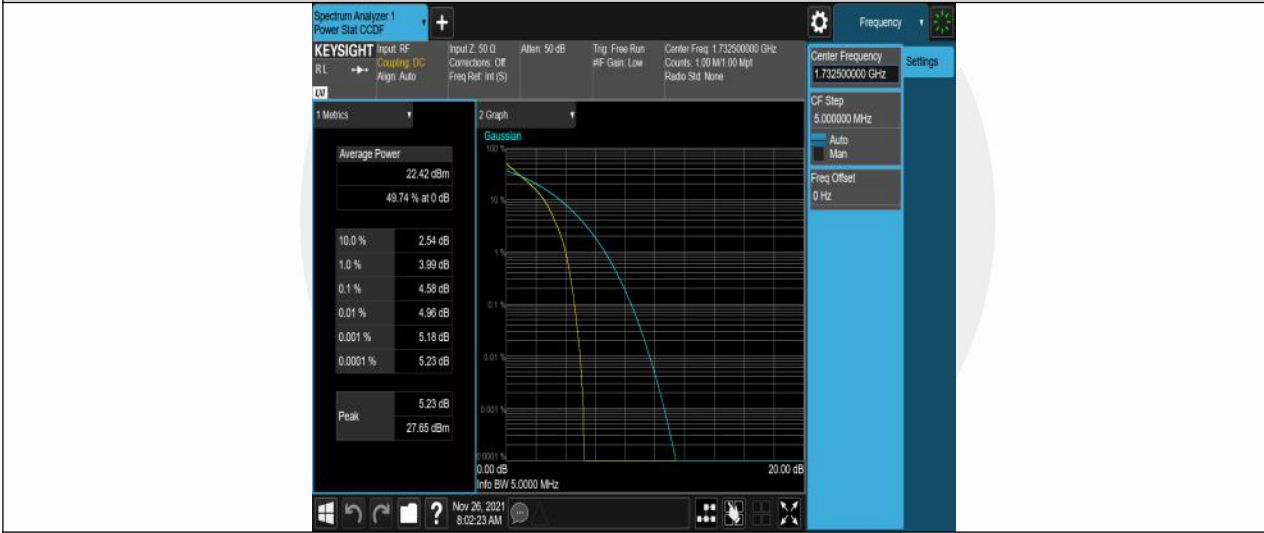

Band4-1.4MHz-QPSK-20175-6RB#0