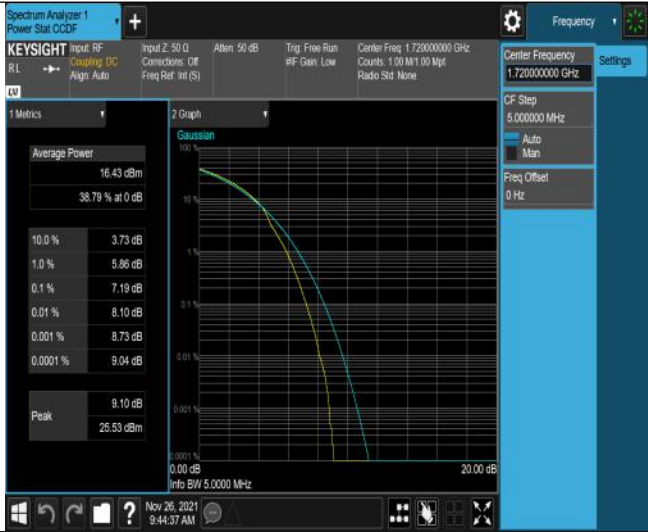

Band4-20MHz-16QAM-20050-100RB#0