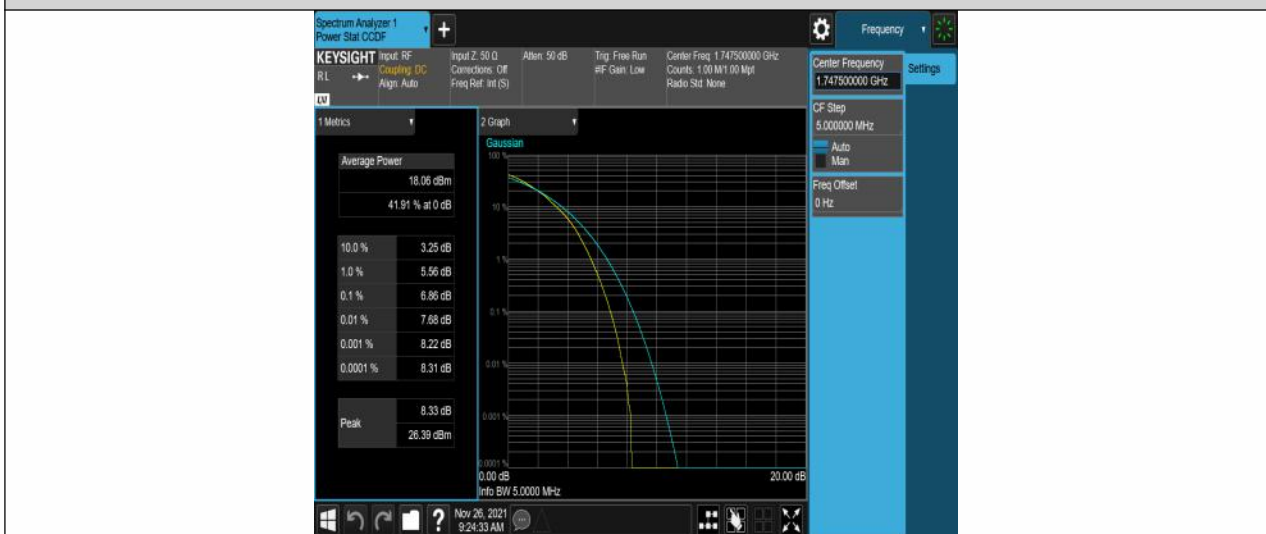

Band4-10MHz-16QAM-20175-50RB#0

Band4-10MHz-16QAM-20350-50RB#0

Band4-15MHz-QPSK-20025-75RB#0

Band4-15MHz-QPSK-20175-75RB#0

Band4-15MHz-QPSK-20325-75RB#0

Band4-15MHz-16QAM-20025-75RB#0

Band4-15MHz-16QAM-20175-75RB#0