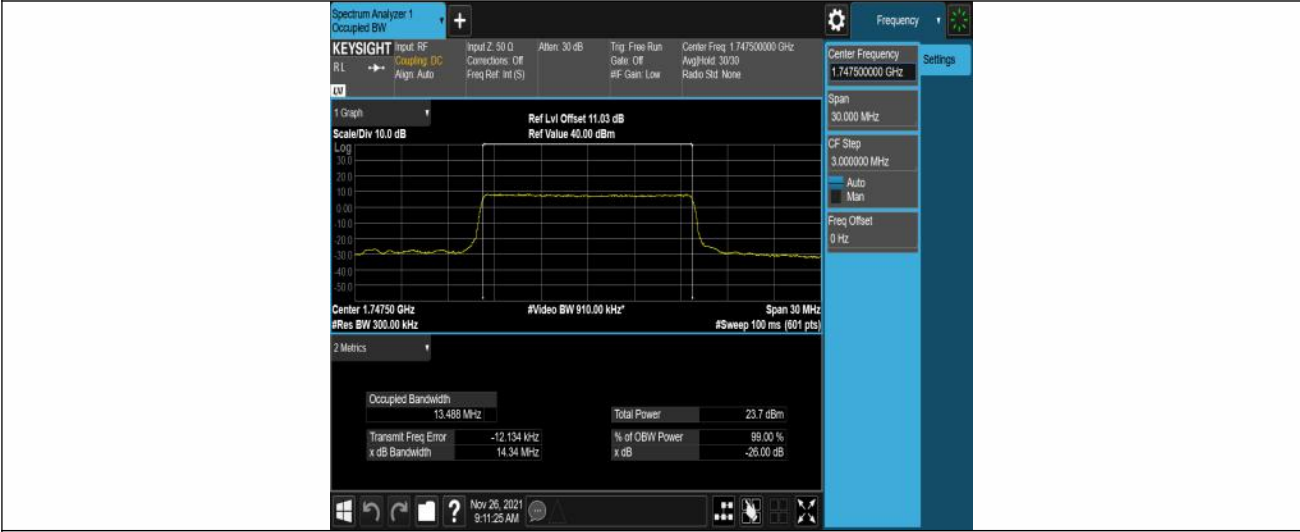

Band4-10MHz-16QAM-2000-50RB#0

Band4-10MHz-16QAM-20175-50RB#0

Band4-10MHz-16QAM-20350-50RB#0

Band4-15MHz-QPSK-2025-75RB#0

Band4-15MHz-QPSK-20175-75RB#0

Band4-15MHz-QPSK-20325-75RB#0

Band4-20MHz-QPSK-20050-100RB#0