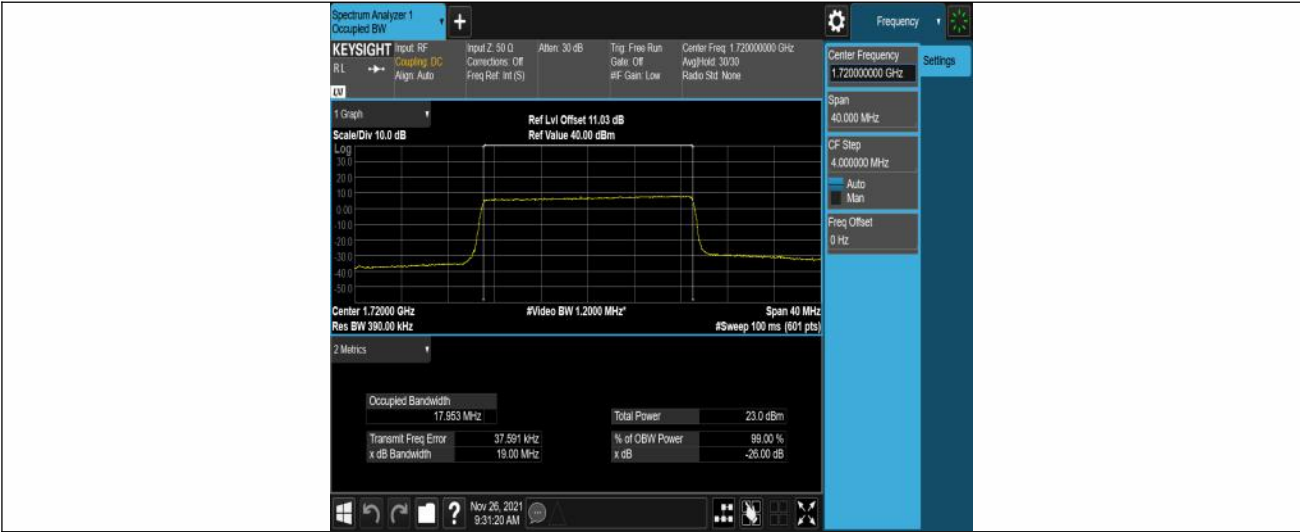

Band4-10MHz-16QAM-2000-50RB#0

Band4-10MHz-16QAM-20175-50RB#0

Band4-10MHz-16QAM-20350-50RB#0

Band4-15MHz-QPSK-2025-75RB#0

Band4-15MHz-QPSK-20175-75RB#0

Band4-15MHz-QPSK-20325-75RB#0

Band4-20MHz-QPSK-20050-100RB#0