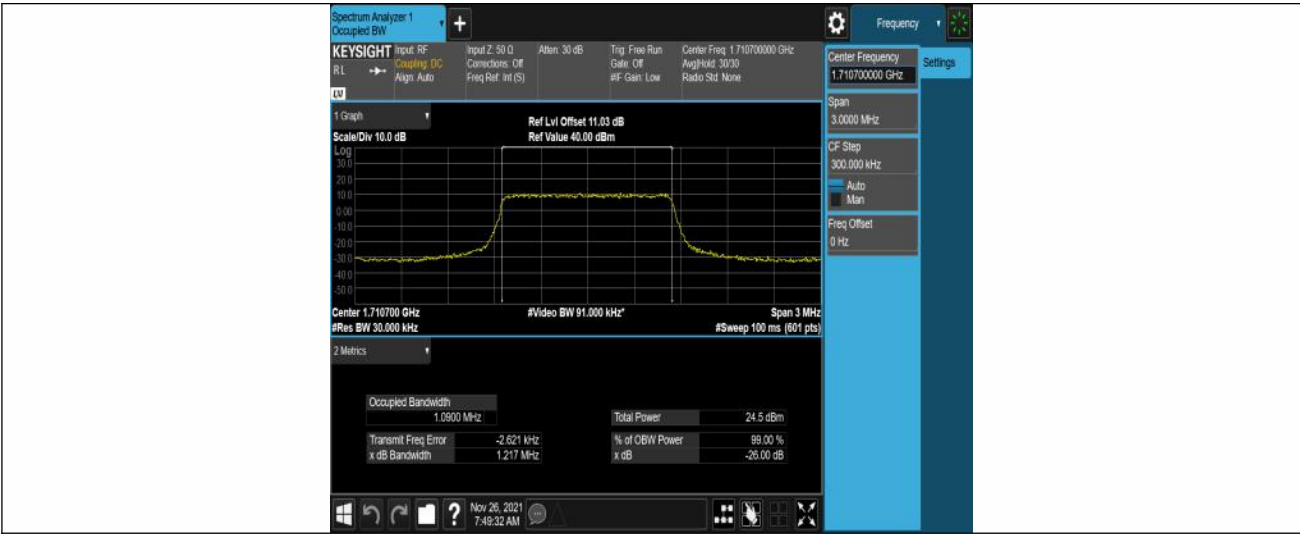

Test Graphs

Band4-1.4MHz-QPSK-19957-6RB#0