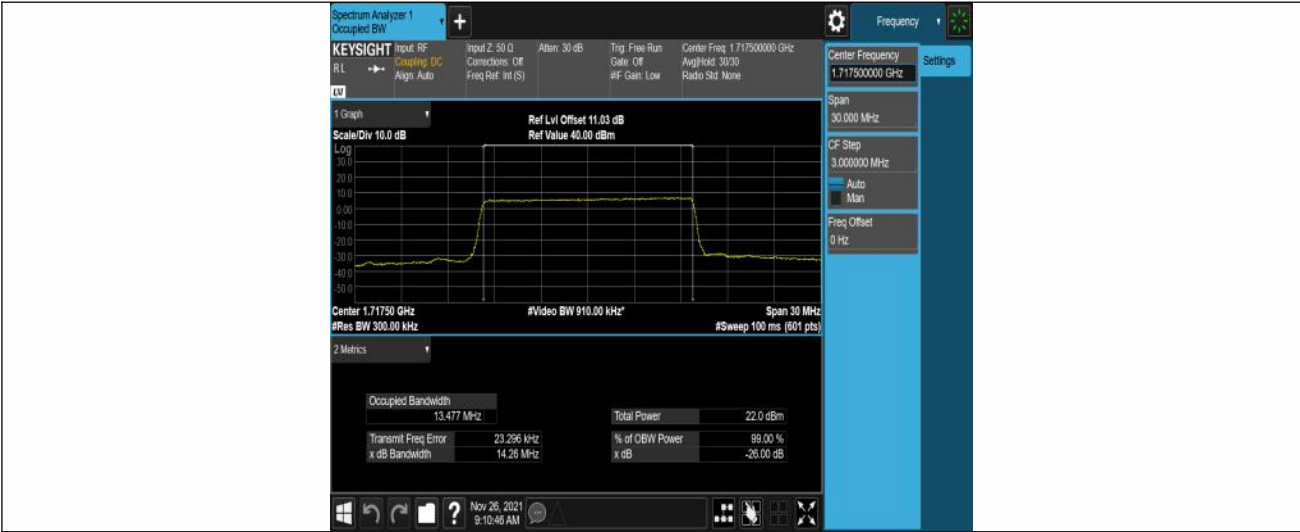

Band4-10MHz-16QAM-2000-50RB#0

Band4-10MHz-16QAM-20175-50RB#0

Band4-10MHz-16QAM-20350-50RB#0

Band4-15MHz-QPSK-2025-75RB#0

Band4-15MHz-QPSK-20175-75RB#0

Band4-15MHz-QPSK-20325-75RB#0

Band4-20MHz-QPSK-20050-100RB#0