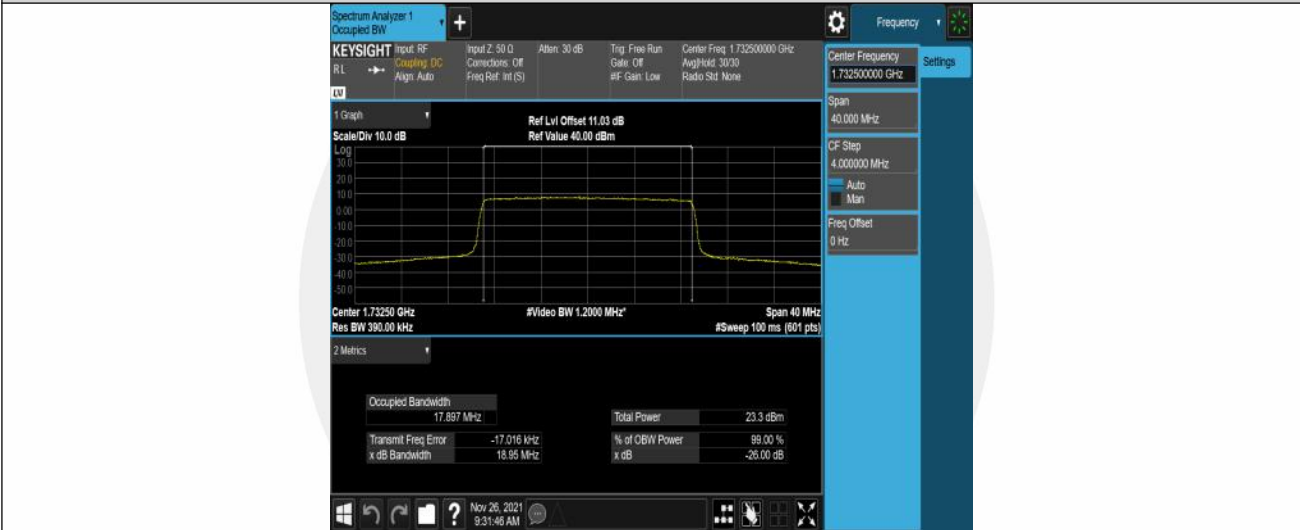

Band4-10MHz-16QAM-2000-50RB#0

Band4-10MHz-16QAM-20175-50RB#0

Band4-10MHz-16QAM-20350-50RB#0

Band4-15MHz-QPSK-2025-75RB#0

Band4-15MHz-QPSK-20175-75RB#0

Band4-15MHz-QPSK-20325-75RB#0

Band4-20MHz-QPSK-20050-100RB#0