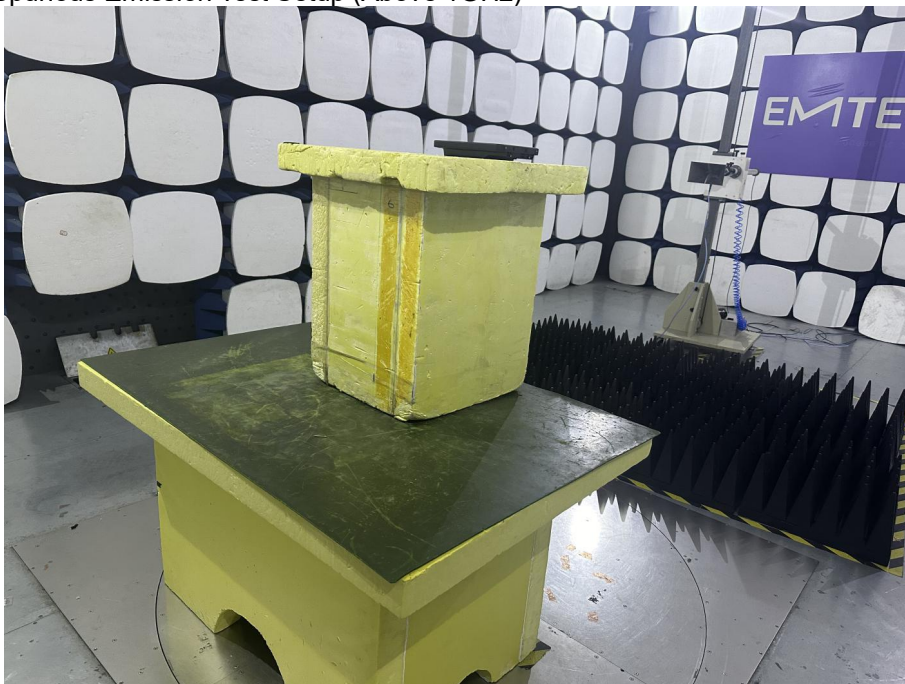

TEST SETUP PHOTOS

1.1. Photos of Radiation Emission Test

Spurious Emission Test Setup (30MHz-1GHz)

Spurious Emission Test Setup (Above 1GHz)

1.2. Conducted Emission Test

N/A

Not applicable, since EUT is only battery power supply.