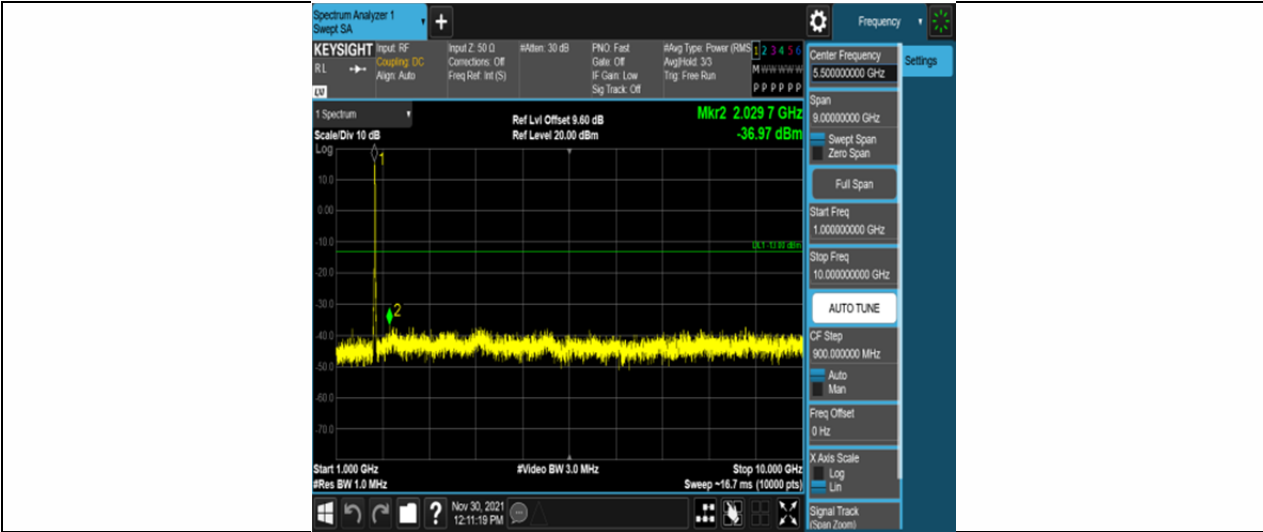

Band66-15MHz-16QAM-132322-75RB#0-Range2:1000~10000MHz