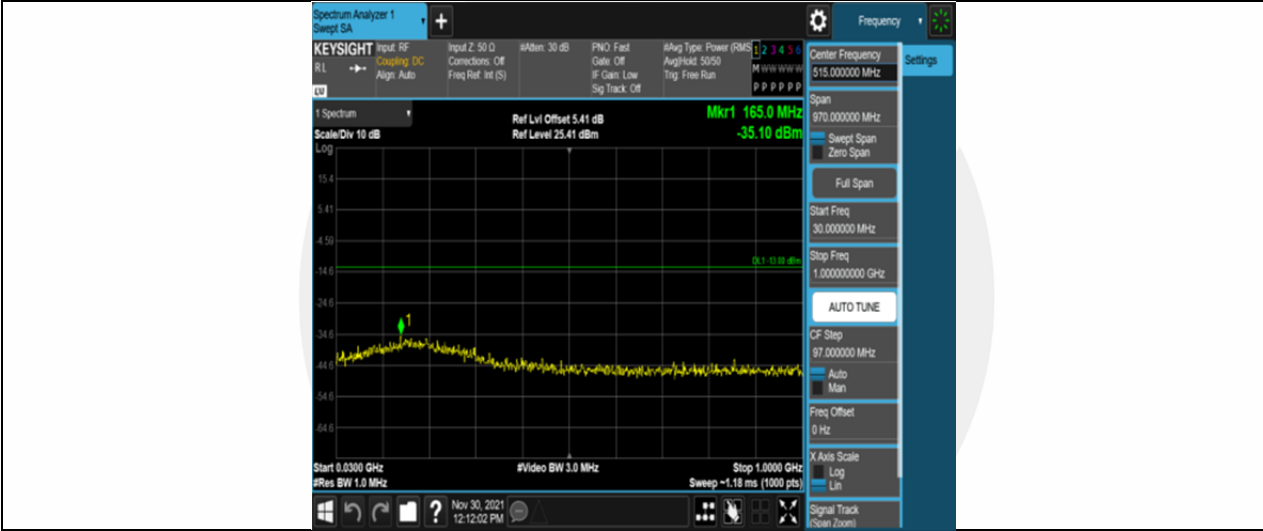

Band66-15MHz-16QAM-132047-75RB#0-Range1:30~1000MHz

Band66-15MHz-16QAM-132047-75RB#0-Range2:1000~10000MHz

Band66-15MHz-16QAM-132322-75RB#0-Range1:30~1000MHz

Band66-15MHz-16QAM-132322-75RB#0-Range2:1000~10000MHz