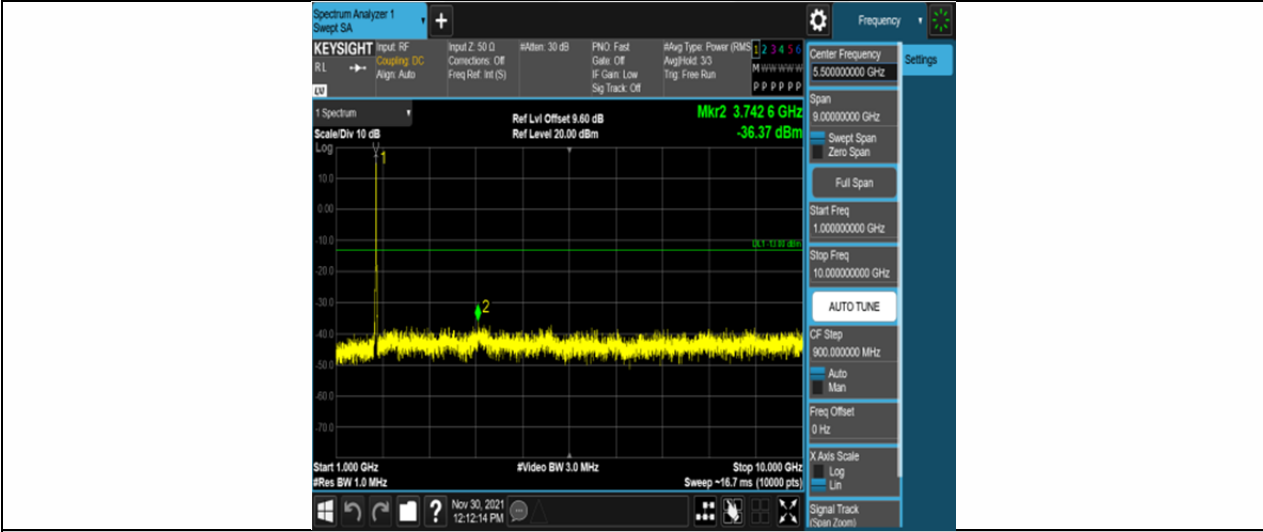

Band66-15MHz-16QAM-132597-75RB#0-Range2:1000~10000MHz