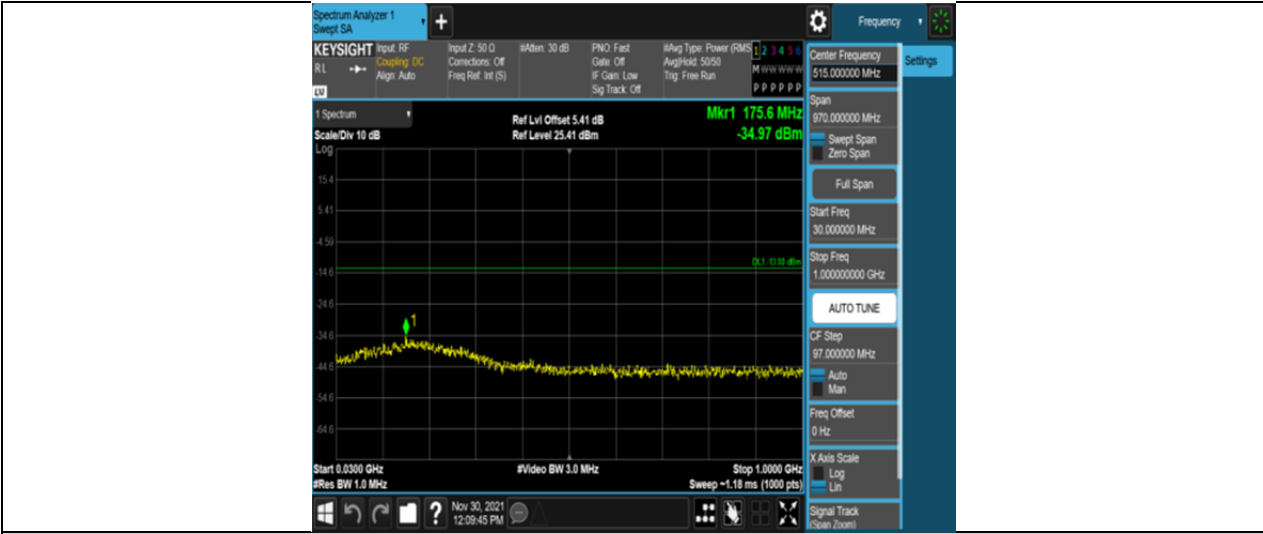

Band66-15MHz-QPSK-132047-75RB#0-Range1:30~1000MHz