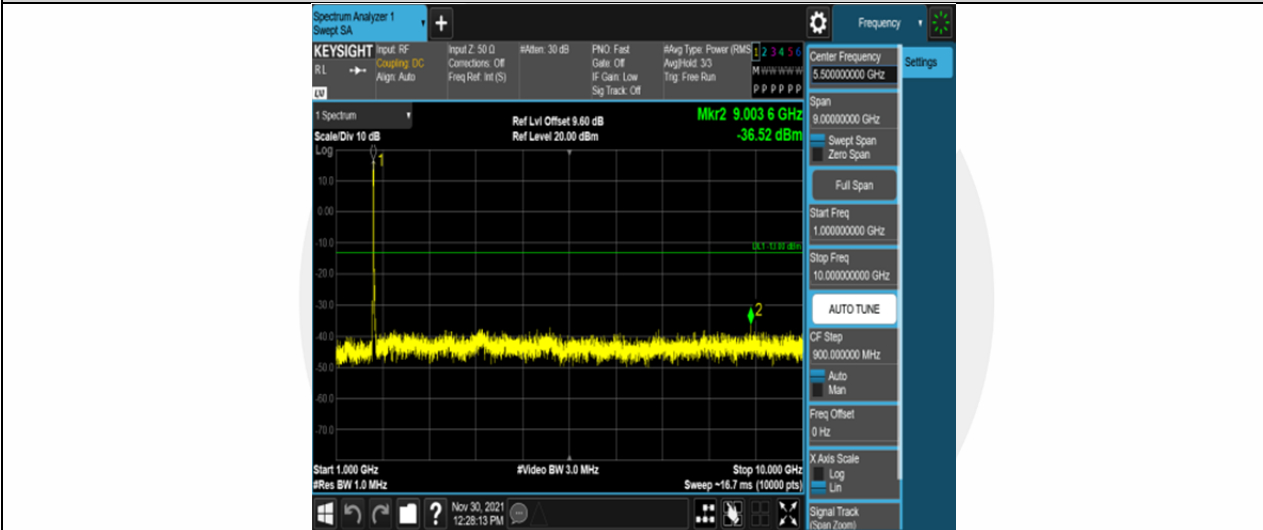

Band66-20MHz-QPSK-132072-100RB#0-Range2:1000~10000MHz