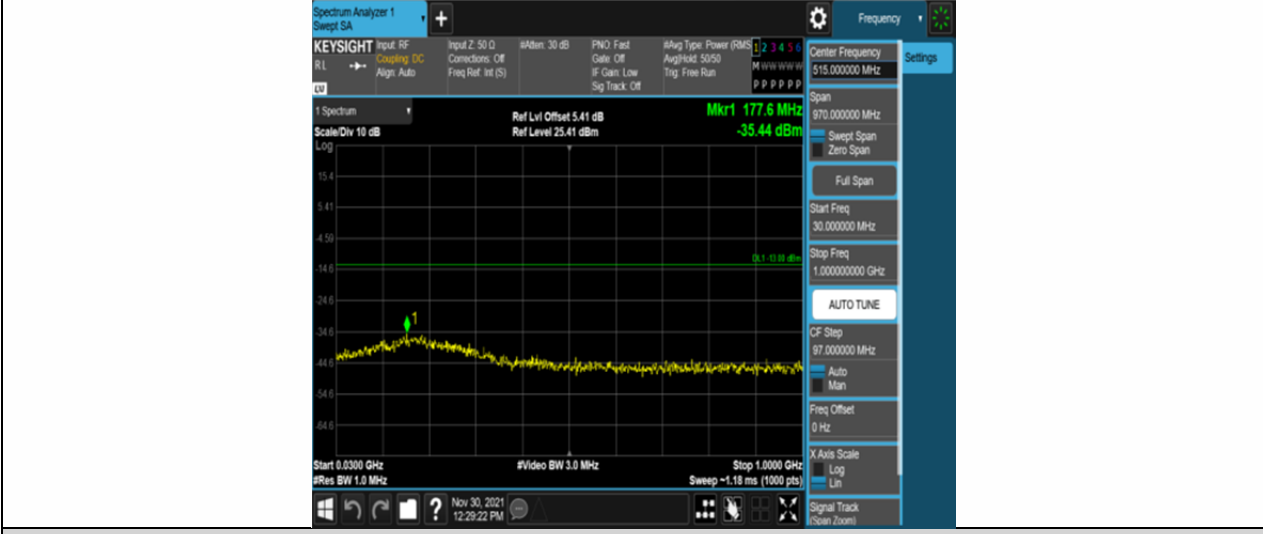

Band66-20MHz-16QAM-132322-100RB#0-Range1:30~1000MHz