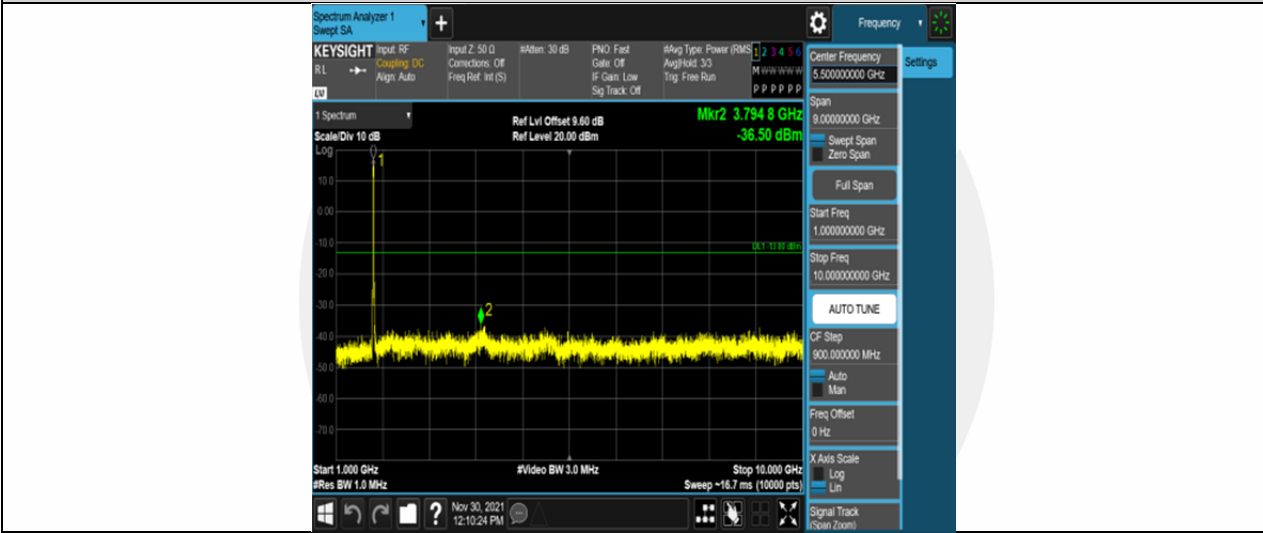

Band66-15MHz-16QAM-132047-75RB#0-Range2:1000~10000MHz