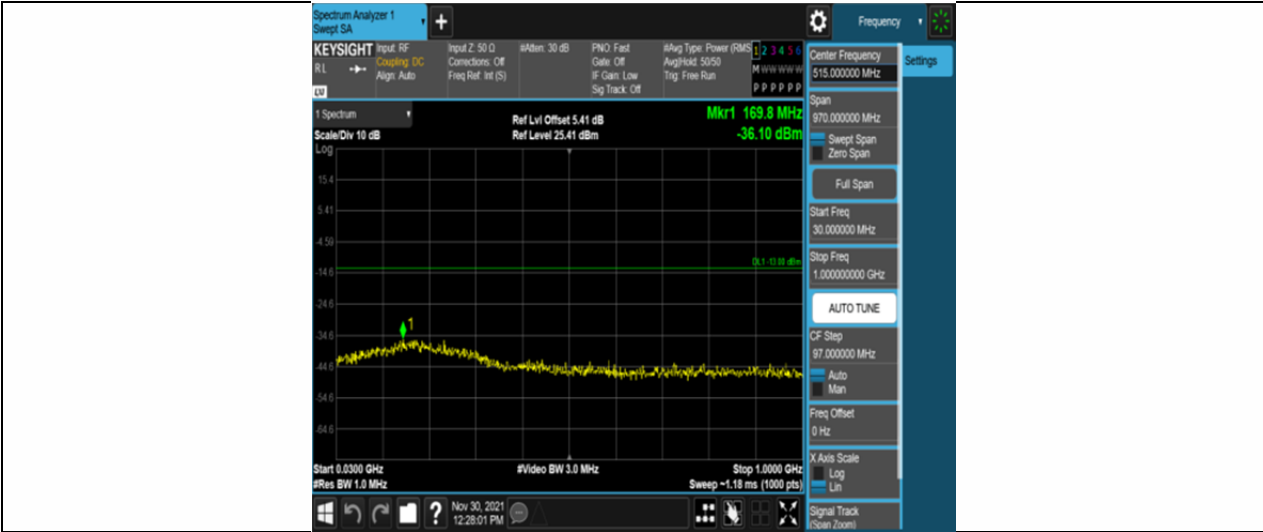

Band66-20MHz-QPSK-132072-100RB#0-Range1:30~1000MHz