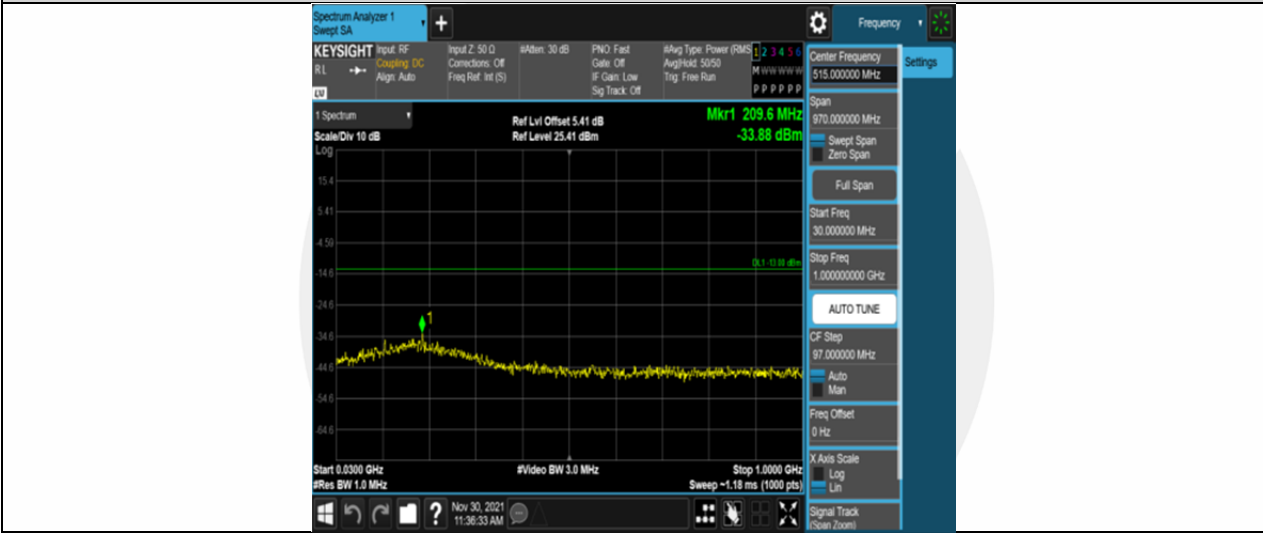

Band66-5MHz-16QAM-131997-25RB#0-Range1:30~1000MHz

Band66-5MHz-16QAM-131997-25RB#0-Range2:1000~10000MHz

Band66-5MHz-16QAM-132322-25RB#0-Range1:30~1000MHz

Band66-5MHz-16QAM-132322-25RB#0-Range2:1000~10000MHz