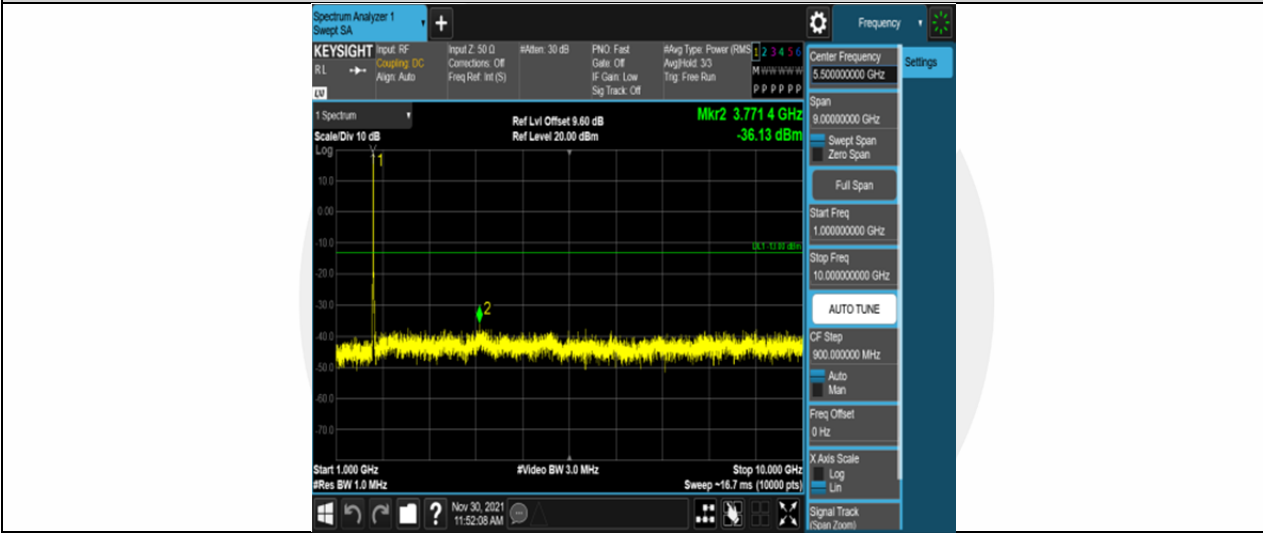

Band66-10MHz-QPSK-132022-50RB#0-Range2:1000~10000MHz