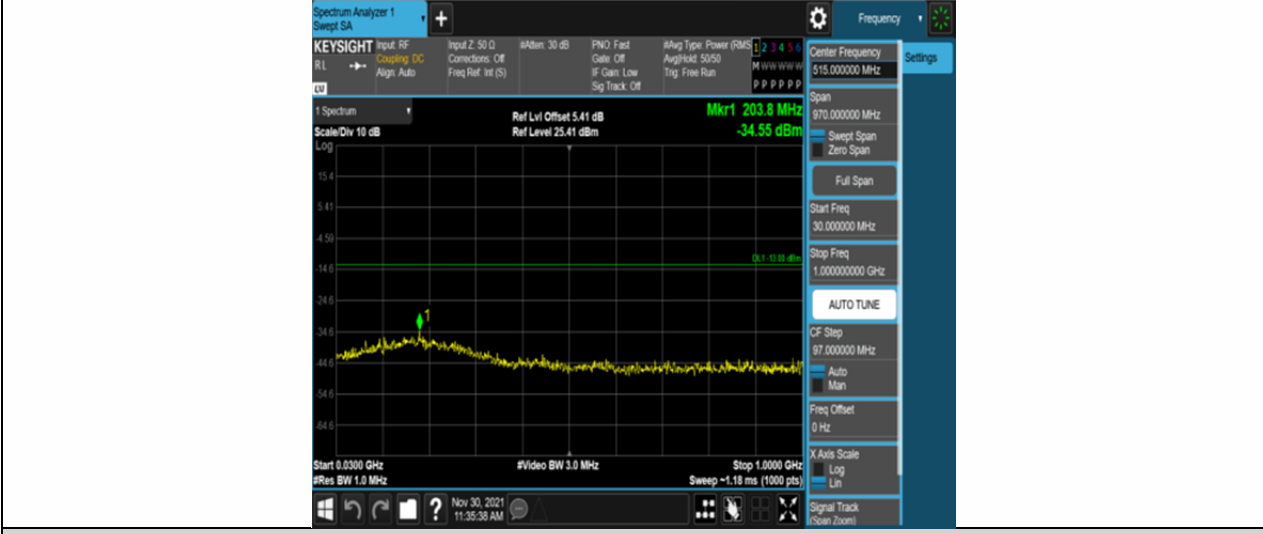

Band66-5MHz-16QAM-132322-25RB#0-Range1:30~1000MHz