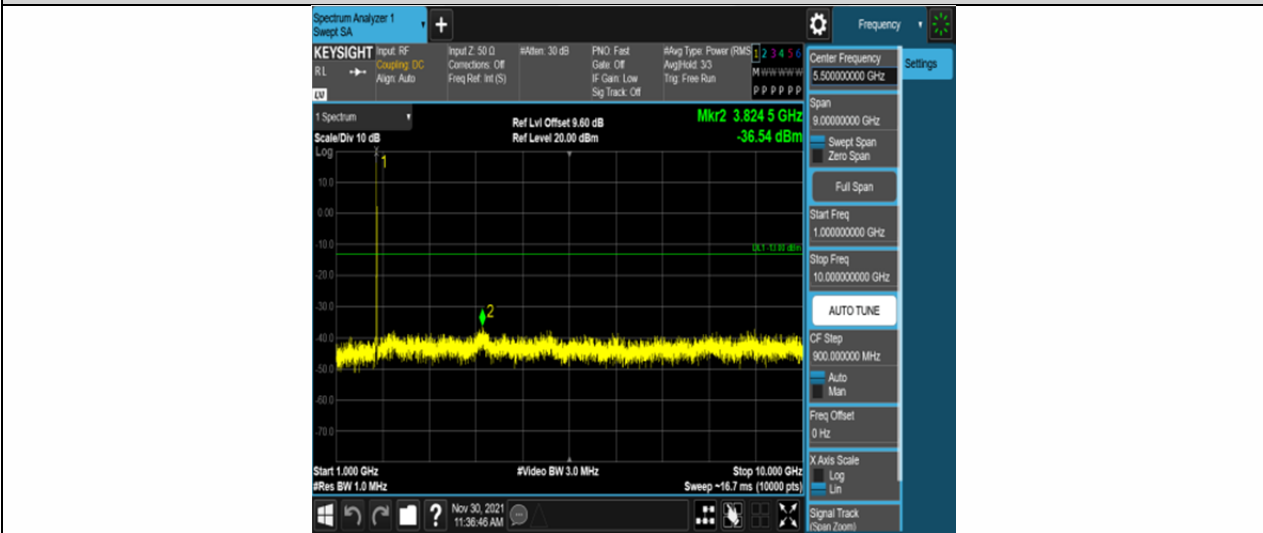

Band66-5MHz-16QAM-132647-25RB#0-Range2:1000~10000MHz