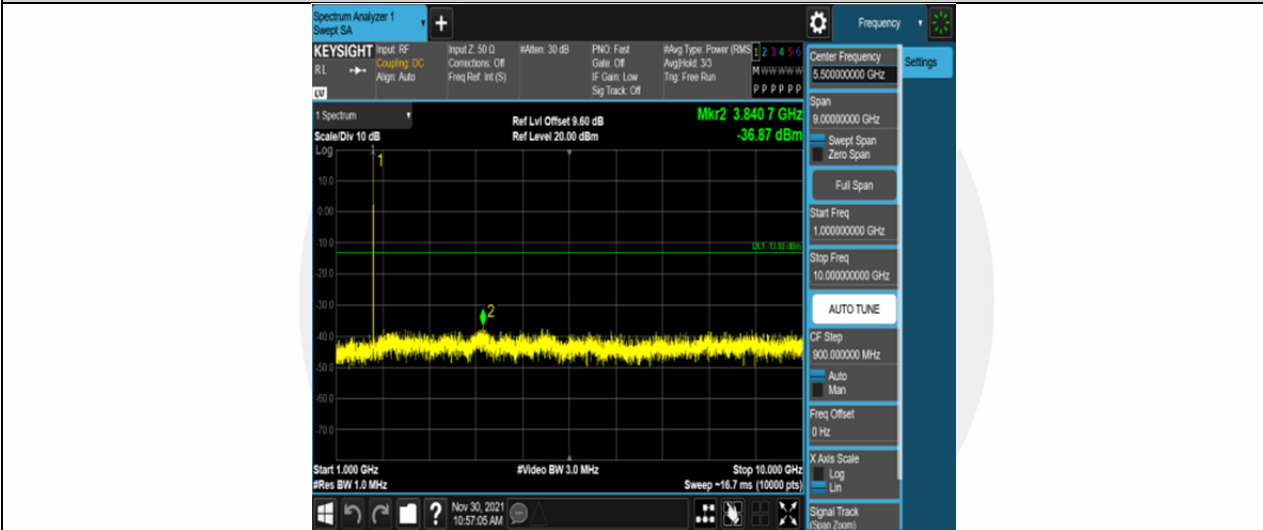

Band66-1.4MHz-16QAM-131979-6RB#0-Range2:1000~10000MHz