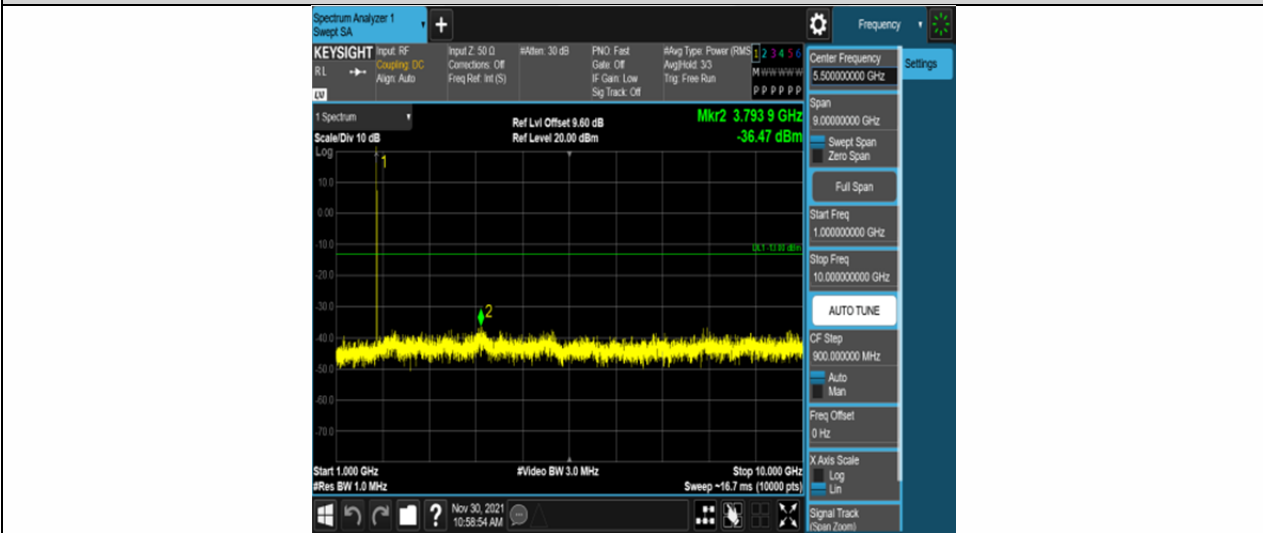

Band66-1.4MHz-16QAM-132665-6RB#0-Range2:1000~10000MHz