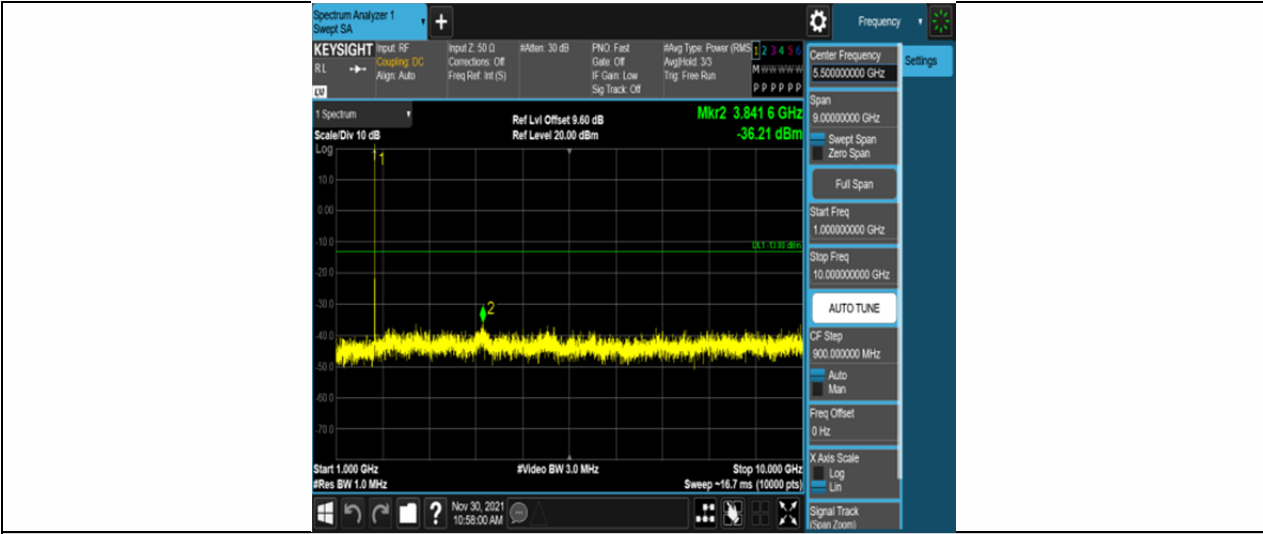

Band66-1.4MHz-16QAM-132322-6RB#0-Range2:1000~10000MHz