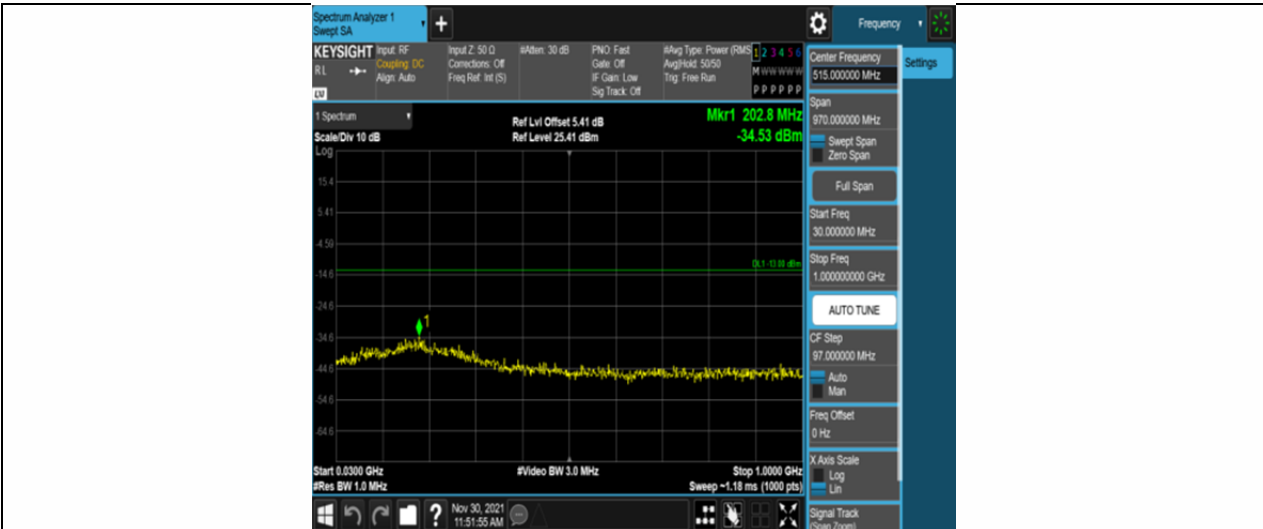

Band66-10MHz-QPSK-132022-50RB#0-Range1:30~1000MHz