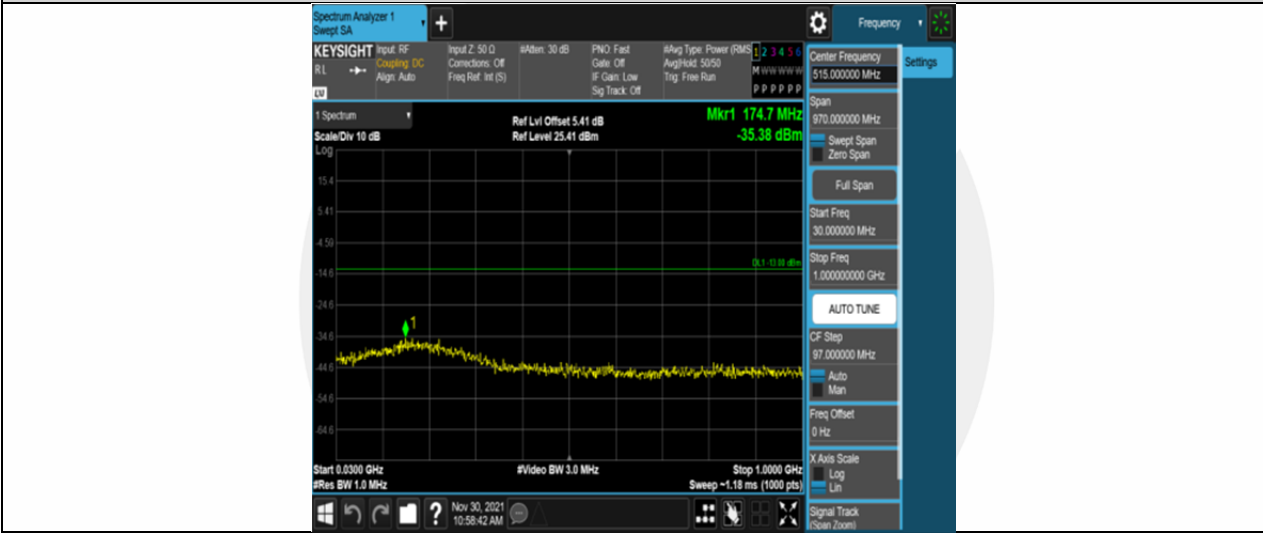

Band66-1.4MHz-16QAM-132665-6RB#0-Range1:30~1000MHz