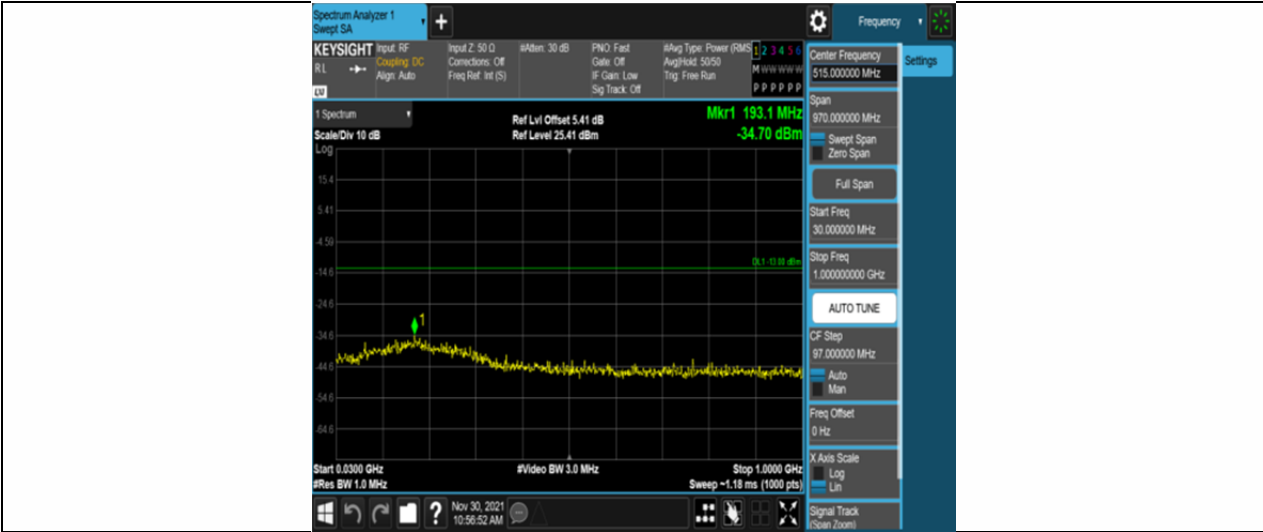

Band66-1.4MHz-16QAM-131979-6RB#0-Range1:30~1000MHz