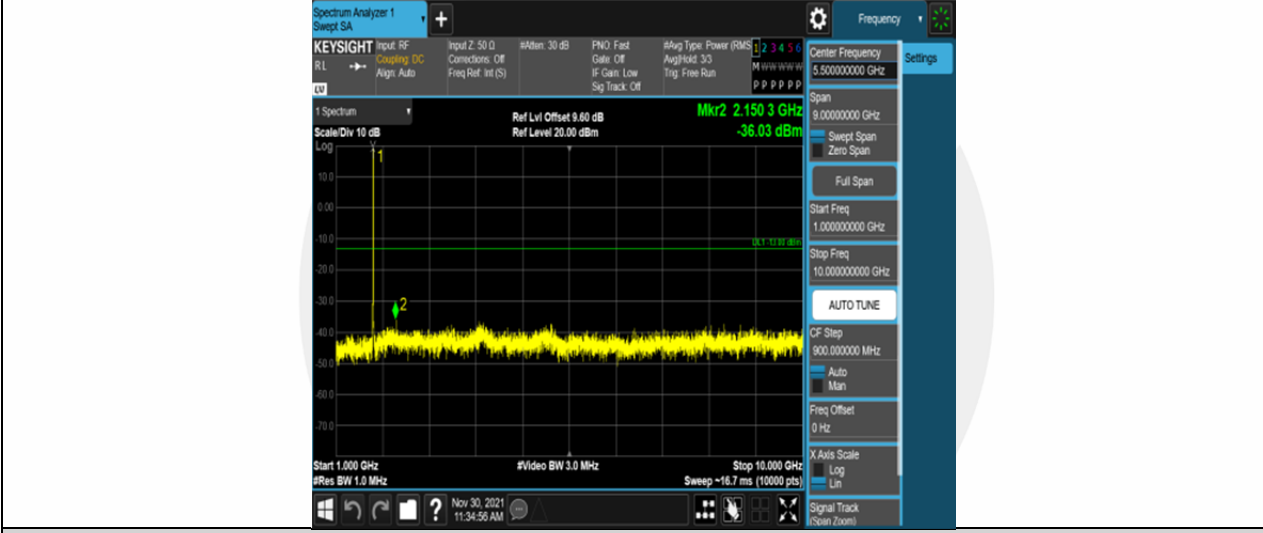

Band66-5MHz-16QAM-131997-25RB#0-Range2:1000~10000MHz