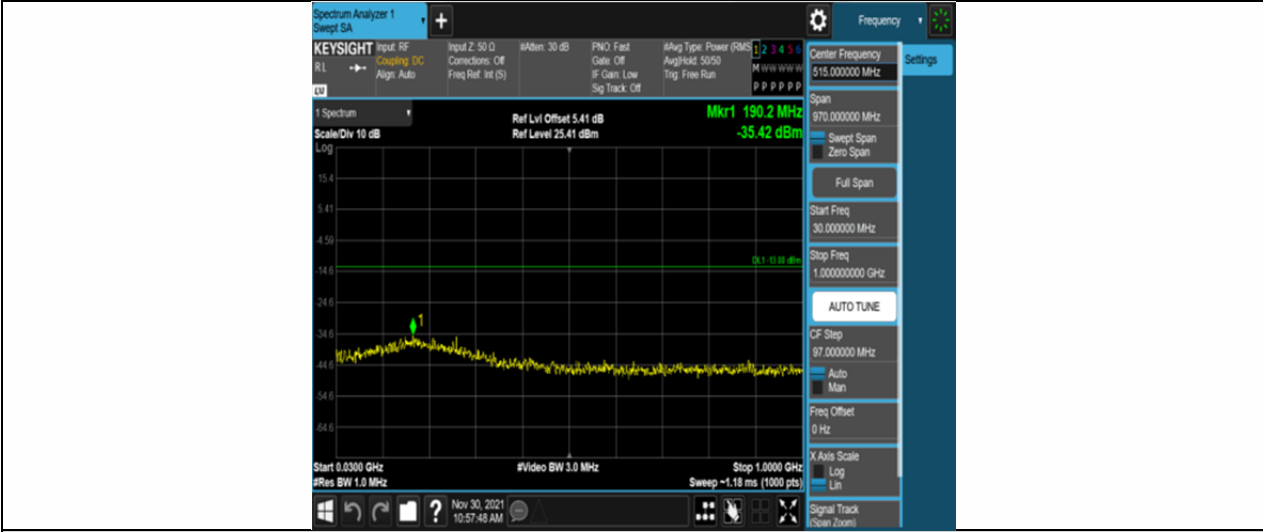

Band66-1.4MHz-QPSK-132665-6RB#0-Range1:30~1000MHz

Band66-1.4MHz-QPSK-132665-6RB#0-Range2:1000~10000MHz

Band66-1.4MHz-16QAM-131979-6RB#0-Range1:30~1000MHz

Band66-1.4MHz-16QAM-131979-6RB#0-Range2:1000~10000MHz