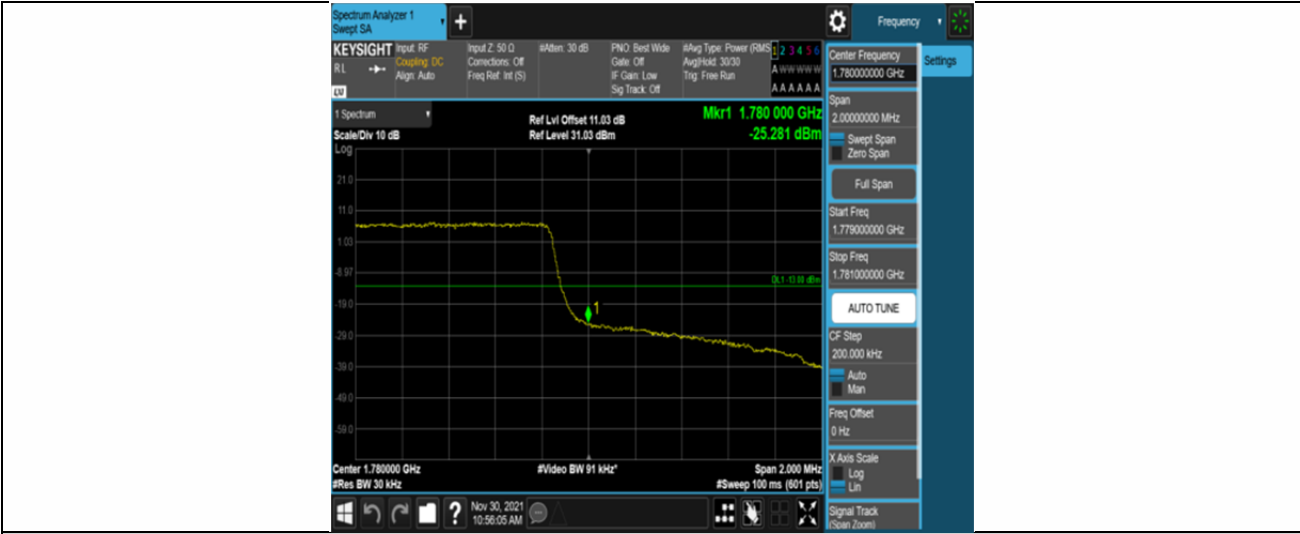

## Test Graphs

Band66-1.4MHz-QPSK-131979-6RB#0

Band66-1.4MHz-QPSK-132665-6RB#0

Band66-1.4MHz-16QAM-131979-6RB#0

Band66-1.4MHz-16QAM-132665-6RB#0

Band66-3MHz-QPSK-131987-15RB#0

Band66-3MHz-QPSK-132657-15RB#0