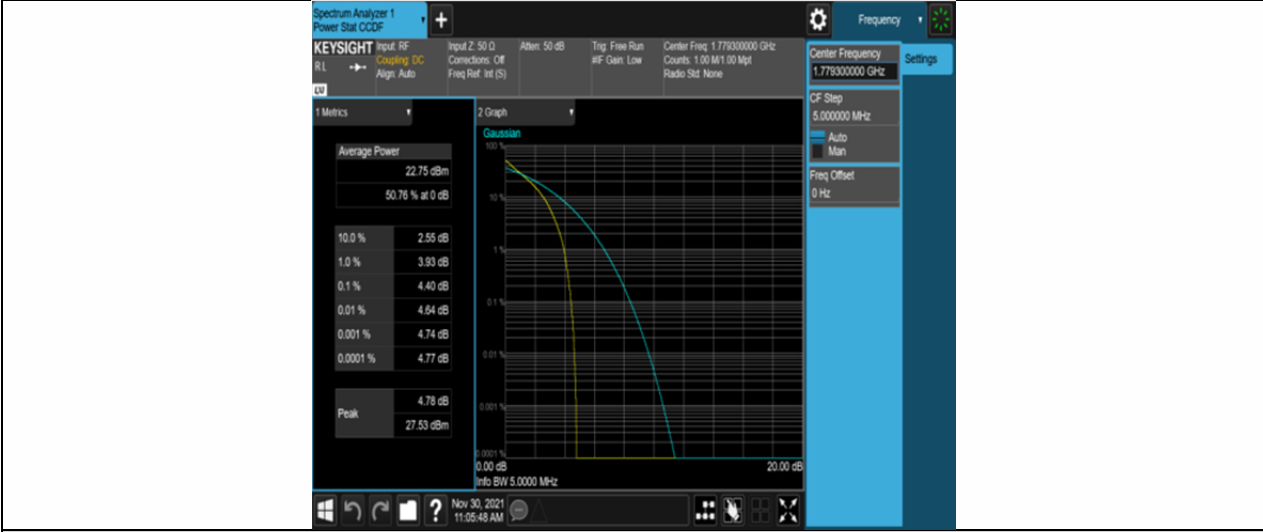

Test Graphs

Band66-1.4MHz-QPSK-131979-6RB#0

Band66-1.4MHz-QPSK-132322-6RB#0

Band66-1.4MHz-QPSK-132665-6RB#0

Band66-1.4MHz-16QAM-131979-6RB#0

Band66-1.4MHz-16QAM-132322-6RB#0

Band66-1.4MHz-16QAM-132665-6RB#0