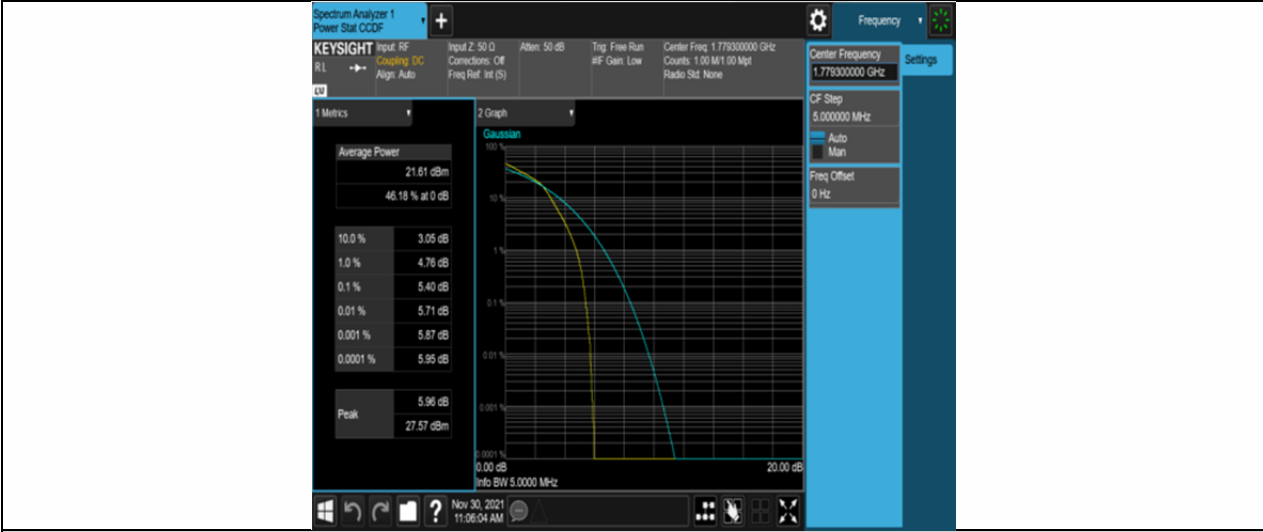

Test Graphs

Band66-1.4MHz-QPSK-131979-6RB#0

Band66-1.4MHz-QPSK-132322-6RB#0

Band66-1.4MHz-QPSK-132665-6RB#0

Band66-1.4MHz-16QAM-131979-6RB#0

Band66-1.4MHz-16QAM-132322-6RB#0

Band66-1.4MHz-16QAM-132665-6RB#0