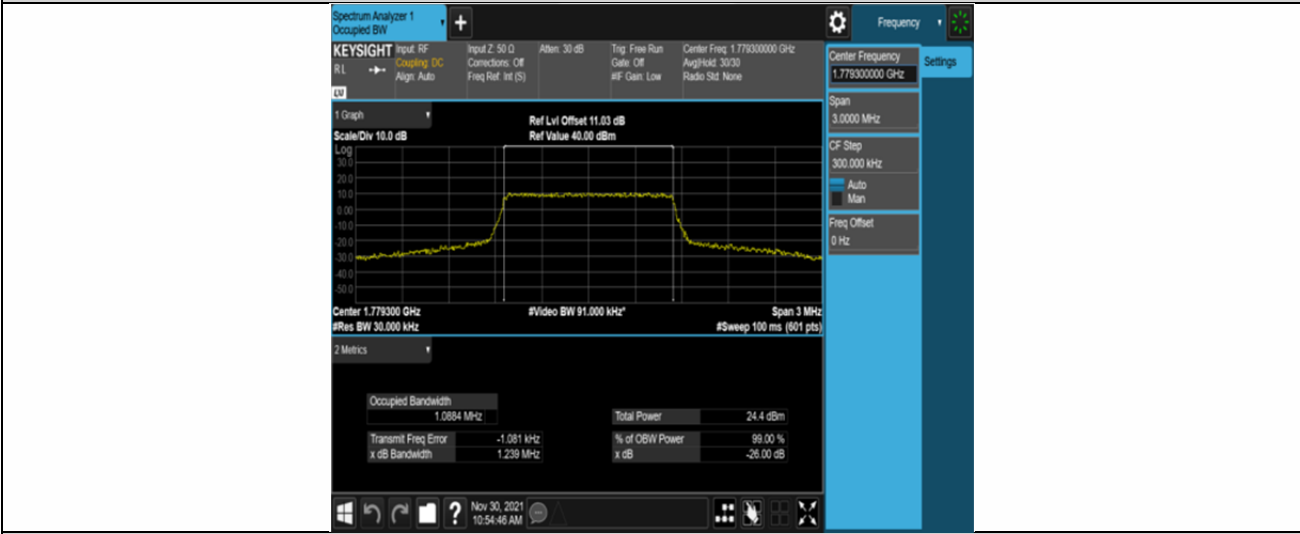

Test Graphs

Band66-1.4MHz-QPSK-131979-6RB#0

Band66-1.4MHz-QPSK-132322-6RB#0

Band66-1.4MHz-QPSK-132665-6RB#0

Band66-1.4MHz-16QAM-131979-6RB#0

Band66-1.4MHz-16QAM-132322-6RB#0

Band66-1.4MHz-16QAM-132665-6RB#0