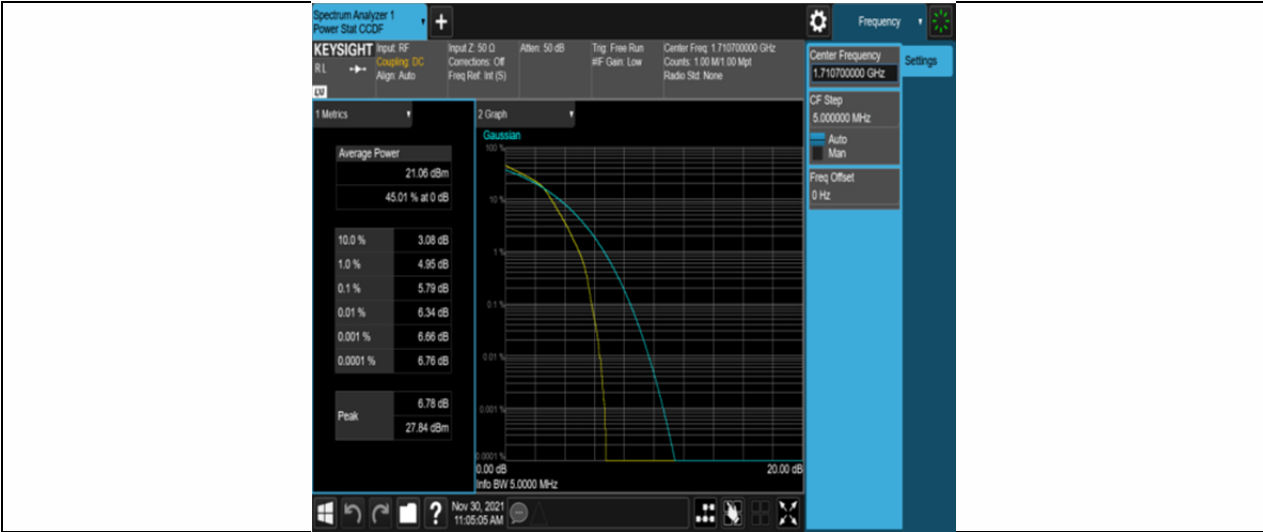

Test Graphs

Band66-1.4MHz-QPSK-131979-6RB#0

Band66-1.4MHz-QPSK-132322-6RB#0

Band66-1.4MHz-QPSK-132665-6RB#0

Band66-1.4MHz-16QAM-131979-6RB#0

Band66-1.4MHz-16QAM-132322-6RB#0

Band66-1.4MHz-16QAM-132665-6RB#0