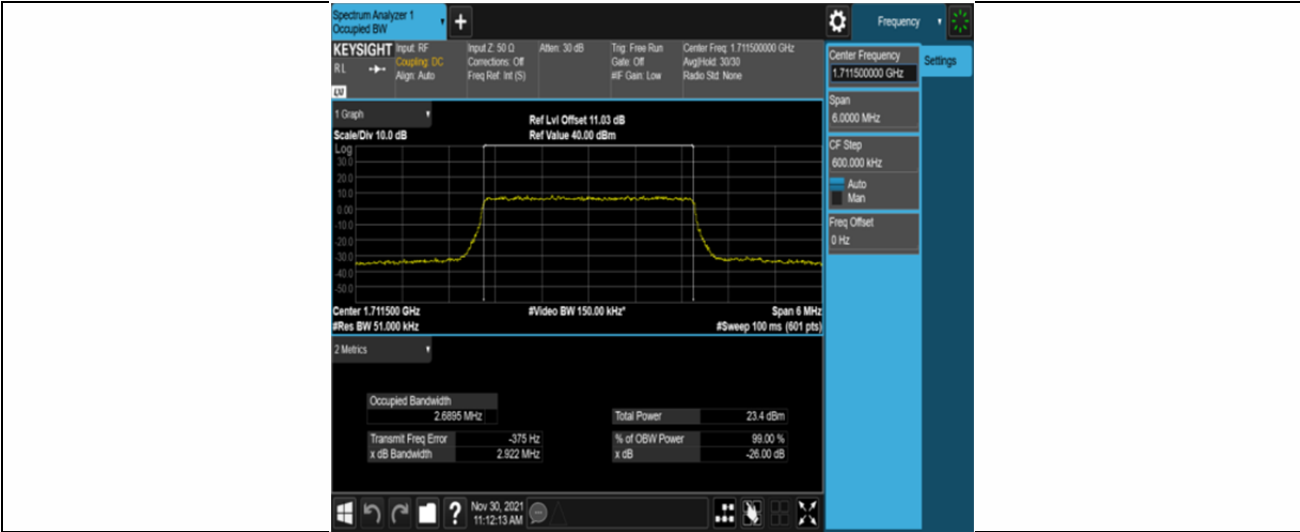

Band66-3MHz-16QAM-131987-15RB#0