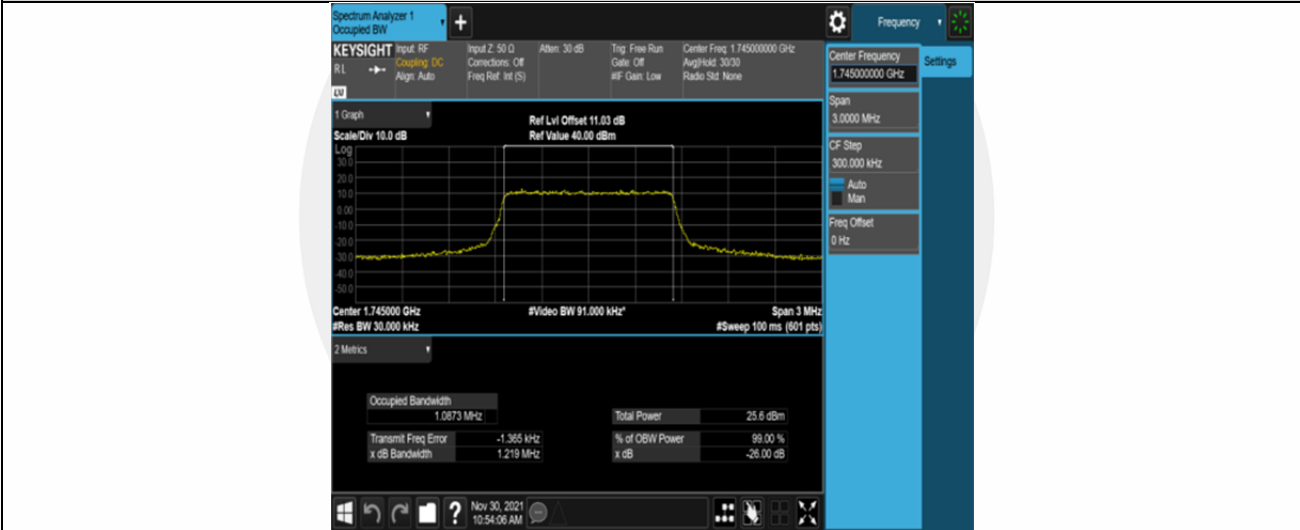

Band66-1.4MHz-QPSK-132322-6RB#0