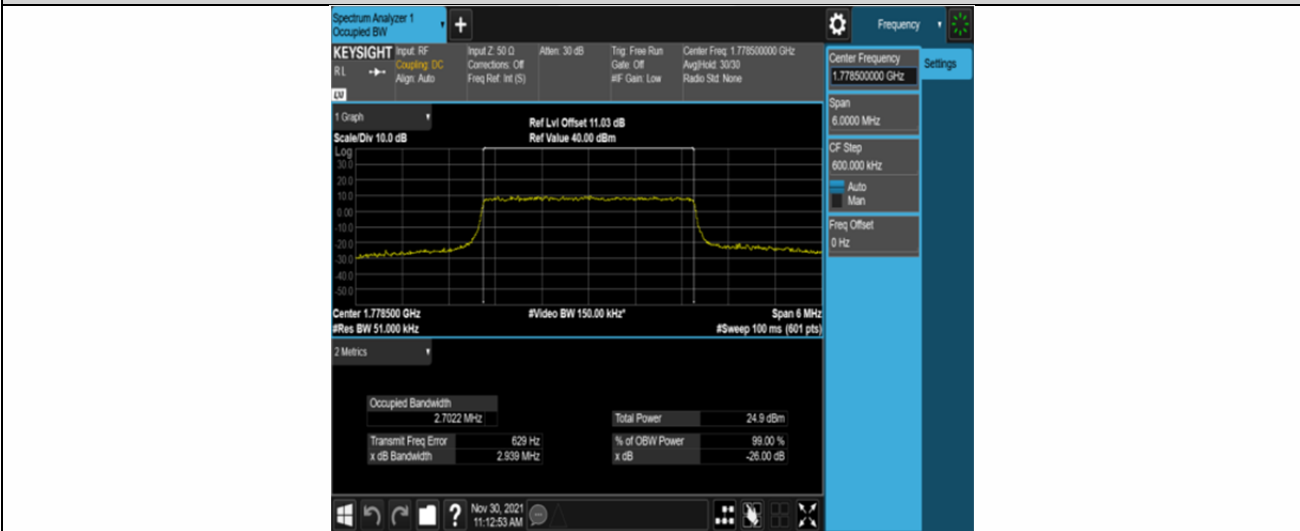

Band66-3MHz-QPSK-132657-15RB#0