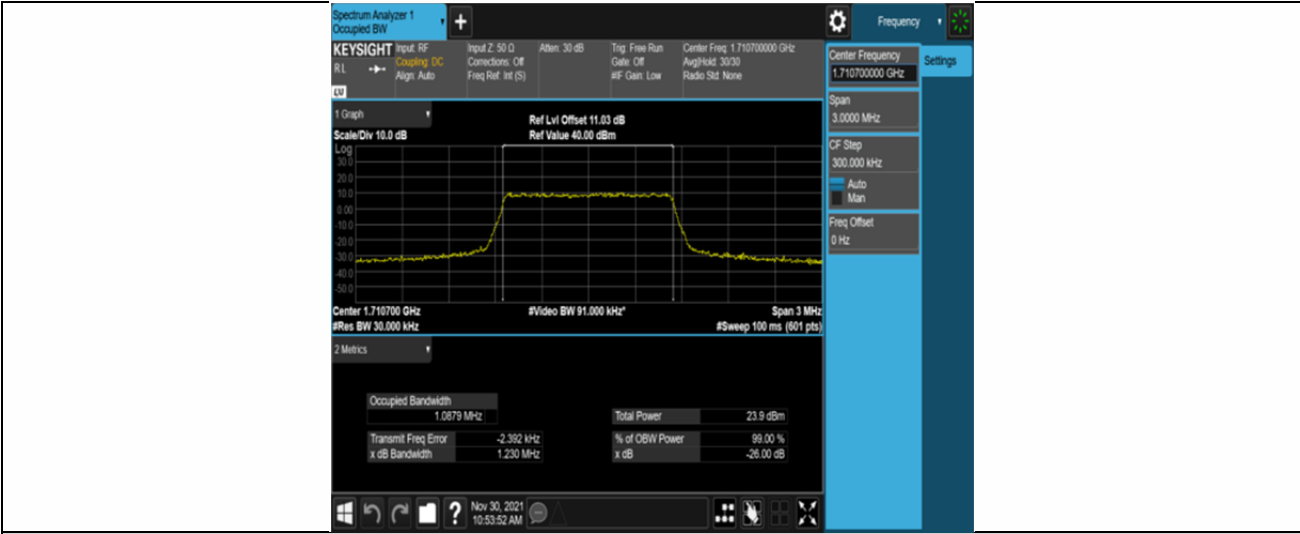

Test Graphs

Band66-1.4MHz-QPSK-131979-6RB#0

Band66-1.4MHz-QPSK-132322-6RB#0

Band66-1.4MHz-QPSK-132665-6RB#0

Band66-1.4MHz-16QAM-131979-6RB#0

Band66-1.4MHz-16QAM-132322-6RB#0

Band66-1.4MHz-16QAM-132665-6RB#0