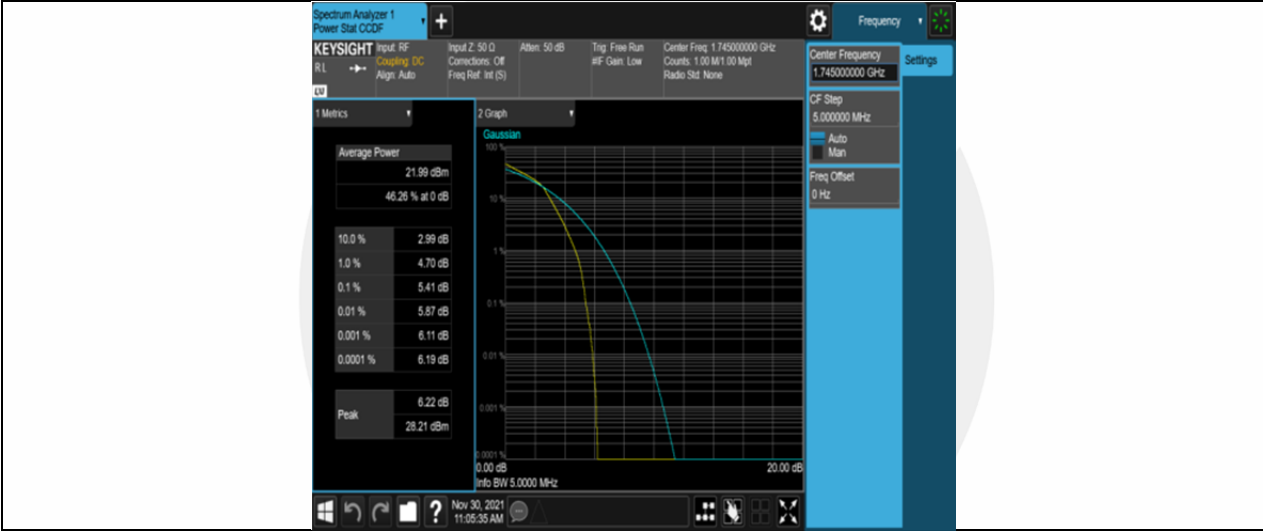

Test Graphs

Band66-1.4MHz-QPSK-131979-6RB#0

Band66-1.4MHz-QPSK-132322-6RB#0

Band66-1.4MHz-QPSK-132665-6RB#0

Band66-1.4MHz-16QAM-131979-6RB#0

Band66-1.4MHz-16QAM-132322-6RB#0

Band66-1.4MHz-16QAM-132665-6RB#0