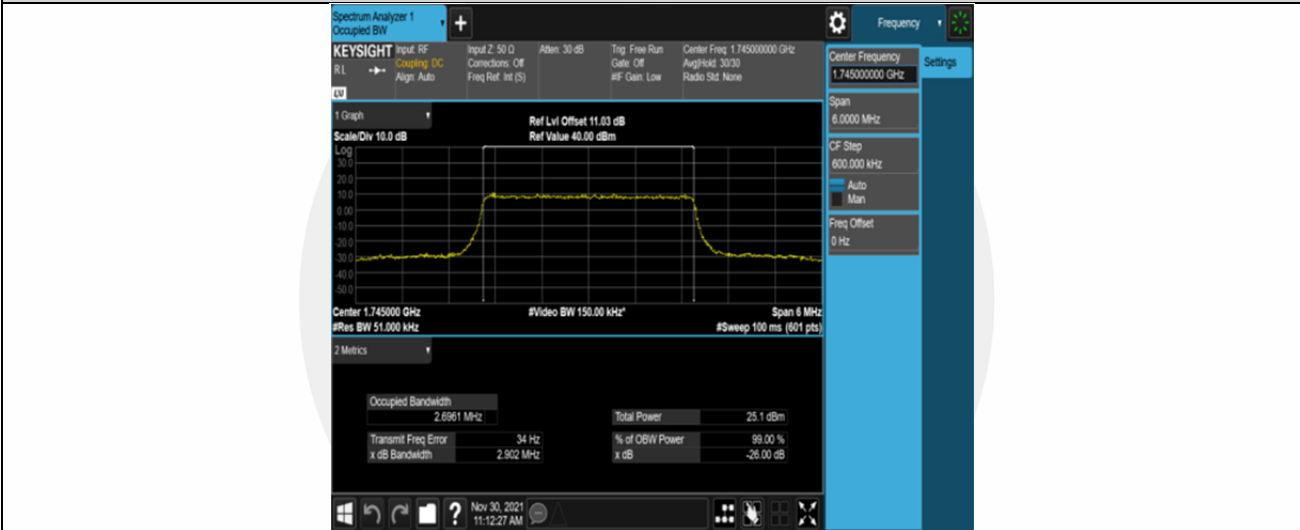

Band66-3MHz-QPSK-132322-15RB#0