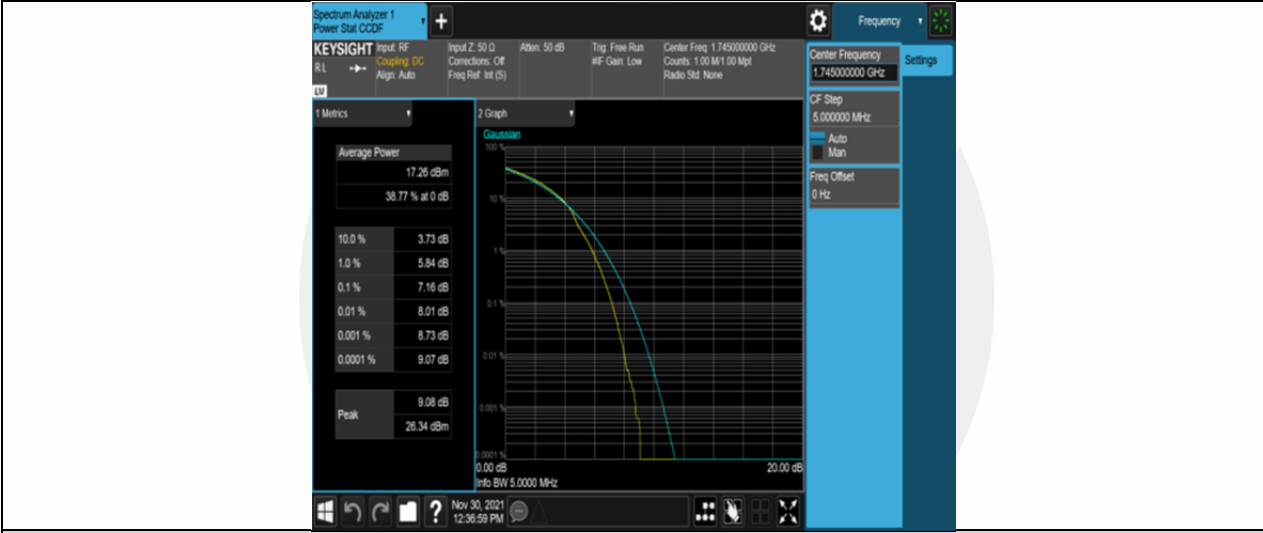

Band66-15MHz-16QAM-132047-75RB#0

Band66-15MHz-16QAM-132322-75RB#0

Band66-15MHz-16QAM-132597-75RB#0

Band66-20MHz-QPSK-132072-100RB#0

Band66-20MHz-QPSK-132322-100RB#0

Band66-20MHz-QPSK-132572-100RB#0

Band66-20MHz-16QAM-132072-100RB#0