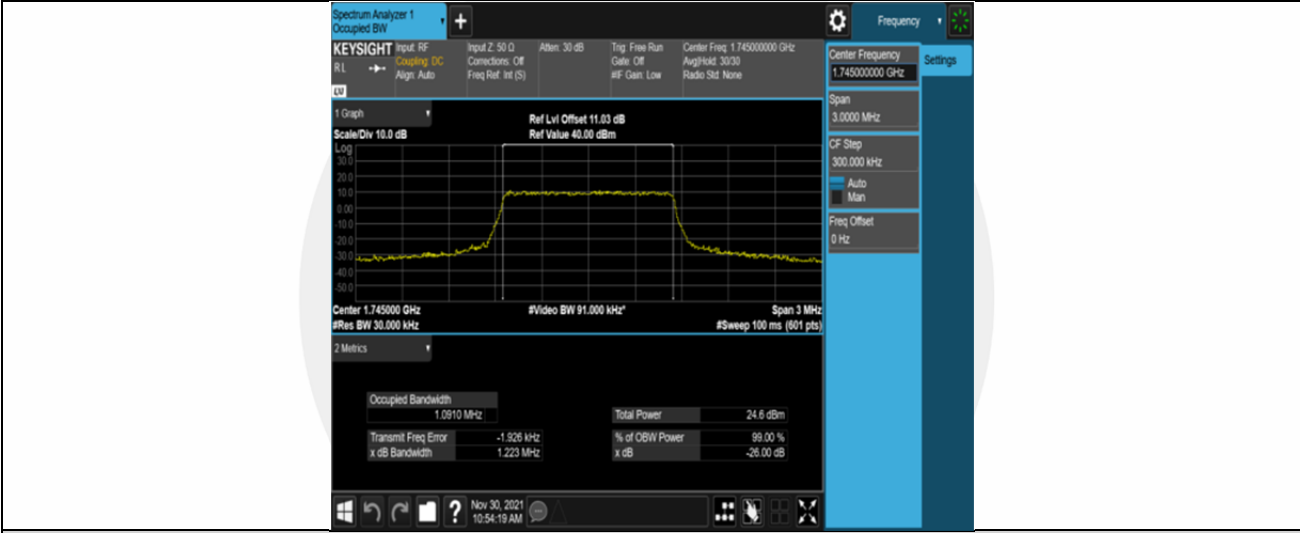

Test Graphs

Band66-1.4MHz-QPSK-131979-6RB#0

Band66-1.4MHz-QPSK-132322-6RB#0

Band66-1.4MHz-QPSK-132665-6RB#0

Band66-1.4MHz-16QAM-131979-6RB#0

Band66-1.4MHz-16QAM-132322-6RB#0

Band66-1.4MHz-16QAM-132665-6RB#0