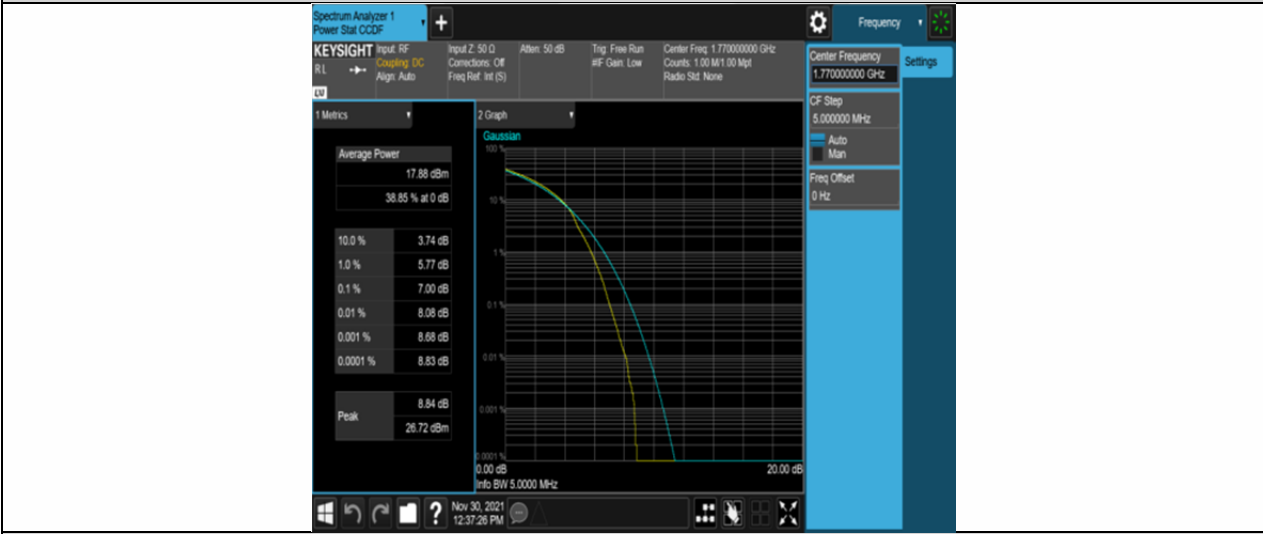

Band66-20MHz-16QAM-132572-100RB#0