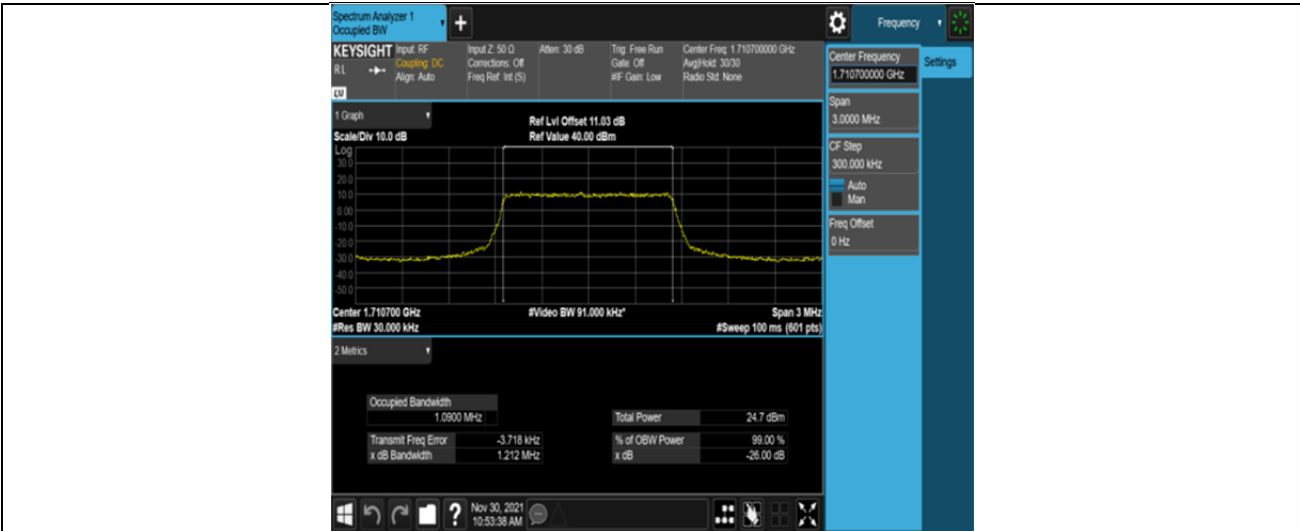

Test Graphs

Band66-1.4MHz-QPSK-131979-6RB#0