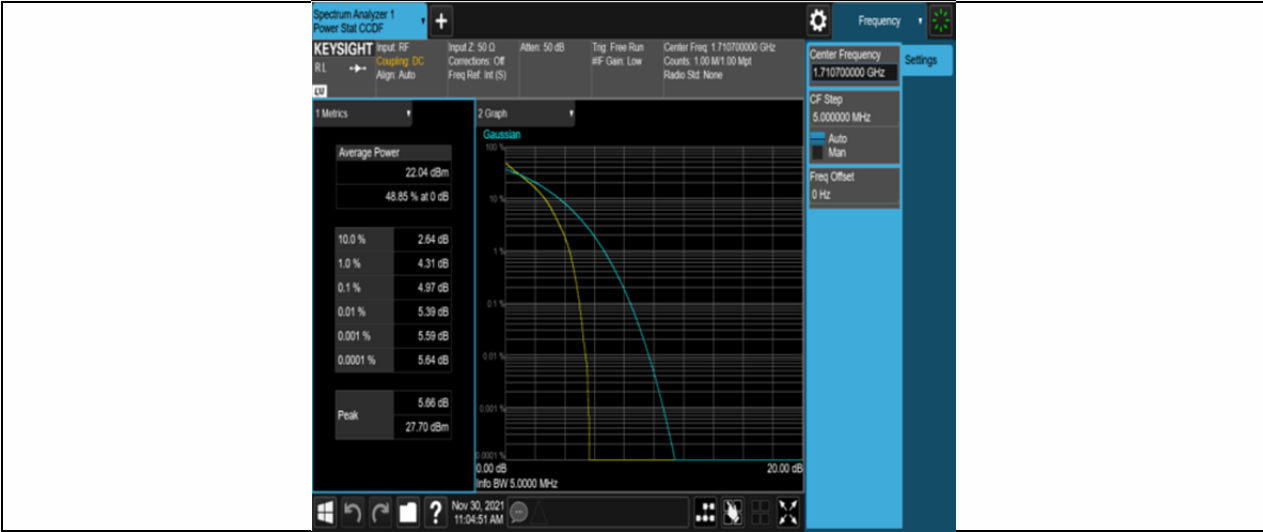

Test Graphs

Band66-1.4MHz-QPSK-131979-6RB#0