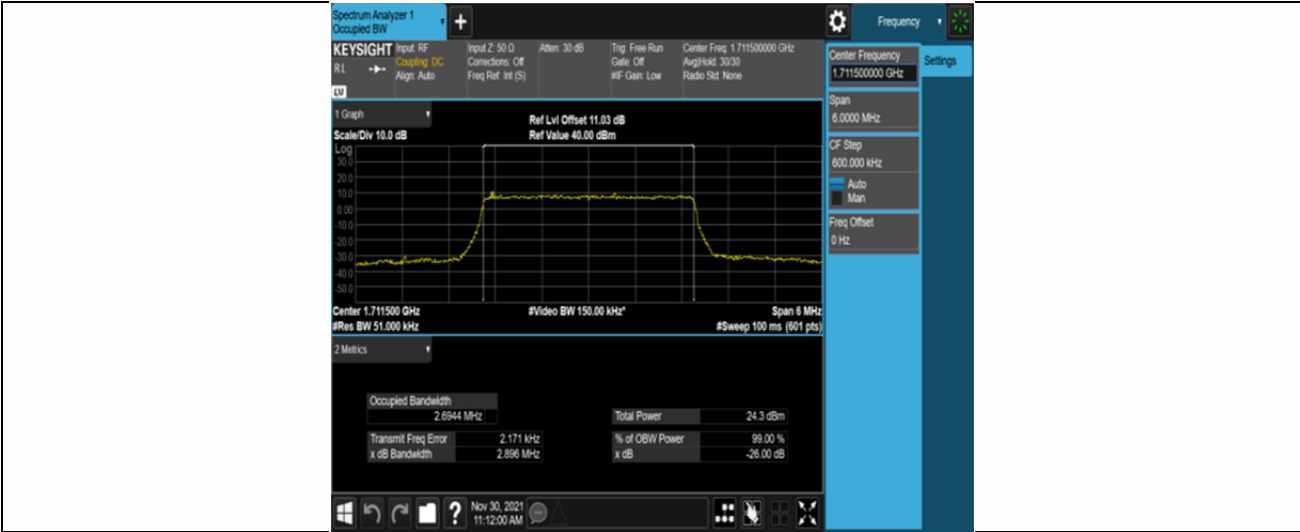

Test Graphs

Band66-1.4MHz-QPSK-131979-6RB#0

Band66-1.4MHz-QPSK-132322-6RB#0

Band66-1.4MHz-QPSK-132665-6RB#0

Band66-1.4MHz-16QAM-131979-6RB#0

Band66-1.4MHz-16QAM-132322-6RB#0

Band66-1.4MHz-16QAM-132665-6RB#0