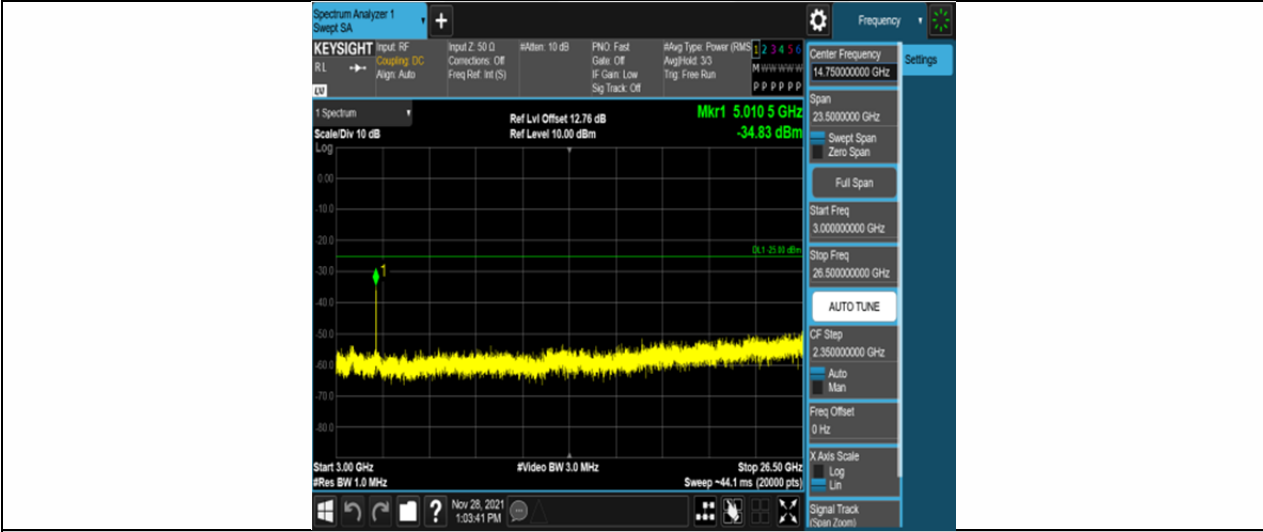

Band41-15MHz-16QAM-39725-75RB#0-Range2:1000~3000MHz

Band41-15MHz-16QAM-39725-75RB#0-Range3:3000~26500MHz