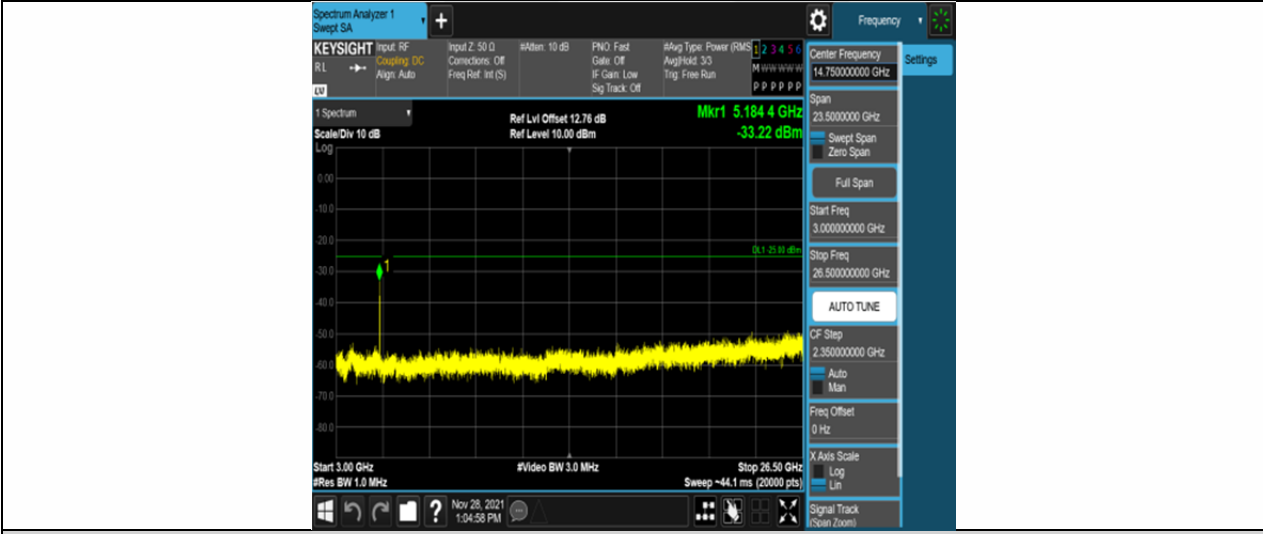

Band41-15MHz-16QAM-40620-75RB#0-Range2:1000~3000MHz

Band41-15MHz-16QAM-40620-75RB#0-Range3:3000~26500MHz