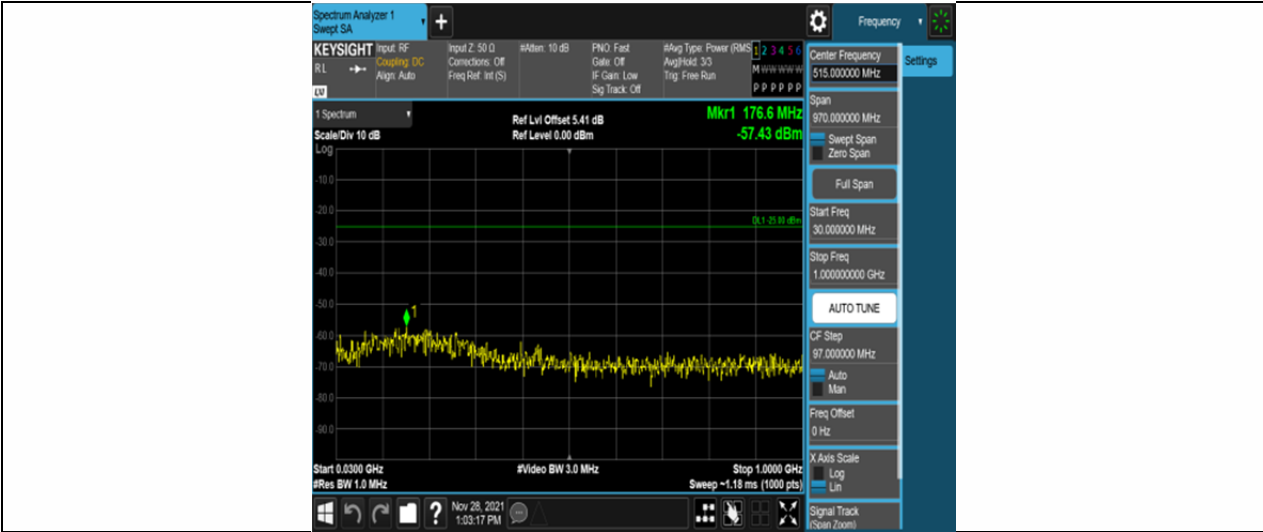

Band41-15MHz-QPSK-41515-75RB#0-Range3:3000~26500MHz

Band41-15MHz-16QAM-39725-75RB#0-Range1:30~1000MHz