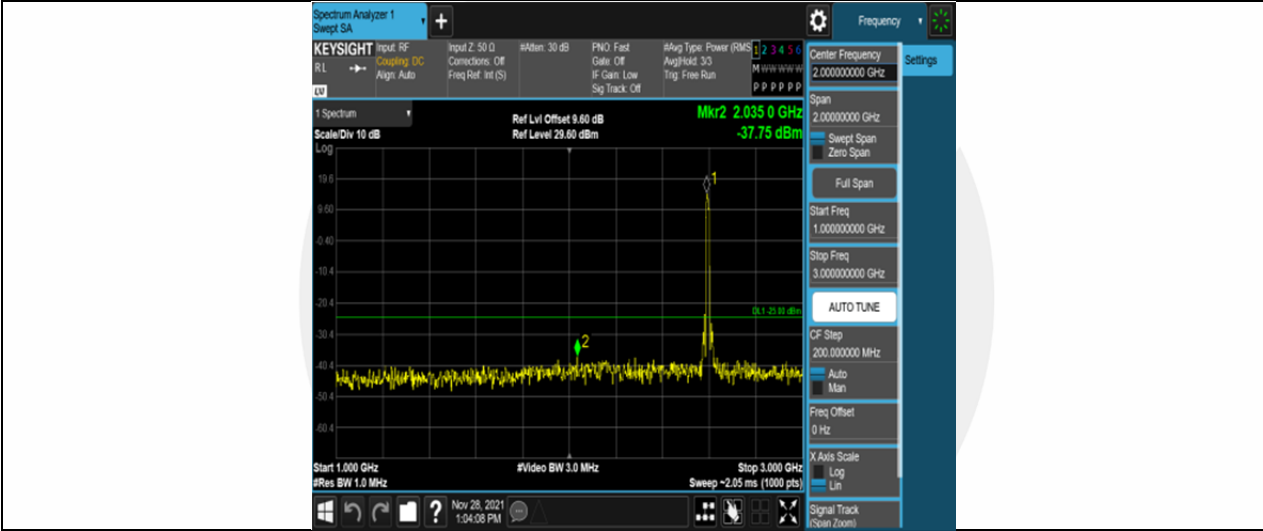

Band41-15MHz-QPSK-40620-75RB#0-Range1:30~1000MHz

Band41-15MHz-QPSK-40620-75RB#0-Range2:1000~3000MHz