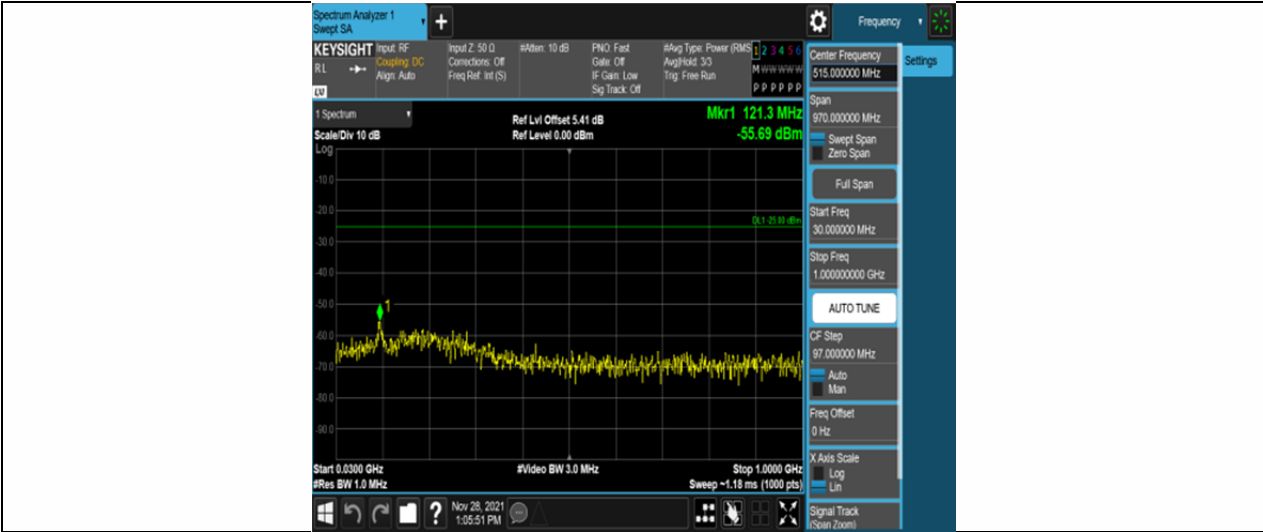

Band41-15MHz-16QAM-40620-75RB#0-Range1:30~1000MHz

Band41-15MHz-16QAM-40620-75RB#0-Range2:1000~3000MHz

Band41-15MHz-16QAM-40620-75RB#0-Range3:3000~26500MHz

Band41-15MHz-16QAM-41515-75RB#0-Range1:30~1000MHz