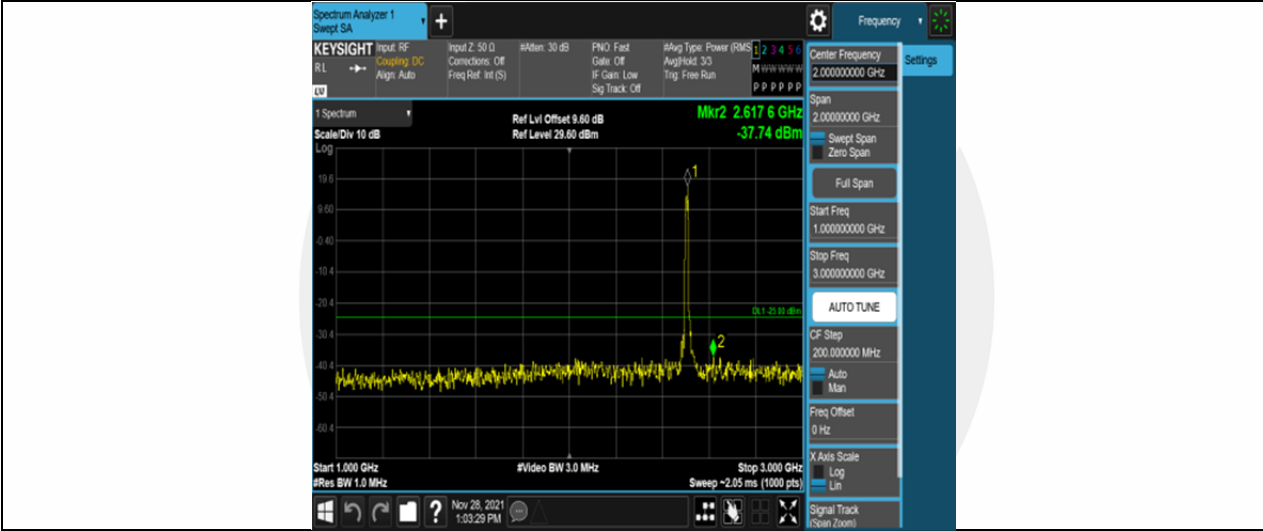

Band41-15MHz-16QAM-39725-75RB#0-Range1:30~1000MHz

Band41-15MHz-16QAM-39725-75RB#0-Range2:1000~3000MHz