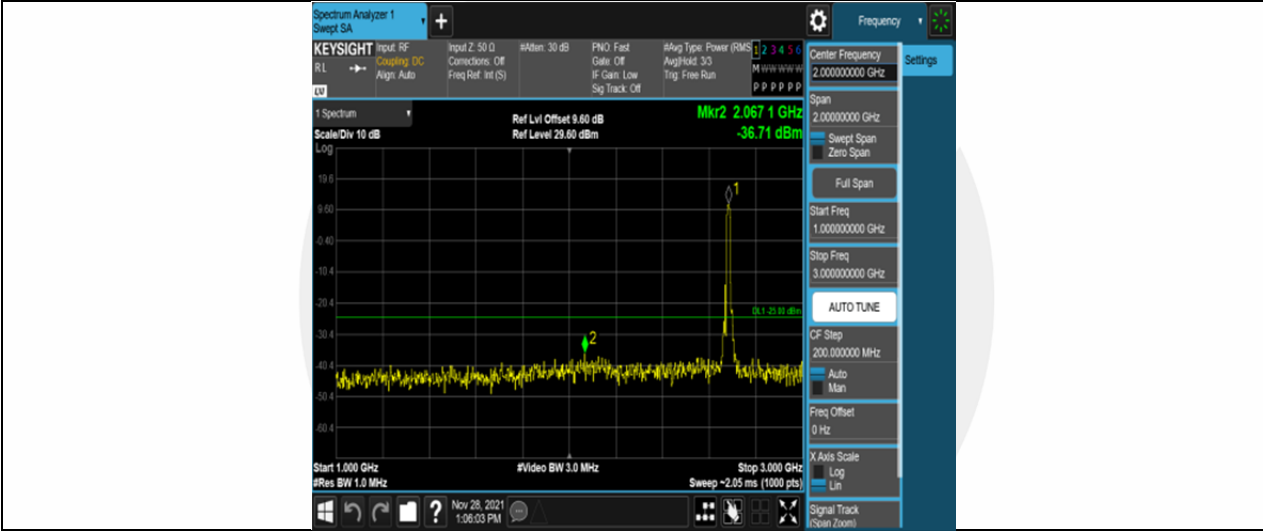

Band41-15MHz-16QAM-40620-75RB#0-Range1:30~1000MHz

Band41-15MHz-16QAM-40620-75RB#0-Range2:1000~3000MHz

Band41-15MHz-16QAM-40620-75RB#0-Range3:3000~26500MHz

Band41-15MHz-16QAM-41515-75RB#0-Range1:30~1000MHz