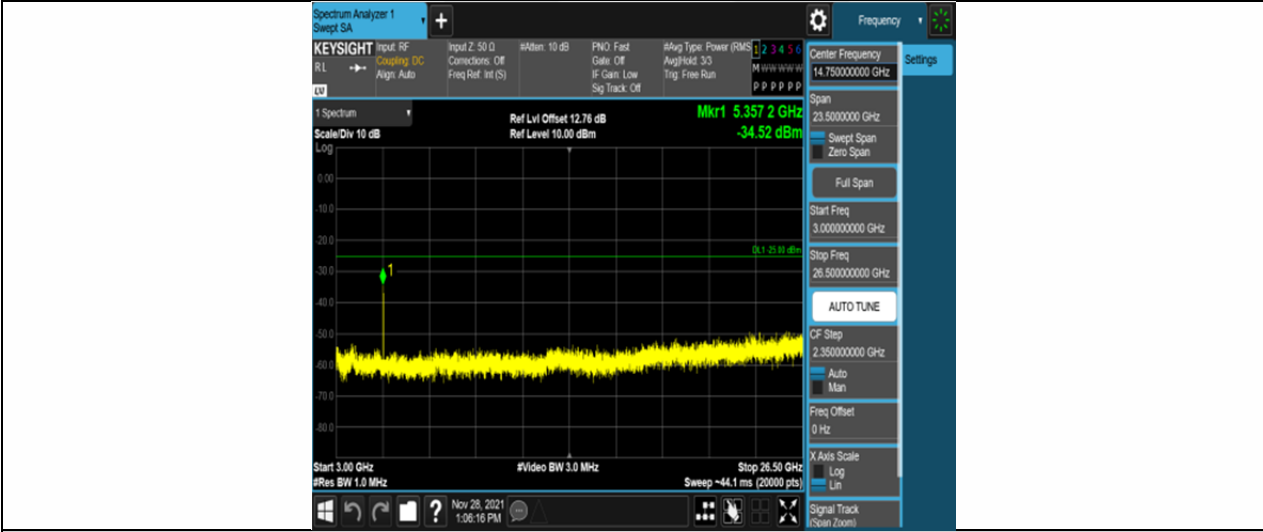

Band41-15MHz-16QAM-41515-75RB#0-Range2:1000~3000MHz

Band41-15MHz-16QAM-41515-75RB#0-Range3:3000~26500MHz