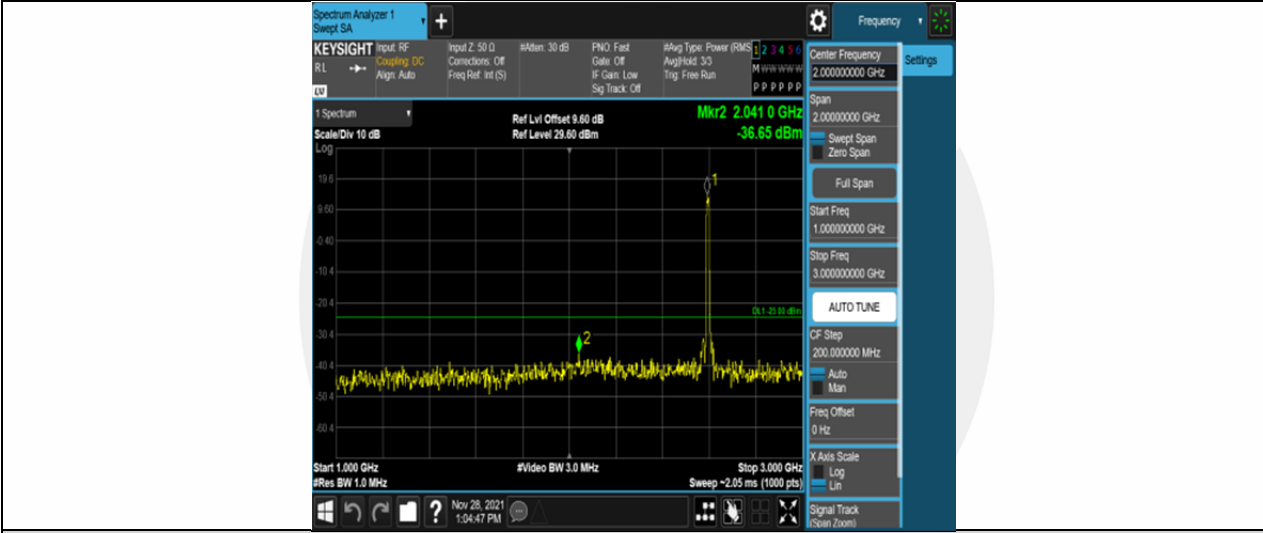

Band41-15MHz-16QAM-40620-75RB#0-Range1:30~1000MHz

Band41-15MHz-16QAM-40620-75RB#0-Range2:1000~3000MHz