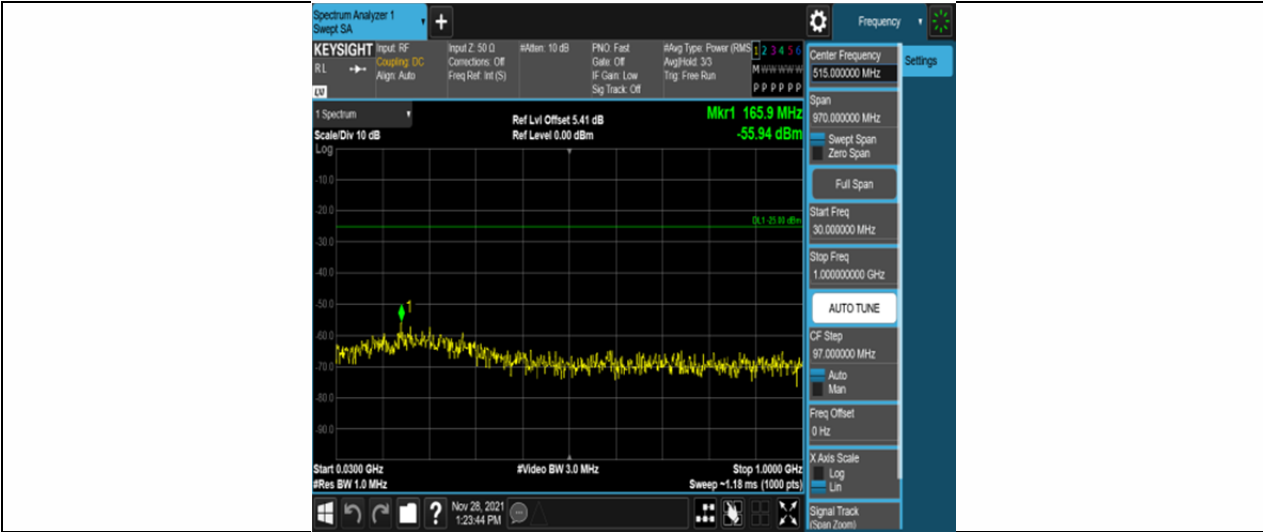

Band41-15MHz-16QAM-41515-75RB#0-Range3:3000~26500MHz

Band41-20MHz-QPSK-39750-100RB#0-Range1:30~1000MHz