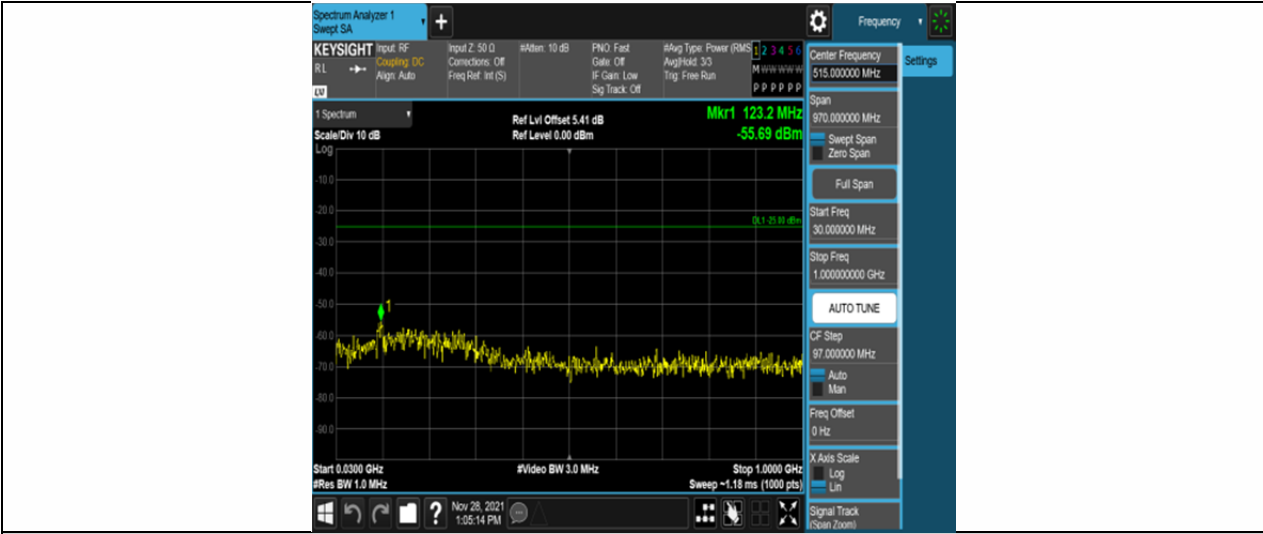

Band41-15MHz-QPSK-40620-75RB#0-Range3:3000~26500MHz

Band41-15MHz-QPSK-41515-75RB#0-Range1:30~1000MHz