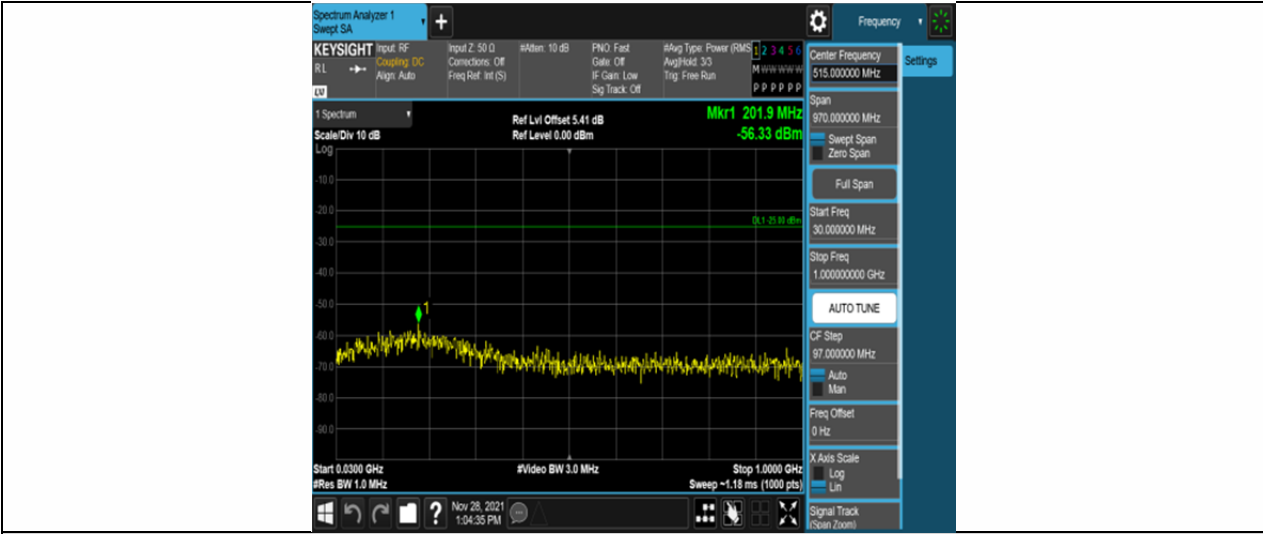

Band41-15MHz-QPSK-41515-75RB#0-Range3:3000~26500MHz

Band41-15MHz-16QAM-39725-75RB#0-Range1:30~1000MHz

Band41-15MHz-16QAM-39725-75RB#0-Range2:1000~3000MHz

Band41-15MHz-16QAM-39725-75RB#0-Range3:3000~26500MHz