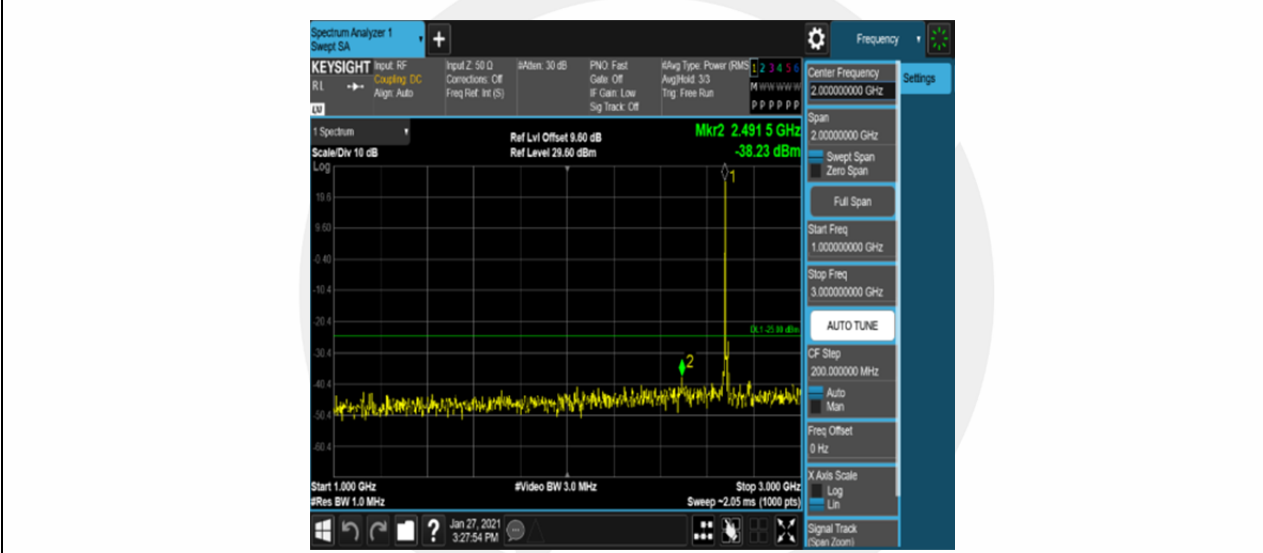

Band41-20MHz-QPSK-39750-100RB#0-Range1:30~1000MHz

Band41-20MHz-QPSK-39750-100RB#0-Range2:1000~3000MHz