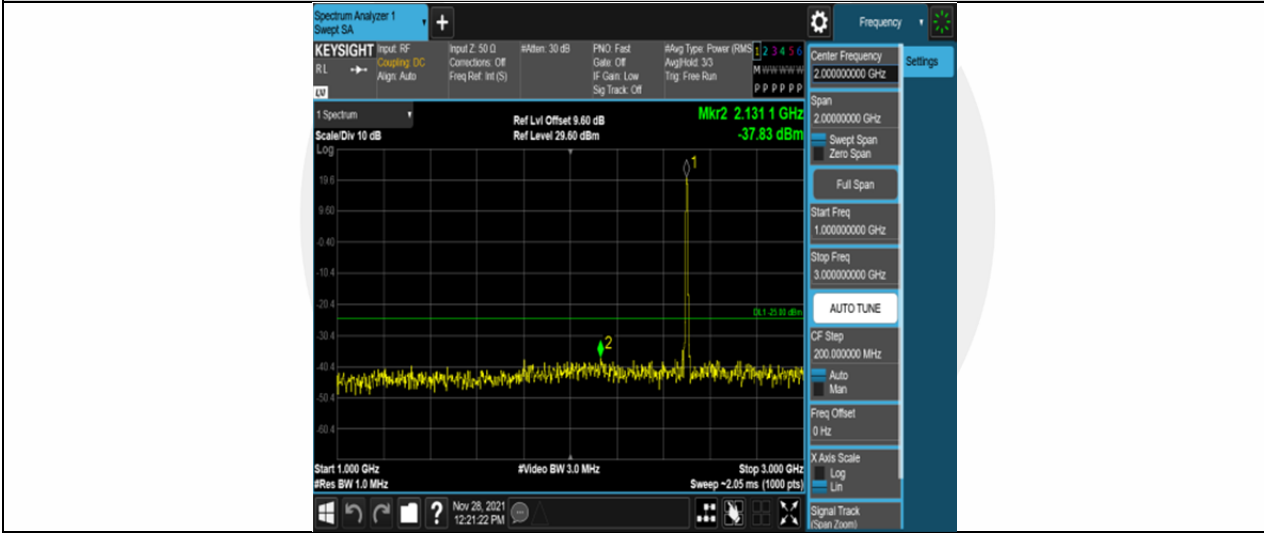

Band41-5MHz-QPSK-39675-25RB#0-Range2:1000~3000MHz