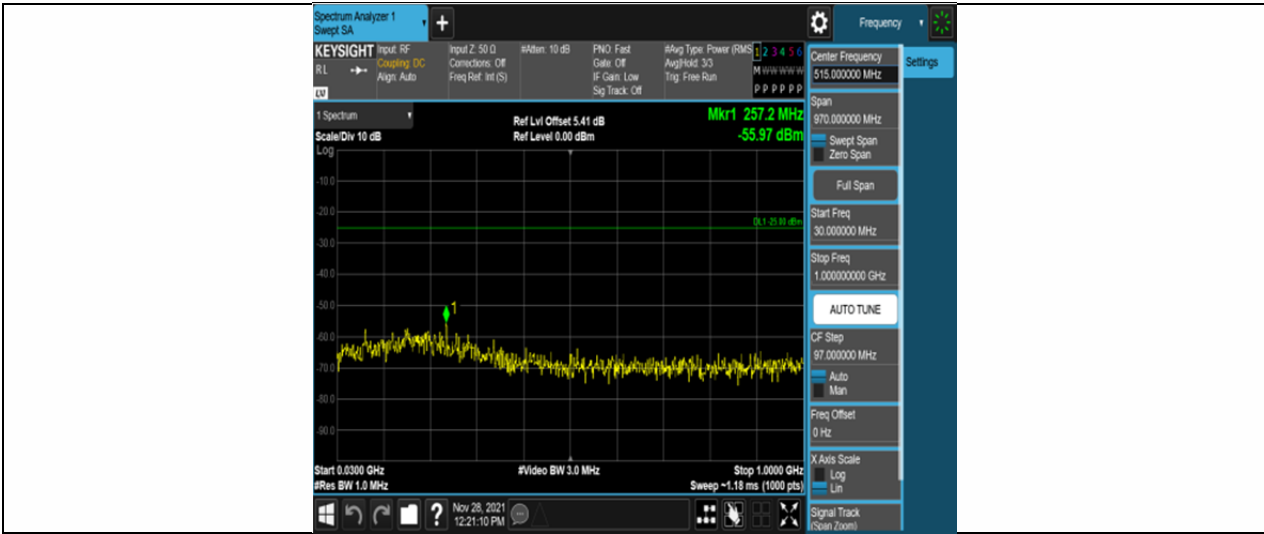

Test Graphs

Band41-5MHz-QPSK-39675-25RB#0-Range1:30~1000MHz