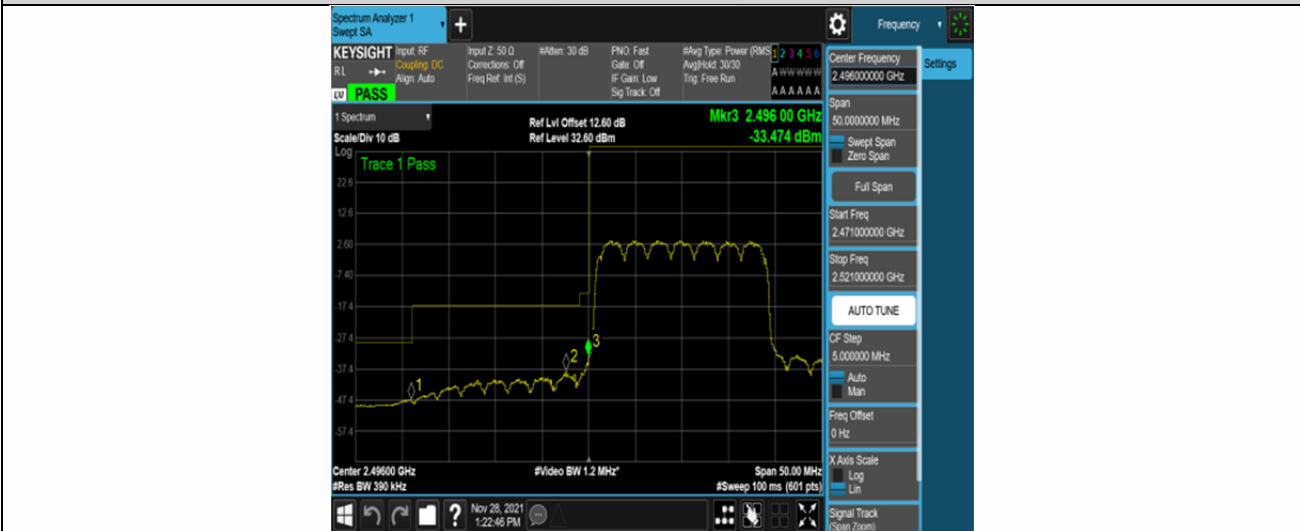

Band41-20MHz-QPSK-41490-100RB#0

Band41-20MHz-16QAM-39750-100RB#0

Band41-20MHz-16QAM-41490-100RB#0

Appendix E: Conducted Spurious Emission

Test Result

Band	Bandwidth	Modulation	Channel	RB Configuration	Frequency Range	Result (dBm)	Verdict
Band41	5MHz	QPSK	39675	25RB#0	Range1:30~1000MHz	-55.97	PASS
Band41	5MHz	QPSK	39675	25RB#0	Range2:1000~3000MHz	-37.83	PASS
Band41	5MHz	QPSK	39675	25RB#0	Range3:3000~26500MHz	-26.98	PASS
Band41	5MHz	QPSK	40620	25RB#0	Range1:30~1000MHz	-57.17	PASS
Band41	5MHz	QPSK	40620	25RB#0	Range2:1000~3000MHz	-36.89	PASS
Band41	5MHz	QPSK	40620	25RB#0	Range3:3000~26500MHz	-29.71	PASS
Band41	5MHz	QPSK	41565	25RB#0	Range1:30~1000MHz	-53.44	PASS
Band41	5MHz	QPSK	41565	25RB#0	Range2:1000~3000MHz	-37.41	PASS
Band41	5MHz	QPSK	41565	25RB#0	Range3:3000~26500MHz	-31.52	PASS
Band41	5MHz	16QAM	39675	25RB#0	Range1:30~1000MHz	-58.49	PASS
Band41	5MHz	16QAM	39675	25RB#0	Range2:1000~3000MHz	-36.85	PASS
Band41	5MHz	16QAM	39675	25RB#0	Range3:3000~26500MHz	-48.72	PASS
Band41	5MHz	16QAM	40620	25RB#0	Range1:30~1000MHz	-53.74	PASS
Band41	5MHz	16QAM	40620	25RB#0	Range2:1000~3000MHz	-37.2	PASS
Band41	5MHz	16QAM	40620	25RB#0	Range3:3000~26500MHz	-29.07	PASS
Band41	5MHz	16QAM	41565	25RB#0	Range1:30~1000MHz	-53.74	PASS
Band41	5MHz	16QAM	41565	25RB#0	Range2:1000~	-37.77	PASS