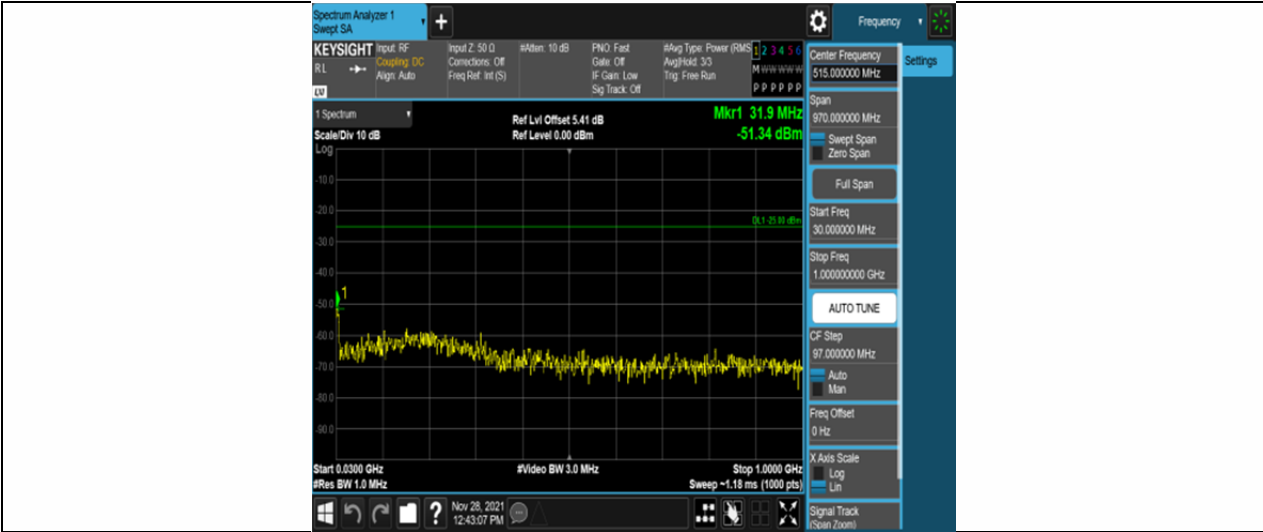

Band41-10MHz-QPSK-40620-50RB#0-Range1:30~1000MHz