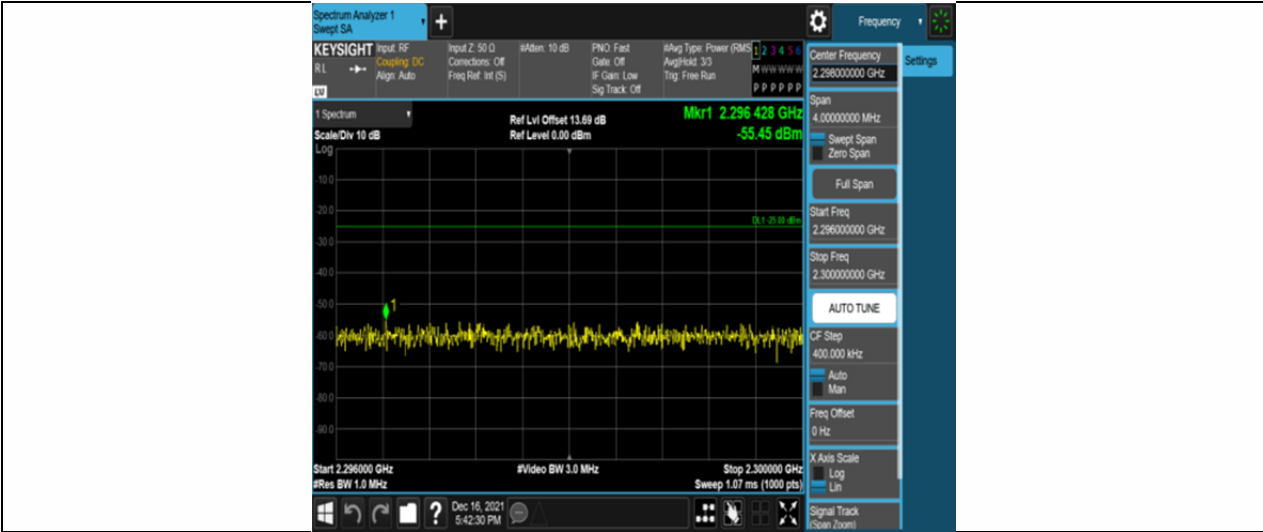

Band30-5MHz-16QAM-27735-25RB#0-Range5:2296~2300MHz