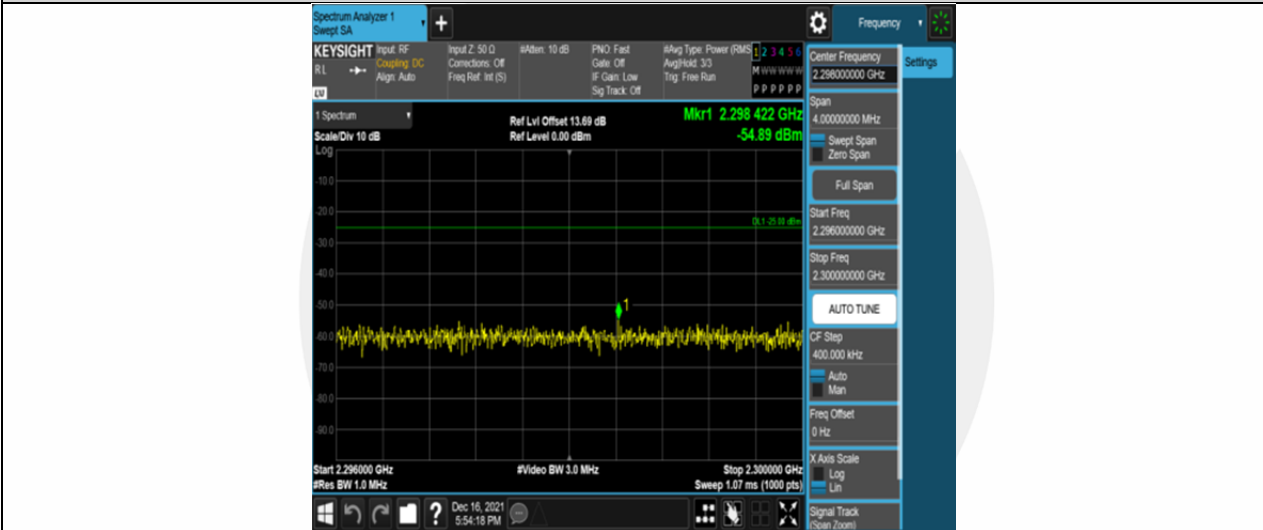

Band30-10MHz-QPSK-27710-50RB#0-Range5:2296~2300MHz