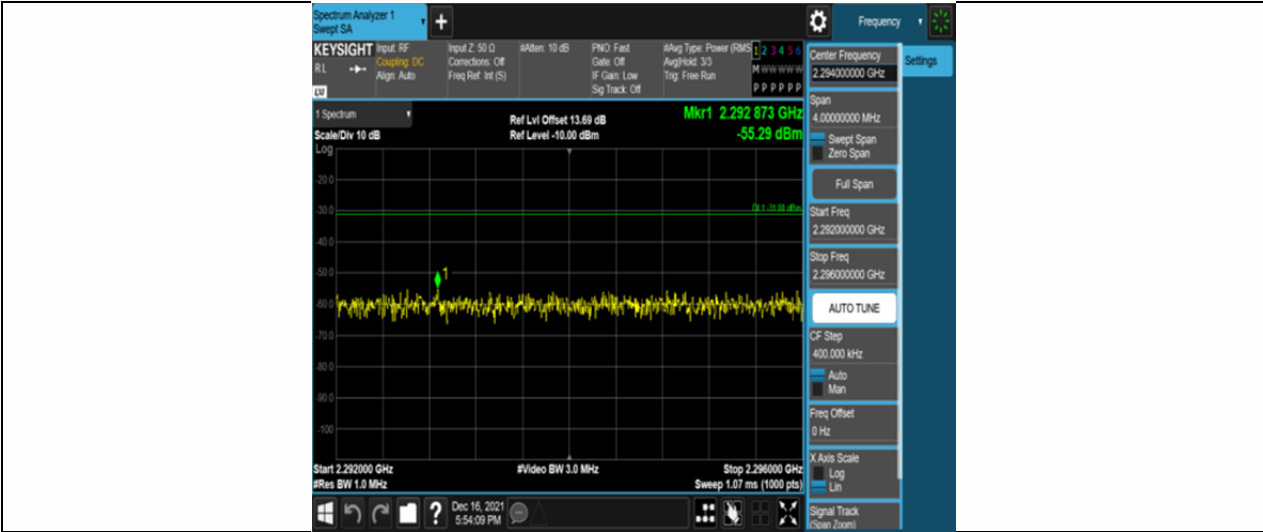

Band30-10MHz-QPSK-27710-50RB#0-Range4:2292~2296MHz