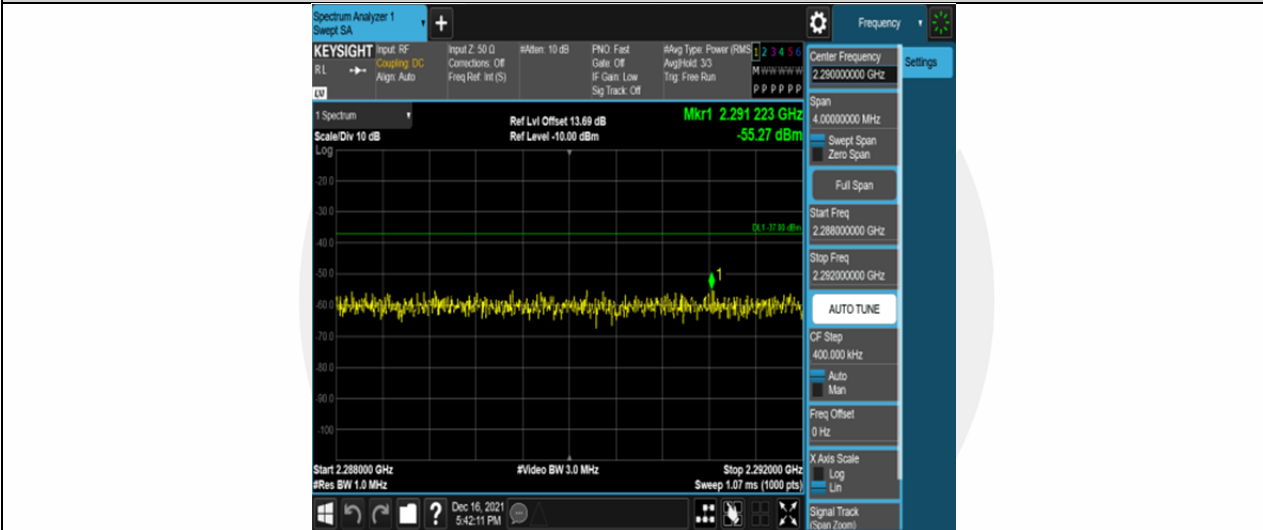

Band30-5MHz-16QAM-27710-25RB#0-Range12:2360~2365MHz

Band30-5MHz-16QAM-27710-25RB#0-Range13:2365~26500MHz

Band30-5MHz-16QAM-27735-25RB#0-Range1:30~1000MHz

Band30-5MHz-16QAM-27735-25RB#0-Range2:1000~2288MHz