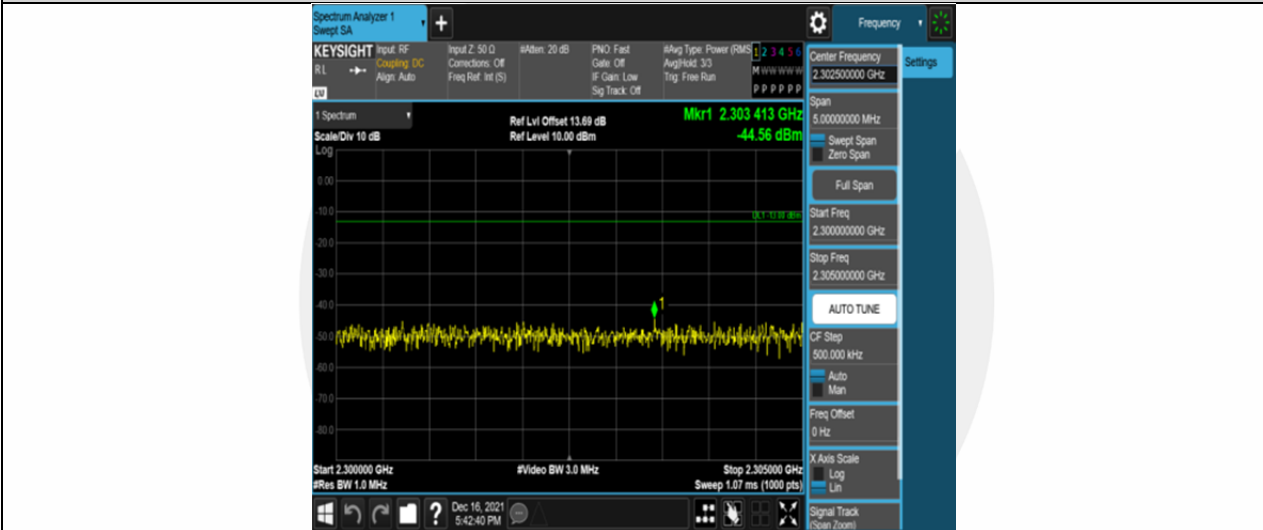

Band30-5MHz-16QAM-27735-25RB#0-Range6:2300~2305MHz