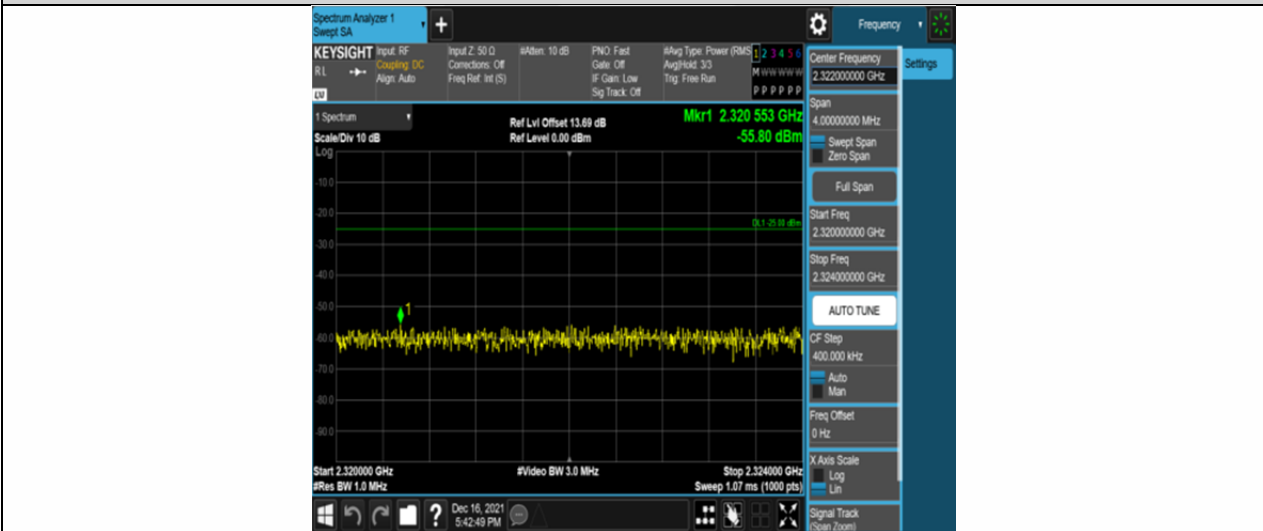

Band30-5MHz-16QAM-27735-25RB#0-Range3:2288~2292MHz

Band30-5MHz-16QAM-27735-25RB#0-Range4:2292~2296MHz

Band30-5MHz-16QAM-27735-25RB#0-Range5:2296~2300MHz

Band30-5MHz-16QAM-27735-25RB#0-Range6:2300~2305MHz