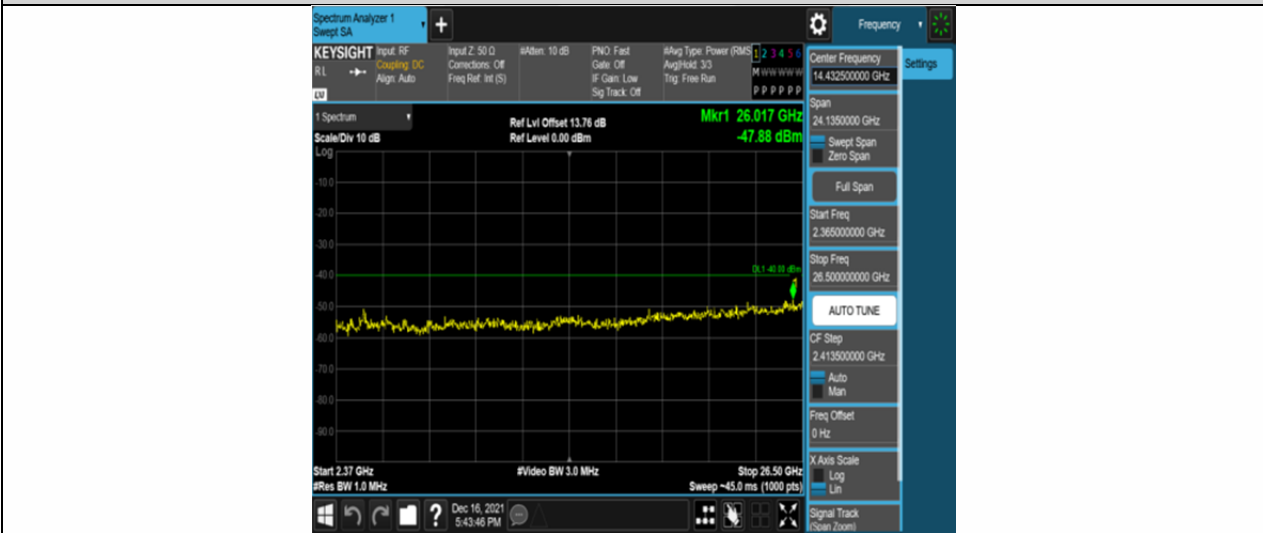

Band30-5MHz-16QAM-27735-25RB#0-Range13:2365~2650MHz