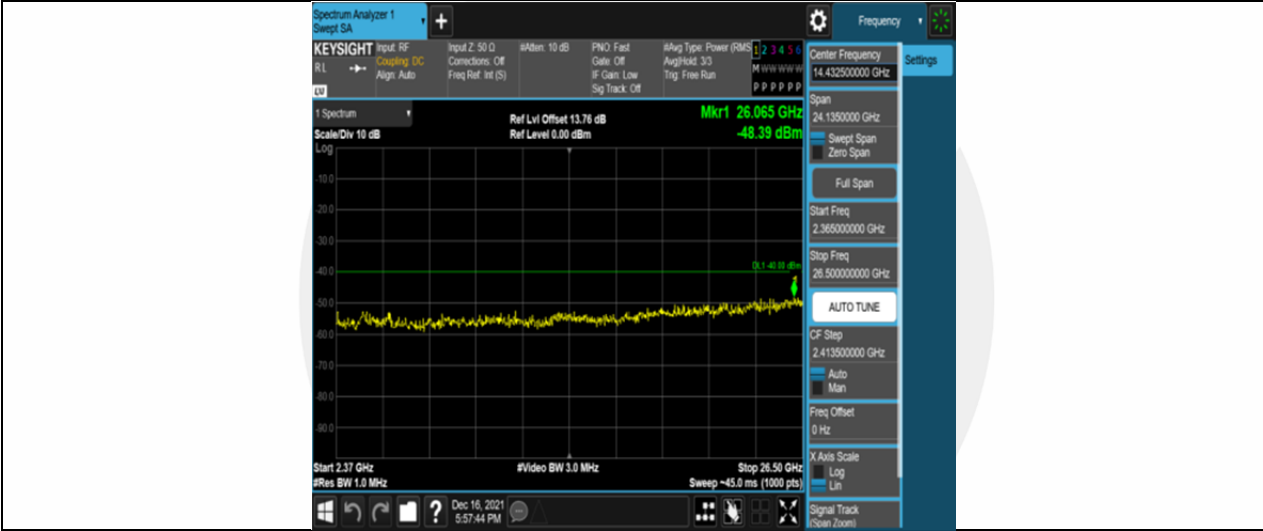

Band30-10MHz-16QAM-27710-50RB#0-Range9:2328~2337MHz

Band30-10MHz-16QAM-27710-50RB#0-Range10:2337~2341MHz

Band30-10MHz-16QAM-27710-50RB#0-Range11:2341~2345MHz

Band30-10MHz-16QAM-27710-50RB#0-Range12:2360~2365MHz