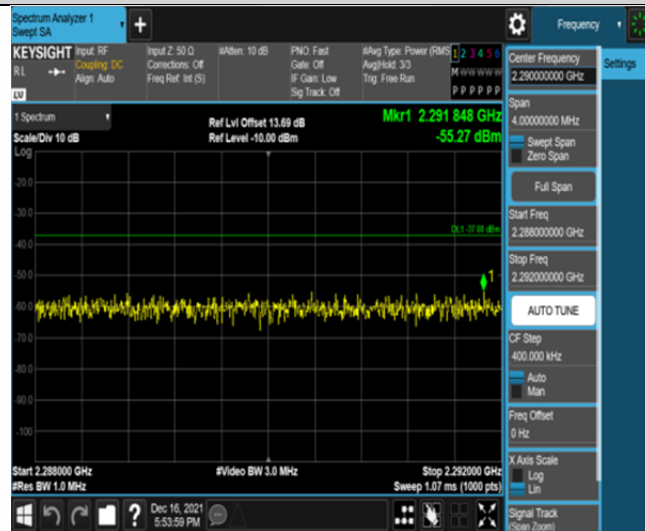

Band30-10MHz-QPSK-27710-50RB#0-Range3:2288~2292MHz