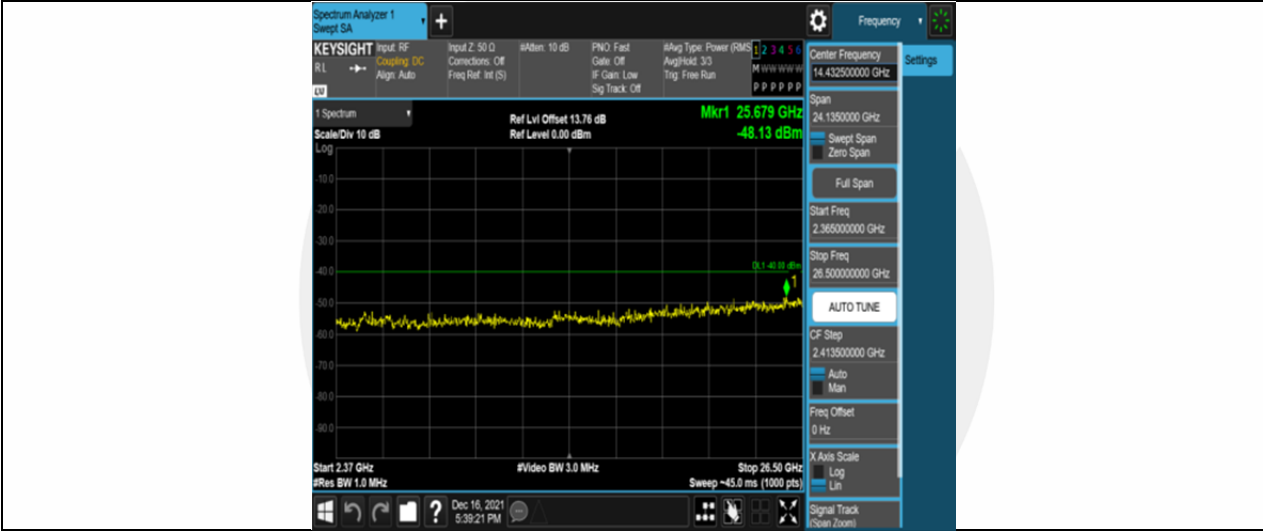

Band30-5MHz-16QAM-27710-25RB#0-Range12:2360~2365MHz

Band30-5MHz-16QAM-27710-25RB#0-Range13:2365~26500MHz

Band30-5MHz-16QAM-27735-25RB#0-Range1:30~1000MHz

Band30-5MHz-16QAM-27735-25RB#0-Range2:1000~2288MHz