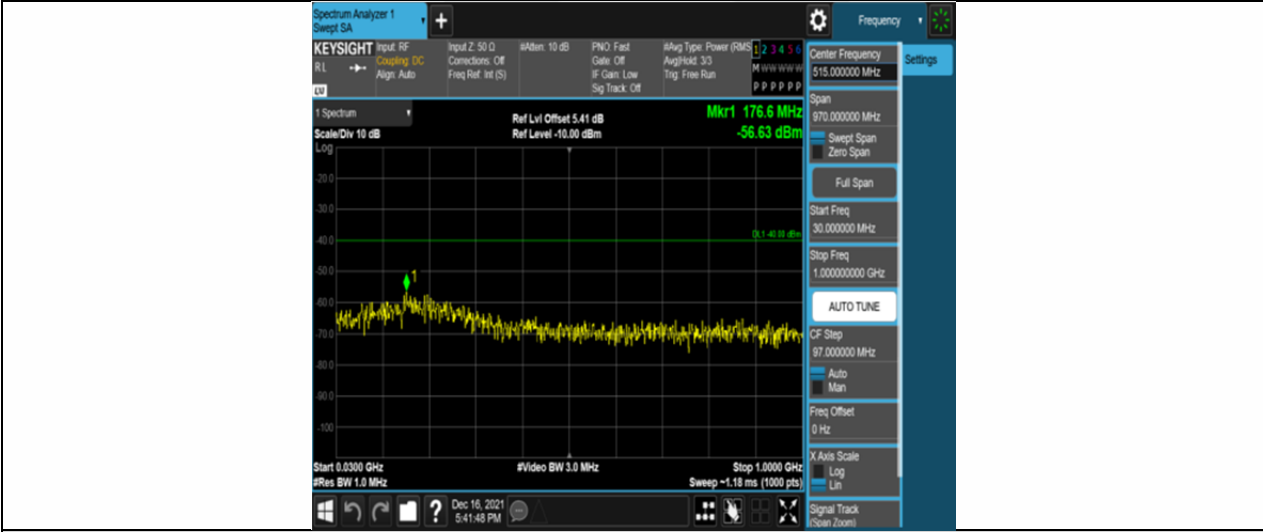

Band30-5MHz-16QAM-27710-25RB#0-Range12:2360~2365MHz

Band30-5MHz-16QAM-27710-25RB#0-Range13:2365~26500MHz

Band30-5MHz-16QAM-27735-25RB#0-Range1:30~1000MHz

Band30-5MHz-16QAM-27735-25RB#0-Range2:1000~2288MHz