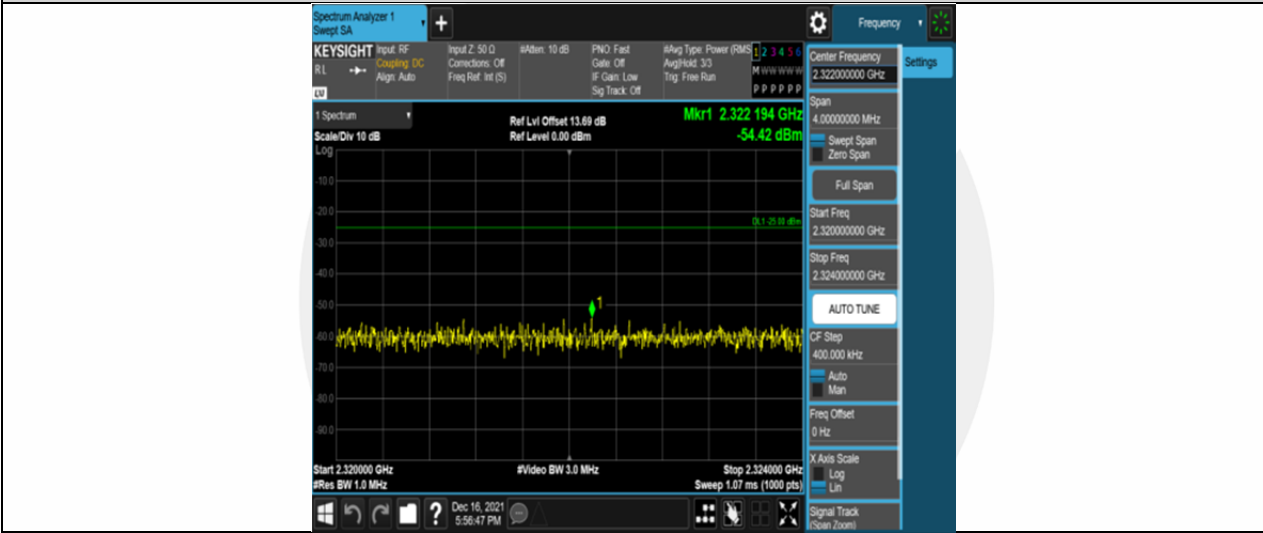

Band30-10MHz-16QAM-27710-50RB#0-Range7:2320~2324MHz