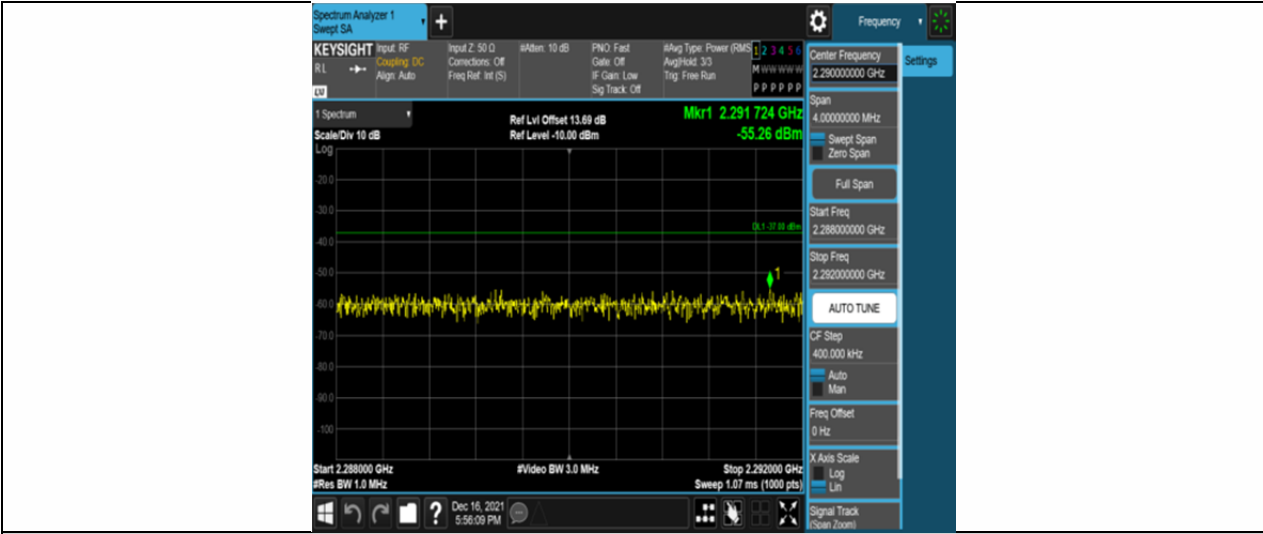

Band30-10MHz-16QAM-27710-50RB#0-Range3:2288~2292MHz