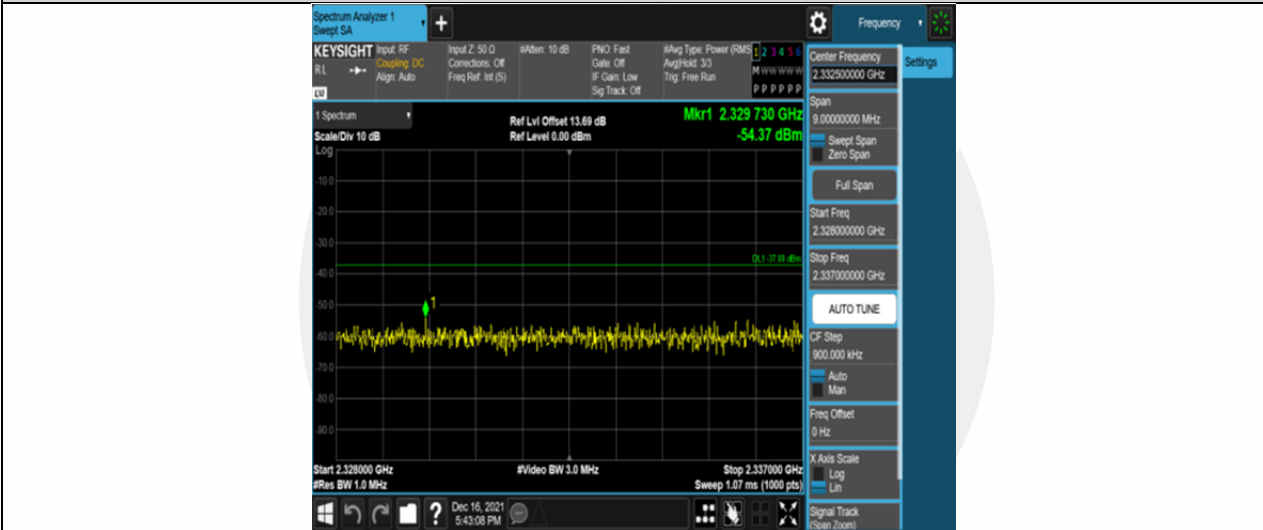

Band30-5MHz-16QAM-27735-25RB#0-Range9:2328~2337MHz