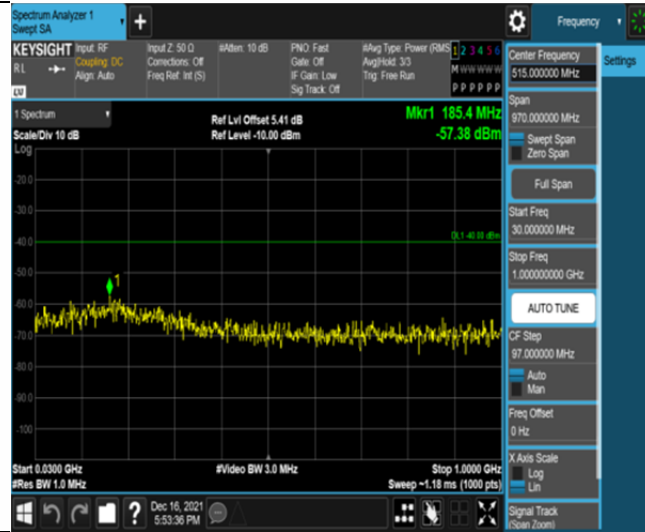

Band30-10MHz-QPSK-27710-50RB#0-Range1:30~1000MHz