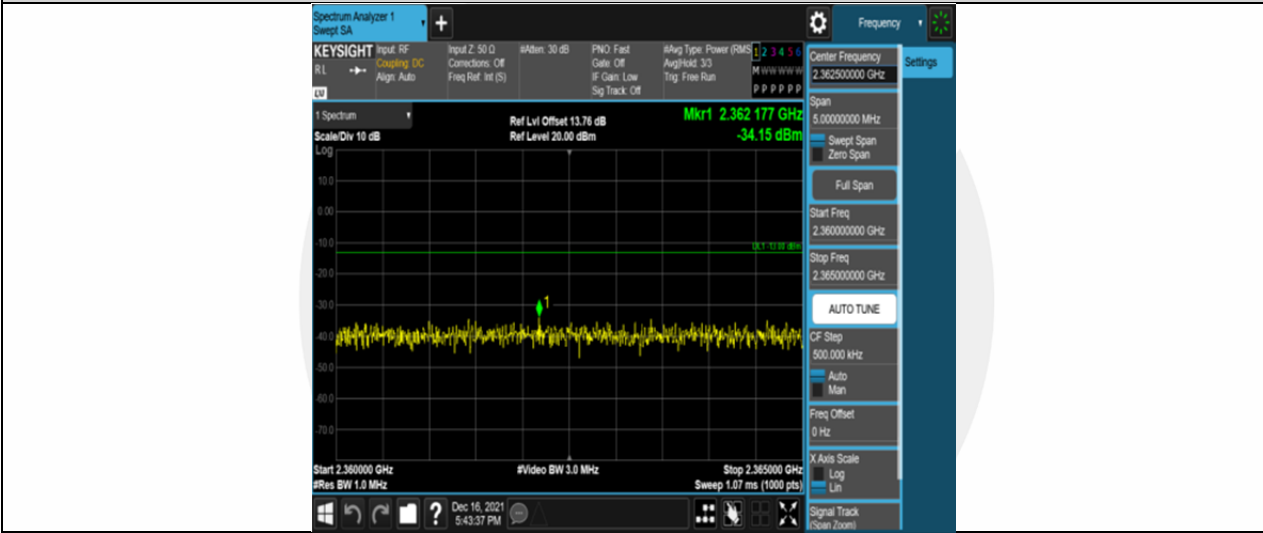

Band30-5MHz-16QAM-27735-25RB#0-Range12:2360~2365MHz