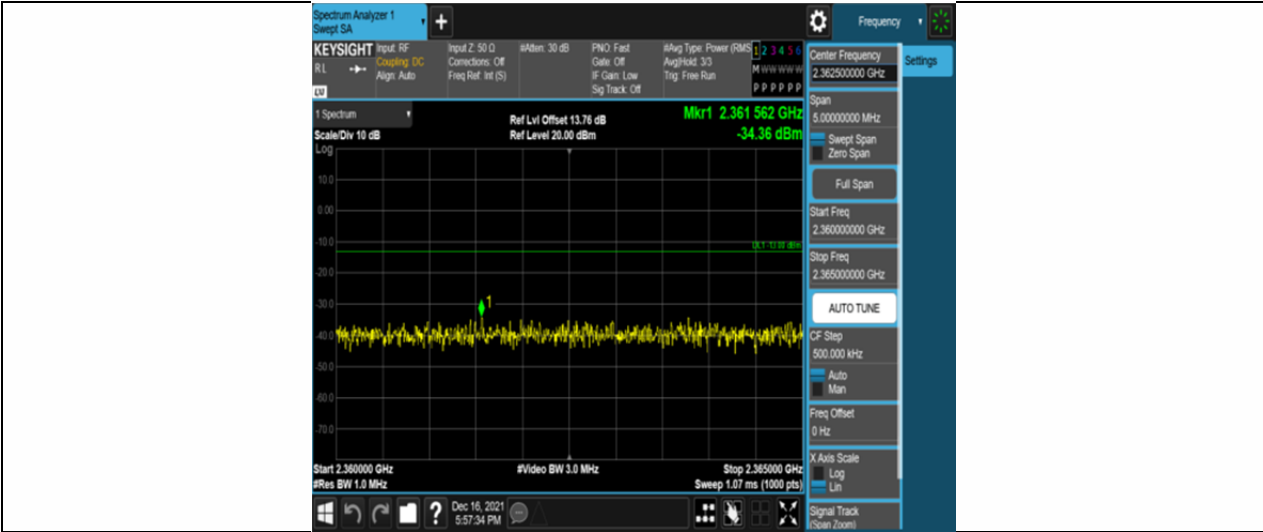

Band30-10MHz-16QAM-27710-50RB#0-Range12:2360~2365MHz