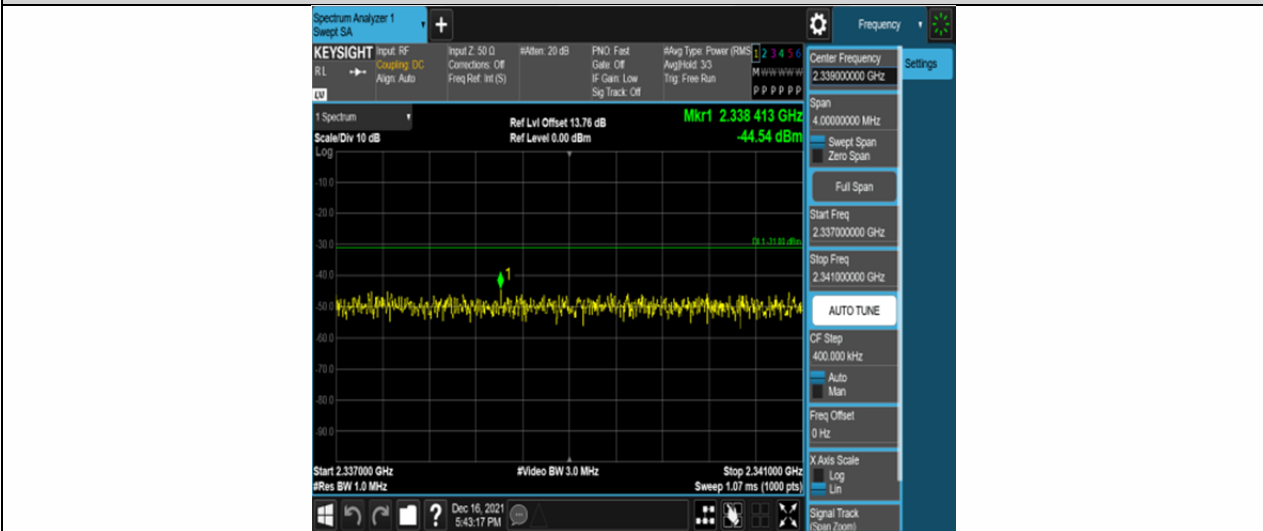

Band30-5MHz-16QAM-27735-25RB#0-Range10:2337~2341MHz