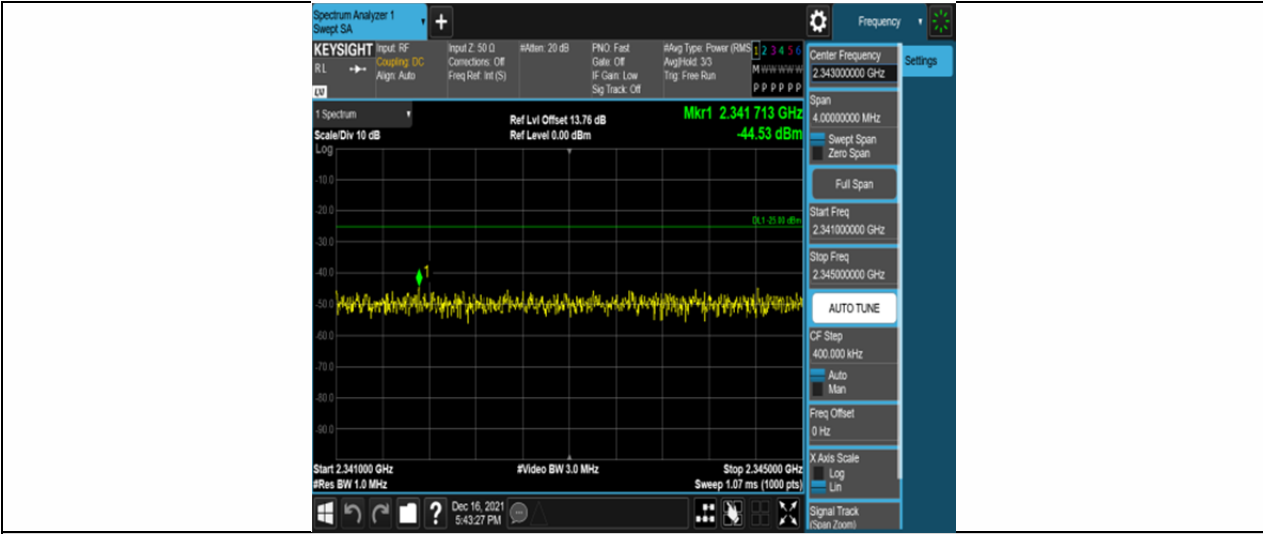

Band30-5MHz-16QAM-27735-25RB#0-Range7:2320~2324MHz

Band30-5MHz-16QAM-27735-25RB#0-Range8:2324~2328MHz

Band30-5MHz-16QAM-27735-25RB#0-Range9:2328~2337MHz

Band30-5MHz-16QAM-27735-25RB#0-Range10:2337~2341MHz