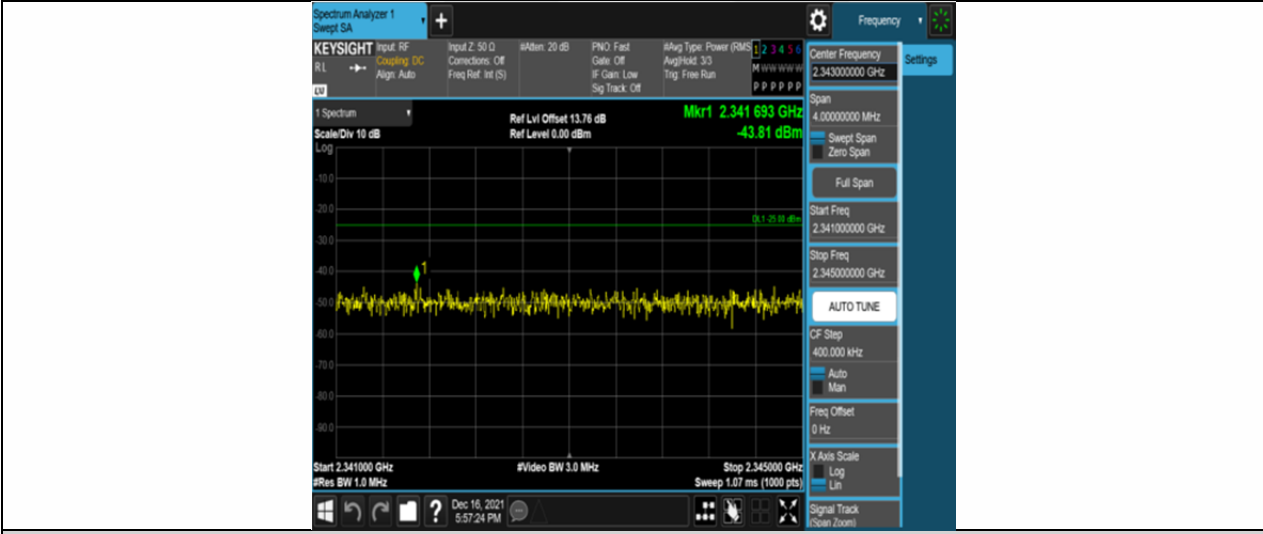

Band30-10MHz-16QAM-27710-50RB#0-Range11:2341~2345MHz