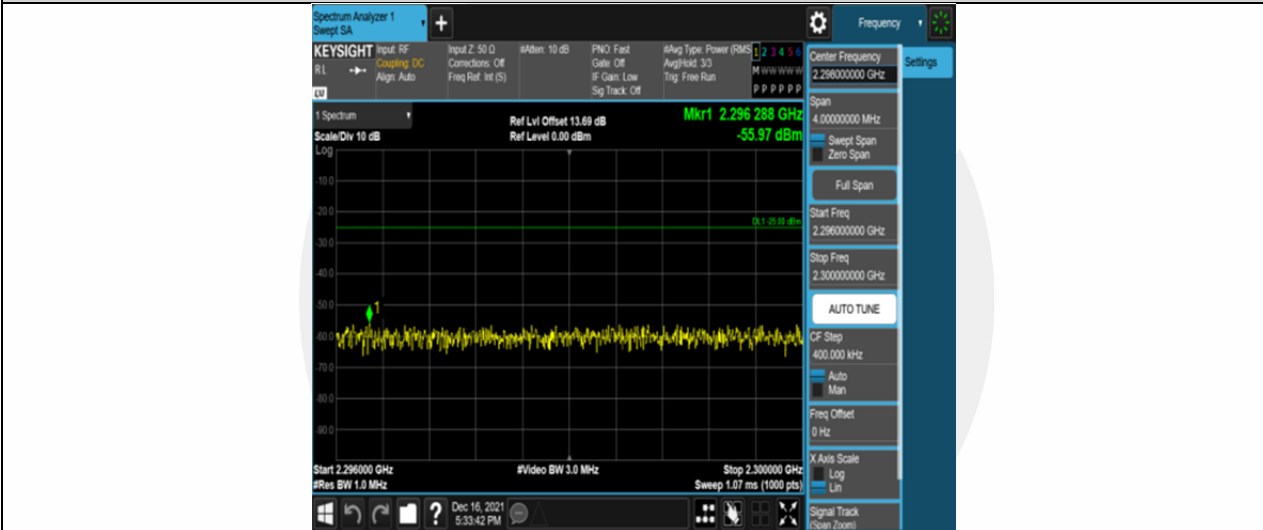

Band30-5MHz-16QAM-27685-25RB#0-Range4:2292~2296MHz

Band30-5MHz-16QAM-27685-25RB#0-Range5:2296~2300MHz