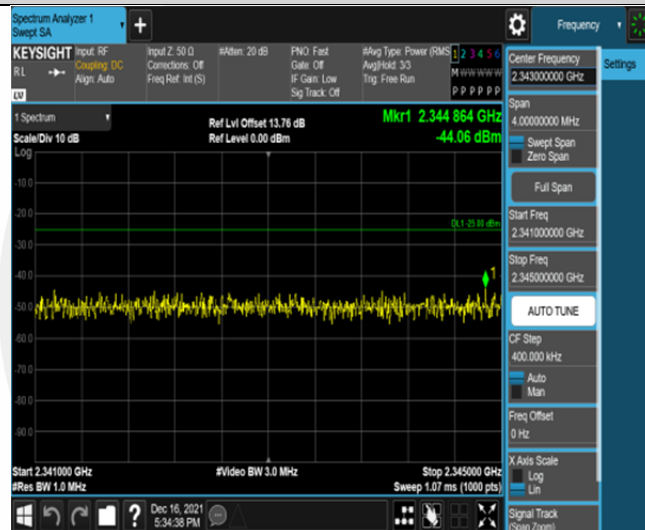

Band30-5MHz-16QAM-27685-25RB#0-Range7:2320~2324MHz

Band30-5MHz-16QAM-27685-25RB#0-Range8:2324~2328MHz

Band30-5MHz-16QAM-27685-25RB#0-Range9:2328~2337MHz

Band30-5MHz-16QAM-27685-25RB#0-Range10:2337~2341MHz