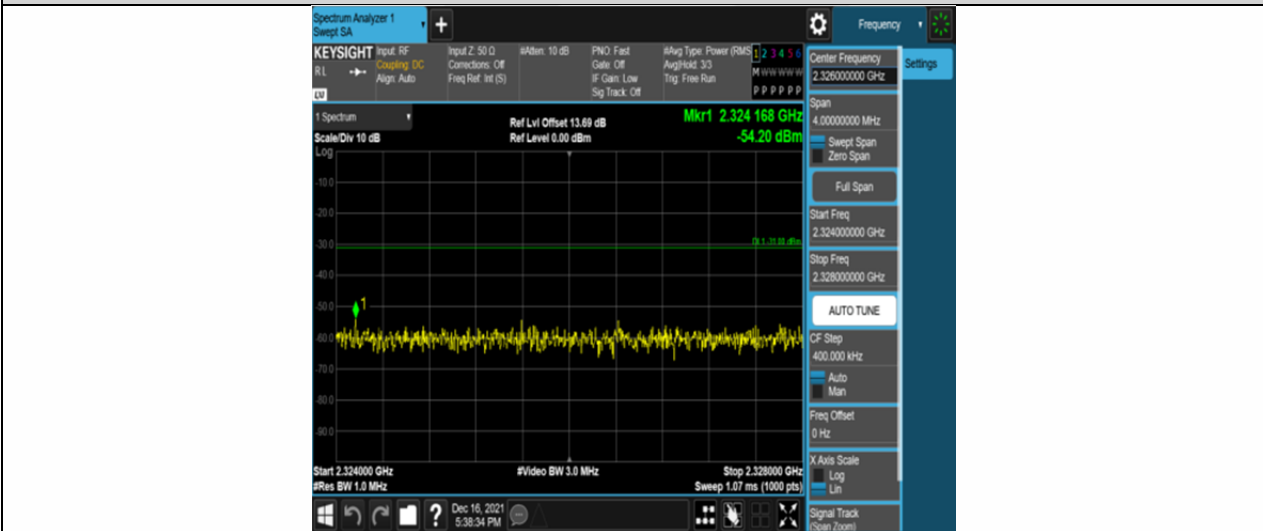

Band30-5MHz-16QAM-27710-25RB#0-Range7:2320~2324MHz

Band30-5MHz-16QAM-27710-25RB#0-Range8:2324~2328MHz