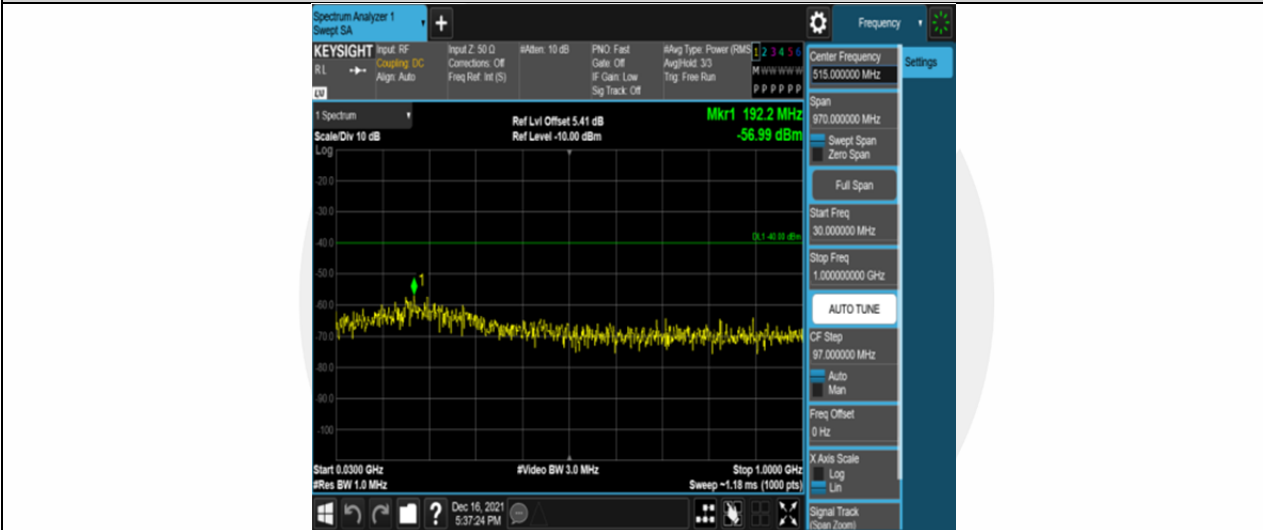

Band30-5MHz-16QAM-27685-25RB#0-Range13:2365~26500MHz

Band30-5MHz-16QAM-27710-25RB#0-Range1:30~1000MHz