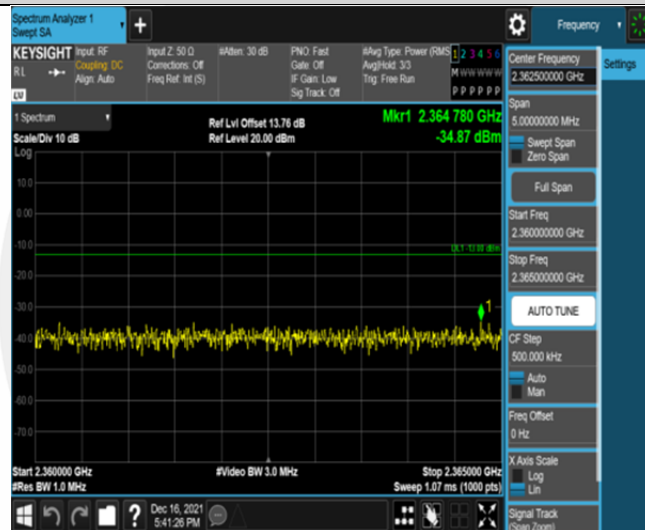

Band30-5MHz-QPSK-27735-25RB#0-Range11:2341~2345MHz

Band30-5MHz-QPSK-27735-25RB#0-Range12:2360~2365MHz