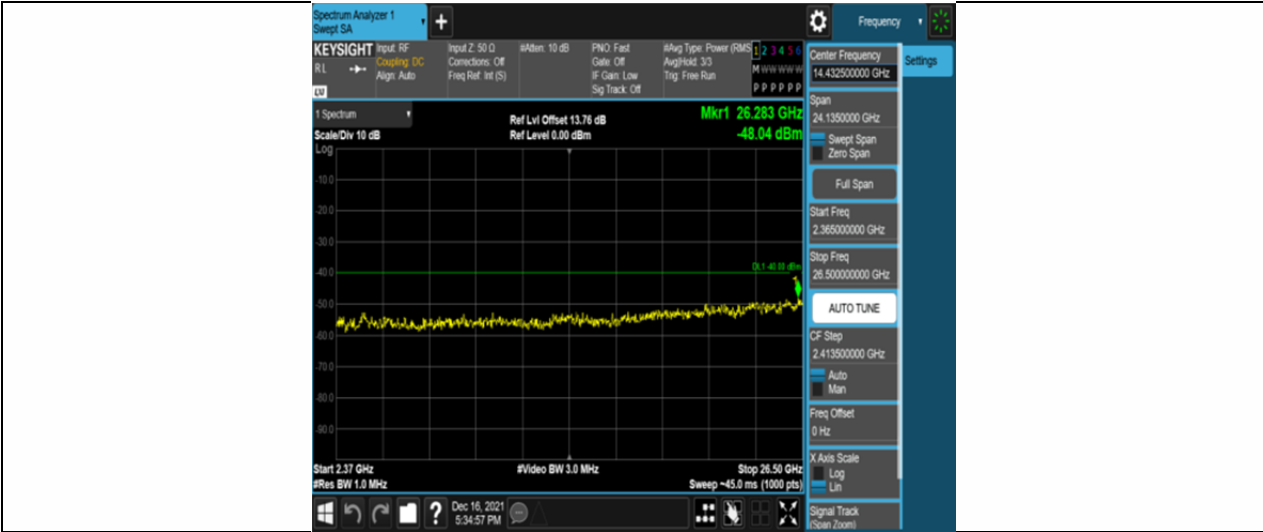

Band30-5MHz-16QAM-27685-25RB#0-Range12:2360~2365MHz

Band30-5MHz-16QAM-27685-25RB#0-Range13:2365~26500MHz