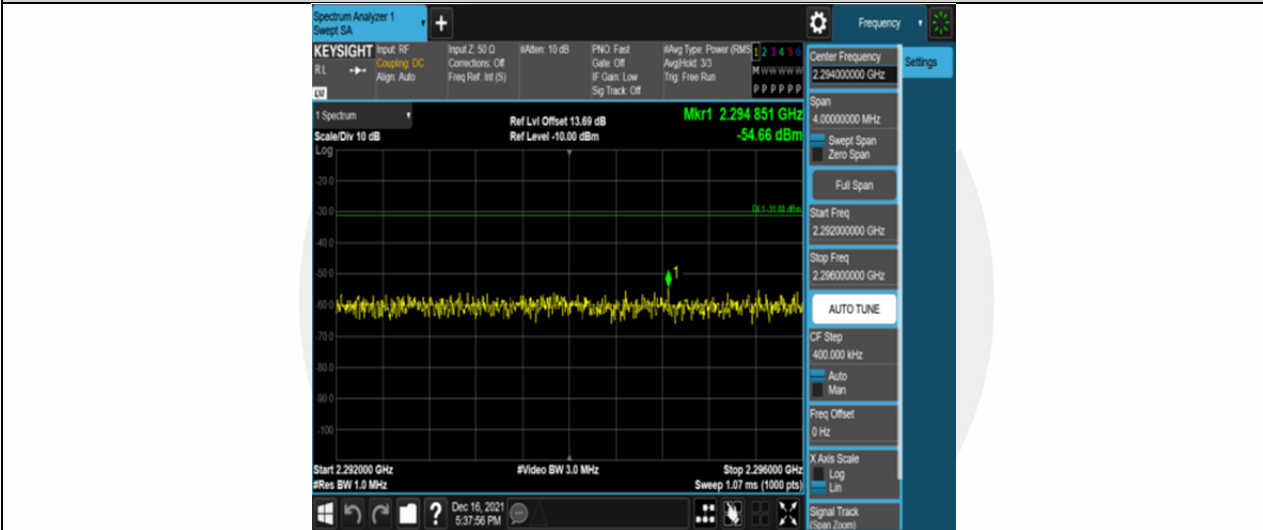

Band30-5MHz-16QAM-27710-25RB#0-Range3:2288~2292MHz

Band30-5MHz-16QAM-27710-25RB#0-Range4:2292~2296MHz