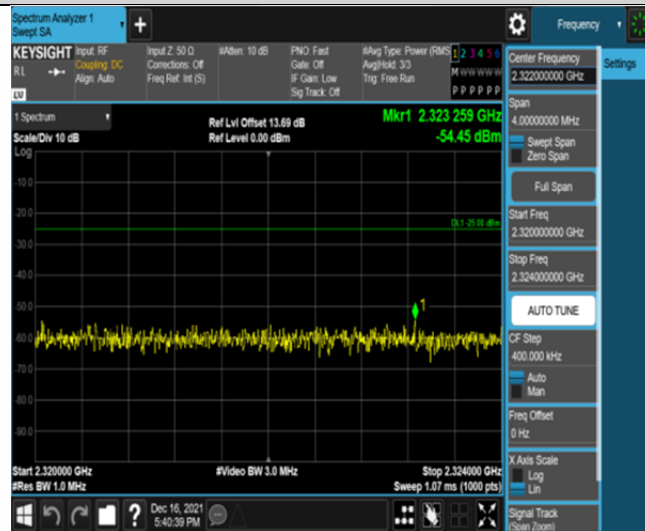

Band30-5MHz-QPSK-27735-25RB#0-Range6:2300~2305MHz

Band30-5MHz-QPSK-27735-25RB#0-Range7:2320~2324MHz