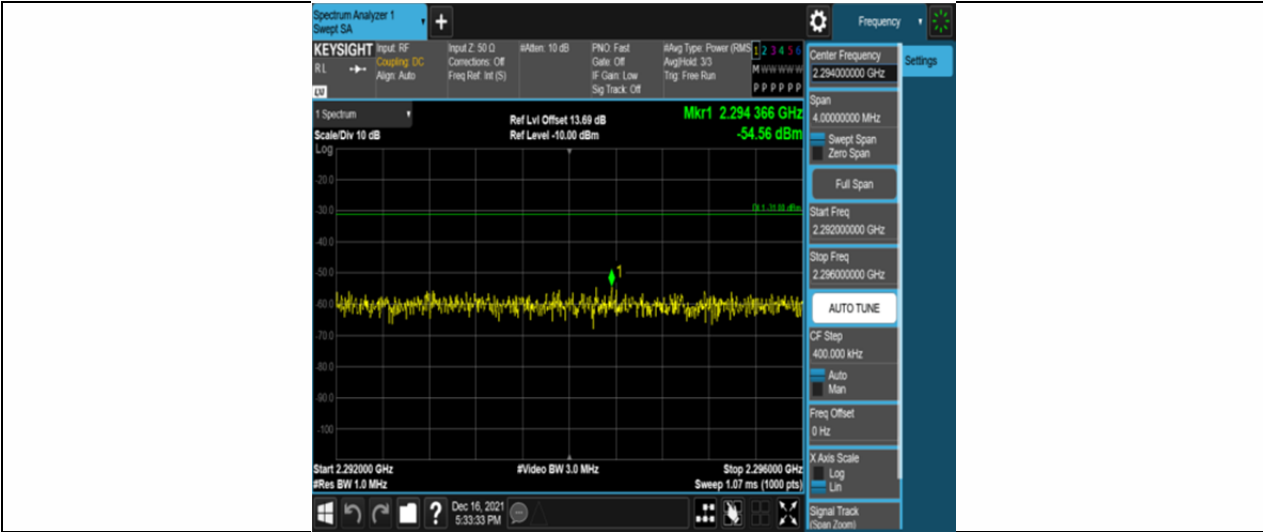

Band30-5MHz-16QAM-27685-25RB#0-Range3:2288~2292MHz

Band30-5MHz-16QAM-27685-25RB#0-Range4:2292~2296MHz