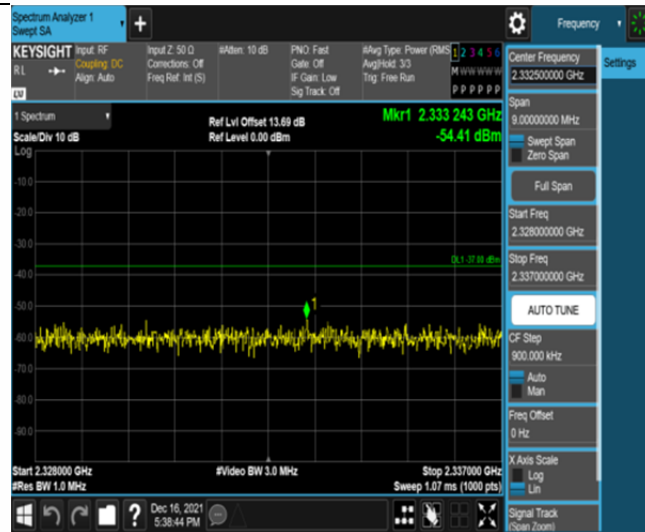

Band30-5MHz-16QAM-27710-25RB#0-Range8:2324~2328MHz

Band30-5MHz-16QAM-27710-25RB#0-Range9:2328~2337MHz