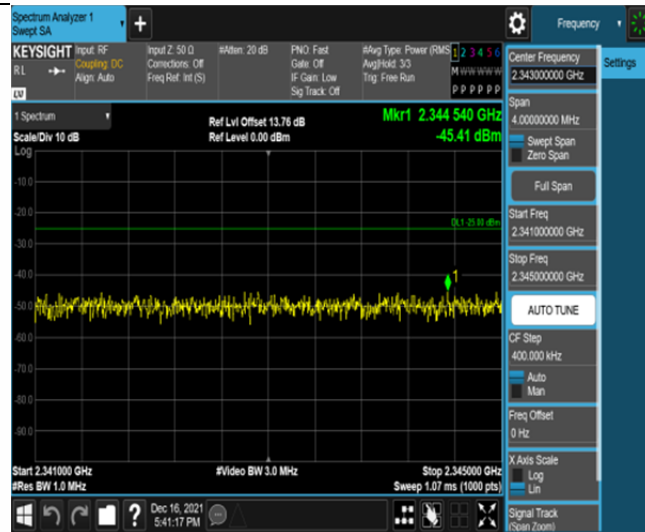

Band30-5MHz-QPSK-27735-25RB#0-Range6:2300~2305MHz

Band30-5MHz-QPSK-27735-25RB#0-Range7:2320~2324MHz

Band30-5MHz-QPSK-27735-25RB#0-Range8:2324~2328MHz

Band30-5MHz-QPSK-27735-25RB#0-Range9:2328~2337MHz

Band30-5MHz-QPSK-27735-25RB#0-Range10:2337~2341MHz