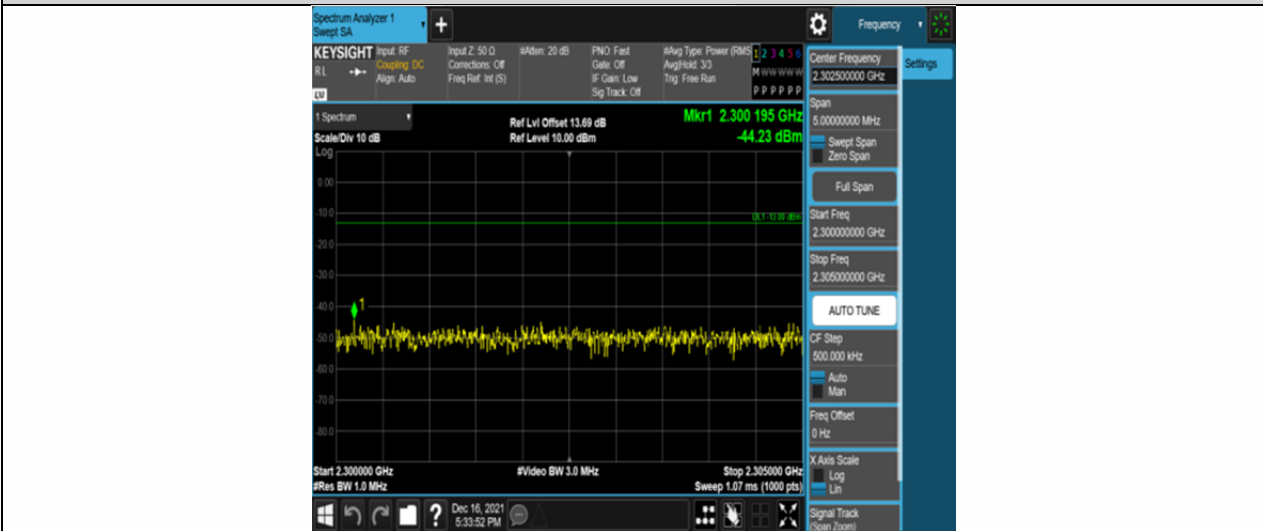

Band30-5MHz-16QAM-27685-25RB#0-Range5:2296~2300MHz

Band30-5MHz-16QAM-27685-25RB#0-Range6:2300~2305MHz