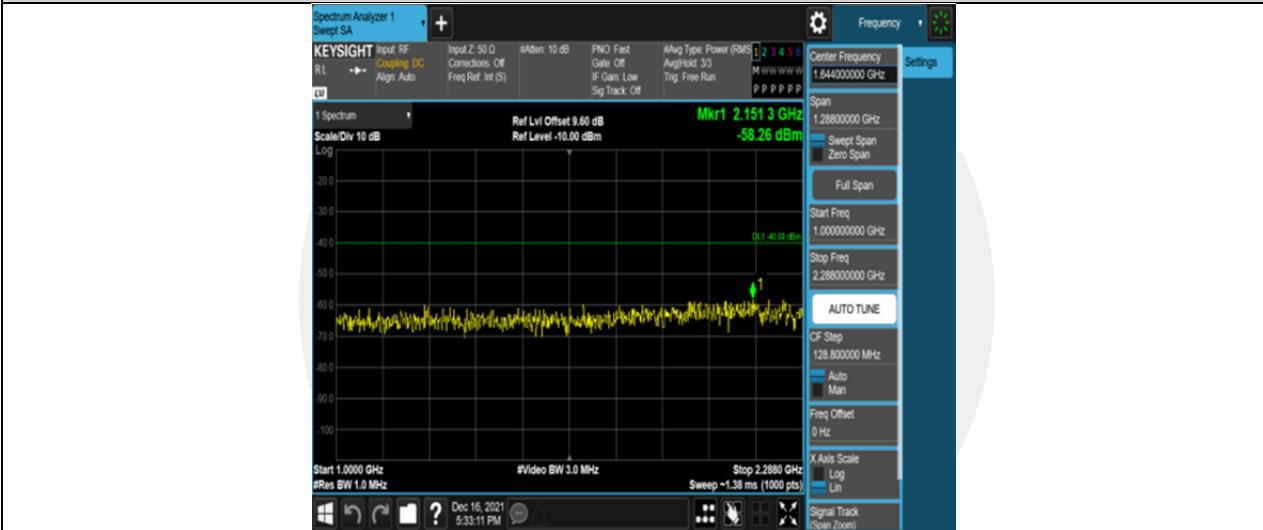

Band30-5MHz-QPSK-27735-25RB#0-Range11:2341~2345MHz

Band30-5MHz-QPSK-27735-25RB#0-Range12:2360~2365MHz

Band30-5MHz-QPSK-27735-25RB#0-Range13:2365~26500MHz

Band30-5MHz-16QAM-27685-25RB#0-Range1:30~1000MHz

Band30-5MHz-16QAM-27685-25RB#0-Range2:1000~2288MHz