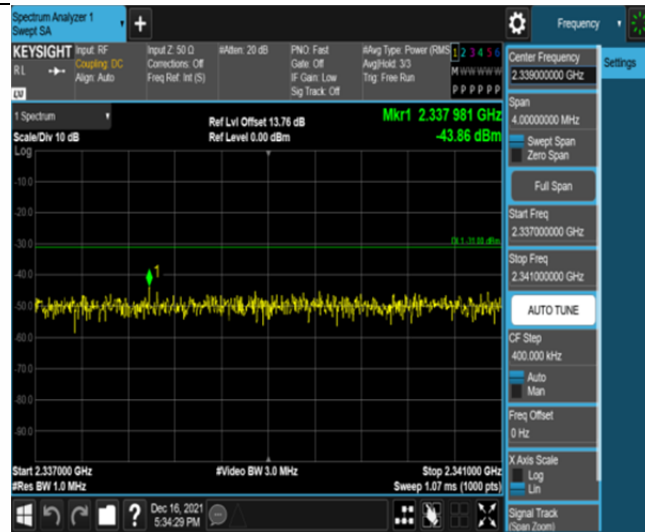

Band30-5MHz-16QAM-27685-25RB#0-Range9:2328~2337MHz

Band30-5MHz-16QAM-27685-25RB#0-Range10:2337~2341MHz