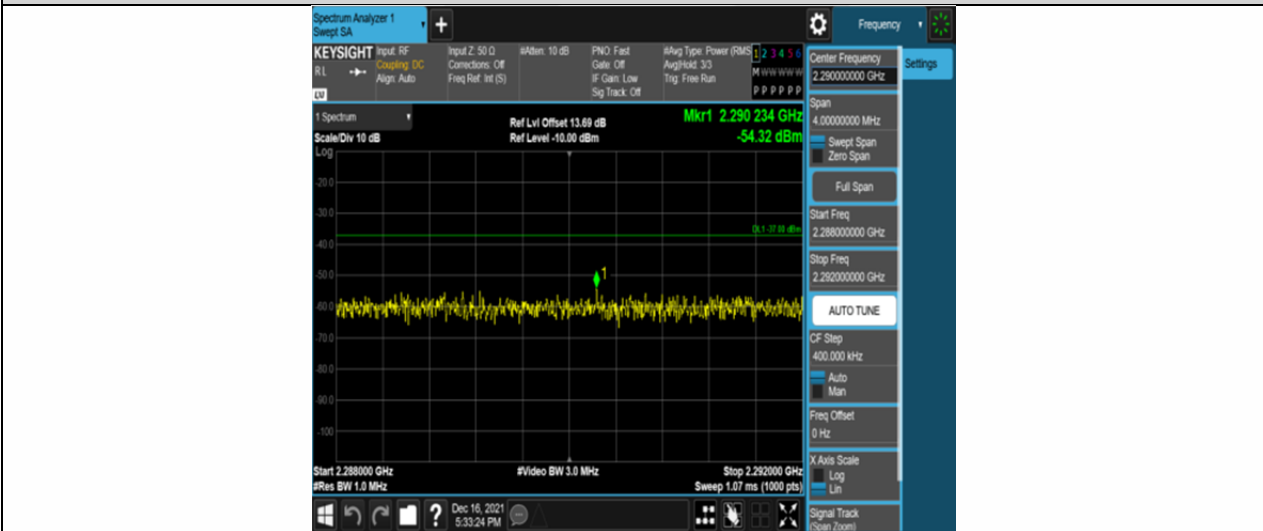

Band30-5MHz-QPSK-27735-25RB#0-Range11:2341~2345MHz

Band30-5MHz-QPSK-27735-25RB#0-Range12:2360~2365MHz

Band30-5MHz-QPSK-27735-25RB#0-Range13:2365~26500MHz

Band30-5MHz-16QAM-27685-25RB#0-Range1:30~1000MHz

Band30-5MHz-16QAM-27685-25RB#0-Range2:1000~2288MHz