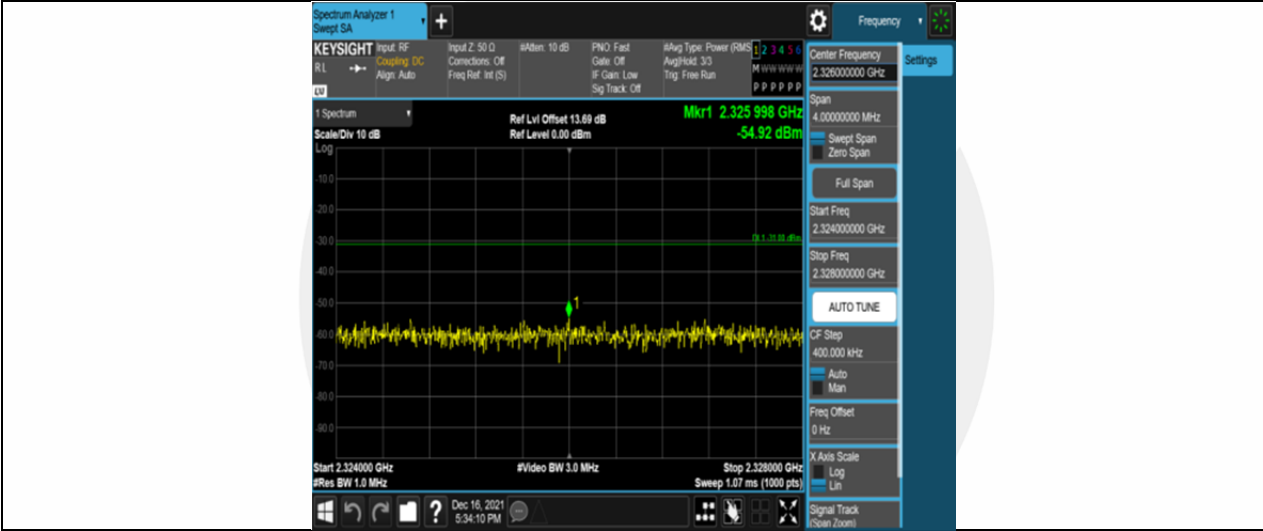

Band30-5MHz-16QAM-27685-25RB#0-Range7:2320~2324MHz

Band30-5MHz-16QAM-27685-25RB#0-Range8:2324~2328MHz