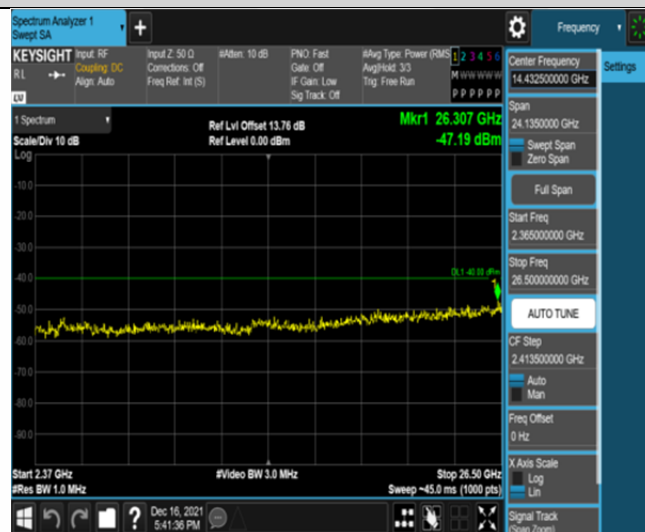

Band30-5MHz-QPSK-27735-25RB#0-Range12:2360~2365MHz

Band30-5MHz-QPSK-27735-25RB#0-Range13:2365~26500MHz