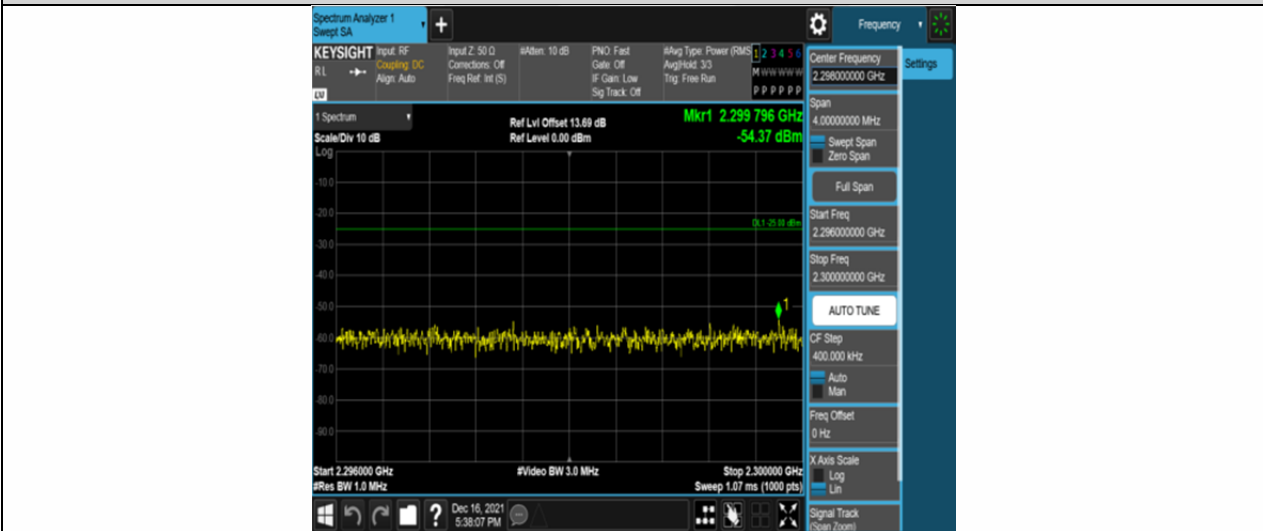

Band30-5MHz-16QAM-27710-25RB#0-Range4:2292~2296MHz

Band30-5MHz-16QAM-27710-25RB#0-Range5:2296~2300MHz