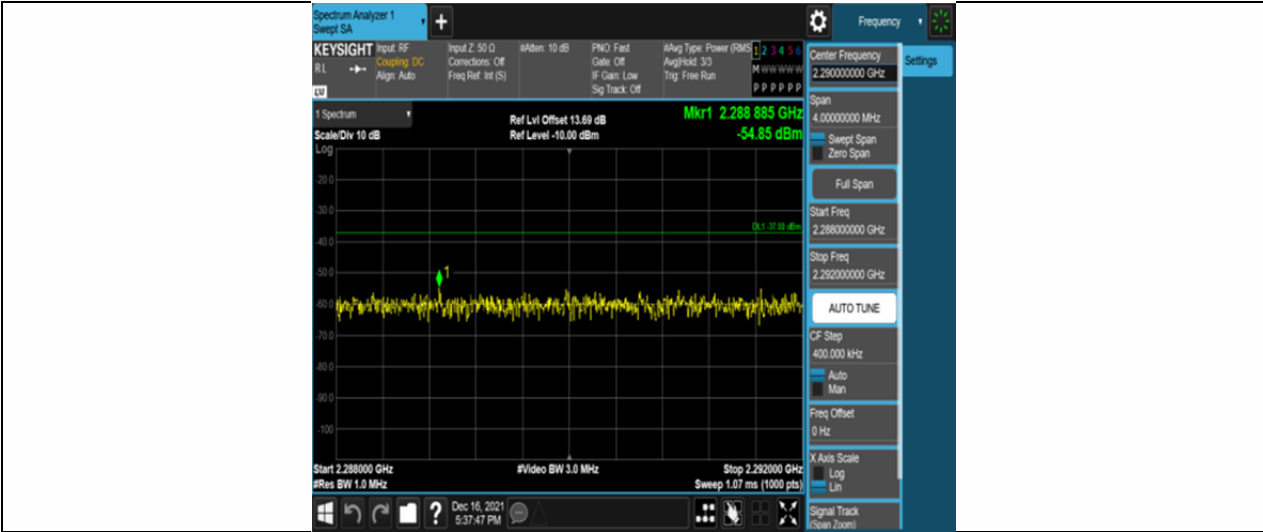

Band30-5MHz-16QAM-27710-25RB#0-Range2:1000~2288MHz

Band30-5MHz-16QAM-27710-25RB#0-Range3:2288~2292MHz