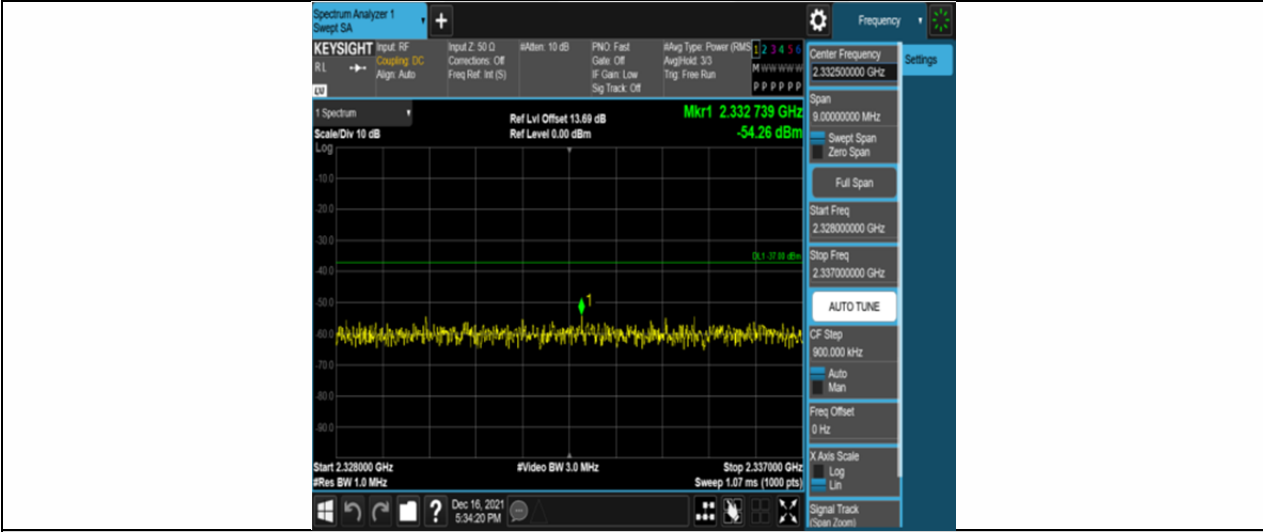

Band30-5MHz-16QAM-27685-25RB#0-Range8:2324~2328MHz

Band30-5MHz-16QAM-27685-25RB#0-Range9:2328~2337MHz