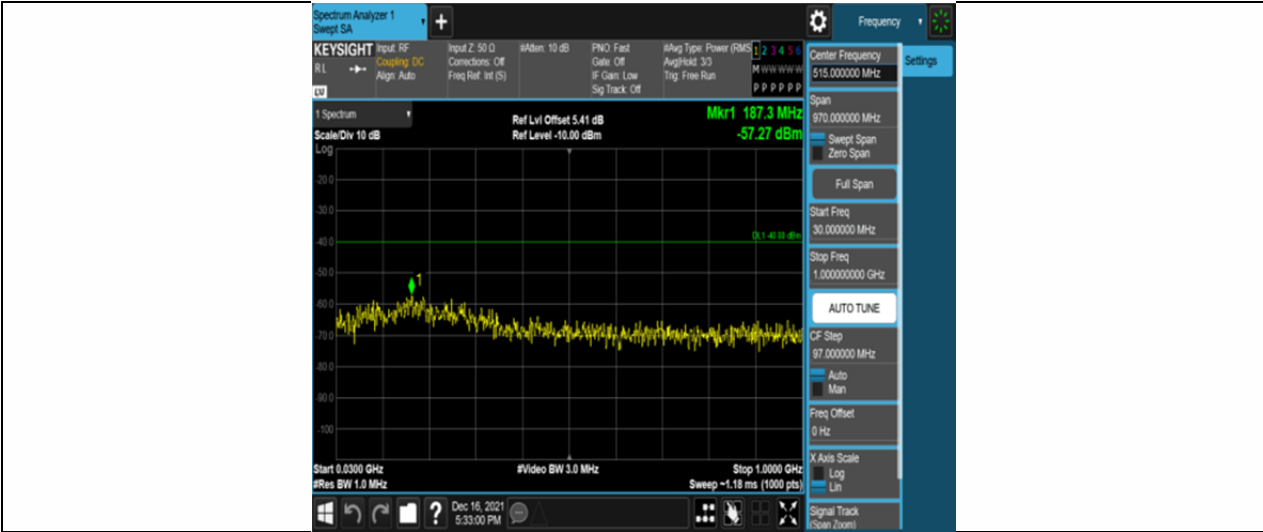

Band30-5MHz-QPSK-27735-25RB#0-Range11:2341~2345MHz

Band30-5MHz-QPSK-27735-25RB#0-Range12:2360~2365MHz

Band30-5MHz-QPSK-27735-25RB#0-Range13:2365~26500MHz

Band30-5MHz-16QAM-27685-25RB#0-Range1:30~1000MHz

Band30-5MHz-16QAM-27685-25RB#0-Range2:1000~2288MHz