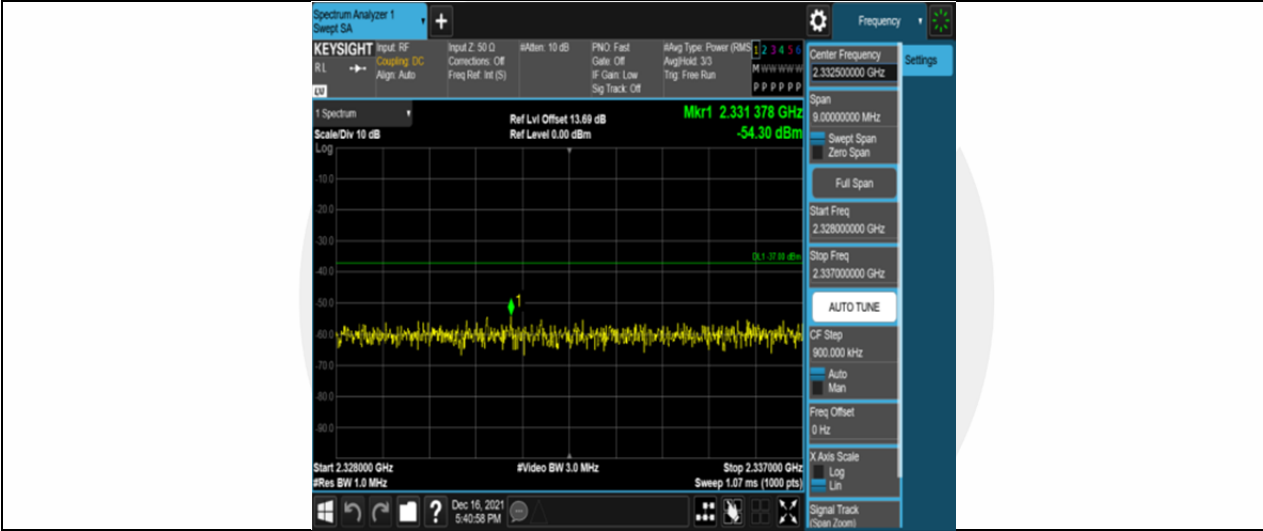

Band30-5MHz-QPSK-27735-25RB#0-Range8:2324~2328MHz

Band30-5MHz-QPSK-27735-25RB#0-Range9:2328~2337MHz