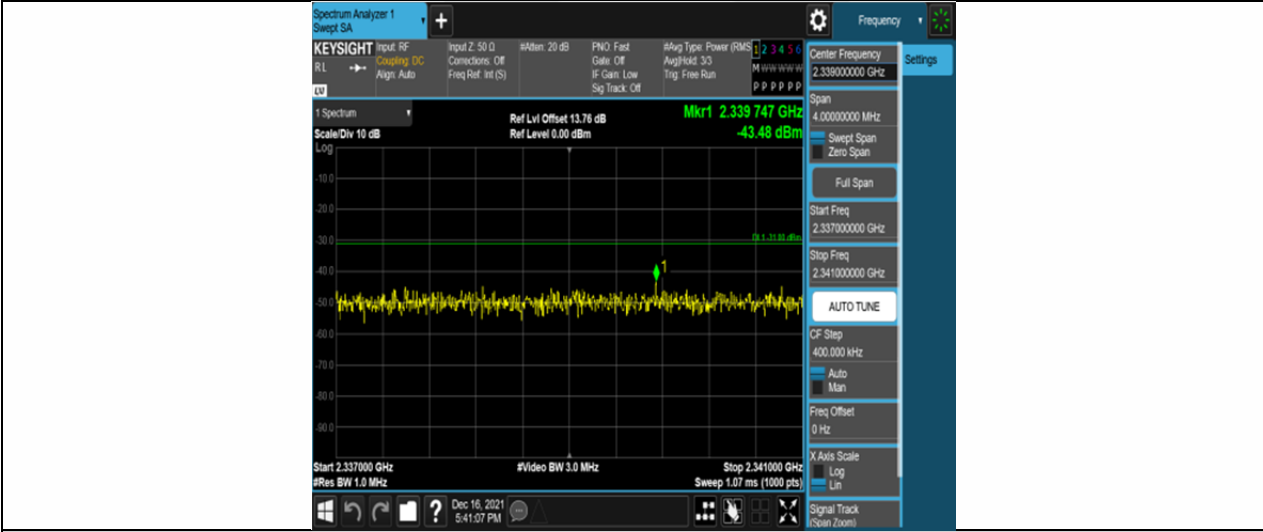

Band30-5MHz-QPSK-27735-25RB#0-Range6:2300~2305MHz

Band30-5MHz-QPSK-27735-25RB#0-Range7:2320~2324MHz

Band30-5MHz-QPSK-27735-25RB#0-Range8:2324~2328MHz

Band30-5MHz-QPSK-27735-25RB#0-Range9:2328~2337MHz

Band30-5MHz-QPSK-27735-25RB#0-Range10:2337~2341MHz