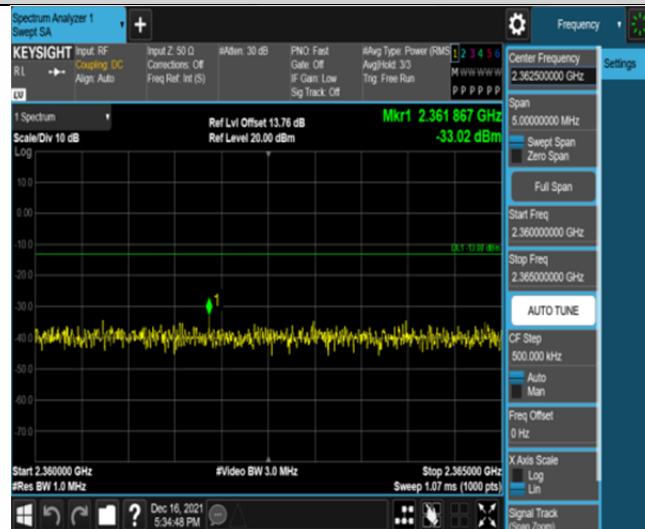

Band30-5MHz-16QAM-27685-25RB#0-Range11:2341~2345MHz

Band30-5MHz-16QAM-27685-25RB#0-Range12:2360~2365MHz