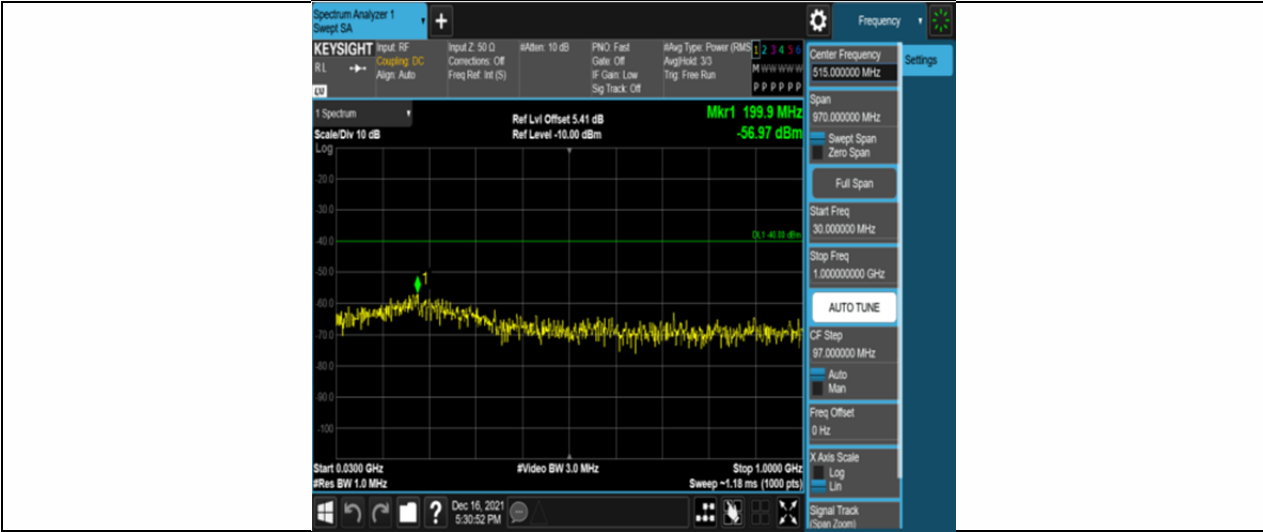

Test Graphs

Band30-5MHz-QPSK-27685-25RB#0-Range1:30~1000MHz