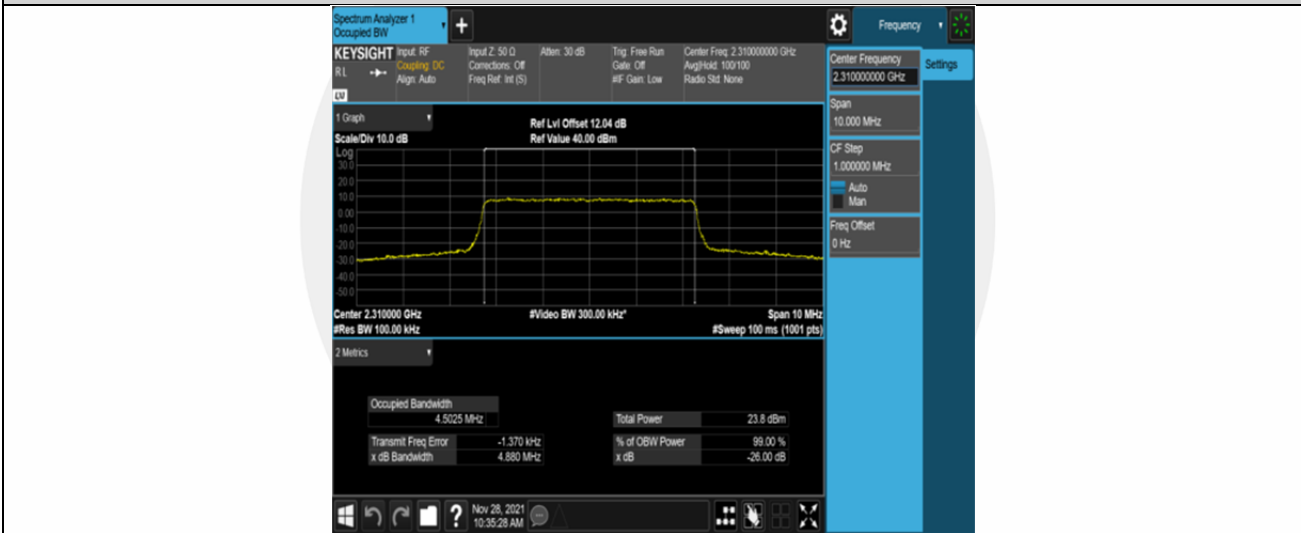

Band30-5MHz-QPSK-27710-25RB#0