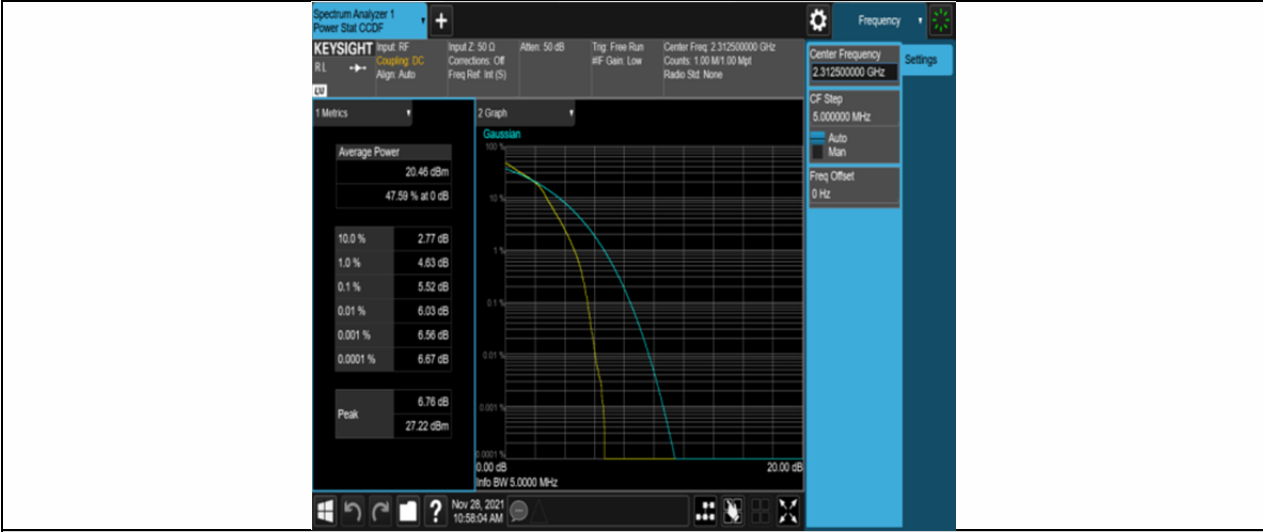

## Test Graphs

Band30-5MHz-QPSK-27685-25RB#0

Band30-5MHz-QPSK-27710-25RB#0

Band30-5MHz-QPSK-27735-25RB#0

Band30-5MHz-16QAM-27685-25RB#0

Band30-5MHz-16QAM-27710-25RB#0

Band30-5MHz-16QAM-27735-25RB#0

Band30-10MHz-QPSK-27710-50RB#0