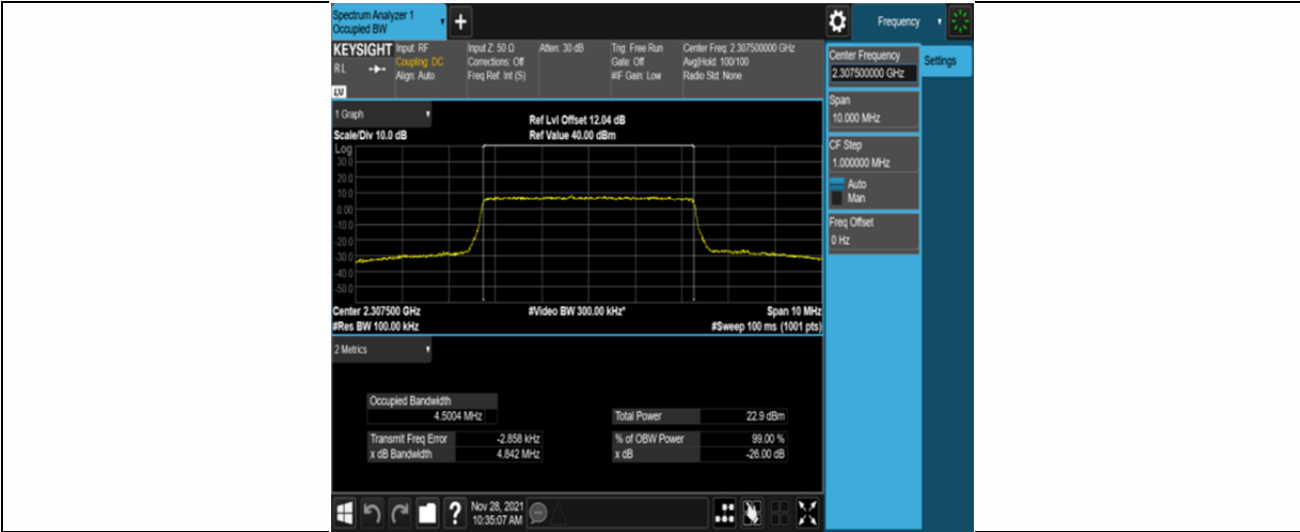

### Test Graphs

Band30-5MHz-QPSK-27685-25RB#0

Band30-5MHz-QPSK-27710-25RB#0

Band30-5MHz-QPSK-27735-25RB#0

Band30-5MHz-16QAM-27685-25RB#0

Band30-5MHz-16QAM-27710-25RB#0

Band30-5MHz-16QAM-27735-25RB#0

Band30-10MHz-QPSK-27710-50RB#0