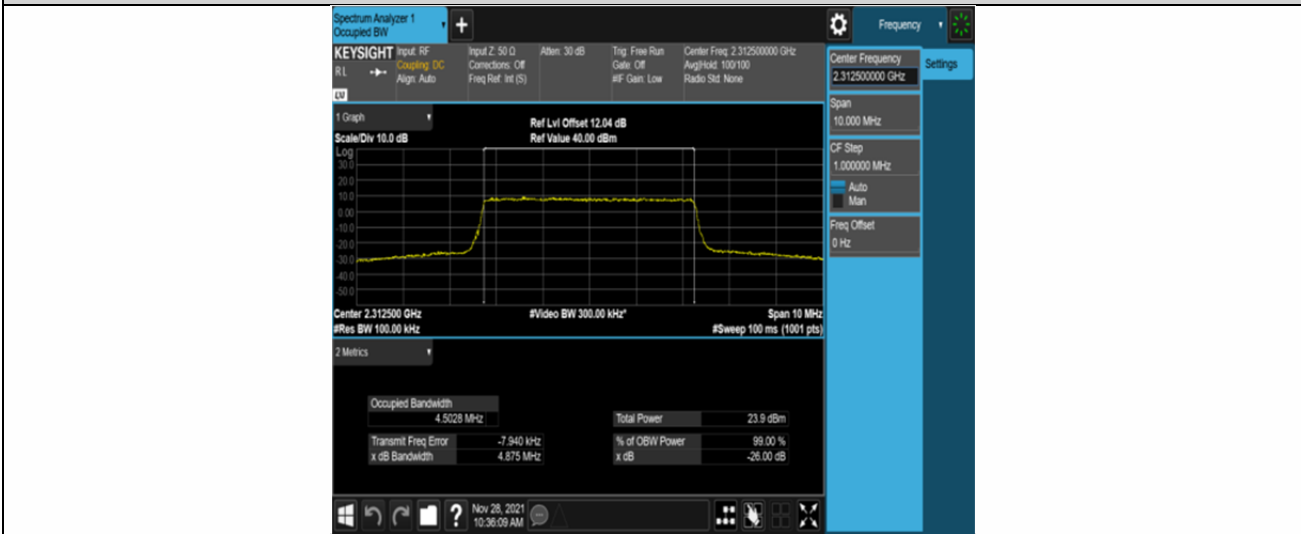

Band30-5MHz-QPSK-27735-25RB#0