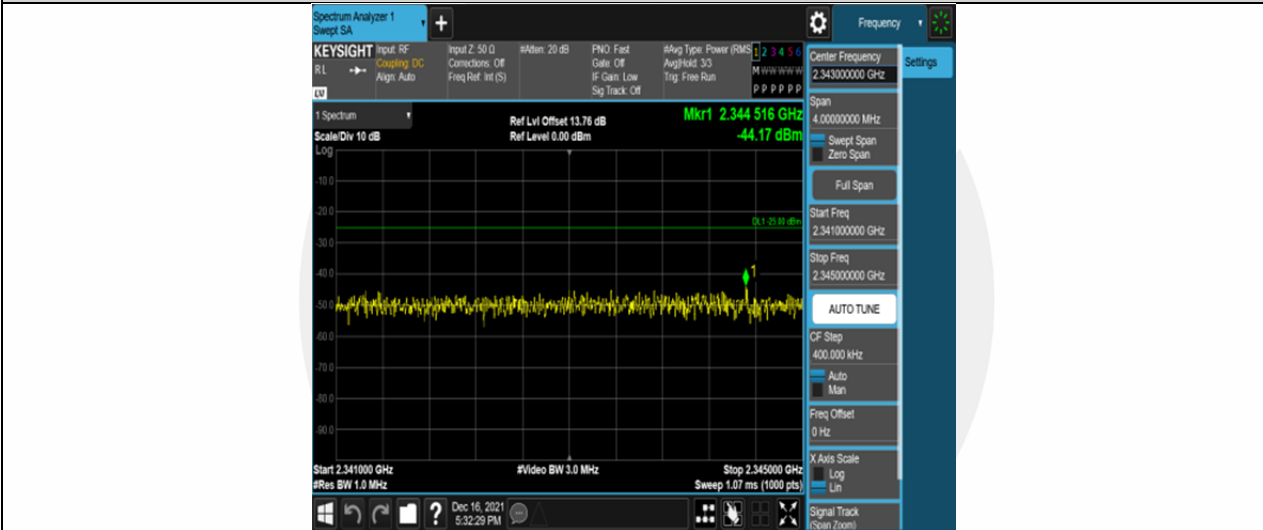

Band30-5MHz-QPSK-27685-25RB#0-Range11:2341~2345MHz