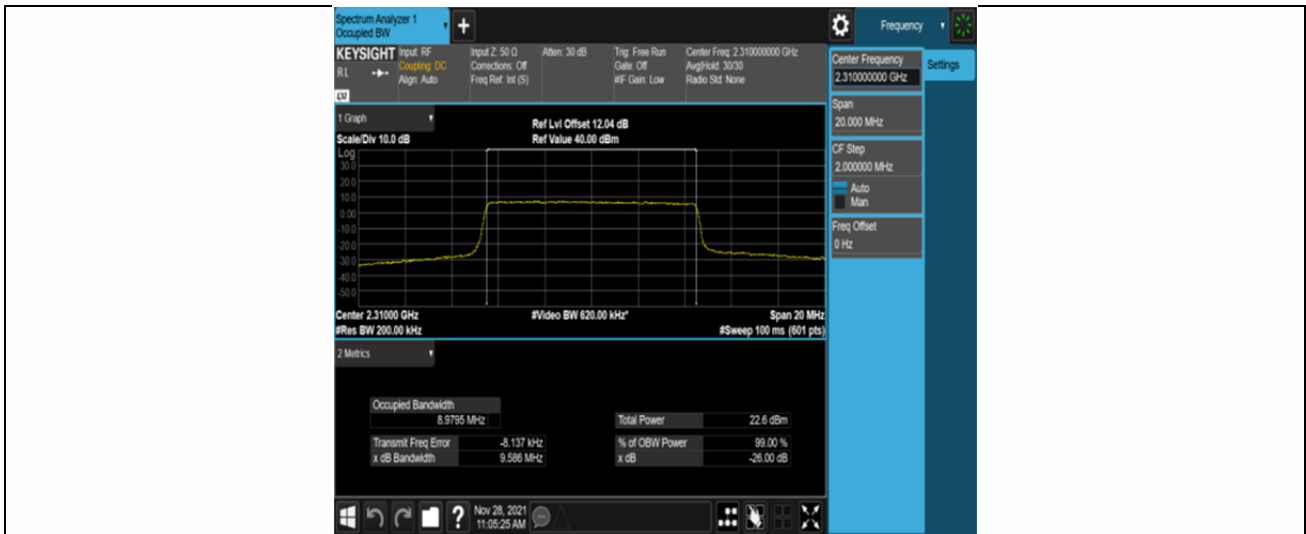

### Test Graphs

Band30-5MHz-QPSK-27685-25RB#0

Band30-5MHz-QPSK-27710-25RB#0

Band30-5MHz-QPSK-27735-25RB#0

Band30-5MHz-16QAM-27685-25RB#0

Band30-5MHz-16QAM-27710-25RB#0

Band30-5MHz-16QAM-27735-25RB#0

Band30-10MHz-QPSK-27710-50RB#0