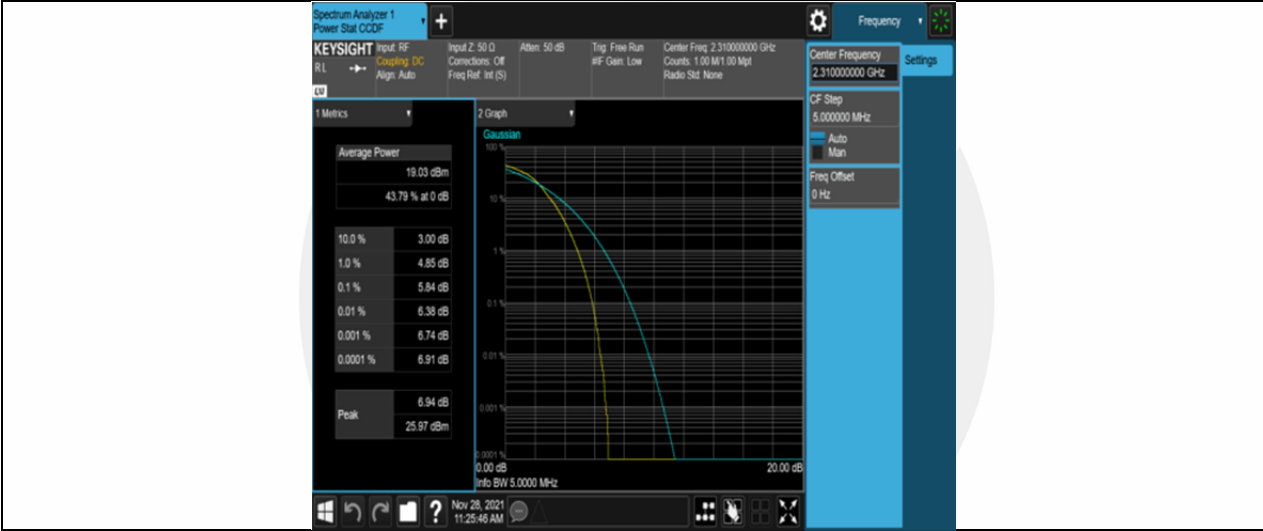

## Test Graphs

Band30-5MHz-QPSK-27685-25RB#0

Band30-5MHz-QPSK-27710-25RB#0

Band30-5MHz-QPSK-27735-25RB#0

Band30-5MHz-16QAM-27685-25RB#0

Band30-5MHz-16QAM-27710-25RB#0

Band30-5MHz-16QAM-27735-25RB#0

Band30-10MHz-QPSK-27710-50RB#0