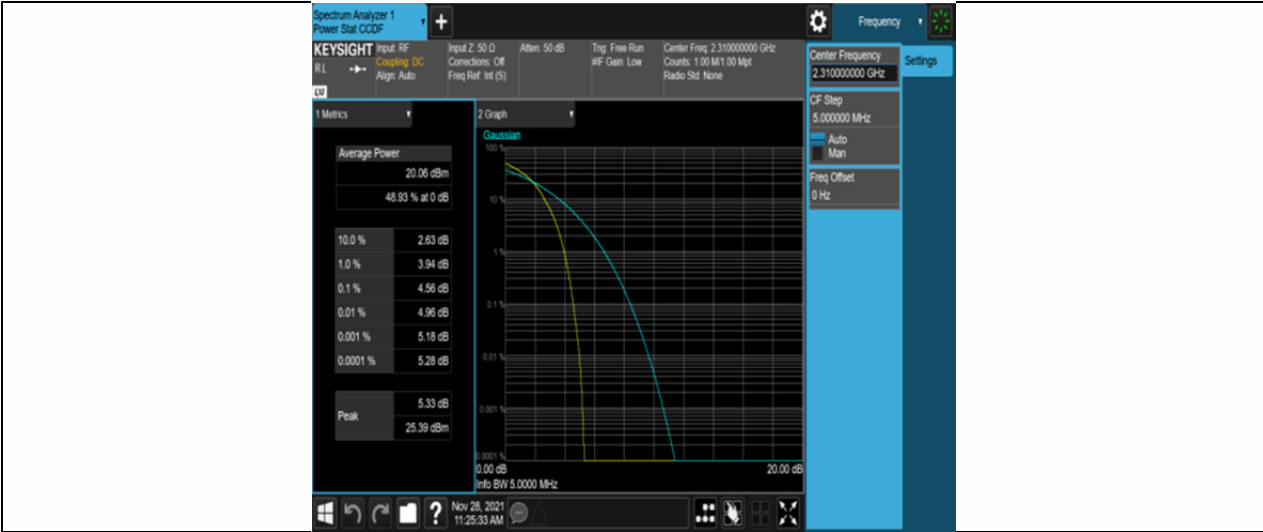

## Test Graphs

Band30-5MHz-QPSK-27685-25RB#0

Band30-5MHz-QPSK-27710-25RB#0

Band30-5MHz-QPSK-27735-25RB#0

Band30-5MHz-16QAM-27685-25RB#0

Band30-5MHz-16QAM-27710-25RB#0

Band30-5MHz-16QAM-27735-25RB#0

Band30-10MHz-QPSK-27710-50RB#0