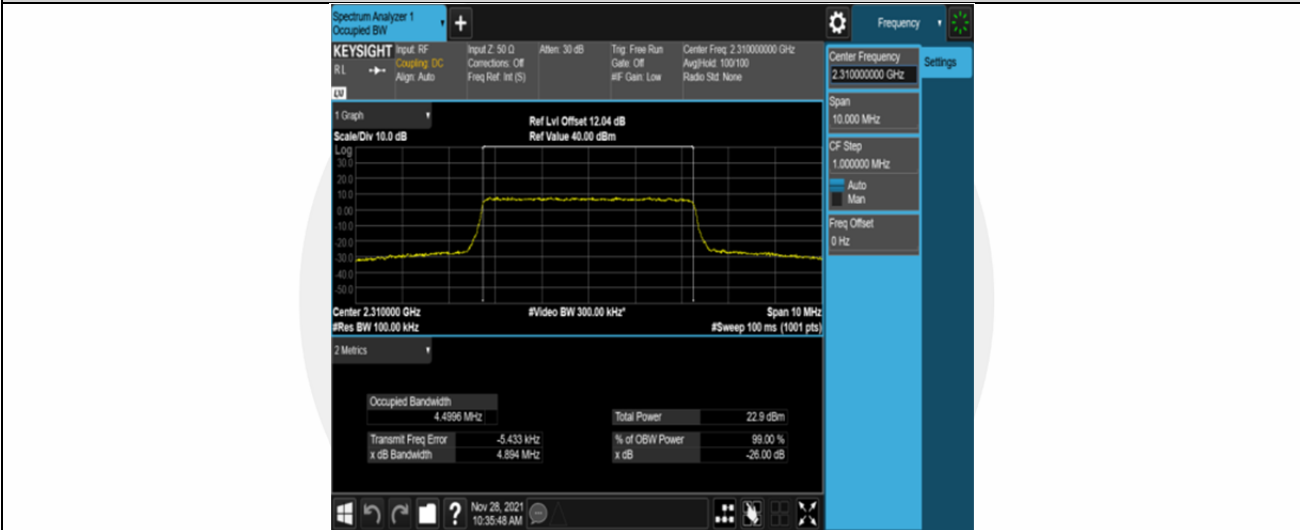

### Test Graphs

Band30-5MHz-QPSK-27685-25RB#0

Band30-5MHz-QPSK-27710-25RB#0

Band30-5MHz-QPSK-27735-25RB#0

Band30-5MHz-16QAM-27685-25RB#0

Band30-5MHz-16QAM-27710-25RB#0

Band30-5MHz-16QAM-27735-25RB#0

Band30-10MHz-QPSK-27710-50RB#0