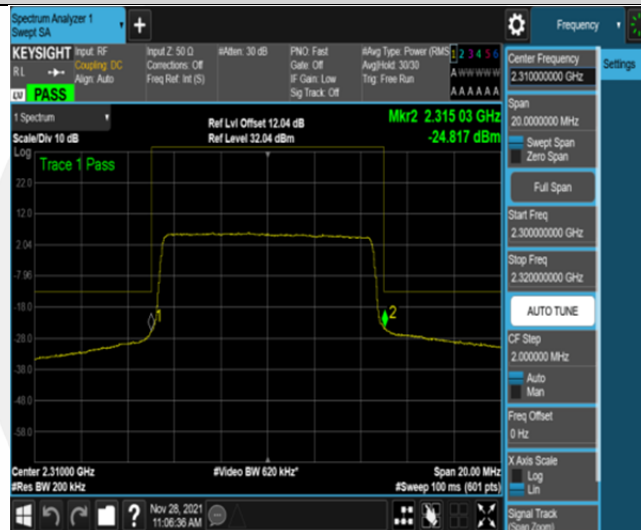

### Test Graphs

Band30-5MHz-QPSK-27685-25RB#0

Band30-5MHz-QPSK-27735-25RB#0

Band30-5MHz-16QAM-27685-25RB#0

Band30-5MHz-16QAM-27735-25RB#0

Band30-10MHz-QPSK-27710-50RB#0

Band30-10MHz-16QAM-27710-50RB#0

## Appendix E: Conducted Spurious Emission