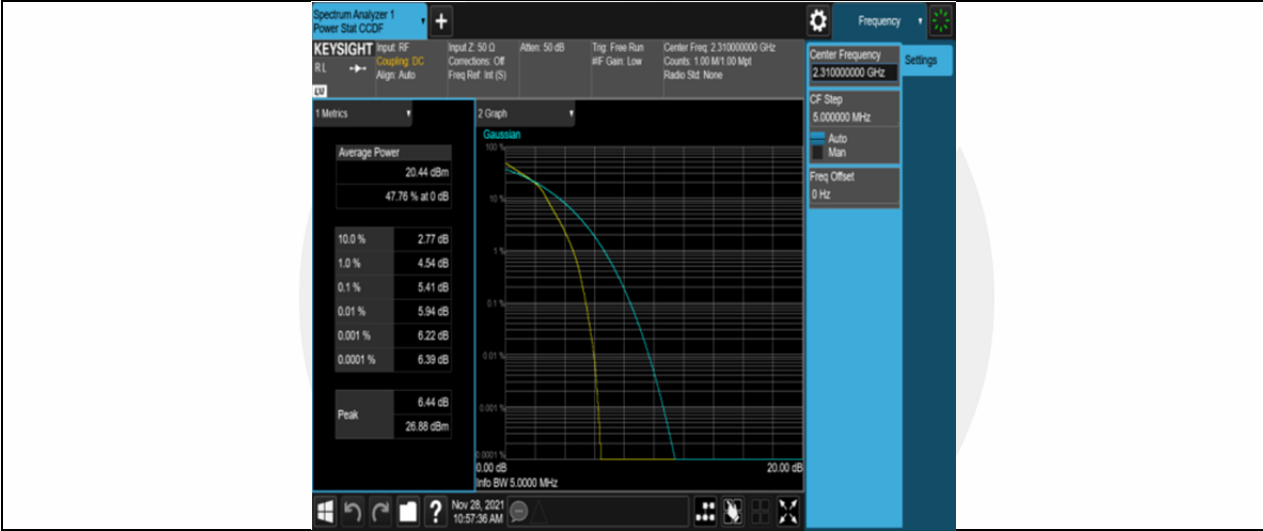

## Test Graphs

Band30-5MHz-QPSK-27685-25RB#0

Band30-5MHz-QPSK-27710-25RB#0

Band30-5MHz-QPSK-27735-25RB#0

Band30-5MHz-16QAM-27685-25RB#0

Band30-5MHz-16QAM-27710-25RB#0

Band30-5MHz-16QAM-27735-25RB#0

Band30-10MHz-QPSK-27710-50RB#0