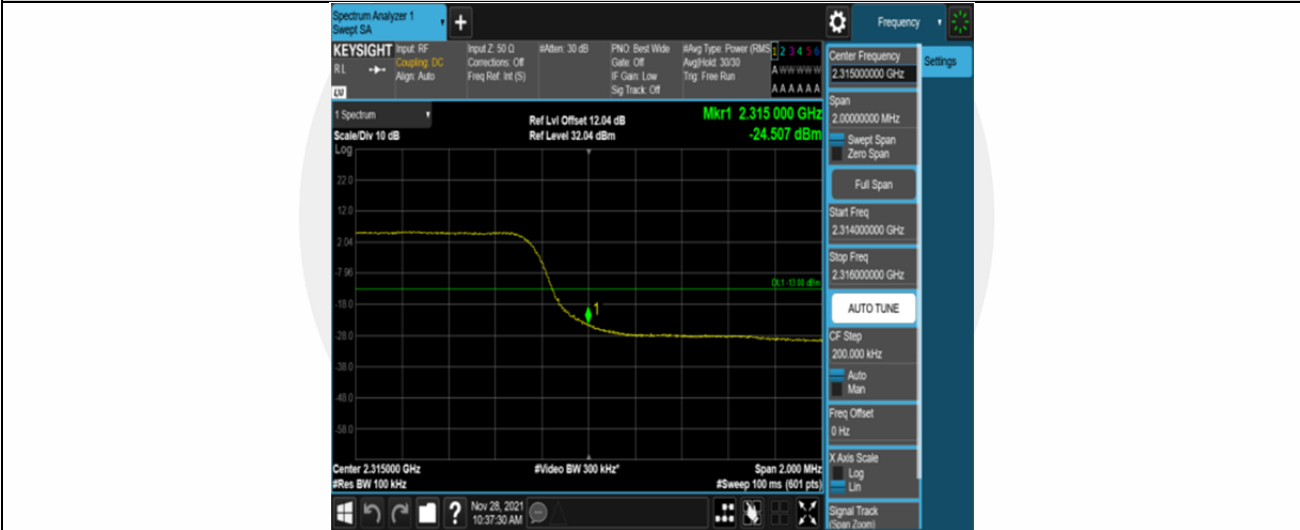

Band30-5MHz-QPSK-27735-25RB#0