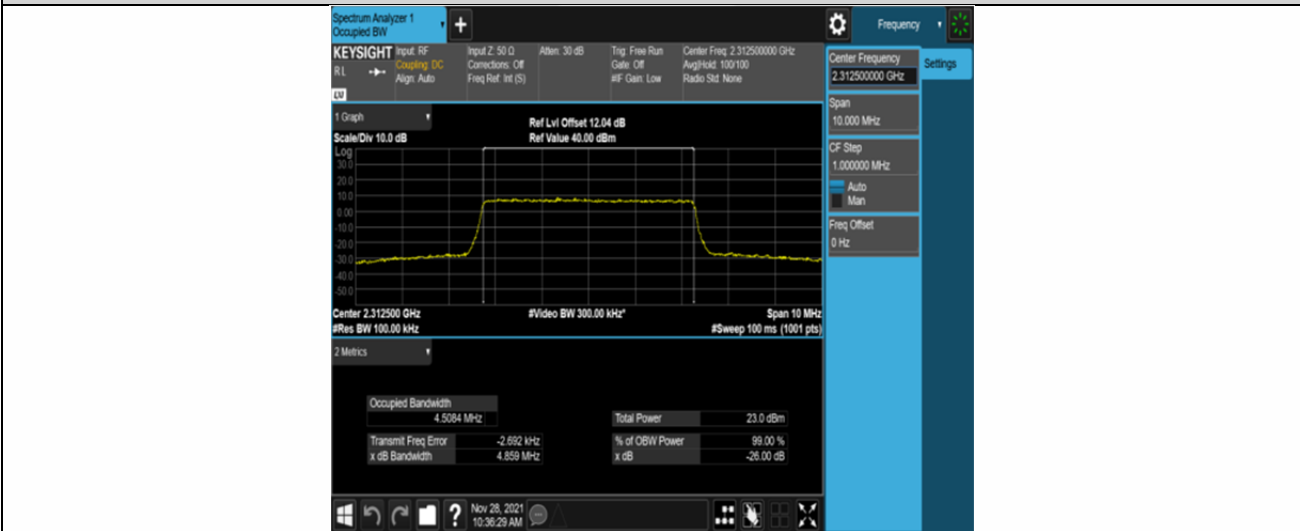

### Test Result

Band	Bandwidth	Modulation	Channel	RB Configuration	Occupied Bandwidth (MHz)	26dB Bandwidth (MHz)	Verdict
Band30	5MHz	QPSK	27685	25RB#0	4.4992	4.883	PASS
Band30	5MHz	QPSK	27710	25RB#0	4.5025	4.880	PASS
Band30	5MHz	QPSK	27735	25RB#0	4.5028	4.875	PASS
Band30	5MHz	16QAM	27685	25RB#0	4.5004	4.842	PASS
Band30	5MHz	16QAM	27710	25RB#0	4.4996	4.894	PASS
Band30	5MHz	16QAM	27735	25RB#0	4.5084	4.859	PASS
Band30	10MHz	QPSK	27710	50RB#0	8.9795	9.586	PASS
Band30	10MHz	16QAM	27710	50RB#0	8.9616	9.531	PASS

### Test Graphs

Band30-5MHz-QPSK-27685-25RB#0

Band30-5MHz-QPSK-27710-25RB#0

Band30-5MHz-QPSK-27735-25RB#0

Band30-5MHz-16QAM-27685-25RB#0

Band30-5MHz-16QAM-27710-25RB#0

Band30-5MHz-16QAM-27735-25RB#0

Band30-10MHz-QPSK-27710-50RB#0