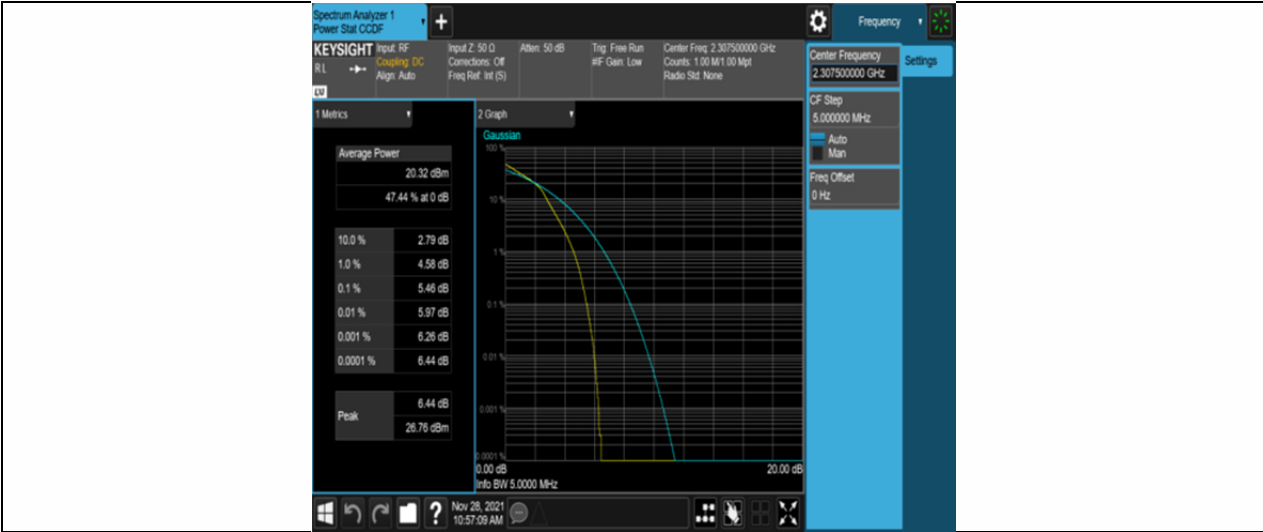

## Test Graphs

Band30-5MHz-QPSK-27685-25RB#0

Band30-5MHz-QPSK-27710-25RB#0

Band30-5MHz-QPSK-27735-25RB#0

Band30-5MHz-16QAM-27685-25RB#0

Band30-5MHz-16QAM-27710-25RB#0

Band30-5MHz-16QAM-27735-25RB#0

Band30-10MHz-QPSK-27710-50RB#0