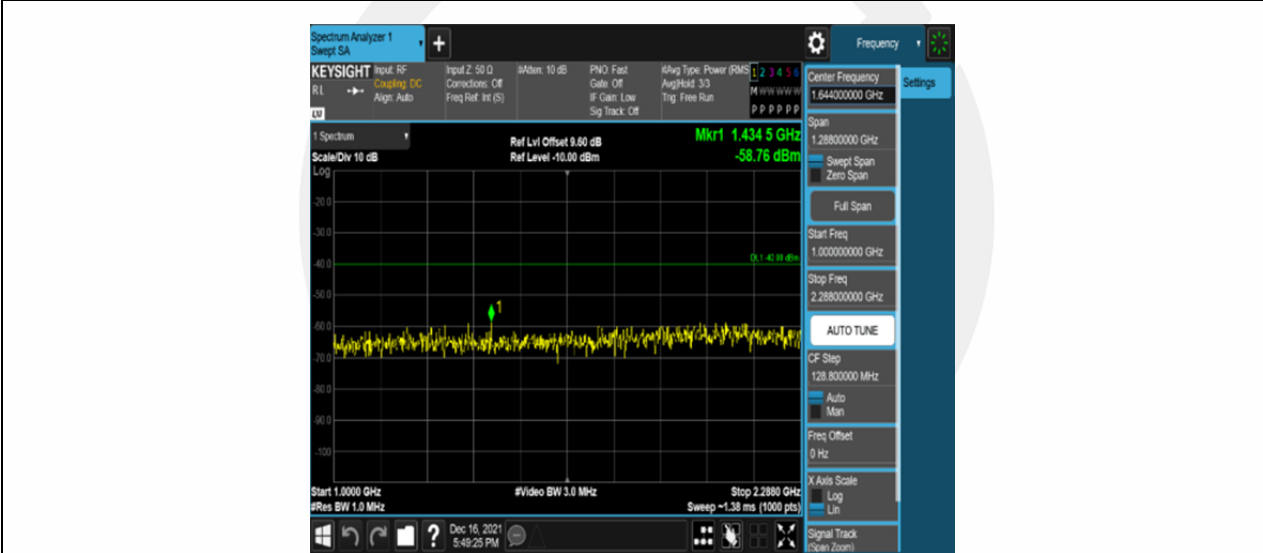

Band30-5MHz-QPSK-27685-25RB#0-Range2:1000~2288MHz