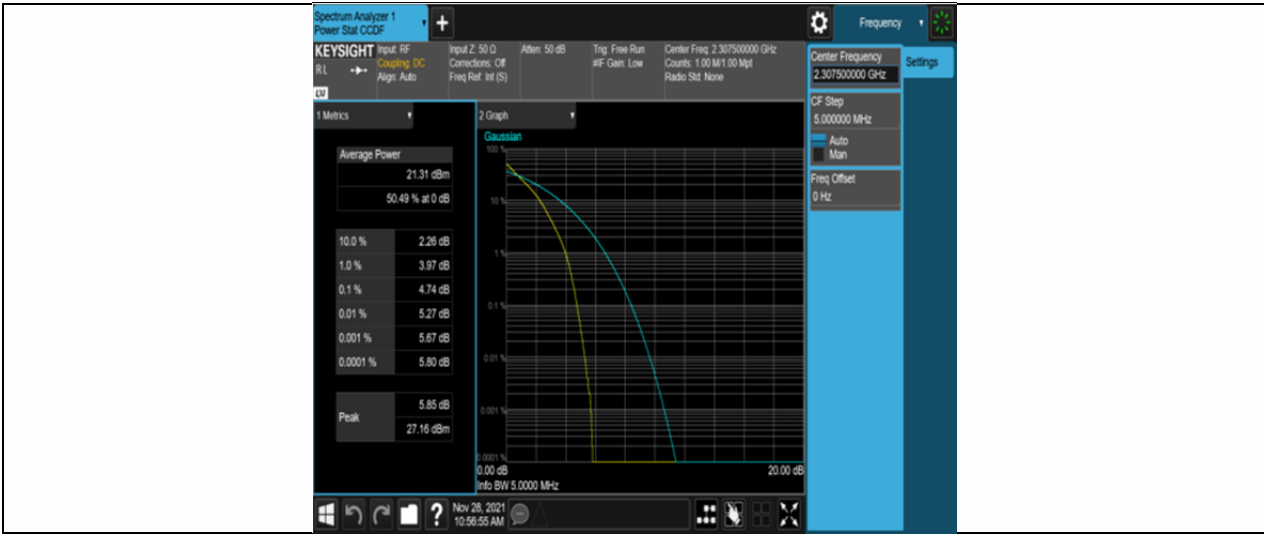

Test Graphs

Band30-5MHz-QPSK-27685-25RB#0