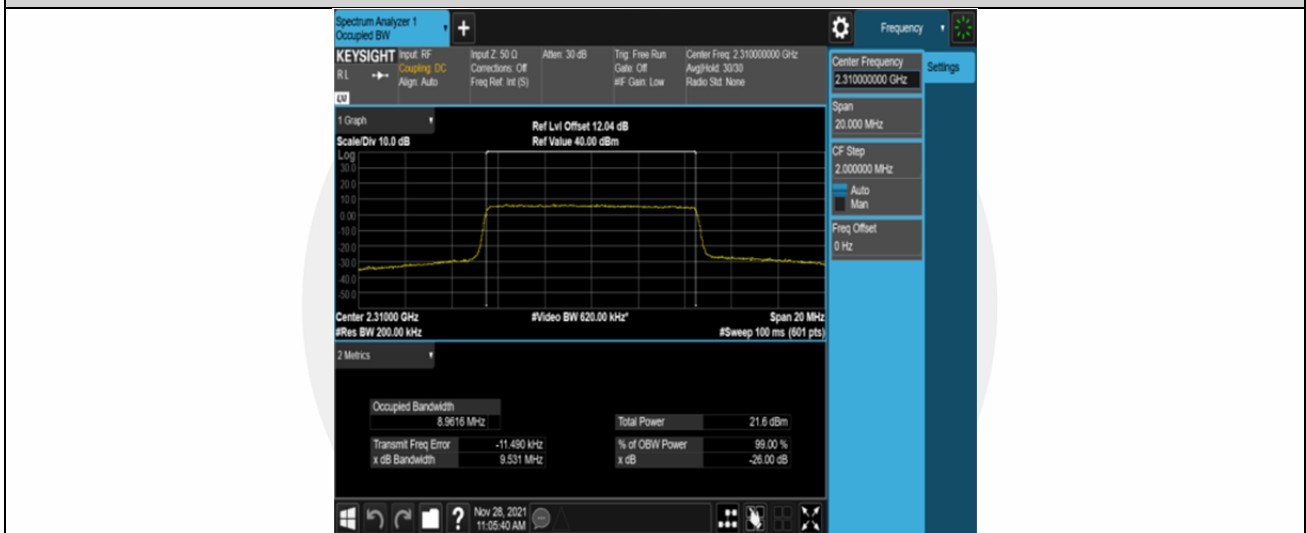

### Test Graphs

Band30-5MHz-QPSK-27685-25RB#0

Band30-5MHz-QPSK-27710-25RB#0

Band30-5MHz-QPSK-27735-25RB#0

Band30-5MHz-16QAM-27685-25RB#0

Band30-5MHz-16QAM-27710-25RB#0

Band30-5MHz-16QAM-27735-25RB#0

Band30-10MHz-QPSK-27710-50RB#0