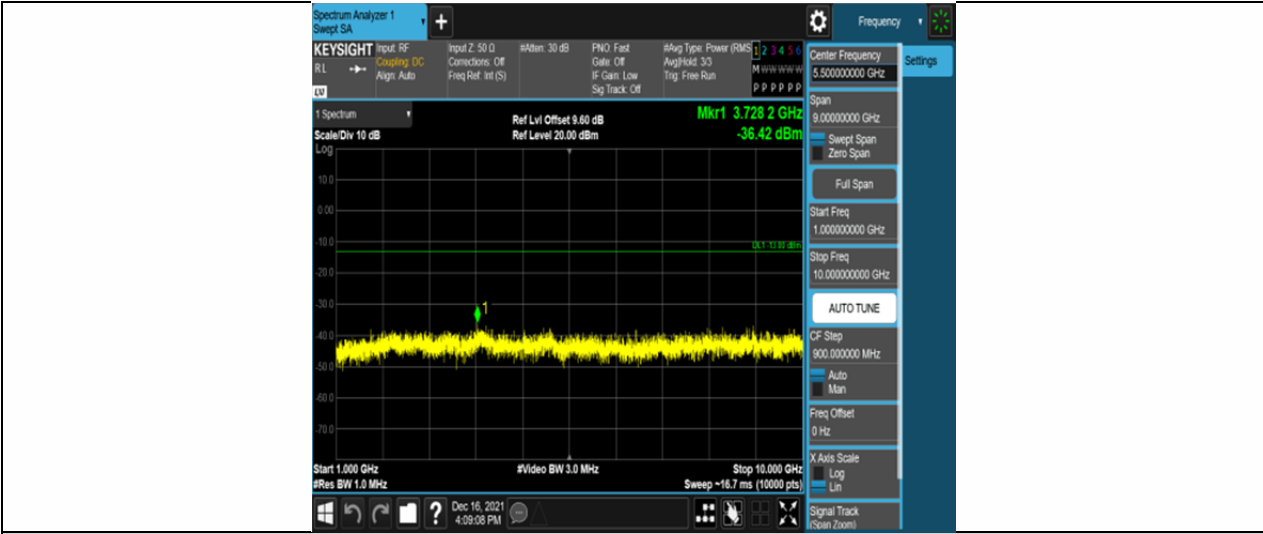

Band26-15MHz-16QAM-26865-75RB#0-Range2:1000~10000MHz