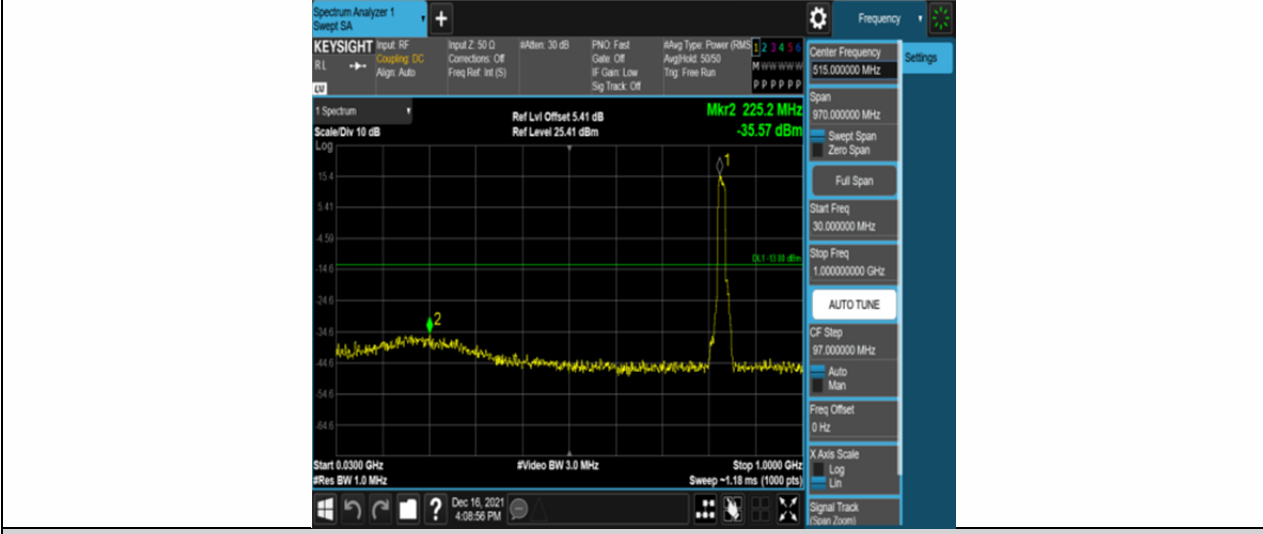

Band26-15MHz-16QAM-26865-75RB#0-Range1:30~1000MHz