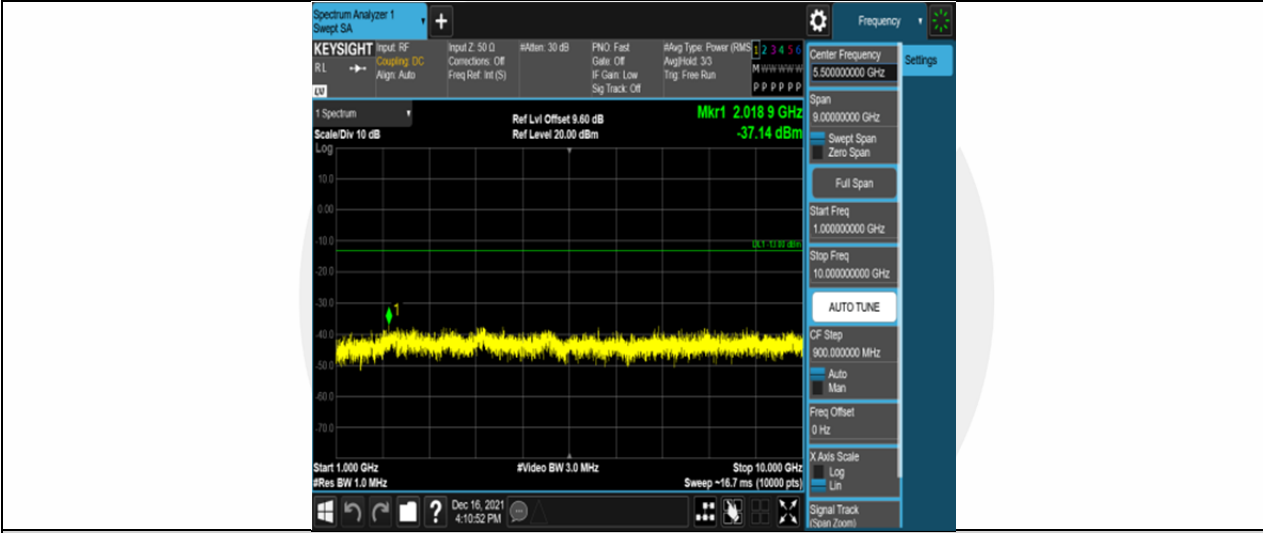

Band26-15MHz-16QAM-26965-75RB#0-Range2:1000~10000MHz