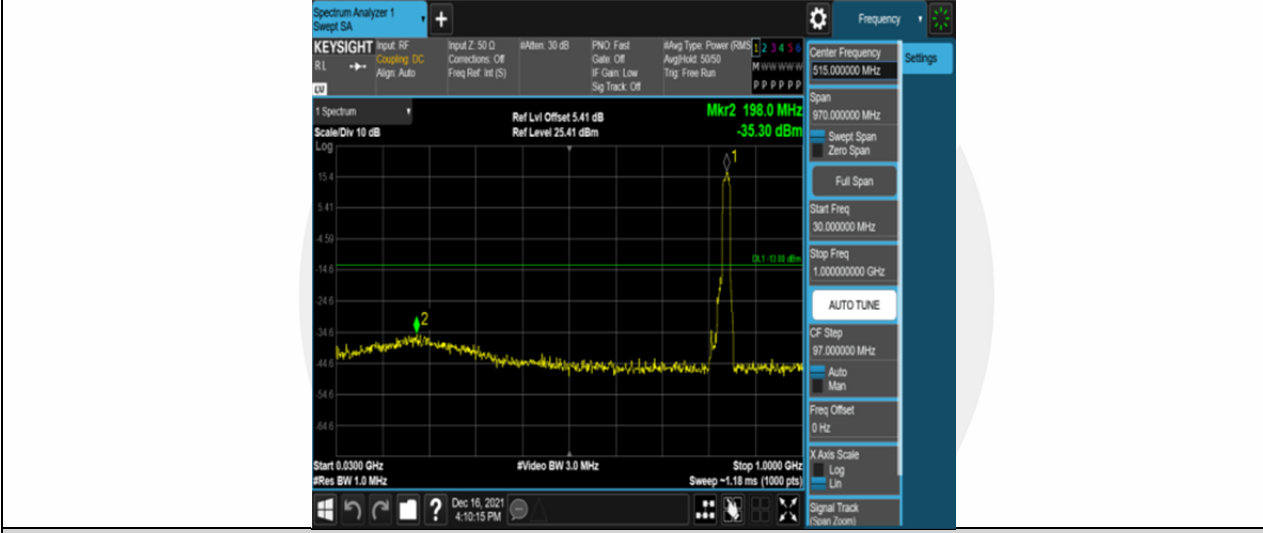

Band26-15MHz-QPSK-26965-75RB#0-Range1:30~1000MHz