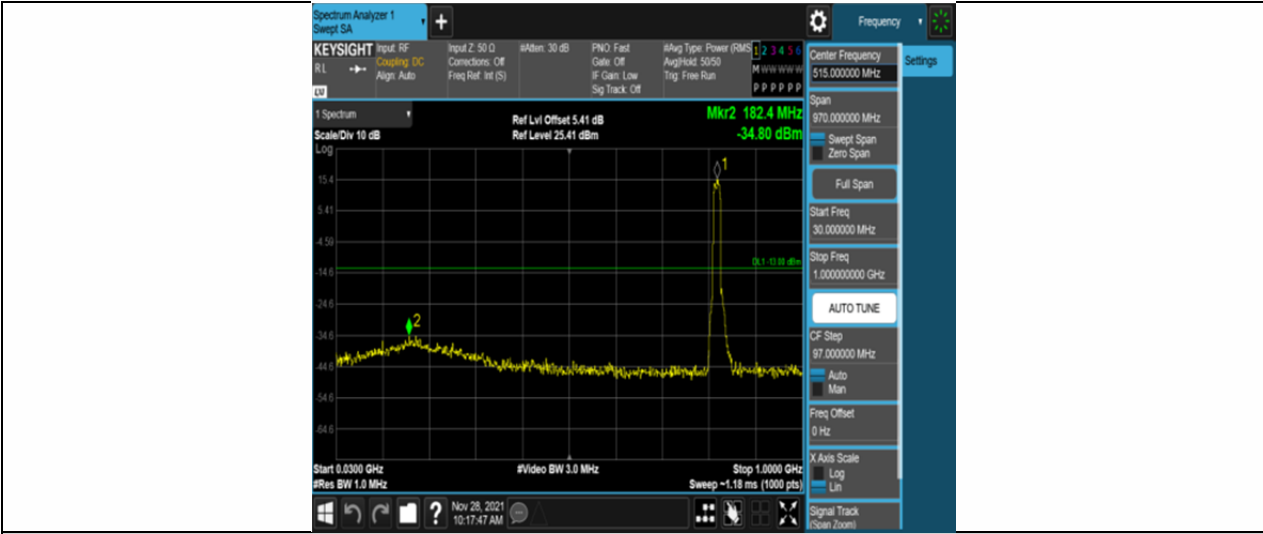

Band26-15MHz-QPSK-26915-75RB#0-Range1:30~1000MHz

Band26-15MHz-QPSK-26915-75RB#0-Range2:1000~10000MHz

Band26-15MHz-QPSK-26965-75RB#0-Range1:30~1000MHz

Band26-15MHz-QPSK-26965-75RB#0-Range2:1000~10000MHz

Band26-15MHz-16QAM-26765-75RB#0-Range1:30~1000MHz