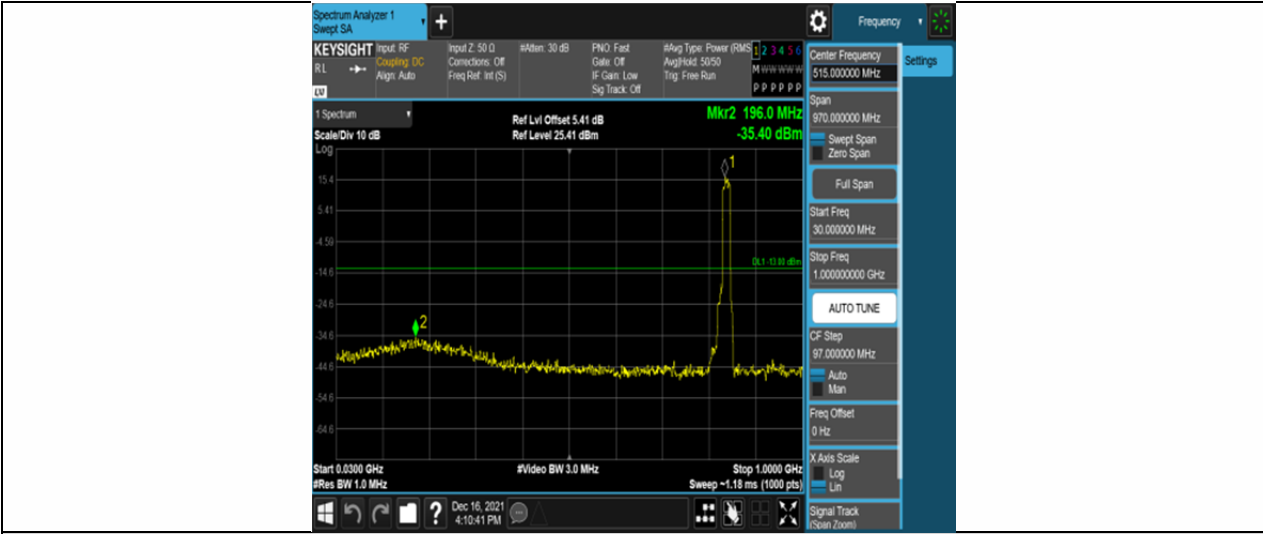

Band26-15MHz-16QAM-26965-75RB#0-Range1:30~1000MHz