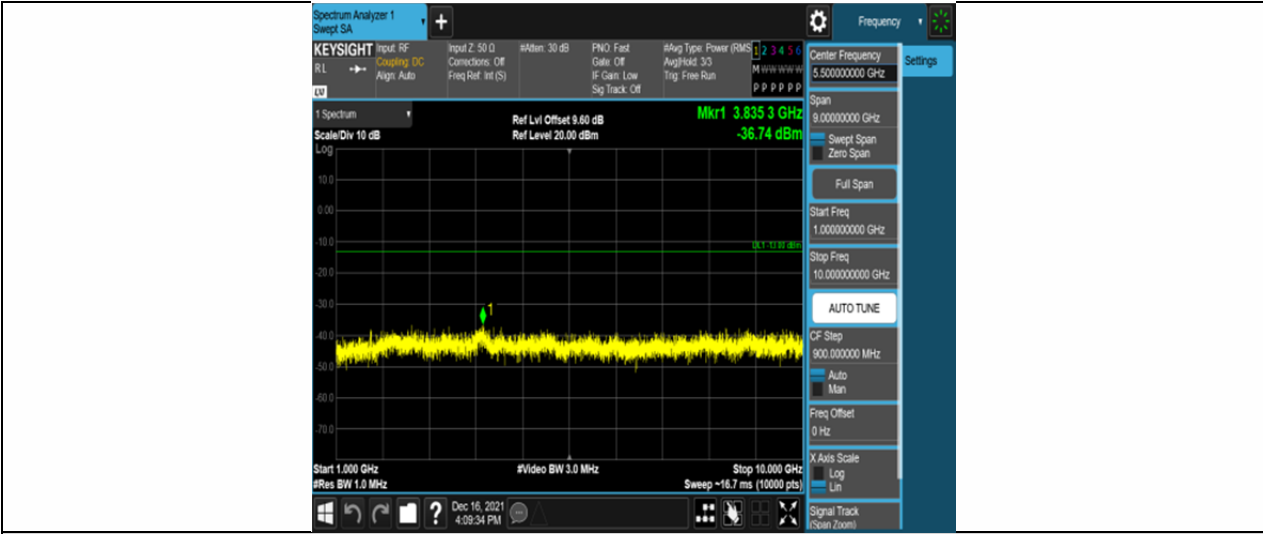

Band26-15MHz-QPSK-26915-75RB#0-Range2:1000~10000MHz