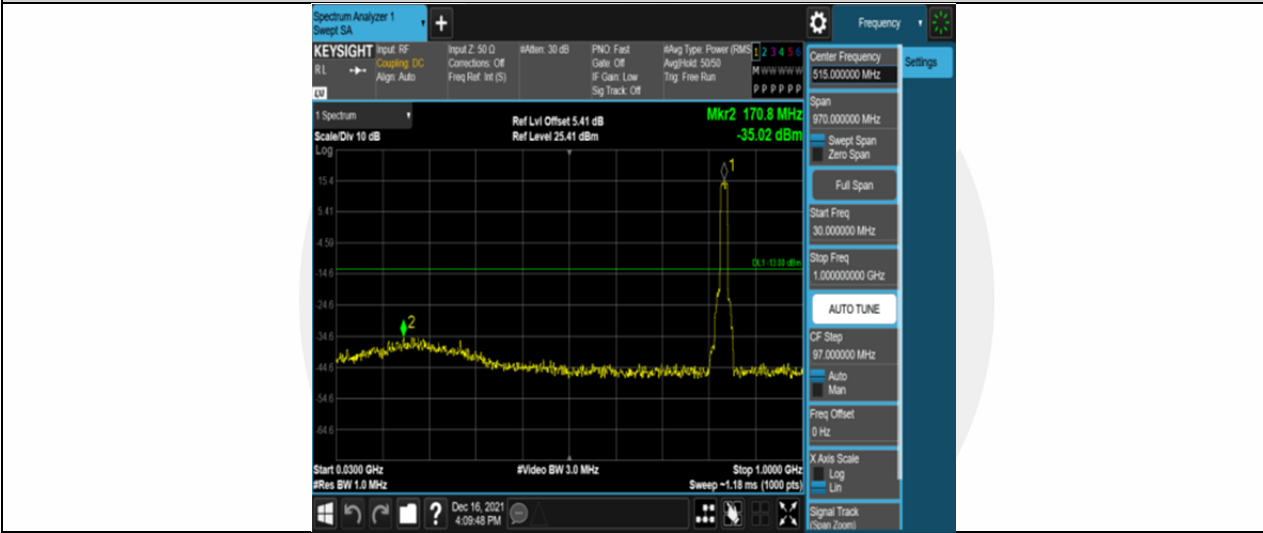

Band26-15MHz-16QAM-26915-75RB#0-Range1:30~1000MHz