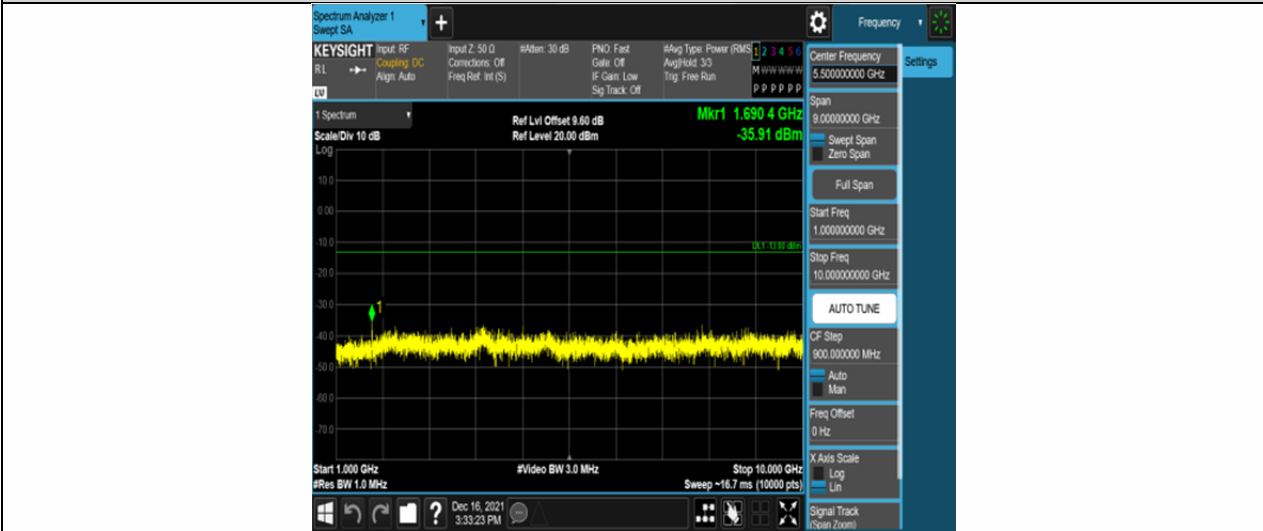

Band26-5MHz-16QAM-27015-25RB#0-Range1:30~1000MHz

Band26-5MHz-16QAM-27015-25RB#0-Range2:1000~10000MHz