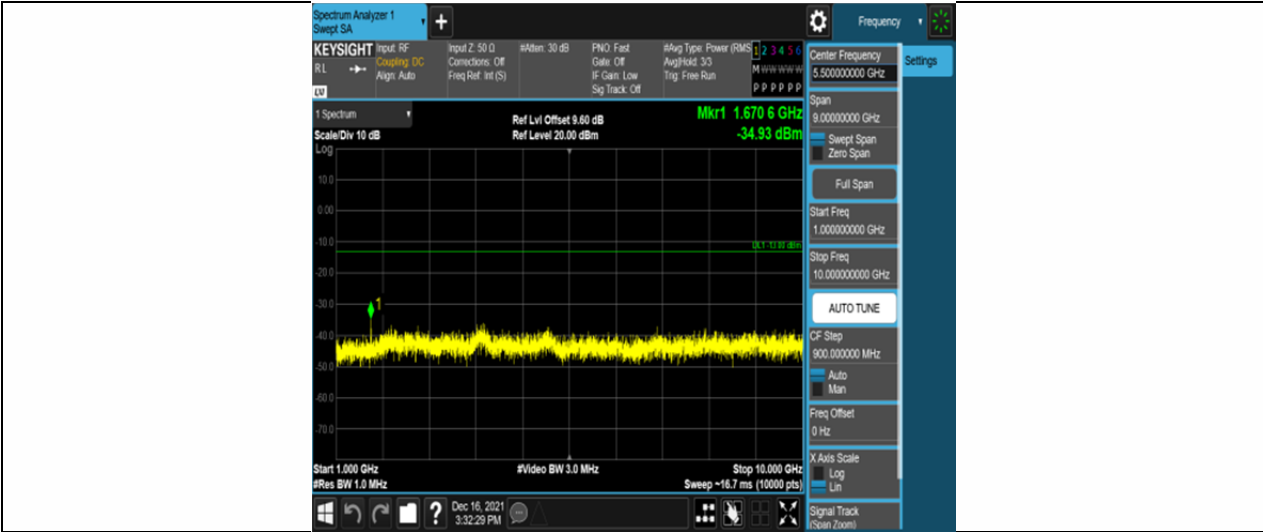

Band26-5MHz-16QAM-26765-25RB#0-Range2:1000~10000MHz

Band26-5MHz-16QAM-26815-25RB#0-Range1:30~1000MHz

Band26-5MHz-16QAM-26815-25RB#0-Range2:1000~10000MHz

Band26-5MHz-16QAM-26915-25RB#0-Range1:30~1000MHz

Band26-5MHz-16QAM-26915-25RB#0-Range2:1000~10000MHz