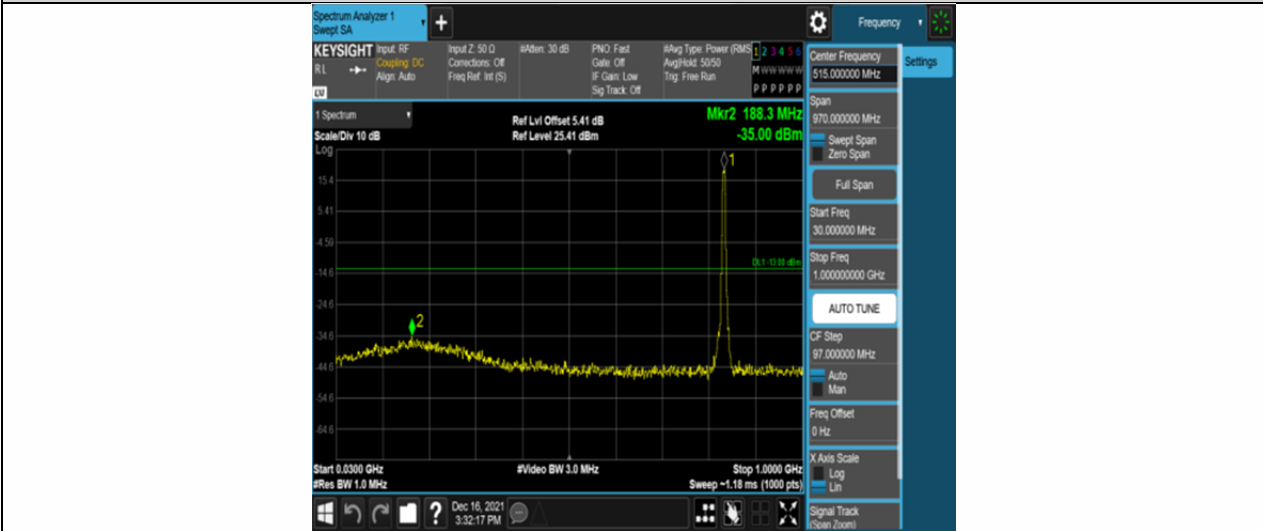

Band26-5MHz-16QAM-26815-25RB#0-Range2:1000~10000MHz

Band26-5MHz-16QAM-26915-25RB#0-Range1:30~1000MHz