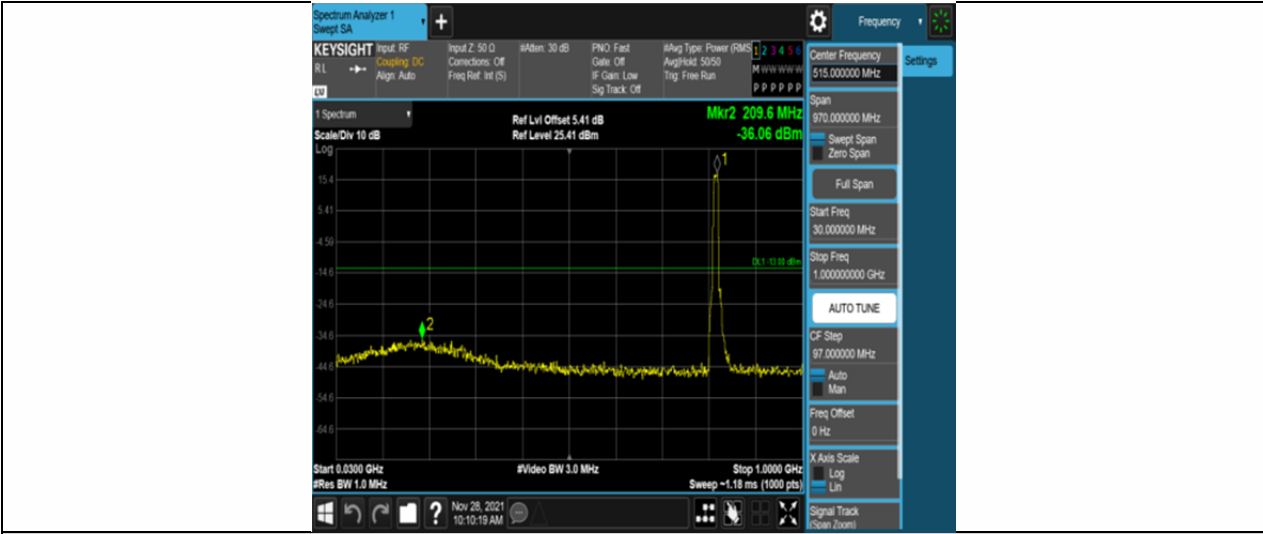

Band26-5MHz-16QAM-27015-25RB#0-Range2:1000~10000MHz

Band26-10MHz-QPSK-26740-50RB#0-Range1:30~1000MHz