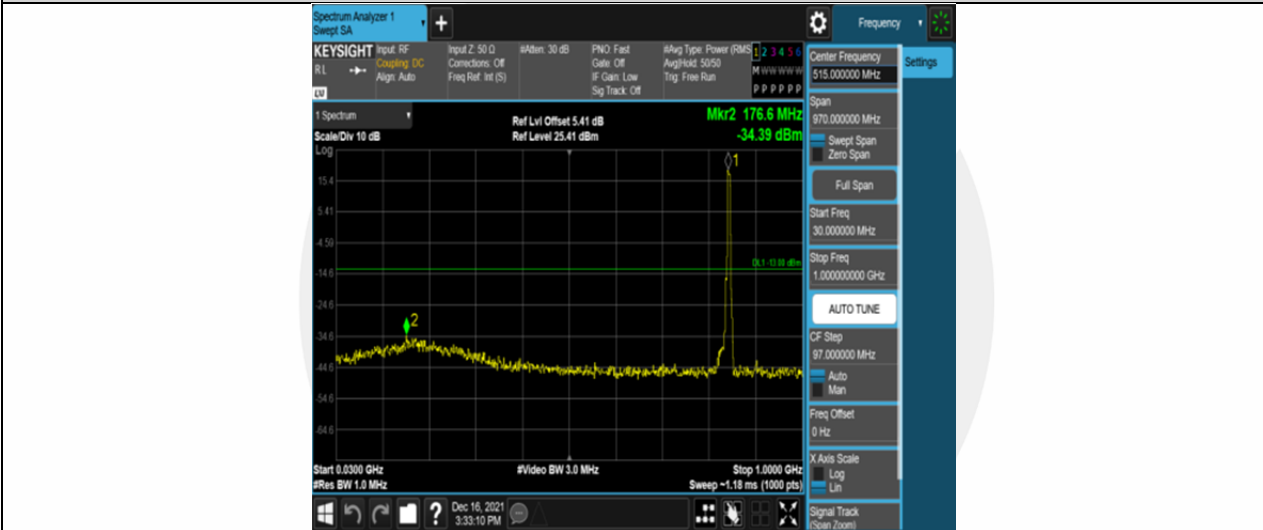

Band26-5MHz-16QAM-26765-25RB#0-Range2:1000~10000MHz

Band26-5MHz-16QAM-26815-25RB#0-Range1:30~1000MHz

Band26-5MHz-16QAM-26815-25RB#0-Range2:1000~10000MHz

Band26-5MHz-16QAM-26915-25RB#0-Range1:30~1000MHz

Band26-5MHz-16QAM-26915-25RB#0-Range2:1000~10000MHz