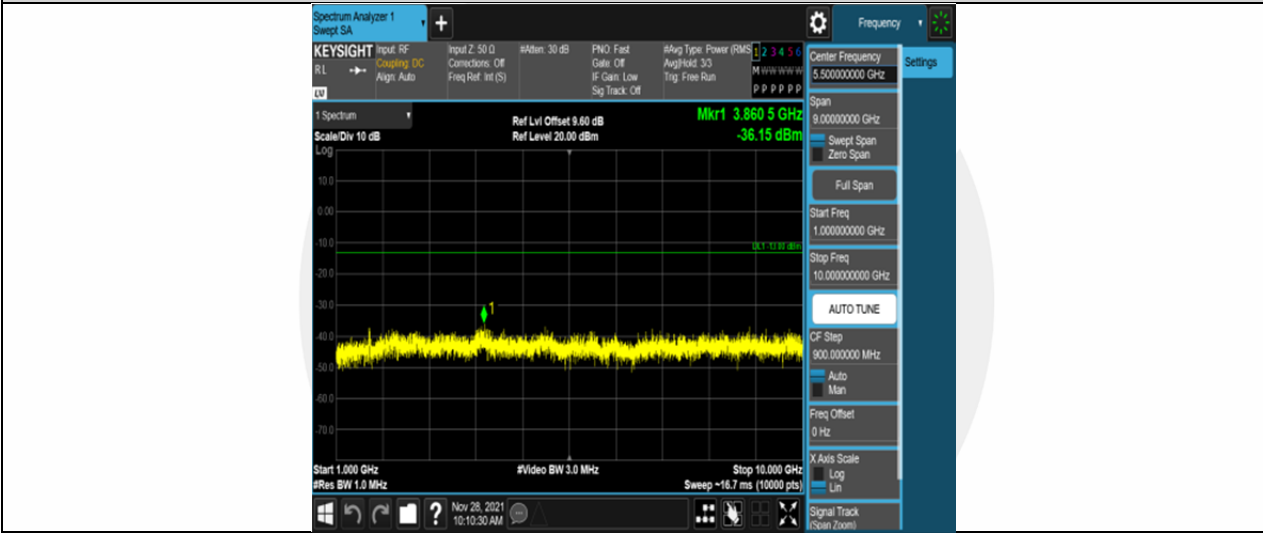

Band26-10MHz-QPSK-26740-50RB#0-Range1:30~1000MHz

Band26-10MHz-QPSK-26740-50RB#0-Range2:1000~10000MHz