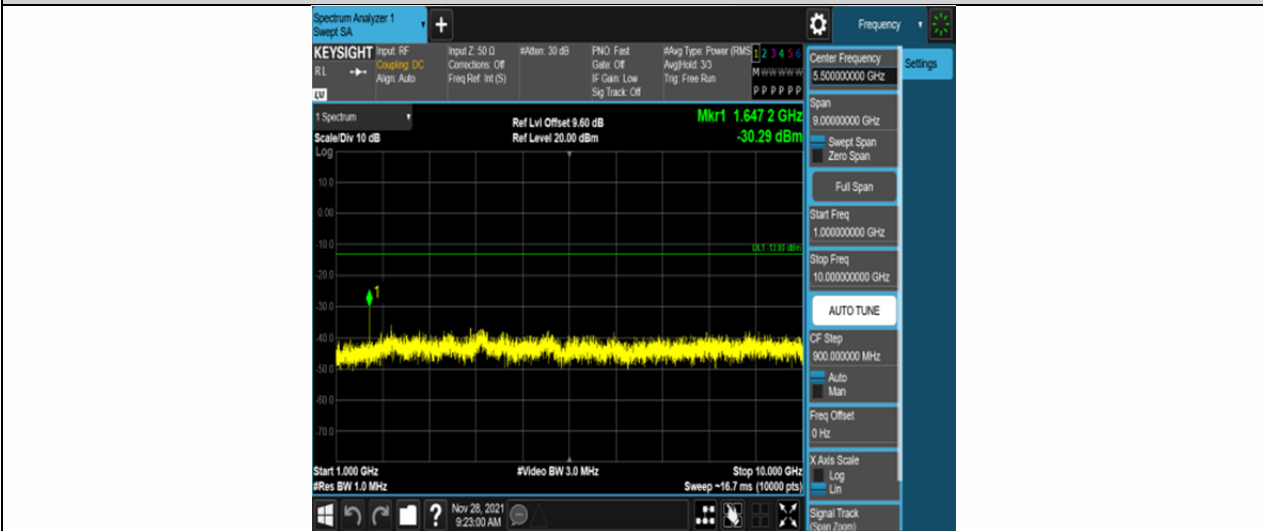

Band26-1.4MHz-16QAM-26697-6RB#0-Range2:1000~10000MHz

Band26-1.4MHz-16QAM-26740-6RB#0-Range1:30~1000MHz

Band26-1.4MHz-16QAM-26740-6RB#0-Range2:1000~10000MHz

Band26-1.4MHz-16QAM-26783-6RB#0-Range1:30~1000MHz