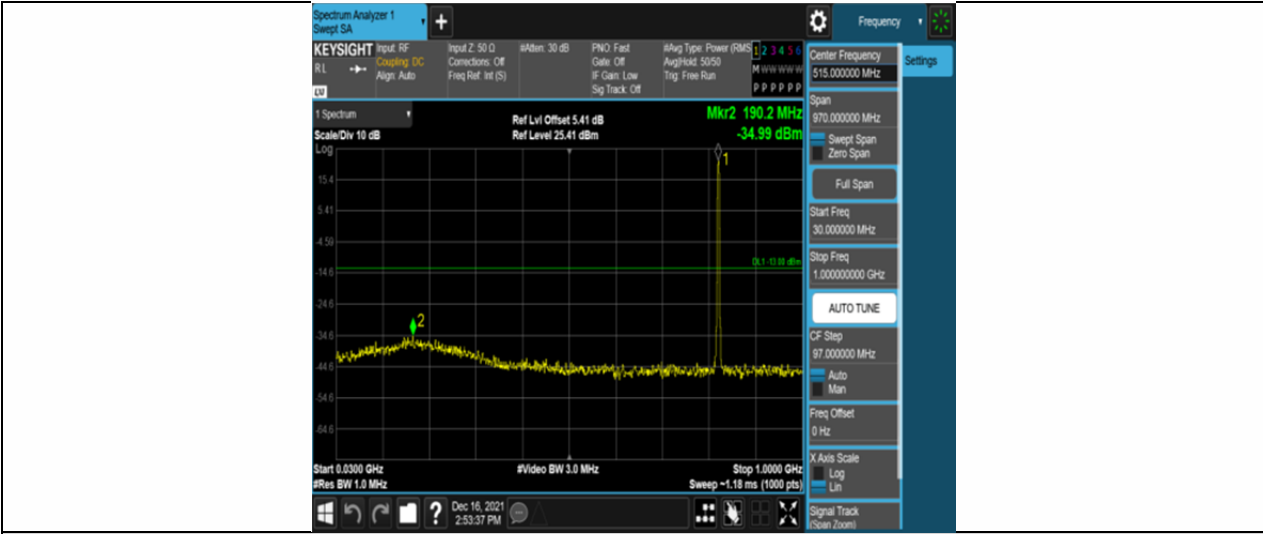

Band26-1.4MHz-16QAM-26783-6RB#0-Range2:1000~10000MHz

Band26-1.4MHz-16QAM-26797-6RB#0-Range1:30~1000MHz