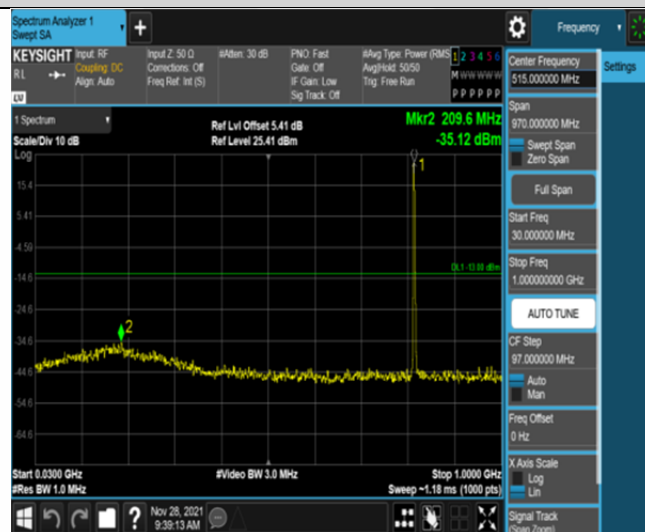

Band26-3MHz-QPSK-26705-1RB#0-Range2:1000~10000MHz

Band26-3MHz-QPSK-26740-1RB#0-Range1:30~1000MHz