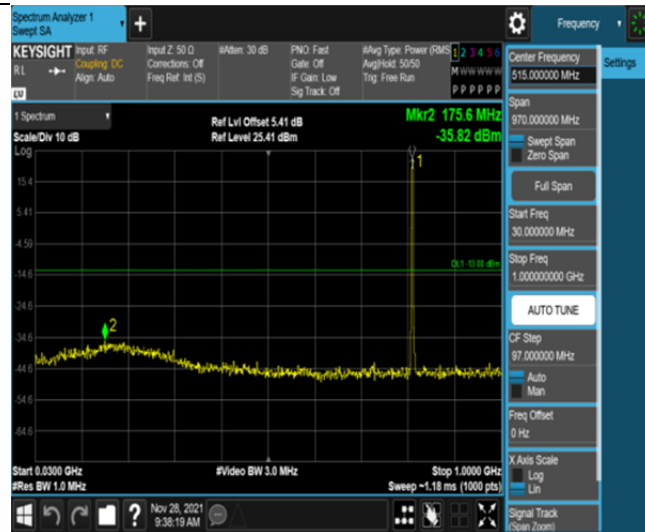

Band26-1.4MHz-16QAM-26783-6RB#0-Range2:1000~10000MHz

Band26-1.4MHz-16QAM-26797-6RB#0-Range1:30~1000MHz

Band26-1.4MHz-16QAM-26797-6RB#0-Range2:1000~10000MHz

Band26-1.4MHz-16QAM-26915-6RB#0-Range1:30~1000MHz