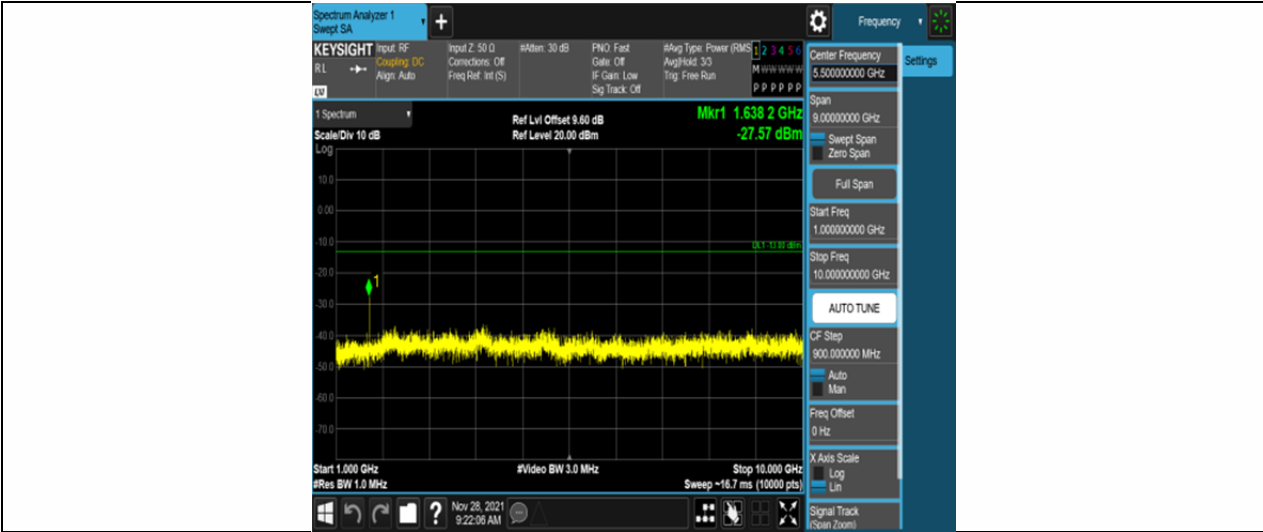

Band26-1.4MHz-16QAM-26740-6RB#0-Range1:30~1000MHz

Band26-1.4MHz-16QAM-26740-6RB#0-Range2:1000~10000MHz