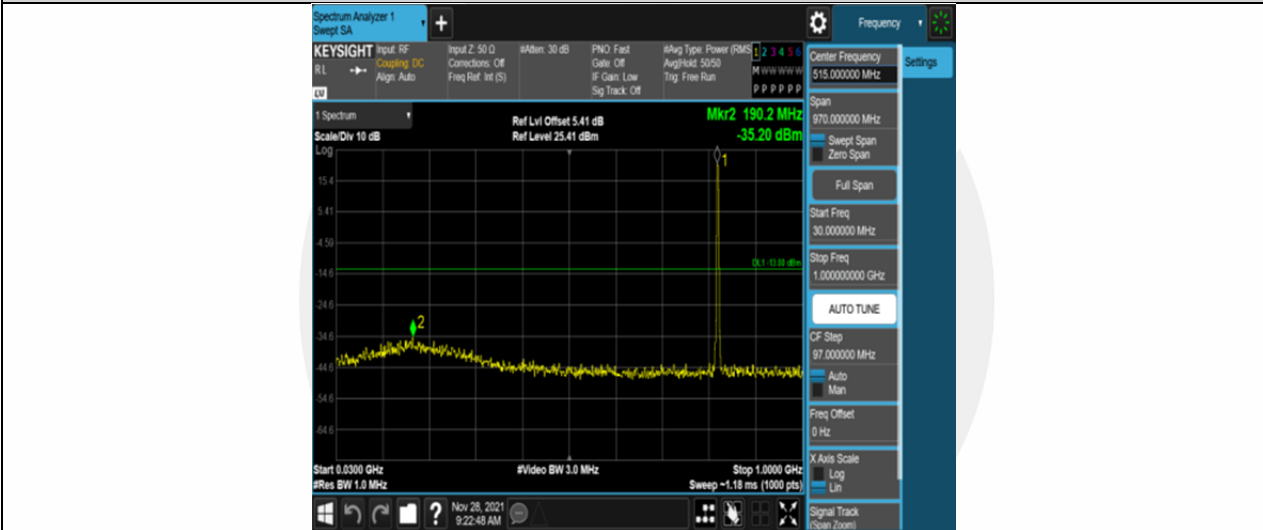

Band26-1.4MHz-16QAM-26740-6RB#0-Range2:1000~10000MHz

Band26-1.4MHz-16QAM-26783-6RB#0-Range1:30~1000MHz