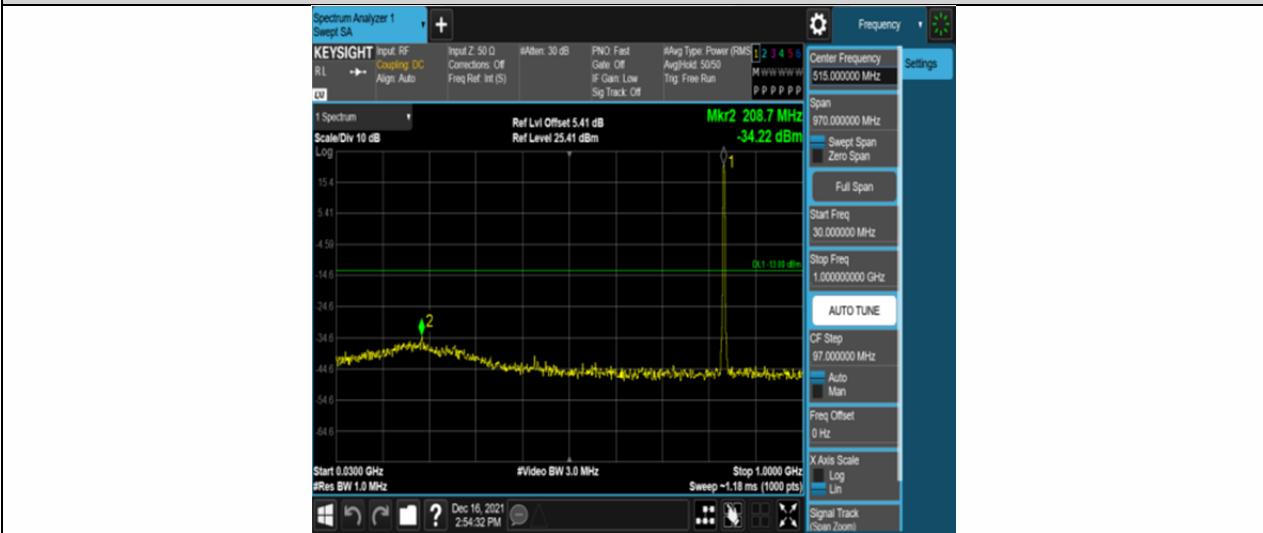

Band26-1.4MHz-16QAM-26697-6RB#0-Range2:1000~10000MHz

Band26-1.4MHz-16QAM-26740-6RB#0-Range1:30~1000MHz

Band26-1.4MHz-16QAM-26740-6RB#0-Range2:1000~10000MHz

Band26-1.4MHz-16QAM-26783-6RB#0-Range1:30~1000MHz

Band26-1.4MHz-16QAM-26783-6RB#0-Range2:1000~10000MHz

Band26-1.4MHz-16QAM-26797-6RB#0-Range1:30~1000MHz

Band26-1.4MHz-16QAM-26797-6RB#0-Range2:1000~10000MHz

Band26-1.4MHz-16QAM-26915-6RB#0-Range1:30~1000MHz