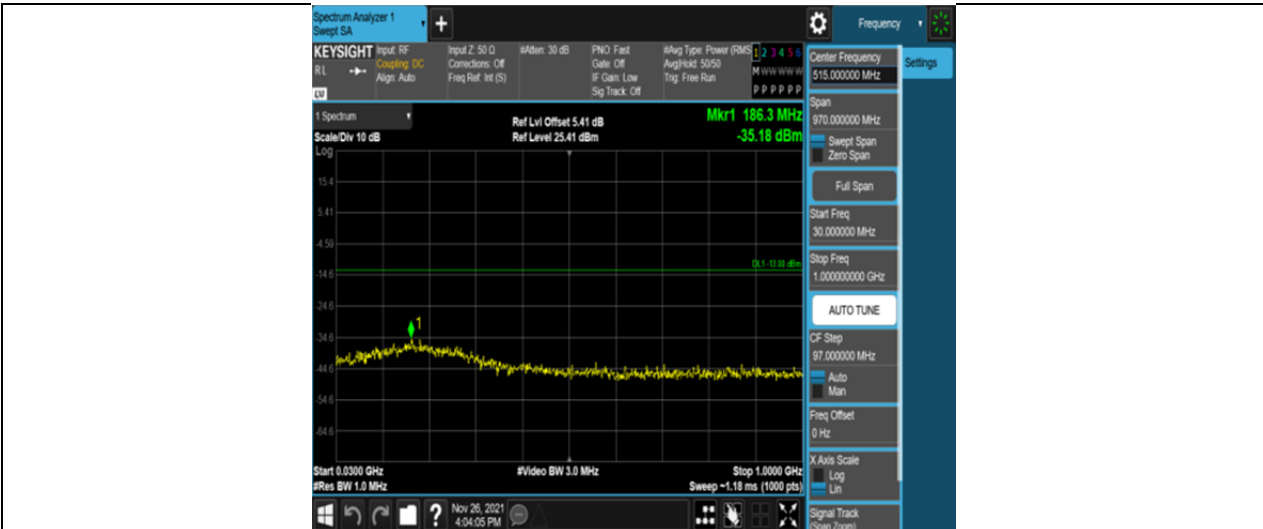

Band25-1.4MHz-16QAM-26683-6RB#0-Range1:30~1000MHz