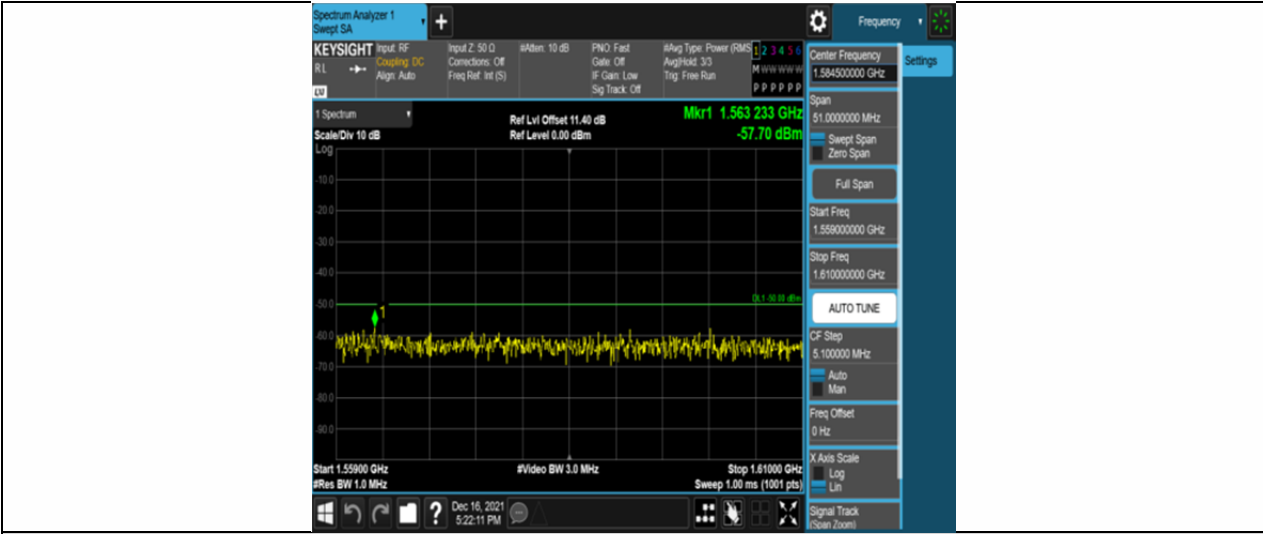

Band13-10MHz-16QAM-23230-50RB#0-Range2:1000~10000MHz